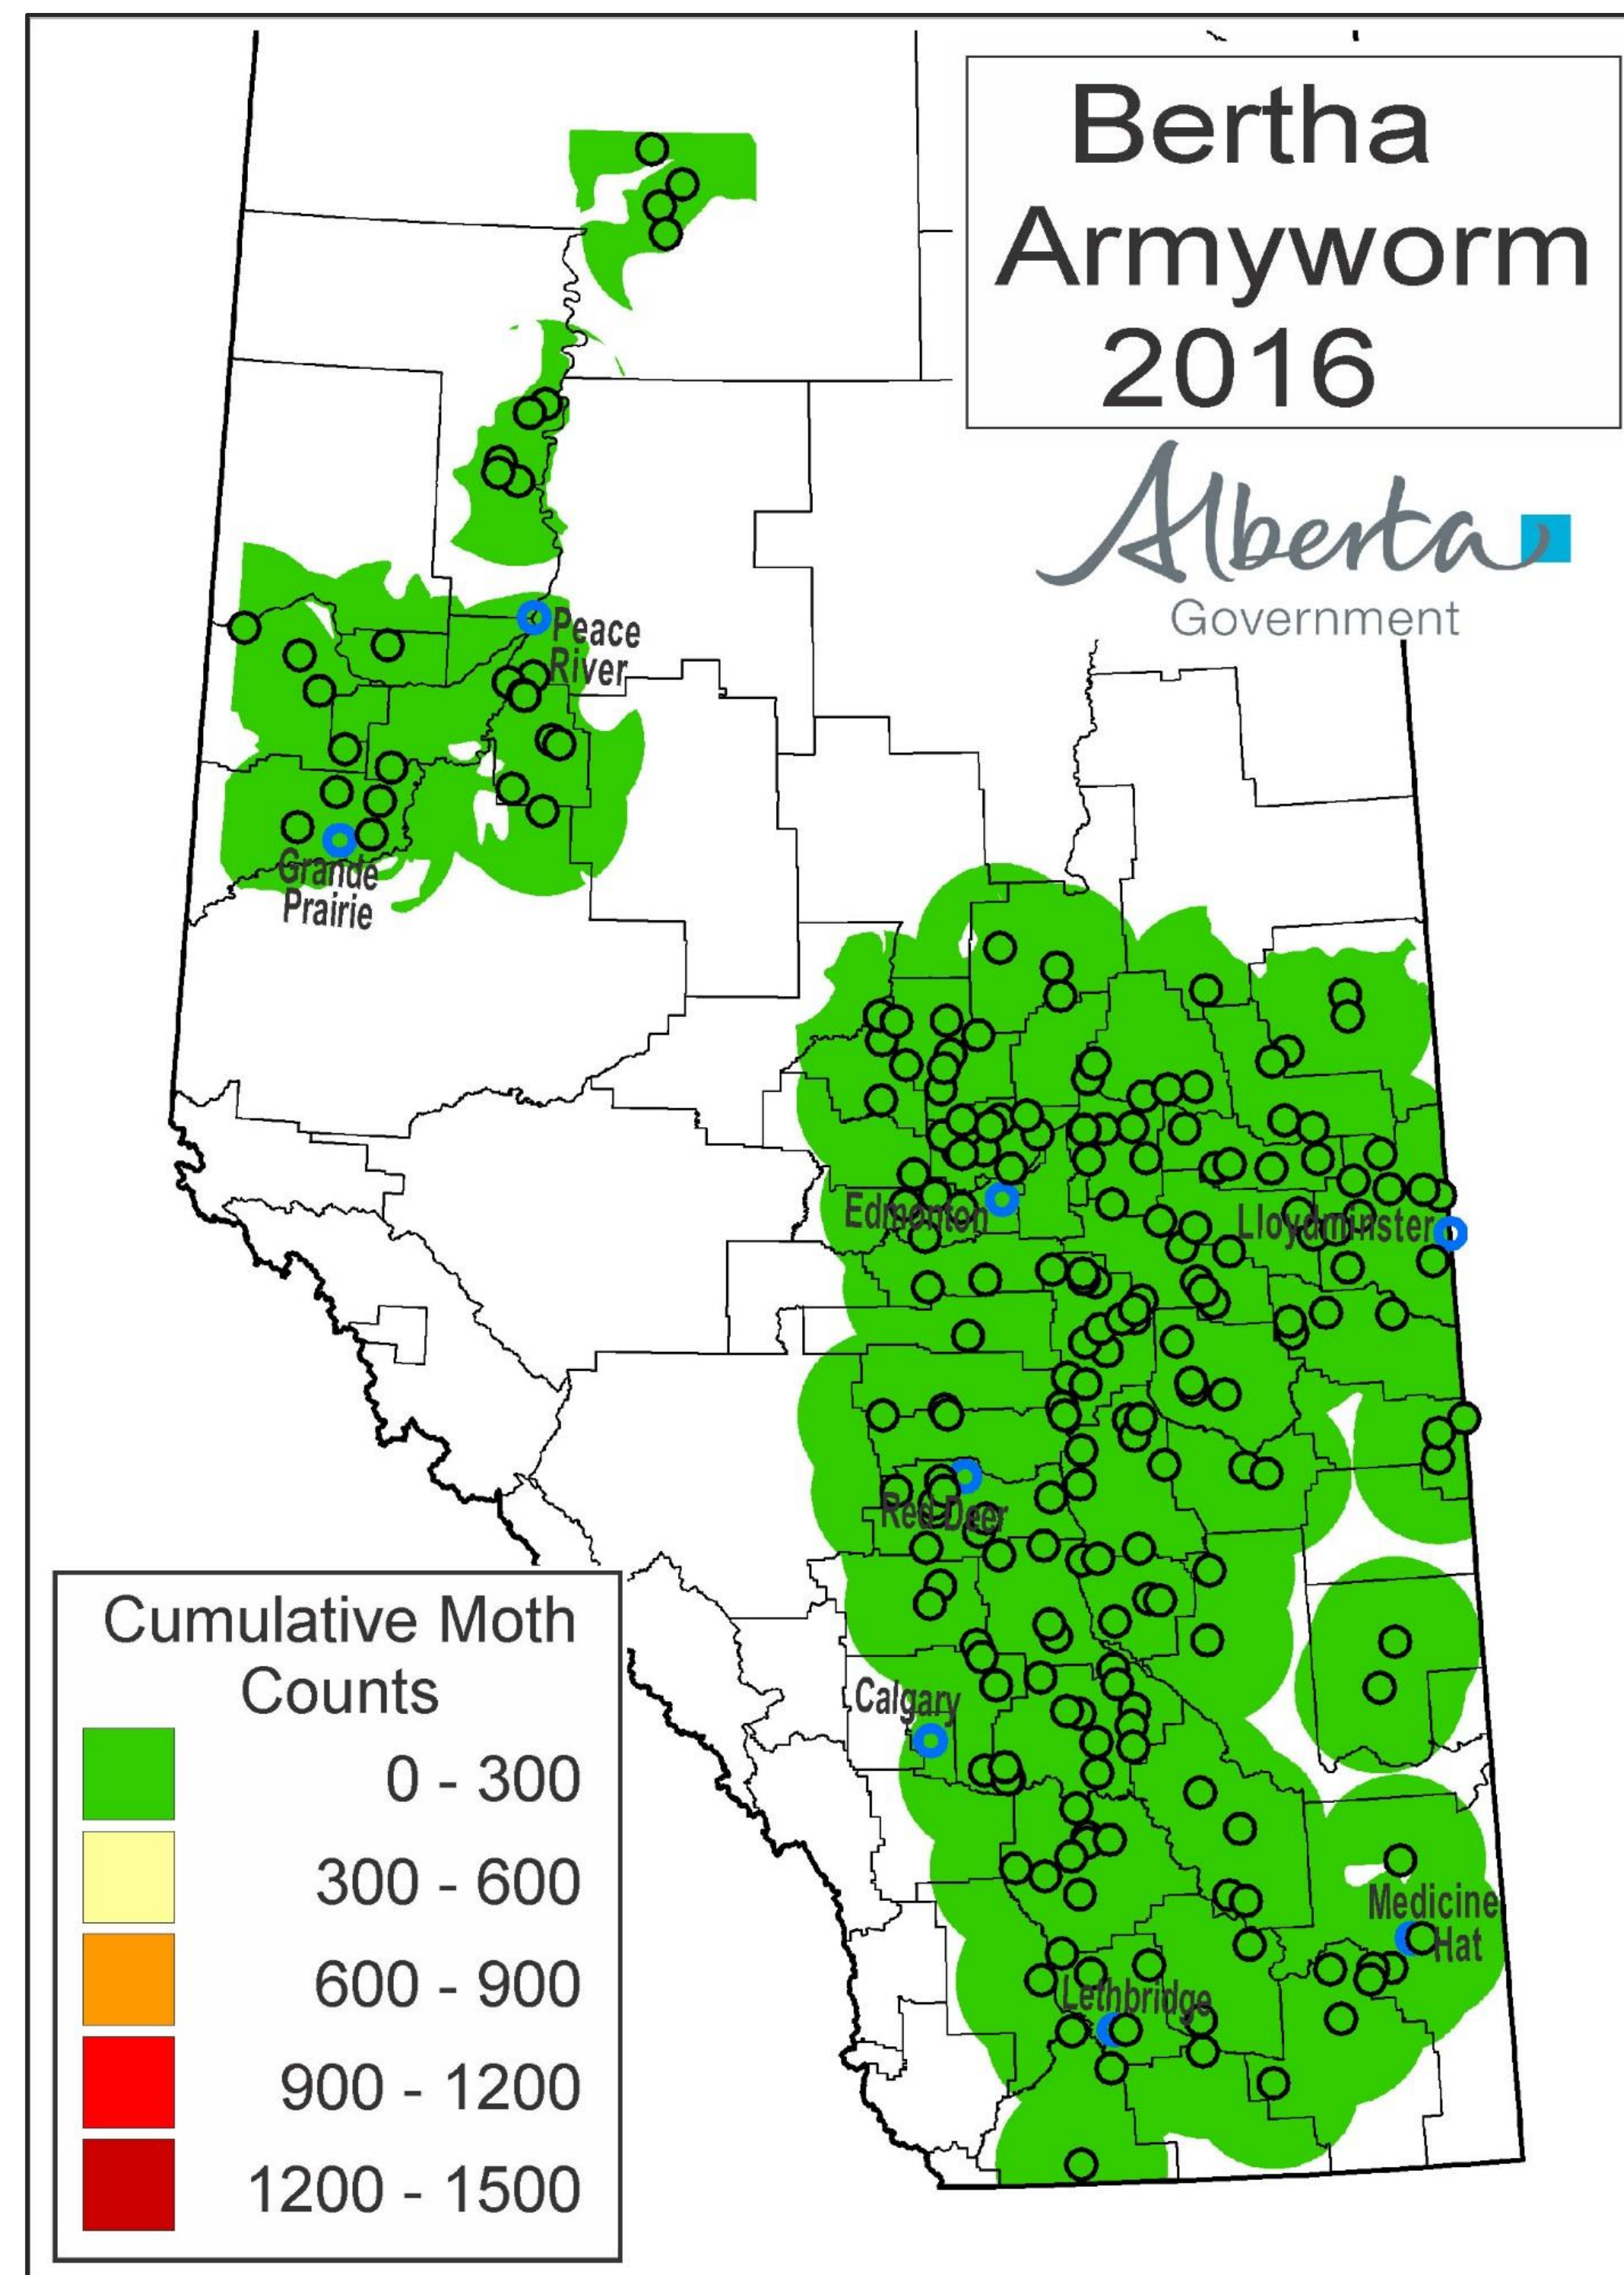

2017 Insect Forecast Maps

Grasshopper

Canola

Wheat

Pea and Faba Bean