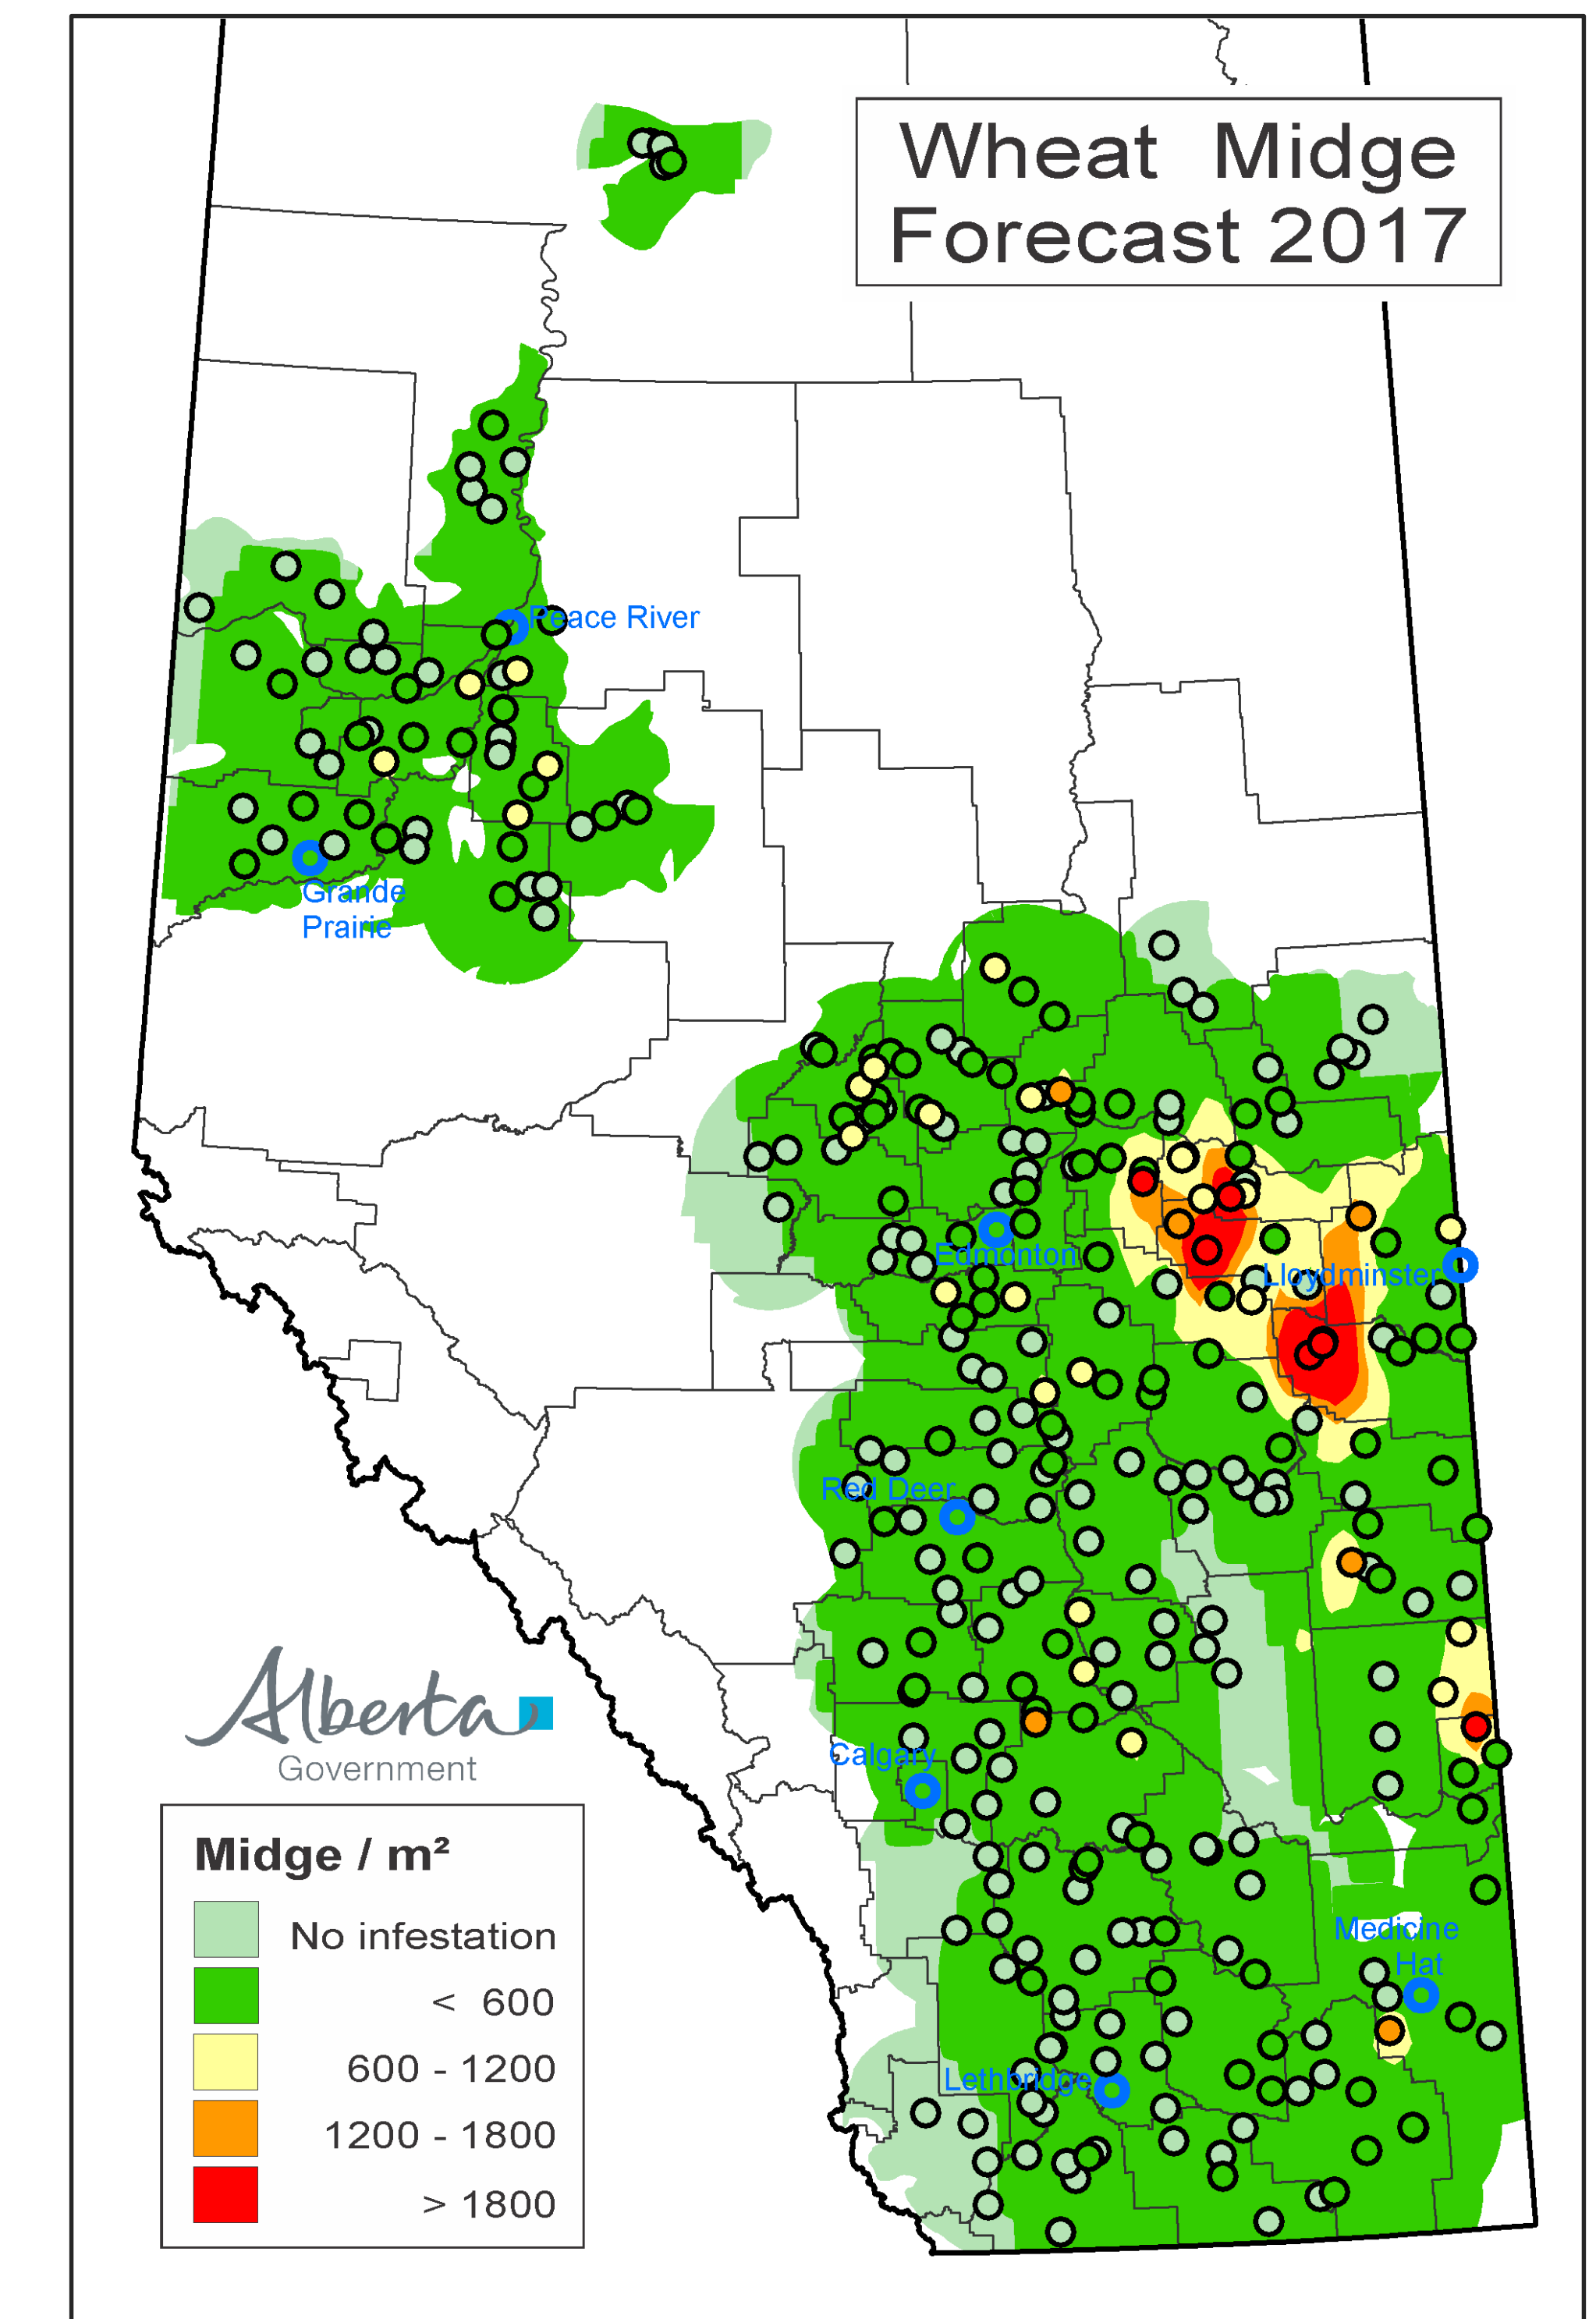

2017 Insect Forecast Maps

Grasshopper

Canola

Wheat

Pea and Faba Bean