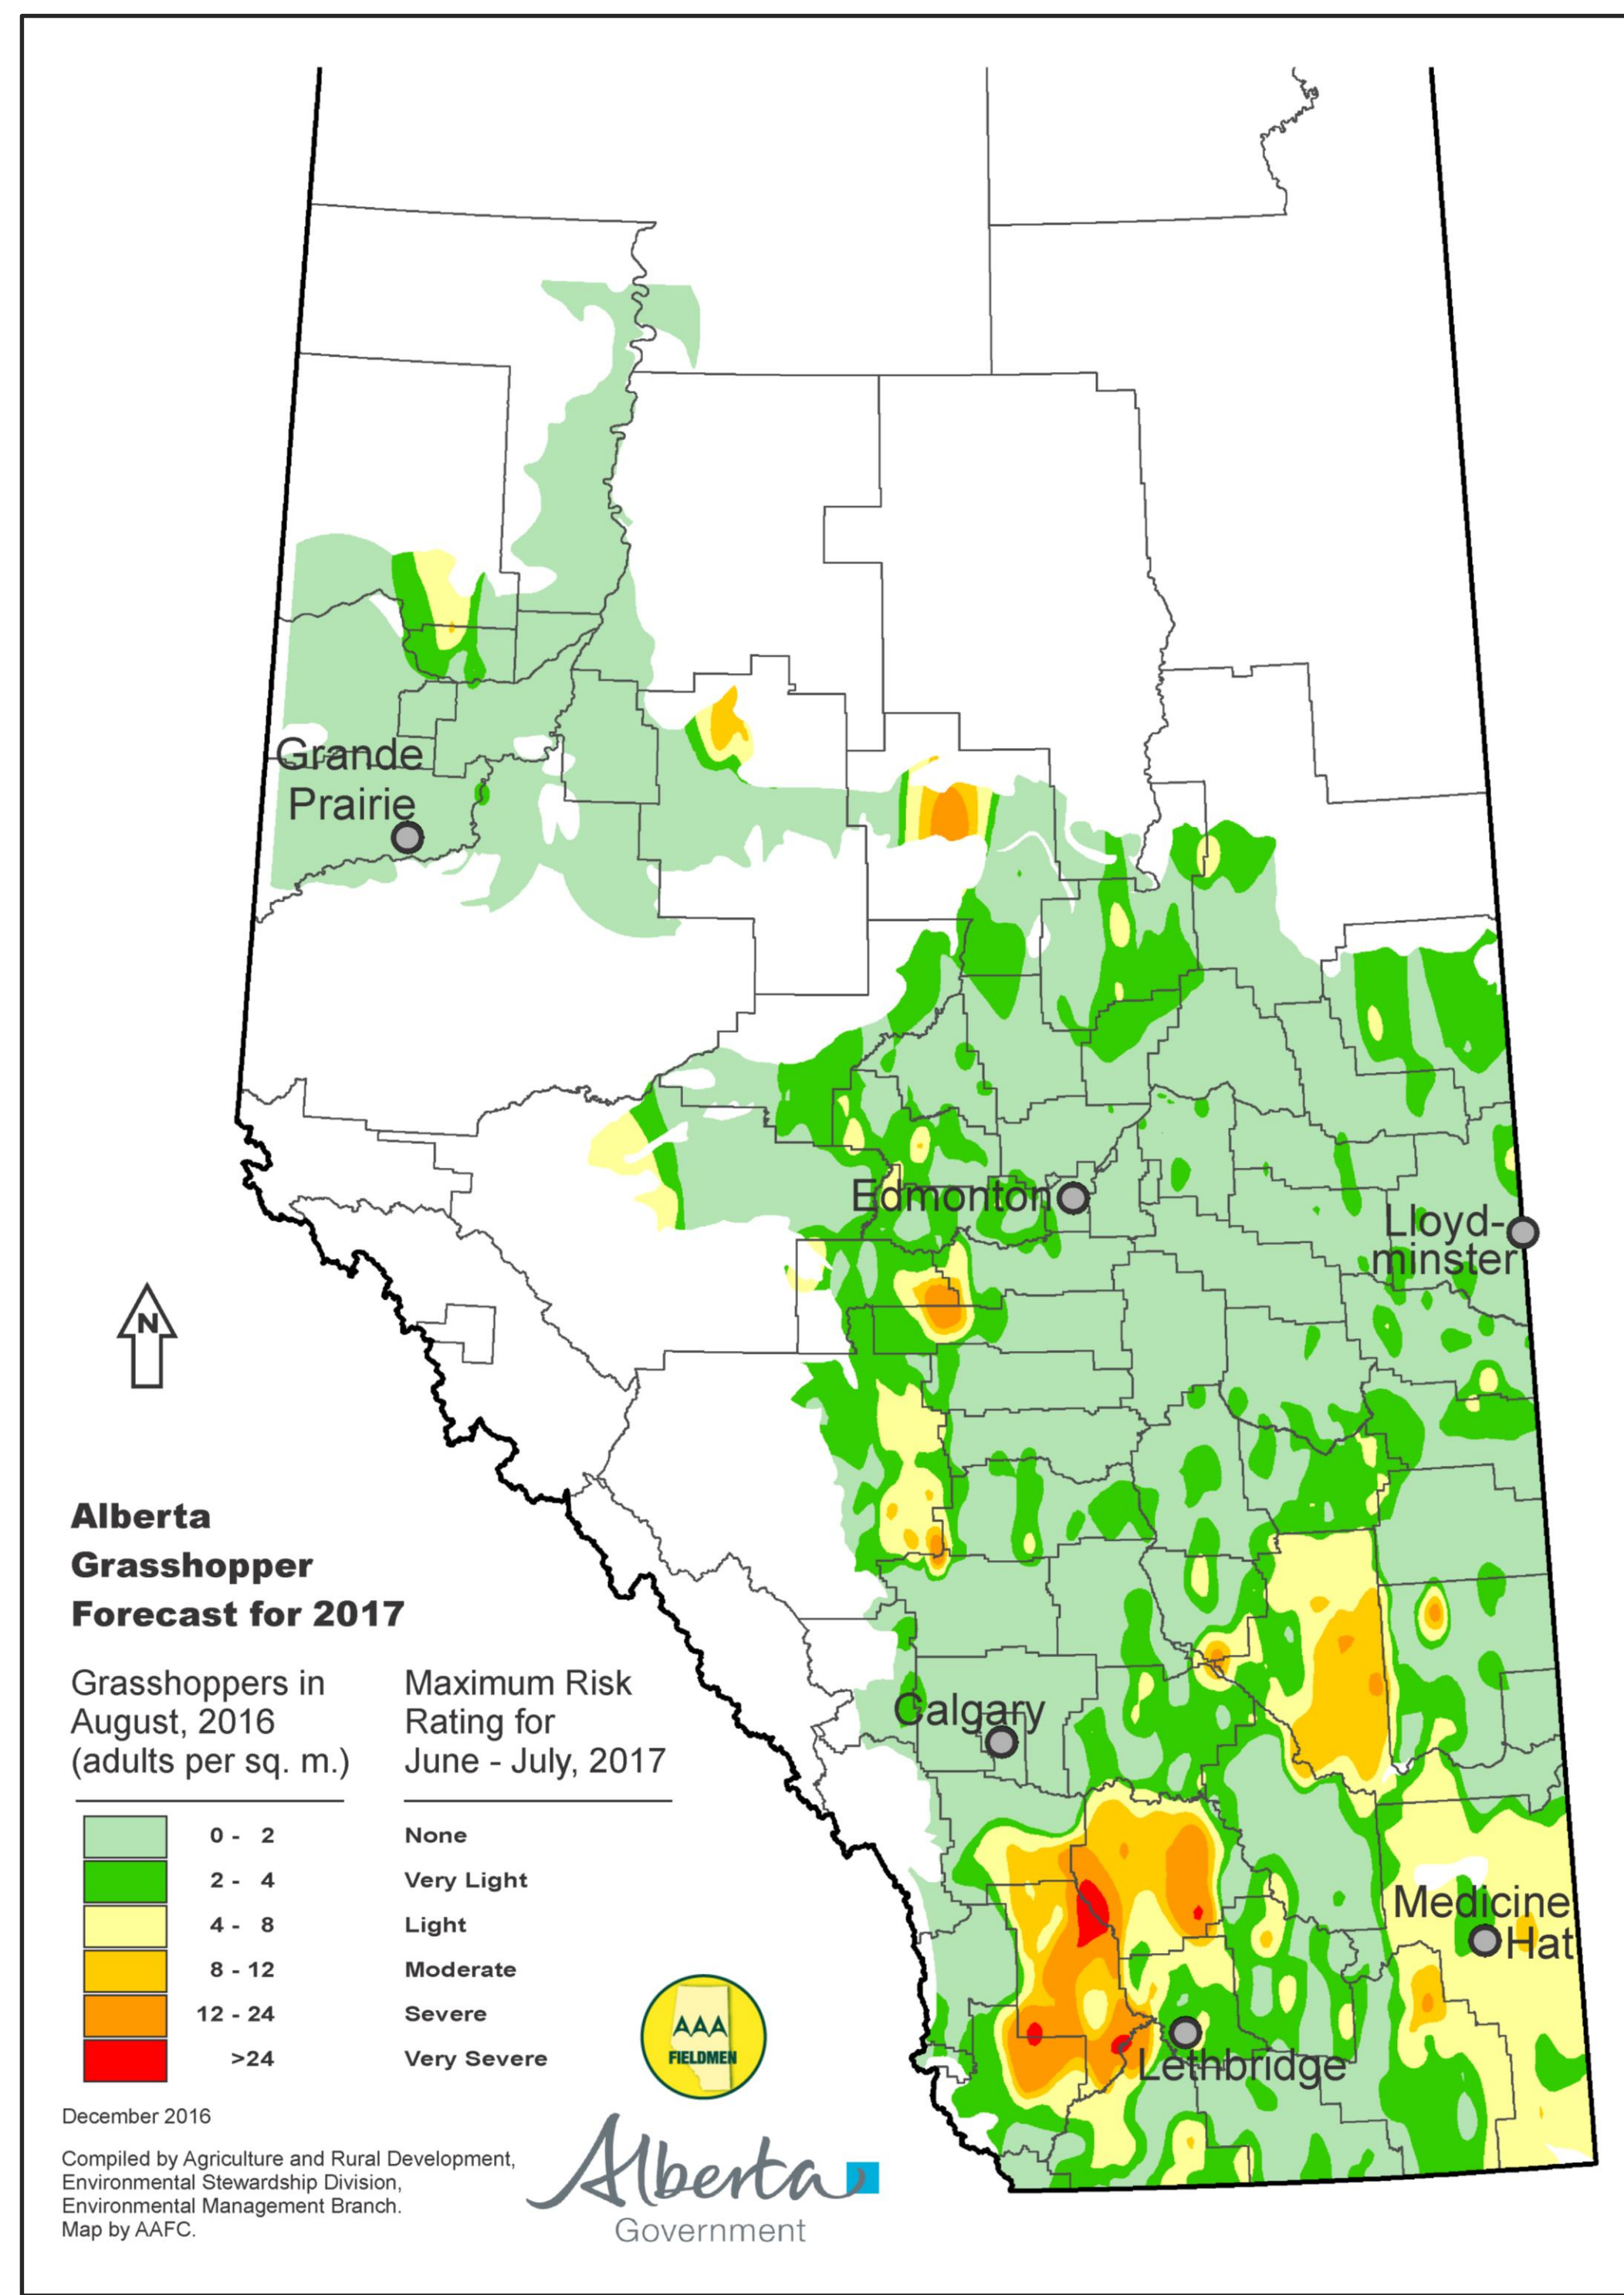

2017 Insect Forecast Maps

Grasshopper

Canola

Wheat

Pea and Faba Bean