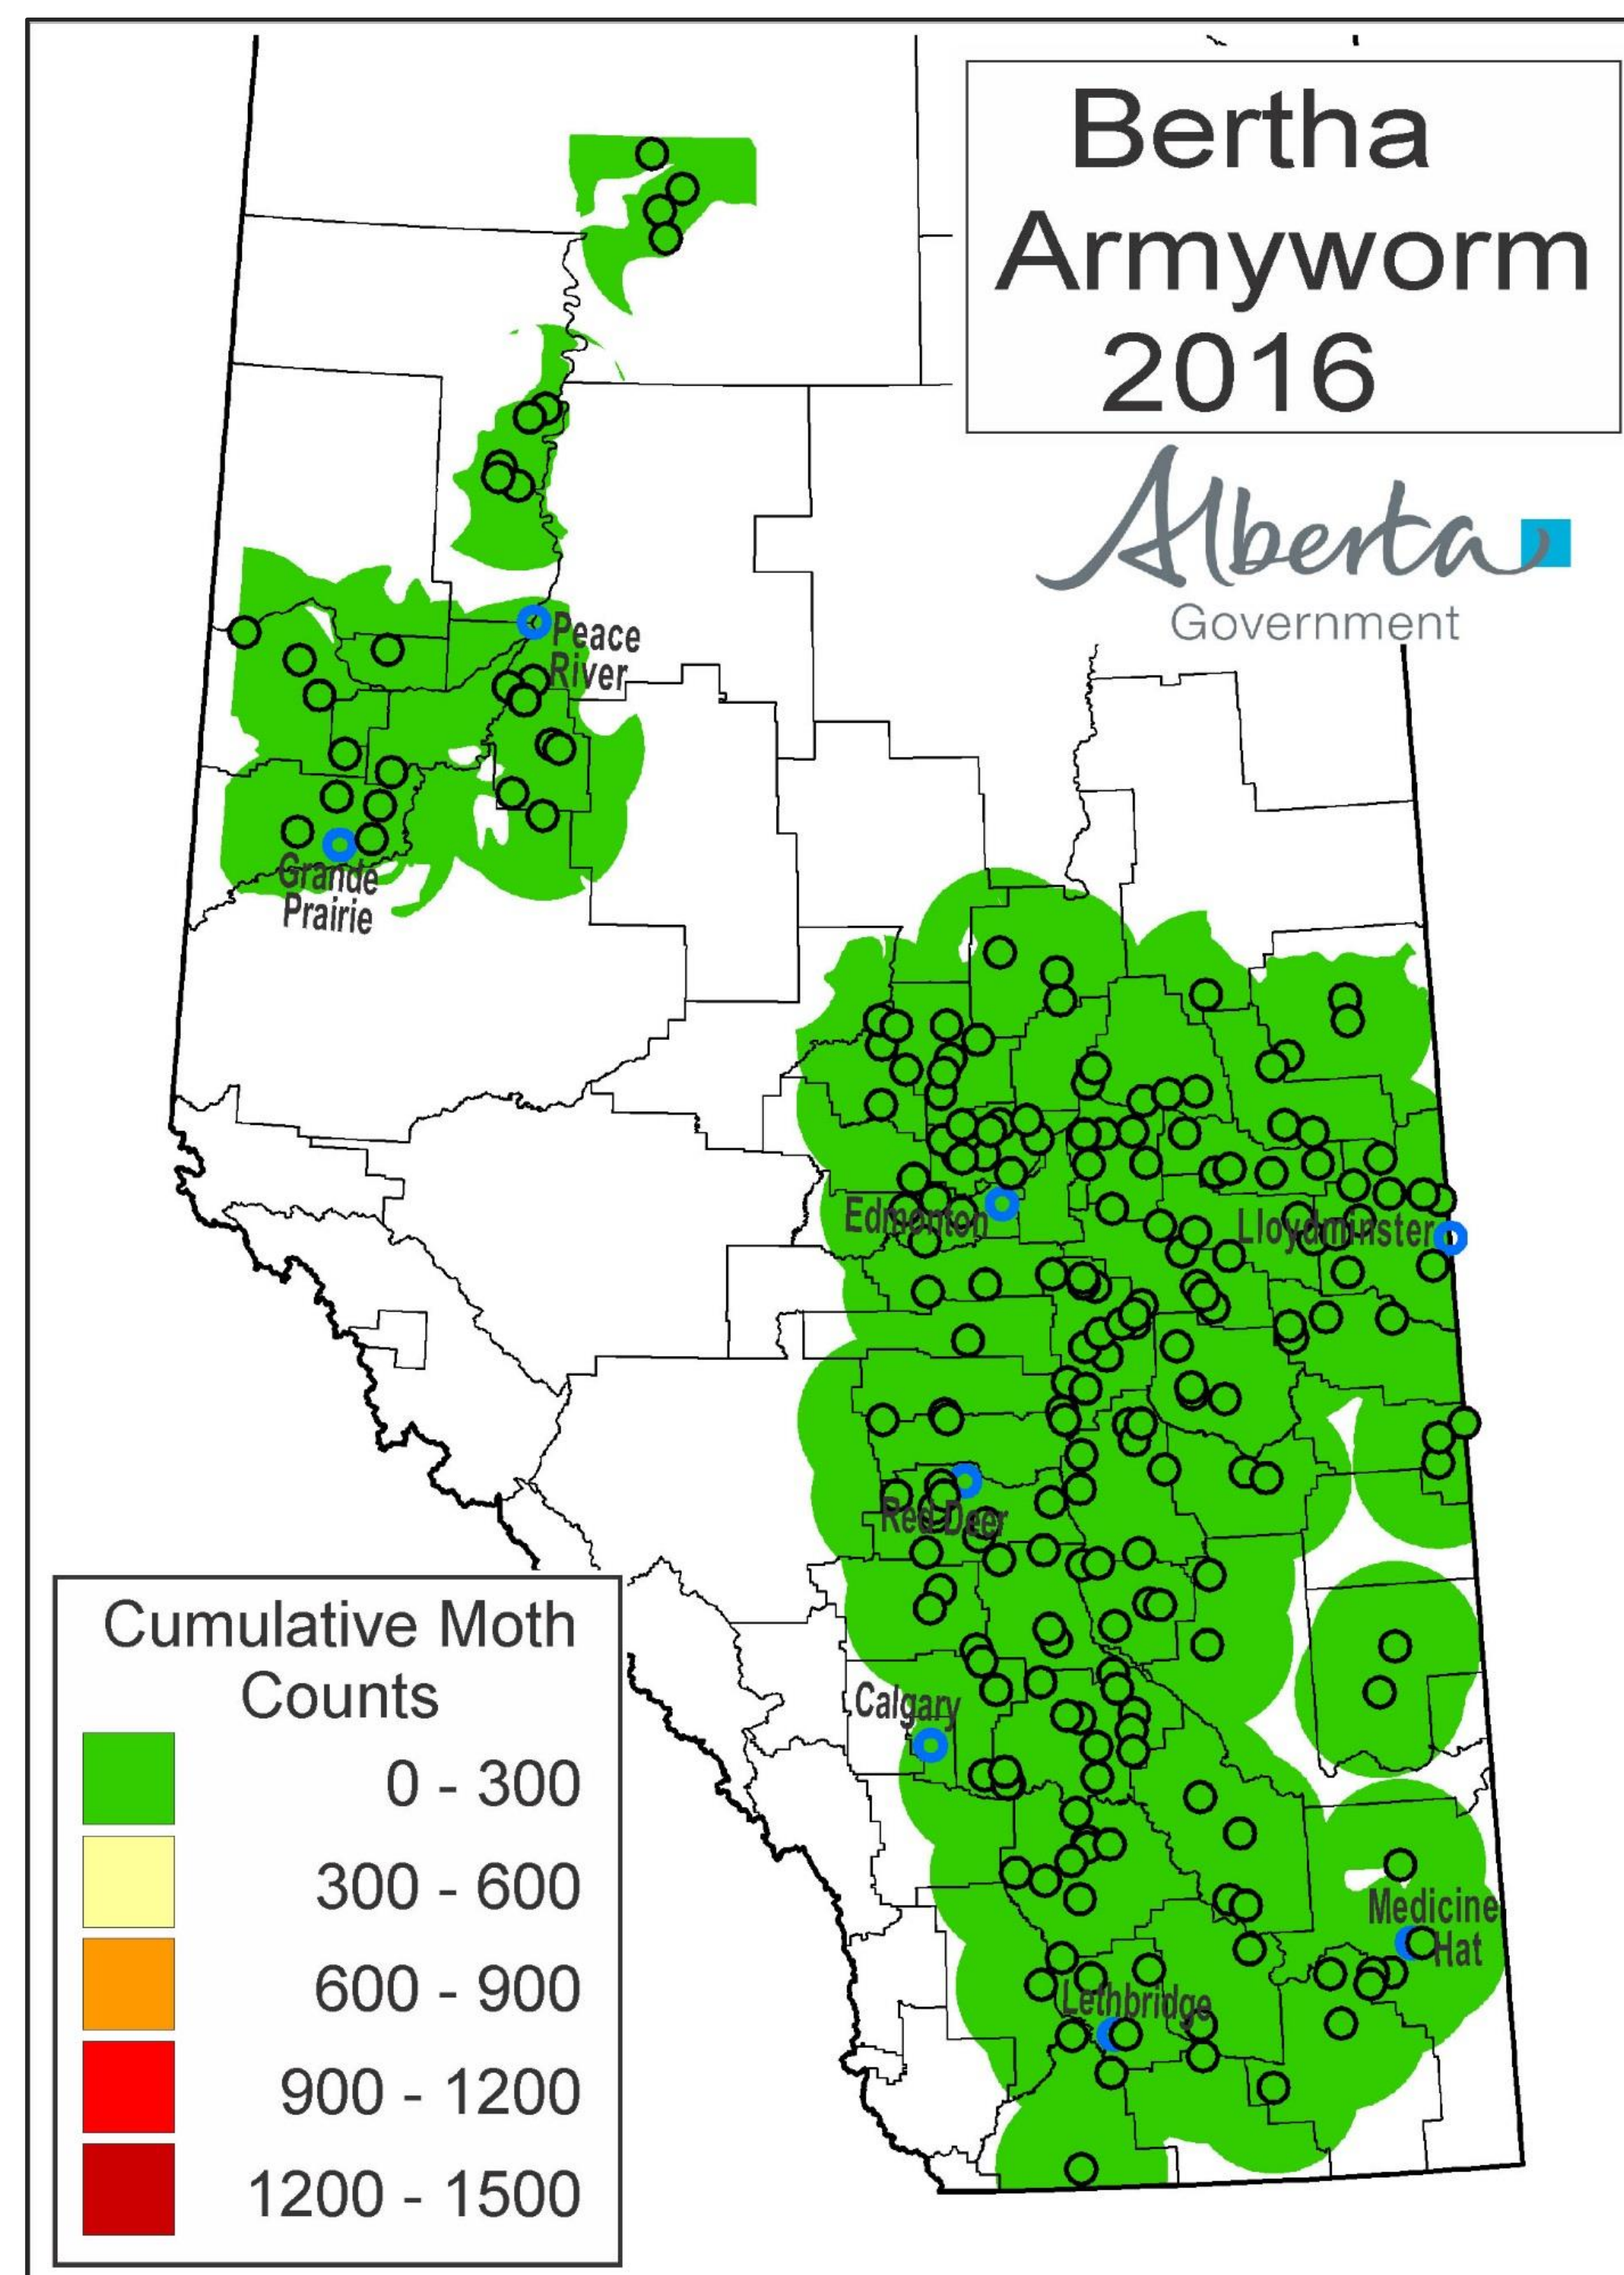

2017 Insect Forecast Maps

Grasshopper

Canola

Wheat

Pea and Faba Bean