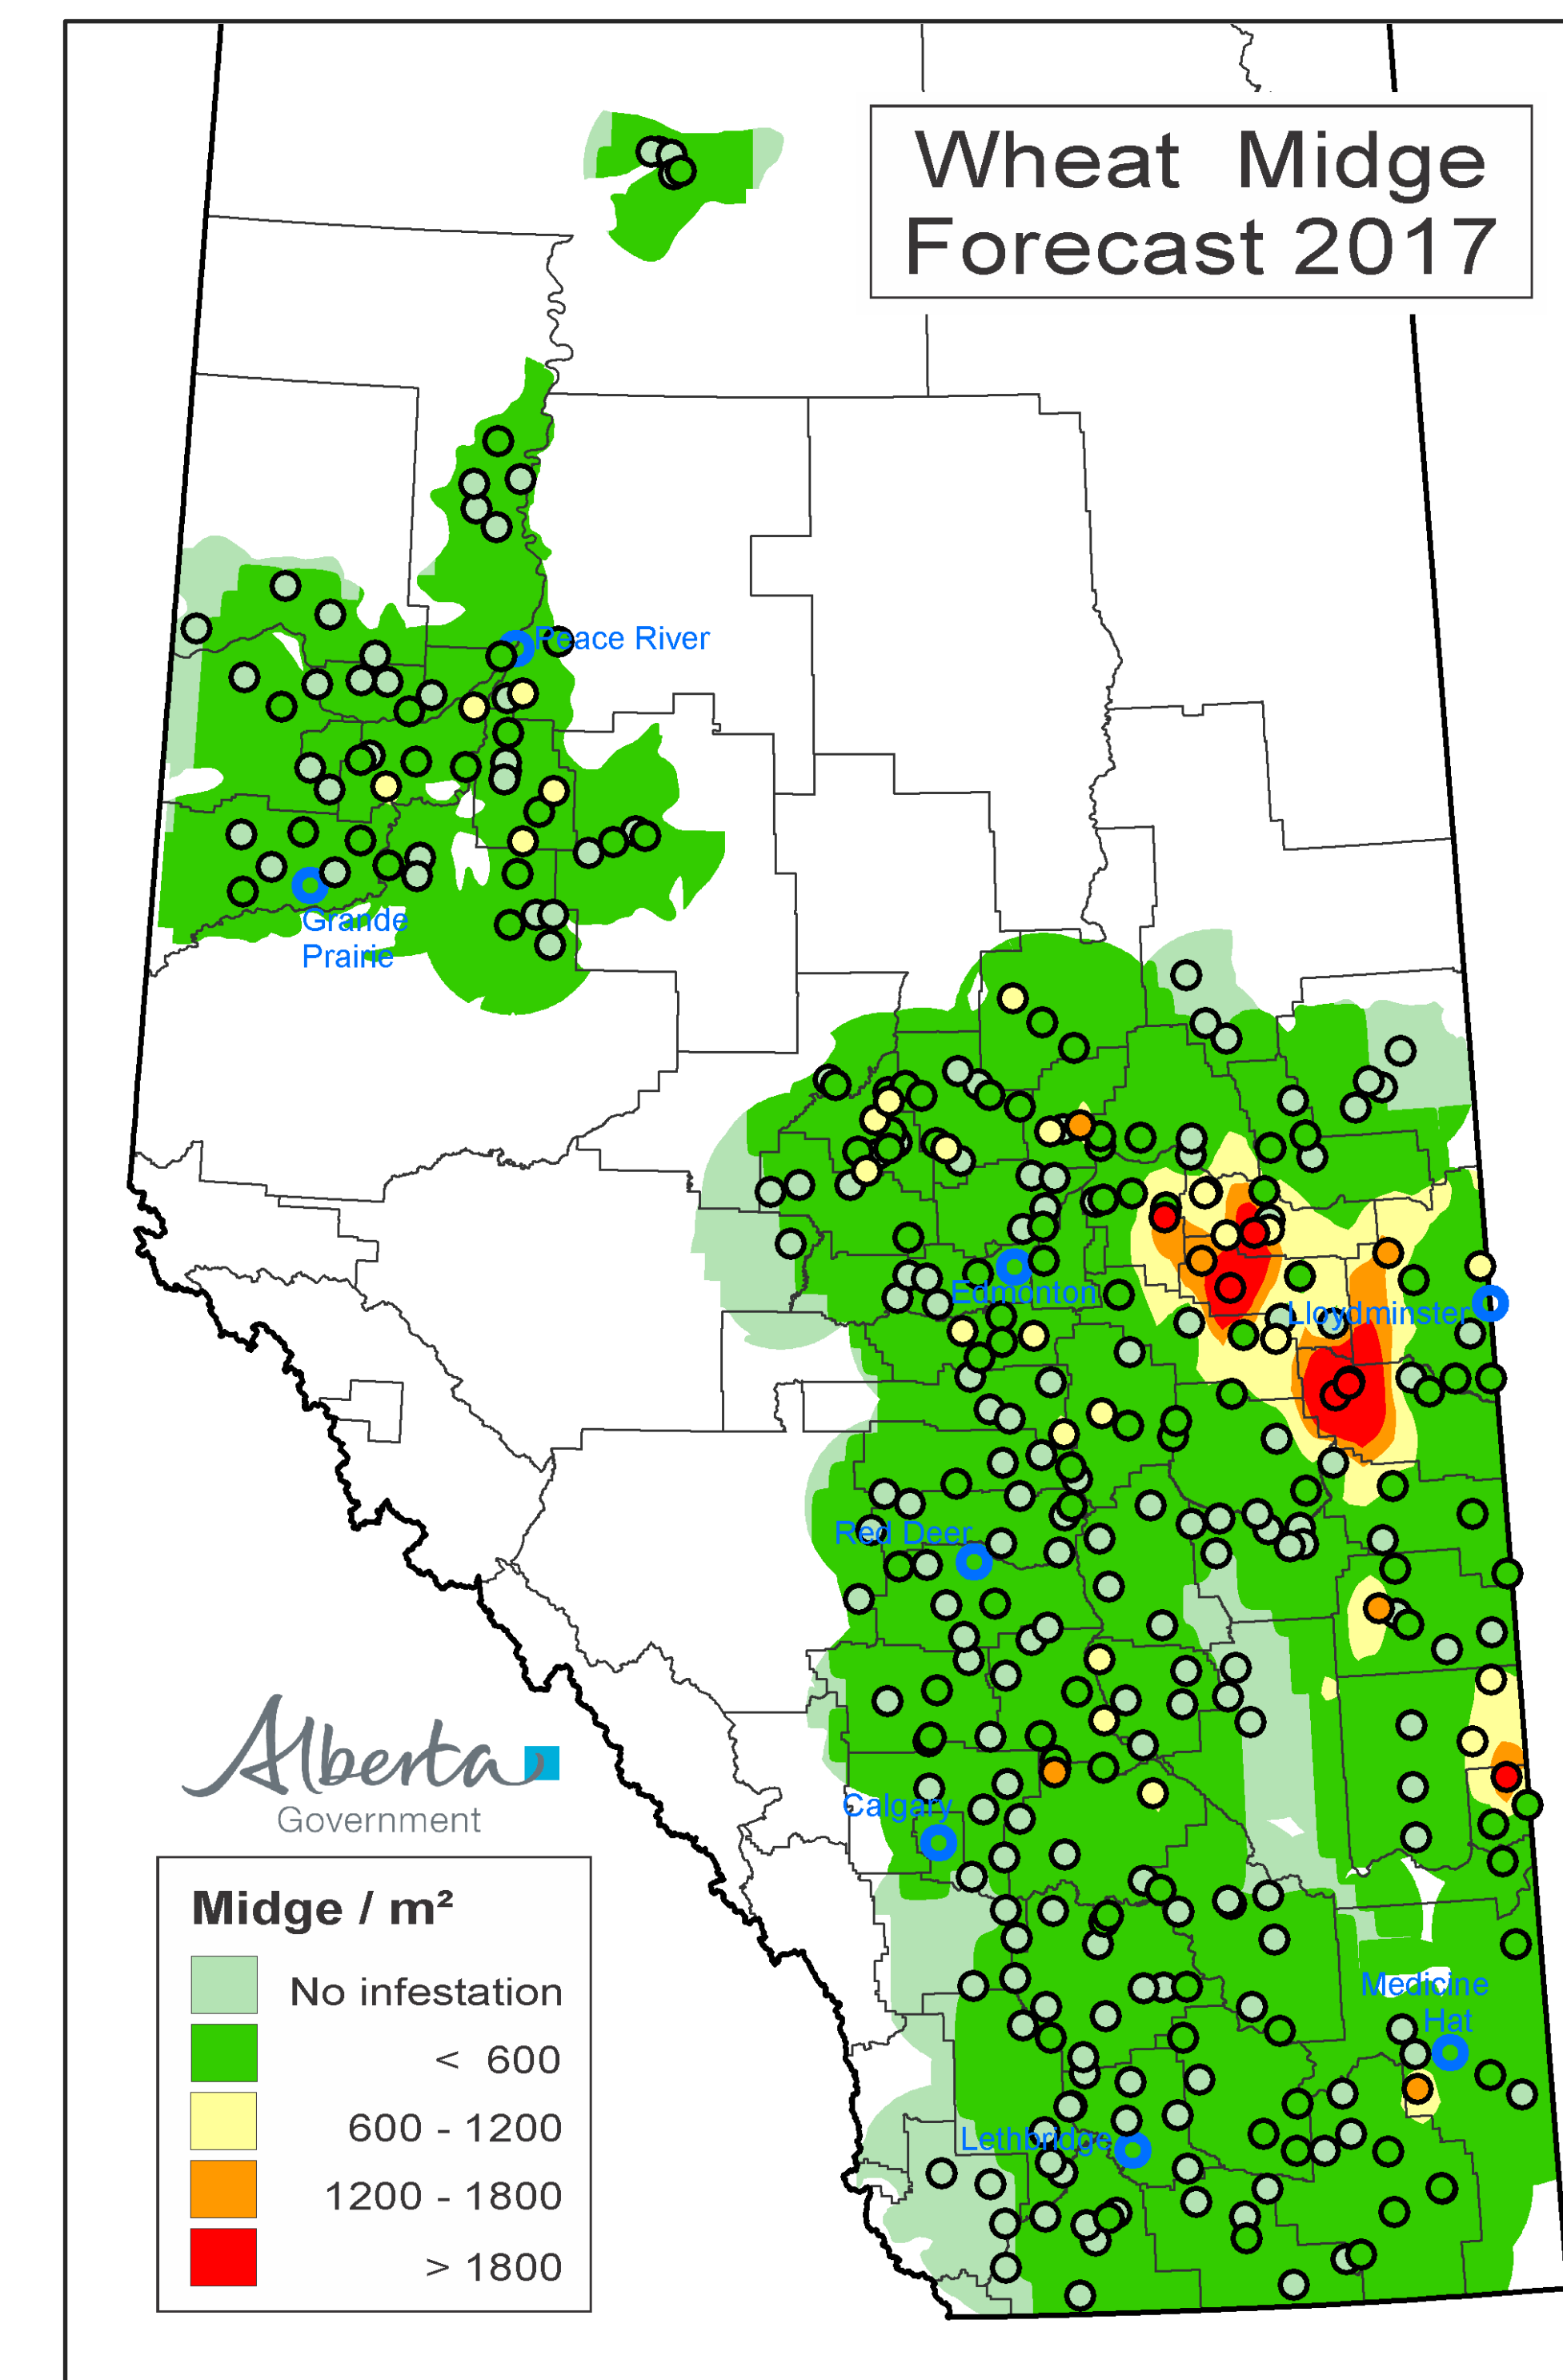

2017 Insect Forecast Maps

Grasshopper

Canola

Wheat

Pea and Faba Bean