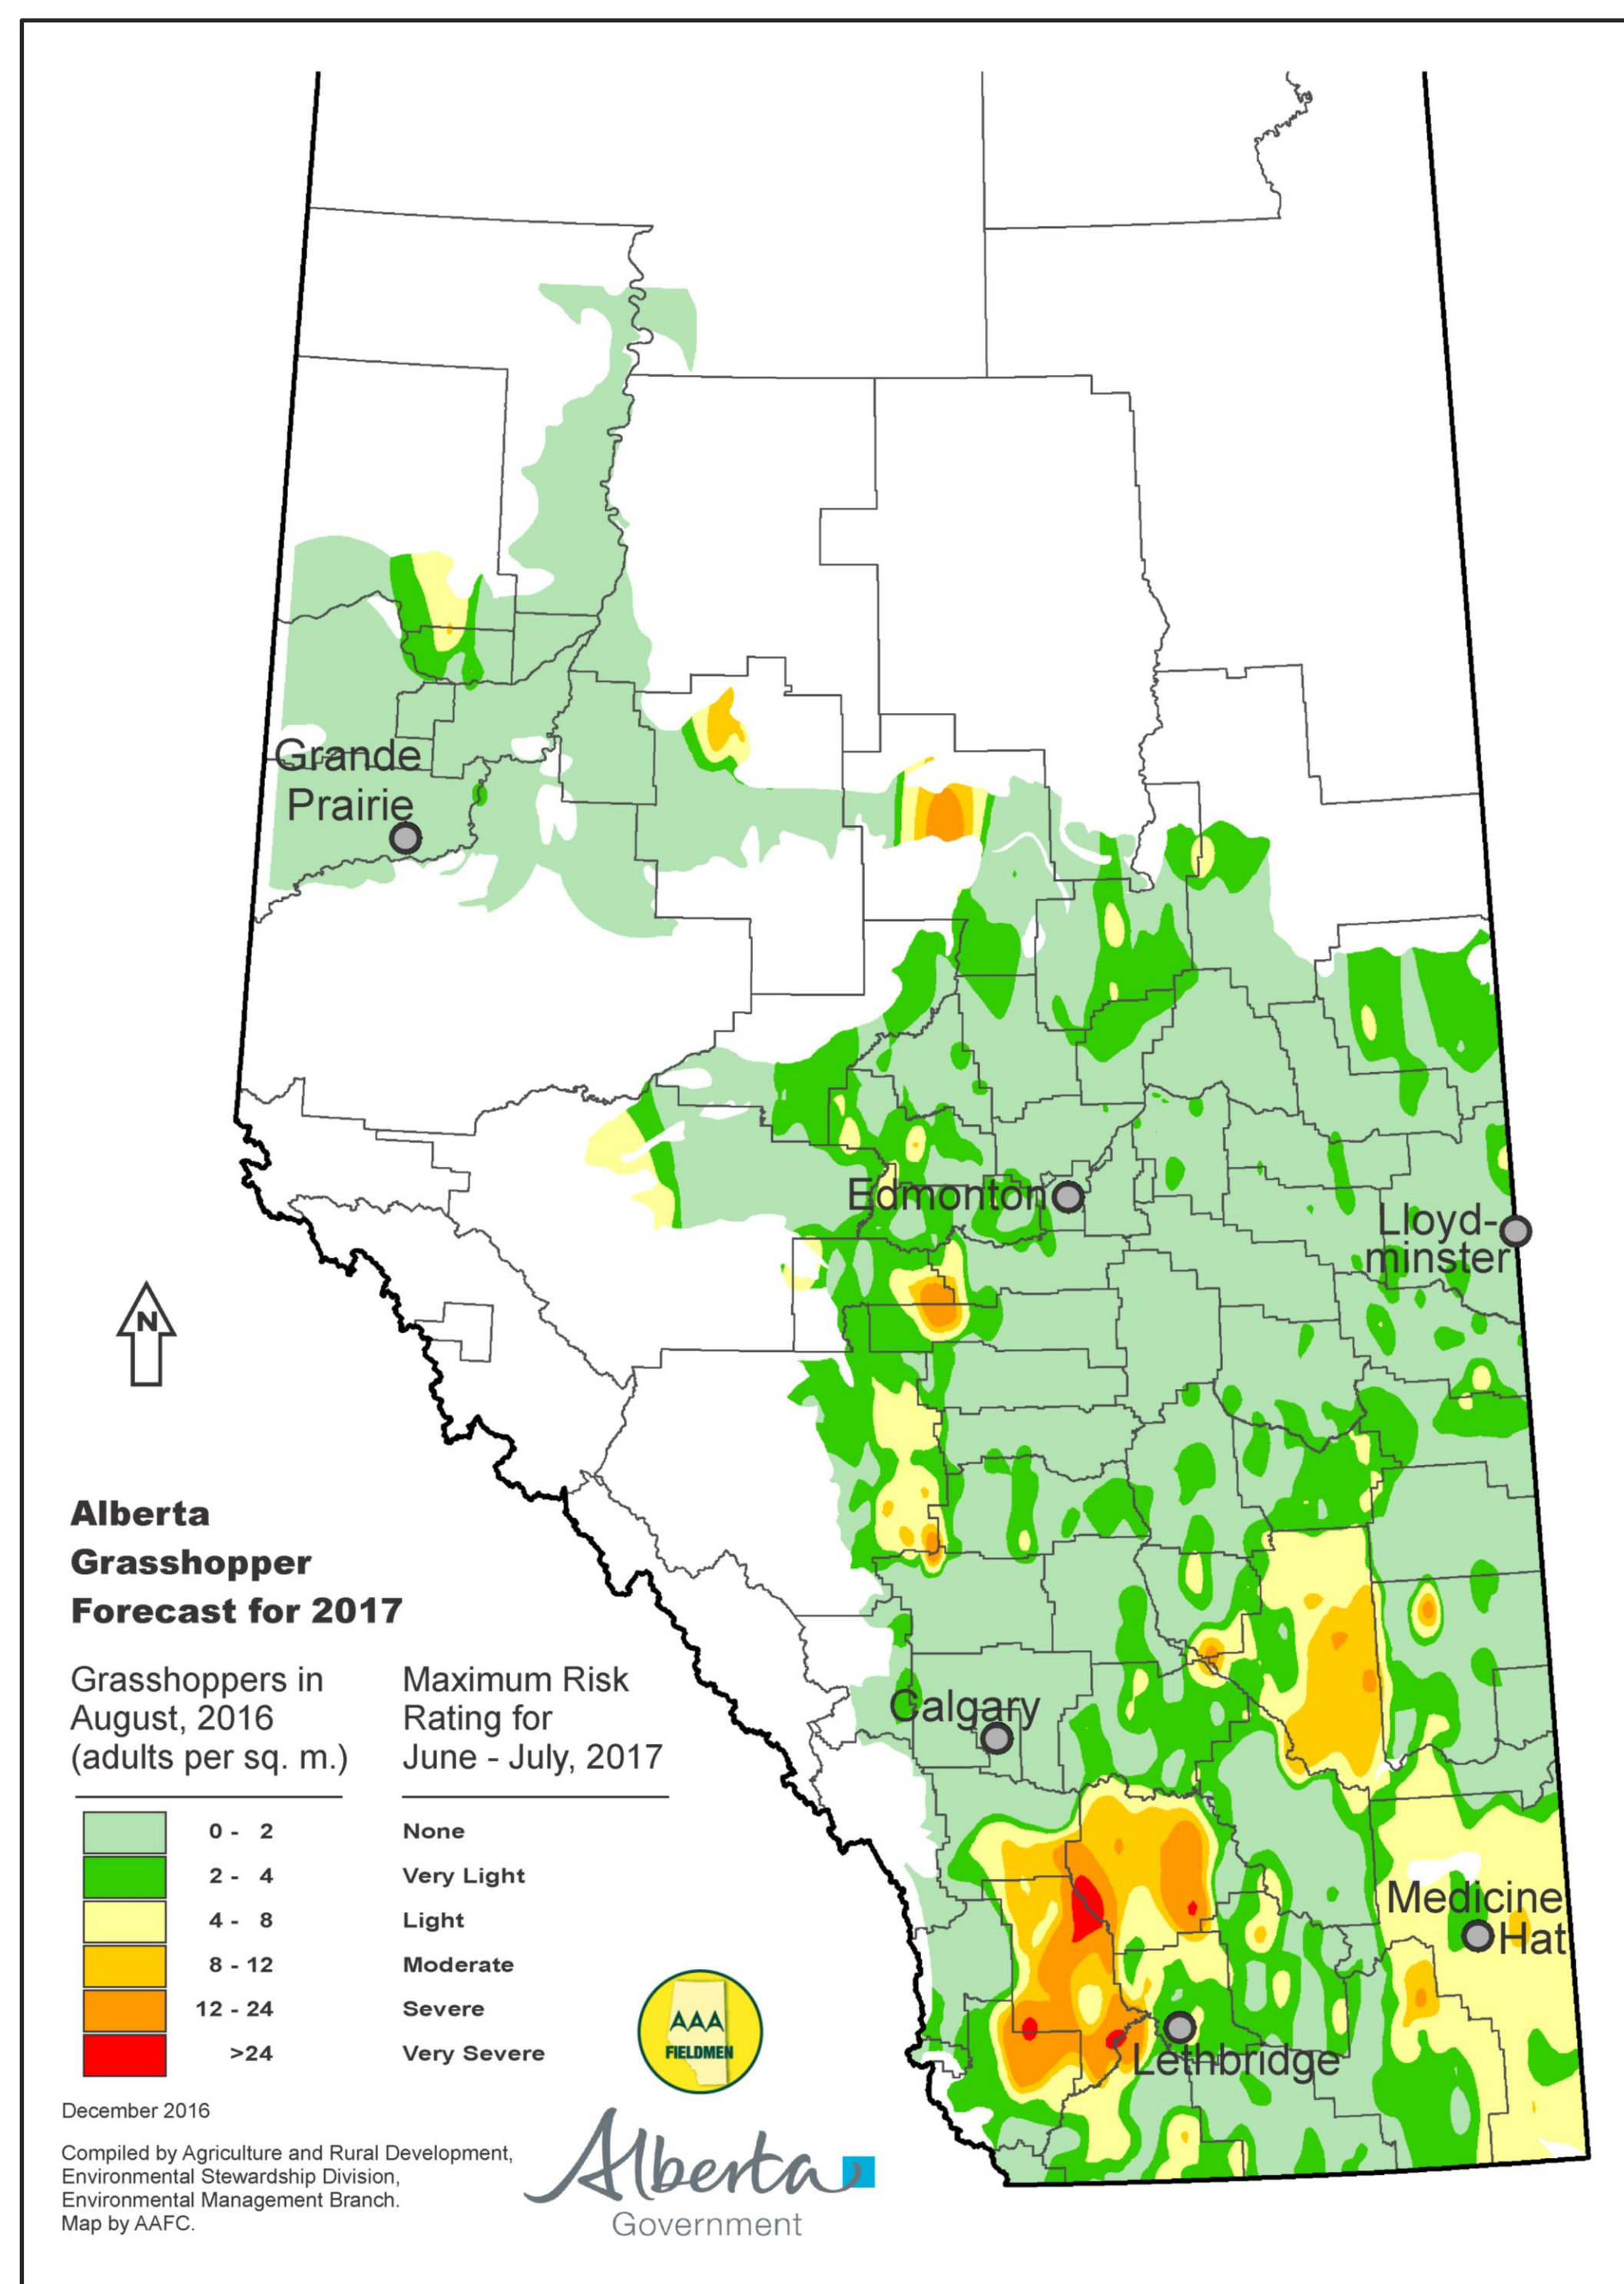

2017 Insect Forecast Maps

Grasshopper

Canola

Wheat

Pea and Faba Bean