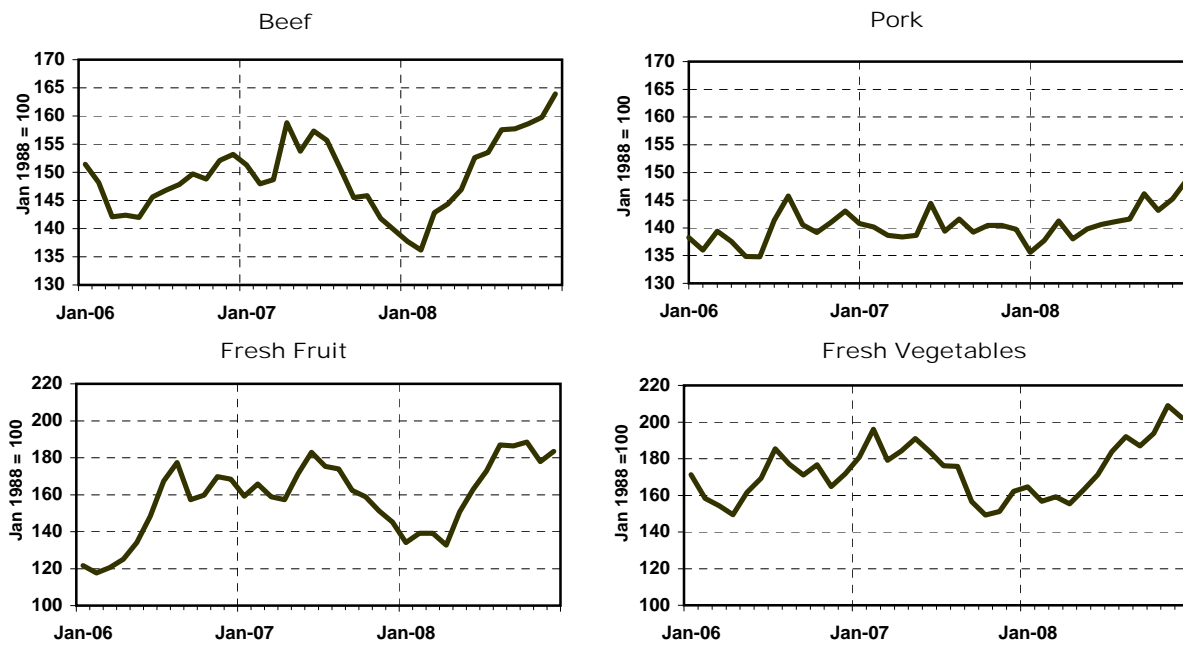

Fig. 15 Edmonton Monthly Retail Food Price Indices (Jan 1988 = 100), 2006-2008

Source: Alberta Agriculture and Rural Development, Statistics and Data Development Branch