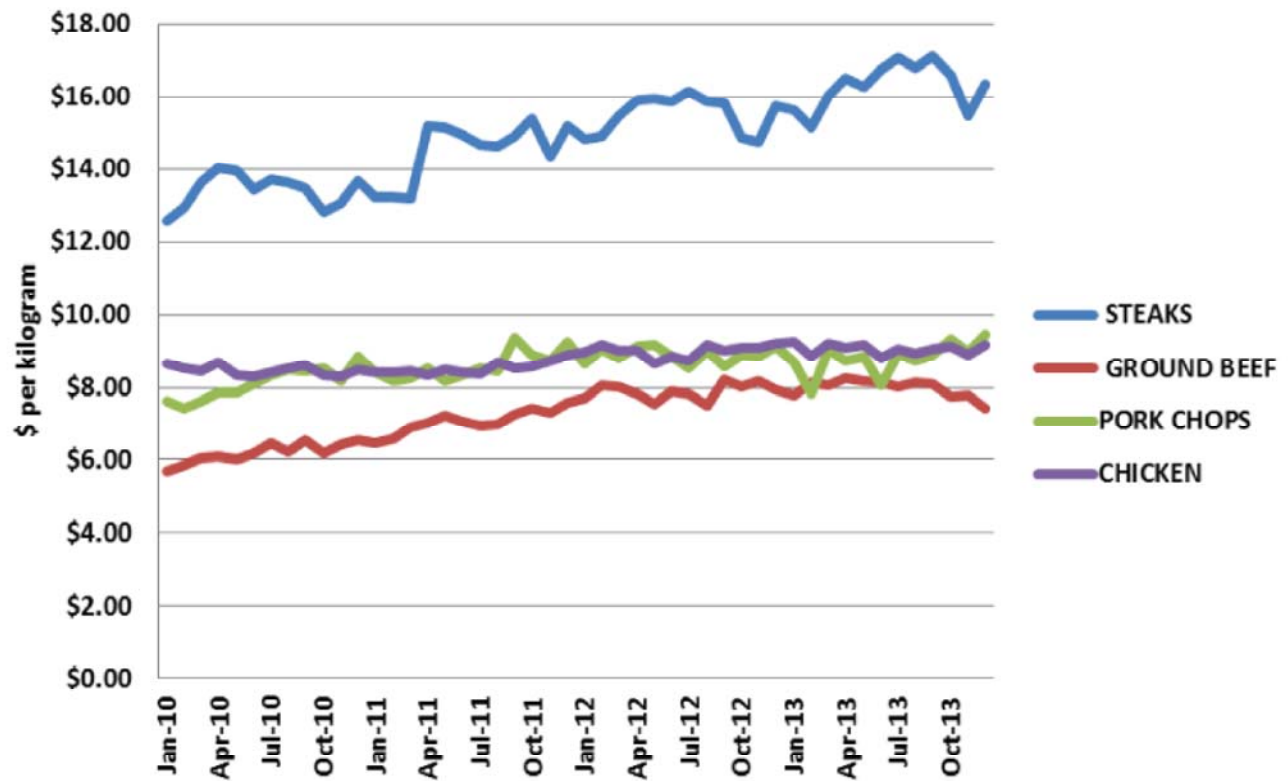

Average Retail Prices, Meat, Alberta (From Jan-2010 to Dec-2013)

Source: Nielsen FreshTrack, Alberta GB+MM, 4 Years Ending December , 2013