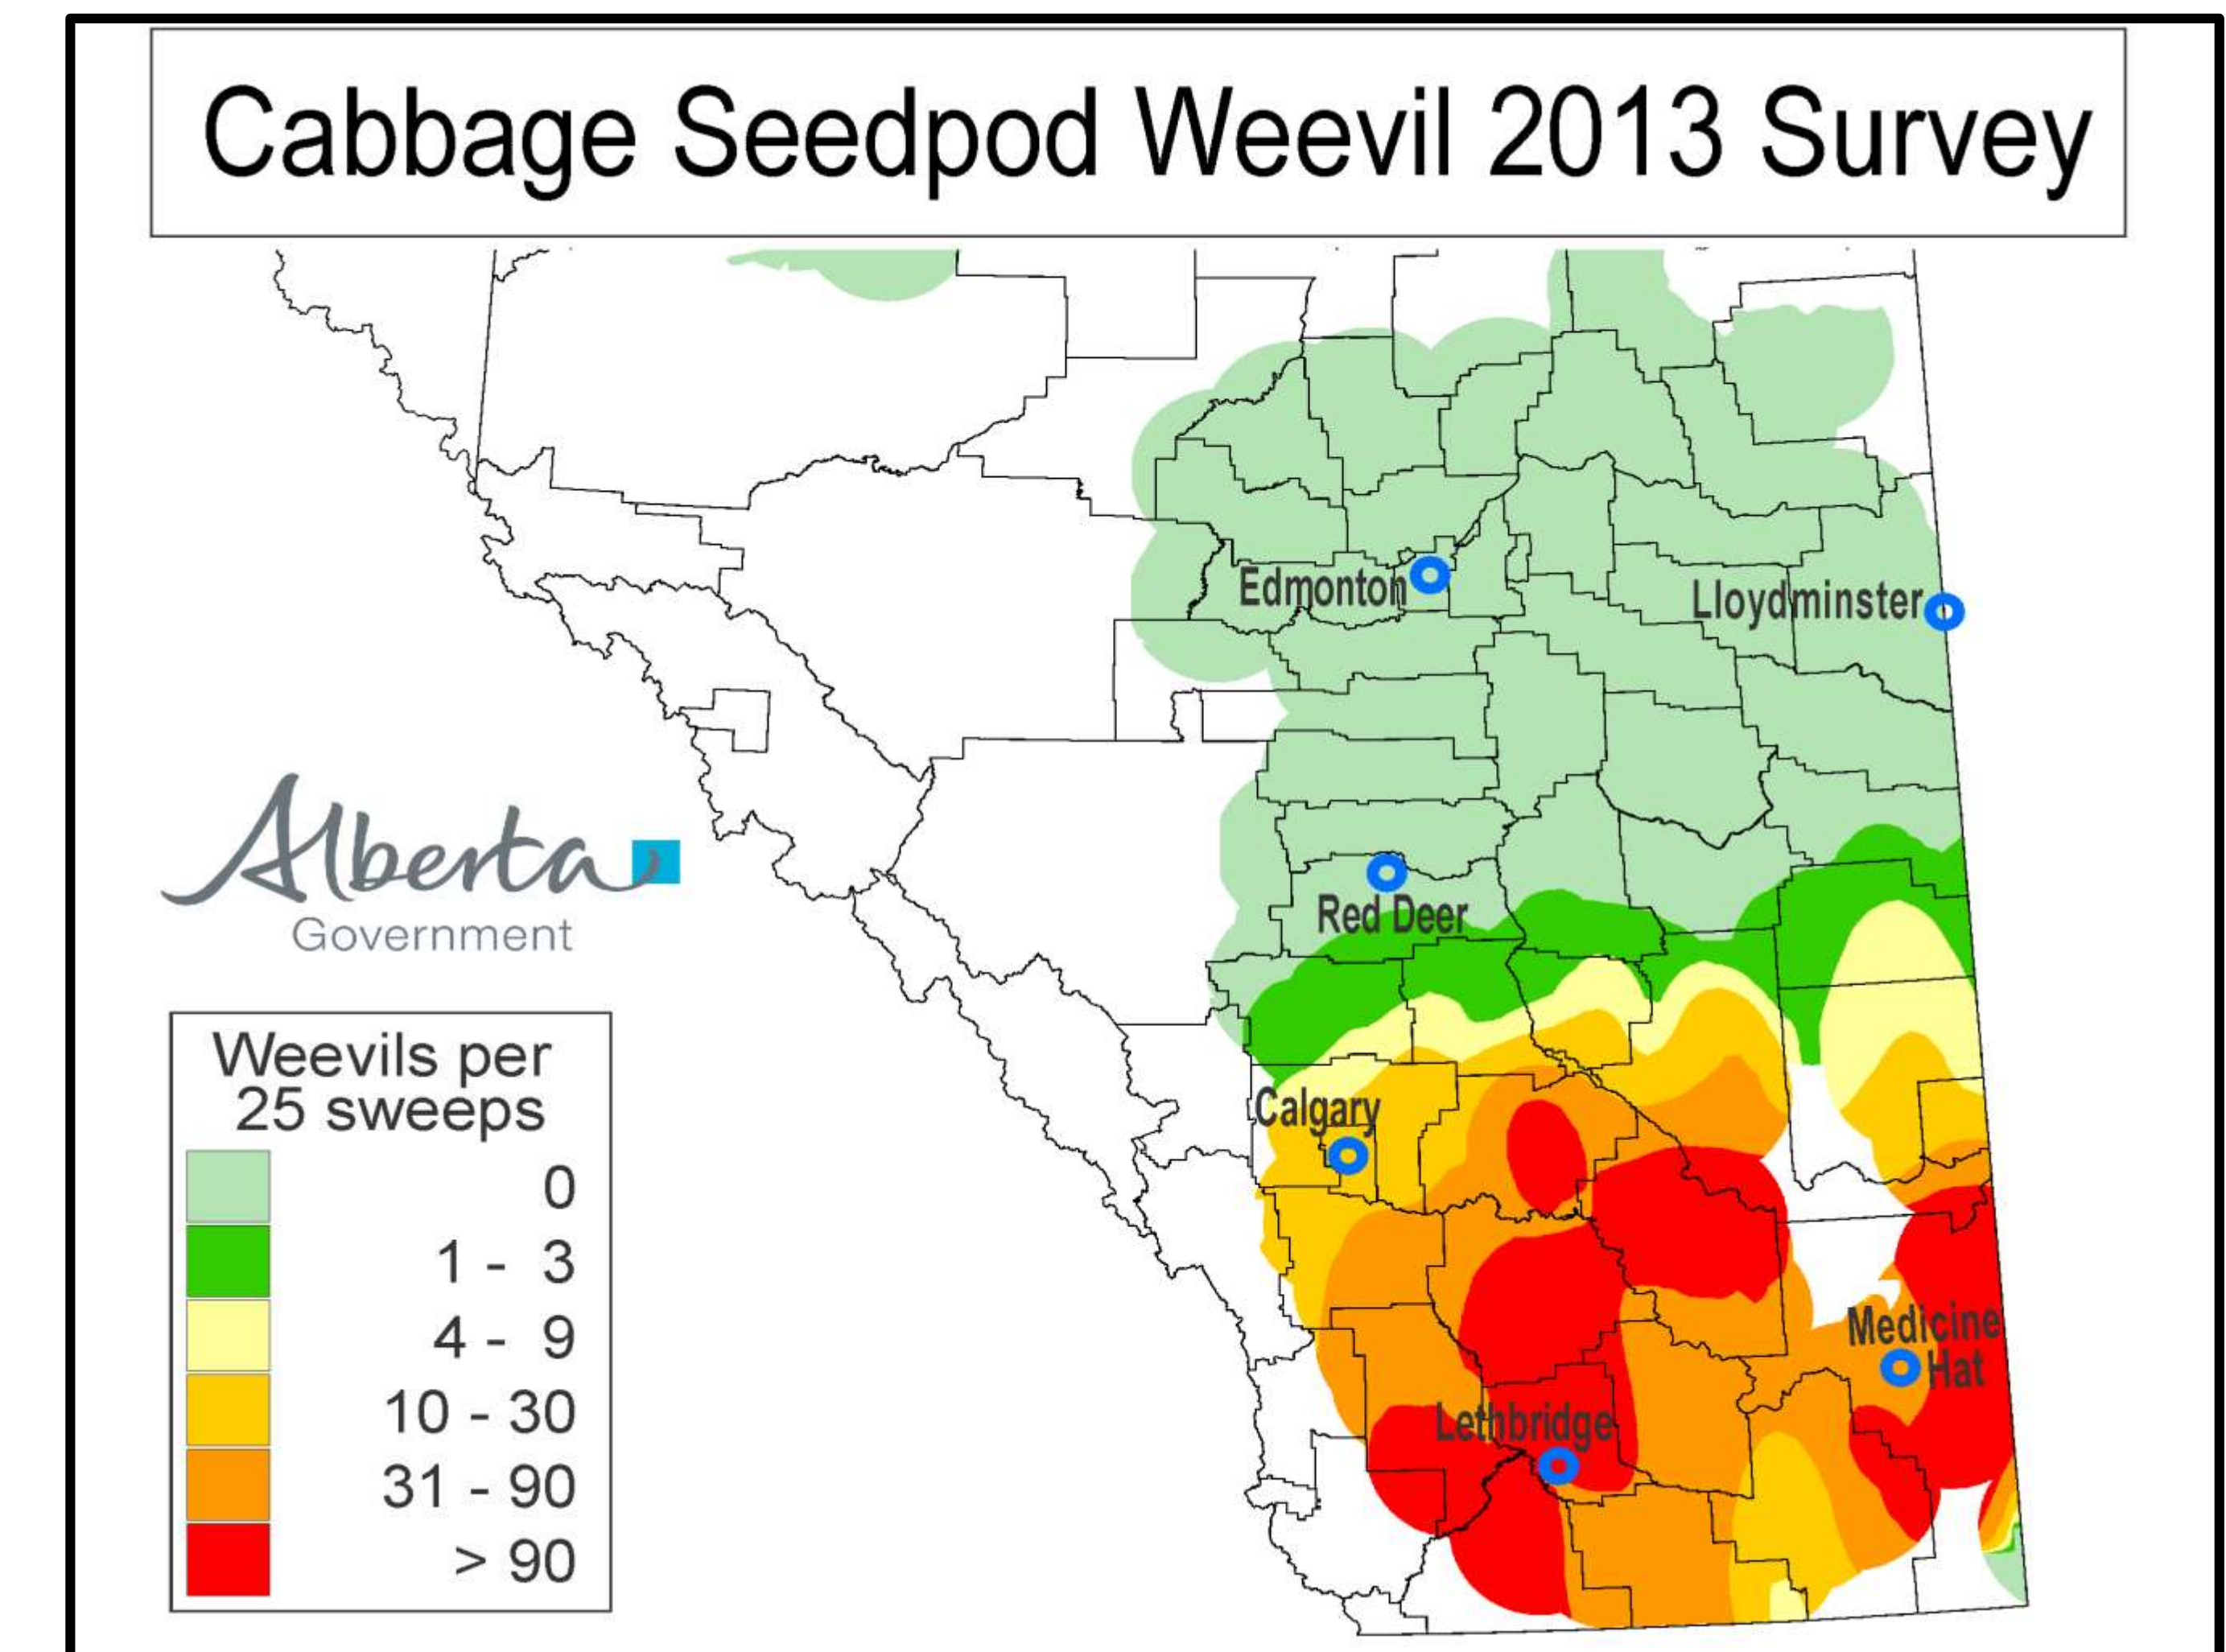

Expansion of Cabbage Seedpod Weevil

2011

2012

2013

2014

2015

2016