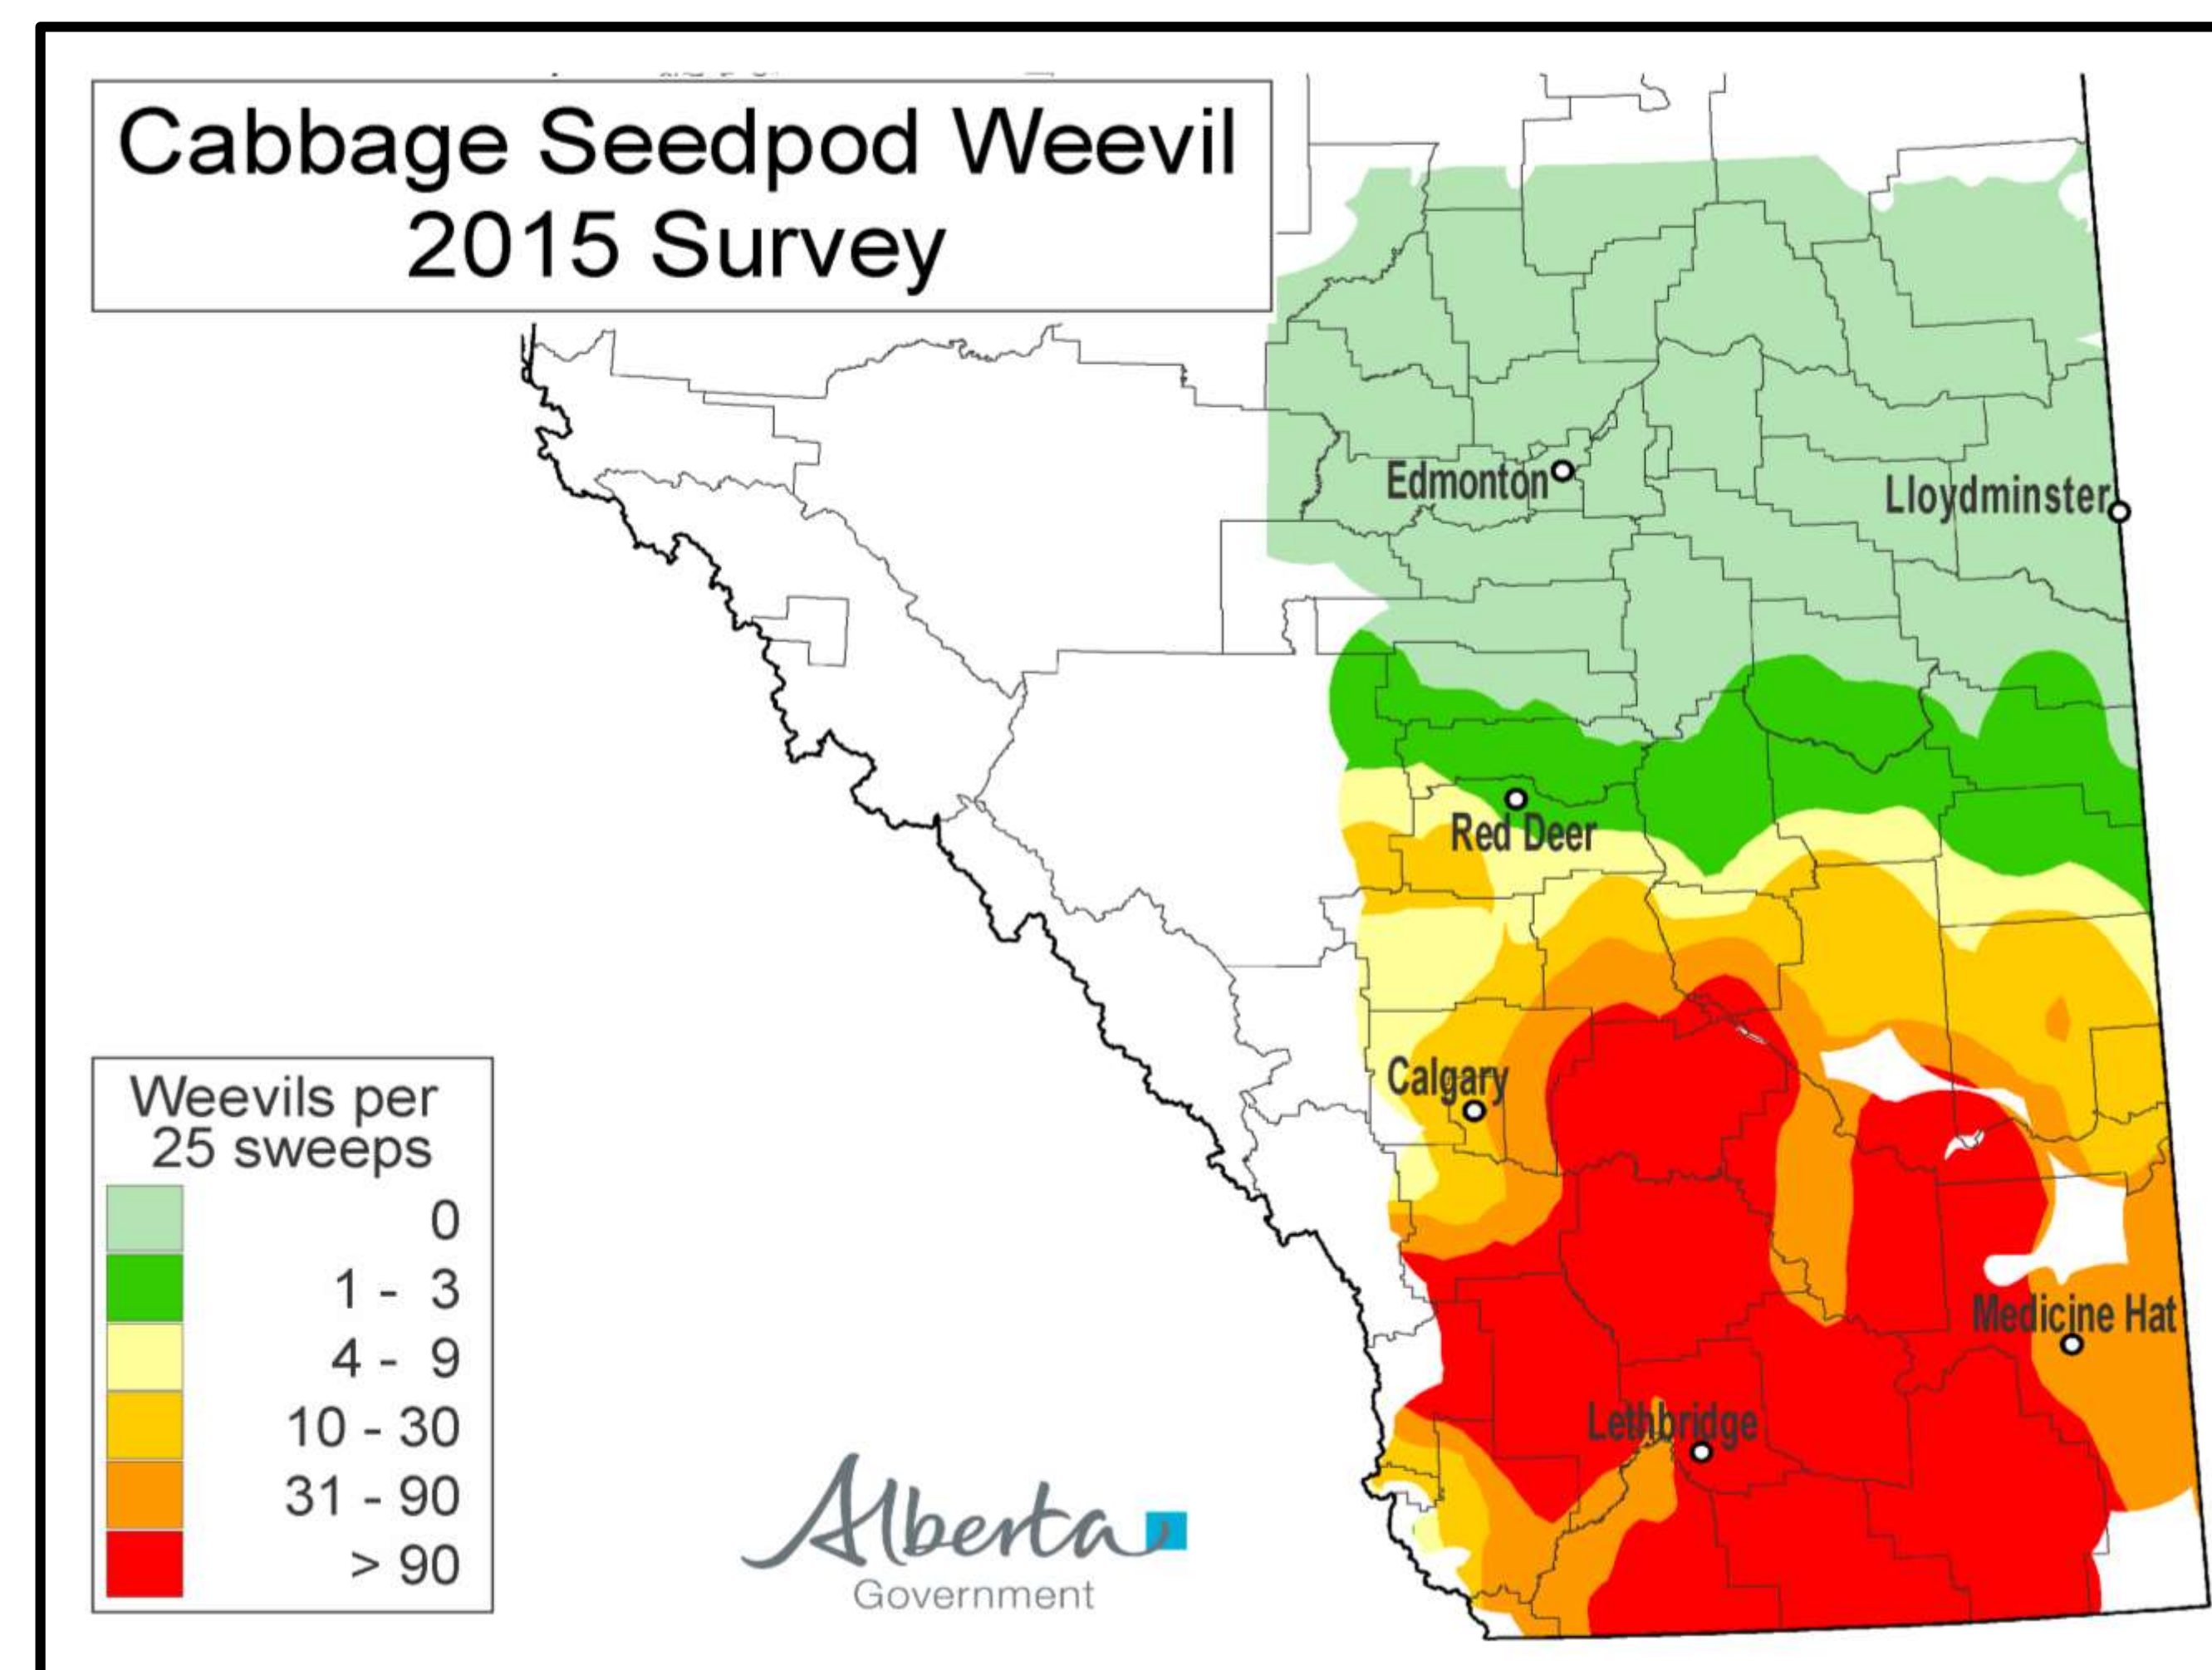

Expansion of Cabbage Seedpod Weevil

2011

2012

2013

2014

2015

2016