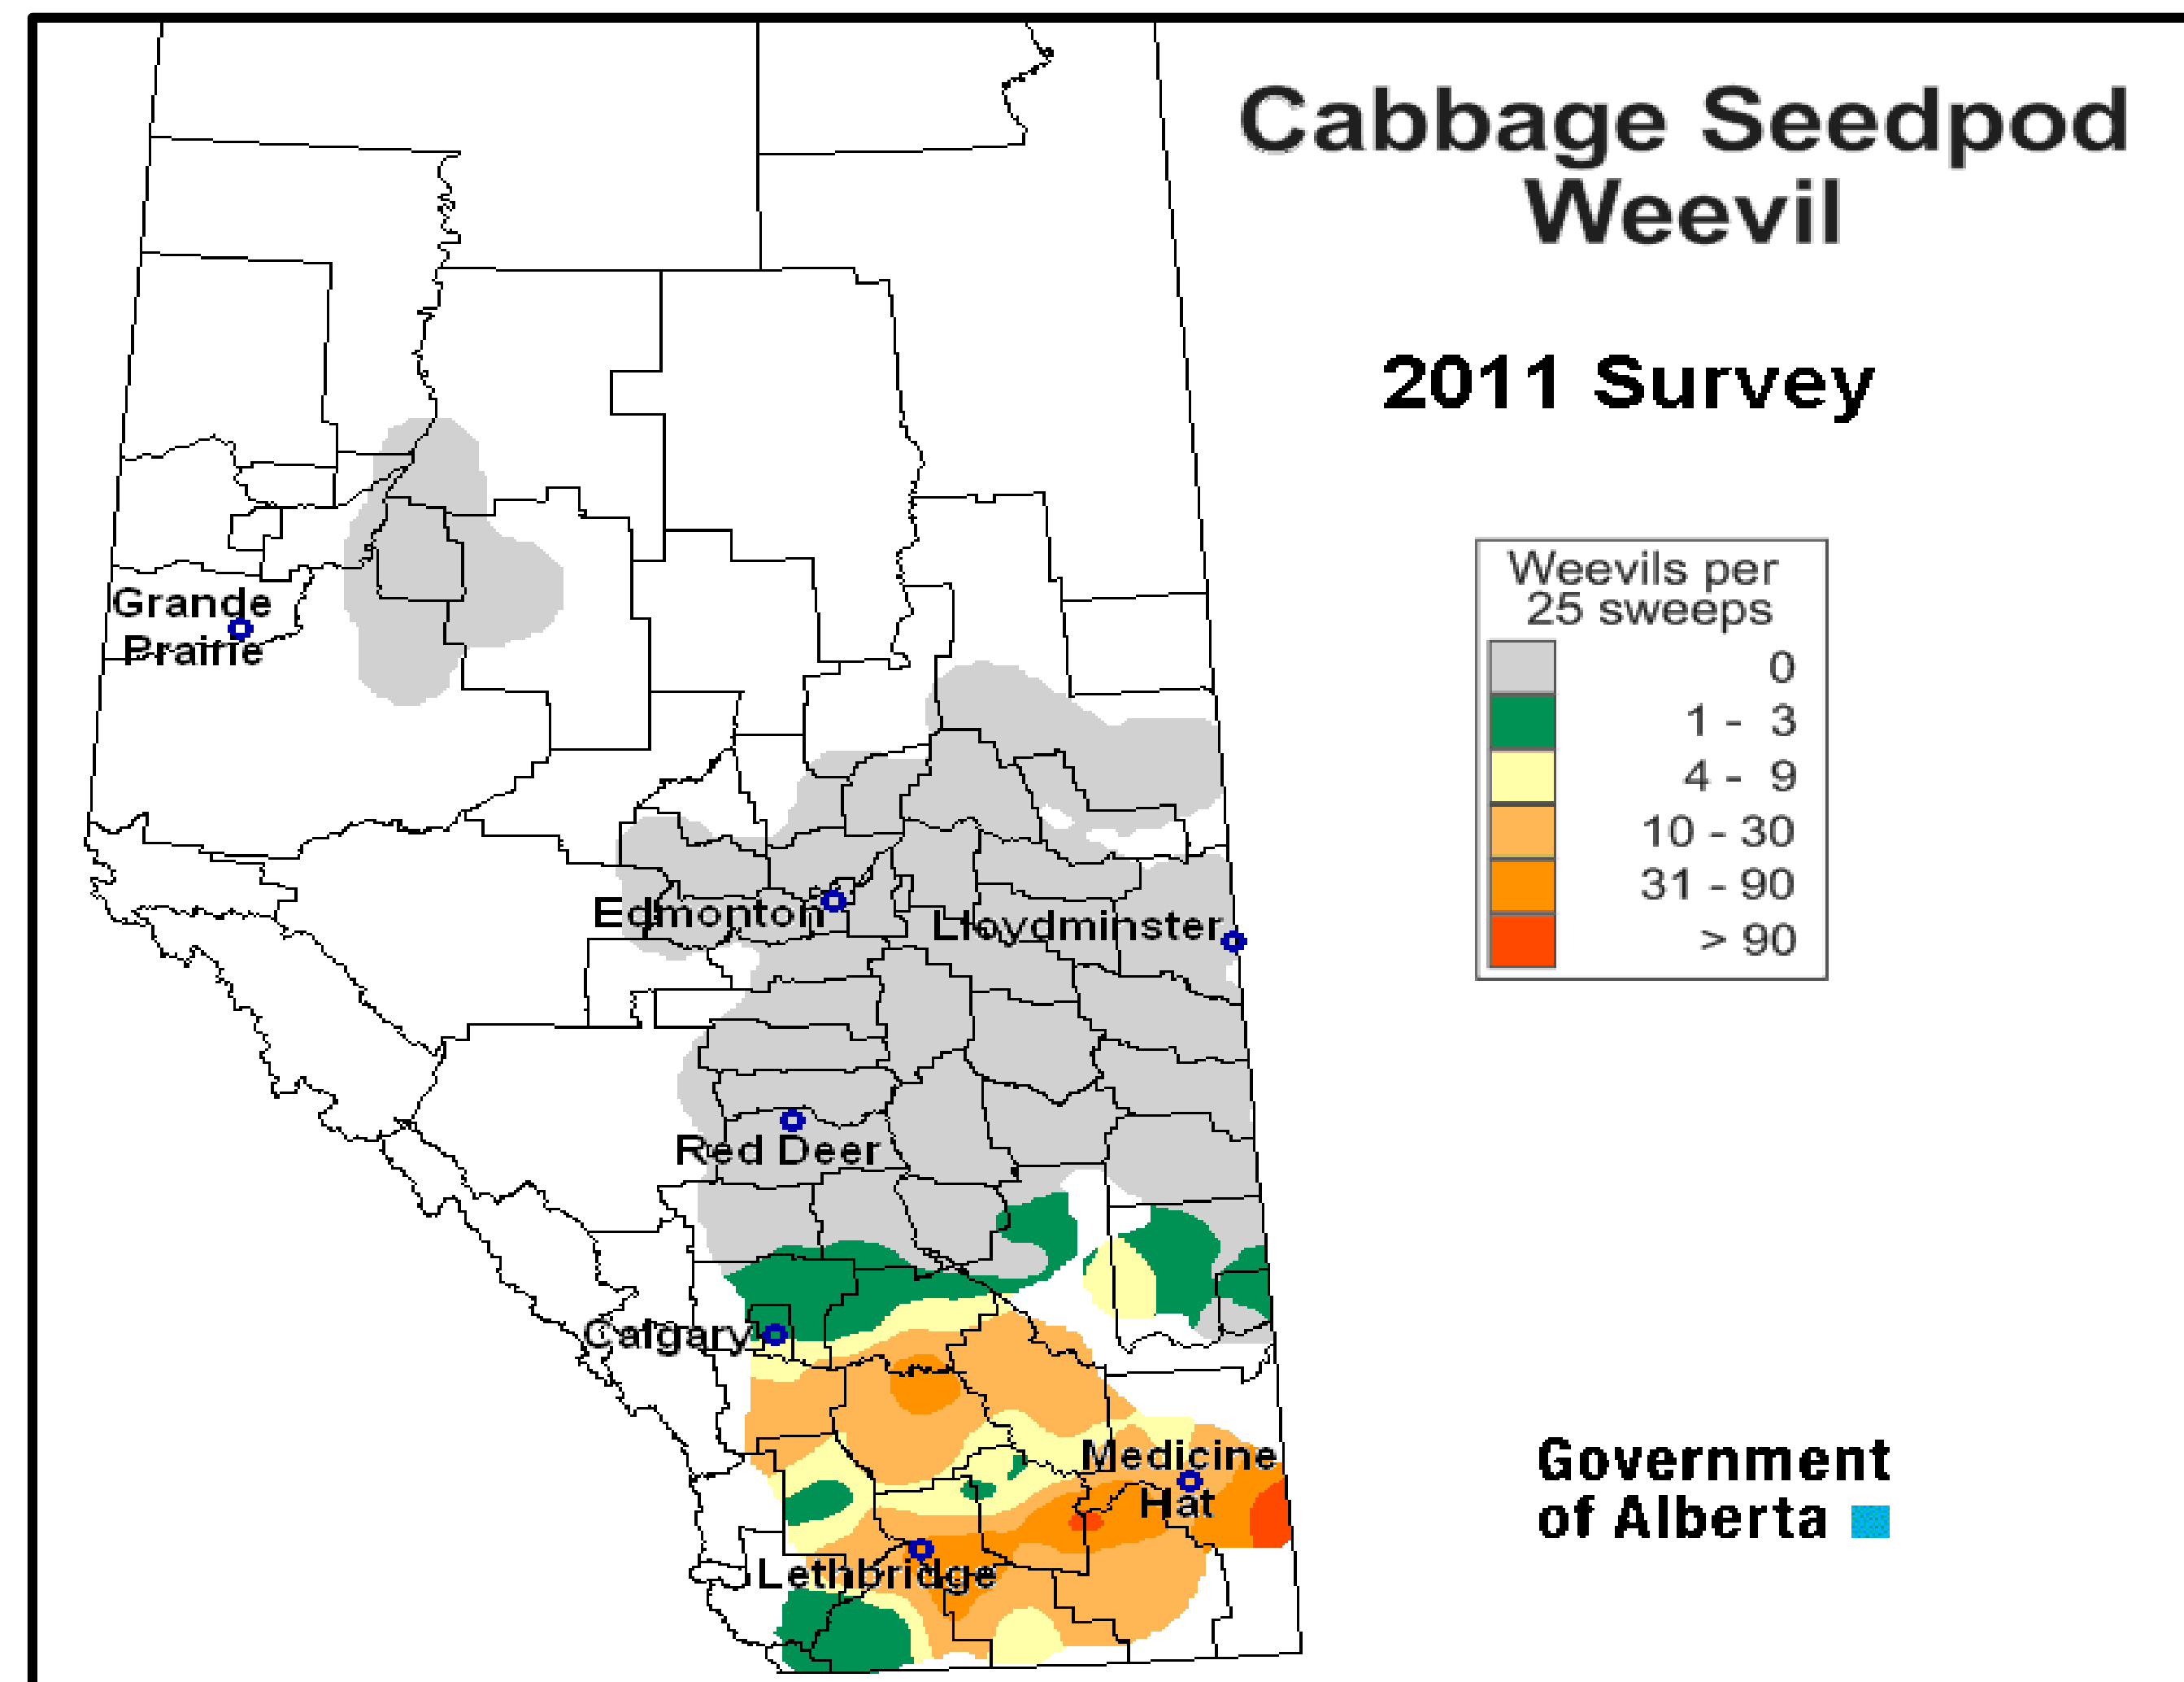

Expansion of Cabbage Seedpod Weevil

2011

2012

2013

2014

2015

2016