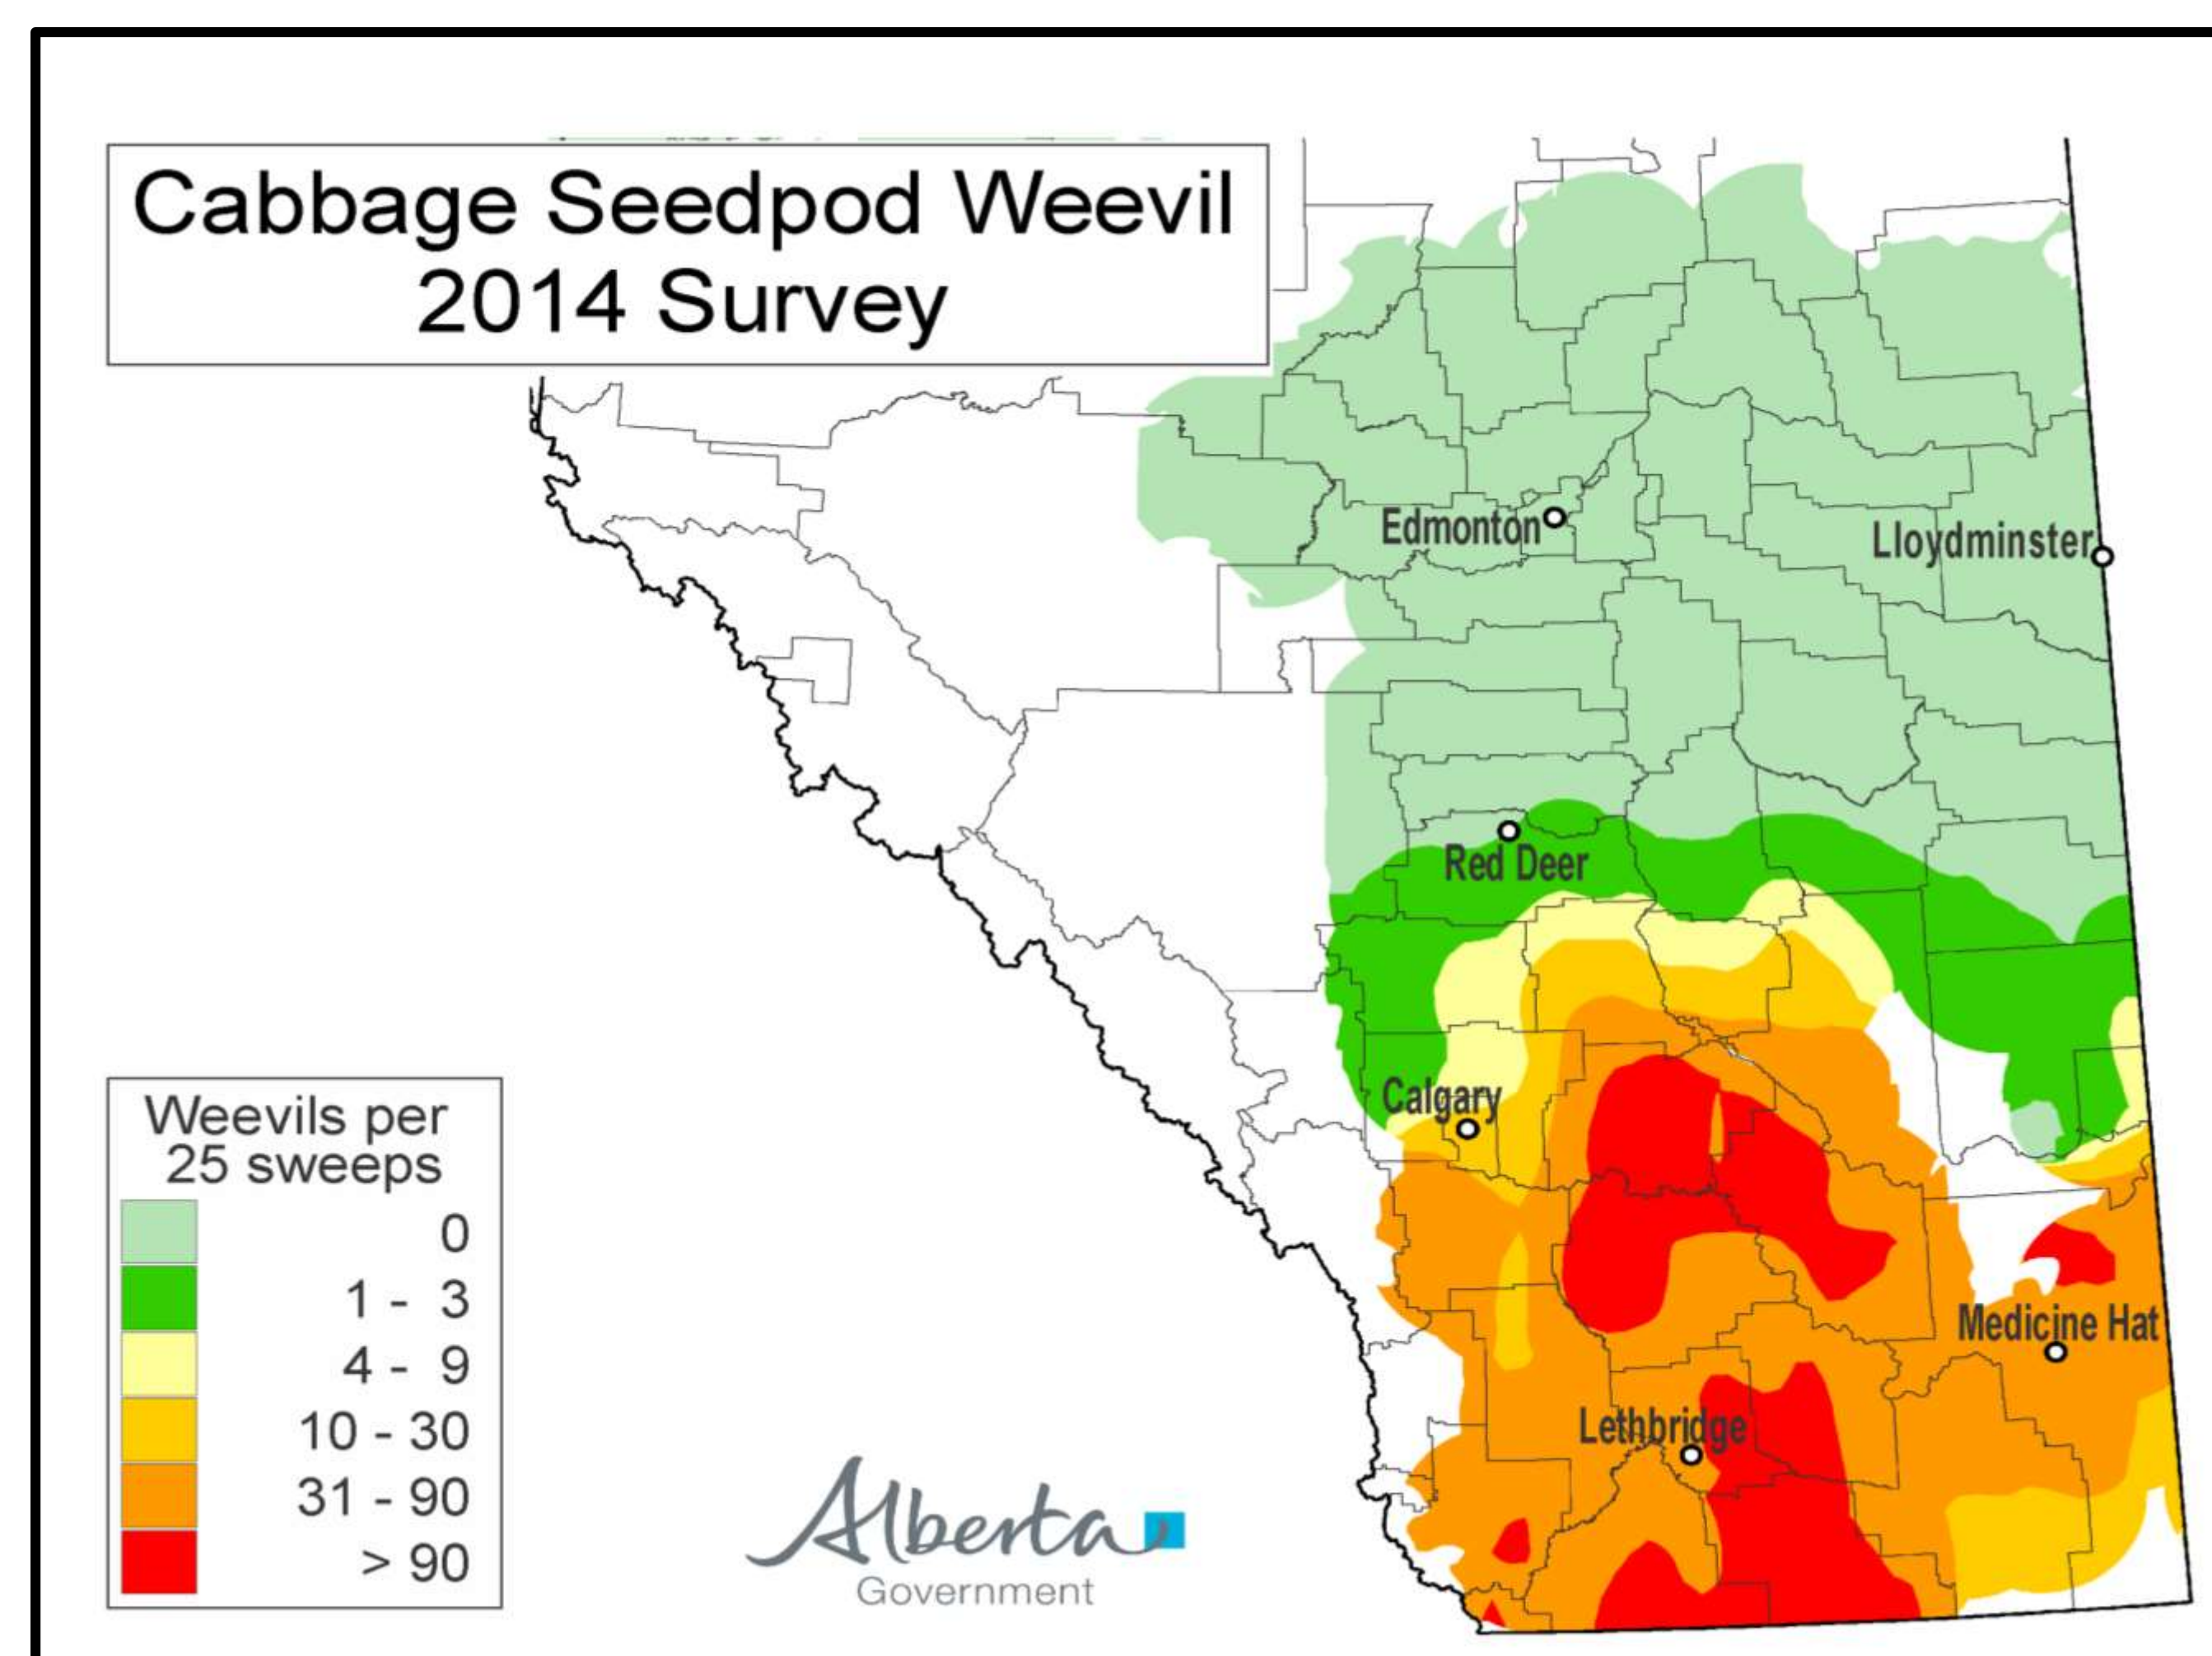

Expansion of Cabbage Seedpod Weevil

2011

2012

2013

2014

2015

2016