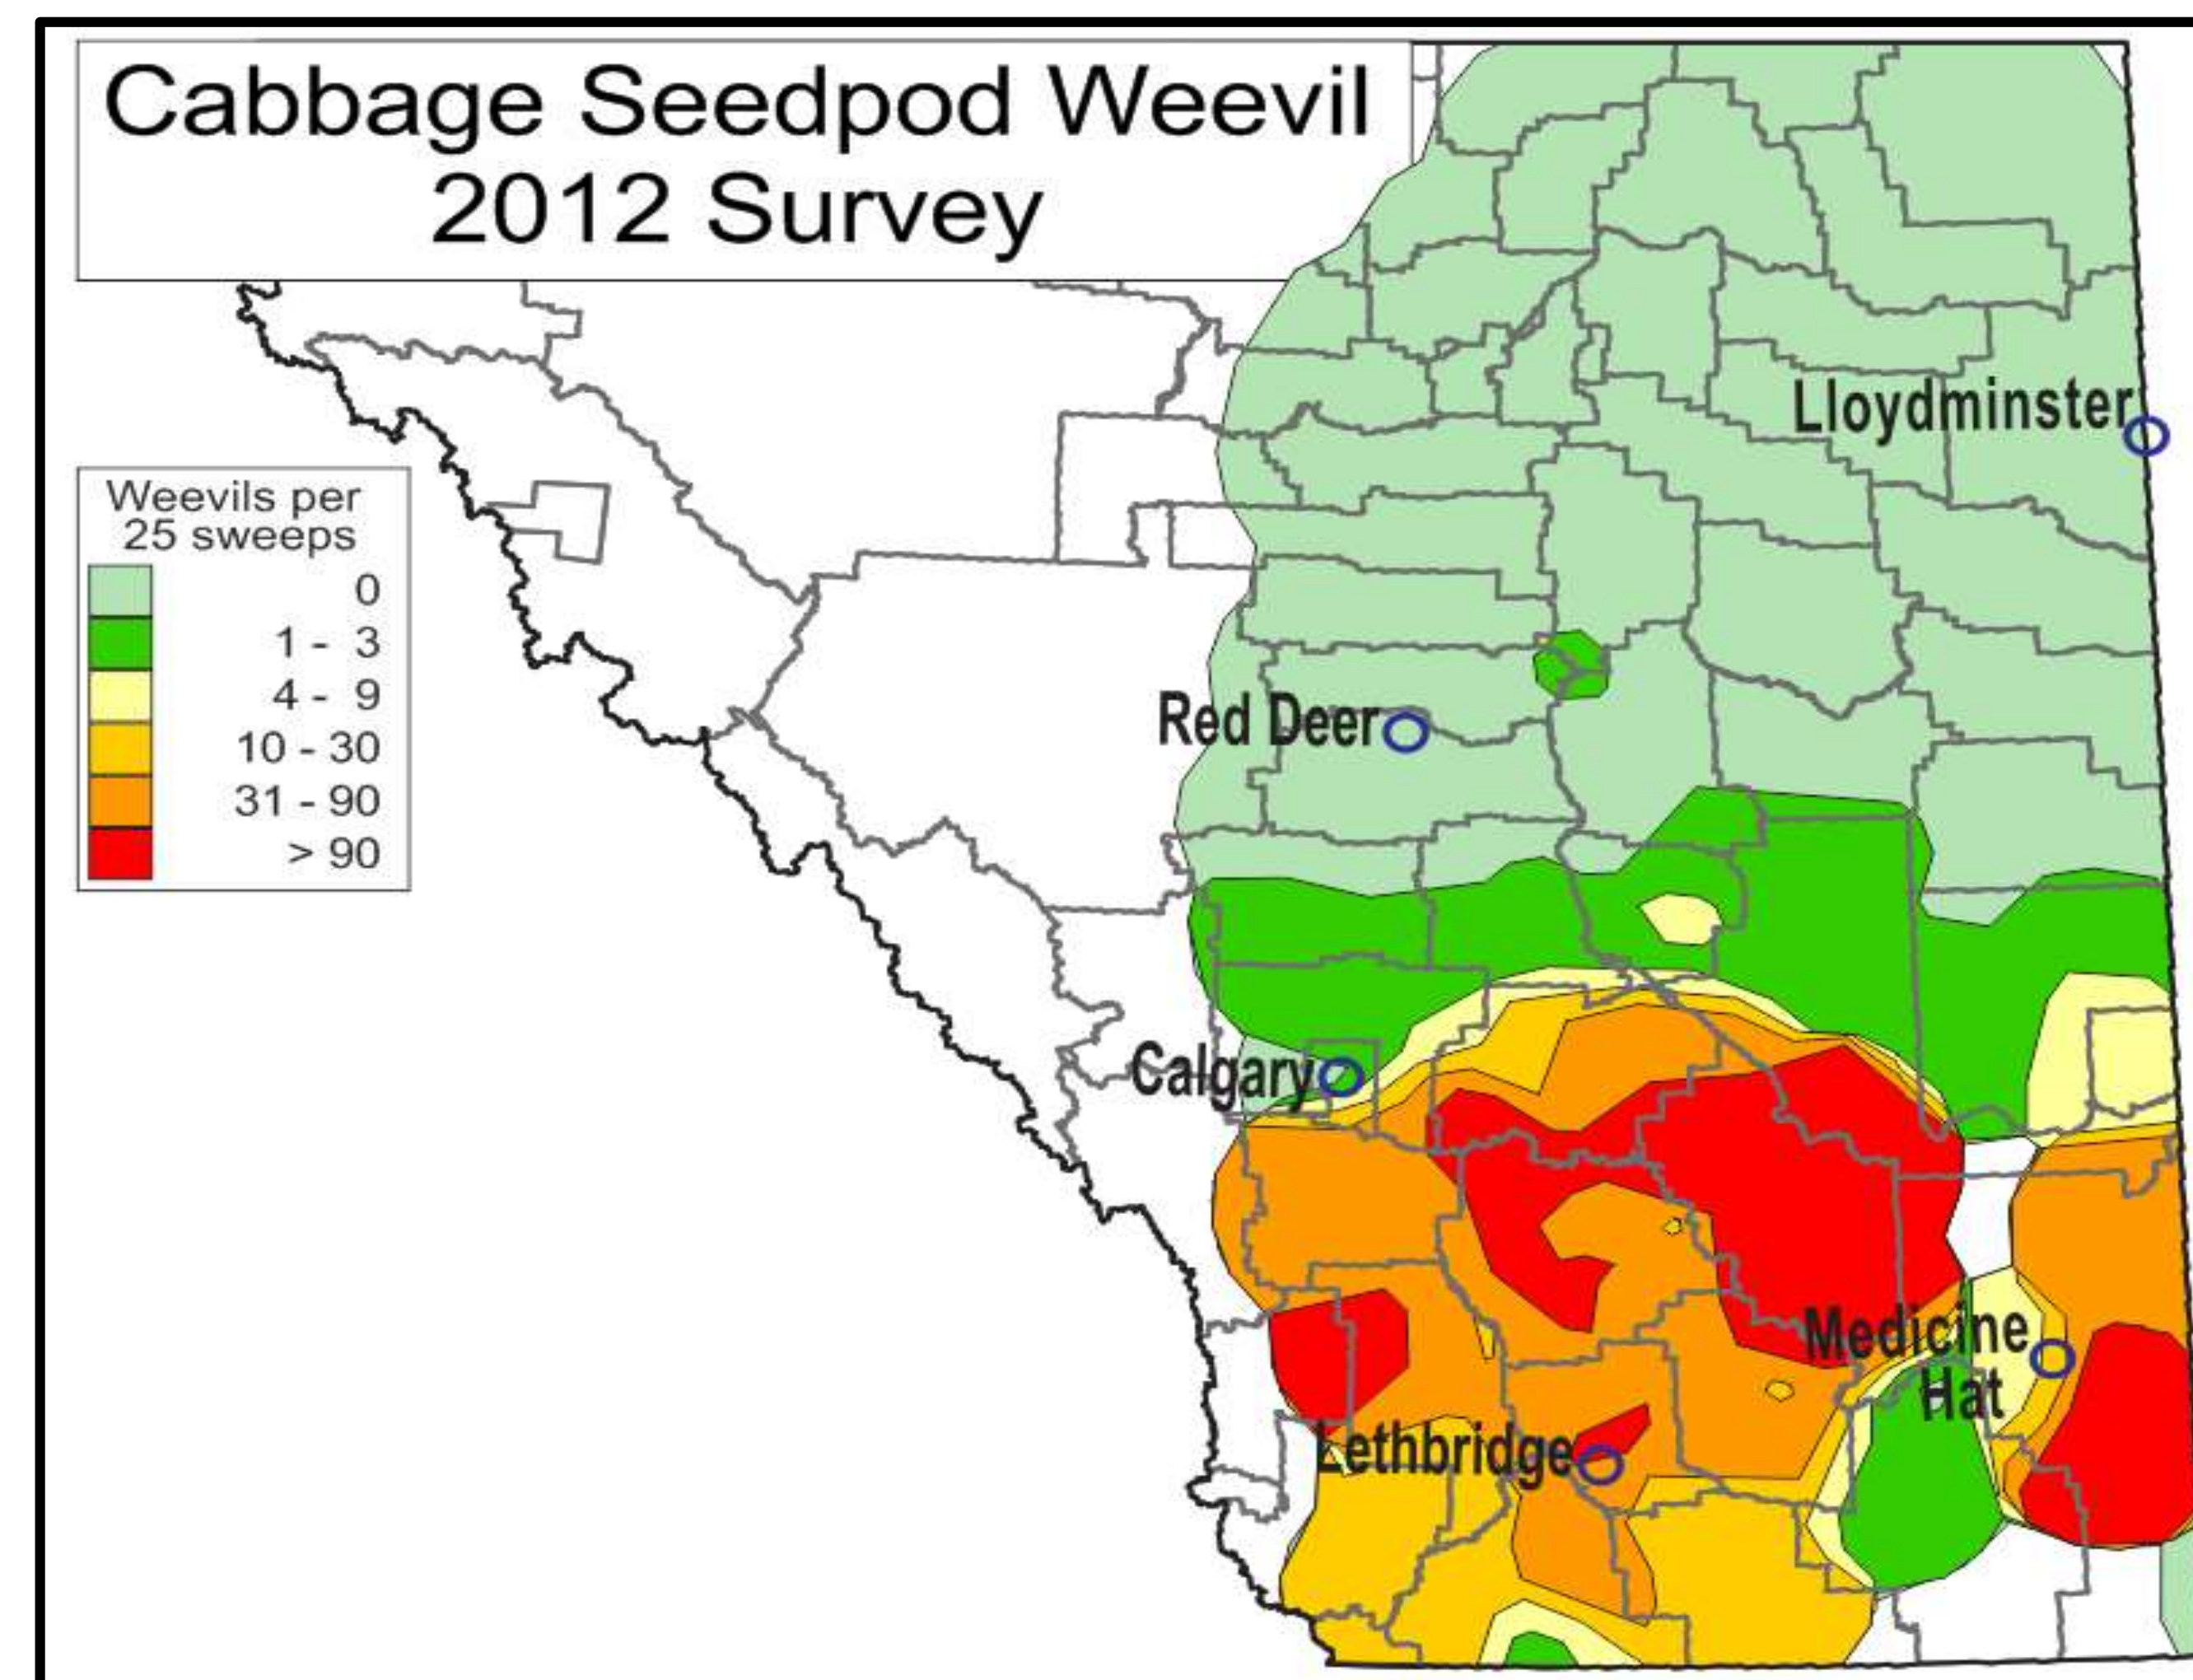

Expansion of Cabbage Seedpod Weevil

2011

2012

2013

2014

2015

2016