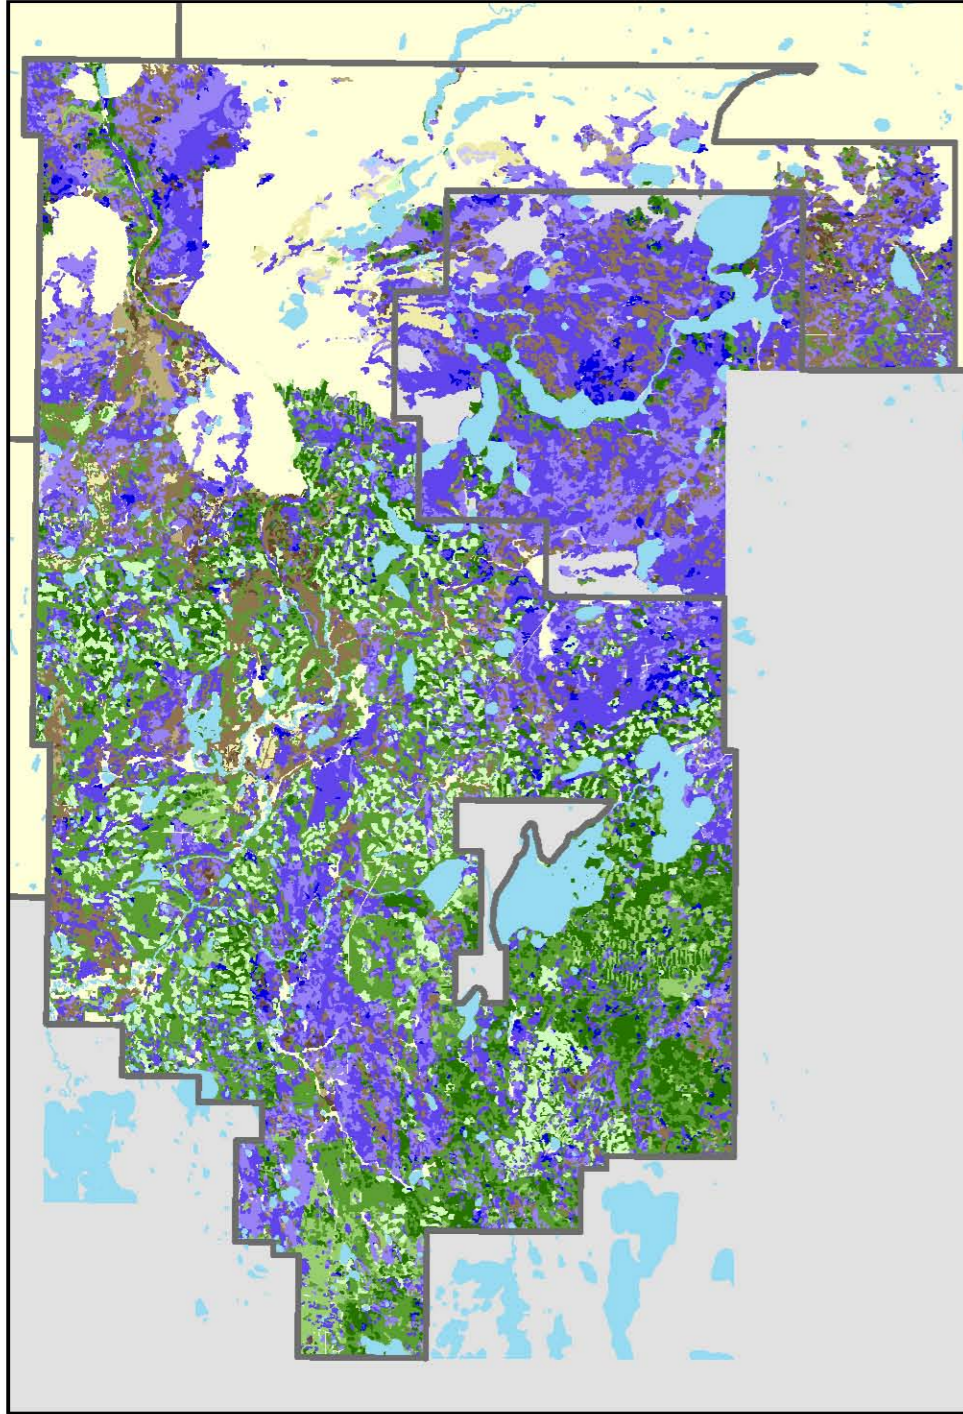

Seral Stages

FMU L1

Year 2006

Year 2016

Year 2056

Seral/ Vegetation Type

 Young Mesic	 Young Pine	 Young Black Spruce
 Immature Mesic	 Immature Pine	 Immature Black Spruce
 Mature Mesic	 Mature Pine	 Mature Black Spruce
 Old Mesic	 Old Pine	 Old Black Spruce

Base Information

 Lakes/ Rivers
 Forest Management Unit