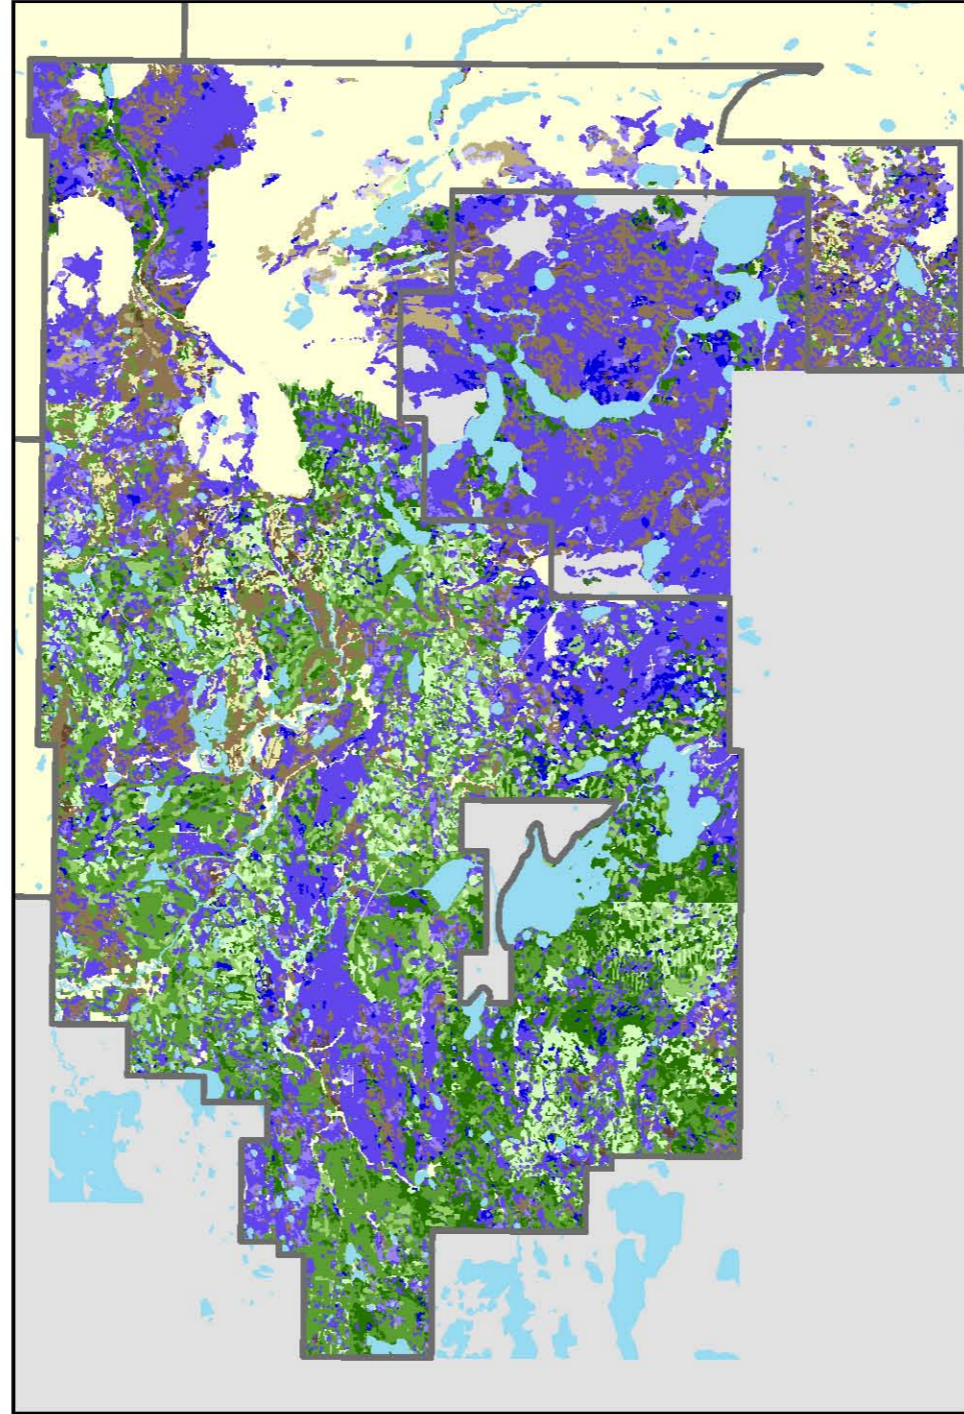

Seral Stages

FMU L1

Year 2006

Year 2016

Year 2056

Seral/ Vegetation Type

 Young Mesic	 Young Pine	 Young Black Spruce
 Immature Mesic	 Immature Pine	 Immature Black Spruce
 Mature Mesic	 Mature Pine	 Mature Black Spruce
 Old Mesic	 Old Pine	 Old Black Spruce

Base Information

 Lakes/ Rivers
 Forest Management Unit