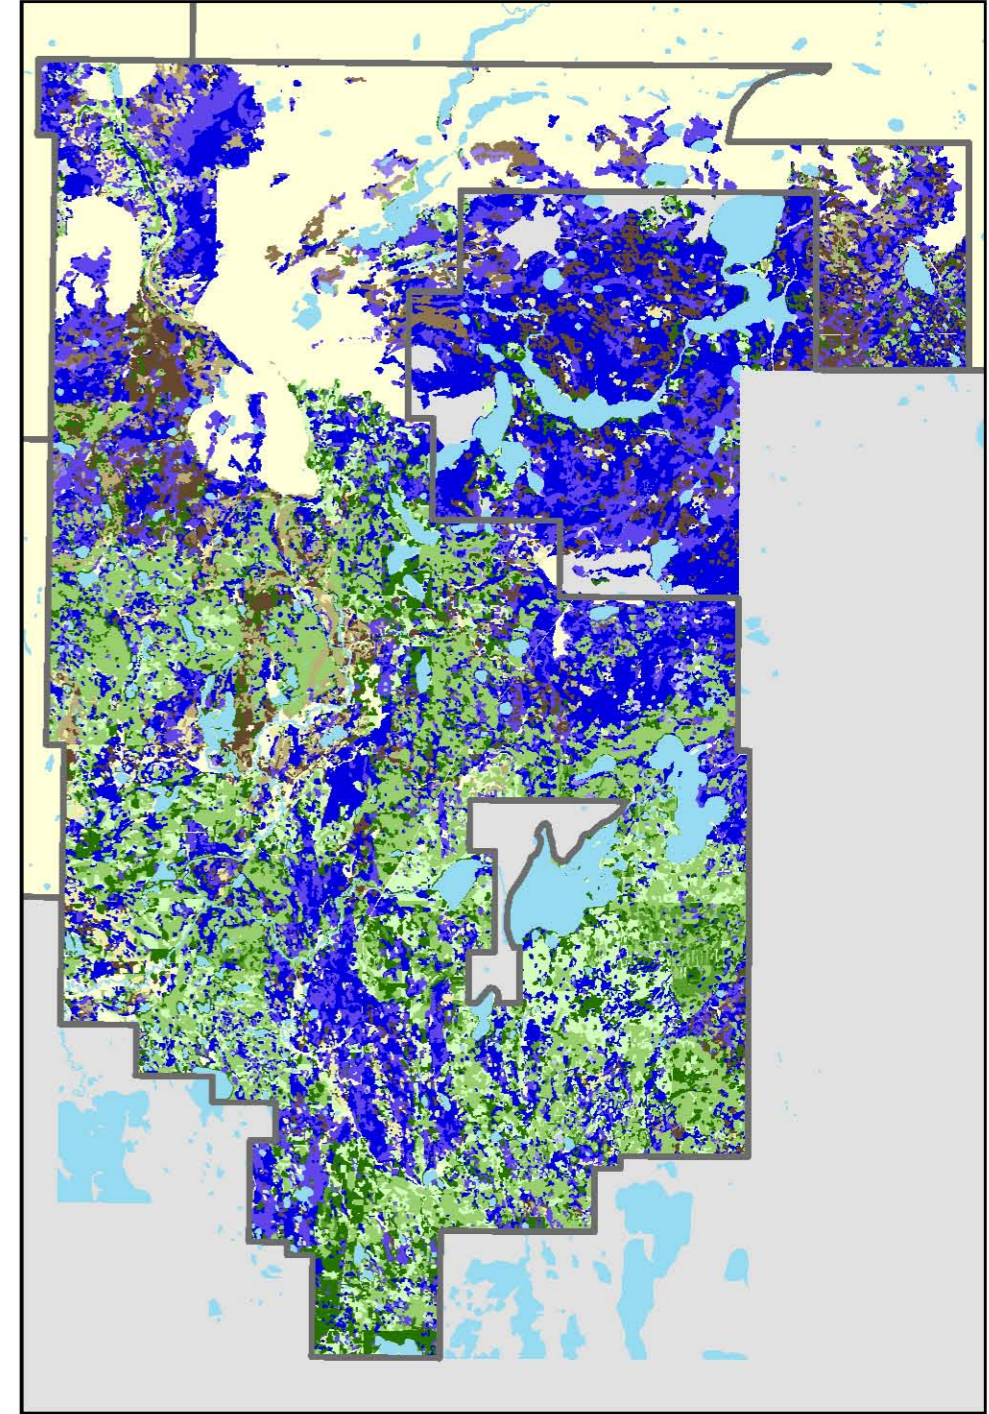

Seral Stages

FMU L1

Year 2006

Year 2016

Year 2056

Seral/ Vegetation Type

 Young Mesic	 Young Pine	 Young Black Spruce
 Immature Mesic	 Immature Pine	 Immature Black Spruce
 Mature Mesic	 Mature Pine	 Mature Black Spruce
 Old Mesic	 Old Pine	 Old Black Spruce

Base Information

 Lakes/ Rivers
 Forest Management Unit