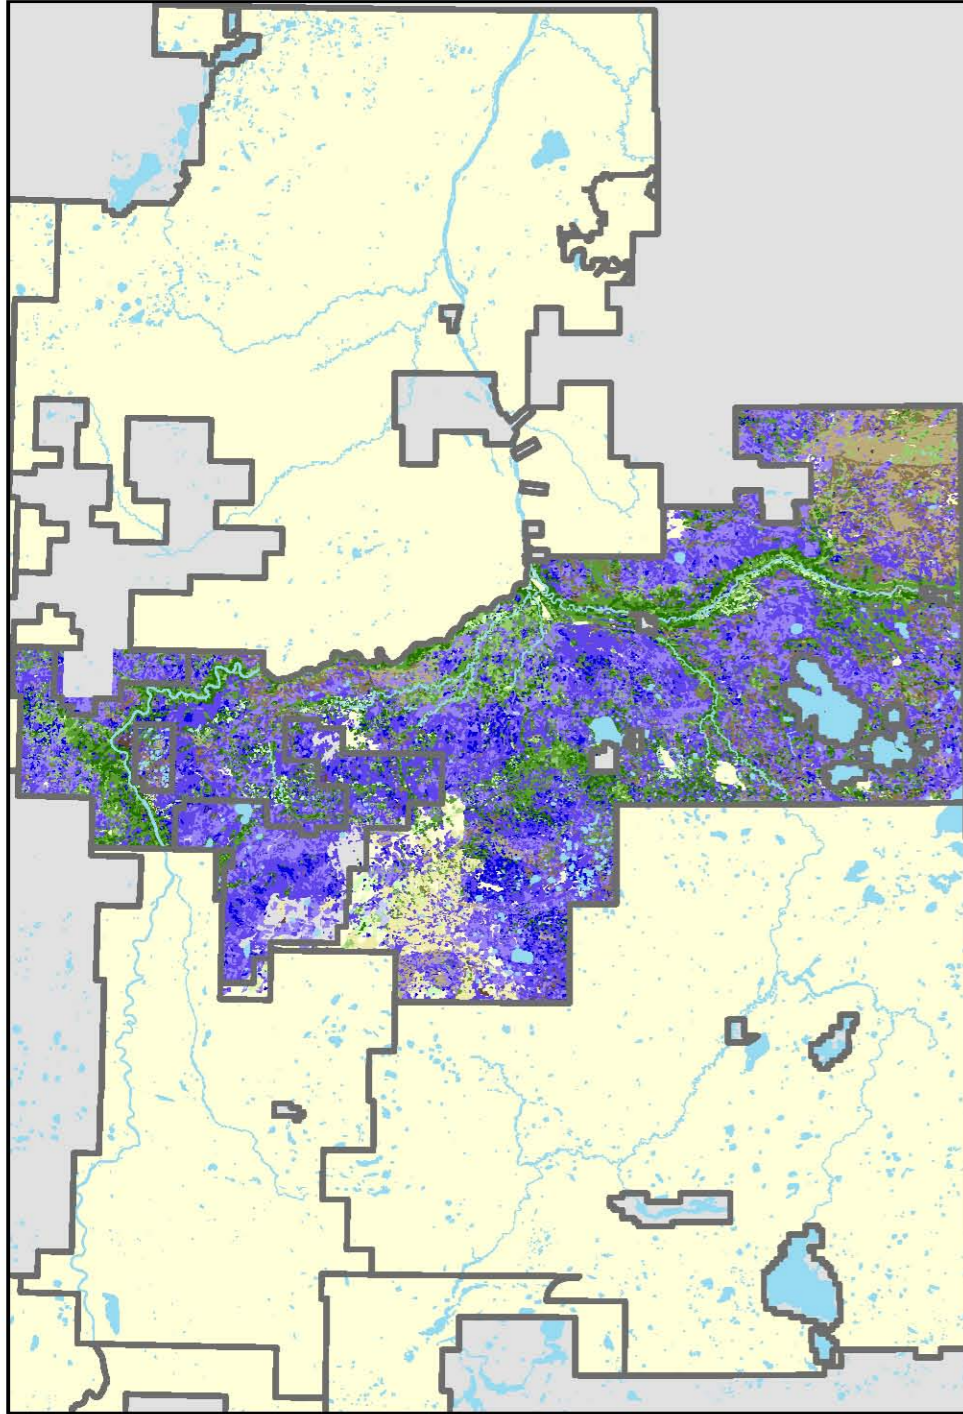

Seral Stages

FMU A14

Year 2006

Year 2016

Year 2056

Seral/ Vegetation Type

- Young Mesic
- Immature Mesic
- Mature Mesic
- Old Mesic
- Young Pine
- Immature Pine
- Mature Pine
- Old Pine
- Young Black Spruce
- Immature Black Spruce
- Mature Black Spruce
- Old Black Spruce

Base Information

- Lakes/ Rivers
- Forest Management Unit