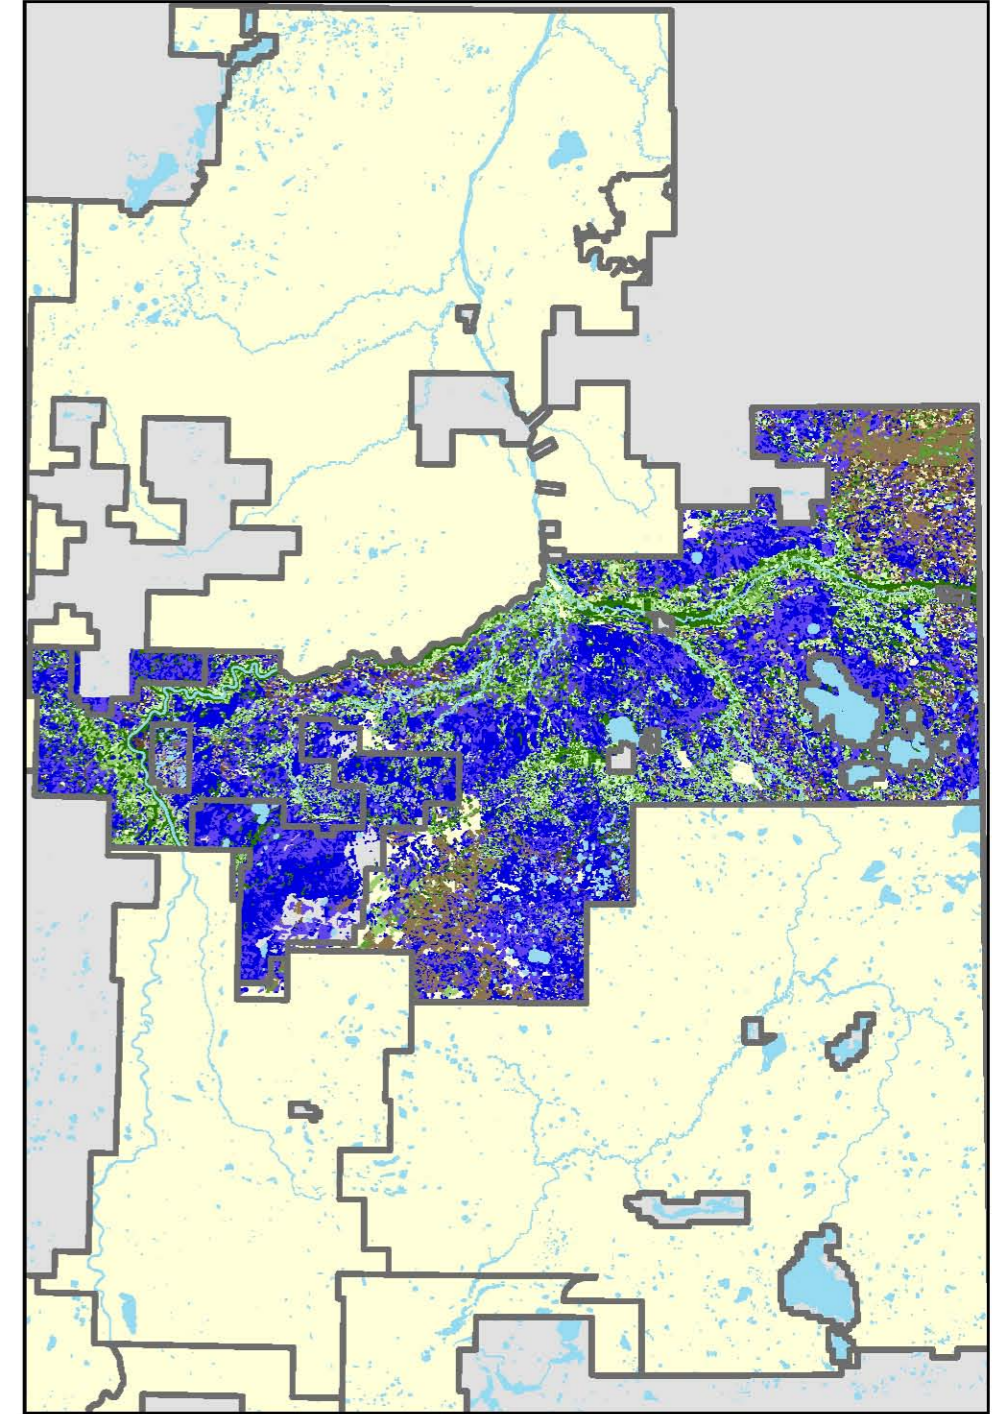

Seral Stages

FMU A14

Year 2006

Year 2016

Year 2056

Seral/ Vegetation Type

- Young Mesic
- Immature Mesic
- Mature Mesic
- Old Mesic
- Young Pine
- Immature Pine
- Mature Pine
- Old Pine
- Young Black Spruce
- Immature Black Spruce
- Mature Black Spruce
- Old Black Spruce

Base Information

- Lakes/ Rivers
- Forest Management Unit