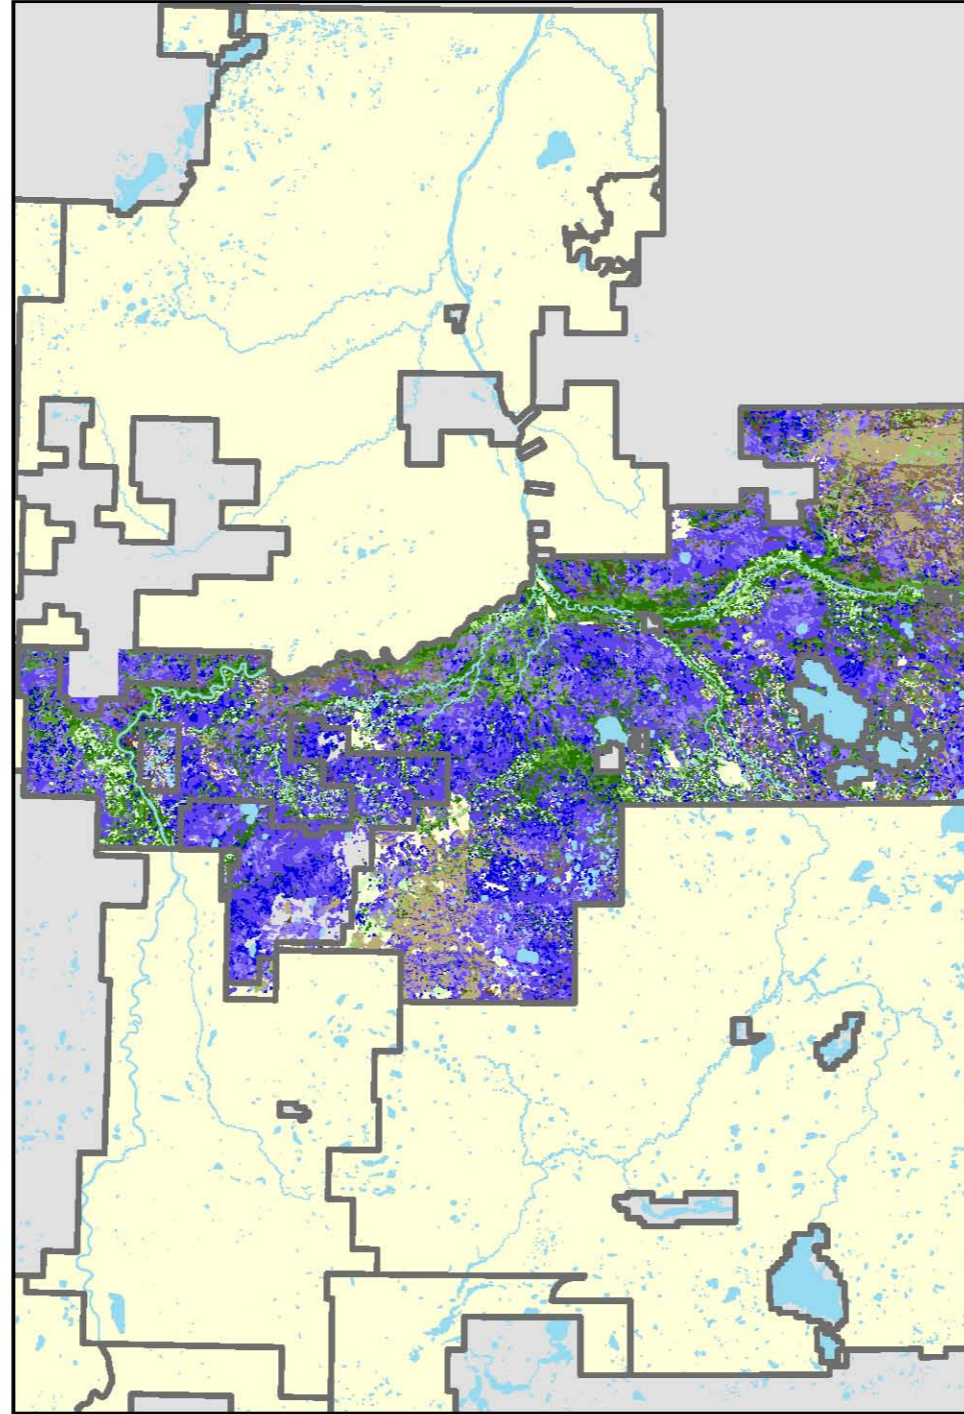

Seral Stages

FMU A14

Year 2006

Year 2016

Year 2056

Seral/ Vegetation Type

- Young Mesic
- Immature Mesic
- Mature Mesic
- Old Mesic
- Young Pine
- Immature Pine
- Mature Pine
- Old Pine
- Young Black Spruce
- Immature Black Spruce
- Mature Black Spruce
- Old Black Spruce

Base Information

- Lakes/ Rivers
- Forest Management Unit