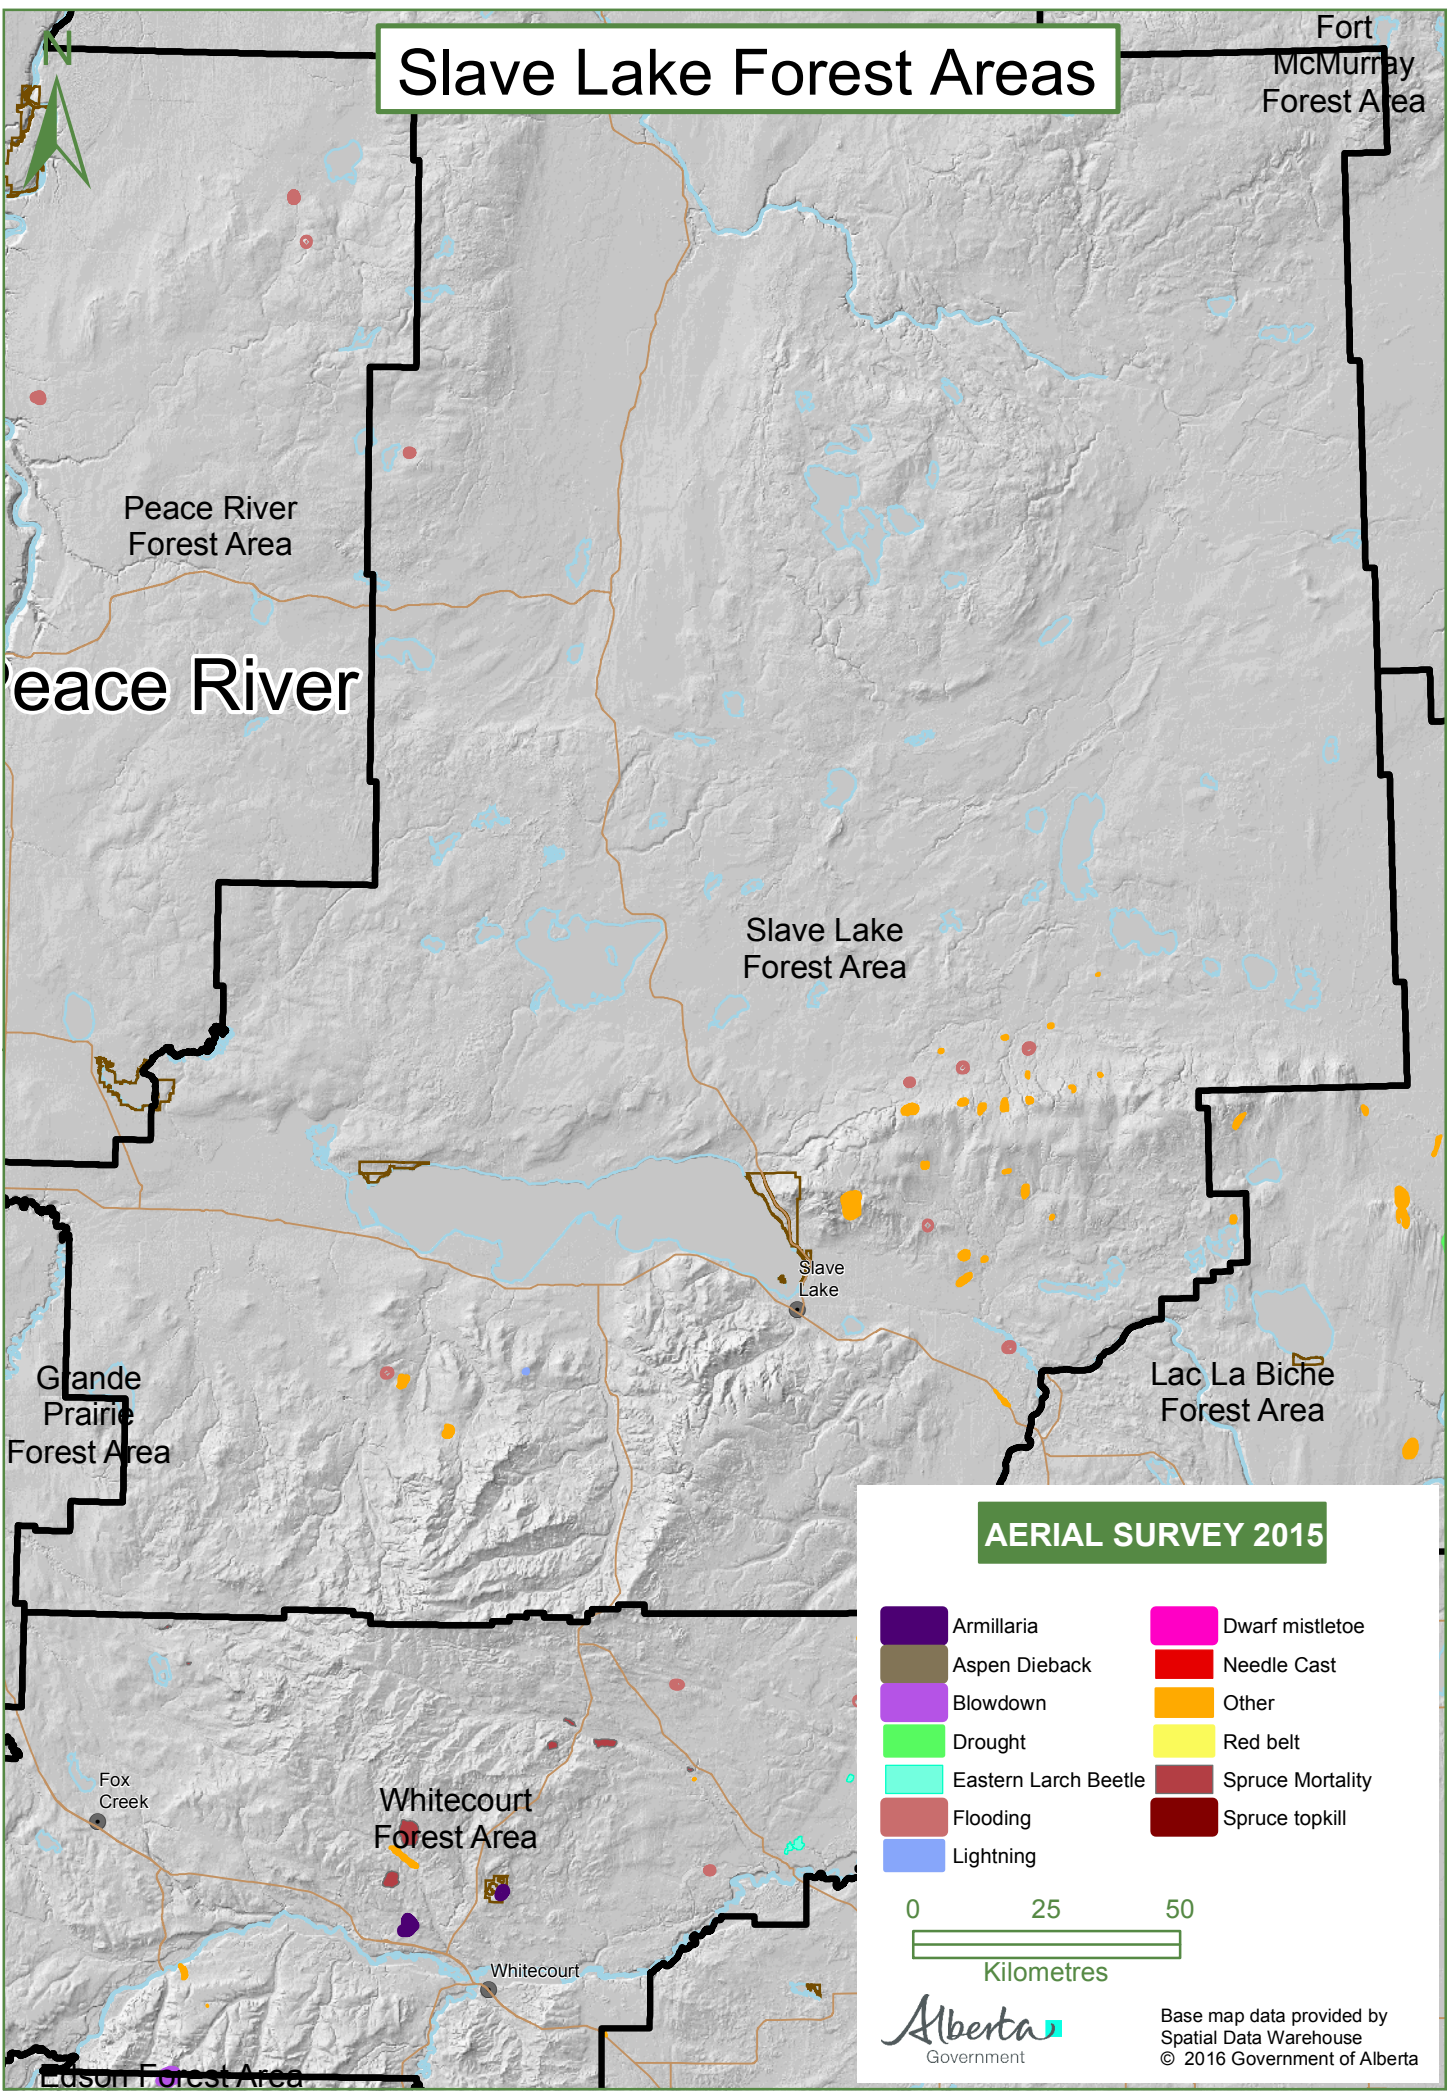

Slave Lake Forest Areas

AERIAL SURVEY 2015

- Armillaria
- Aspen Dieback
- Blowdown
- Drought
- Eastern Larch Beetle
- Flooding
- Lightning
- Dwarf mistletoe
- Needle Cast
- Other
- Red belt
- Spruce Mortality
- Spruce topkill