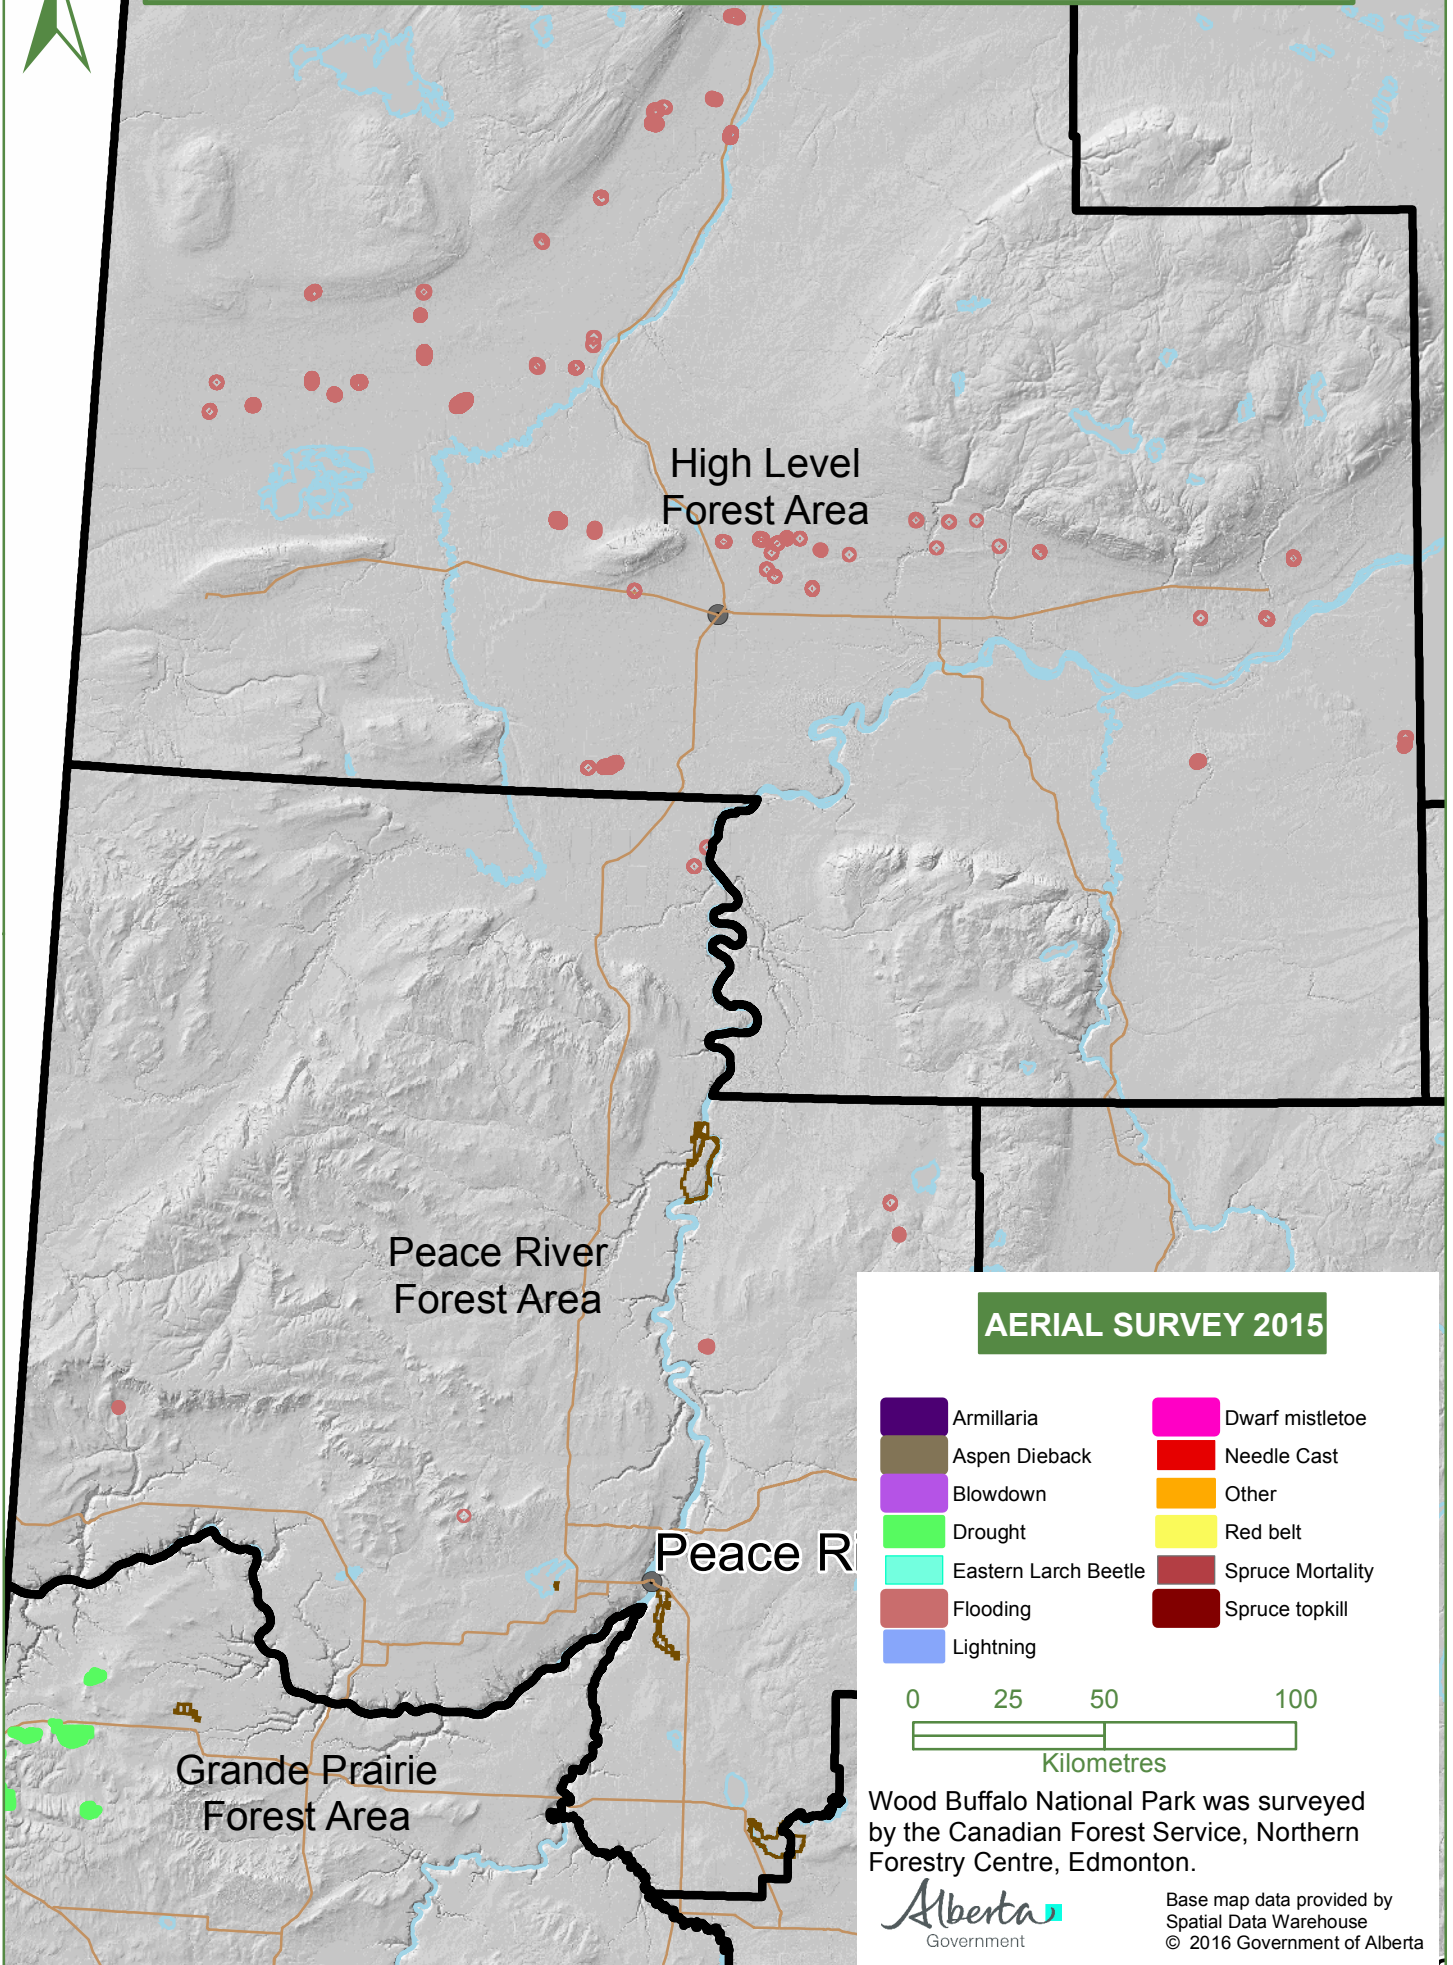

# Peace River, High Level Forest Areas

## AERIAL SURVEY 2015

- |                      |                  |
|----------------------|------------------|
| Armillaria           | Dwarf mistletoe  |
| Aspen Dieback        | Needle Cast      |
| Blowdown             | Other            |
| Drought              | Red belt         |
| Eastern Larch Beetle | Spruce Mortality |
| Flooding             | Spruce topkill   |
| Lightning            |                  |

0 25 50 100

Kilometres

Wood Buffalo National Park was surveyed by the Canadian Forest Service, Northern Forestry Centre, Edmonton.

Base map data provided by Spatial Data Warehouse © 2016 Government of Alberta