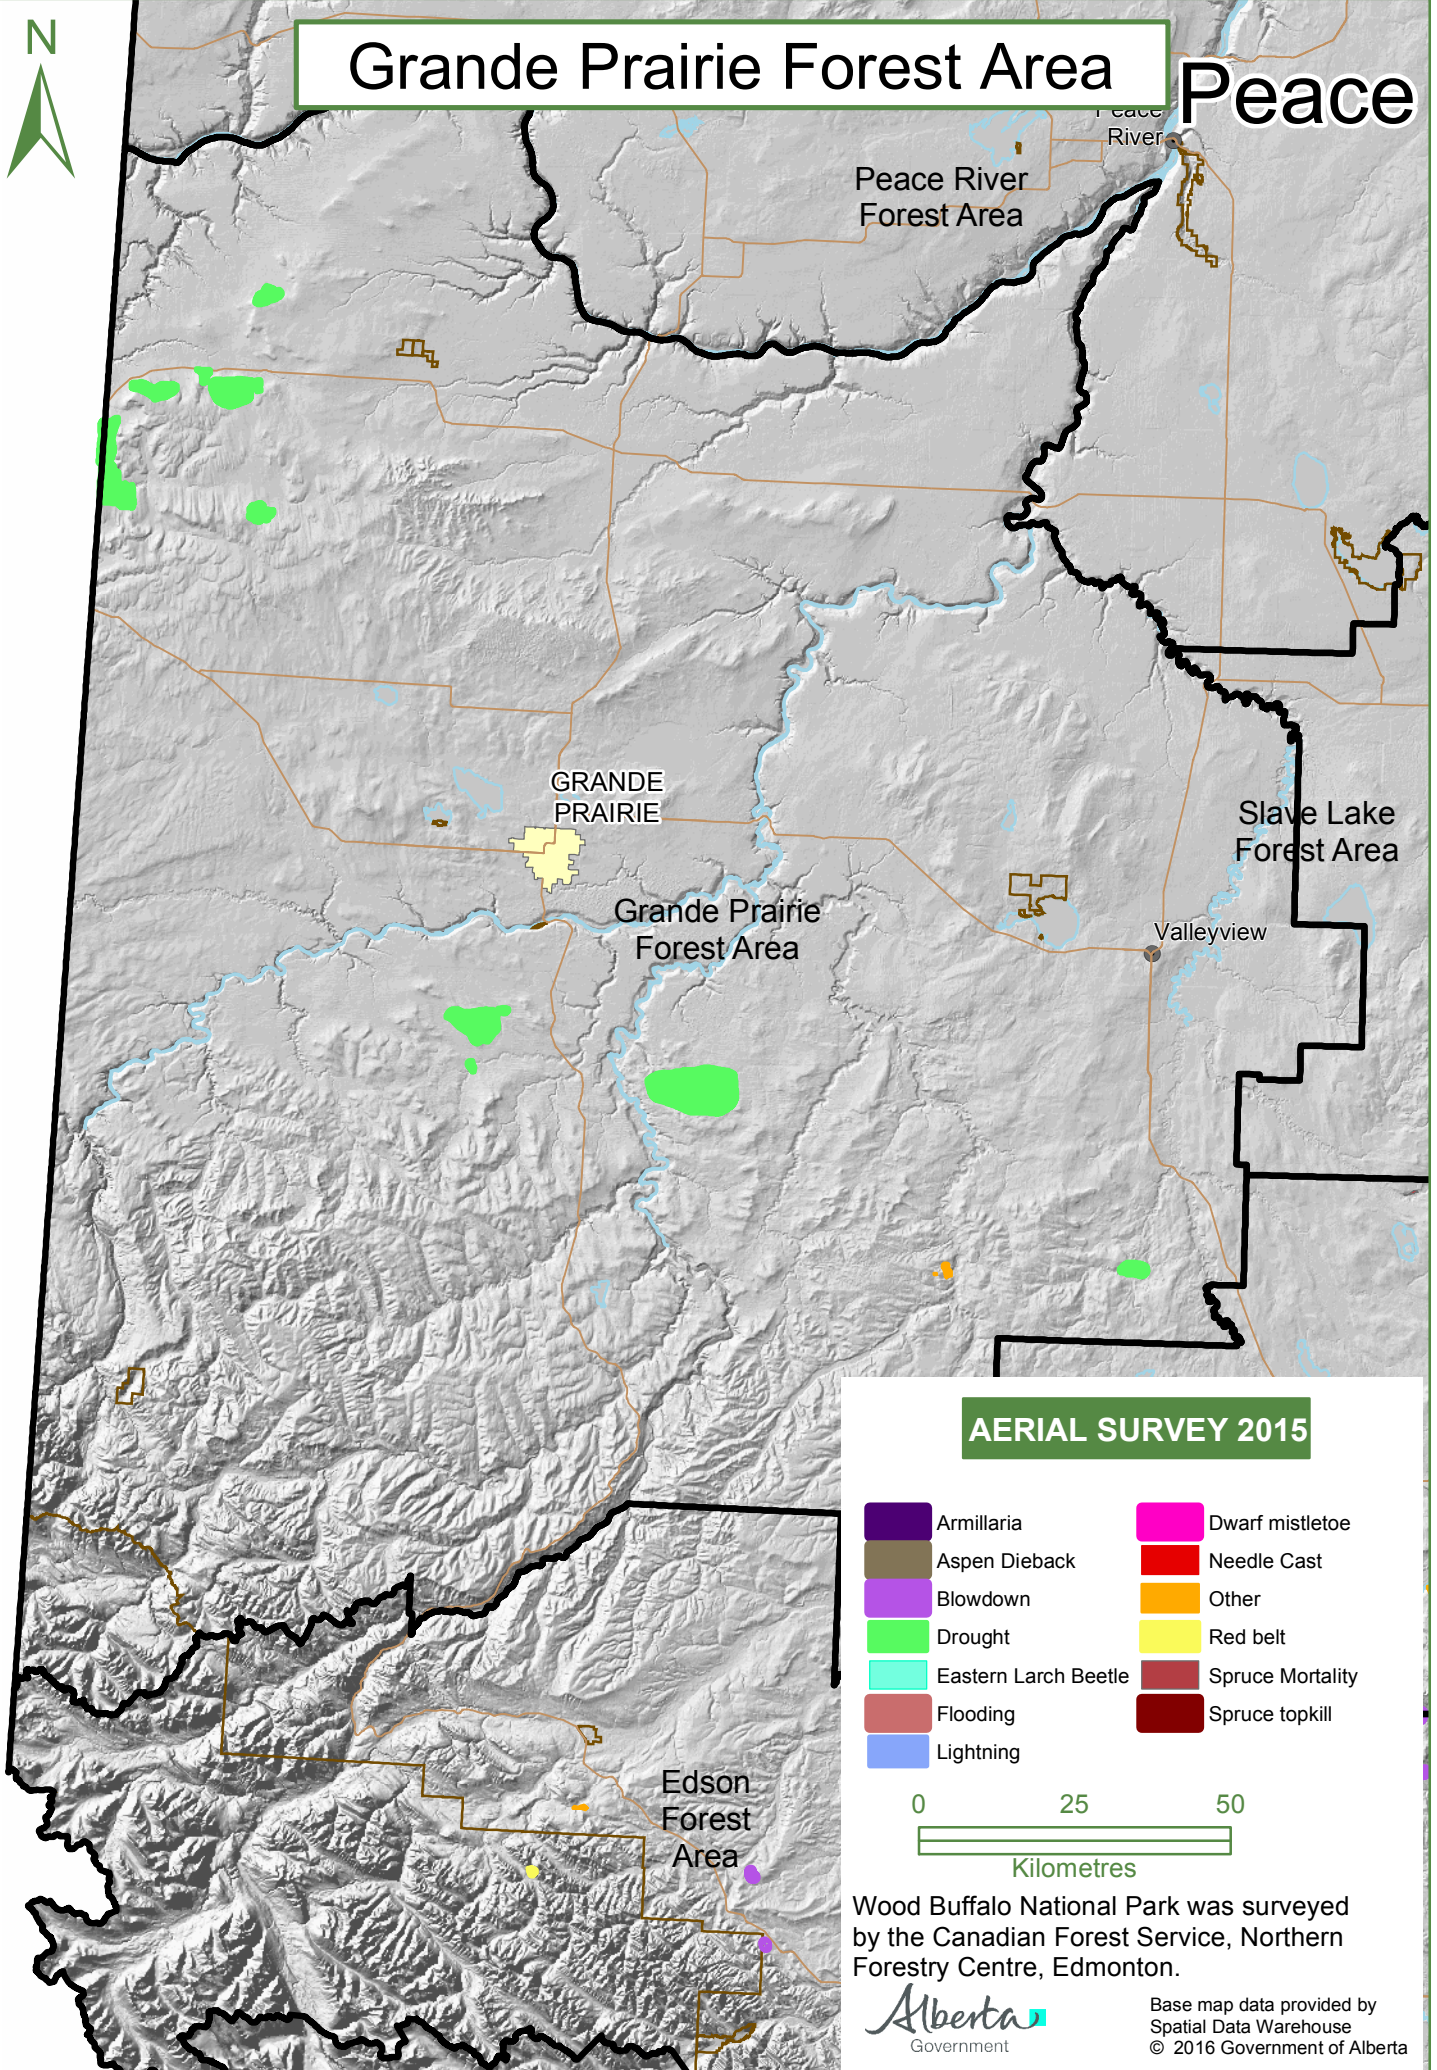

Grande Prairie Forest Area

Peace

AERIAL SURVEY 2015

- | | |
|----------------------|------------------|
| Armillaria | Dwarf mistletoe |
| Aspen Dieback | Needle Cast |
| Blowdown | Other |
| Drought | Red belt |
| Eastern Larch Beetle | Spruce Mortality |
| Flooding | Spruce topkill |
| Lightning | |

Wood Buffalo National Park was surveyed by the Canadian Forest Service, Northern Forestry Centre, Edmonton.

Base map data provided by Spatial Data Warehouse © 2016 Government of Alberta