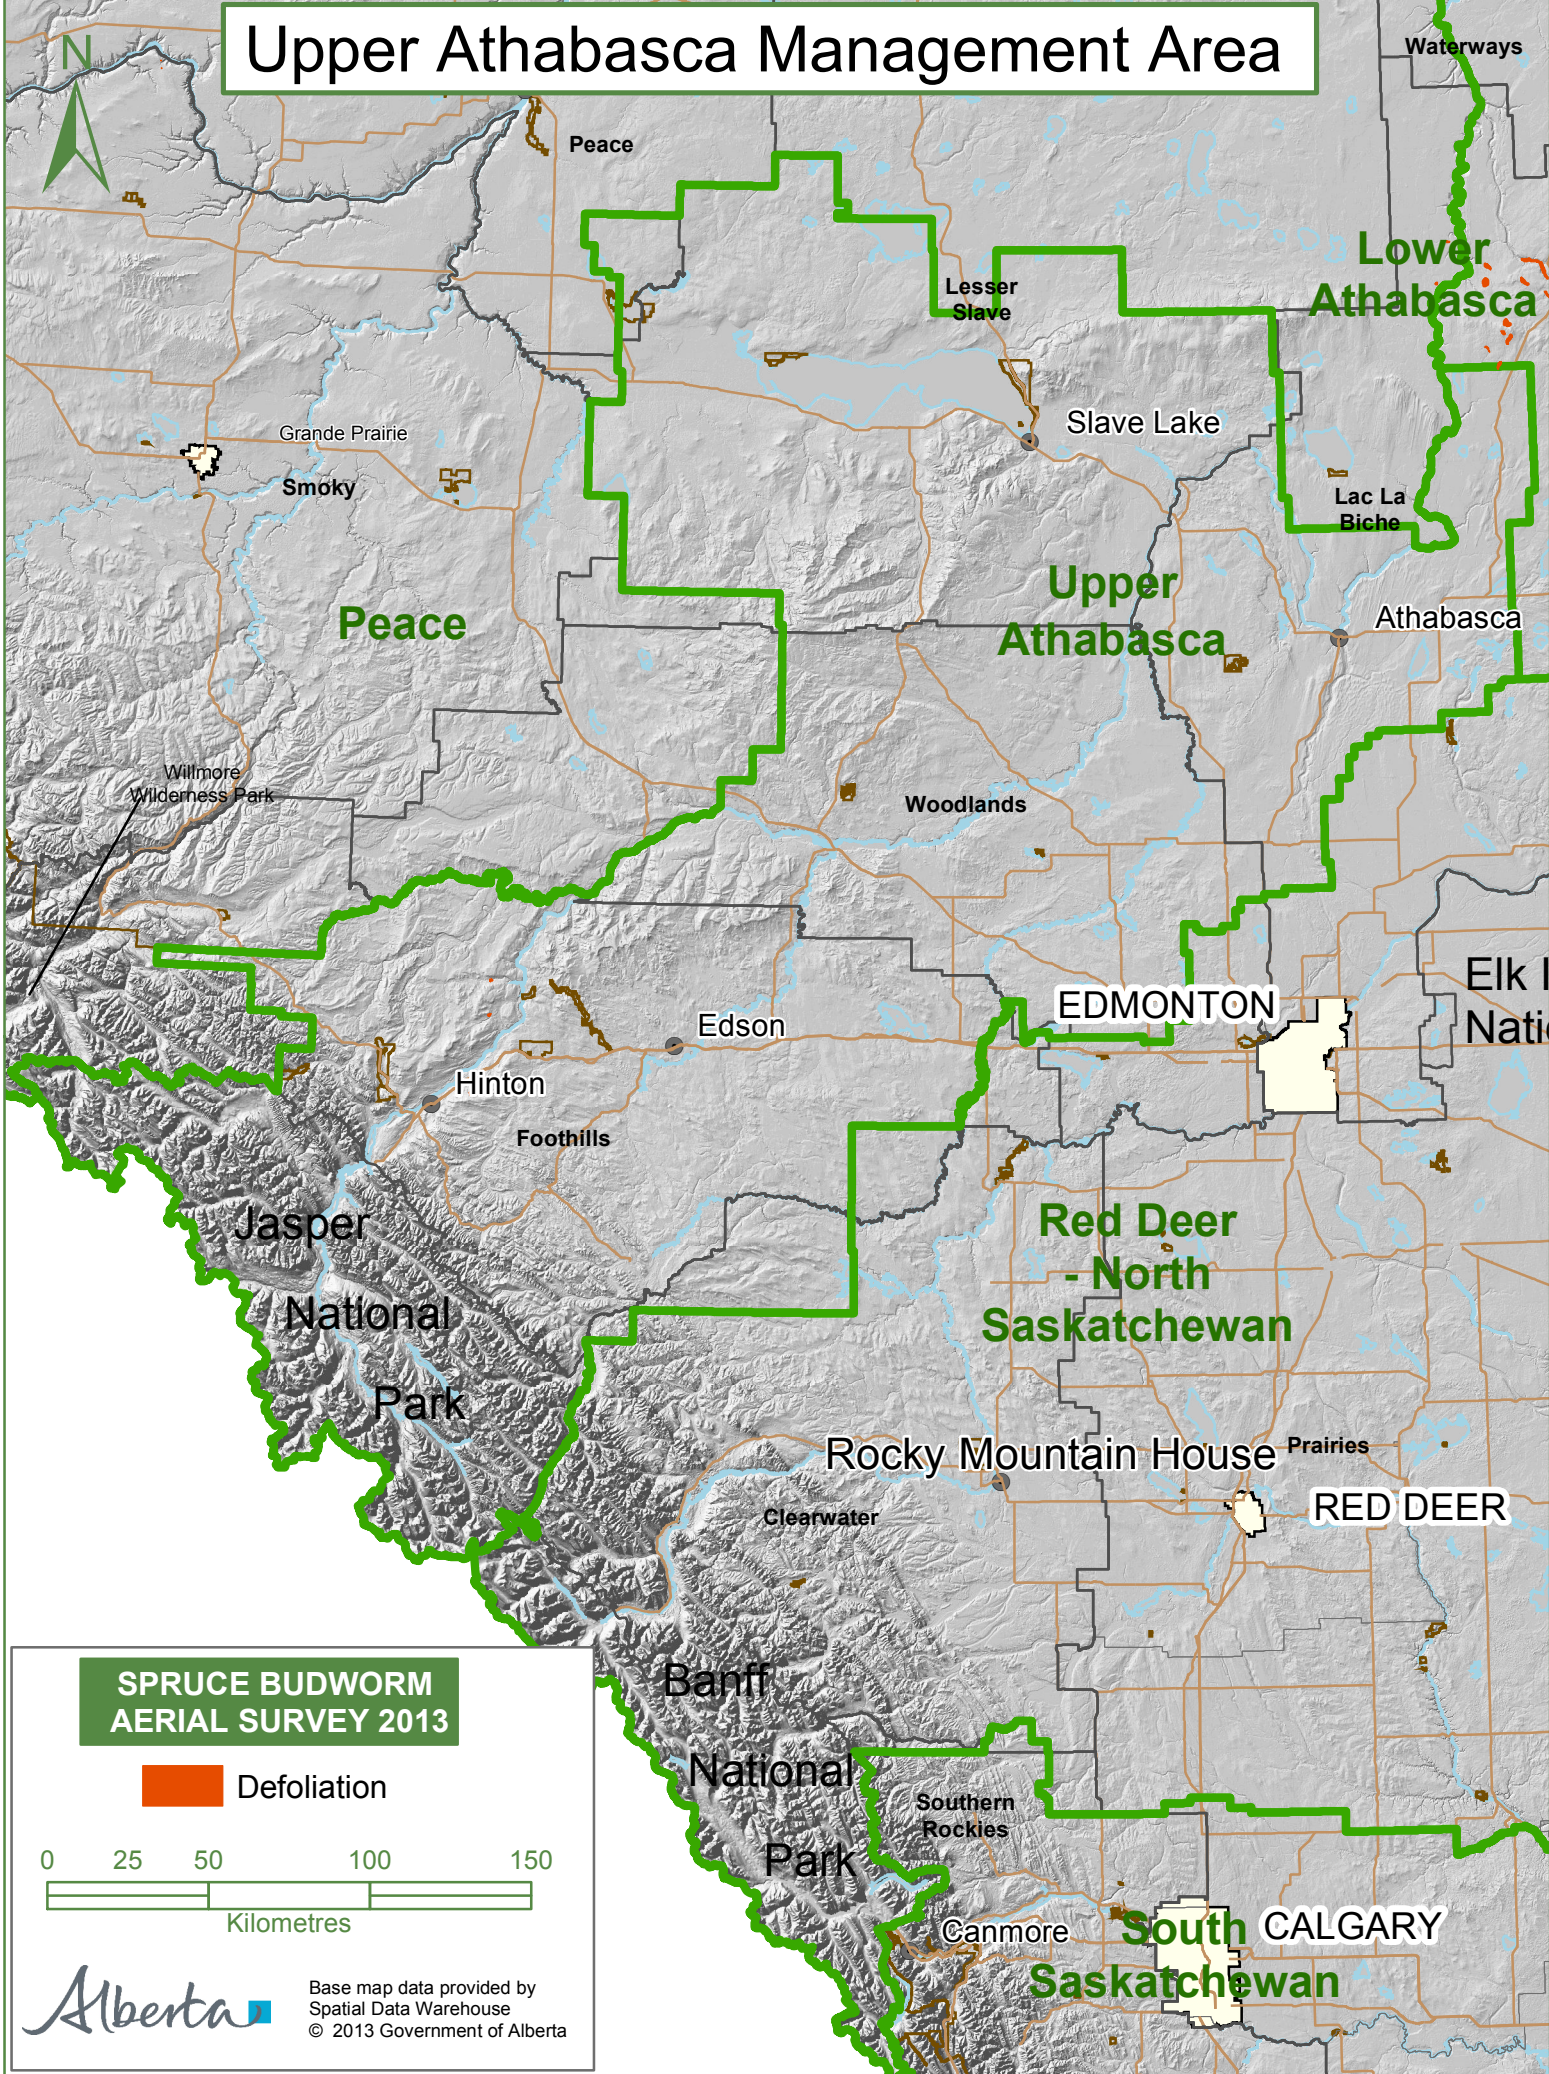

Upper Athabasca Management Area

SPRUCE BUDWORM AERIAL SURVEY 2013

 Defoliation

Alberta

Base map data provided by
Spatial Data Warehouse
© 2013 Government of Alberta