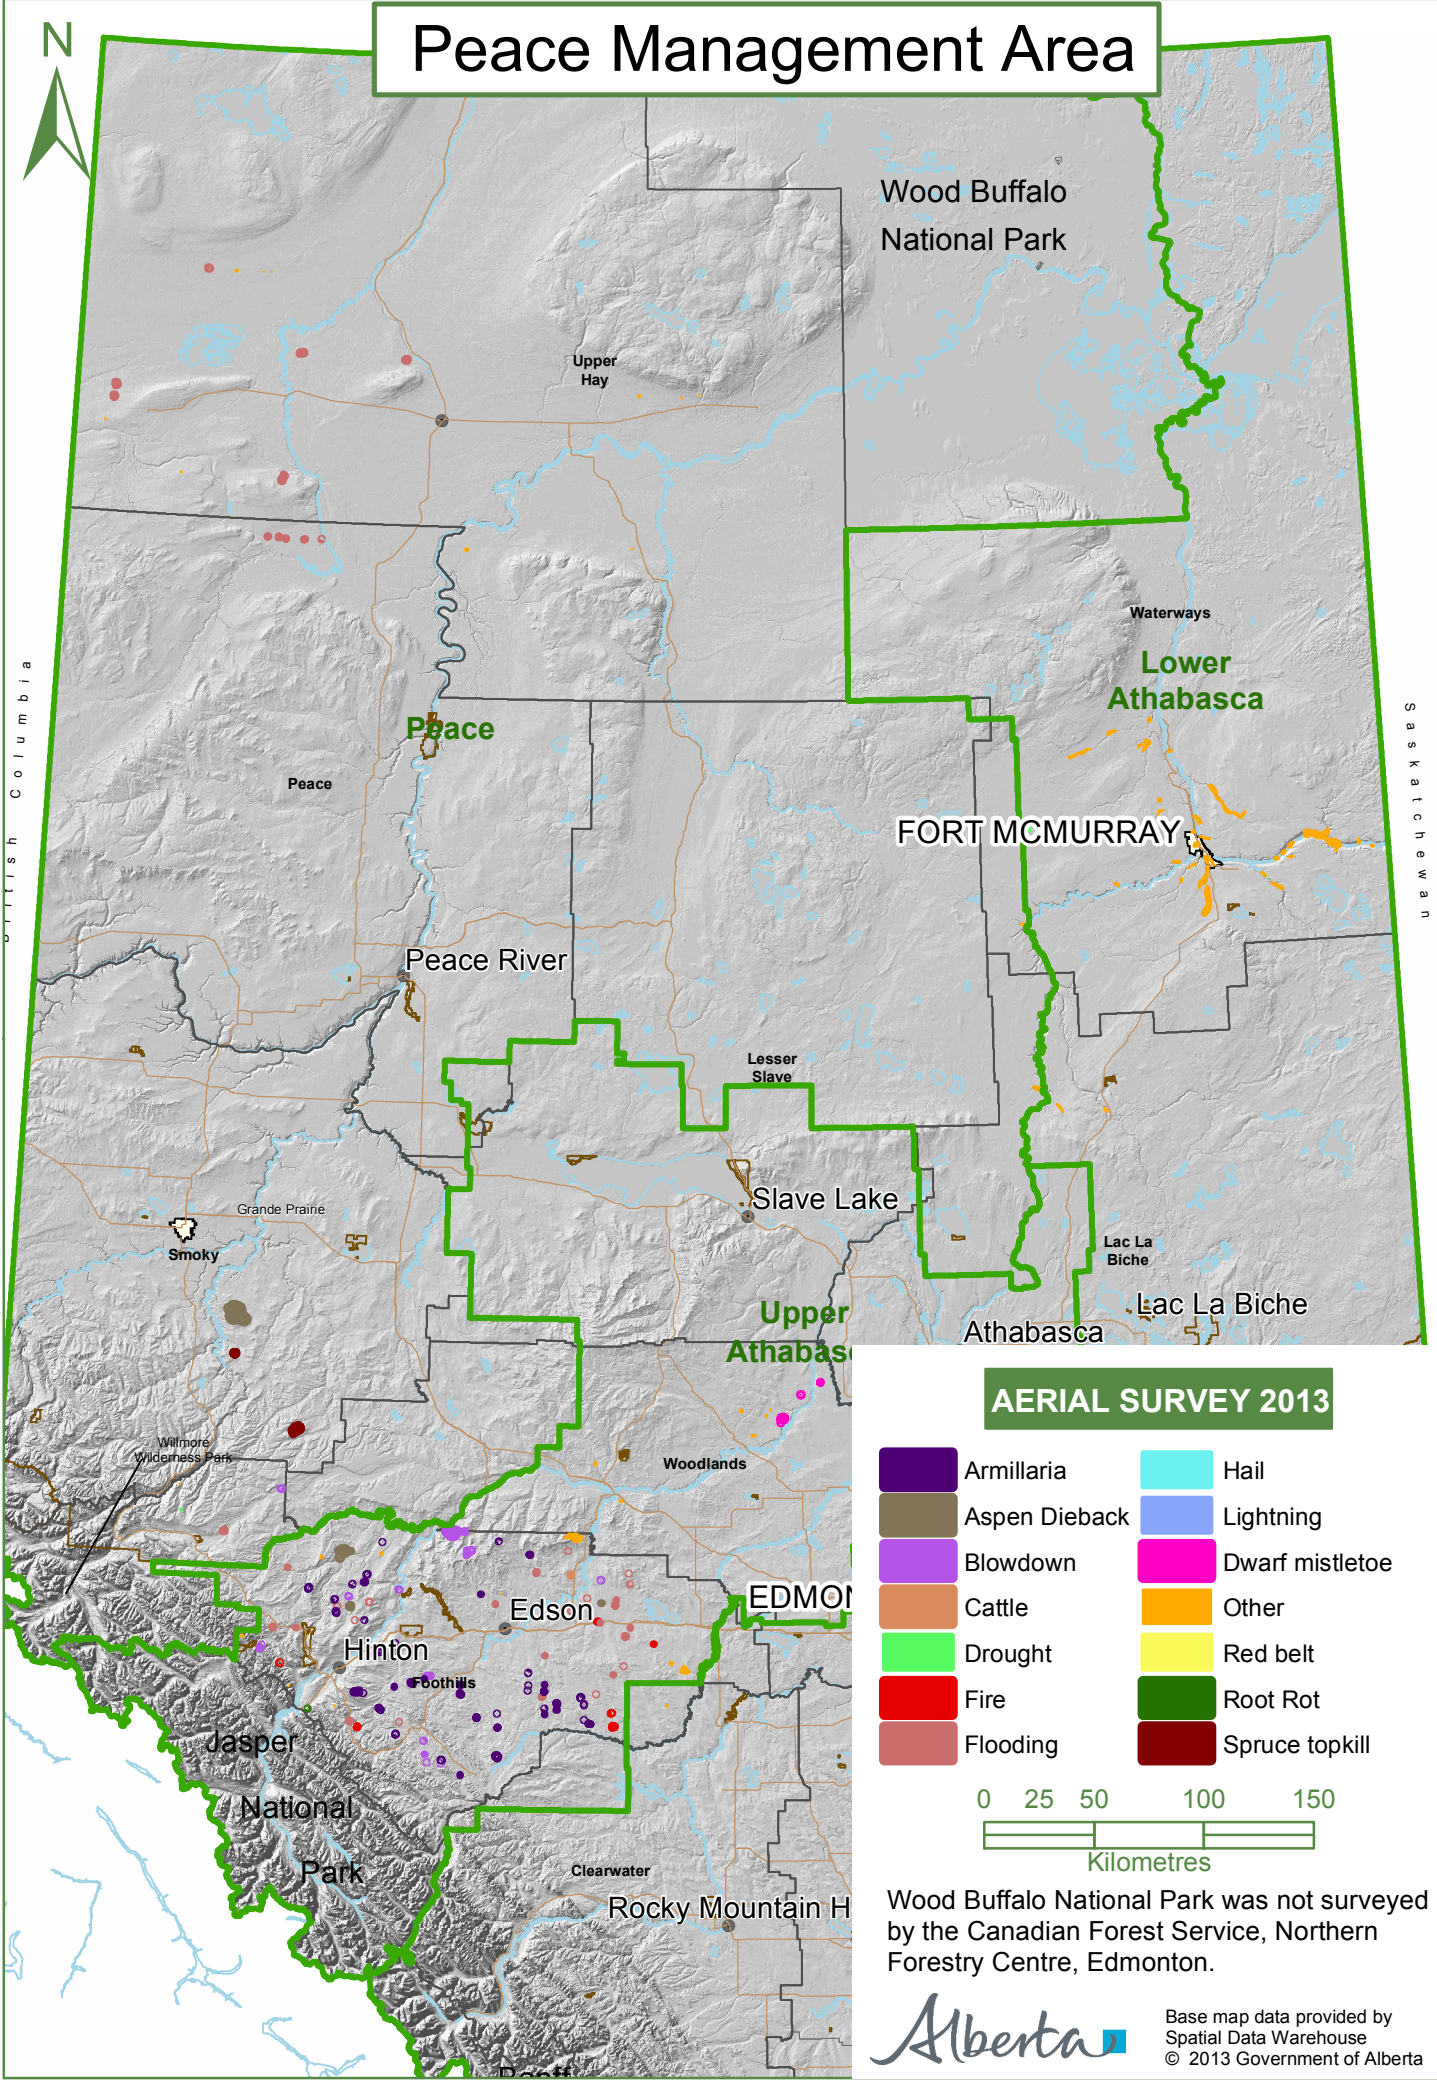

# Peace Management Area

Wood Buffalo National Park was not surveyed by the Canadian Forest Service, Northern Forestry Centre, Edmonton.

Base map data provided by Spatial Data Warehouse © 2013 Government of Alberta