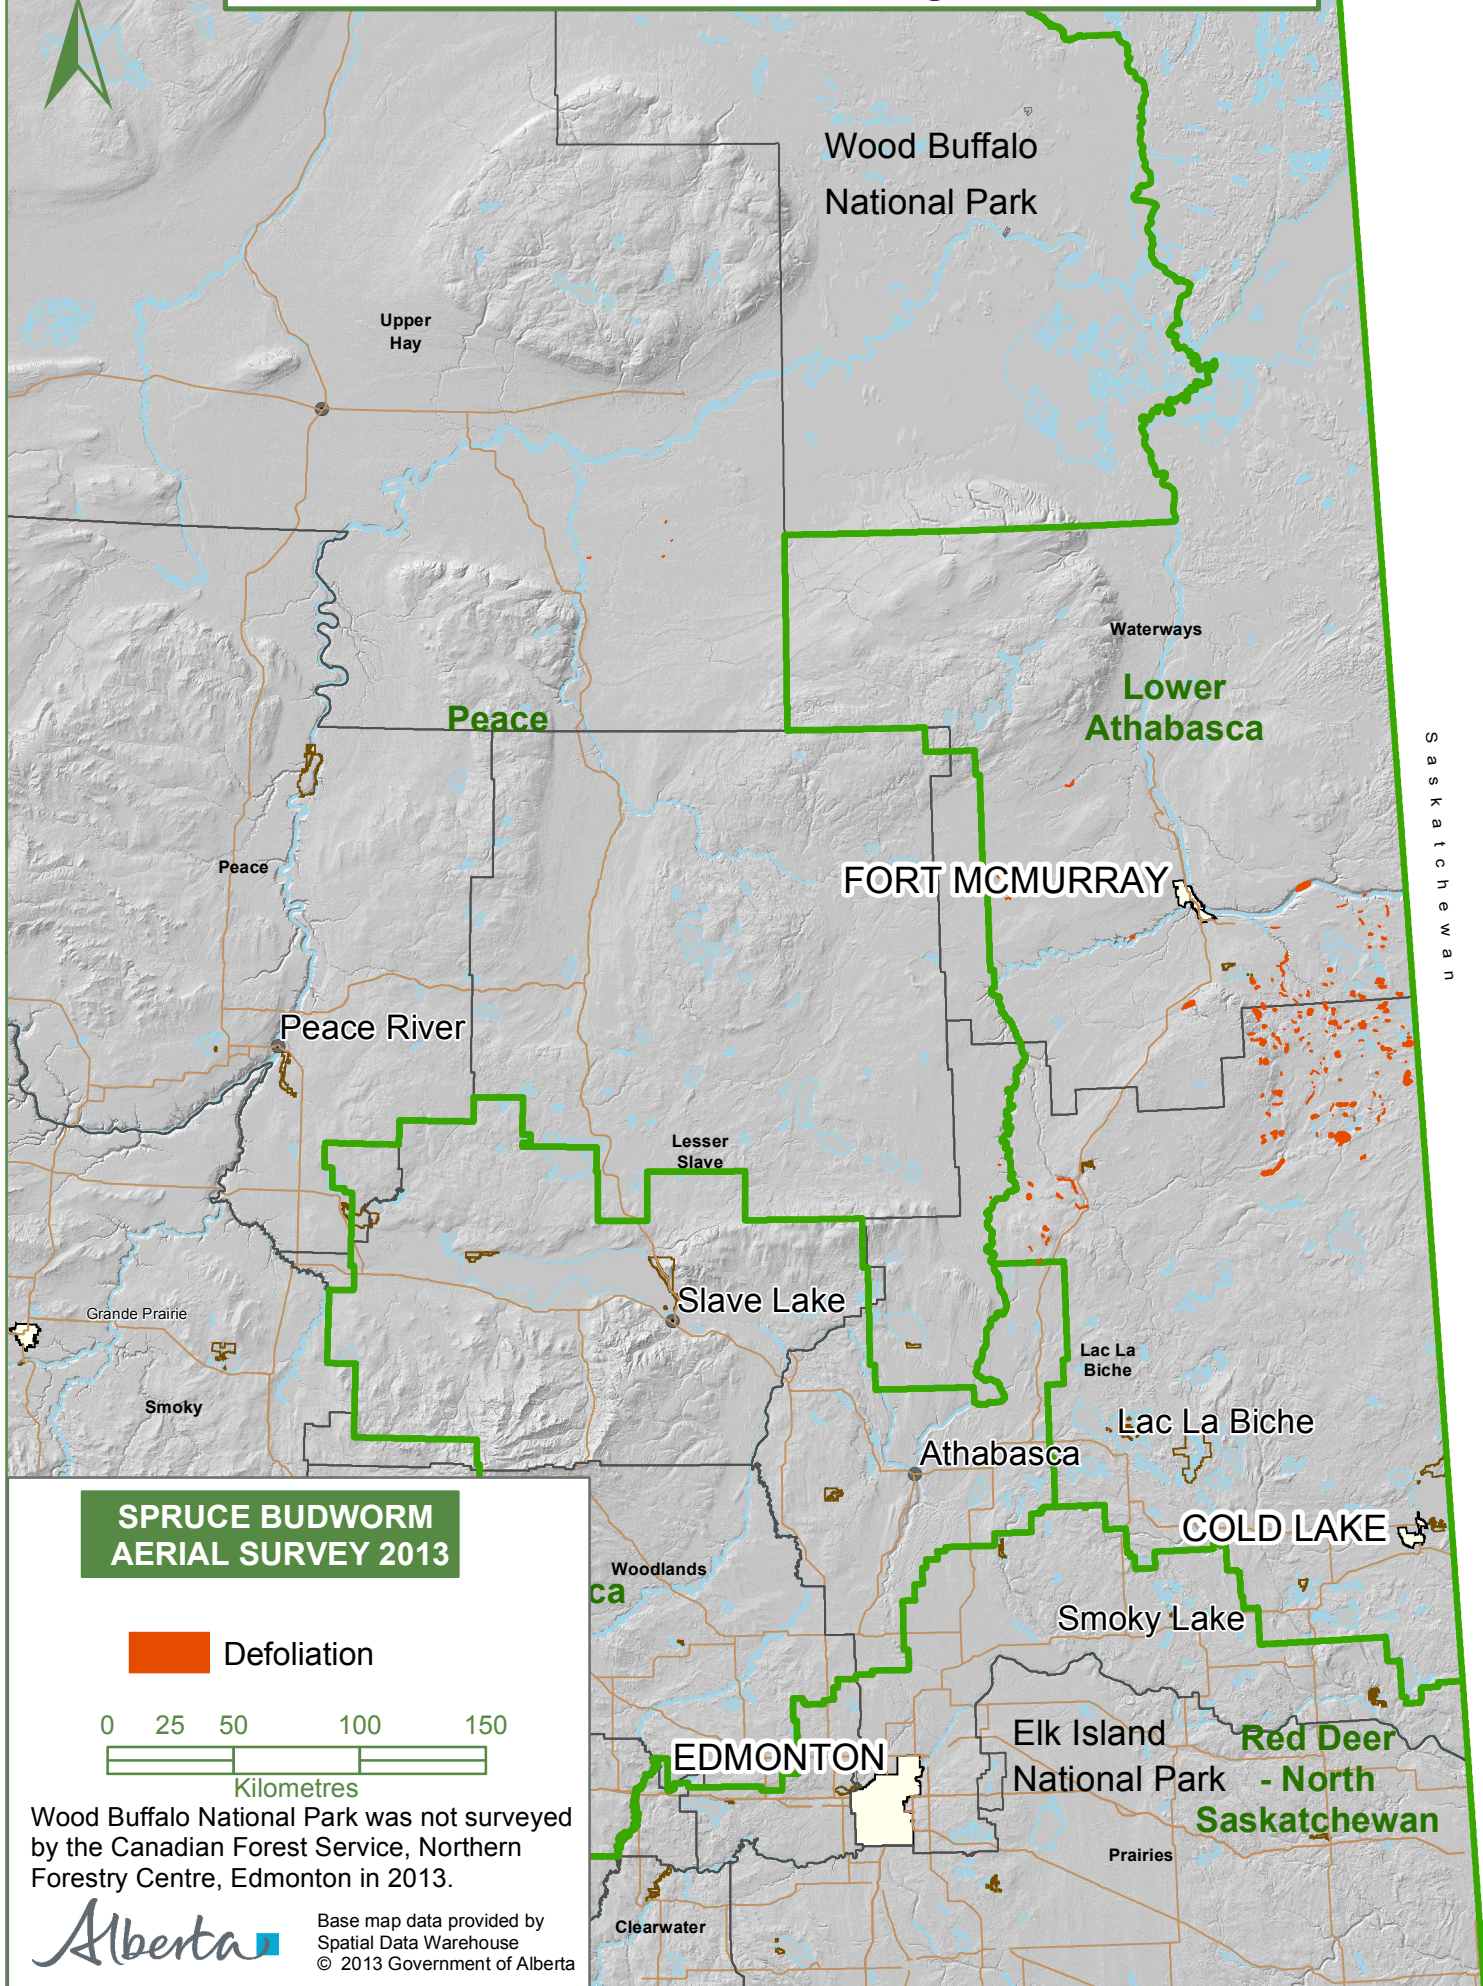

# Lower Athabasca Management Area

## SPRUCE BUDWORM AERIAL SURVEY 2013

 Defoliation

Wood Buffalo National Park was not surveyed by the Canadian Forest Service, Northern Forestry Centre, Edmonton in 2013.

Base map data provided by Spatial Data Warehouse © 2013 Government of Alberta