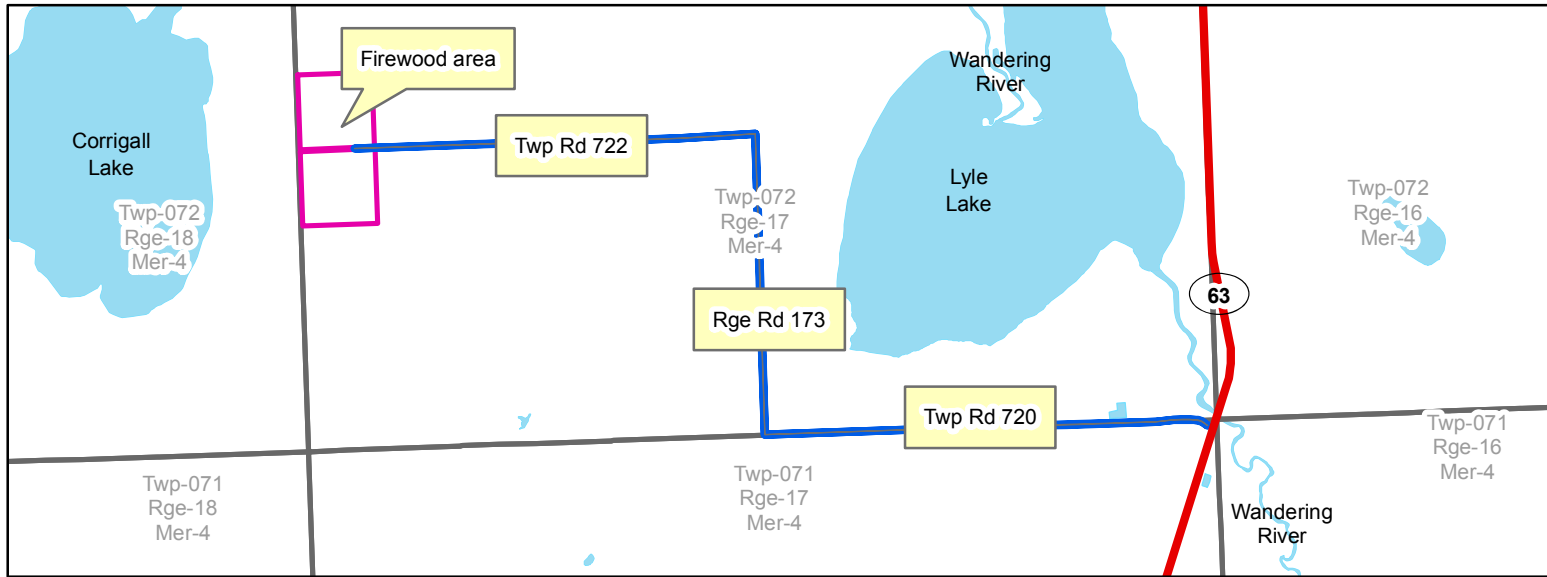

Wandering River Firewood Area

Directions to Wandering River Firewood Area:

1. From the Village of Wandering river, Travel west on Twp Rd 720 approximately 4.9km.
2. Turn right (north) on to Rge Rd 173 and travel 3.3 km.
3. Turn left on to Twp 722. Go west 4.3km to firewood area. Area will be north and south of the road

Special Conditions:

- No cutting within 100m of Road
- Allowed harvest:
 - > Dead Spruce
 - > Green Birch and Aspen
 - > Green Spruce (SELECTIVE HARVEST - Leave one Standing Tree for every stump)

Legend

- Highway
- Suggested Route

Smartphone Directions:

Type in these Co-ordinates into a Navigational app:

55.2302, -112.6145

112°38'W 112°38'W 112°38'W 112°37'W 112°37'W 112°37'W 112°36'W 112°36'W 112°36'W 112°35'W