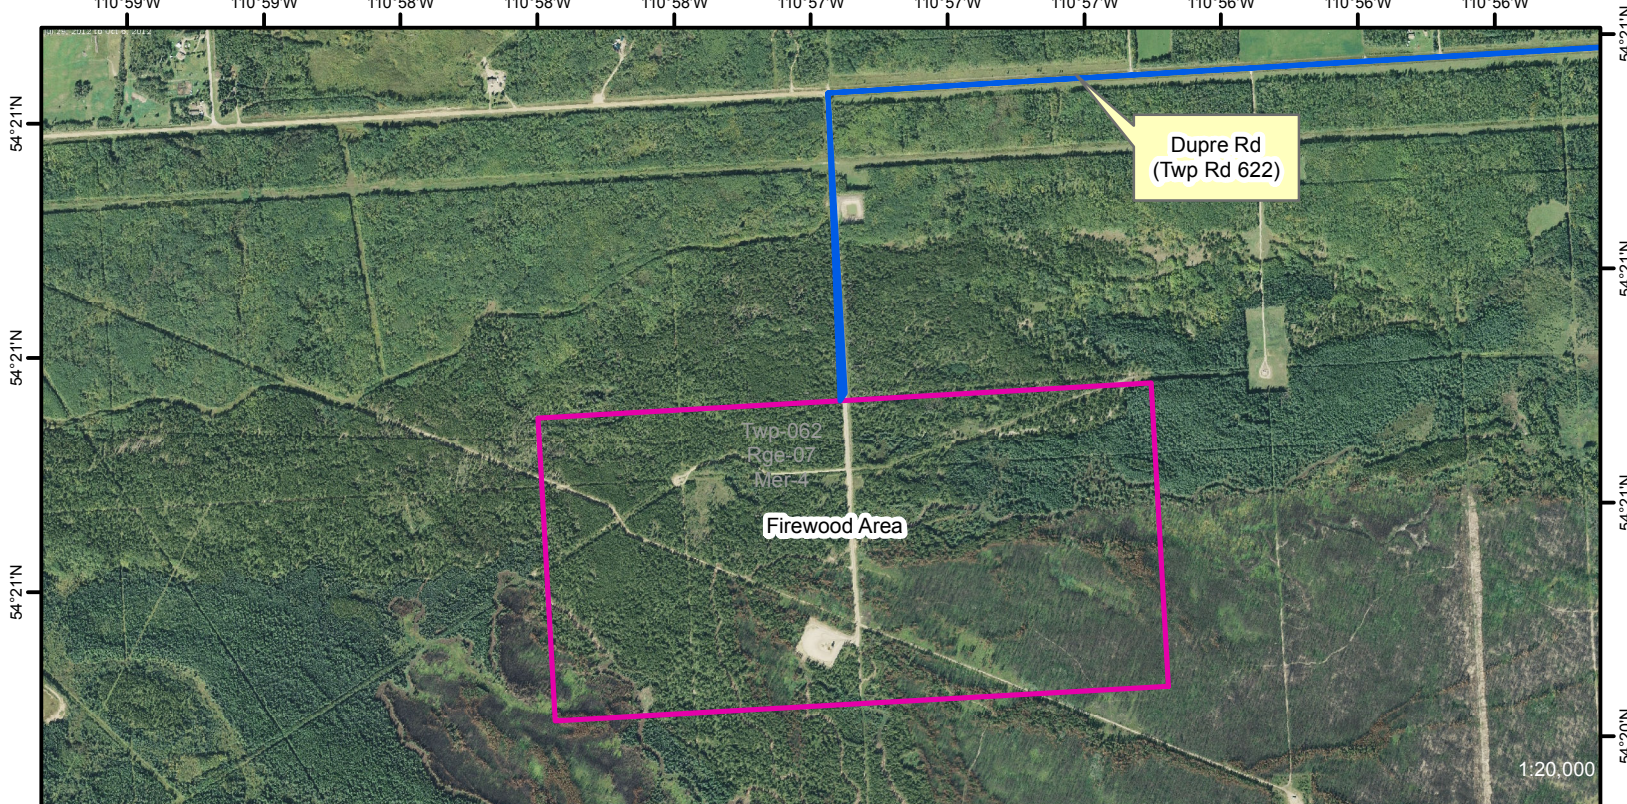

### Directions to Dupre Firewood Area:

1. From Bonnyville, go north on Highway 41. At Dupre Road (TWP Rd 622) turn left (west).
2. Proceed west 12.8km, then turn left (south). Go 800m and you will arrive in the area.

### Legend

- Highway
- Suggested Route

### Smartphone Directions:

Type in these Co-ordinates into a Navigational app:

54.3333, -110.9500

110°59'W 110°59'W 110°58'W 110°58'W 110°57'W 110°57'W 110°57'W 110°56'W 110°56'W 110°56'W

1:20,000