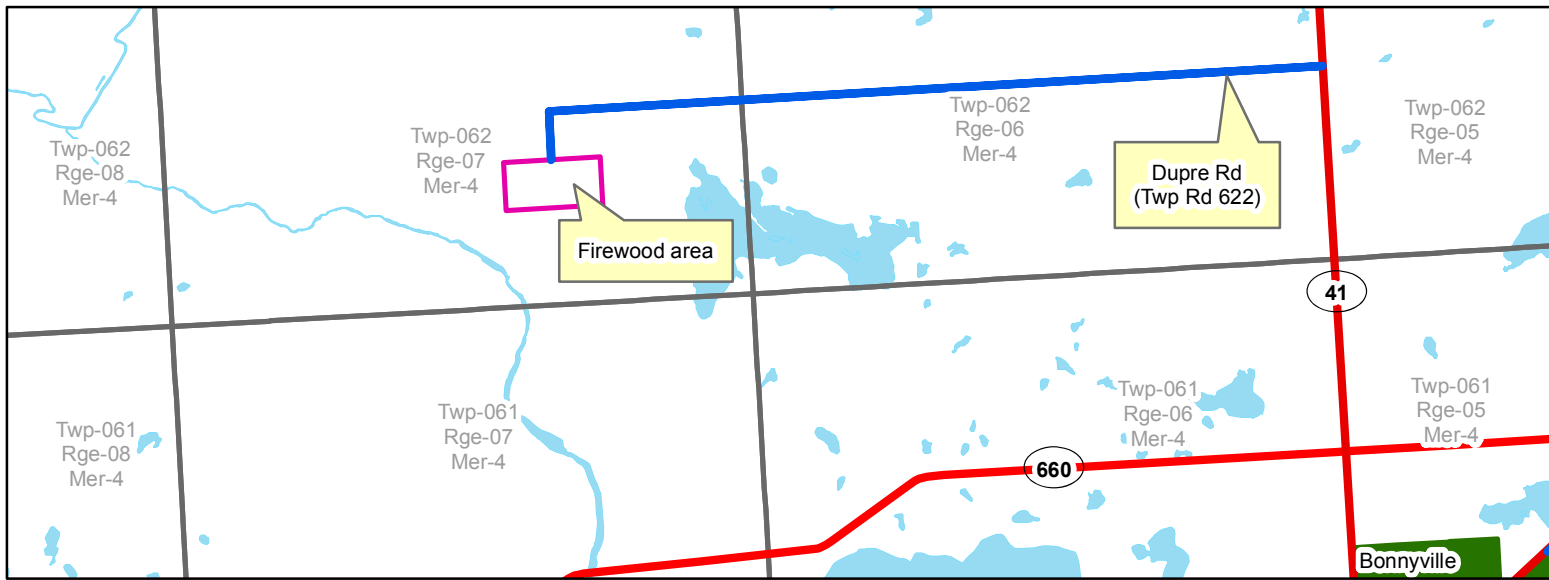

### Directions to Dupre Firewood Area:

1. From Bonnyville, go north on Highway 41. At Dupre Road (TWP Rd 622) turn left (west).
2. Proceed west 12.8km, then turn left (south). Go 800m and you will arrive in the area.

### Legend

- Highway
- Suggested Route

### Smartphone Directions:

Type in these Co-ordinates into a Navigational app:

54.3333, -110.9500

110°59'W 110°59'W 110°58'W 110°58'W 110°57'W 110°57'W 110°57'W 110°56'W 110°56'W 110°56'W

1:20,000