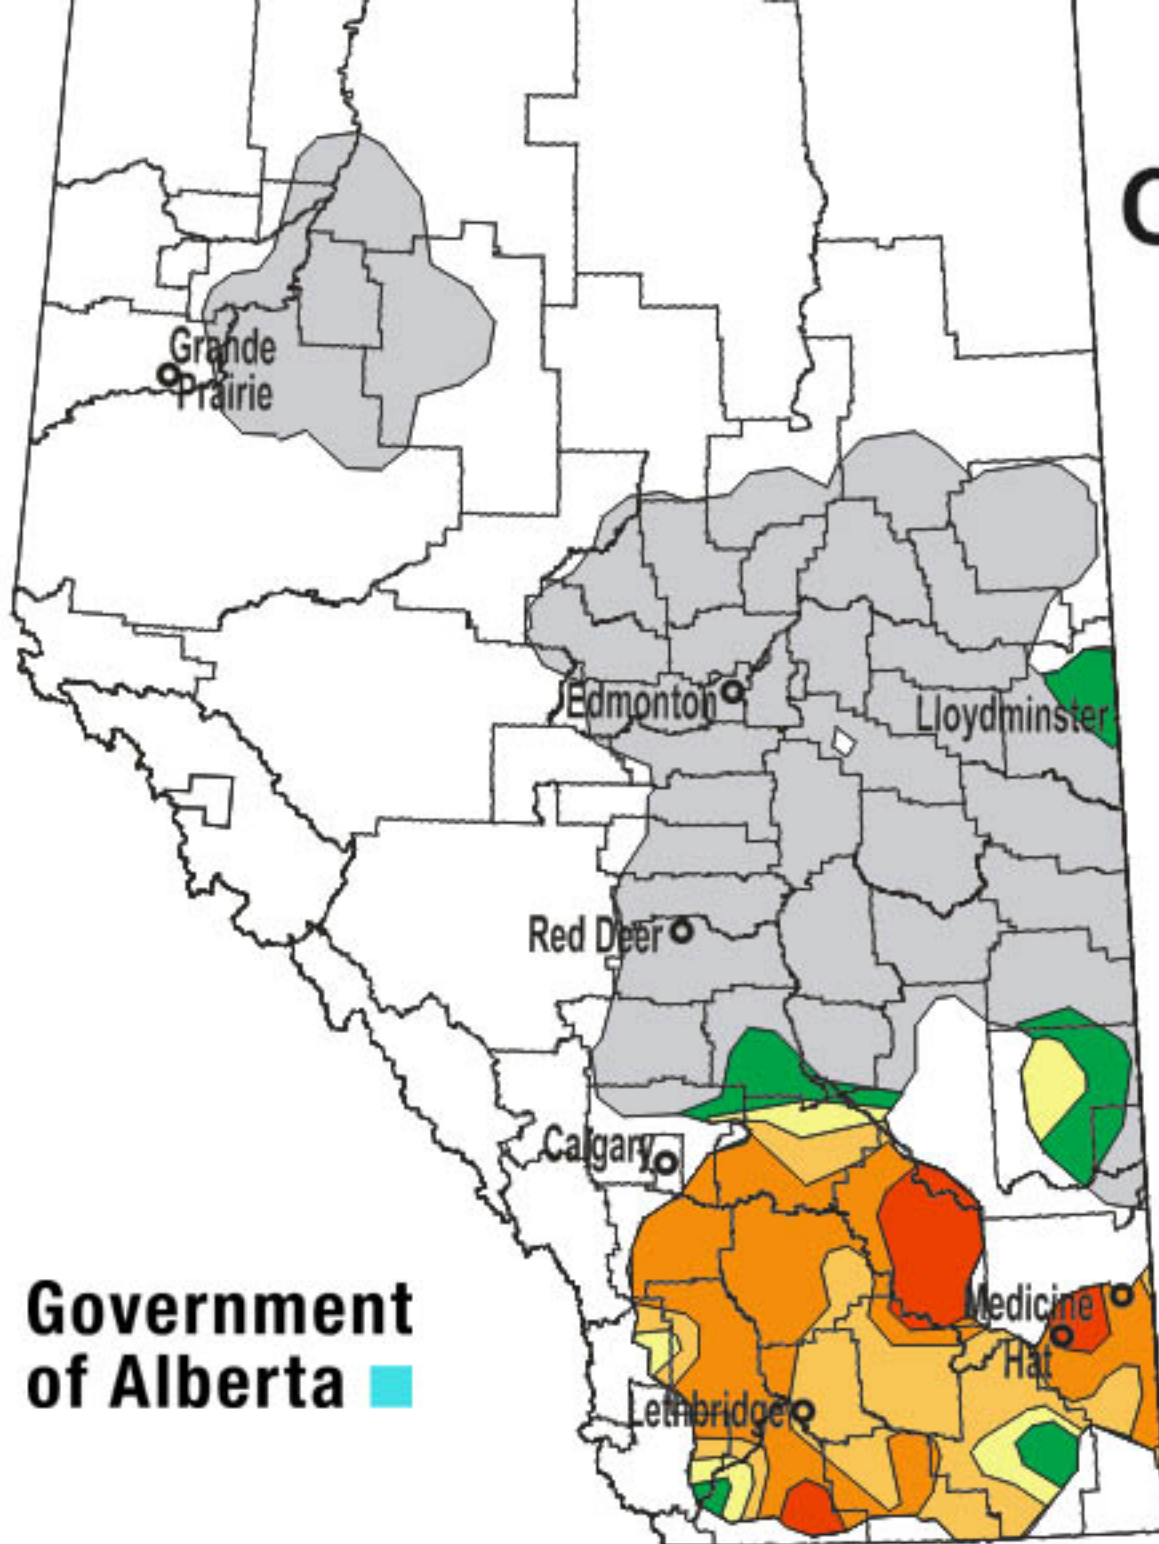

Cabbage Seedpod Weevil

2009 Survey

Government of Alberta 