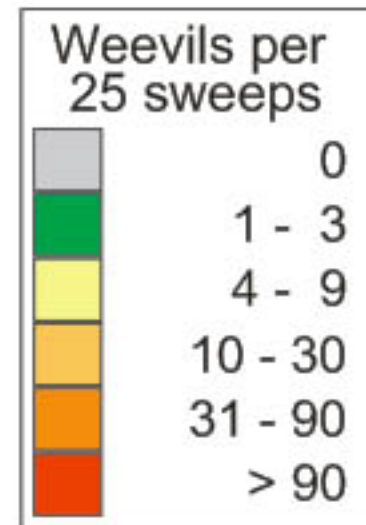

Cabbage Seedpod Weevil

2009 Survey

Government of Alberta 