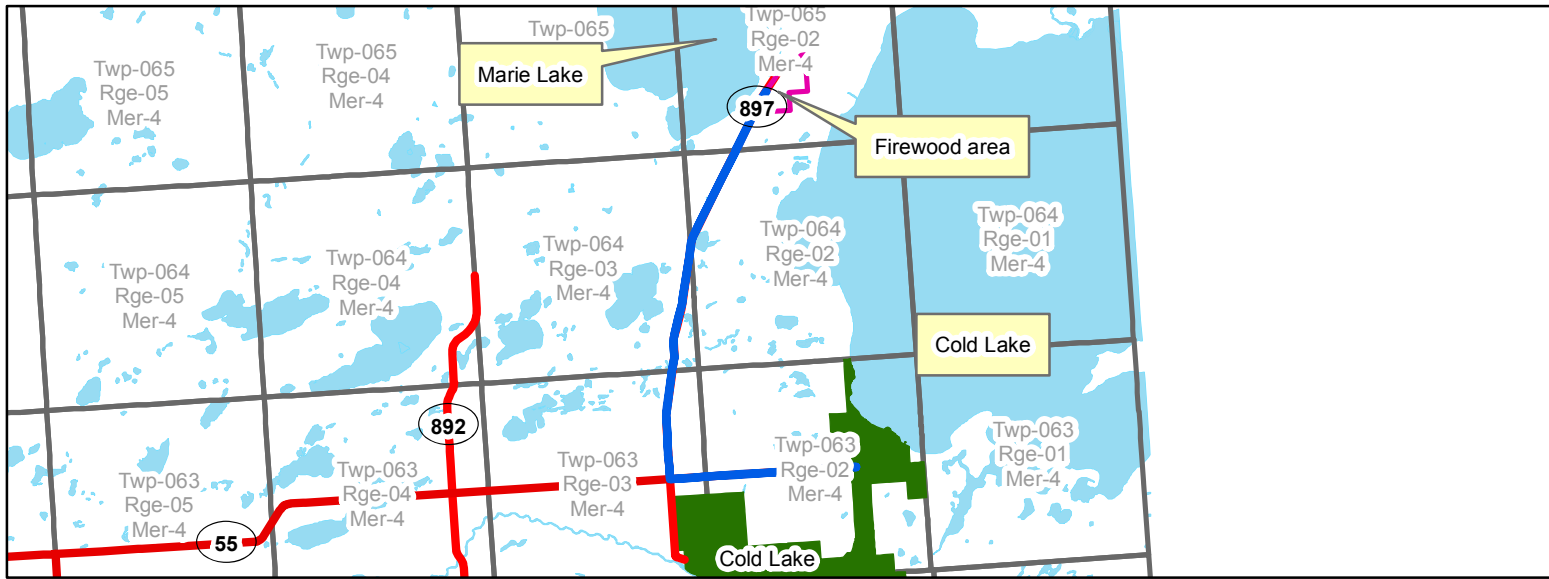

Marie Lake Firewood Area

Directions to Marie Lake Firewood Area:

1. From the interesection of Highway 55 and 897 proceed north 17km.
2. Turn right (east) on to TWP RD 651.

Legend

- Highway
- Suggested Route

Smartphone Directions:

Type in these Co-ordinates into a Navigational app:

54.6027, -110.2550

110°17'W 110°16'W 110°16'W 110°16'W 110°15'W 110°15'W 110°15'W 110°14'W 110°14'W 110°14'W 110°13'W 110°13'W 110°13'W 110°12'W 110°12'W 110°12'W 110°11'W