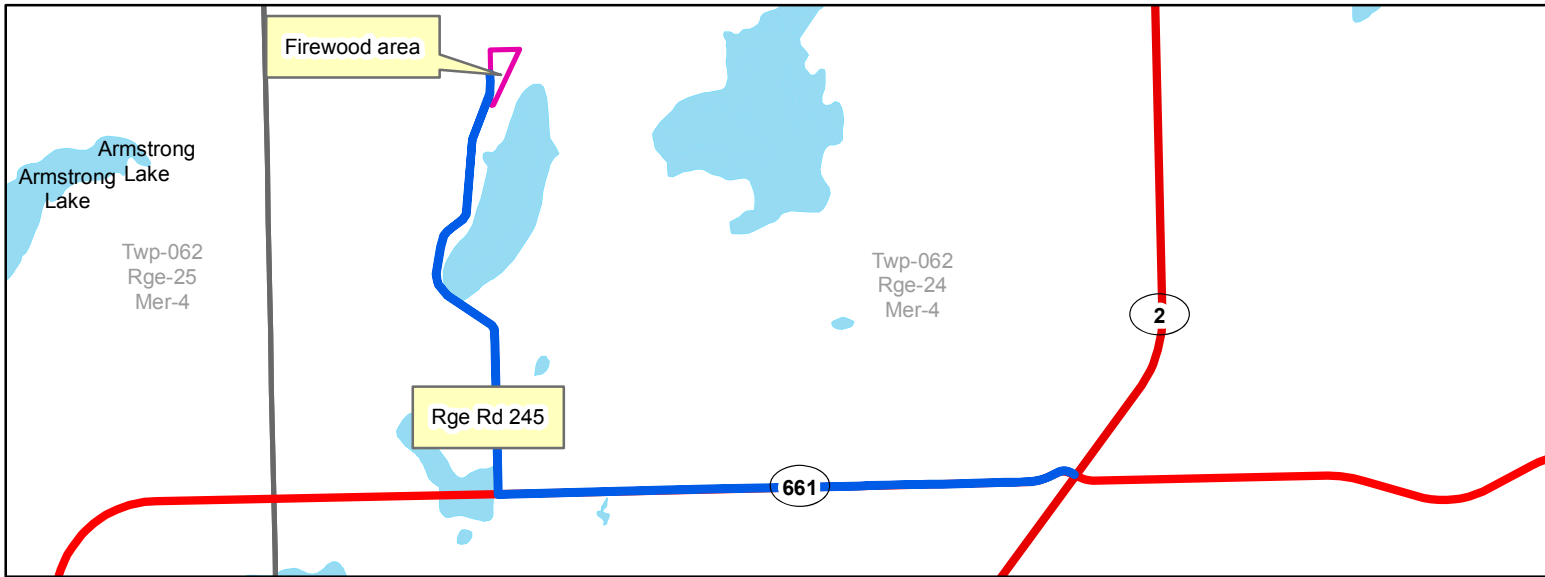

Armstrong Lake Firewood Area

Directions to Armstrong Lake Firewood Area:

1. From the Intersection of Hwy 2 and 661, go west 4.2 km to RGE RD 245.
2. Turn right on to RGE RD 245 and go north 3.4 km. The firewood area will be on your right (east). Look for the small trail into the forest.

Special Conditions:

- No cutting within 10m of Road
- No cutting within 100m of any creek or Lake

Legend

- Highway
- Suggested Route

Smartphone Directions:

Type in these Co-ordinates into a Navigational app:

54.399, -113.575

113°35'W 113°35'W 113°34'W 113°34'W 113°34'W

54°24'N

54°24'N

54°24'N

54°24'N