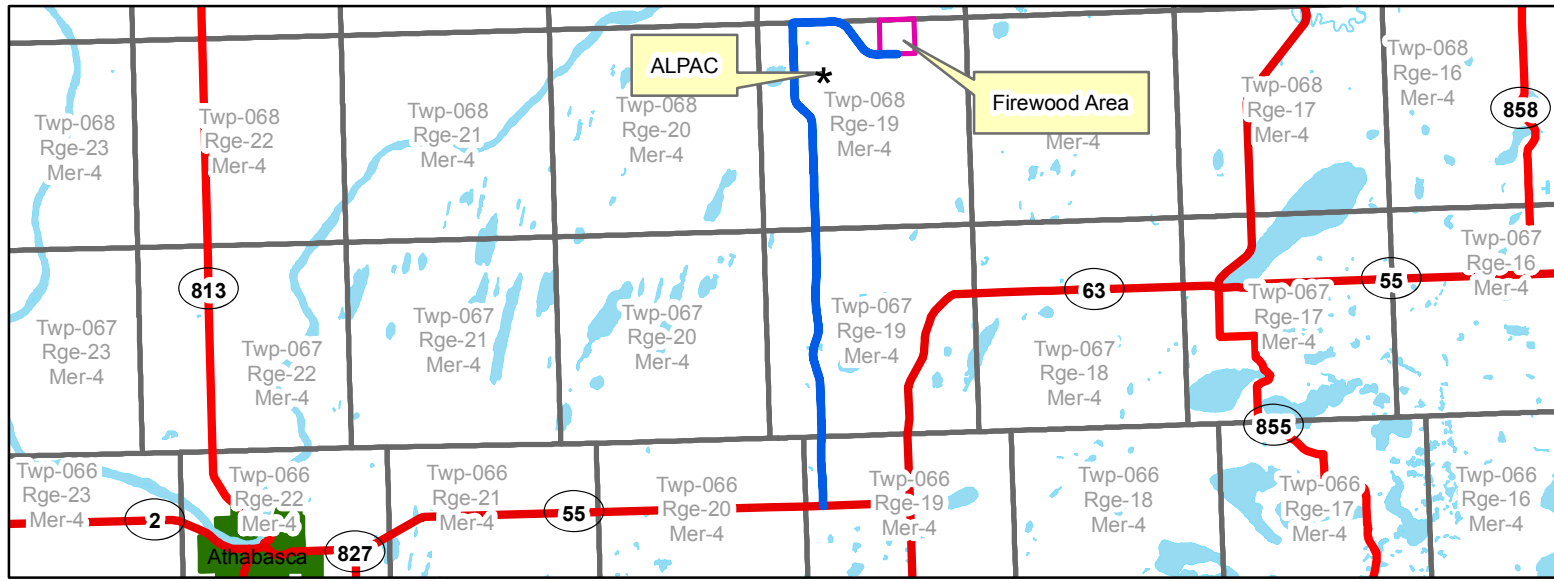

ALPAC Firewood Area

Directions to ALPAC Firewood Area:

1. From Athabasca, Take Highway 55 east. Turn left onto Rge Rd 194A (Road to ALPAC). Proceed North past millsite.
2. At intersection of Rge Rd 194A and TWP 685, turn right (east). Go 5.5 km to TWP RD 192. Firewood area is on the north side of the road.

Legend

- Highway
- Suggested Route

Smartphone Directions:

Type in these Co-ordinates into a Navigational app:

54.9220, -110.8005

112°53'W 112°52'W 112°52'W 112°51'W 112°51'W 112°51'W 112°50'W 112°50'W 112°50'W 112°49'W 112°49'W 112°49'W 112°48'W 112°48'W 112°48'W 112°47'W 112°47'W 112°47'W