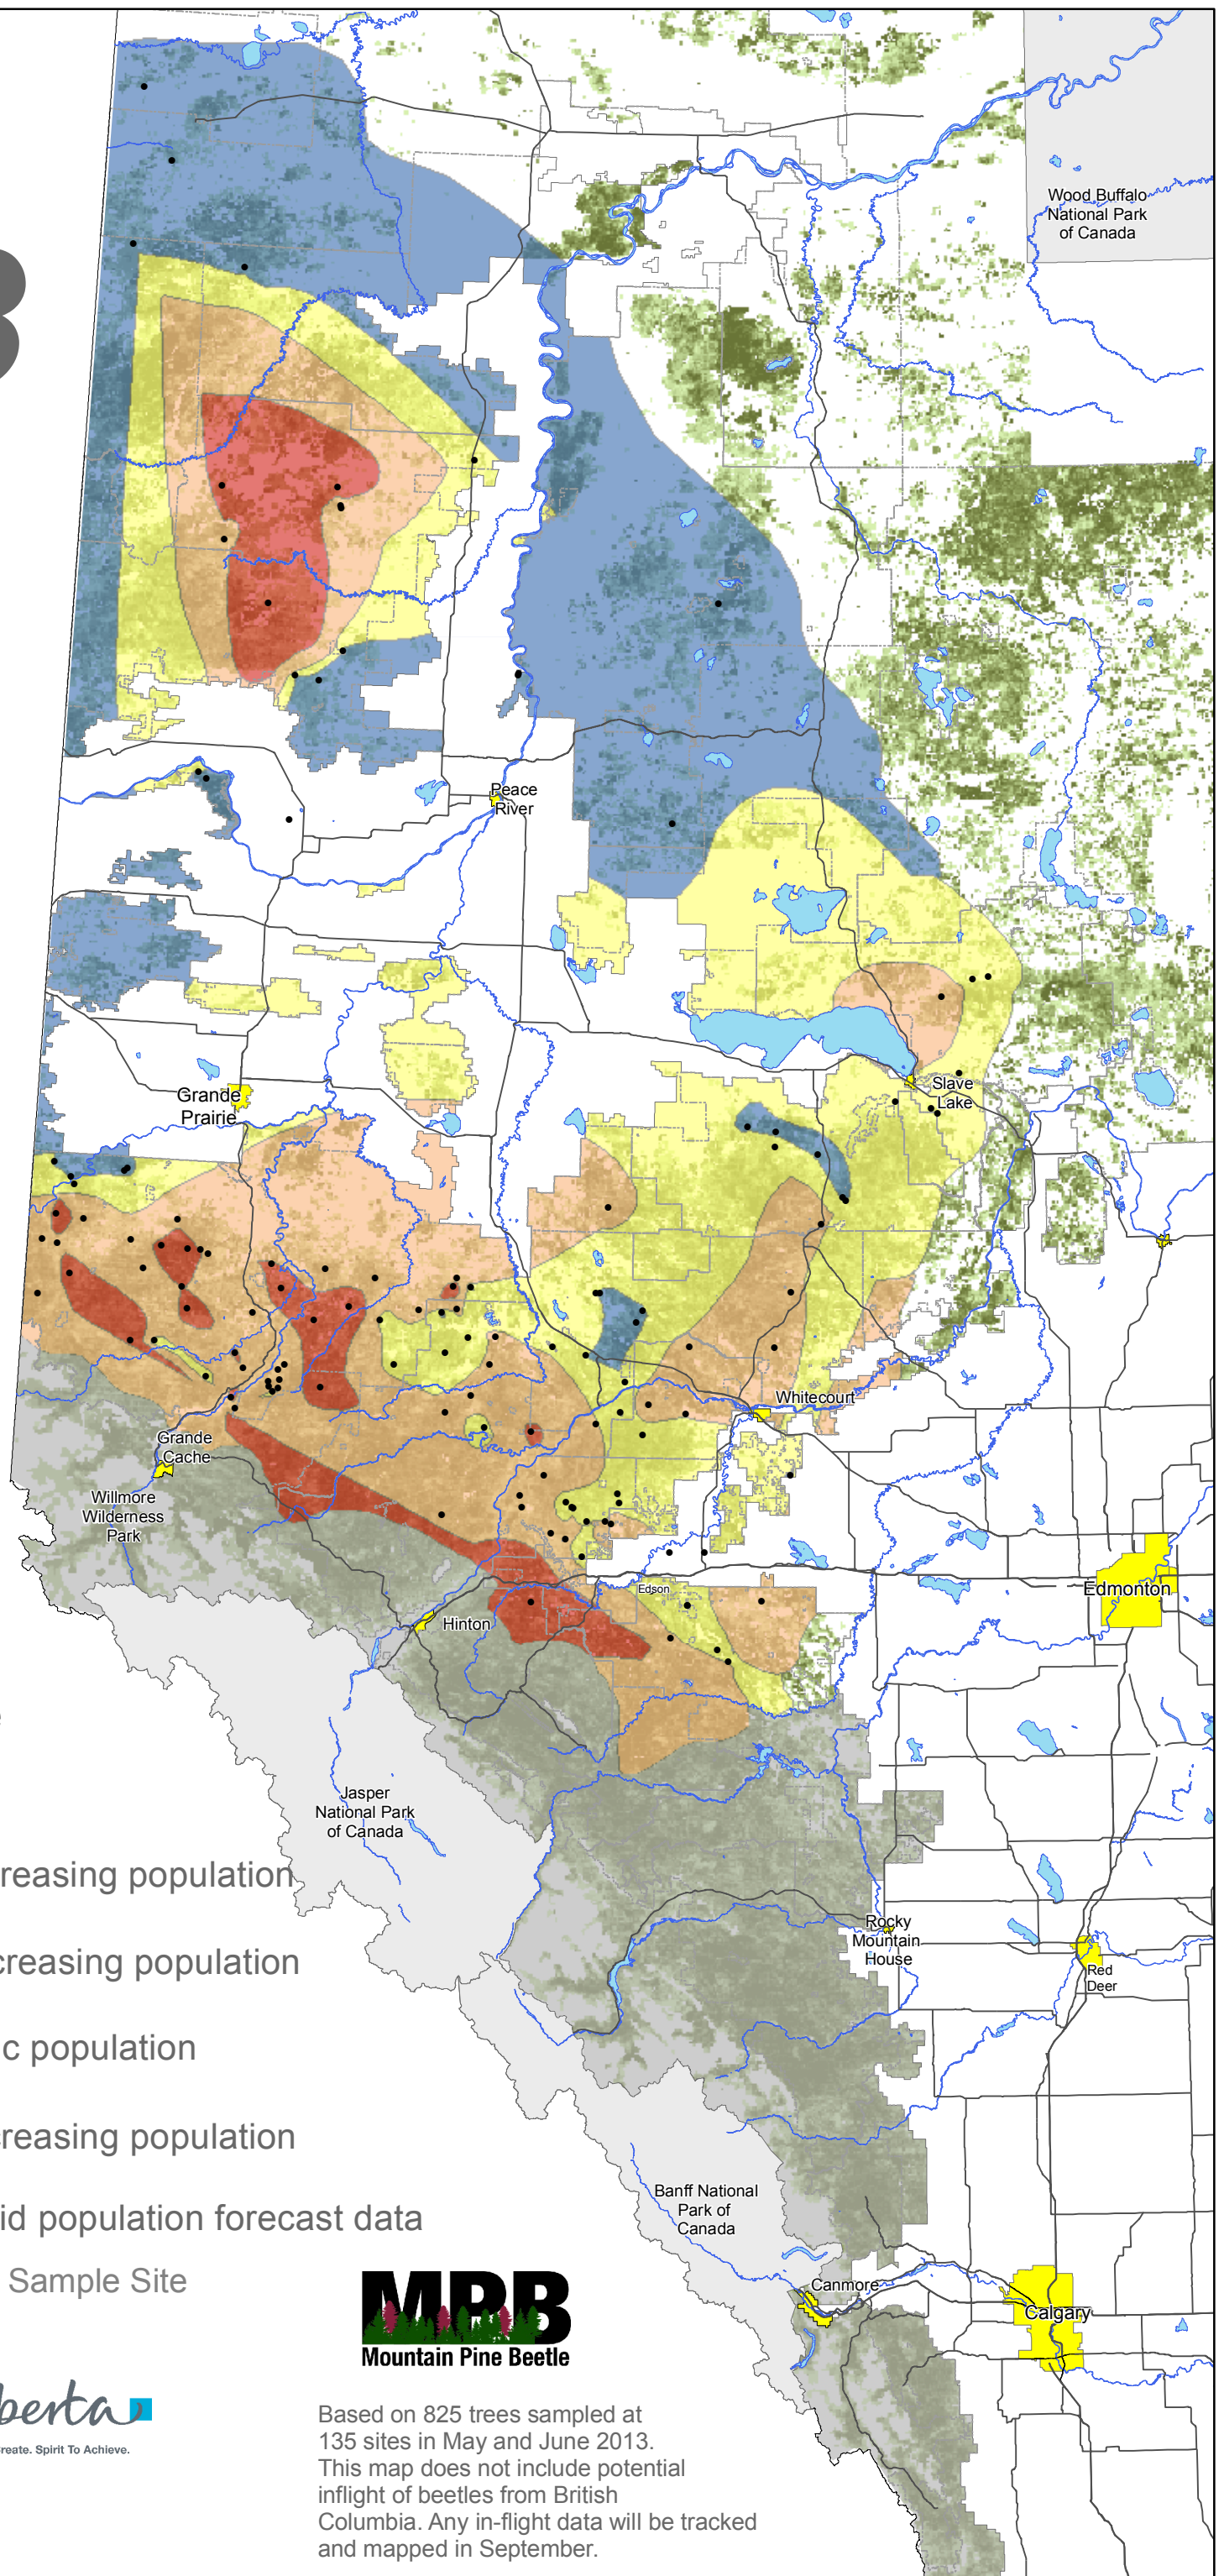

Spring 2013

Mountain Pine Beetle

Population Forecast Survey

**Government
of Alberta**

Alberta
Freedom To Create. Spirit To Achieve.

MPB
Mountain Pine Beetle

Based on 825 trees sampled at 135 sites in May and June 2013. This map does not include potential inflight of beetles from British Columbia. Any in-flight data will be tracked and mapped in September.

© 2013 Government of Alberta
Information as depicted is subject to change, therefore the Government of Alberta assumes no responsibility for discrepancies at time of use.
Base Data provided by Spatial Data Warehouse Ltd.

Produced by AM