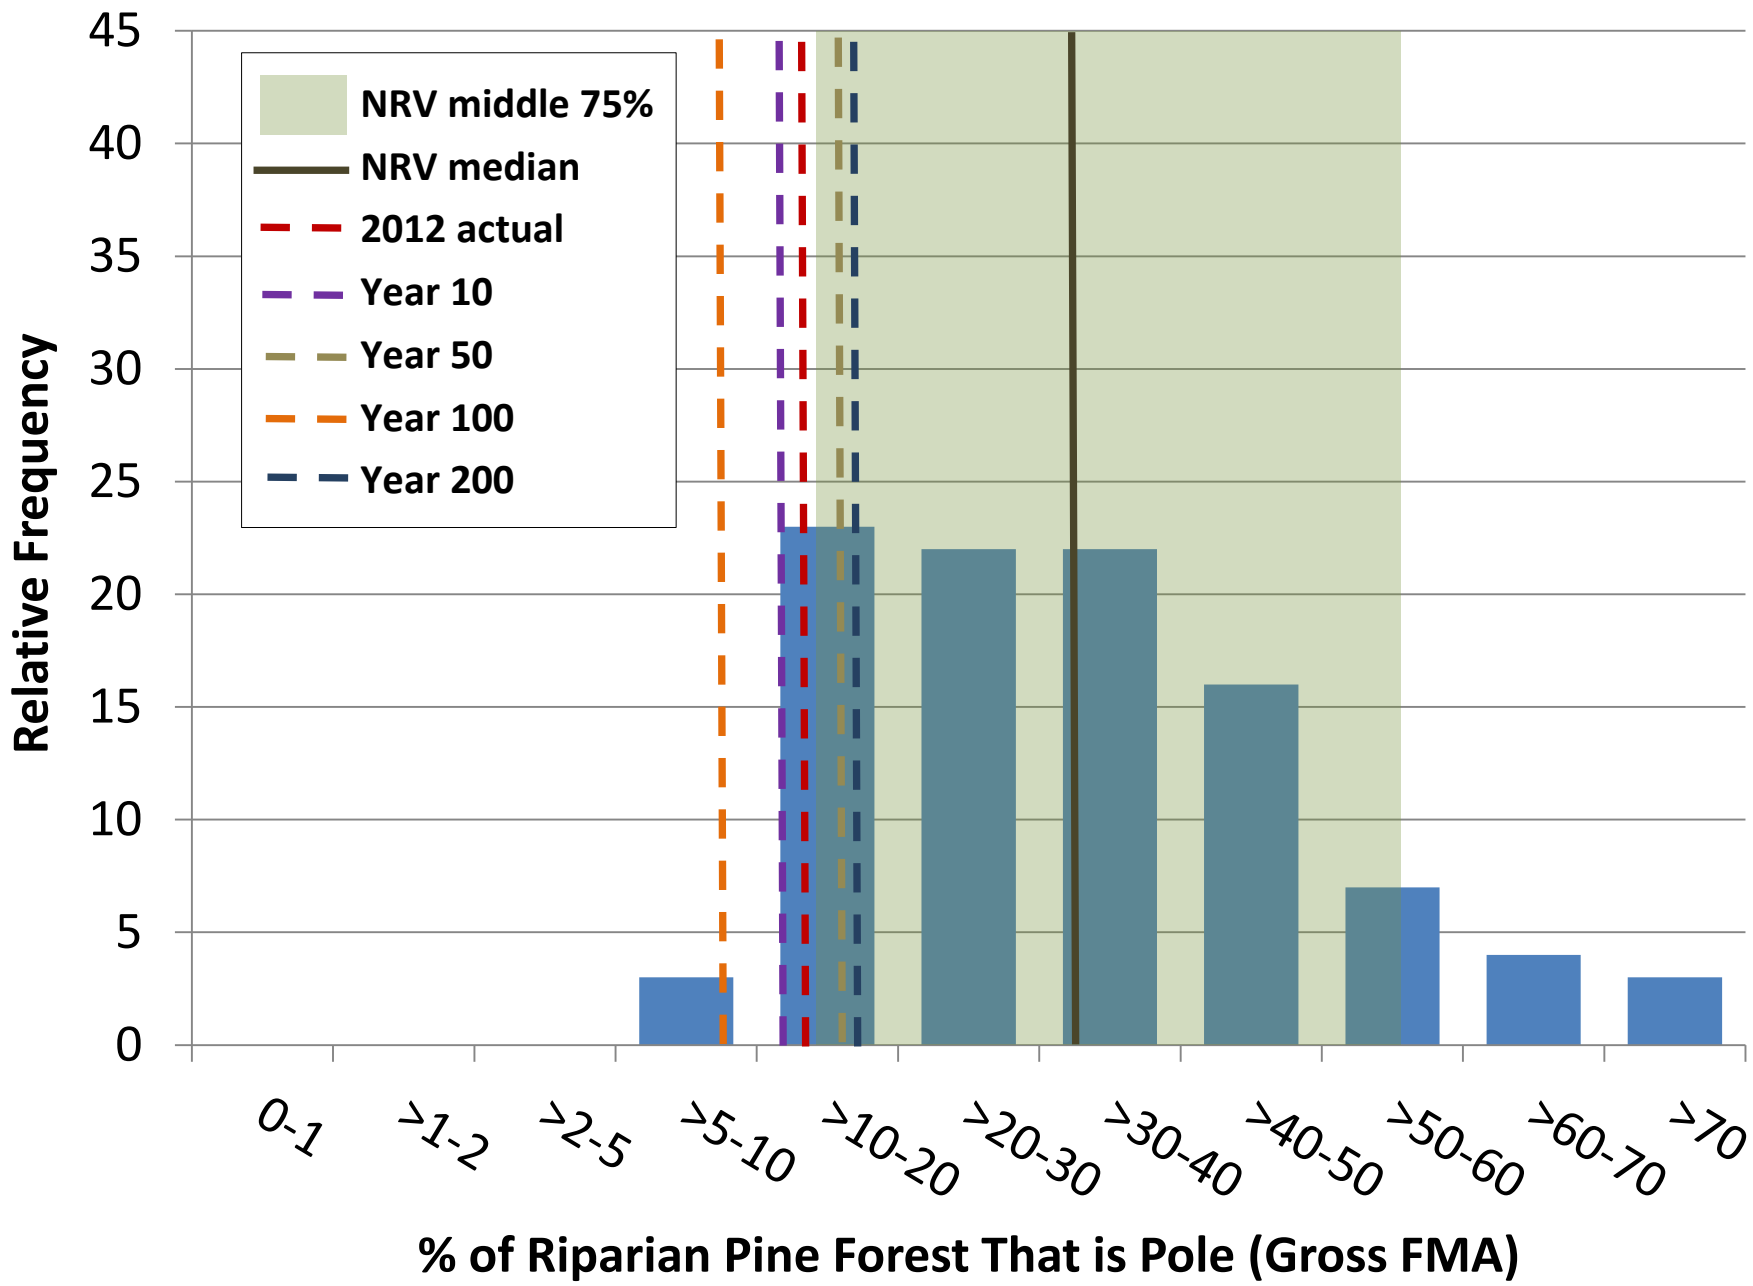

% of Riparian White Spruce Forest That is Early Mature (Gross FMA)

1.3	2.4	2.1	6.1	2.0	3.1	2.2	5.7	2.2	7.9	1.8	6.3	2.2	2.5	3.9	7.6	4.4	4.8	0.0	3.3
7.2	14.4	8.3	17.0	9.0	15.4	8.7	14.3	8.0	18.9	7.9	15.1	10.1	12.2	11.2	18.5	17.1	20.2	1.5	11.6
15.8	23.8	17.2	27.0	19.0	25.8	18.6	24.3	18.8	31.5	17.1	25.3	20.0	20.6	21.5	28.5	31.1	33.1	4.3	22.1
32.9	38.4	28.9	38.7	34.2	40.7	29.0	35.2	30.4	41.5	25.8	38.4	35.9	34.4	33.6	39.0	47.9	43.8	11.1	33.1
65.9	72.9	61.2	81.4	67.4	71.7	58.6	76.6	70.3	75.8	54.3	72.4	69.0	64.8	63.2	72.2	83.3	72.2	28.8	70.2
22.0	27.9	21.2	28.8	23.7	29.1	21.1	26.1	21.8	31.7	19.0	27.6	23.6	23.3	23.3	29.7	34.0	33.7	7.0	25.3
18.2	17.5	15.6	17.1	18.3	17.0	15.0	15.8	16.6	15.8	12.5	15.3	17.2	14.1	14.0	15.2	19.4	16.6	6.7	15.8
332.1	306.7	243.6	293.3	334.3	287.8	223.7	249.0	274.4	248.7	155.5	234.2	296.5	199.6	194.9	231.7	375.9	277.2	44.6	249.7
4.2	8.2	5.3	9.8	4.4	10.7	5.2	8.3	4.3	13.6	5.3	10.8	5.3	8.1	6.9	13.1	12.1	16.2	0.7	9.0
48.0	49.1	41.8	45.6	51.8	49.6	41.7	42.7	45.6	52.8	36.4	47.1	46.4	41.0	38.6	45.5	56.9	56.7	16.6	45.5
12.0	12.0	12.0	12.0	12.0	12.0	12.0	12.0	12.0	12.0	12.0	12.0	12.0	12.0	12.0	12.0	12.0	12.0	12.0	12.0