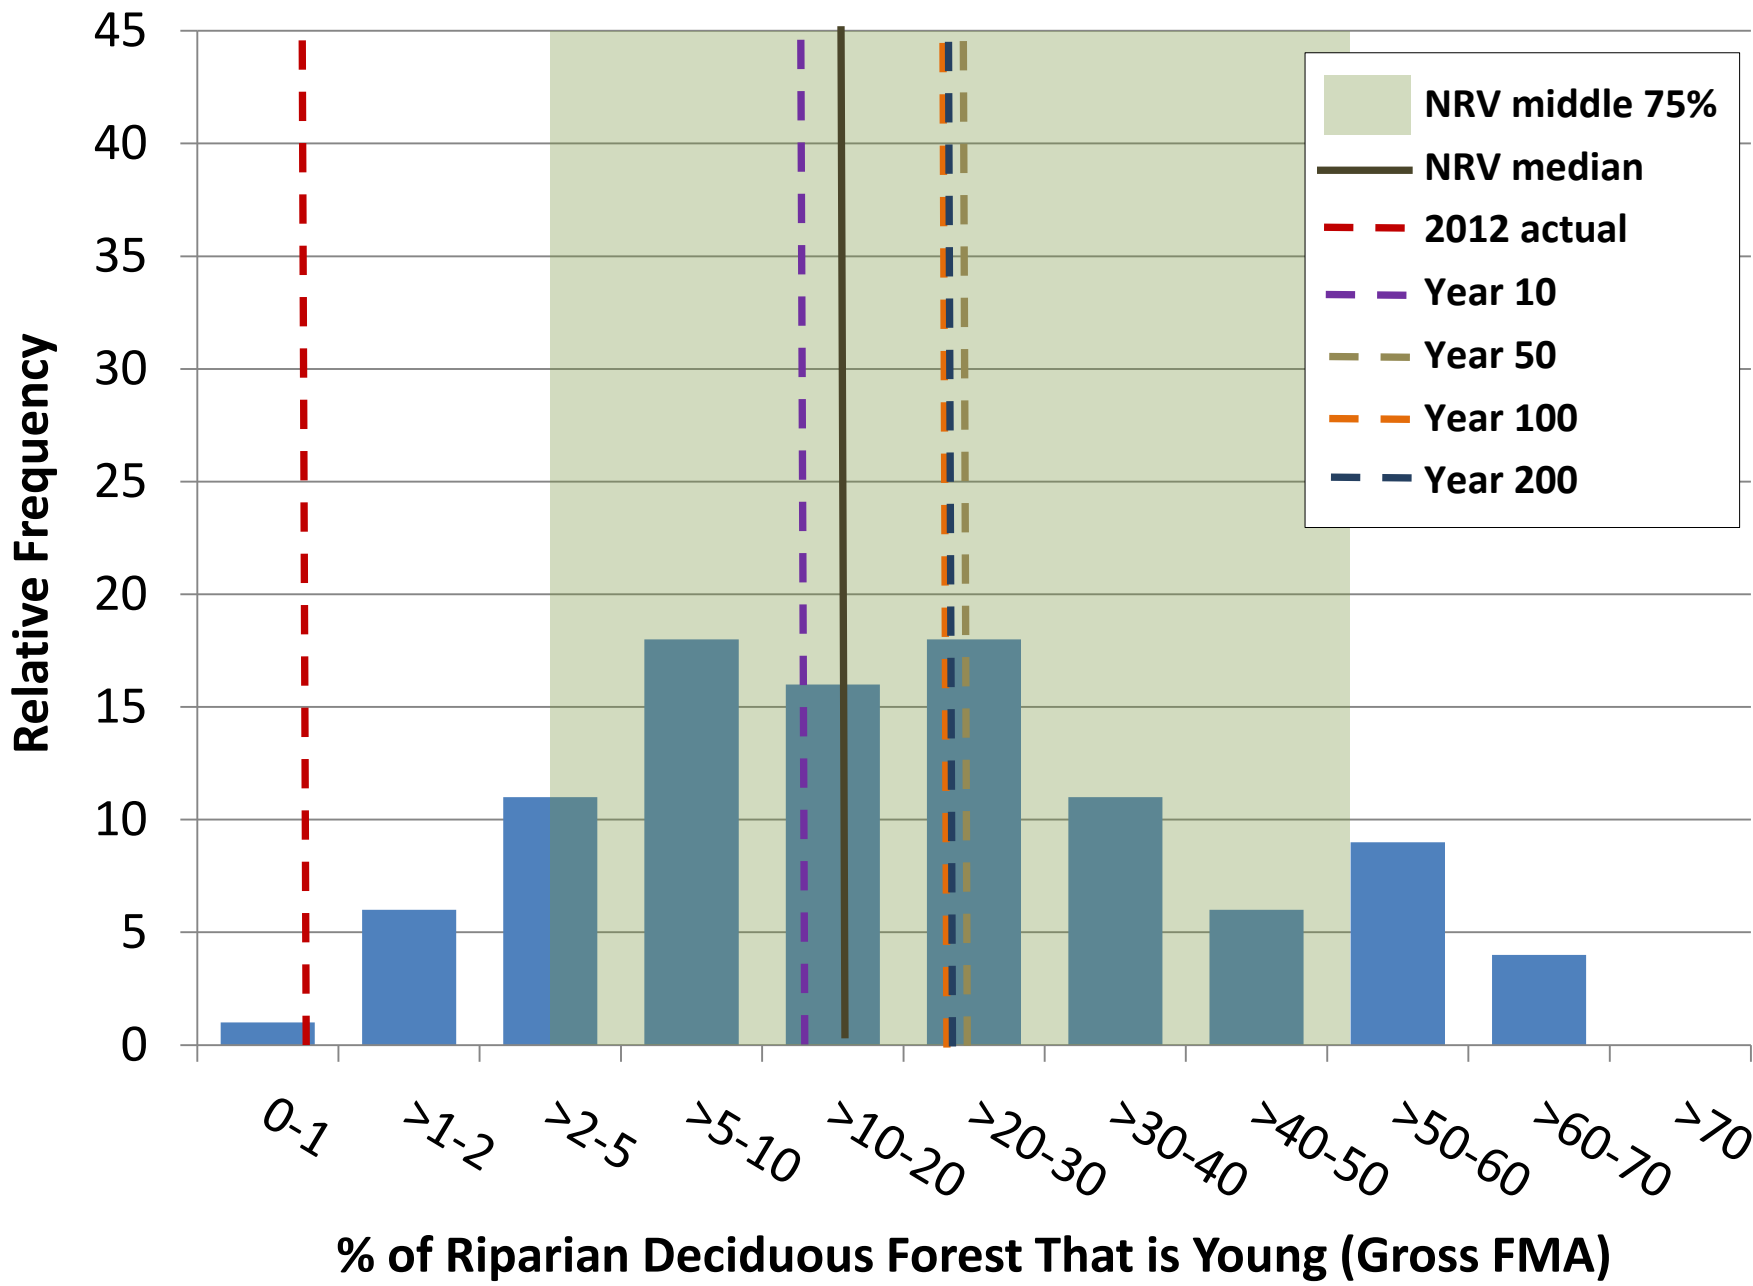

% of Riparian White Spruce Forest That is Early Mature (Gross FMA)

1.3	2.4	2.1	6.1	2.0	3.1	2.2	5.7	2.2	7.9	1.8	6.3	2.2	2.5	3.9	7.6	4.4	4.8	0.0	3.3
7.2	14.4	8.3	17.0	9.0	15.4	8.7	14.3	8.0	18.9	7.9	15.1	10.1	12.2	11.2	18.5	17.1	20.2	1.5	11.6
15.8	23.8	17.2	27.0	19.0	25.8	18.6	24.3	18.8	31.5	17.1	25.3	20.0	20.6	21.5	28.5	31.1	33.1	4.3	22.1
32.9	38.4	28.9	38.7	34.2	40.7	29.0	35.2	30.4	41.5	25.8	38.4	35.9	34.4	33.6	39.0	47.9	43.8	11.1	33.1
65.9	72.9	61.2	81.4	67.4	71.7	58.6	76.6	70.3	75.8	54.3	72.4	69.0	64.8	63.2	72.2	83.3	72.2	28.8	70.2
22.0	27.9	21.2	28.8	23.7	29.1	21.1	26.1	21.8	31.7	19.0	27.6	23.6	23.3	23.3	29.7	34.0	33.7	7.0	25.3
18.2	17.5	15.6	17.1	18.3	17.0	15.0	15.8	16.6	15.8	12.5	15.3	17.2	14.1	14.0	15.2	19.4	16.6	6.7	15.8
332.1	306.7	243.6	293.3	334.3	287.8	223.7	249.0	274.4	248.7	155.5	234.2	296.5	199.6	194.9	231.7	375.9	277.2	44.6	249.7
4.2	8.2	5.3	9.8	4.4	10.7	5.2	8.3	4.3	13.6	5.3	10.8	5.3	8.1	6.9	13.1	12.1	16.2	0.7	9.0
48.0	49.1	41.8	45.6	51.8	49.6	41.7	42.7	45.6	52.8	36.4	47.1	46.4	41.0	38.6	45.5	56.9	56.7	16.6	45.5
12.0	12.0	12.0	12.0	12.0	12.0	12.0	12.0	12.0	12.0	12.0	12.0	12.0	12.0	12.0	12.0	12.0	12.0	12.0	12.0