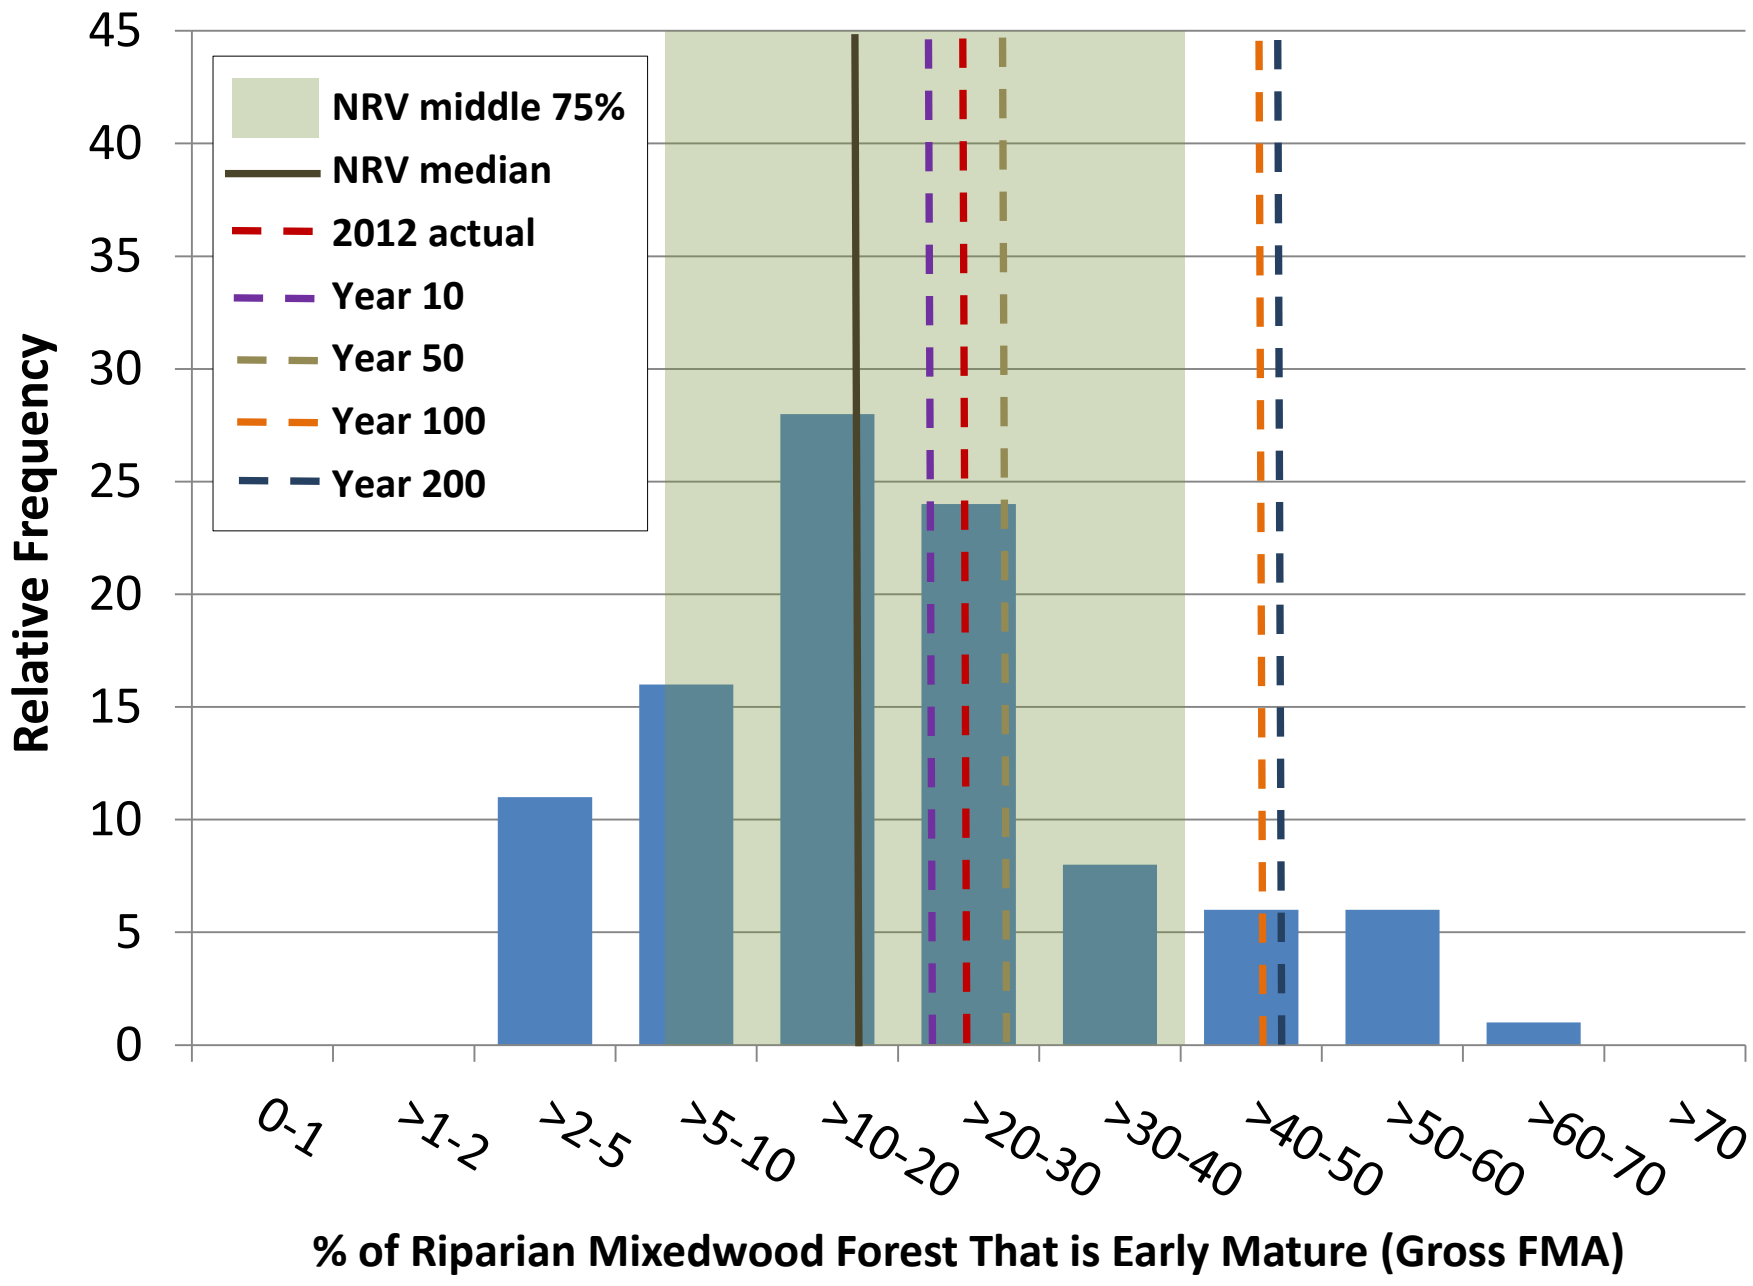

% of Riparian White Spruce Forest That is Early Mature (Gross FMA)

1.3	2.4	2.1	6.1	2.0	3.1	2.2	5.7	2.2	7.9	1.8	6.3	2.2	2.5	3.9	7.6	4.4	4.8	0.0	3.3
7.2	14.4	8.3	17.0	9.0	15.4	8.7	14.3	8.0	18.9	7.9	15.1	10.1	12.2	11.2	18.5	17.1	20.2	1.5	11.6
15.8	23.8	17.2	27.0	19.0	25.8	18.6	24.3	18.8	31.5	17.1	25.3	20.0	20.6	21.5	28.5	31.1	33.1	4.3	22.1
32.9	38.4	28.9	38.7	34.2	40.7	29.0	35.2	30.4	41.5	25.8	38.4	35.9	34.4	33.6	39.0	47.9	43.8	11.1	33.1
65.9	72.9	61.2	81.4	67.4	71.7	58.6	76.6	70.3	75.8	54.3	72.4	69.0	64.8	63.2	72.2	83.3	72.2	28.8	70.2
22.0	27.9	21.2	28.8	23.7	29.1	21.1	26.1	21.8	31.7	19.0	27.6	23.6	23.3	23.3	29.7	34.0	33.7	7.0	25.3
18.2	17.5	15.6	17.1	18.3	17.0	15.0	15.8	16.6	15.8	12.5	15.3	17.2	14.1	14.0	15.2	19.4	16.6	6.7	15.8
332.1	306.7	243.6	293.3	334.3	287.8	223.7	249.0	274.4	248.7	155.5	234.2	296.5	199.6	194.9	231.7	375.9	277.2	44.6	249.7
4.2	8.2	5.3	9.8	4.4	10.7	5.2	8.3	4.3	13.6	5.3	10.8	5.3	8.1	6.9	13.1	12.1	16.2	0.7	9.0
48.0	49.1	41.8	45.6	51.8	49.6	41.7	42.7	45.6	52.8	36.4	47.1	46.4	41.0	38.6	45.5	56.9	56.7	16.6	45.5
12.0	12.0	12.0	12.0	12.0	12.0	12.0	12.0	12.0	12.0	12.0	12.0	12.0	12.0	12.0	12.0	12.0	12.0	12.0	12.0