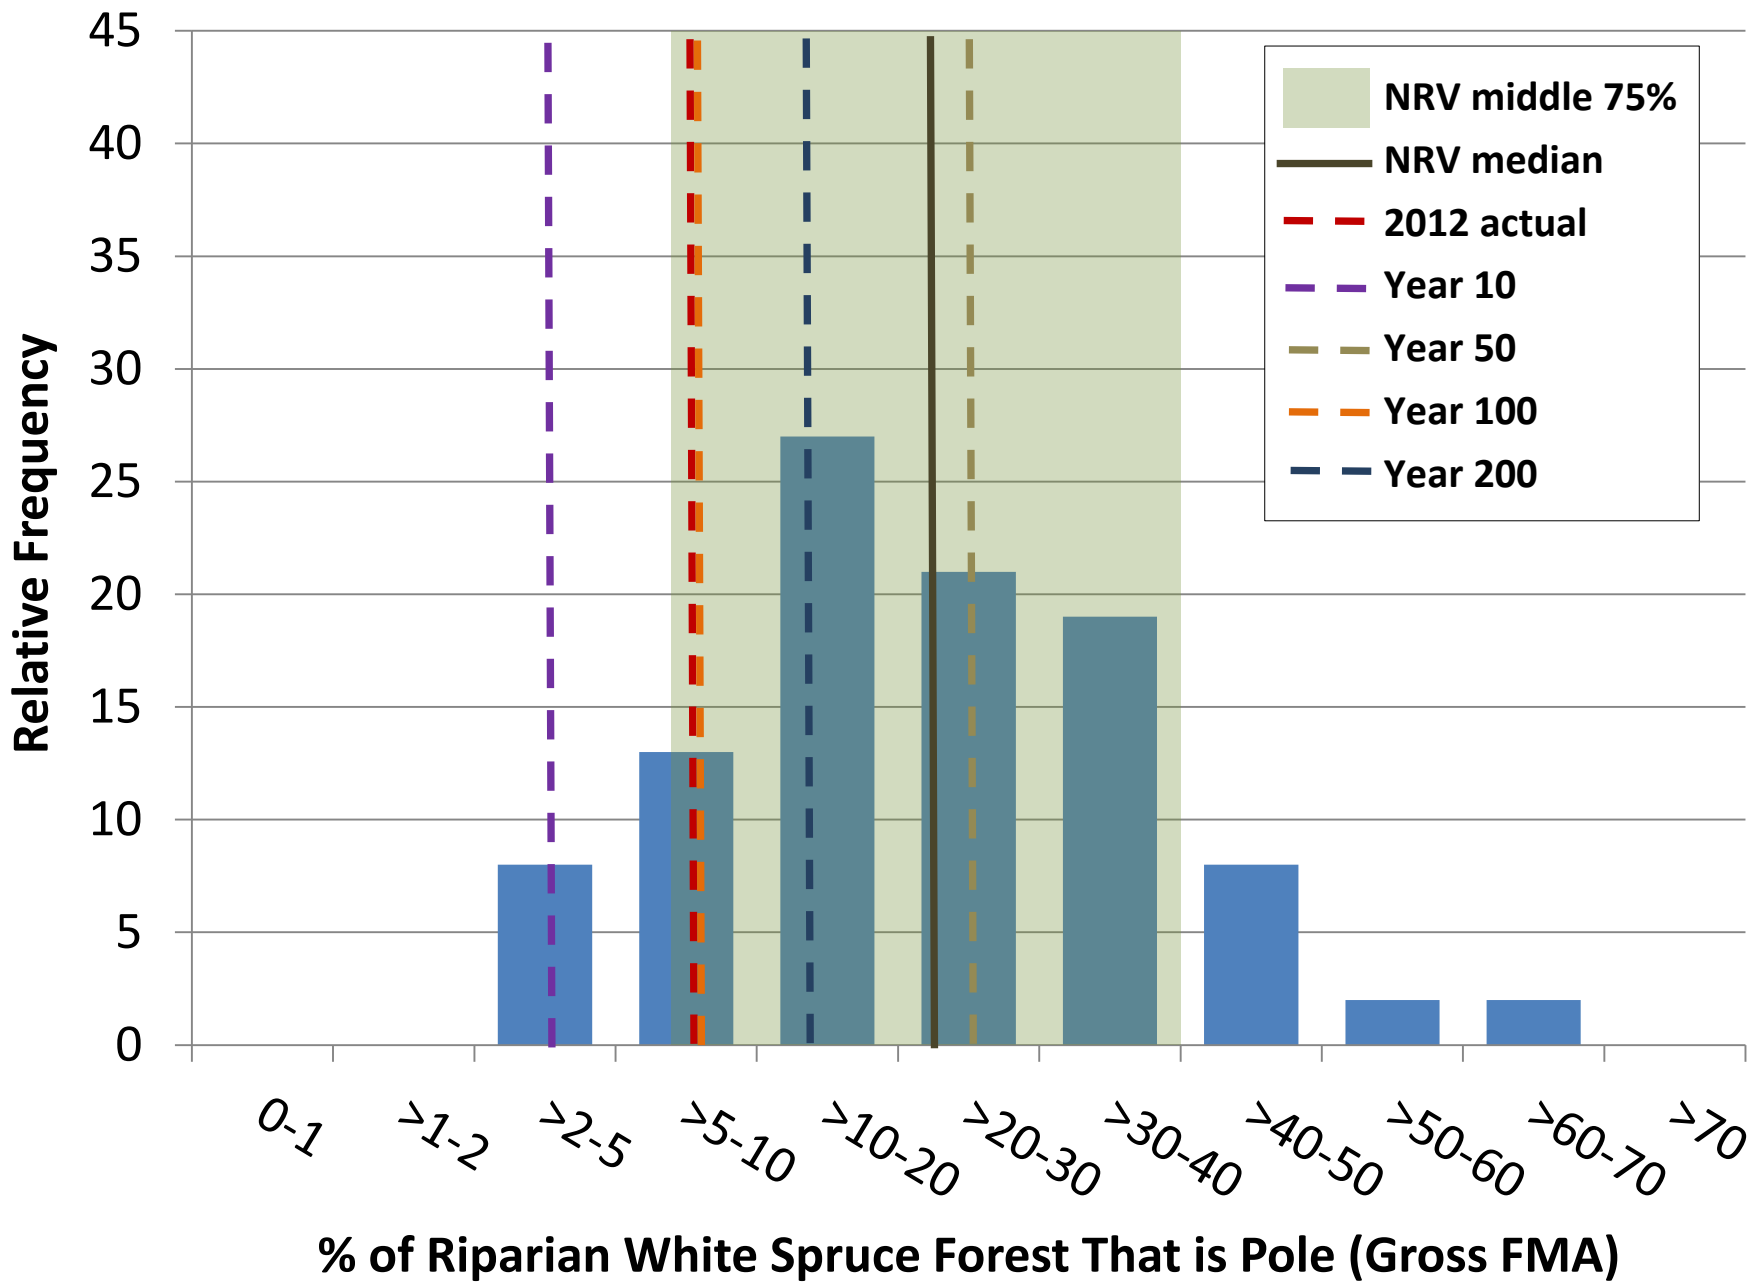

% of Riparian White Spruce Forest That is Early Mature (Gross FMA)

1.3	2.4	2.1	6.1	2.0	3.1	2.2	5.7	2.2	7.9	1.8	6.3	2.2	2.5	3.9	7.6	4.4	4.8	0.0	3.3
7.2	14.4	8.3	17.0	9.0	15.4	8.7	14.3	8.0	18.9	7.9	15.1	10.1	12.2	11.2	18.5	17.1	20.2	1.5	11.6
15.8	23.8	17.2	27.0	19.0	25.8	18.6	24.3	18.8	31.5	17.1	25.3	20.0	20.6	21.5	28.5	31.1	33.1	4.3	22.1
32.9	38.4	28.9	38.7	34.2	40.7	29.0	35.2	30.4	41.5	25.8	38.4	35.9	34.4	33.6	39.0	47.9	43.8	11.1	33.1
65.9	72.9	61.2	81.4	67.4	71.7	58.6	76.6	70.3	75.8	54.3	72.4	69.0	64.8	63.2	72.2	83.3	72.2	28.8	70.2
22.0	27.9	21.2	28.8	23.7	29.1	21.1	26.1	21.8	31.7	19.0	27.6	23.6	23.3	23.3	29.7	34.0	33.7	7.0	25.3
18.2	17.5	15.6	17.1	18.3	17.0	15.0	15.8	16.6	15.8	12.5	15.3	17.2	14.1	14.0	15.2	19.4	16.6	6.7	15.8
332.1	306.7	243.6	293.3	334.3	287.8	223.7	249.0	274.4	248.7	155.5	234.2	296.5	199.6	194.9	231.7	375.9	277.2	44.6	249.7
4.2	8.2	5.3	9.8	4.4	10.7	5.2	8.3	4.3	13.6	5.3	10.8	5.3	8.1	6.9	13.1	12.1	16.2	0.7	9.0
48.0	49.1	41.8	45.6	51.8	49.6	41.7	42.7	45.6	52.8	36.4	47.1	46.4	41.0	38.6	45.5	56.9	56.7	16.6	45.5
12.0	12.0	12.0	12.0	12.0	12.0	12.0	12.0	12.0	12.0	12.0	12.0	12.0	12.0	12.0	12.0	12.0	12.0	12.0	12.0