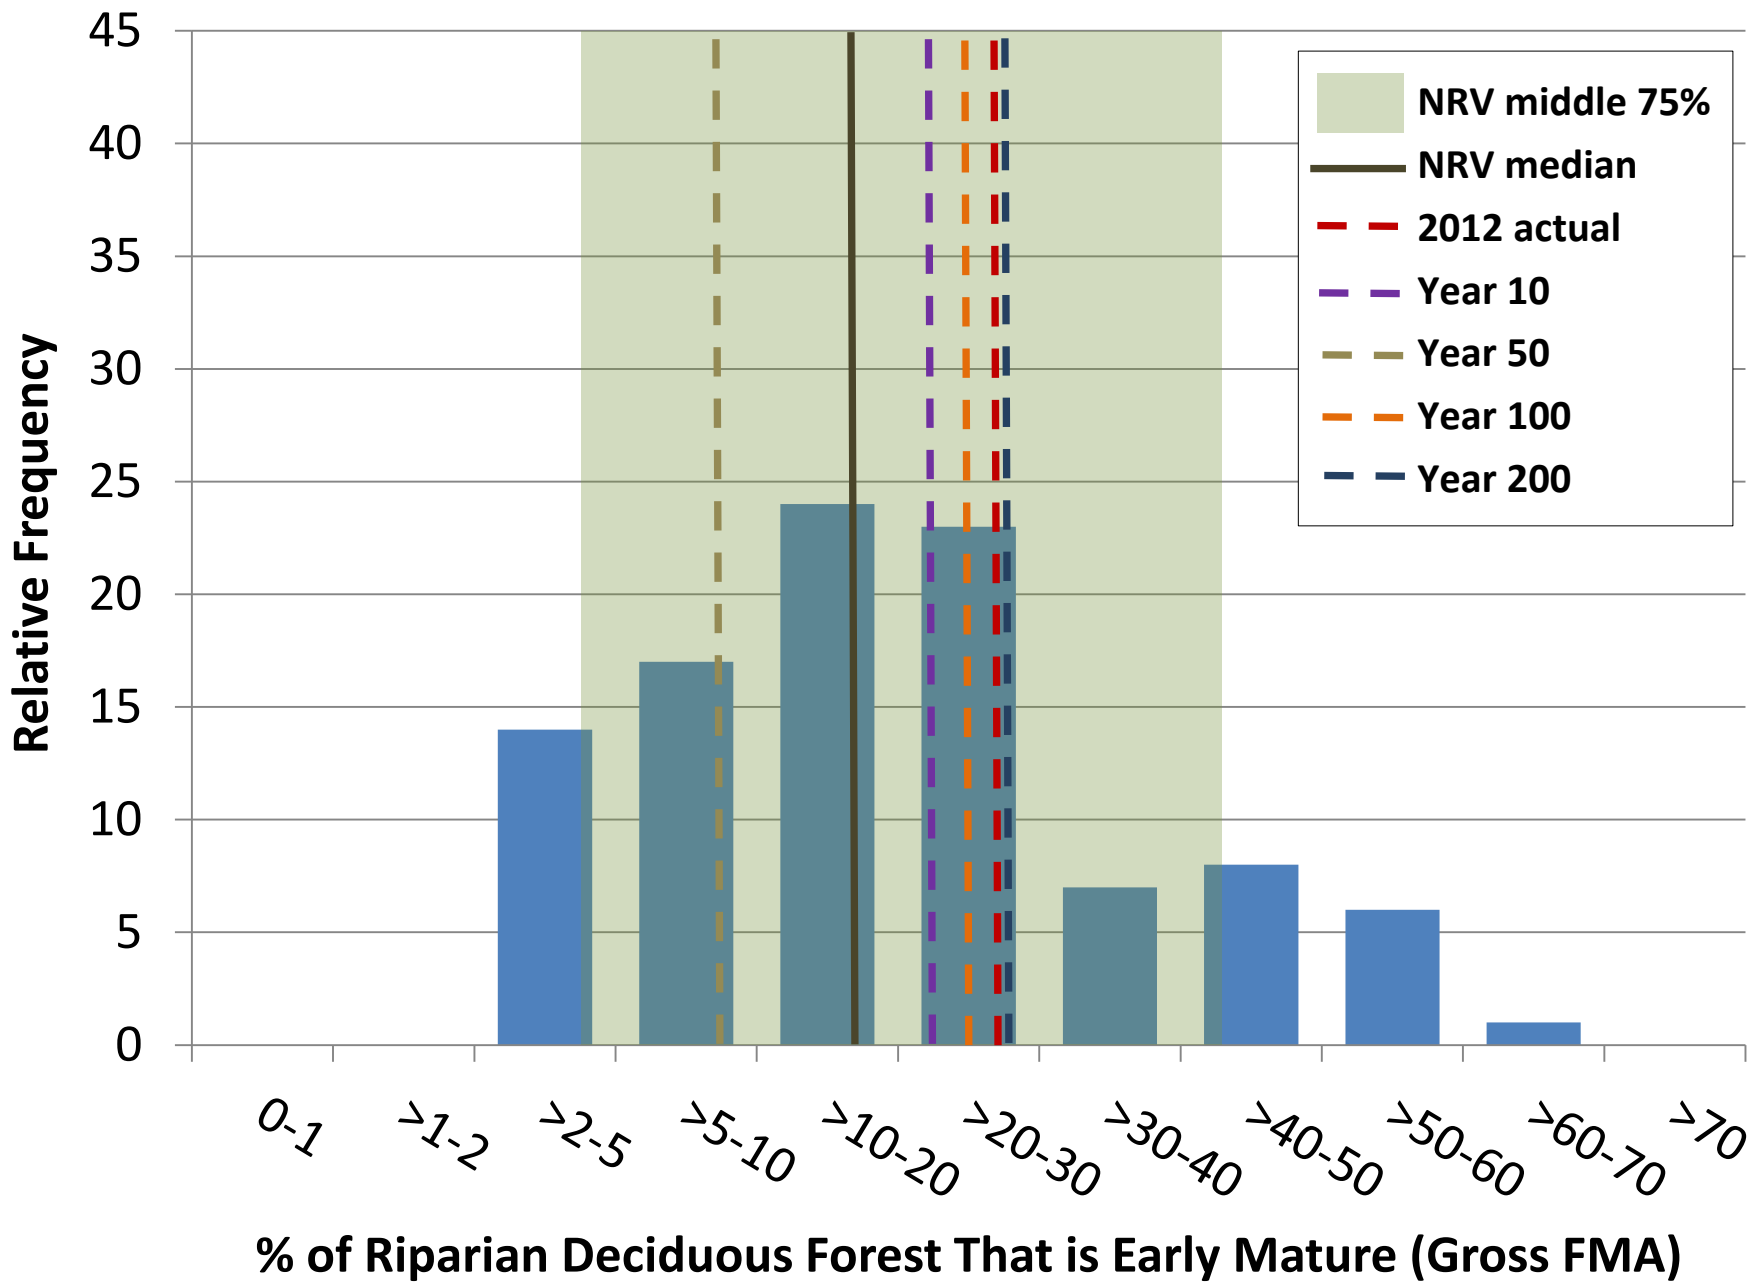

% of Riparian White Spruce Forest That is Early Mature (Gross FMA)

1.3	2.4	2.1	6.1	2.0	3.1	2.2	5.7	2.2	7.9	1.8	6.3	2.2	2.5	3.9	7.6	4.4	4.8	0.0	3.3
7.2	14.4	8.3	17.0	9.0	15.4	8.7	14.3	8.0	18.9	7.9	15.1	10.1	12.2	11.2	18.5	17.1	20.2	1.5	11.6
15.8	23.8	17.2	27.0	19.0	25.8	18.6	24.3	18.8	31.5	17.1	25.3	20.0	20.6	21.5	28.5	31.1	33.1	4.3	22.1
32.9	38.4	28.9	38.7	34.2	40.7	29.0	35.2	30.4	41.5	25.8	38.4	35.9	34.4	33.6	39.0	47.9	43.8	11.1	33.1
65.9	72.9	61.2	81.4	67.4	71.7	58.6	76.6	70.3	75.8	54.3	72.4	69.0	64.8	63.2	72.2	83.3	72.2	28.8	70.2
22.0	27.9	21.2	28.8	23.7	29.1	21.1	26.1	21.8	31.7	19.0	27.6	23.6	23.3	23.3	29.7	34.0	33.7	7.0	25.3
18.2	17.5	15.6	17.1	18.3	17.0	15.0	15.8	16.6	15.8	12.5	15.3	17.2	14.1	14.0	15.2	19.4	16.6	6.7	15.8
332.1	306.7	243.6	293.3	334.3	287.8	223.7	249.0	274.4	248.7	155.5	234.2	296.5	199.6	194.9	231.7	375.9	277.2	44.6	249.7
4.2	8.2	5.3	9.8	4.4	10.7	5.2	8.3	4.3	13.6	5.3	10.8	5.3	8.1	6.9	13.1	12.1	16.2	0.7	9.0
48.0	49.1	41.8	45.6	51.8	49.6	41.7	42.7	45.6	52.8	36.4	47.1	46.4	41.0	38.6	45.5	56.9	56.7	16.6	45.5
12.0	12.0	12.0	12.0	12.0	12.0	12.0	12.0	12.0	12.0	12.0	12.0	12.0	12.0	12.0	12.0	12.0	12.0	12.0	12.0