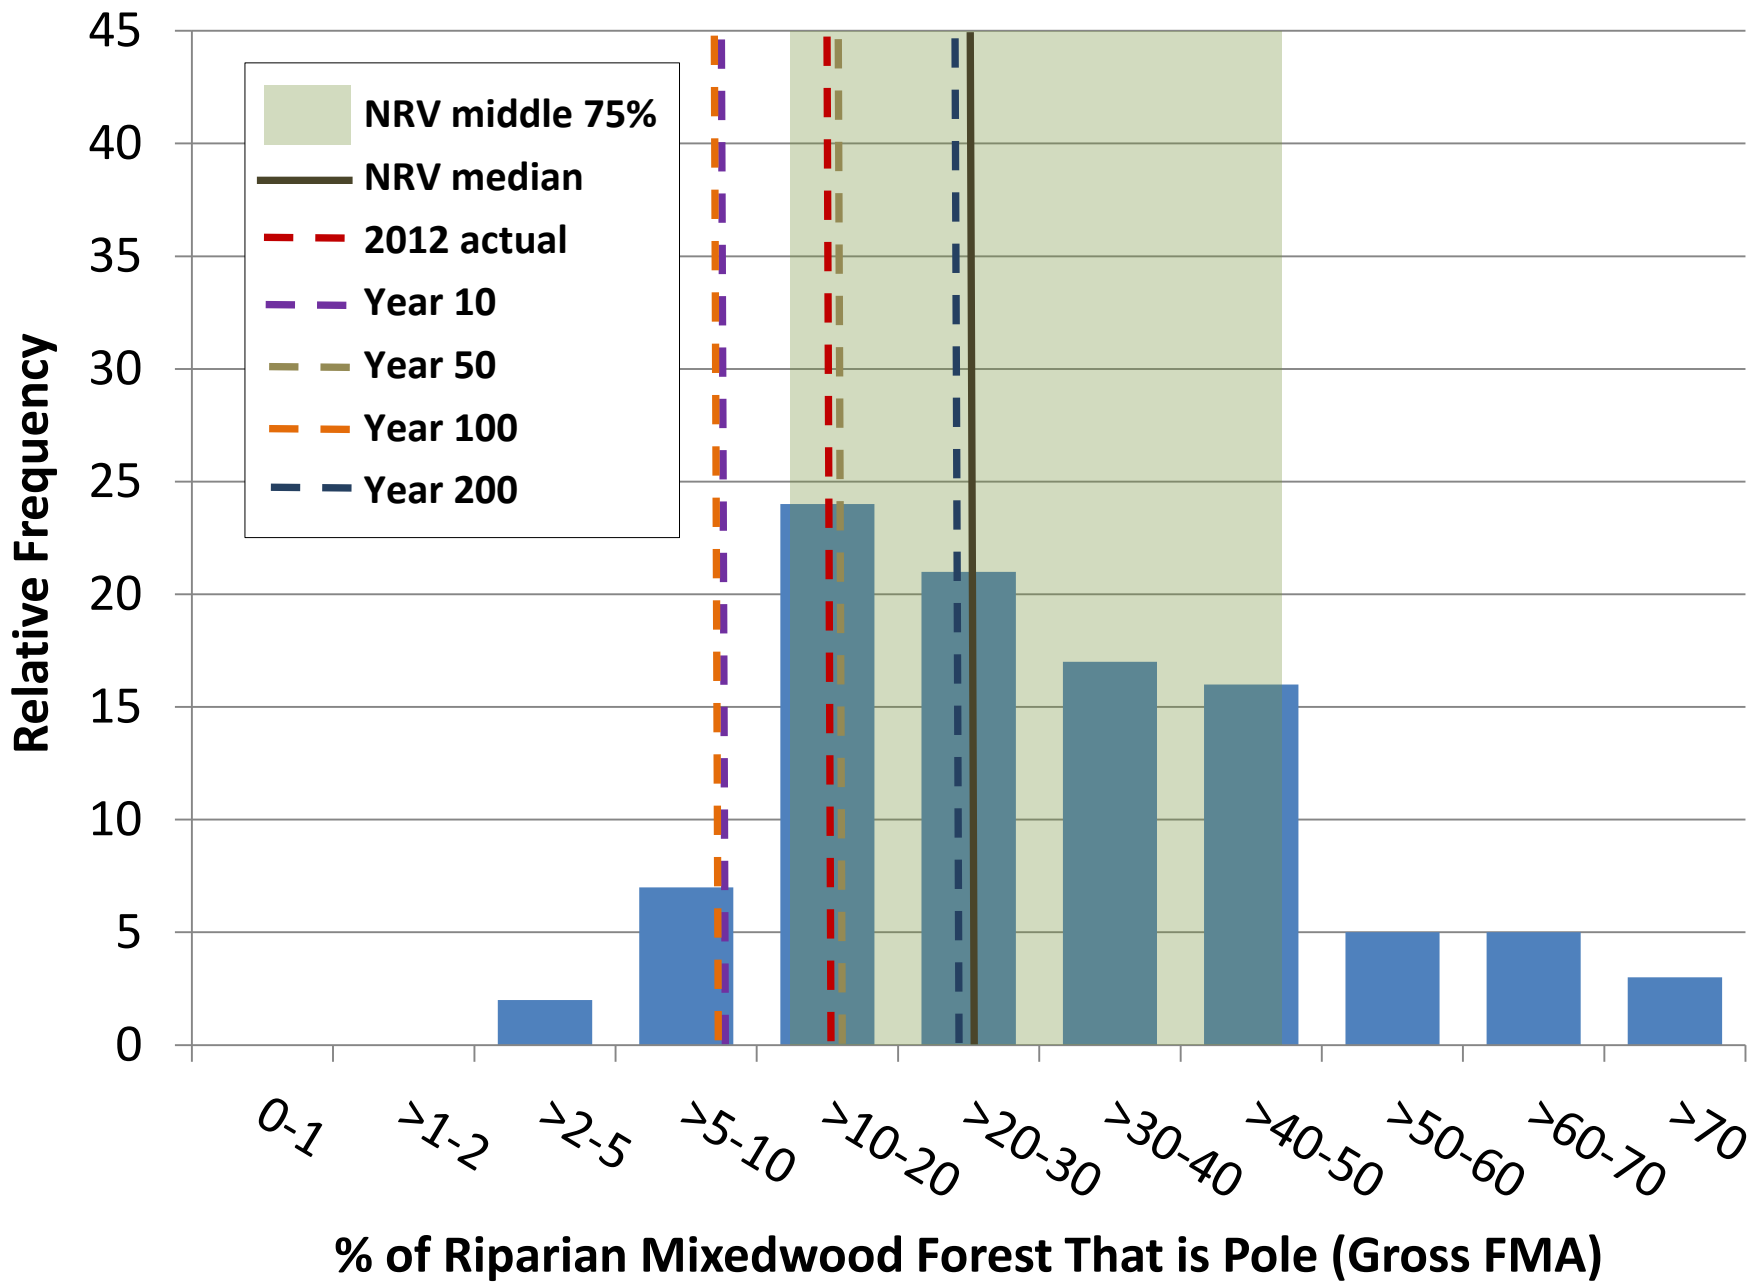

% of Riparian White Spruce Forest That is Early Mature (Gross FMA)

1.3	2.4	2.1	6.1	2.0	3.1	2.2	5.7	2.2	7.9	1.8	6.3	2.2	2.5	3.9	7.6	4.4	4.8	0.0	3.3
7.2	14.4	8.3	17.0	9.0	15.4	8.7	14.3	8.0	18.9	7.9	15.1	10.1	12.2	11.2	18.5	17.1	20.2	1.5	11.6
15.8	23.8	17.2	27.0	19.0	25.8	18.6	24.3	18.8	31.5	17.1	25.3	20.0	20.6	21.5	28.5	31.1	33.1	4.3	22.1
32.9	38.4	28.9	38.7	34.2	40.7	29.0	35.2	30.4	41.5	25.8	38.4	35.9	34.4	33.6	39.0	47.9	43.8	11.1	33.1
65.9	72.9	61.2	81.4	67.4	71.7	58.6	76.6	70.3	75.8	54.3	72.4	69.0	64.8	63.2	72.2	83.3	72.2	28.8	70.2
22.0	27.9	21.2	28.8	23.7	29.1	21.1	26.1	21.8	31.7	19.0	27.6	23.6	23.3	23.3	29.7	34.0	33.7	7.0	25.3
18.2	17.5	15.6	17.1	18.3	17.0	15.0	15.8	16.6	15.8	12.5	15.3	17.2	14.1	14.0	15.2	19.4	16.6	6.7	15.8
332.1	306.7	243.6	293.3	334.3	287.8	223.7	249.0	274.4	248.7	155.5	234.2	296.5	199.6	194.9	231.7	375.9	277.2	44.6	249.7
4.2	8.2	5.3	9.8	4.4	10.7	5.2	8.3	4.3	13.6	5.3	10.8	5.3	8.1	6.9	13.1	12.1	16.2	0.7	9.0
48.0	49.1	41.8	45.6	51.8	49.6	41.7	42.7	45.6	52.8	36.4	47.1	46.4	41.0	38.6	45.5	56.9	56.7	16.6	45.5
12.0	12.0	12.0	12.0	12.0	12.0	12.0	12.0	12.0	12.0	12.0	12.0	12.0	12.0	12.0	12.0	12.0	12.0	12.0	12.0