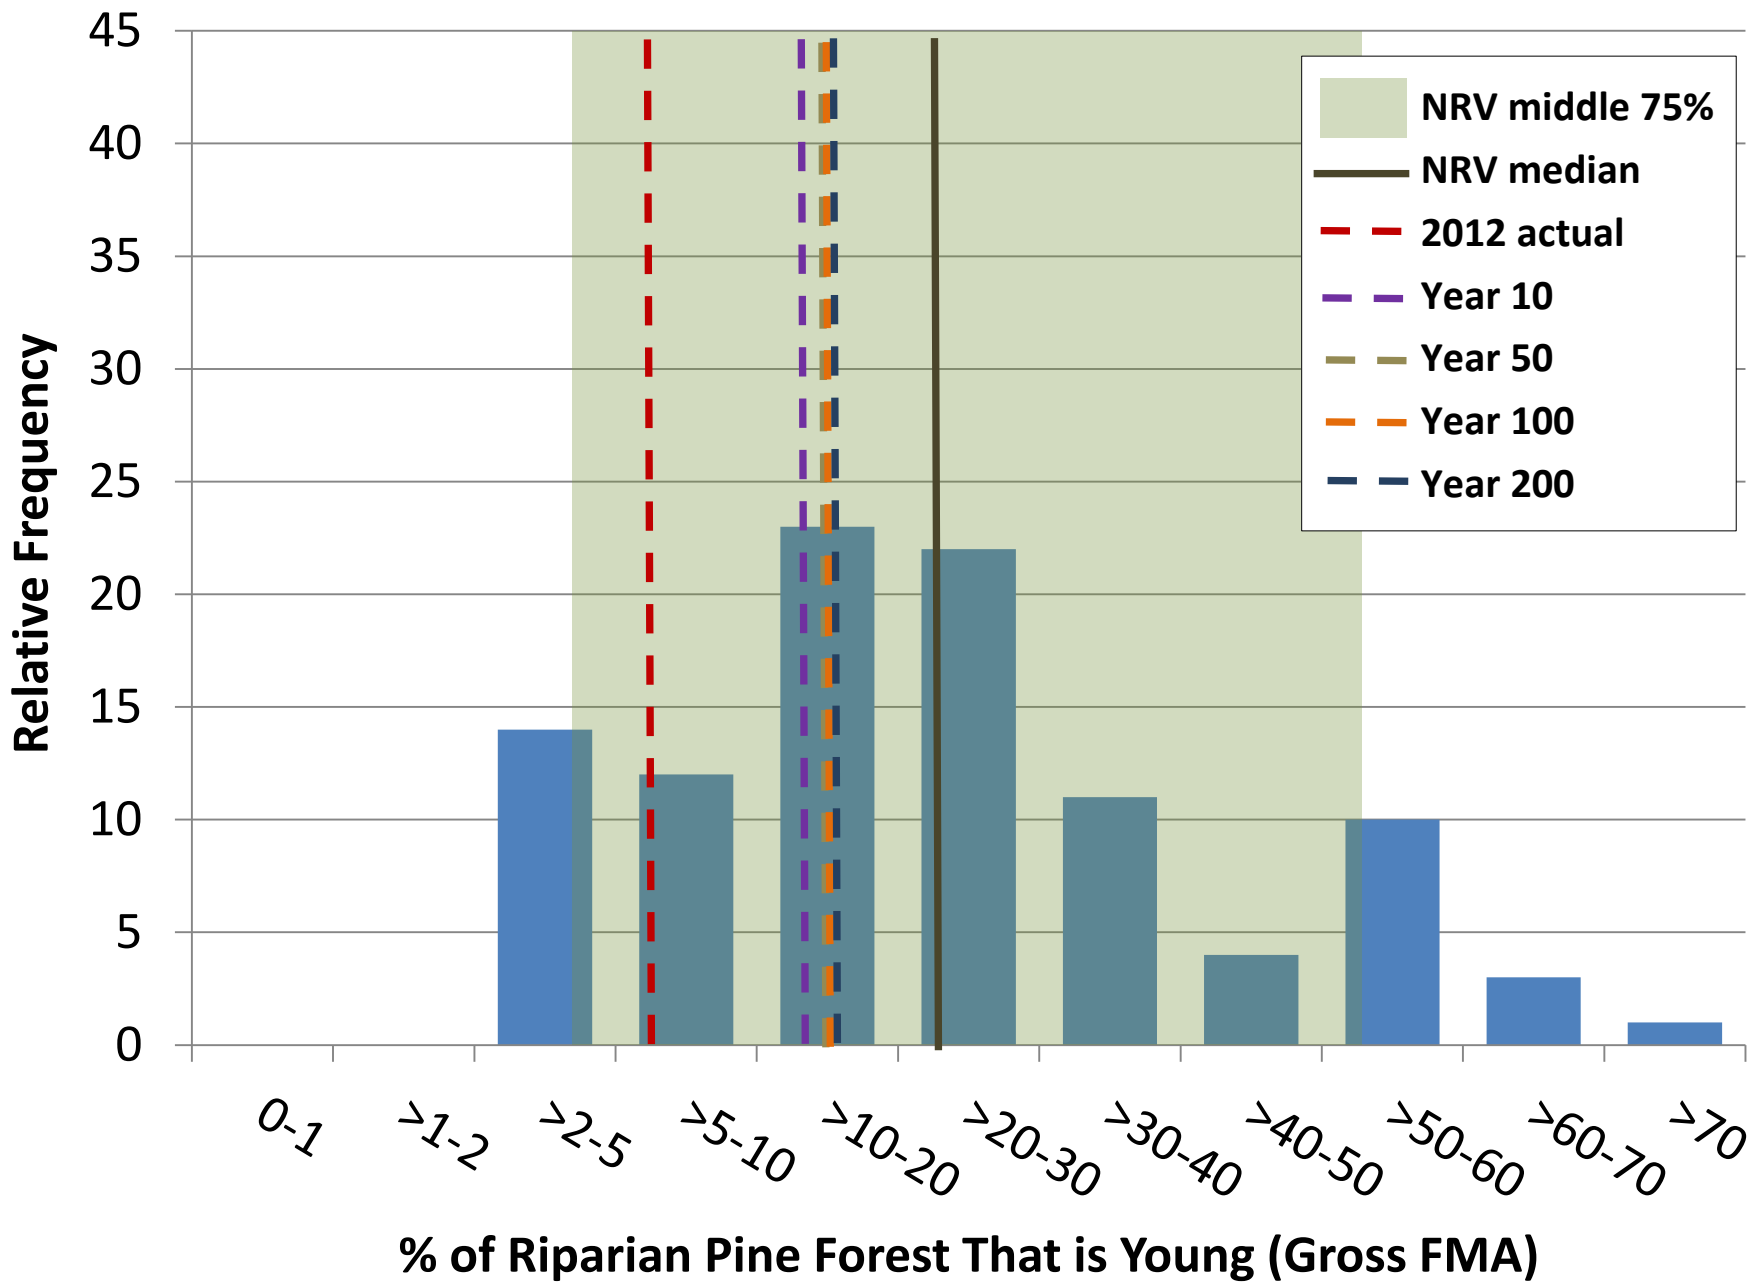

% of Riparian White Spruce Forest That is Early Mature (Gross FMA)

1.3	2.4	2.1	6.1	2.0	3.1	2.2	5.7	2.2	7.9	1.8	6.3	2.2	2.5	3.9	7.6	4.4	4.8	0.0	3.3
7.2	14.4	8.3	17.0	9.0	15.4	8.7	14.3	8.0	18.9	7.9	15.1	10.1	12.2	11.2	18.5	17.1	20.2	1.5	11.6
15.8	23.8	17.2	27.0	19.0	25.8	18.6	24.3	18.8	31.5	17.1	25.3	20.0	20.6	21.5	28.5	31.1	33.1	4.3	22.1
32.9	38.4	28.9	38.7	34.2	40.7	29.0	35.2	30.4	41.5	25.8	38.4	35.9	34.4	33.6	39.0	47.9	43.8	11.1	33.1
65.9	72.9	61.2	81.4	67.4	71.7	58.6	76.6	70.3	75.8	54.3	72.4	69.0	64.8	63.2	72.2	83.3	72.2	28.8	70.2
22.0	27.9	21.2	28.8	23.7	29.1	21.1	26.1	21.8	31.7	19.0	27.6	23.6	23.3	23.3	29.7	34.0	33.7	7.0	25.3
18.2	17.5	15.6	17.1	18.3	17.0	15.0	15.8	16.6	15.8	12.5	15.3	17.2	14.1	14.0	15.2	19.4	16.6	6.7	15.8
332.1	306.7	243.6	293.3	334.3	287.8	223.7	249.0	274.4	248.7	155.5	234.2	296.5	199.6	194.9	231.7	375.9	277.2	44.6	249.7
4.2	8.2	5.3	9.8	4.4	10.7	5.2	8.3	4.3	13.6	5.3	10.8	5.3	8.1	6.9	13.1	12.1	16.2	0.7	9.0
48.0	49.1	41.8	45.6	51.8	49.6	41.7	42.7	45.6	52.8	36.4	47.1	46.4	41.0	38.6	45.5	56.9	56.7	16.6	45.5
12.0	12.0	12.0	12.0	12.0	12.0	12.0	12.0	12.0	12.0	12.0	12.0	12.0	12.0	12.0	12.0	12.0	12.0	12.0	12.0