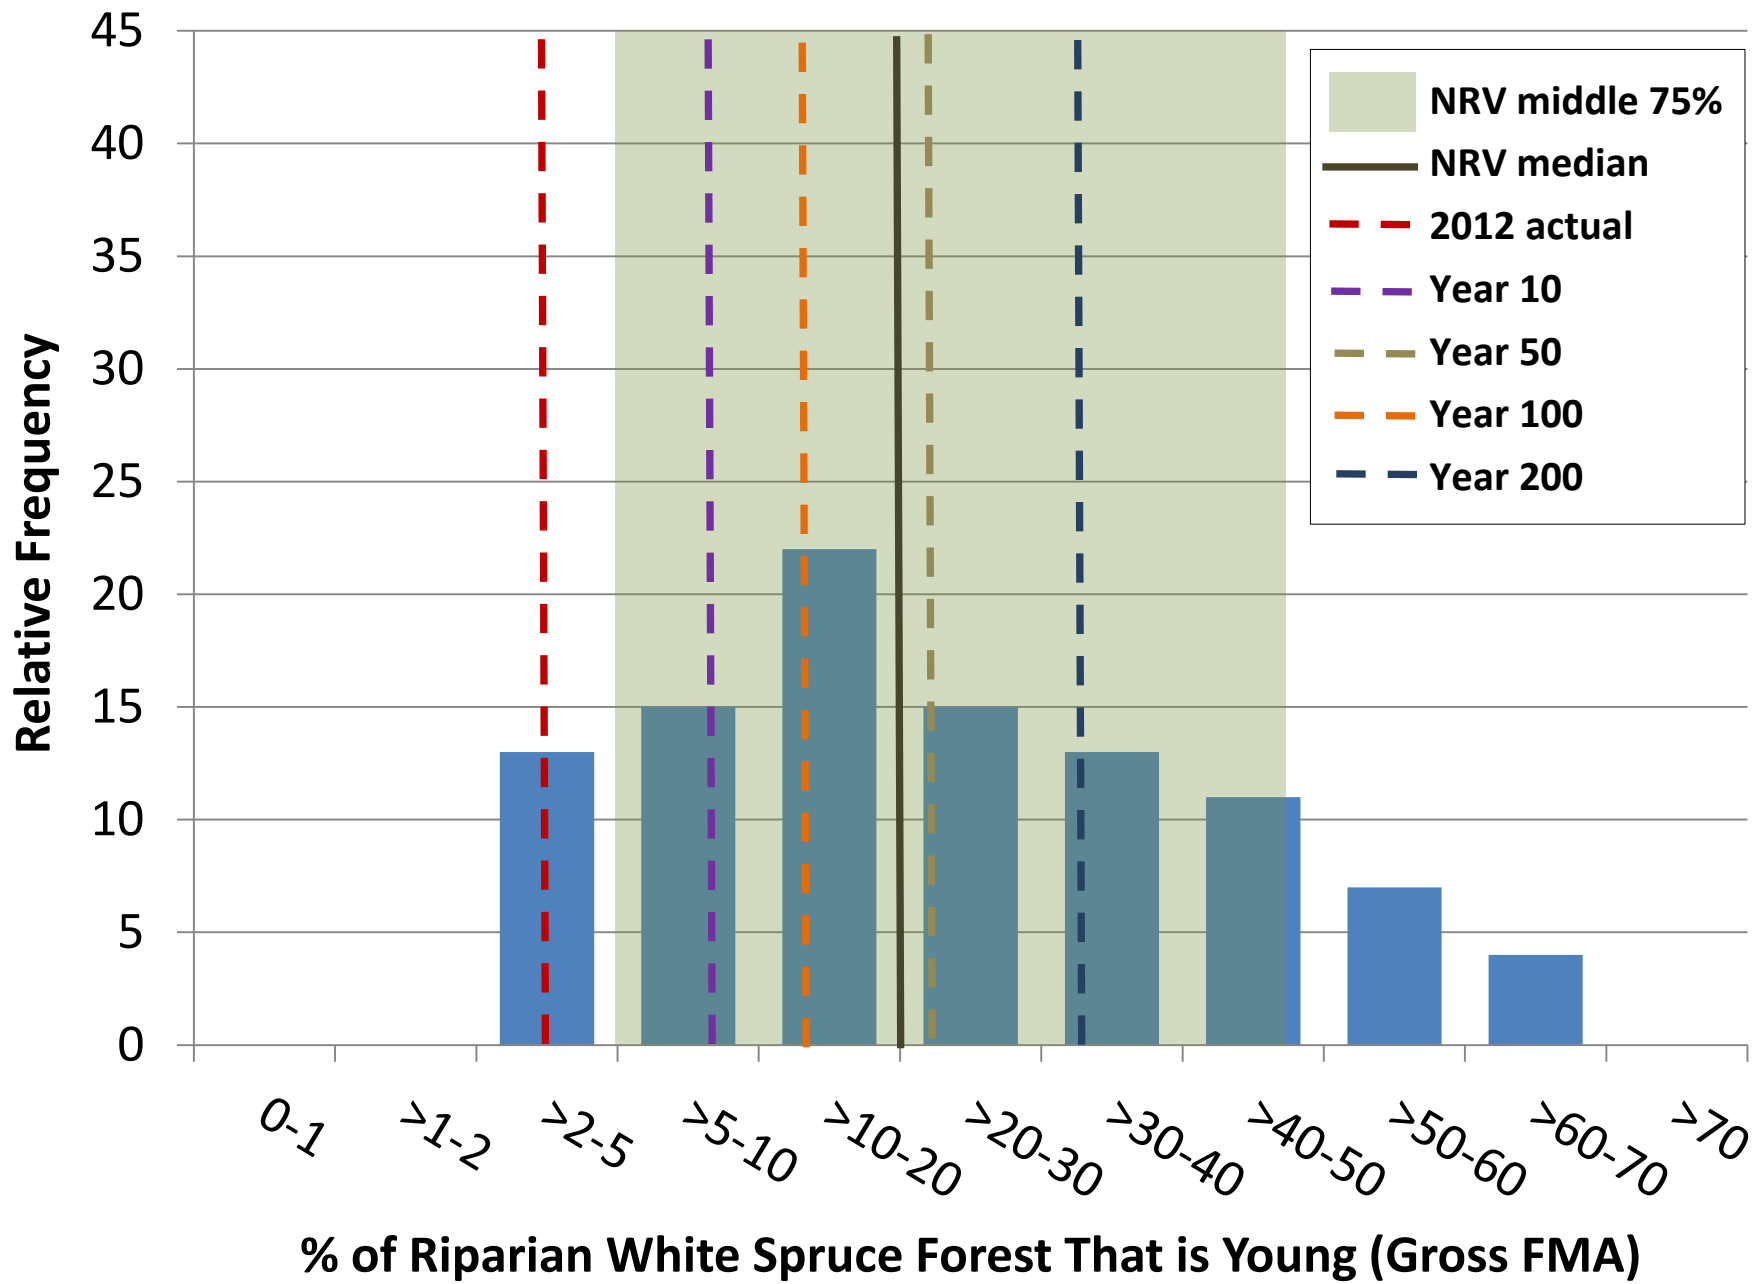

% of Riparian White Spruce Forest That is Early Mature (Gross FMA)

1.3	2.4	2.1	6.1	2.0	3.1	2.2	5.7	2.2	7.9	1.8	6.3	2.2	2.5	3.9	7.6	4.4	4.8	0.0	3.3
7.2	14.4	8.3	17.0	9.0	15.4	8.7	14.3	8.0	18.9	7.9	15.1	10.1	12.2	11.2	18.5	17.1	20.2	1.5	11.6
15.8	23.8	17.2	27.0	19.0	25.8	18.6	24.3	18.8	31.5	17.1	25.3	20.0	20.6	21.5	28.5	31.1	33.1	4.3	22.1
32.9	38.4	28.9	38.7	34.2	40.7	29.0	35.2	30.4	41.5	25.8	38.4	35.9	34.4	33.6	39.0	47.9	43.8	11.1	33.1
65.9	72.9	61.2	81.4	67.4	71.7	58.6	76.6	70.3	75.8	54.3	72.4	69.0	64.8	63.2	72.2	83.3	72.2	28.8	70.2
22.0	27.9	21.2	28.8	23.7	29.1	21.1	26.1	21.8	31.7	19.0	27.6	23.6	23.3	23.3	29.7	34.0	33.7	7.0	25.3
18.2	17.5	15.6	17.1	18.3	17.0	15.0	15.8	16.6	15.8	12.5	15.3	17.2	14.1	14.0	15.2	19.4	16.6	6.7	15.8
332.1	306.7	243.6	293.3	334.3	287.8	223.7	249.0	274.4	248.7	155.5	234.2	296.5	199.6	194.9	231.7	375.9	277.2	44.6	249.7
4.2	8.2	5.3	9.8	4.4	10.7	5.2	8.3	4.3	13.6	5.3	10.8	5.3	8.1	6.9	13.1	12.1	16.2	0.7	9.0
48.0	49.1	41.8	45.6	51.8	49.6	41.7	42.7	45.6	52.8	36.4	47.1	46.4	41.0	38.6	45.5	56.9	56.7	16.6	45.5
12.0	12.0	12.0	12.0	12.0	12.0	12.0	12.0	12.0	12.0	12.0	12.0	12.0	12.0	12.0	12.0	12.0	12.0	12.0	12.0