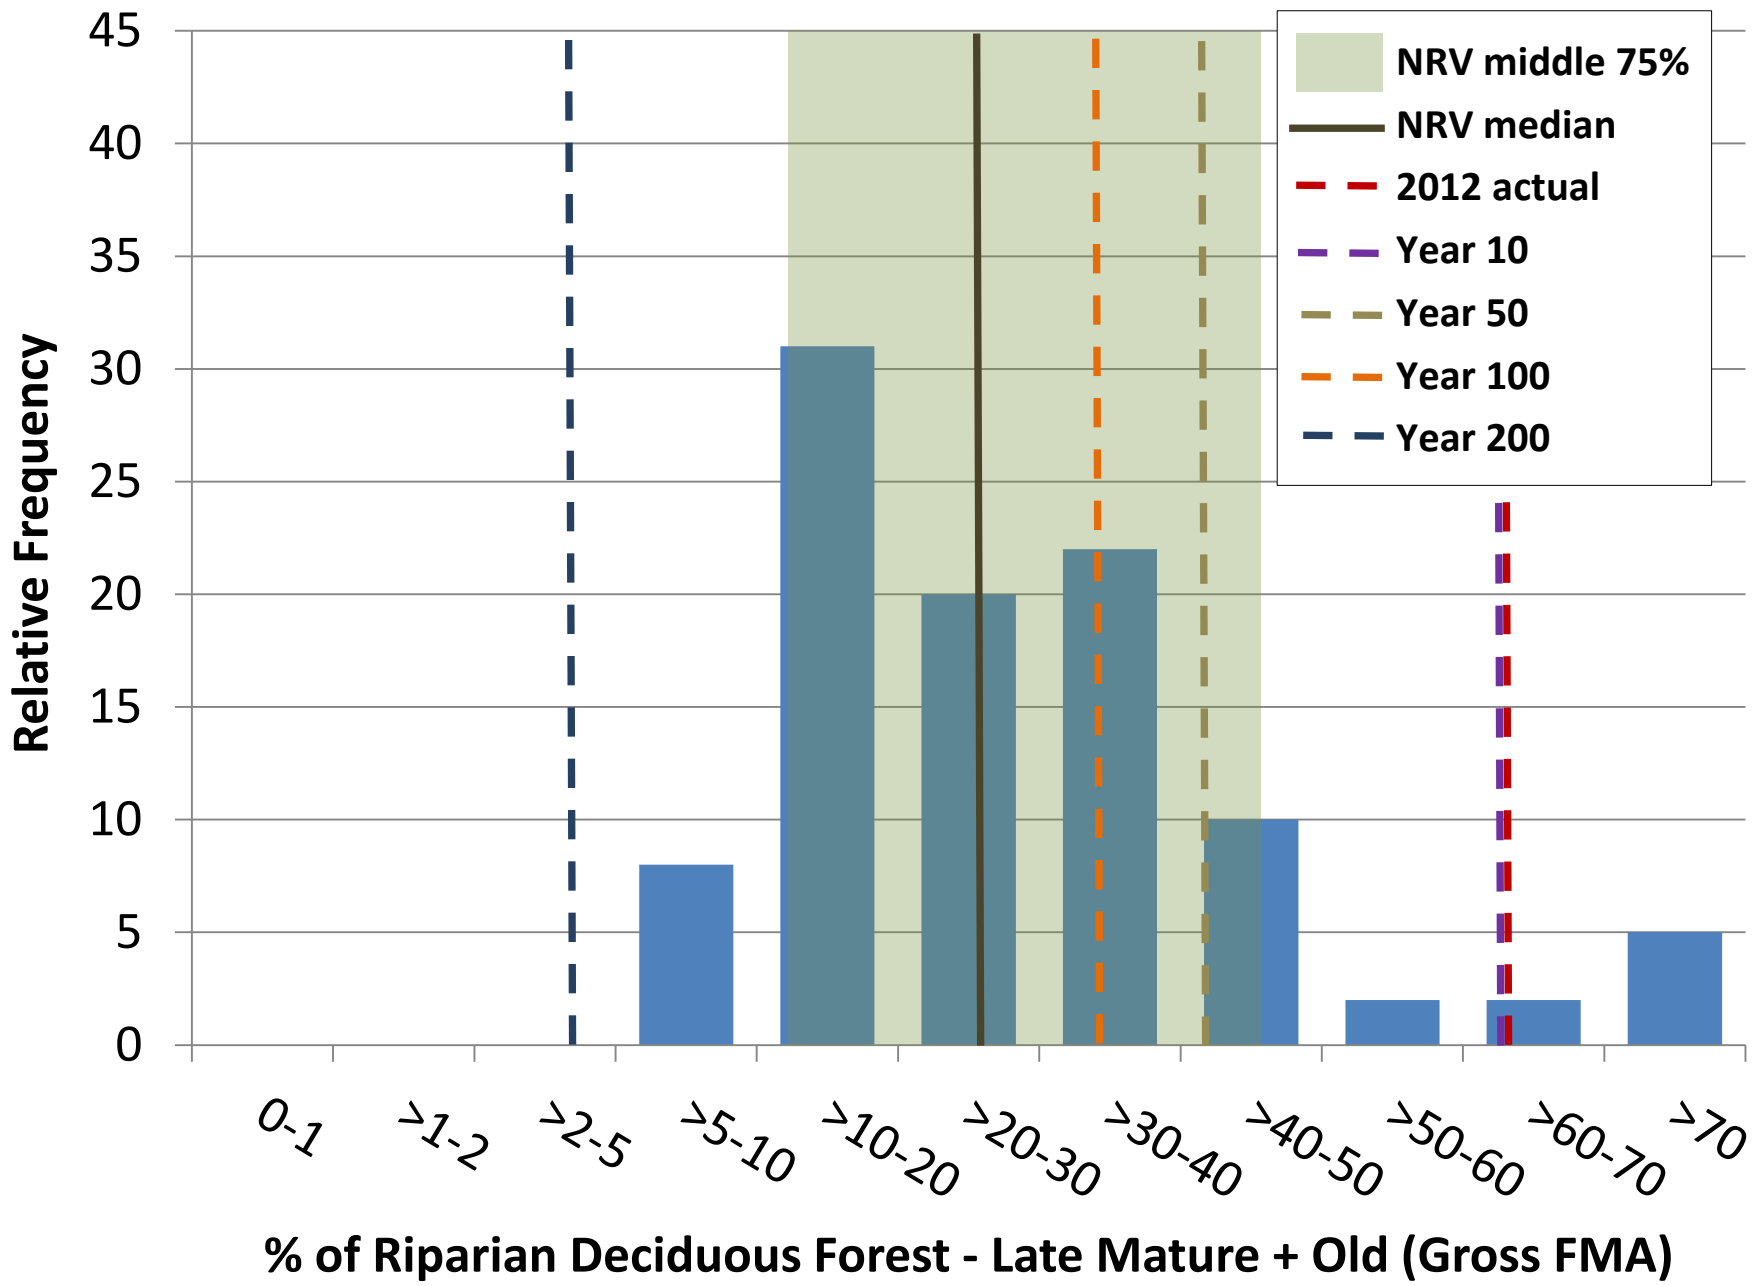

% of Riparian White Spruce Forest That is Early Mature (Gross FMA)

1.3	2.4	2.1	6.1	2.0	3.1	2.2	5.7	2.2	7.9	1.8	6.3	2.2	2.5	3.9	7.6	4.4	4.8	0.0	3.3
7.2	14.4	8.3	17.0	9.0	15.4	8.7	14.3	8.0	18.9	7.9	15.1	10.1	12.2	11.2	18.5	17.1	20.2	1.5	11.6
15.8	23.8	17.2	27.0	19.0	25.8	18.6	24.3	18.8	31.5	17.1	25.3	20.0	20.6	21.5	28.5	31.1	33.1	4.3	22.1
32.9	38.4	28.9	38.7	34.2	40.7	29.0	35.2	30.4	41.5	25.8	38.4	35.9	34.4	33.6	39.0	47.9	43.8	11.1	33.1
65.9	72.9	61.2	81.4	67.4	71.7	58.6	76.6	70.3	75.8	54.3	72.4	69.0	64.8	63.2	72.2	83.3	72.2	28.8	70.2
22.0	27.9	21.2	28.8	23.7	29.1	21.1	26.1	21.8	31.7	19.0	27.6	23.6	23.3	23.3	29.7	34.0	33.7	7.0	25.3
18.2	17.5	15.6	17.1	18.3	17.0	15.0	15.8	16.6	15.8	12.5	15.3	17.2	14.1	14.0	15.2	19.4	16.6	6.7	15.8
332.1	306.7	243.6	293.3	334.3	287.8	223.7	249.0	274.4	248.7	155.5	234.2	296.5	199.6	194.9	231.7	375.9	277.2	44.6	249.7
4.2	8.2	5.3	9.8	4.4	10.7	5.2	8.3	4.3	13.6	5.3	10.8	5.3	8.1	6.9	13.1	12.1	16.2	0.7	9.0
48.0	49.1	41.8	45.6	51.8	49.6	41.7	42.7	45.6	52.8	36.4	47.1	46.4	41.0	38.6	45.5	56.9	56.7	16.6	45.5
12.0	12.0	12.0	12.0	12.0	12.0	12.0	12.0	12.0	12.0	12.0	12.0	12.0	12.0	12.0	12.0	12.0	12.0	12.0	12.0