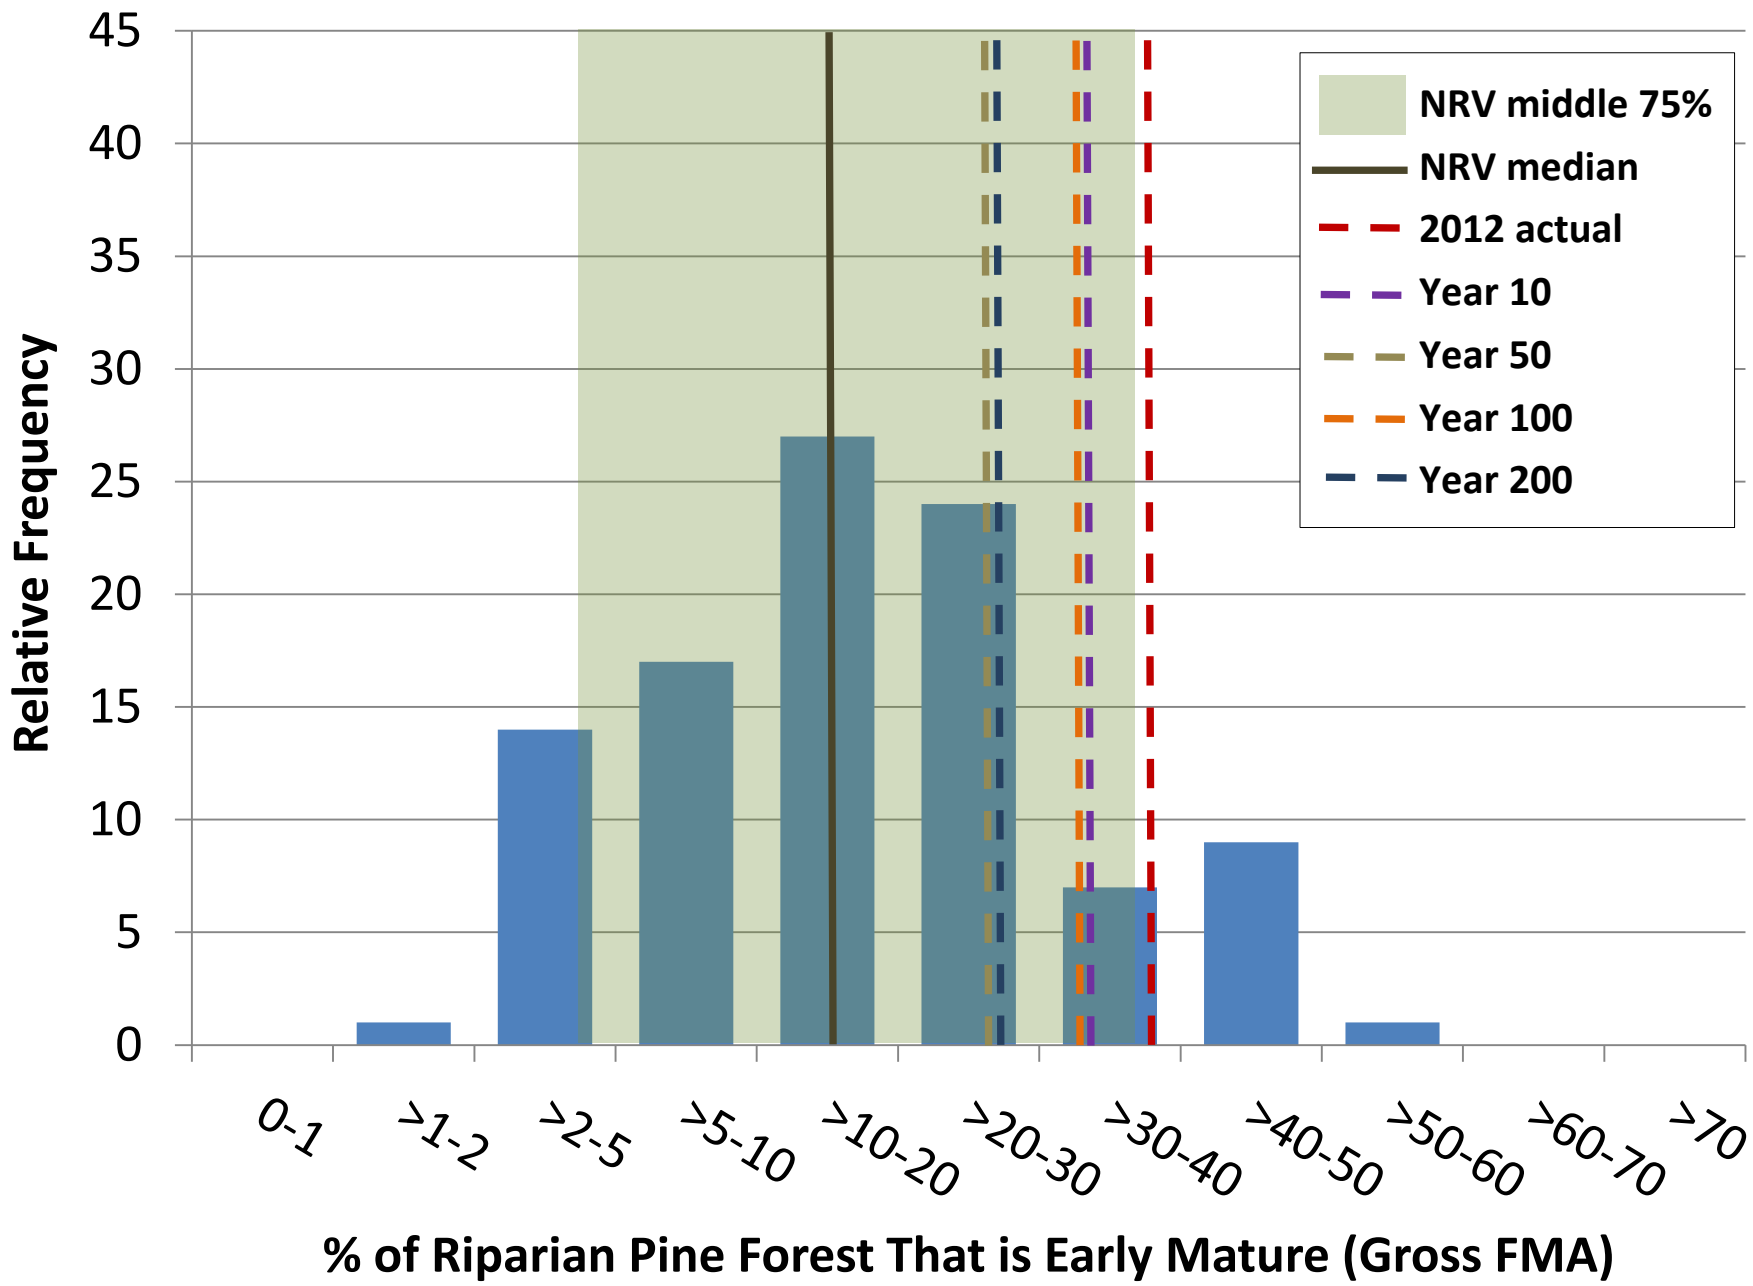

% of Riparian White Spruce Forest That is Early Mature (Gross FMA)

1.3	2.4	2.1	6.1	2.0	3.1	2.2	5.7	2.2	7.9	1.8	6.3	2.2	2.5	3.9	7.6	4.4	4.8	0.0	3.3
7.2	14.4	8.3	17.0	9.0	15.4	8.7	14.3	8.0	18.9	7.9	15.1	10.1	12.2	11.2	18.5	17.1	20.2	1.5	11.6
15.8	23.8	17.2	27.0	19.0	25.8	18.6	24.3	18.8	31.5	17.1	25.3	20.0	20.6	21.5	28.5	31.1	33.1	4.3	22.1
32.9	38.4	28.9	38.7	34.2	40.7	29.0	35.2	30.4	41.5	25.8	38.4	35.9	34.4	33.6	39.0	47.9	43.8	11.1	33.1
65.9	72.9	61.2	81.4	67.4	71.7	58.6	76.6	70.3	75.8	54.3	72.4	69.0	64.8	63.2	72.2	83.3	72.2	28.8	70.2
22.0	27.9	21.2	28.8	23.7	29.1	21.1	26.1	21.8	31.7	19.0	27.6	23.6	23.3	23.3	29.7	34.0	33.7	7.0	25.3
18.2	17.5	15.6	17.1	18.3	17.0	15.0	15.8	16.6	15.8	12.5	15.3	17.2	14.1	14.0	15.2	19.4	16.6	6.7	15.8
332.1	306.7	243.6	293.3	334.3	287.8	223.7	249.0	274.4	248.7	155.5	234.2	296.5	199.6	194.9	231.7	375.9	277.2	44.6	249.7
4.2	8.2	5.3	9.8	4.4	10.7	5.2	8.3	4.3	13.6	5.3	10.8	5.3	8.1	6.9	13.1	12.1	16.2	0.7	9.0
48.0	49.1	41.8	45.6	51.8	49.6	41.7	42.7	45.6	52.8	36.4	47.1	46.4	41.0	38.6	45.5	56.9	56.7	16.6	45.5
12.0	12.0	12.0	12.0	12.0	12.0	12.0	12.0	12.0	12.0	12.0	12.0	12.0	12.0	12.0	12.0	12.0	12.0	12.0	12.0