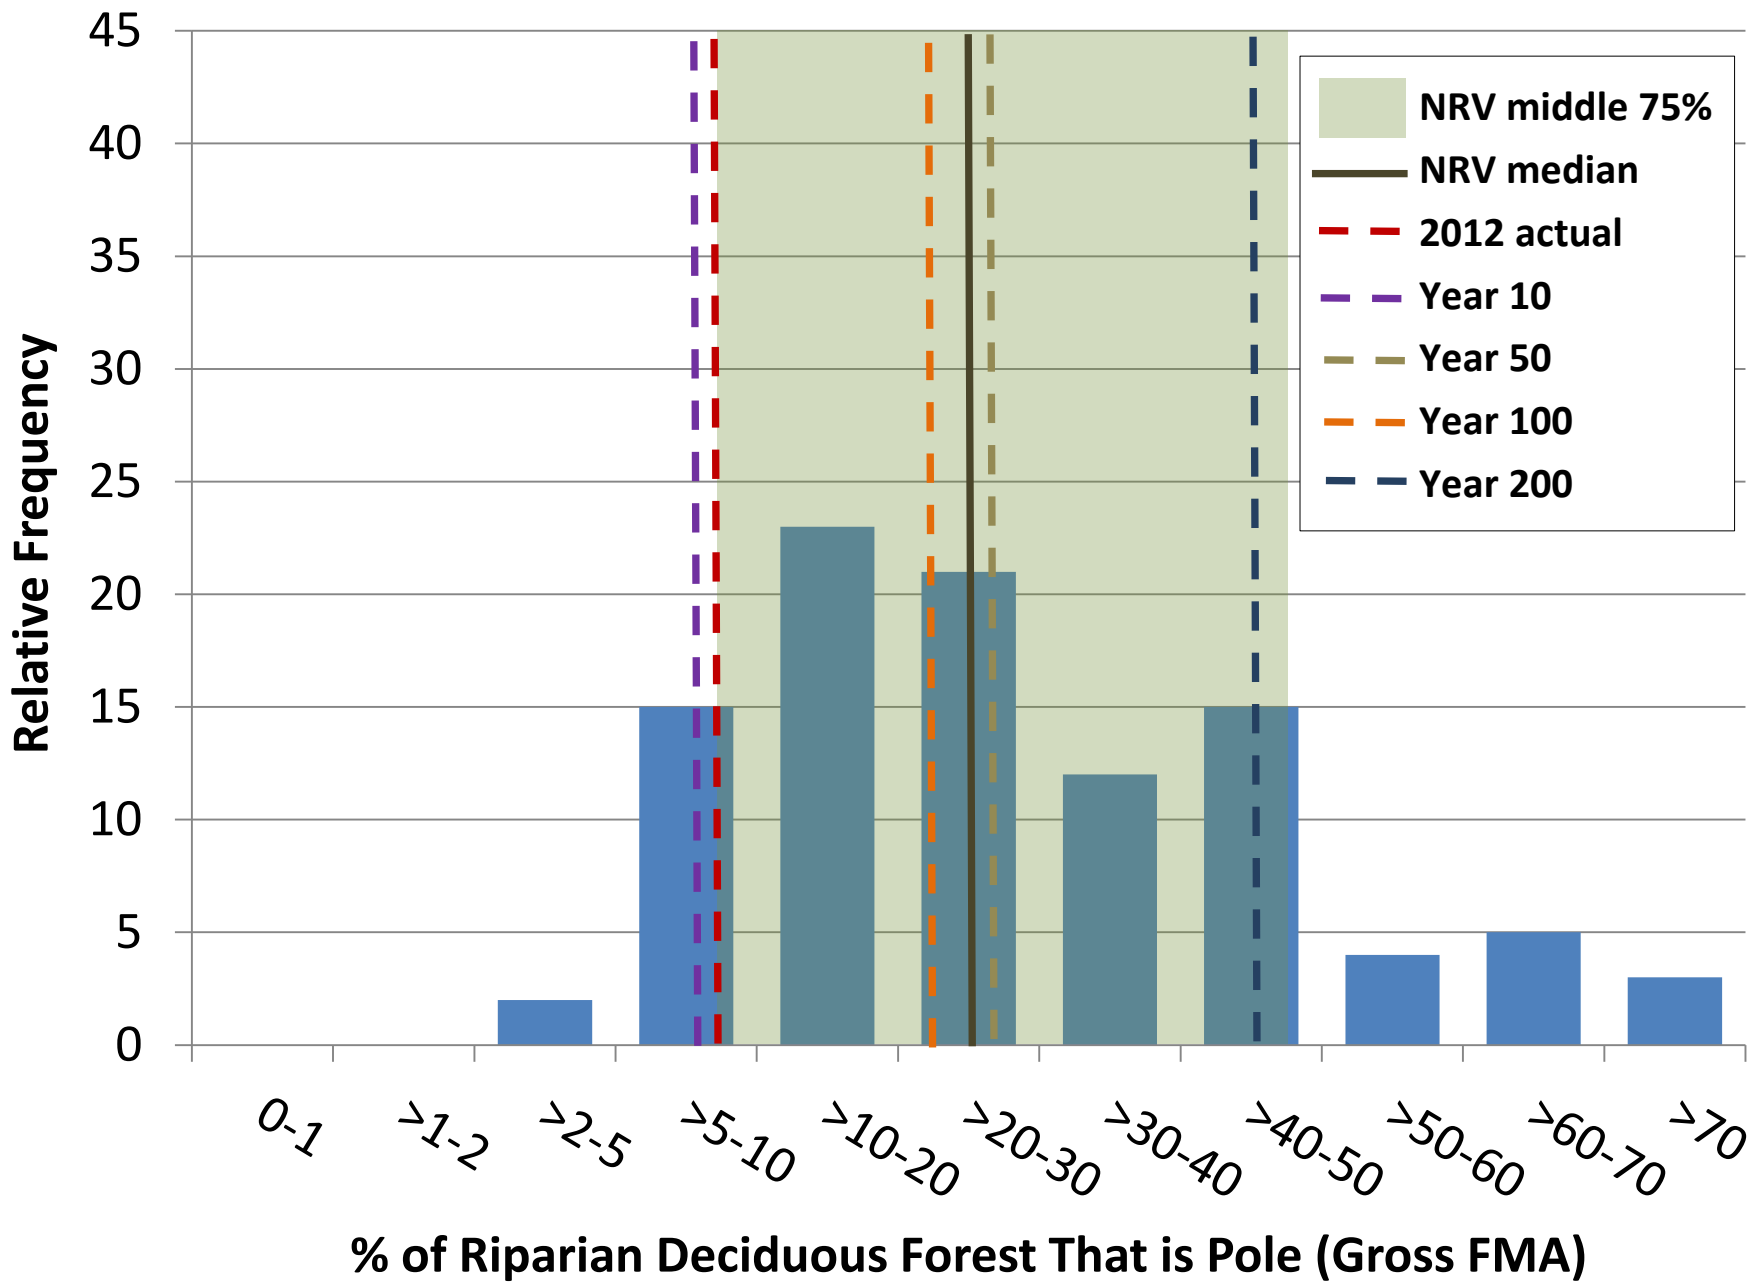

% of Riparian White Spruce Forest That is Early Mature (Gross FMA)

1.3	2.4	2.1	6.1	2.0	3.1	2.2	5.7	2.2	7.9	1.8	6.3	2.2	2.5	3.9	7.6	4.4	4.8	0.0	3.3
7.2	14.4	8.3	17.0	9.0	15.4	8.7	14.3	8.0	18.9	7.9	15.1	10.1	12.2	11.2	18.5	17.1	20.2	1.5	11.6
15.8	23.8	17.2	27.0	19.0	25.8	18.6	24.3	18.8	31.5	17.1	25.3	20.0	20.6	21.5	28.5	31.1	33.1	4.3	22.1
32.9	38.4	28.9	38.7	34.2	40.7	29.0	35.2	30.4	41.5	25.8	38.4	35.9	34.4	33.6	39.0	47.9	43.8	11.1	33.1
65.9	72.9	61.2	81.4	67.4	71.7	58.6	76.6	70.3	75.8	54.3	72.4	69.0	64.8	63.2	72.2	83.3	72.2	28.8	70.2
22.0	27.9	21.2	28.8	23.7	29.1	21.1	26.1	21.8	31.7	19.0	27.6	23.6	23.3	23.3	29.7	34.0	33.7	7.0	25.3
18.2	17.5	15.6	17.1	18.3	17.0	15.0	15.8	16.6	15.8	12.5	15.3	17.2	14.1	14.0	15.2	19.4	16.6	6.7	15.8
332.1	306.7	243.6	293.3	334.3	287.8	223.7	249.0	274.4	248.7	155.5	234.2	296.5	199.6	194.9	231.7	375.9	277.2	44.6	249.7
4.2	8.2	5.3	9.8	4.4	10.7	5.2	8.3	4.3	13.6	5.3	10.8	5.3	8.1	6.9	13.1	12.1	16.2	0.7	9.0
48.0	49.1	41.8	45.6	51.8	49.6	41.7	42.7	45.6	52.8	36.4	47.1	46.4	41.0	38.6	45.5	56.9	56.7	16.6	45.5
12.0	12.0	12.0	12.0	12.0	12.0	12.0	12.0	12.0	12.0	12.0	12.0	12.0	12.0	12.0	12.0	12.0	12.0	12.0	12.0