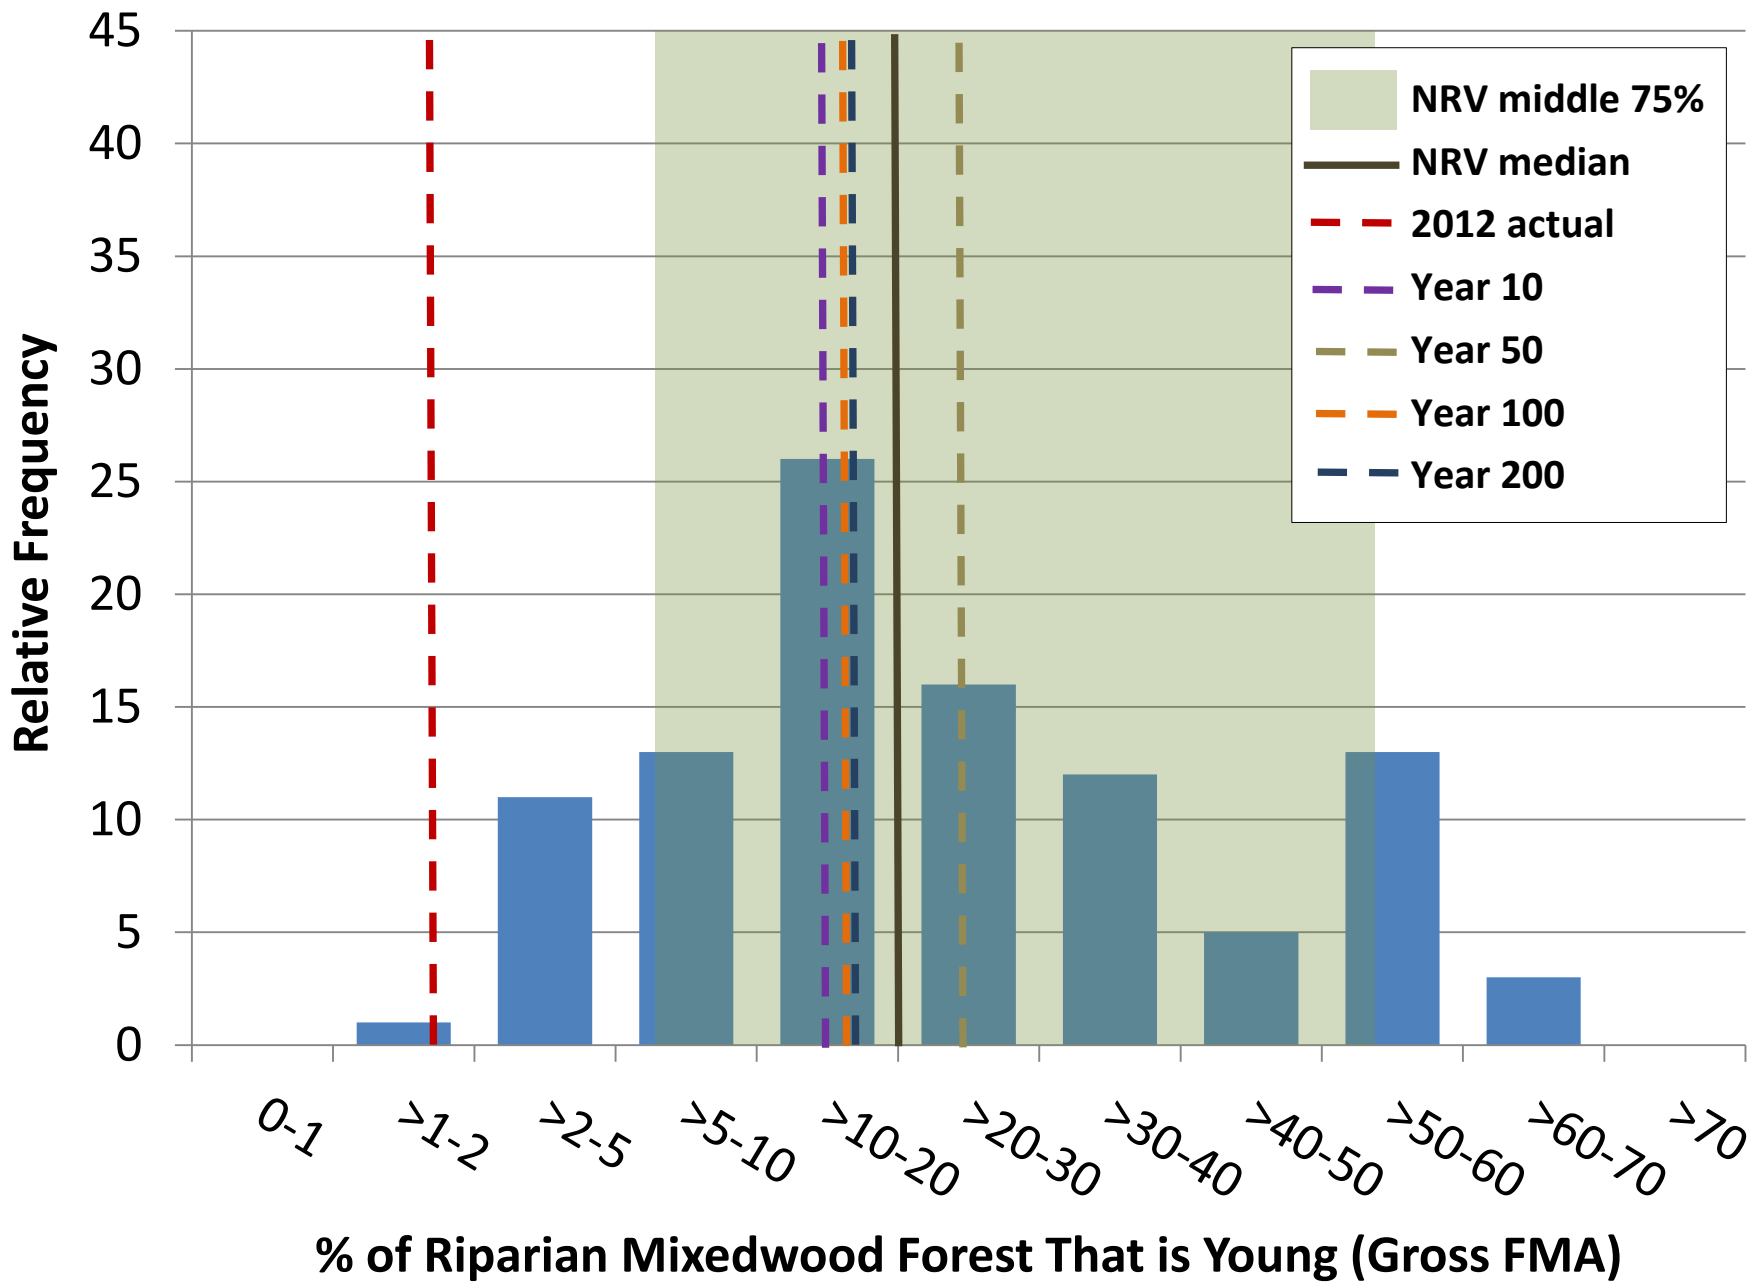

% of Riparian White Spruce Forest That is Early Mature (Gross FMA)

1.3	2.4	2.1	6.1	2.0	3.1	2.2	5.7	2.2	7.9	1.8	6.3	2.2	2.5	3.9	7.6	4.4	4.8	0.0	3.3
7.2	14.4	8.3	17.0	9.0	15.4	8.7	14.3	8.0	18.9	7.9	15.1	10.1	12.2	11.2	18.5	17.1	20.2	1.5	11.6
15.8	23.8	17.2	27.0	19.0	25.8	18.6	24.3	18.8	31.5	17.1	25.3	20.0	20.6	21.5	28.5	31.1	33.1	4.3	22.1
32.9	38.4	28.9	38.7	34.2	40.7	29.0	35.2	30.4	41.5	25.8	38.4	35.9	34.4	33.6	39.0	47.9	43.8	11.1	33.1
65.9	72.9	61.2	81.4	67.4	71.7	58.6	76.6	70.3	75.8	54.3	72.4	69.0	64.8	63.2	72.2	83.3	72.2	28.8	70.2
22.0	27.9	21.2	28.8	23.7	29.1	21.1	26.1	21.8	31.7	19.0	27.6	23.6	23.3	23.3	29.7	34.0	33.7	7.0	25.3
18.2	17.5	15.6	17.1	18.3	17.0	15.0	15.8	16.6	15.8	12.5	15.3	17.2	14.1	14.0	15.2	19.4	16.6	6.7	15.8
332.1	306.7	243.6	293.3	334.3	287.8	223.7	249.0	274.4	248.7	155.5	234.2	296.5	199.6	194.9	231.7	375.9	277.2	44.6	249.7
4.2	8.2	5.3	9.8	4.4	10.7	5.2	8.3	4.3	13.6	5.3	10.8	5.3	8.1	6.9	13.1	12.1	16.2	0.7	9.0
48.0	49.1	41.8	45.6	51.8	49.6	41.7	42.7	45.6	52.8	36.4	47.1	46.4	41.0	38.6	45.5	56.9	56.7	16.6	45.5
12.0	12.0	12.0	12.0	12.0	12.0	12.0	12.0	12.0	12.0	12.0	12.0	12.0	12.0	12.0	12.0	12.0	12.0	12.0	12.0