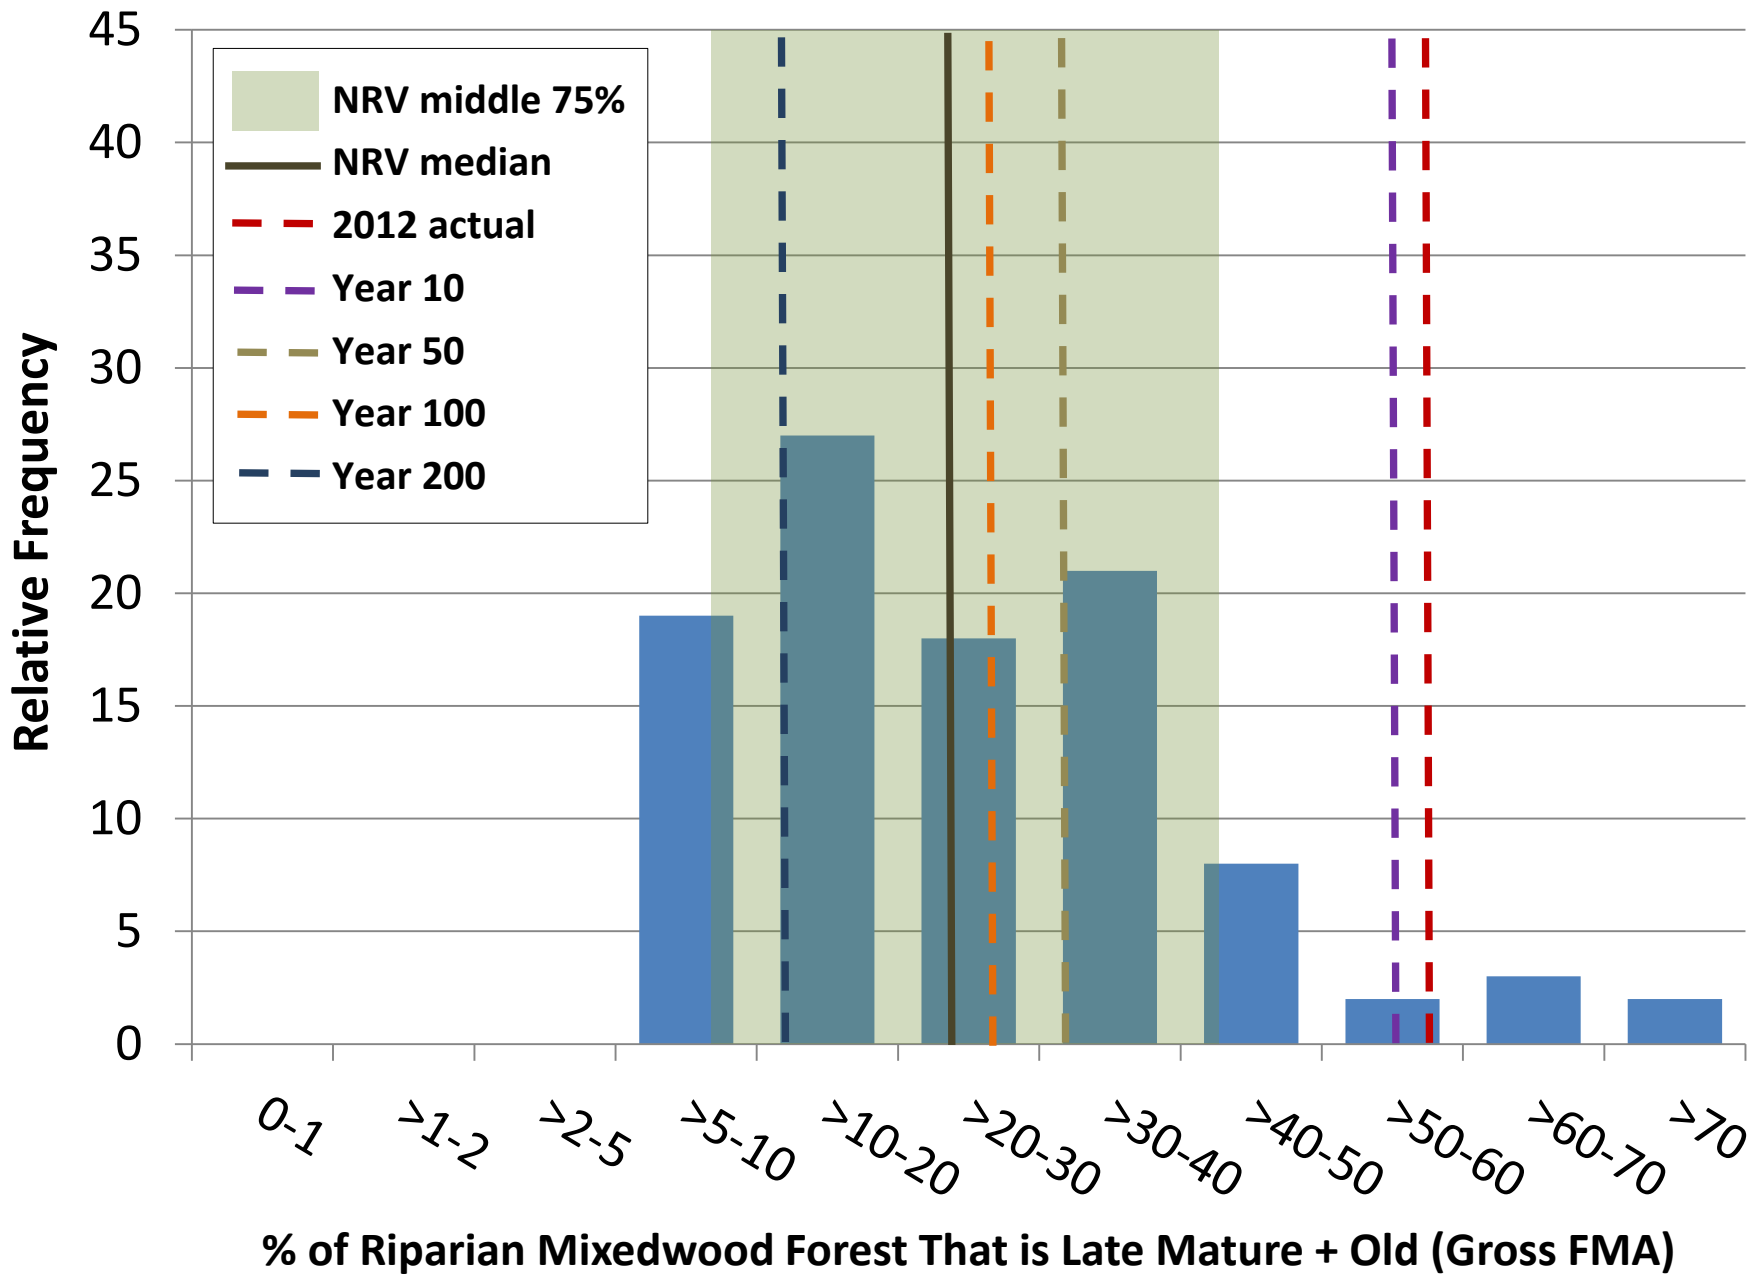

% of Riparian White Spruce Forest That is Early Mature (Gross FMA)

1.3	2.4	2.1	6.1	2.0	3.1	2.2	5.7	2.2	7.9	1.8	6.3	2.2	2.5	3.9	7.6	4.4	4.8	0.0	3.3
7.2	14.4	8.3	17.0	9.0	15.4	8.7	14.3	8.0	18.9	7.9	15.1	10.1	12.2	11.2	18.5	17.1	20.2	1.5	11.6
15.8	23.8	17.2	27.0	19.0	25.8	18.6	24.3	18.8	31.5	17.1	25.3	20.0	20.6	21.5	28.5	31.1	33.1	4.3	22.1
32.9	38.4	28.9	38.7	34.2	40.7	29.0	35.2	30.4	41.5	25.8	38.4	35.9	34.4	33.6	39.0	47.9	43.8	11.1	33.1
65.9	72.9	61.2	81.4	67.4	71.7	58.6	76.6	70.3	75.8	54.3	72.4	69.0	64.8	63.2	72.2	83.3	72.2	28.8	70.2
22.0	27.9	21.2	28.8	23.7	29.1	21.1	26.1	21.8	31.7	19.0	27.6	23.6	23.3	23.3	29.7	34.0	33.7	7.0	25.3
18.2	17.5	15.6	17.1	18.3	17.0	15.0	15.8	16.6	15.8	12.5	15.3	17.2	14.1	14.0	15.2	19.4	16.6	6.7	15.8
332.1	306.7	243.6	293.3	334.3	287.8	223.7	249.0	274.4	248.7	155.5	234.2	296.5	199.6	194.9	231.7	375.9	277.2	44.6	249.7
4.2	8.2	5.3	9.8	4.4	10.7	5.2	8.3	4.3	13.6	5.3	10.8	5.3	8.1	6.9	13.1	12.1	16.2	0.7	9.0
48.0	49.1	41.8	45.6	51.8	49.6	41.7	42.7	45.6	52.8	36.4	47.1	46.4	41.0	38.6	45.5	56.9	56.7	16.6	45.5
12.0	12.0	12.0	12.0	12.0	12.0	12.0	12.0	12.0	12.0	12.0	12.0	12.0	12.0	12.0	12.0	12.0	12.0	12.0	12.0