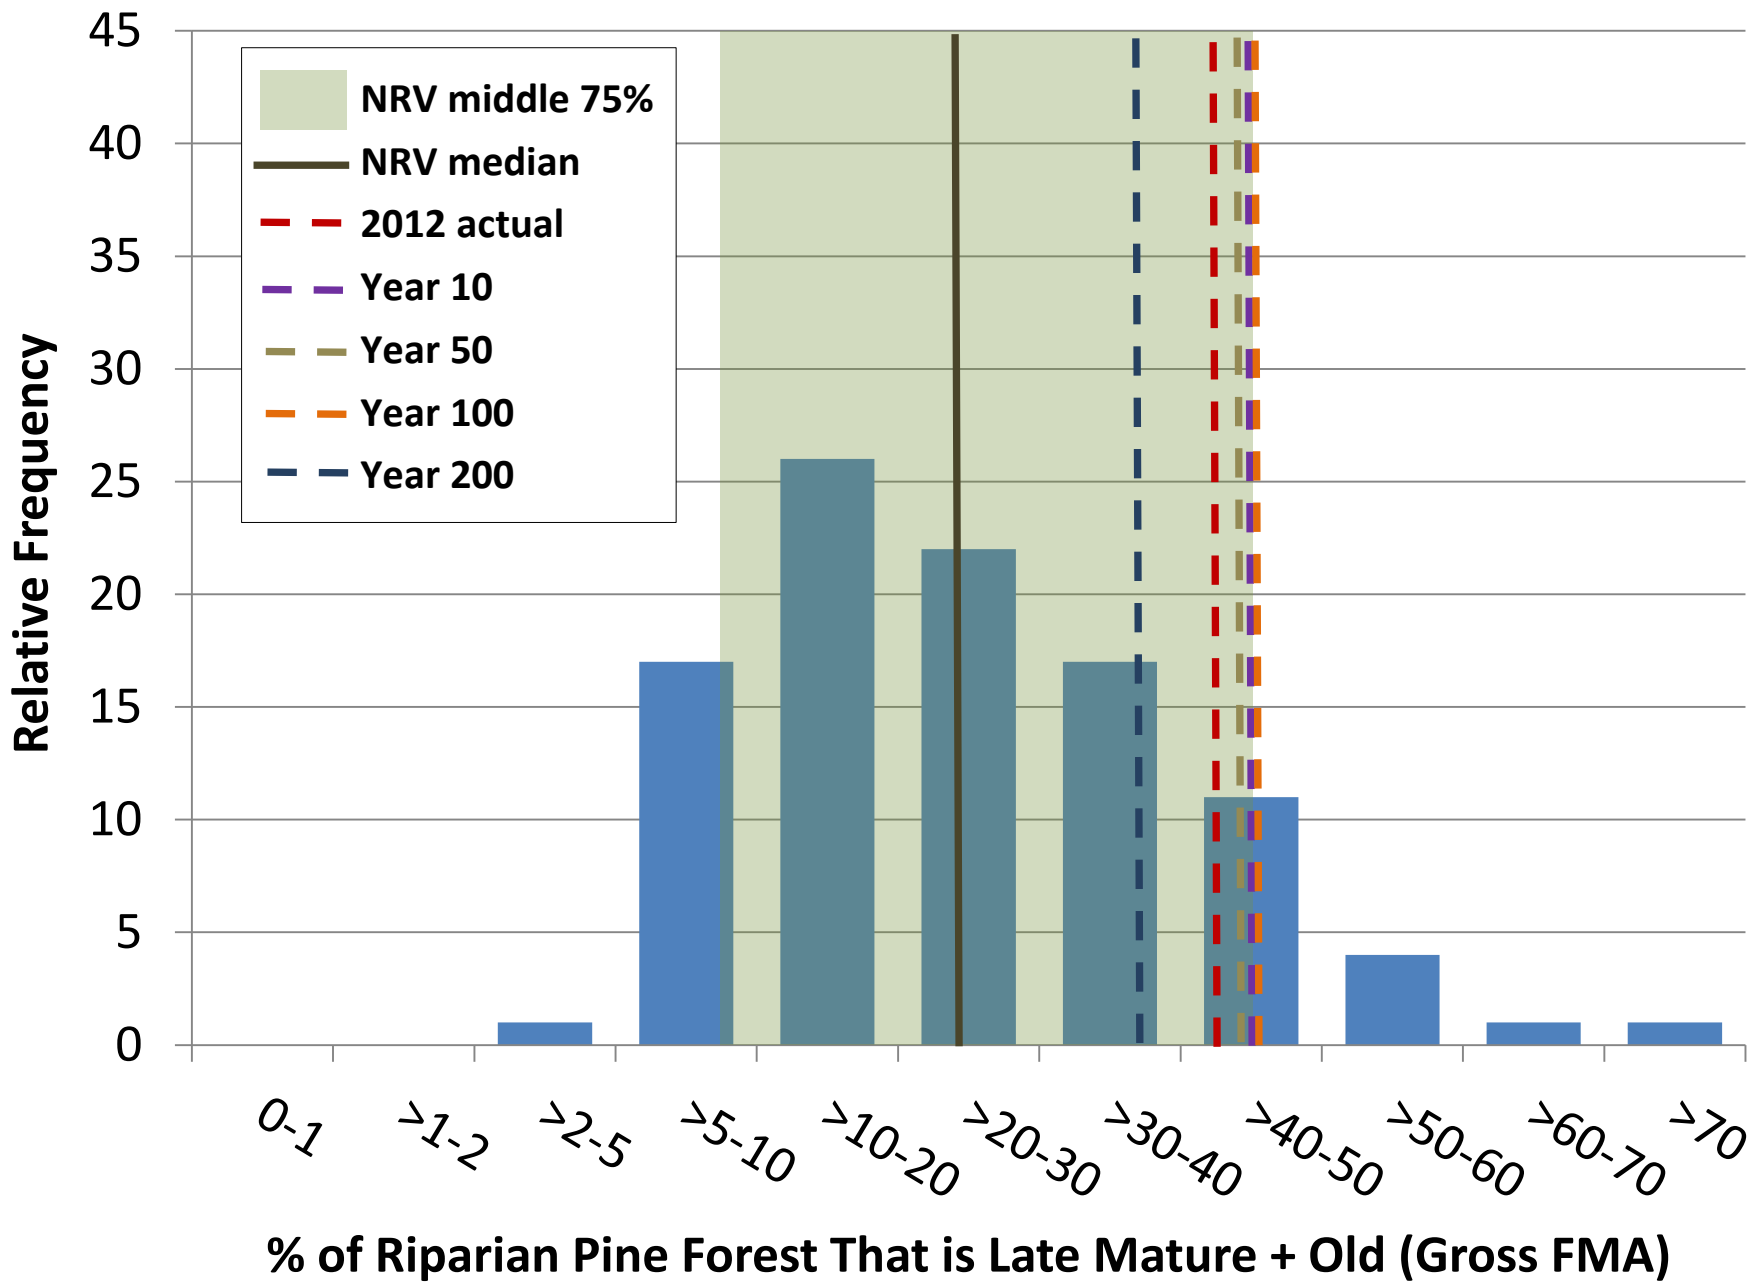

% of Riparian White Spruce Forest That is Early Mature (Gross FMA)

1.3	2.4	2.1	6.1	2.0	3.1	2.2	5.7	2.2	7.9	1.8	6.3	2.2	2.5	3.9	7.6	4.4	4.8	0.0	3.3
7.2	14.4	8.3	17.0	9.0	15.4	8.7	14.3	8.0	18.9	7.9	15.1	10.1	12.2	11.2	18.5	17.1	20.2	1.5	11.6
15.8	23.8	17.2	27.0	19.0	25.8	18.6	24.3	18.8	31.5	17.1	25.3	20.0	20.6	21.5	28.5	31.1	33.1	4.3	22.1
32.9	38.4	28.9	38.7	34.2	40.7	29.0	35.2	30.4	41.5	25.8	38.4	35.9	34.4	33.6	39.0	47.9	43.8	11.1	33.1
65.9	72.9	61.2	81.4	67.4	71.7	58.6	76.6	70.3	75.8	54.3	72.4	69.0	64.8	63.2	72.2	83.3	72.2	28.8	70.2
22.0	27.9	21.2	28.8	23.7	29.1	21.1	26.1	21.8	31.7	19.0	27.6	23.6	23.3	23.3	29.7	34.0	33.7	7.0	25.3
18.2	17.5	15.6	17.1	18.3	17.0	15.0	15.8	16.6	15.8	12.5	15.3	17.2	14.1	14.0	15.2	19.4	16.6	6.7	15.8
332.1	306.7	243.6	293.3	334.3	287.8	223.7	249.0	274.4	248.7	155.5	234.2	296.5	199.6	194.9	231.7	375.9	277.2	44.6	249.7
4.2	8.2	5.3	9.8	4.4	10.7	5.2	8.3	4.3	13.6	5.3	10.8	5.3	8.1	6.9	13.1	12.1	16.2	0.7	9.0
48.0	49.1	41.8	45.6	51.8	49.6	41.7	42.7	45.6	52.8	36.4	47.1	46.4	41.0	38.6	45.5	56.9	56.7	16.6	45.5
12.0	12.0	12.0	12.0	12.0	12.0	12.0	12.0	12.0	12.0	12.0	12.0	12.0	12.0	12.0	12.0	12.0	12.0	12.0	12.0