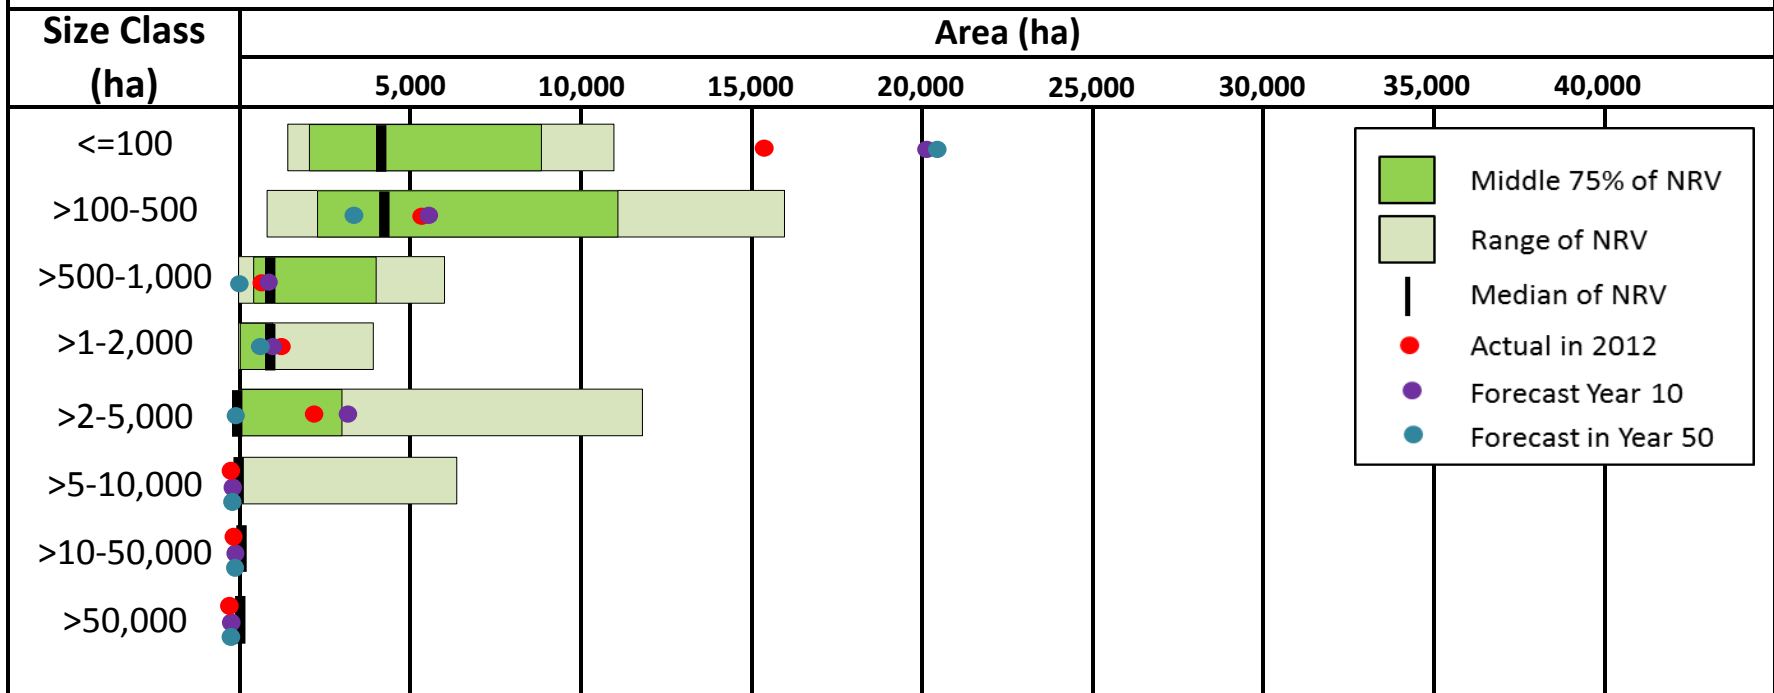

Summary of the area in different patch sizes of old black spruce forest for the gross HWP FMA area

Summary of the area in different patch sizes of late mature black spruce forest for the gross FMA

Summary of the area in different patch sizes of early mature black spruce forest for the gross FMA

Summary of the area in different patch sizes of pole black spruce forest for the gross HWP FMA area

Summary of the area in different patch sizes of old white spruce forest for the gross HWP FMA area

Summary of the area in different patch sizes of late mature white spruce forest for the gross FMA

Summary of the area in different patch sizes of pole white spruce forest for the gross HWP FMA area

Summary of the area in different patch sizes of young white spruce forest for the gross HWP FMA area

Summary of the area in different patch sizes of old mixedwood forest for the gross HWP FMA area