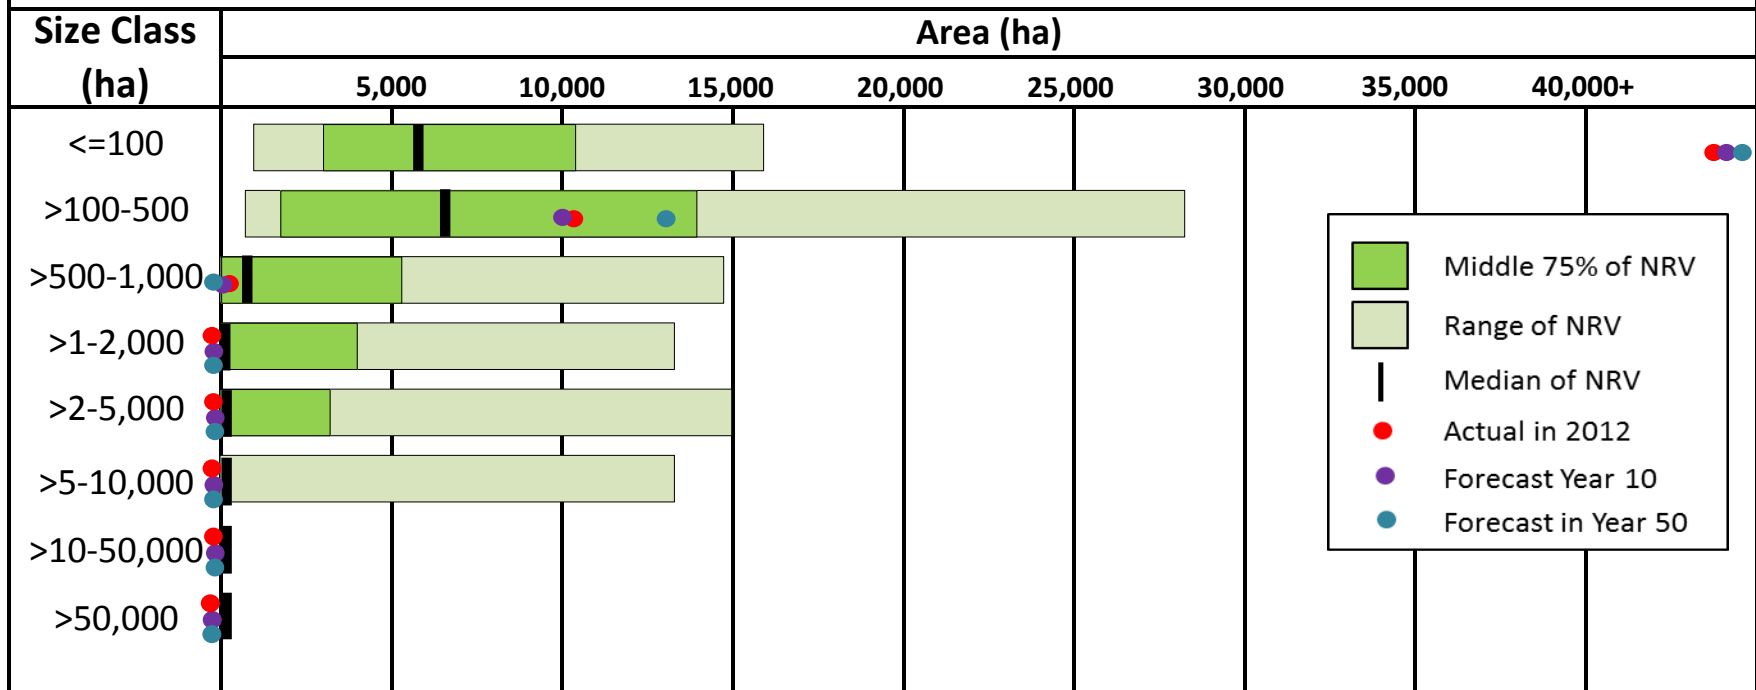

Summary of the area in different patch sizes of old black spruce forest for the gross HWP FMA area

Summary of the area in different patch sizes of late mature black spruce forest for the gross FMA

Summary of the area in different patch sizes of early mature black spruce forest for the gross FMA

Summary of the area in different patch sizes of pole black spruce forest for the gross HWP FMA area

Summary of the area in different patch sizes of old white spruce forest for the gross HWP FMA area

Summary of the area in different patch sizes of late mature white spruce forest for the gross FMA

Summary of the area in different patch sizes of pole white spruce forest for the gross HWP FMA area

Summary of the area in different patch sizes of young white spruce forest for the gross HWP FMA area

Summary of the area in different patch sizes of old mixedwood forest for the gross HWP FMA area