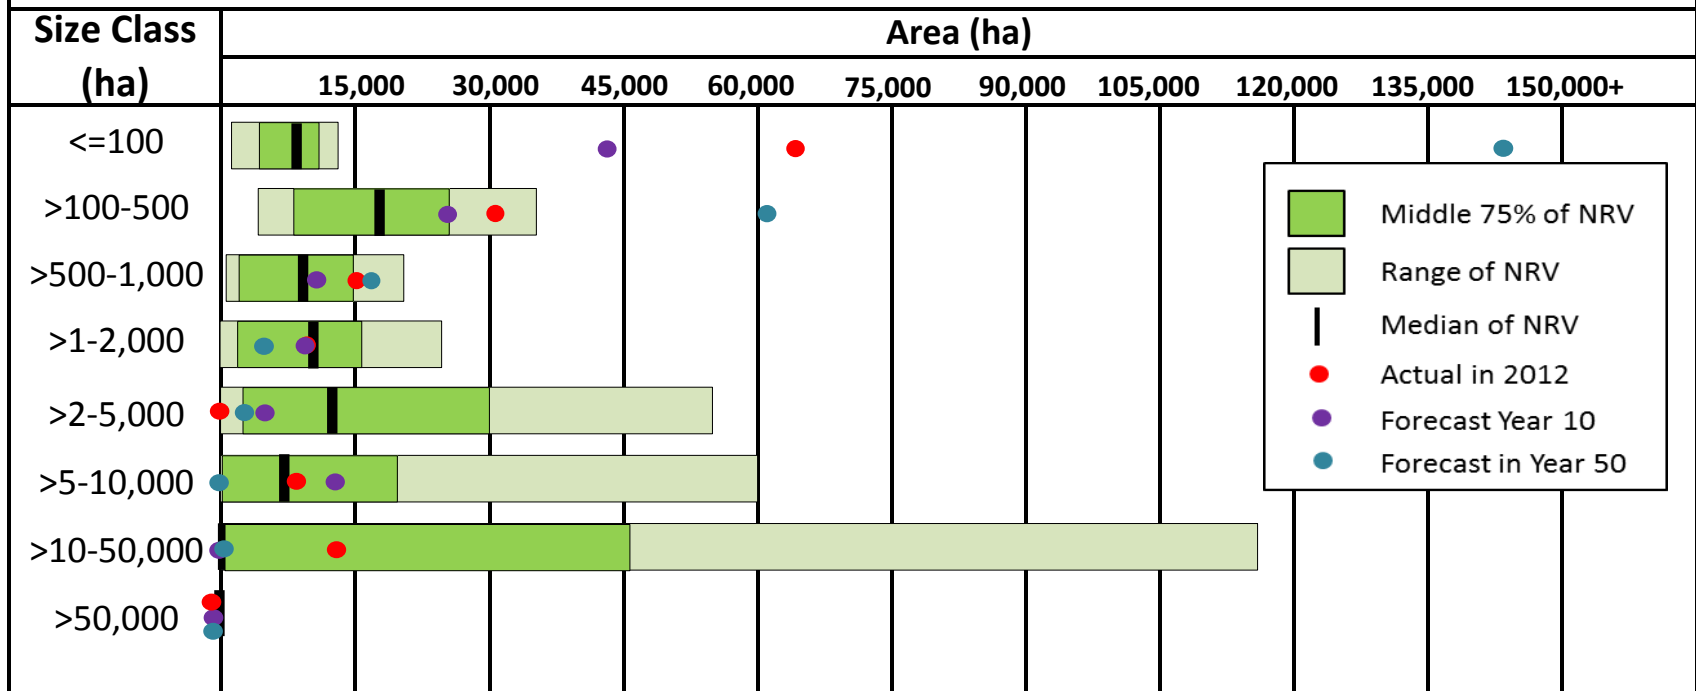

Summary of the area in different patch sizes of young mixedwood forest for the gross HWP FMA area

Summary of the area in different patch sizes of old deciduous forest for the gross HWP FMA area

Summary of the area in different patch sizes of late mature deciduous forest for the gross FMA

Summary of the area in different patch sizes of early mature deciduous forest for the gross FMA

Summary of the area in different patch sizes of pole deciduous forest for the gross HWP FMA area

Summary of the area in different patch sizes of young deciduous forest for the gross HWP FMA area

Summary of the area in different patch sizes of old pine forest for the gross HWP FMA area

Summary of the area in different patch sizes of late mature pine forest for the gross HWP FMA area

Summary of the area in different patch sizes of early mature pine forest for the gross HWP FMA area