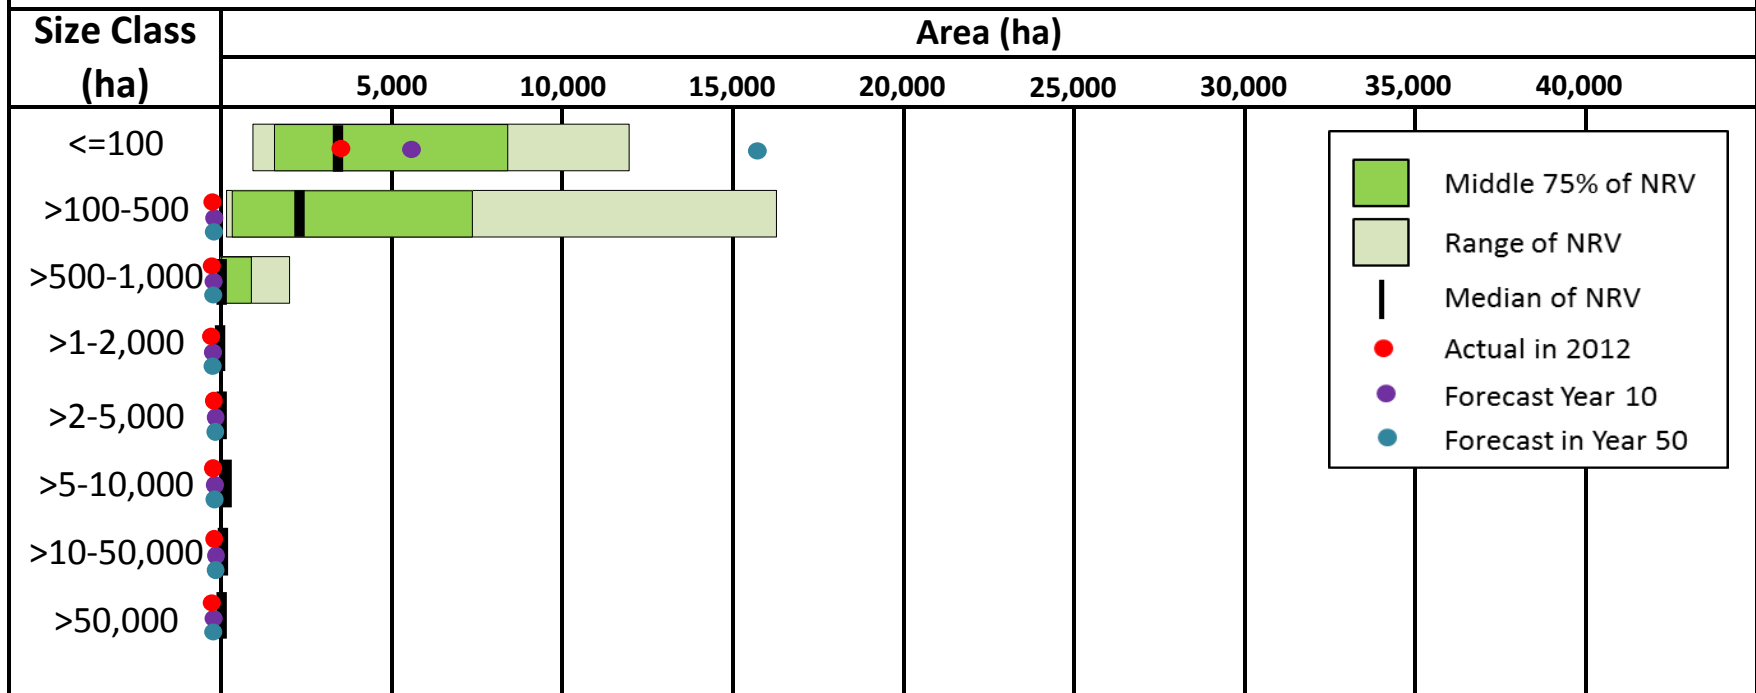

Summary of the area in different patch sizes of pole black spruce forest for the gross HWP FMA area

Summary of the area in different patch sizes of old white spruce forest for the gross HWP FMA area

Summary of the area in different patch sizes of late mature white spruce forest for the gross FMA

Summary of the area in different patch sizes of pole white spruce forest for the gross HWP FMA area

Summary of the area in different patch sizes of young white spruce forest for the gross HWP FMA area

Summary of the area in different patch sizes of old mixedwood forest for the gross HWP FMA area