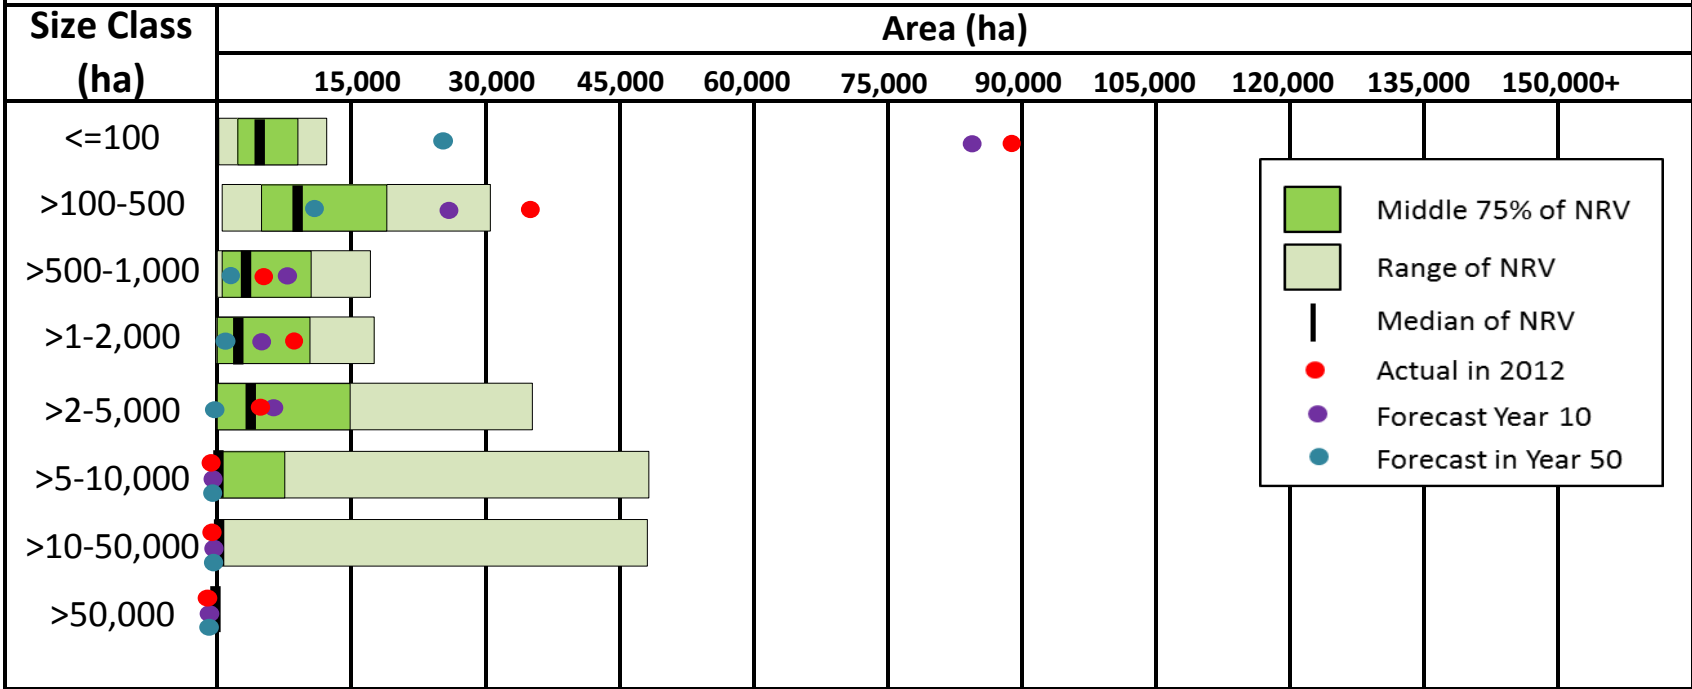

Summary of the area in different patch sizes of young mixedwood forest for the gross HWP FMA area

Summary of the area in different patch sizes of old deciduous forest for the gross HWP FMA area

Summary of the area in different patch sizes of late mature deciduous forest for the gross FMA

Summary of the area in different patch sizes of early mature deciduous forest for the gross FMA

Summary of the area in different patch sizes of pole deciduous forest for the gross HWP FMA area

Summary of the area in different patch sizes of young deciduous forest for the gross HWP FMA area

Summary of the area in different patch sizes of old pine forest for the gross HWP FMA area

Summary of the area in different patch sizes of late mature pine forest for the gross HWP FMA area

Summary of the area in different patch sizes of early mature pine forest for the gross HWP FMA area