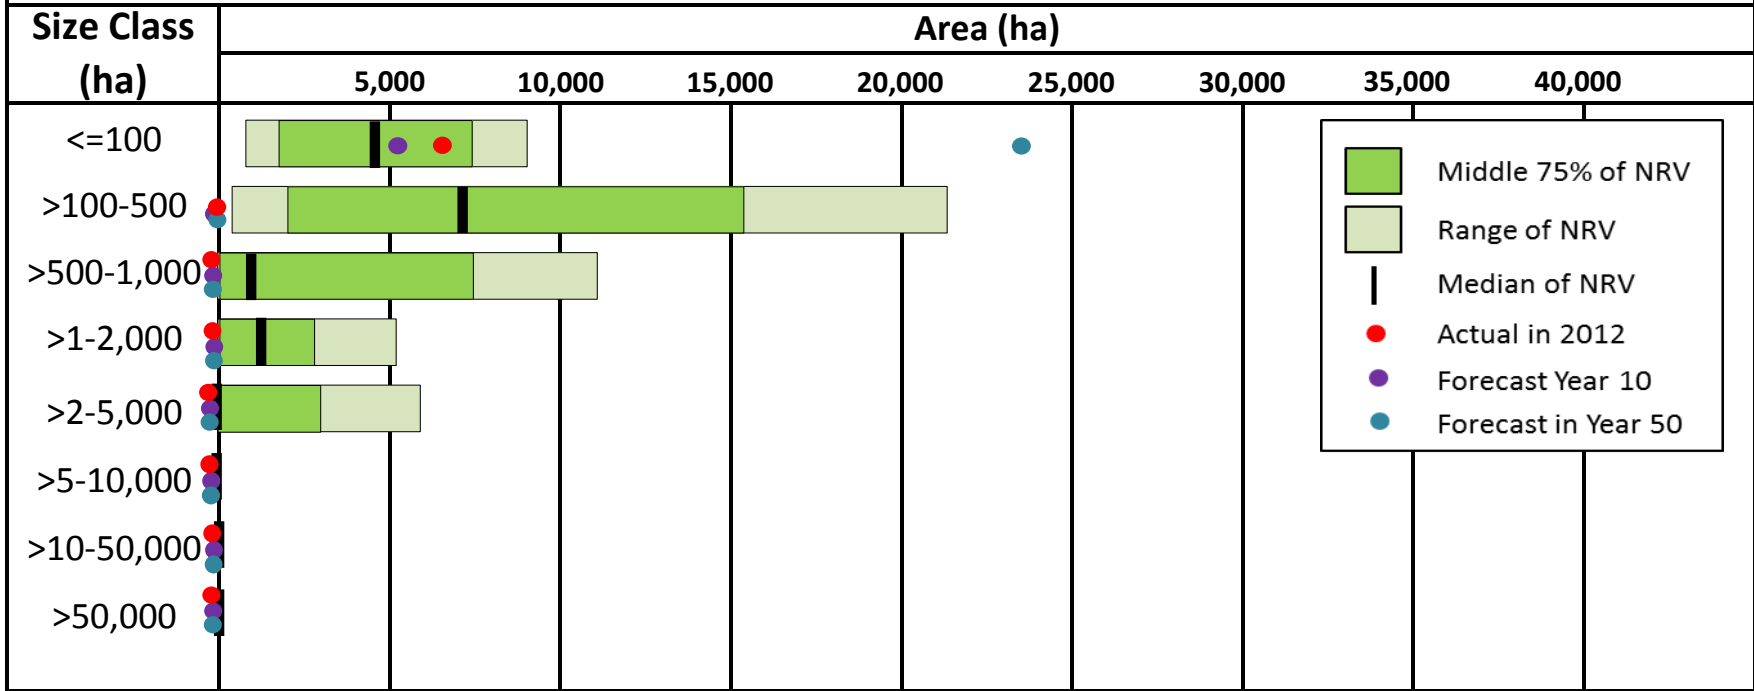

Summary of the area in different patch sizes of late mature mixedwood forest for the gross FMA

Summary of the area in different patch sizes of early mature mixedwood forest for the gross FMA

Summary of the area in different patch sizes of pole mixedwood forest for the gross HWP FMA area

Summary of the area in different patch sizes of young mixedwood forest for the gross HWP FMA area

Summary of the area in different patch sizes of old deciduous forest for the gross HWP FMA area

Summary of the area in different patch sizes of late mature deciduous forest for the gross FMA

Summary of the area in different patch sizes of early mature deciduous forest for the gross FMA

Summary of the area in different patch sizes of pole deciduous forest for the gross HWP FMA area

Summary of the area in different patch sizes of young deciduous forest for the gross HWP FMA area