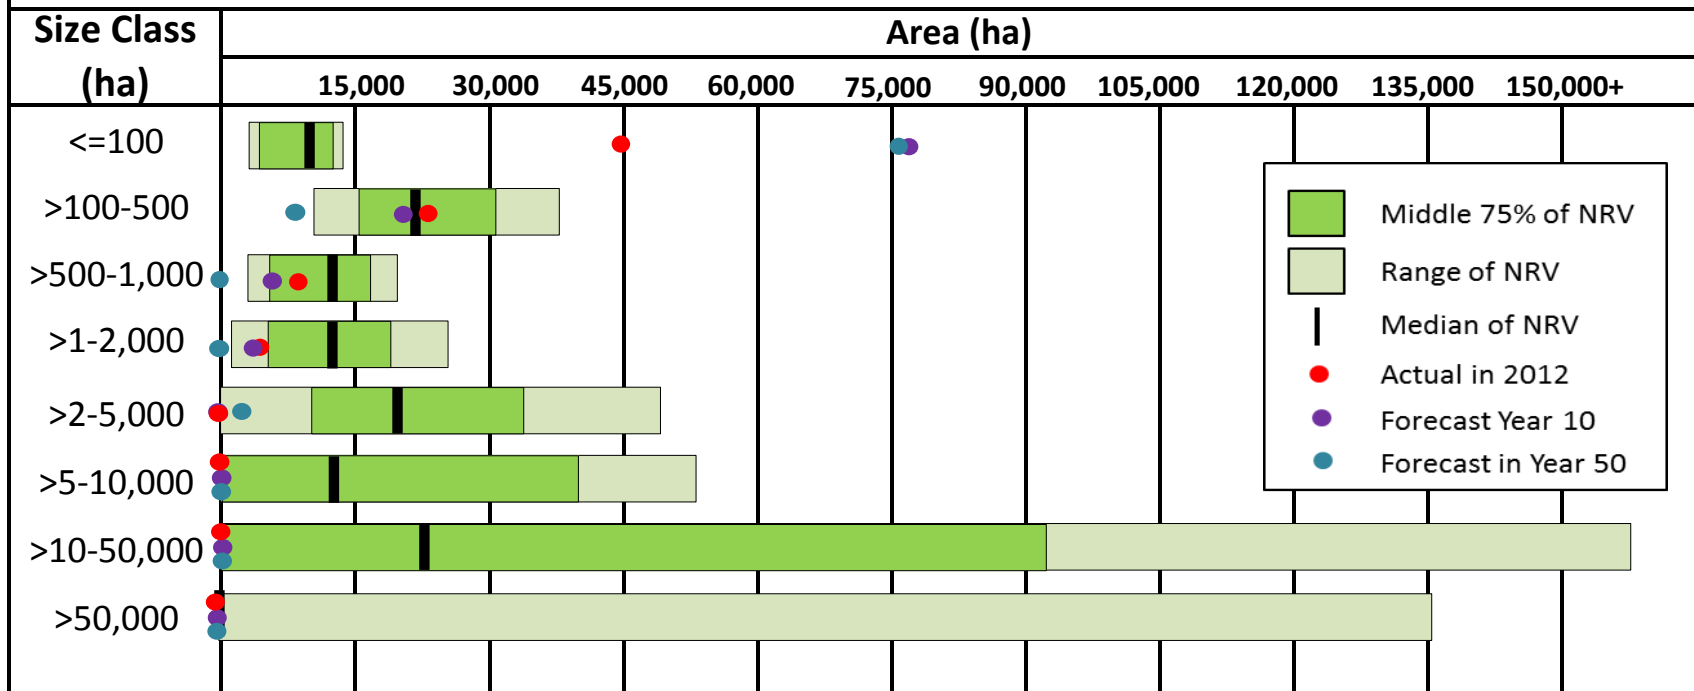

Summary of the area in different patch sizes of early mature deciduous forest for the gross FMA

Summary of the area in different patch sizes of pole deciduous forest for the gross HWP FMA area

Summary of the area in different patch sizes of young deciduous forest for the gross HWP FMA area

Summary of the area in different patch sizes of old pine forest for the gross HWP FMA area

Summary of the area in different patch sizes of late mature pine forest for the gross HWP FMA area

Summary of the area in different patch sizes of early mature pine forest for the gross HWP FMA area

Summary of the area in different patch sizes of pole pine forest for the gross HWP FMA area

Summary of the area in different patch sizes of young pine forest for the gross HWP FMA area