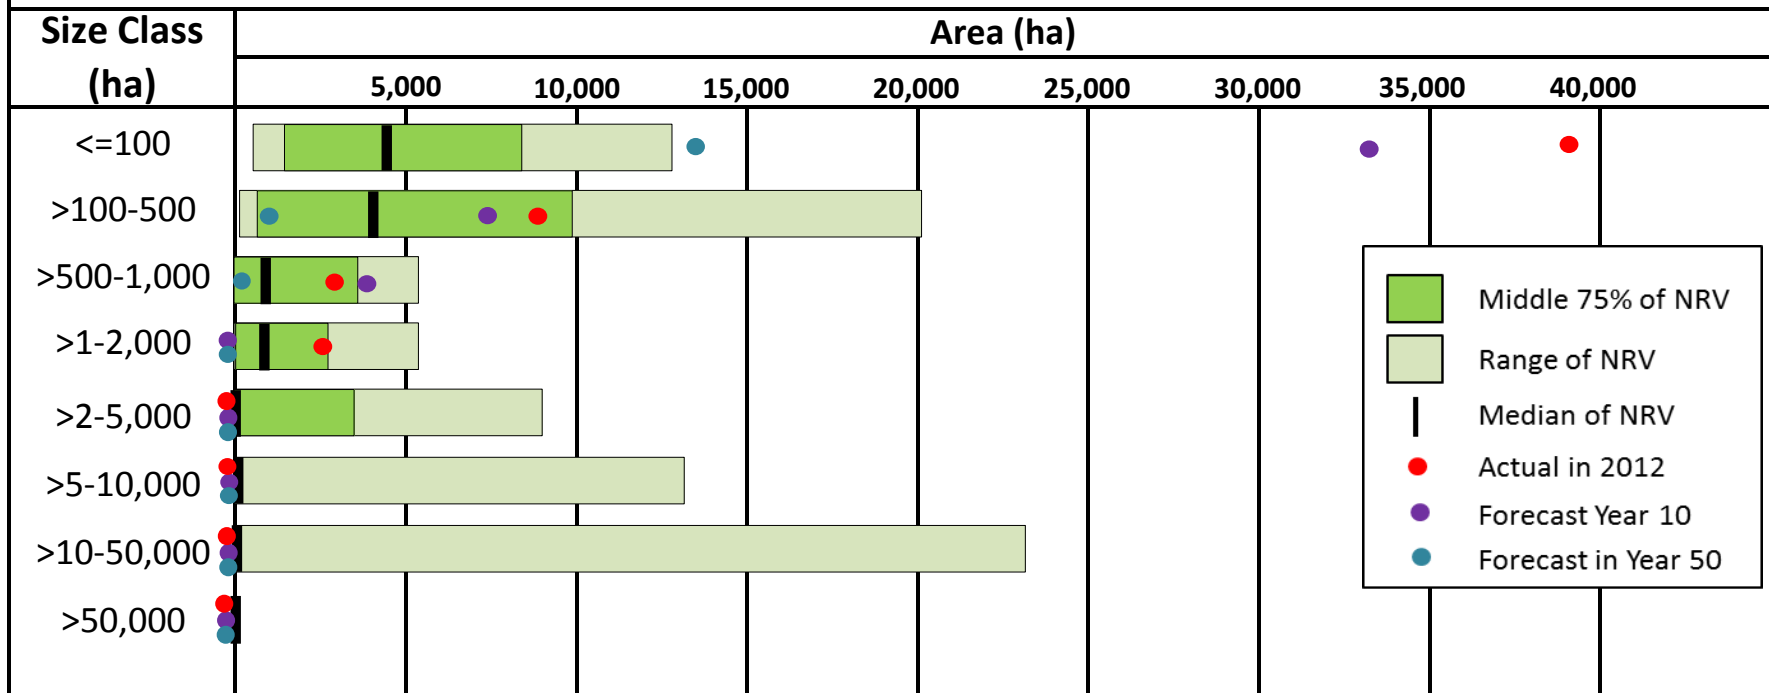

Summary of the area in different patch sizes of old black spruce forest for the gross HWP FMA area

Summary of the area in different patch sizes of late mature black spruce forest for the gross FMA

Summary of the area in different patch sizes of early mature black spruce forest for the gross FMA

Summary of the area in different patch sizes of pole black spruce forest for the gross HWP FMA area

Summary of the area in different patch sizes of old white spruce forest for the gross HWP FMA area

Summary of the area in different patch sizes of late mature white spruce forest for the gross FMA

Summary of the area in different patch sizes of pole white spruce forest for the gross HWP FMA area

Summary of the area in different patch sizes of young white spruce forest for the gross HWP FMA area

Summary of the area in different patch sizes of old mixedwood forest for the gross HWP FMA area