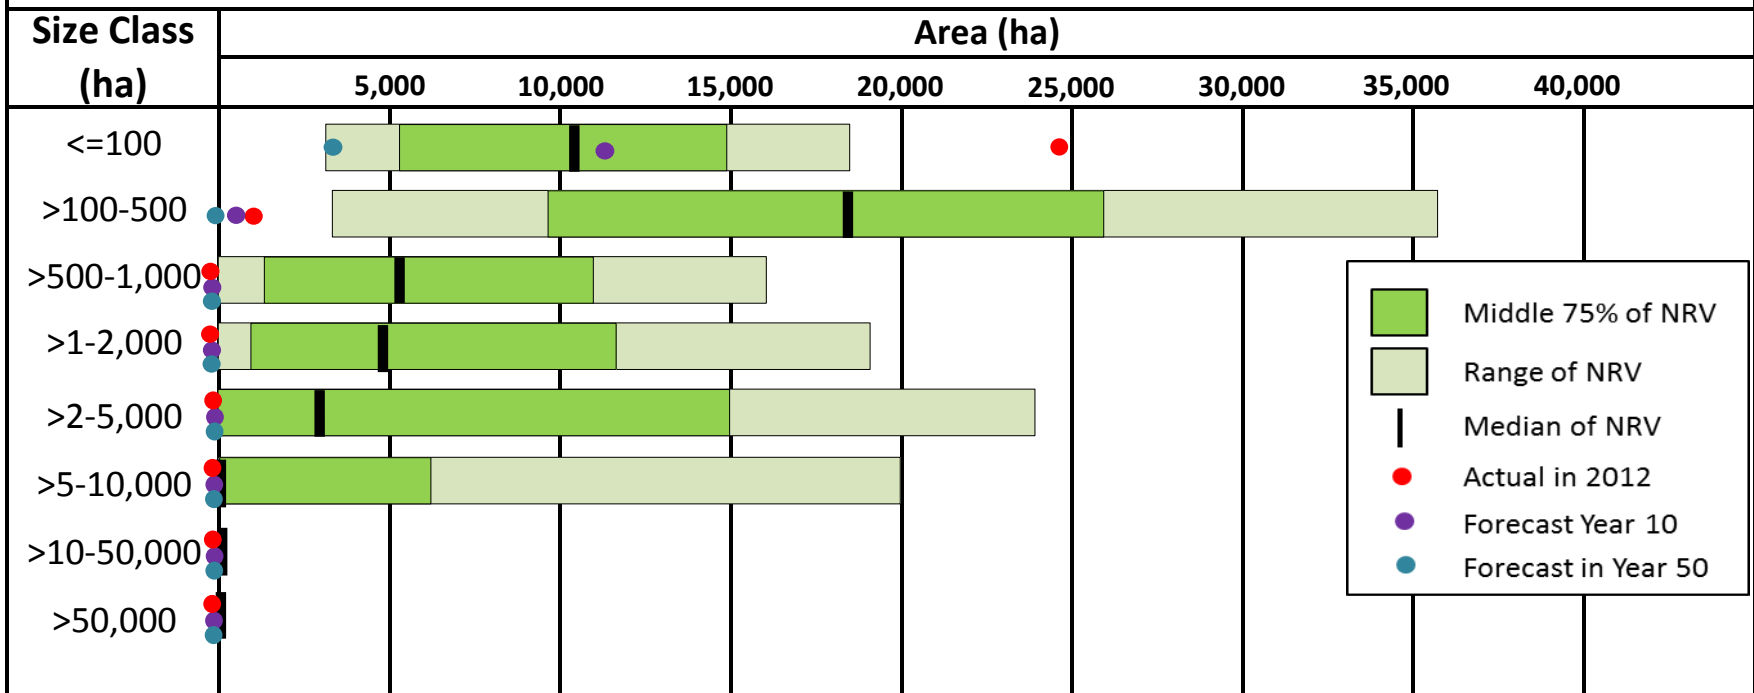

Summary of the area in different patch sizes of old black spruce forest for the gross HWP FMA area

Summary of the area in different patch sizes of late mature black spruce forest for the gross FMA

Summary of the area in different patch sizes of early mature black spruce forest for the gross FMA

Summary of the area in different patch sizes of pole black spruce forest for the gross HWP FMA area

Summary of the area in different patch sizes of old white spruce forest for the gross HWP FMA area

Summary of the area in different patch sizes of late mature white spruce forest for the gross FMA

Summary of the area in different patch sizes of pole white spruce forest for the gross HWP FMA area

Summary of the area in different patch sizes of young white spruce forest for the gross HWP FMA area

Summary of the area in different patch sizes of old mixedwood forest for the gross HWP FMA area