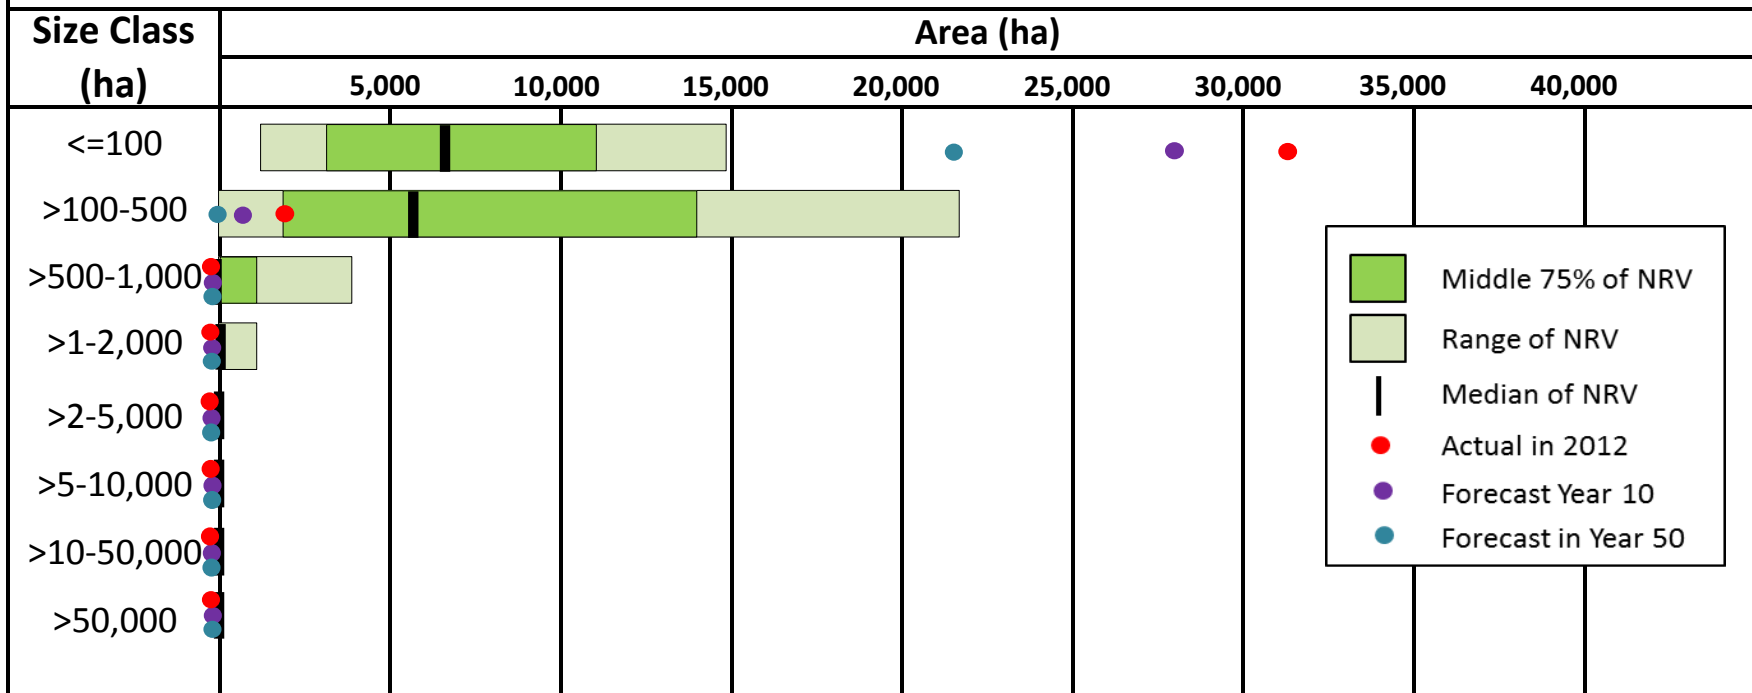

Summary of the area in different patch sizes of pole white spruce forest for the gross HWP FMA area

Summary of the area in different patch sizes of young white spruce forest for the gross HWP FMA area

Summary of the area in different patch sizes of old mixedwood forest for the gross HWP FMA area

Summary of the area in different patch sizes of late mature mixedwood forest for the gross FMA

Summary of the area in different patch sizes of early mature mixedwood forest for the gross FMA

Summary of the area in different patch sizes of pole mixedwood forest for the gross HWP FMA area