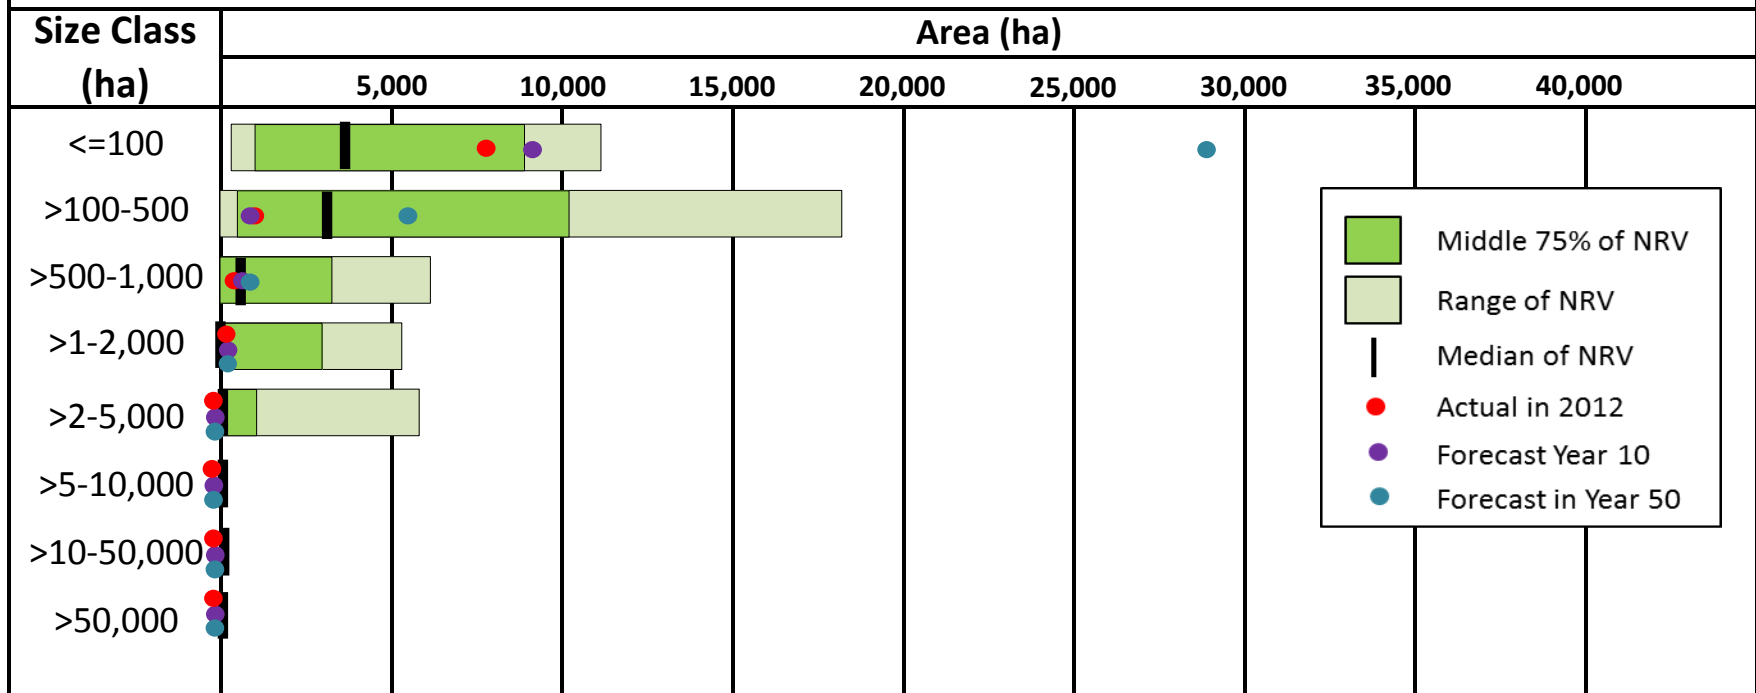

Summary of the area in different patch sizes of old black spruce forest for the gross HWP FMA area

Summary of the area in different patch sizes of late mature black spruce forest for the gross FMA

Summary of the area in different patch sizes of early mature black spruce forest for the gross FMA

Summary of the area in different patch sizes of pole black spruce forest for the gross HWP FMA area

Summary of the area in different patch sizes of old white spruce forest for the gross HWP FMA area

Summary of the area in different patch sizes of late mature white spruce forest for the gross FMA

Summary of the area in different patch sizes of pole white spruce forest for the gross HWP FMA area

Summary of the area in different patch sizes of young white spruce forest for the gross HWP FMA area

Summary of the area in different patch sizes of old mixedwood forest for the gross HWP FMA area