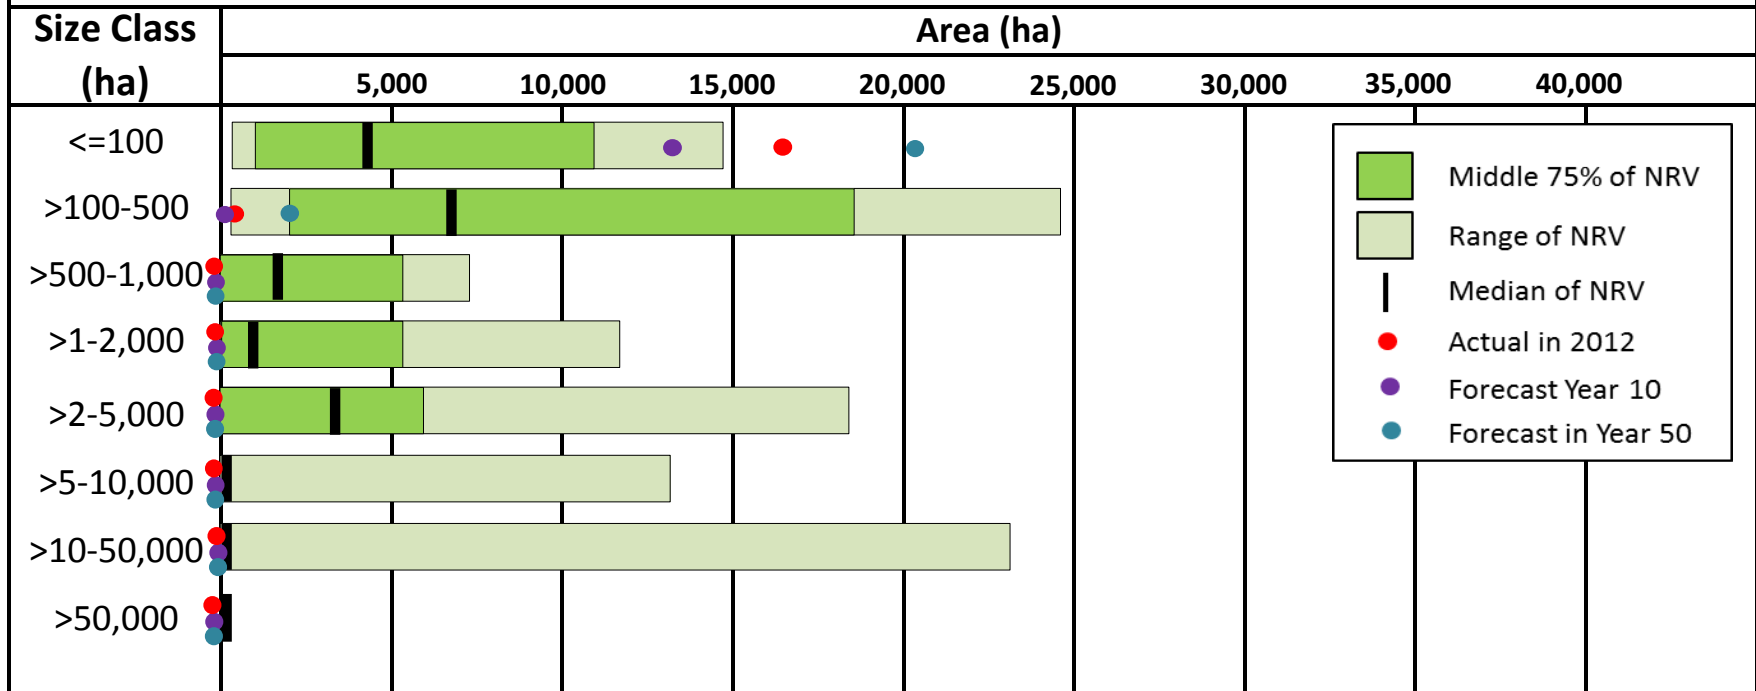

Summary of the area in different patch sizes of pole black spruce forest for the gross HWP FMA area

Summary of the area in different patch sizes of old white spruce forest for the gross HWP FMA area

Summary of the area in different patch sizes of late mature white spruce forest for the gross FMA

Summary of the area in different patch sizes of pole white spruce forest for the gross HWP FMA area

Summary of the area in different patch sizes of young white spruce forest for the gross HWP FMA area

Summary of the area in different patch sizes of old mixedwood forest for the gross HWP FMA area