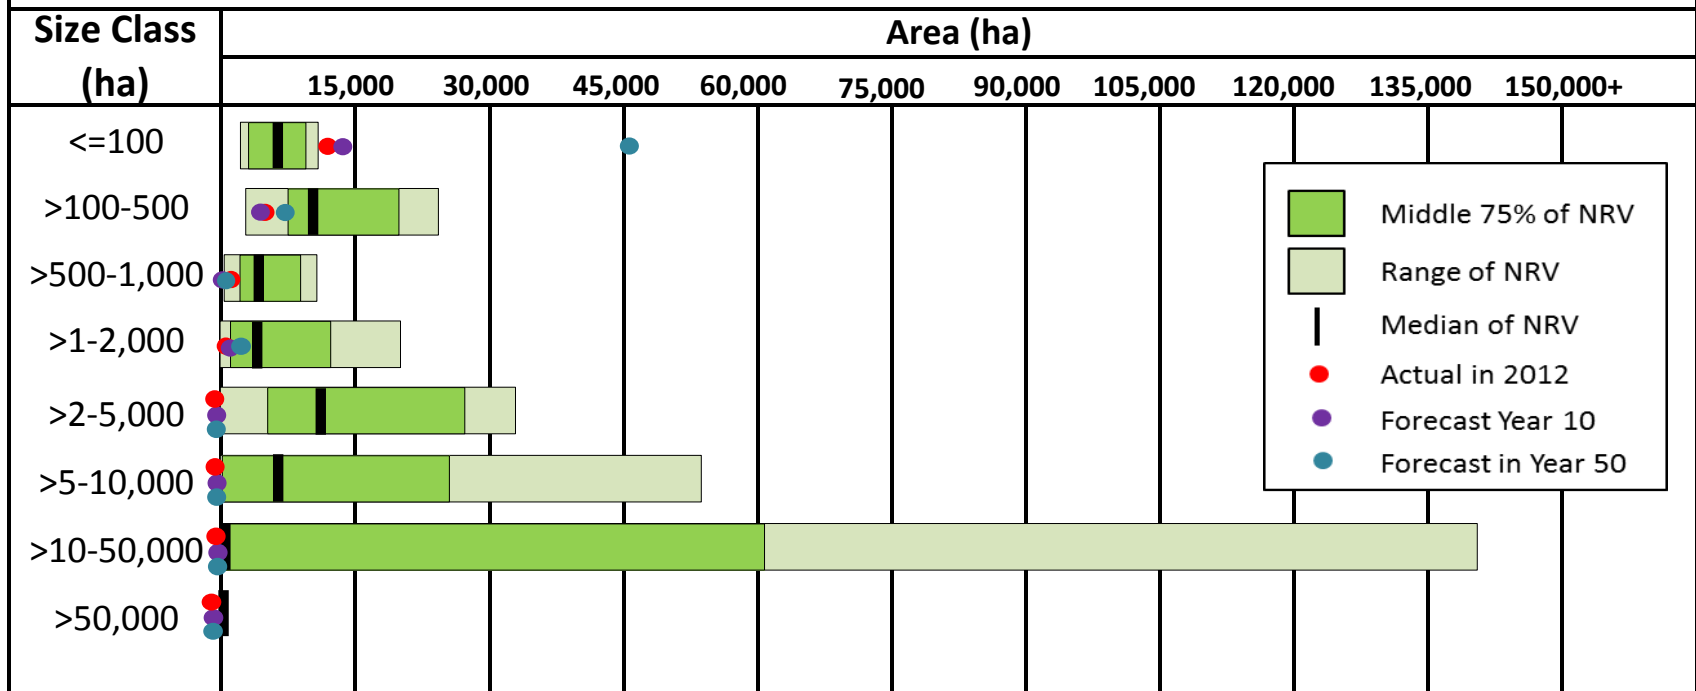

Summary of the area in different patch sizes of young mixedwood forest for the gross HWP FMA area

Summary of the area in different patch sizes of old deciduous forest for the gross HWP FMA area

Summary of the area in different patch sizes of late mature deciduous forest for the gross FMA

Summary of the area in different patch sizes of early mature deciduous forest for the gross FMA

Summary of the area in different patch sizes of pole deciduous forest for the gross HWP FMA area

Summary of the area in different patch sizes of young deciduous forest for the gross HWP FMA area

Summary of the area in different patch sizes of old pine forest for the gross HWP FMA area

Summary of the area in different patch sizes of late mature pine forest for the gross HWP FMA area

Summary of the area in different patch sizes of early mature pine forest for the gross HWP FMA area