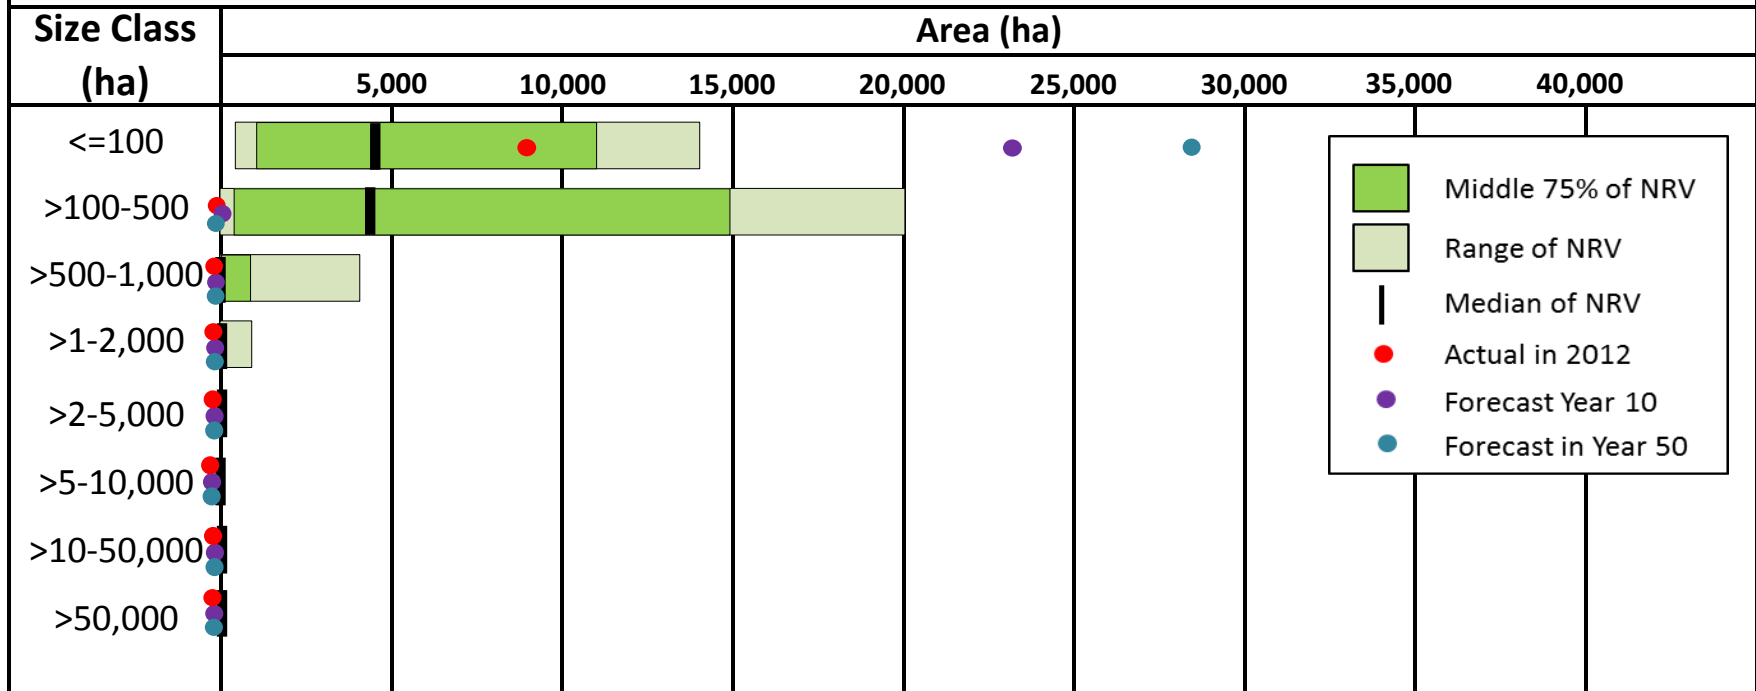

Summary of the area in different patch sizes of late mature mixedwood forest for the gross FMA

Summary of the area in different patch sizes of early mature mixedwood forest for the gross FMA

Summary of the area in different patch sizes of pole mixedwood forest for the gross HWP FMA area

Summary of the area in different patch sizes of young mixedwood forest for the gross HWP FMA area

Summary of the area in different patch sizes of old deciduous forest for the gross HWP FMA area

Summary of the area in different patch sizes of late mature deciduous forest for the gross FMA