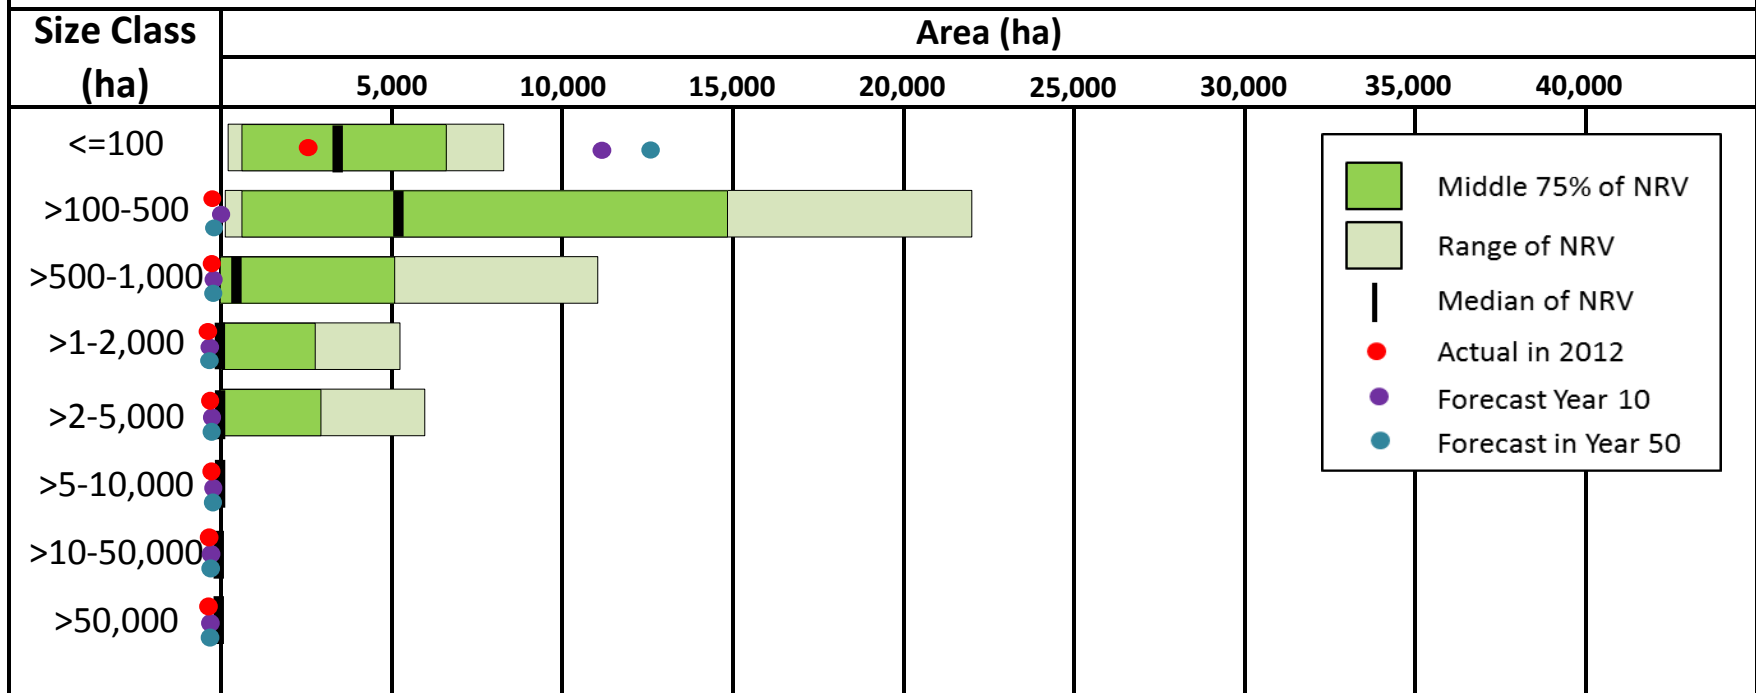

Summary of the area in different patch sizes of late mature mixedwood forest for the gross FMA

Summary of the area in different patch sizes of early mature mixedwood forest for the gross FMA

Summary of the area in different patch sizes of pole mixedwood forest for the gross HWP FMA area

Summary of the area in different patch sizes of young mixedwood forest for the gross HWP FMA area

Summary of the area in different patch sizes of old deciduous forest for the gross HWP FMA area

Summary of the area in different patch sizes of late mature deciduous forest for the gross FMA

Summary of the area in different patch sizes of early mature deciduous forest for the gross FMA

Summary of the area in different patch sizes of pole deciduous forest for the gross HWP FMA area

Summary of the area in different patch sizes of young deciduous forest for the gross HWP FMA area