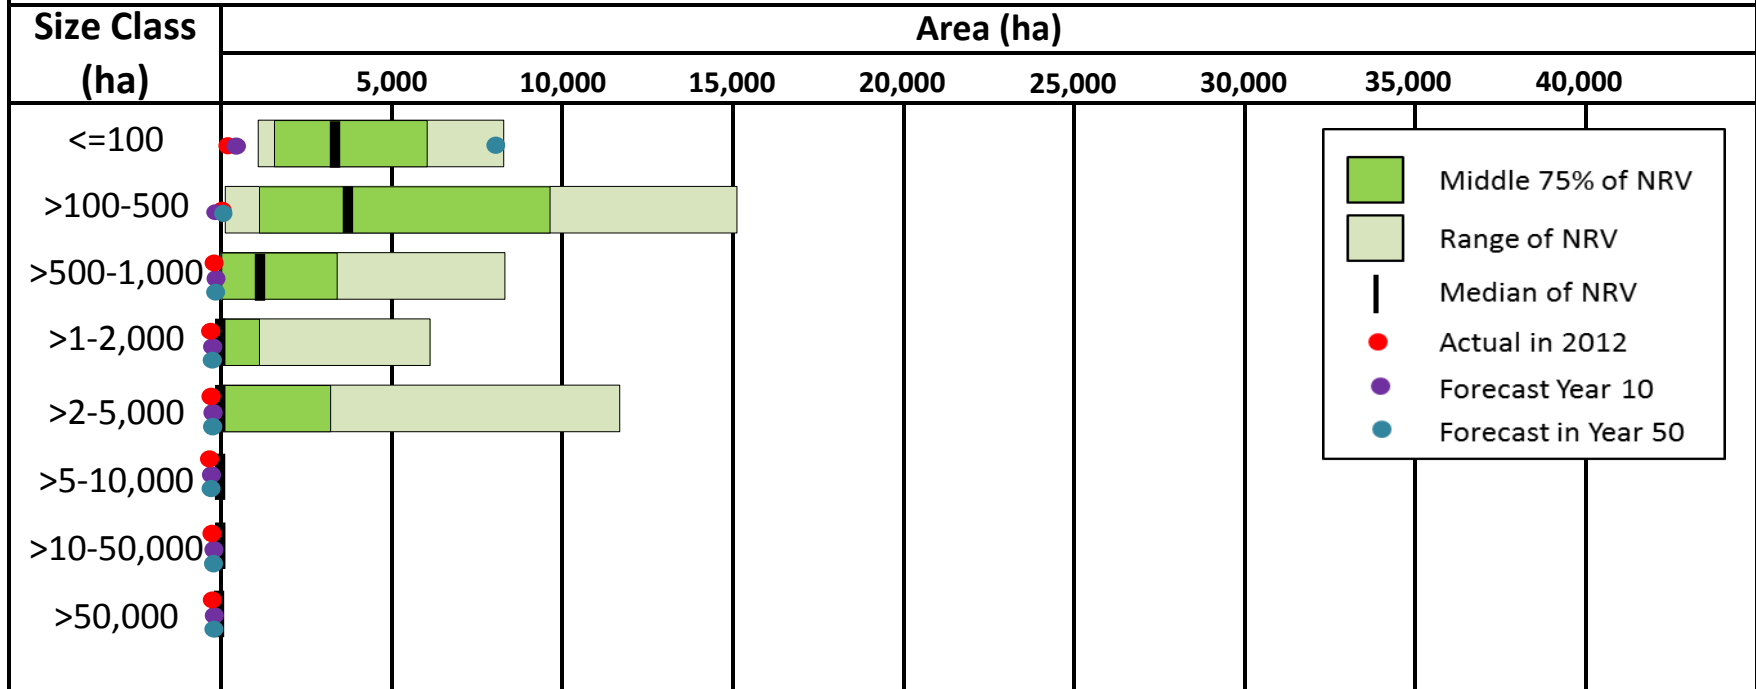

Summary of the area in different patch sizes of late mature mixedwood forest for the gross FMA

Summary of the area in different patch sizes of early mature mixedwood forest for the gross FMA

Summary of the area in different patch sizes of pole mixedwood forest for the gross HWP FMA area

Summary of the area in different patch sizes of young mixedwood forest for the gross HWP FMA area

Summary of the area in different patch sizes of old deciduous forest for the gross HWP FMA area

Summary of the area in different patch sizes of late mature deciduous forest for the gross FMA