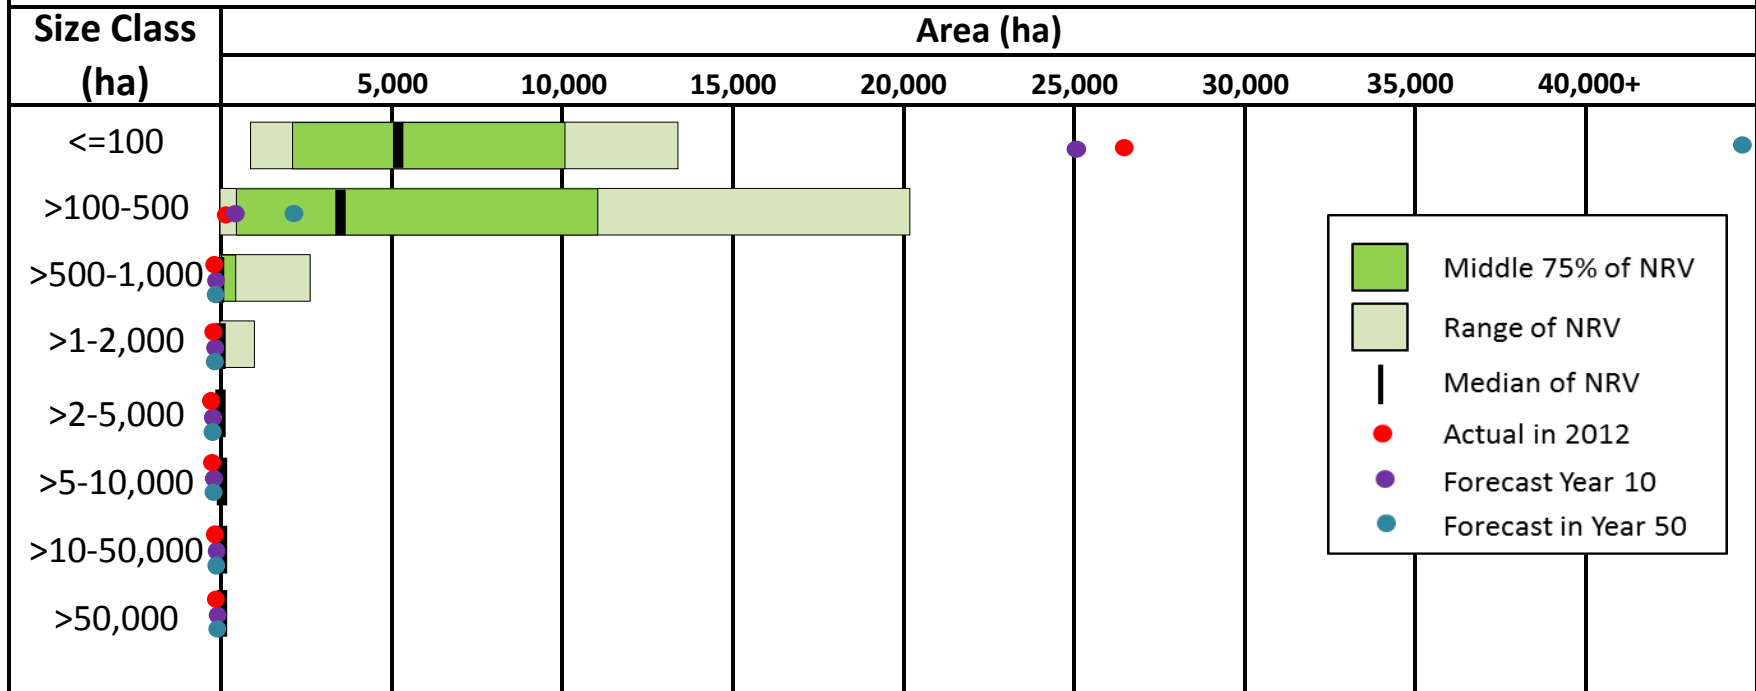

Summary of the area in different patch sizes of pole white spruce forest for the gross HWP FMA area

Summary of the area in different patch sizes of young white spruce forest for the gross HWP FMA area

Summary of the area in different patch sizes of old mixedwood forest for the gross HWP FMA area

Summary of the area in different patch sizes of late mature mixedwood forest for the gross FMA

Summary of the area in different patch sizes of early mature mixedwood forest for the gross FMA

Summary of the area in different patch sizes of pole mixedwood forest for the gross HWP FMA area