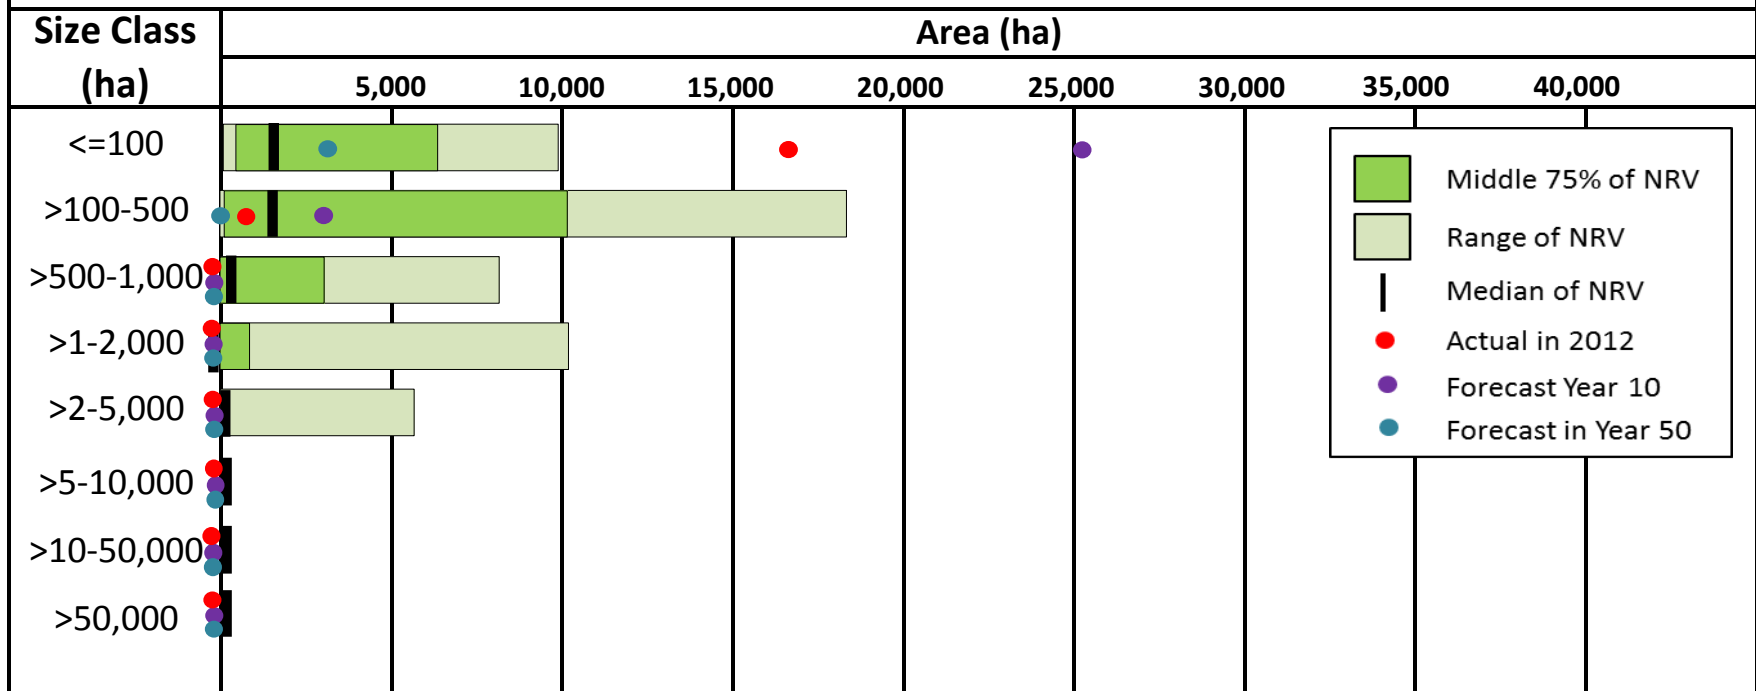

Summary of the area in different patch sizes of old black spruce forest for the gross HWP FMA area

Summary of the area in different patch sizes of late mature black spruce forest for the gross FMA

Summary of the area in different patch sizes of early mature black spruce forest for the gross FMA

Summary of the area in different patch sizes of pole black spruce forest for the gross HWP FMA area

Summary of the area in different patch sizes of old white spruce forest for the gross HWP FMA area

Summary of the area in different patch sizes of late mature white spruce forest for the gross FMA

Summary of the area in different patch sizes of pole white spruce forest for the gross HWP FMA area

Summary of the area in different patch sizes of young white spruce forest for the gross HWP FMA area

Summary of the area in different patch sizes of old mixedwood forest for the gross HWP FMA area