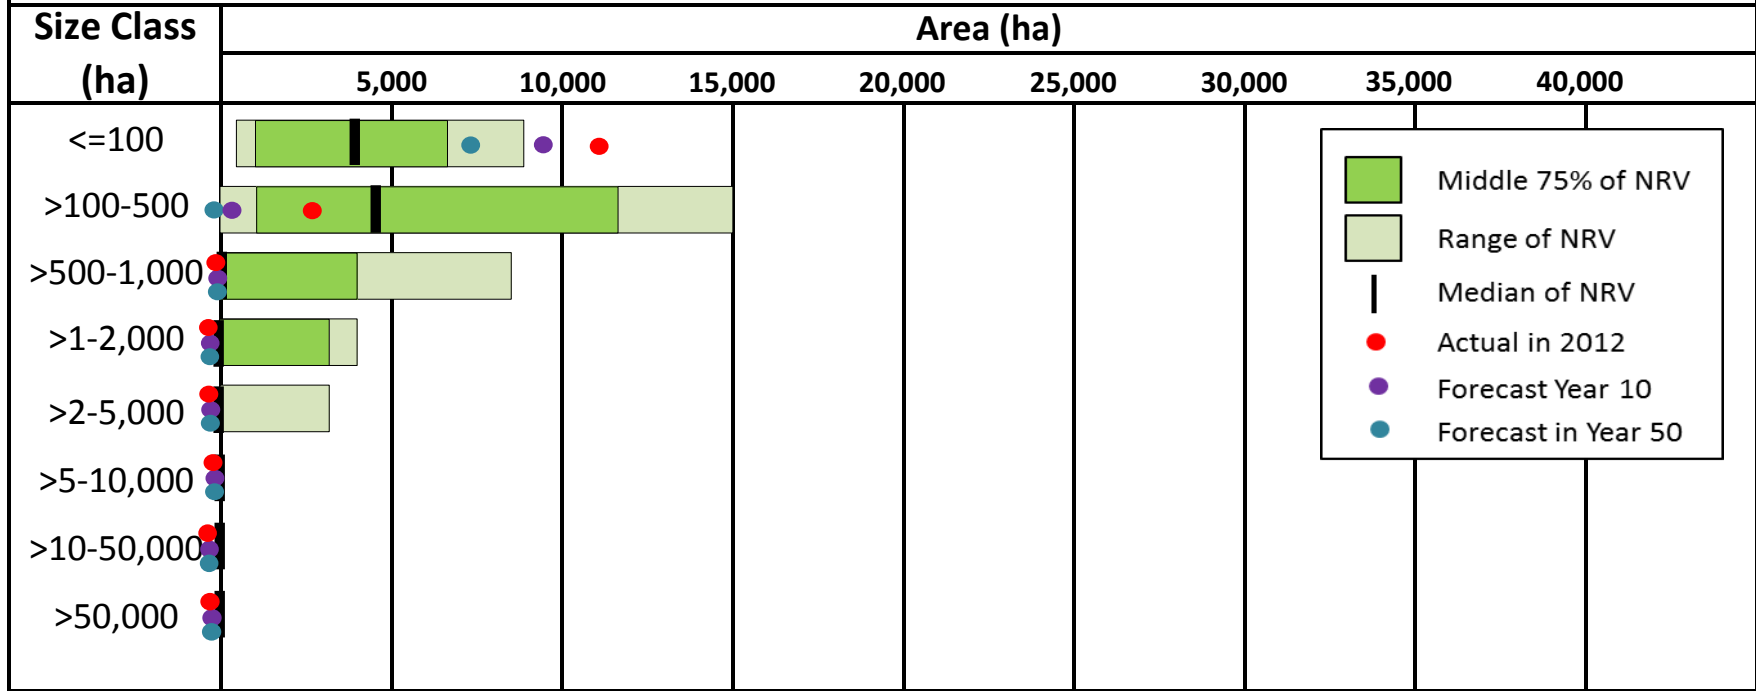

Summary of the area in different patch sizes of late mature mixedwood forest for the gross FMA

Summary of the area in different patch sizes of early mature mixedwood forest for the gross FMA

Summary of the area in different patch sizes of pole mixedwood forest for the gross HWP FMA area

Summary of the area in different patch sizes of young mixedwood forest for the gross HWP FMA area

Summary of the area in different patch sizes of old deciduous forest for the gross HWP FMA area

Summary of the area in different patch sizes of late mature deciduous forest for the gross FMA

Summary of the area in different patch sizes of early mature deciduous forest for the gross FMA

Summary of the area in different patch sizes of pole deciduous forest for the gross HWP FMA area

Summary of the area in different patch sizes of young deciduous forest for the gross HWP FMA area