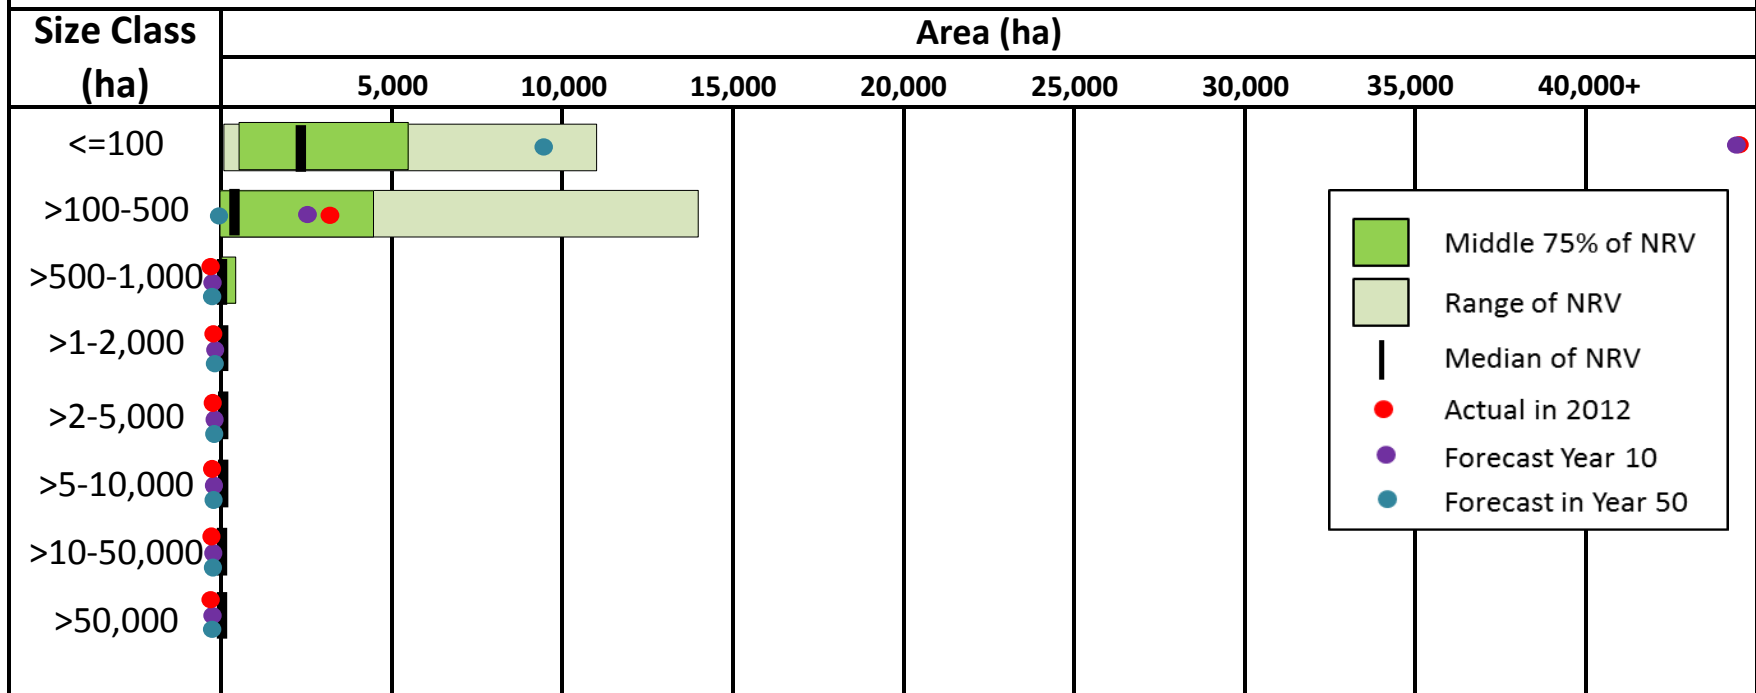

Summary of the area in different patch sizes of pole white spruce forest for the gross HWP FMA area

Summary of the area in different patch sizes of young white spruce forest for the gross HWP FMA area

Summary of the area in different patch sizes of old mixedwood forest for the gross HWP FMA area

Summary of the area in different patch sizes of late mature mixedwood forest for the gross FMA

Summary of the area in different patch sizes of early mature mixedwood forest for the gross FMA

Summary of the area in different patch sizes of pole mixedwood forest for the gross HWP FMA area