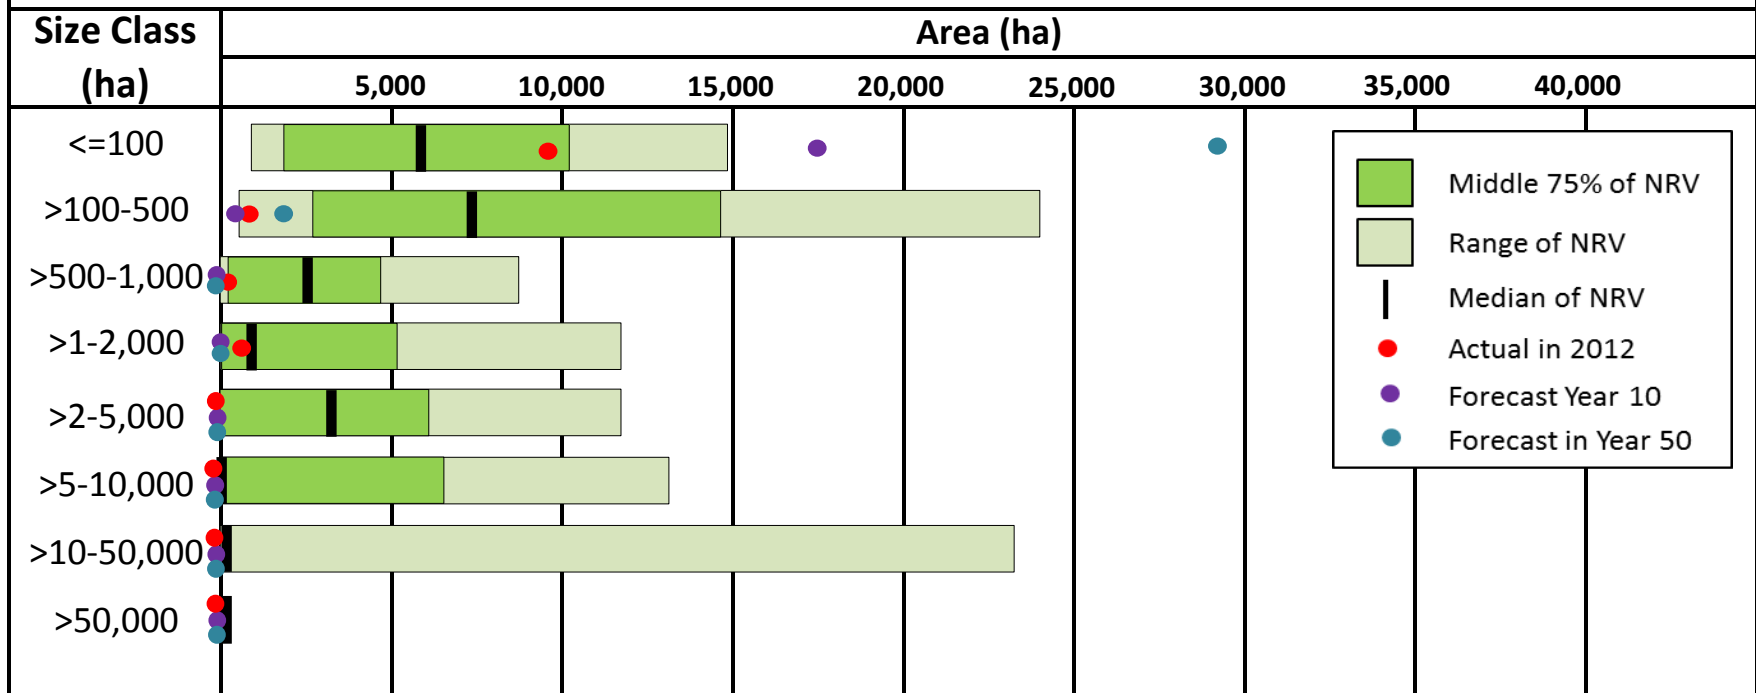

Summary of the area in different patch sizes of old black spruce forest for the gross HWP FMA area

Summary of the area in different patch sizes of late mature black spruce forest for the gross FMA

Summary of the area in different patch sizes of early mature black spruce forest for the gross FMA

Summary of the area in different patch sizes of pole black spruce forest for the gross HWP FMA area

Summary of the area in different patch sizes of old white spruce forest for the gross HWP FMA area

Summary of the area in different patch sizes of late mature white spruce forest for the gross FMA

Summary of the area in different patch sizes of pole white spruce forest for the gross HWP FMA area

Summary of the area in different patch sizes of young white spruce forest for the gross HWP FMA area

Summary of the area in different patch sizes of old mixedwood forest for the gross HWP FMA area

Summary of the area in different patch sizes of late mature mixedwood forest for the gross FMA

Summary of the area in different patch sizes of early mature mixedwood forest for the gross FMA

Summary of the area in different patch sizes of pole mixedwood forest for the gross HWP FMA area