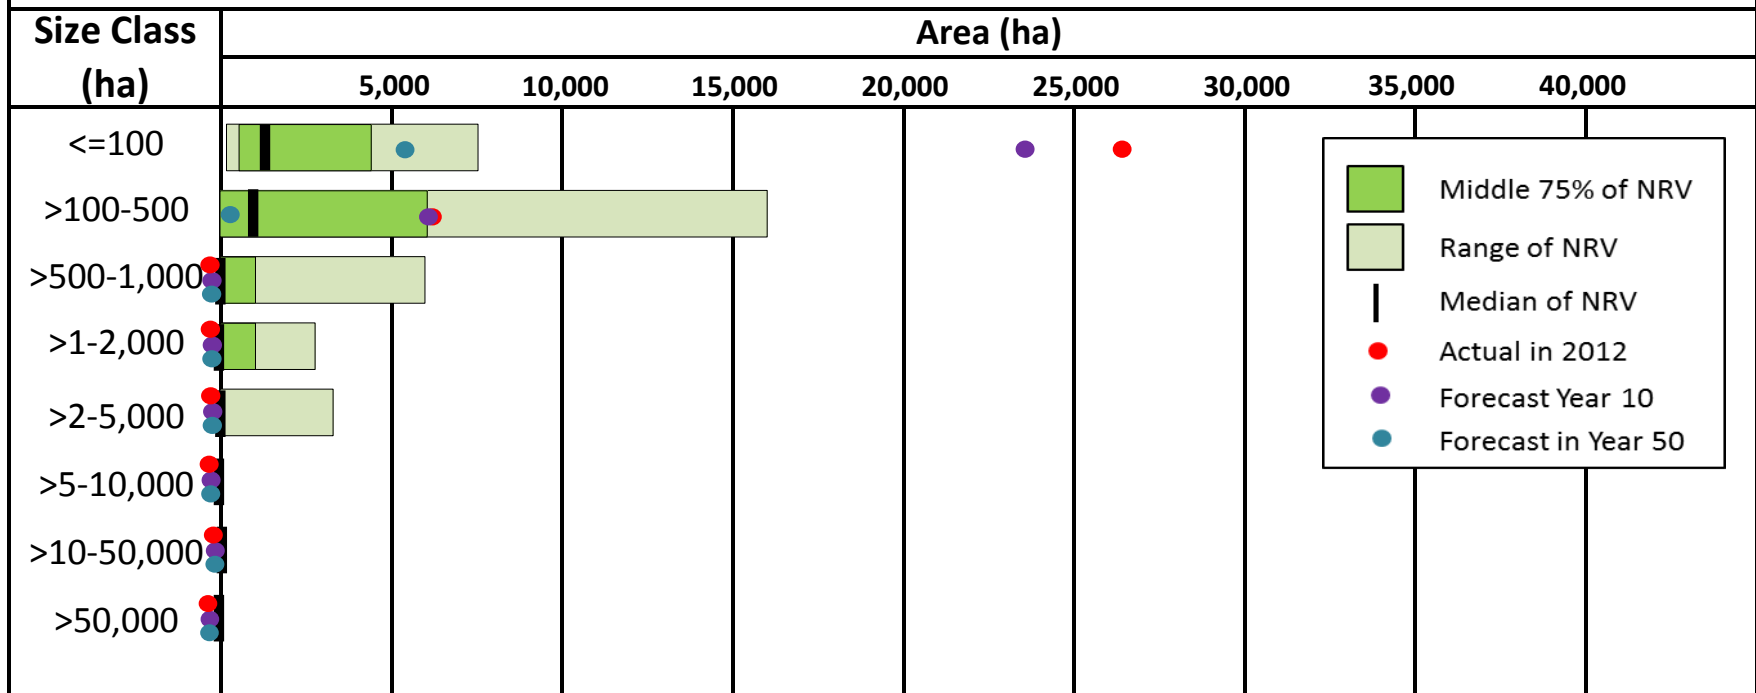

Summary of the area in different patch sizes of late mature mixedwood forest for the gross FMA

Summary of the area in different patch sizes of early mature mixedwood forest for the gross FMA

Summary of the area in different patch sizes of pole mixedwood forest for the gross HWP FMA area

Summary of the area in different patch sizes of young mixedwood forest for the gross HWP FMA area

Summary of the area in different patch sizes of old deciduous forest for the gross HWP FMA area

Summary of the area in different patch sizes of late mature deciduous forest for the gross FMA