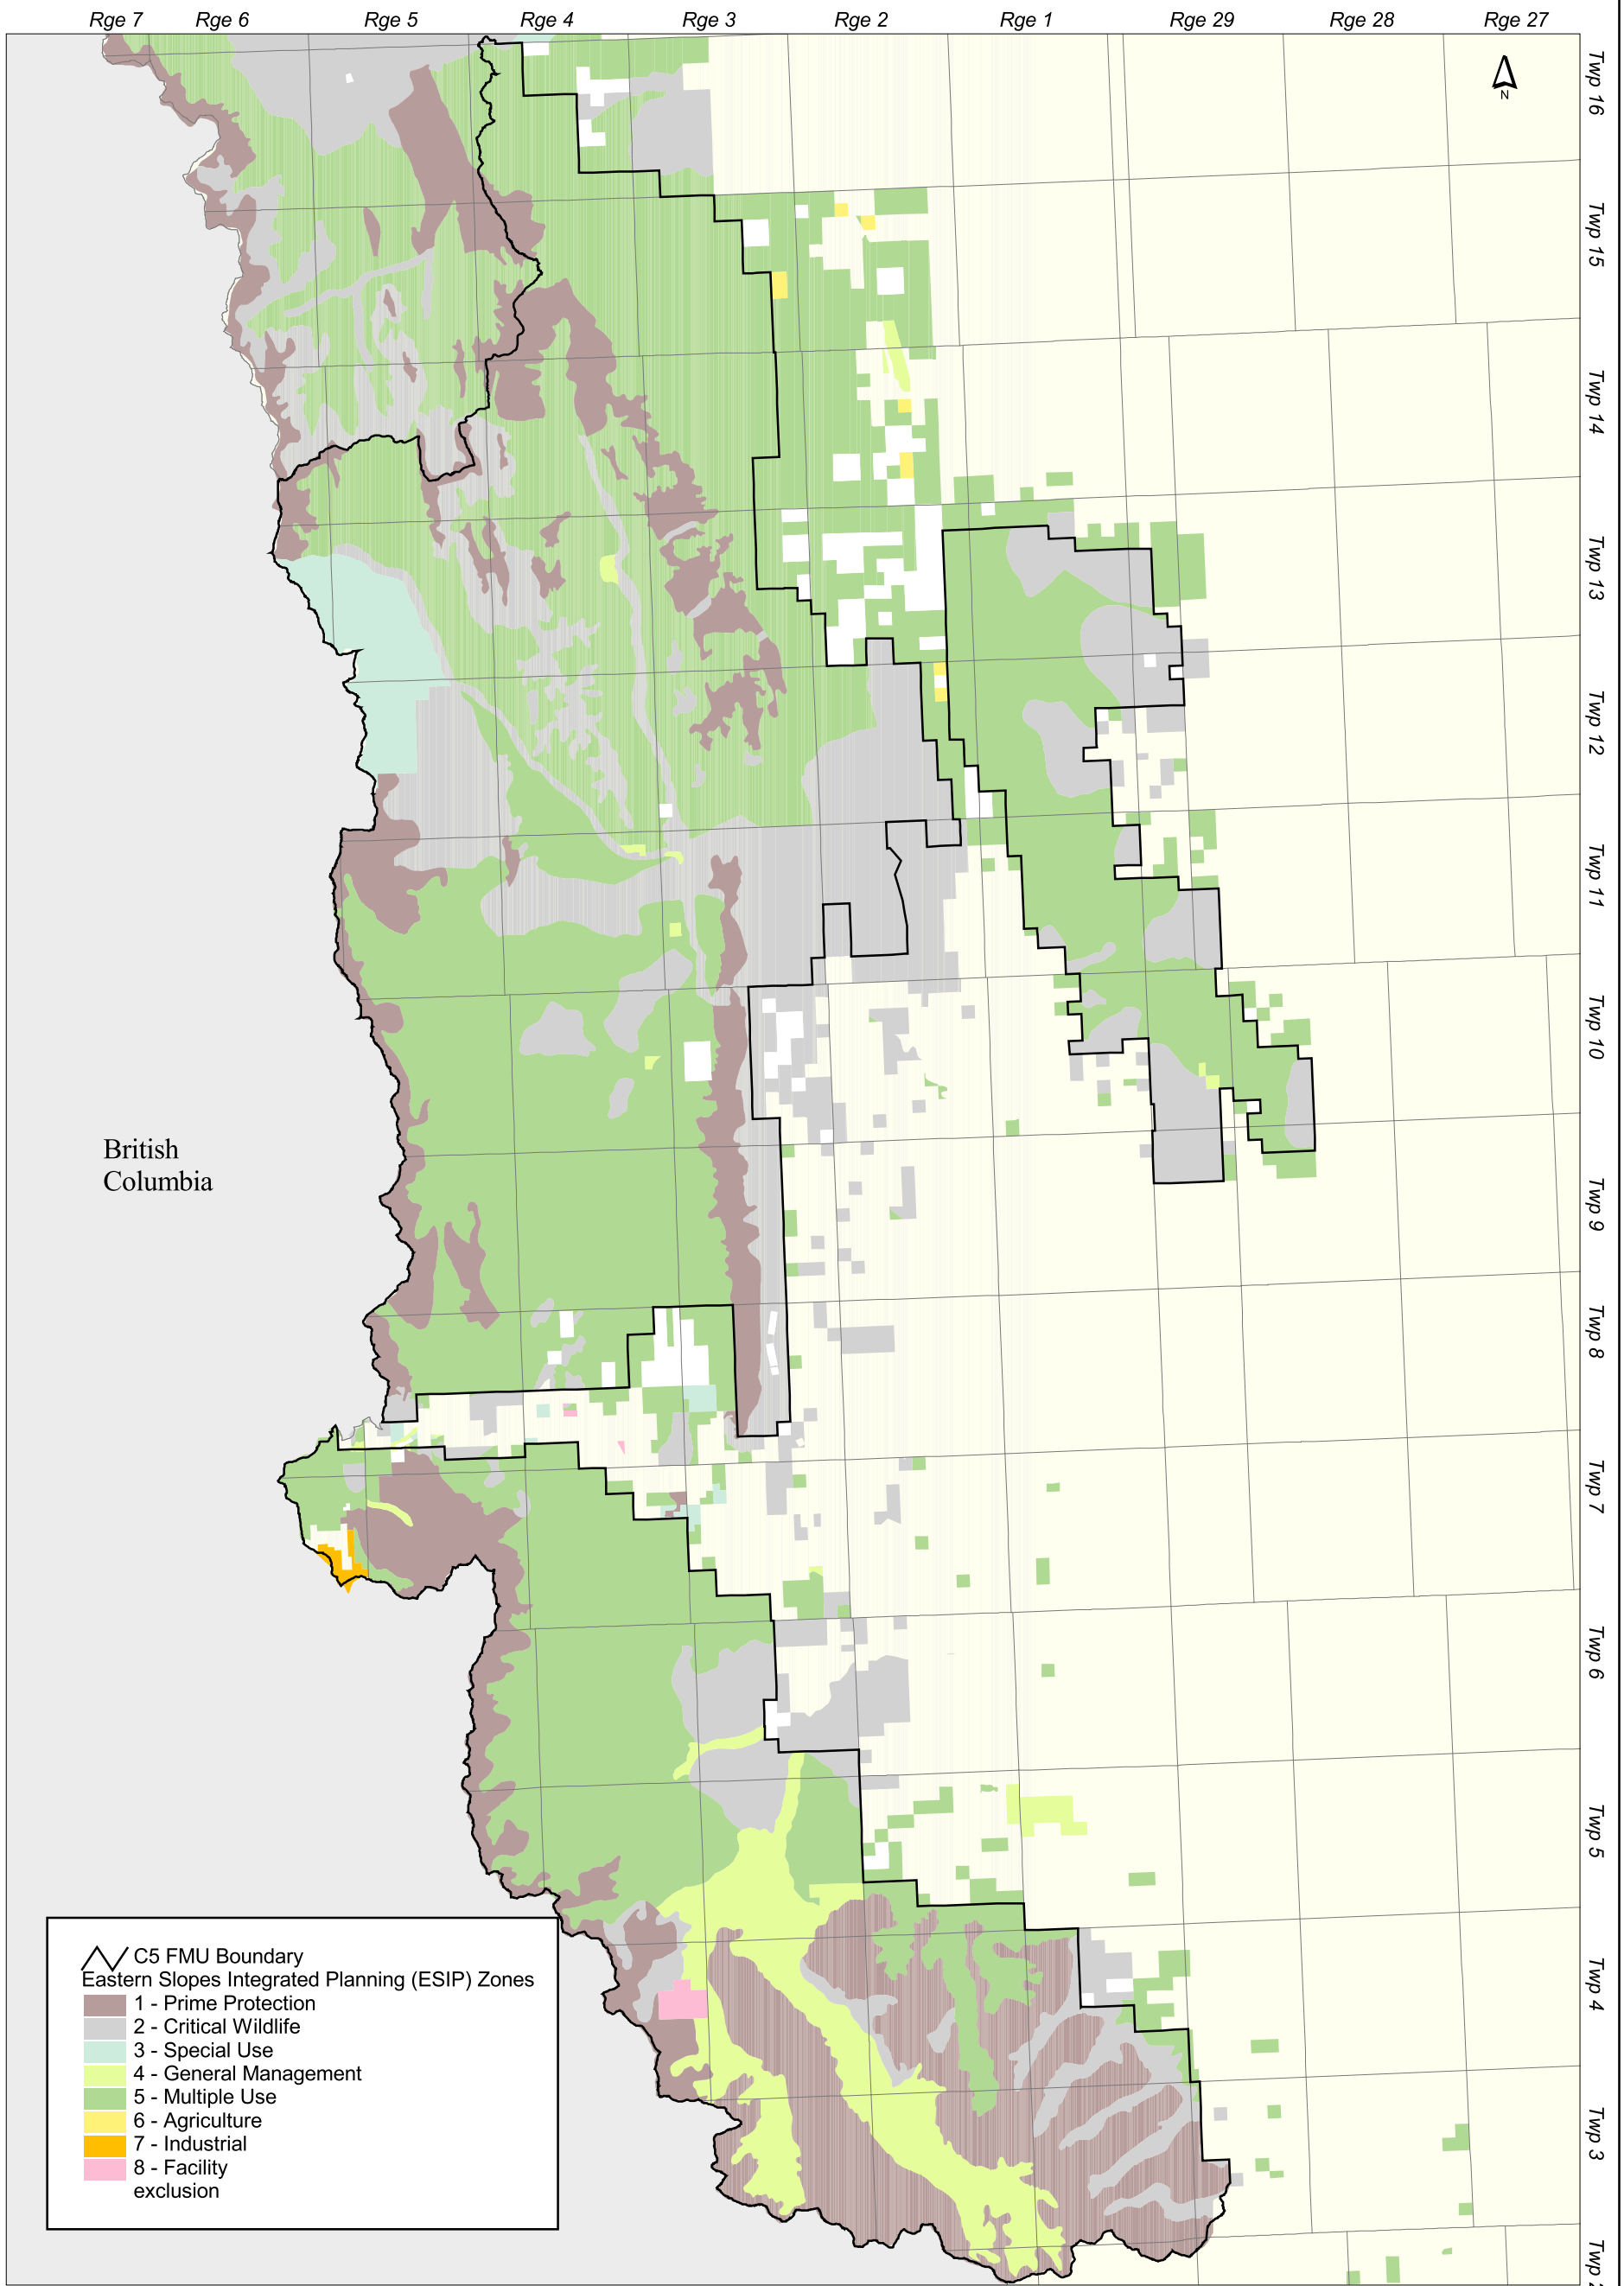

ESIP Zones

 C5 FMU Boundary
 Eastern Slopes Integrated Planning (ESIP) Zones
 1 - Prime Protection
 2 - Critical Wildlife
 3 - Special Use
 4 - General Management
 5 - Multiple Use
 6 - Agriculture
 7 - Industrial
 8 - Facility exclusion

Eastern Slopes Integrated Planning (ESIP) Zones