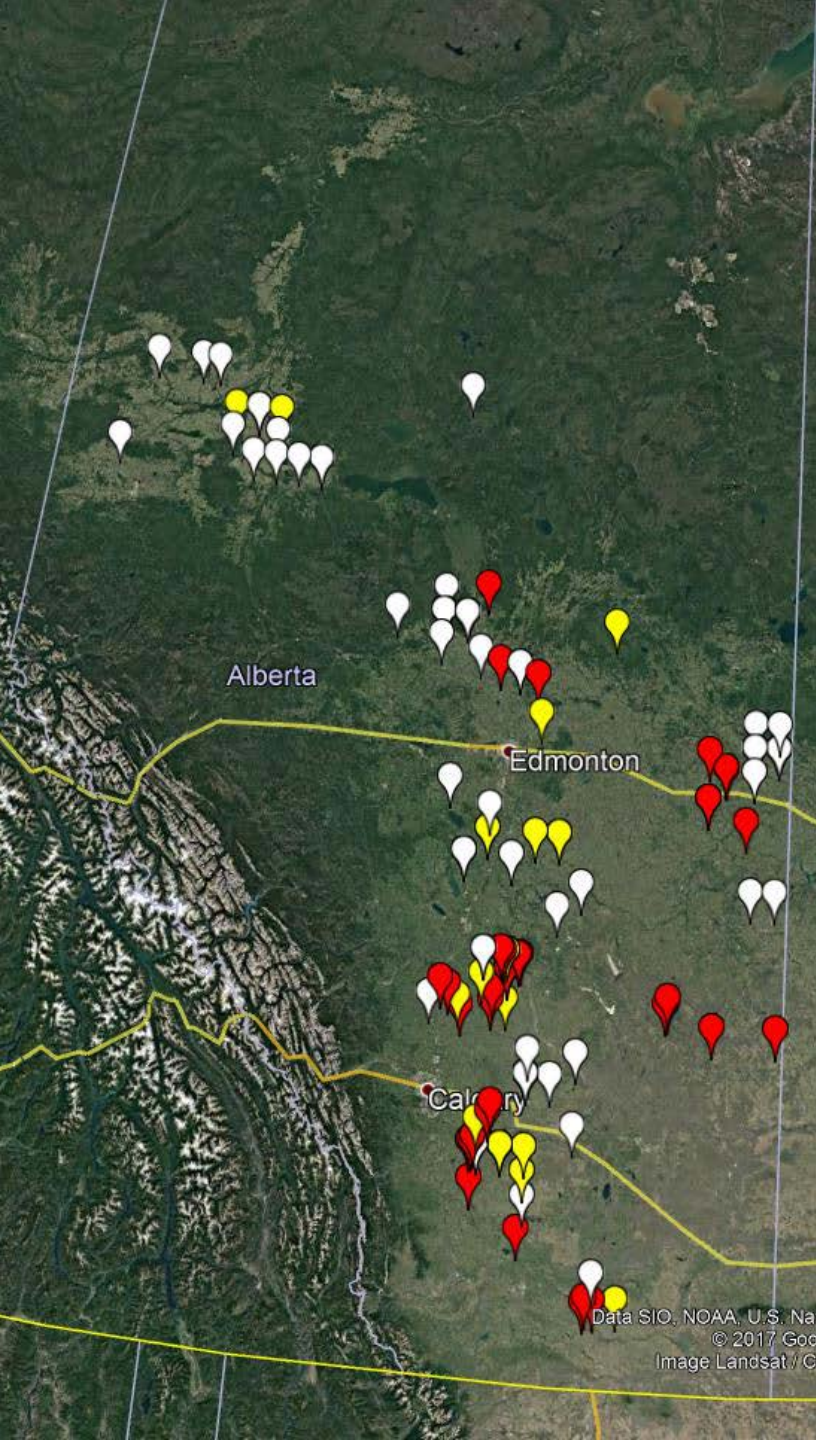

Alberta Agriculture and Forestry Online cutworm reporting map

- 124 reported outbreaks (2015-17)
 - 2015 (yellow) – 23 reports
 - 2016 (white) – 63 reports
 - 2017 (red) – 38 reports
- ave. of 167 acres/outbreak, range of 1 to 640 (total acres = 20,742)
- 73 cases (59%) w. spraying

**These numbers grossly
underestimate the economic impact
of the problem!**

http://www.agric.gov.ab.ca/app68/listings/cutworm/cutworm_map.jsp

Data SIO, NOAA, U.S. Nav
© 2017 Google
Image Landsat / Co

Thank you to Kevin Floate, AAFC Lethbridge for the use of this slide.