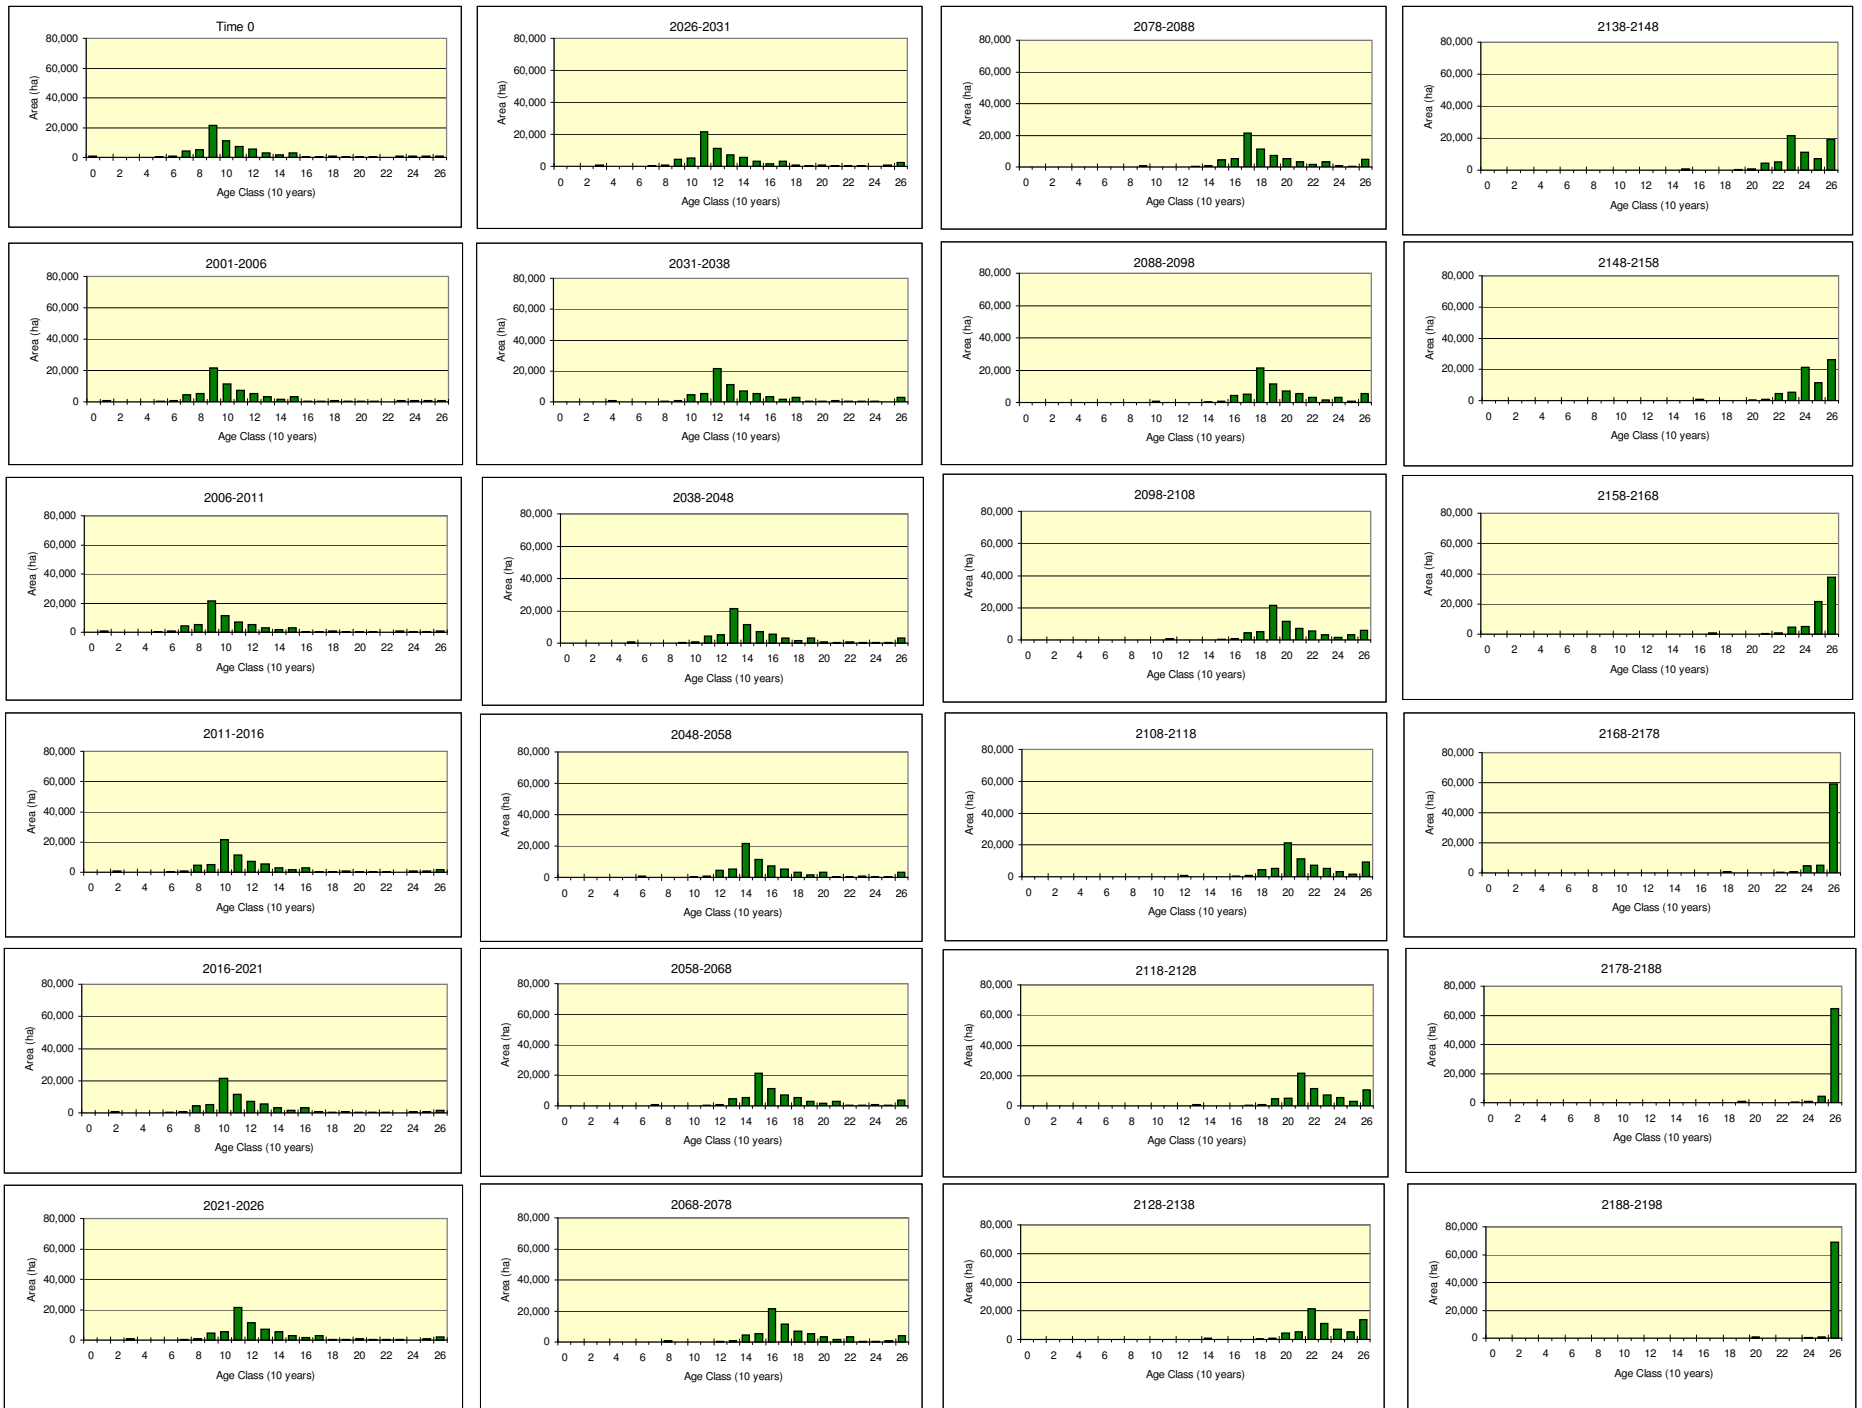

Period	Ten Year Age Classes																										Total	
	0	1	2	3	4	5	6	7	8	9	10	11	12	13	14	15	16	17	18	19	20	21	22	23	24	25		26
Time 0	0	0	0	0	0	0	8	21	60	454	436	108	248	10	36	38	0	14	0	0	0	0	0	1	0	0	0	1,435
2001-2006	0	0	0	0	0	0	8	21	60	454	436	108	248	10	36	38	0	14	0	0	0	0	1	0	0	0	1,435	
2006-2011	0	0	0	0	0	0	8	21	60	454	436	108	248	10	36	38	0	14	0	0	0	0	1	0	0	0	1,435	
2011-2016	0	0	0	0	0	0	8	21	60	454	436	108	248	10	36	38	0	14	0	0	0	0	1	0	0	0	1,435	
2016-2021	0	0	0	0	0	0	8	21	60	454	436	108	248	10	36	38	0	14	0	0	0	0	1	0	0	0	1,435	
2021-2026	0	0	0	0	0	0	8	21	60	454	436	108	248	10	36	38	0	14	0	0	0	0	1	0	0	0	1,435	
2026-2031	0	0	0	0	0	0	8	21	60	454	436	108	248	10	36	38	0	14	0	0	0	0	1	0	0	0	1,435	
2031-2038	0	0	0	0	0	0	8	21	60	454	436	108	248	10	36	38	0	14	0	0	0	0	1	0	0	0	1,435	
2038-2048	0	0	0	0	0	0	8	21	60	454	436	108	248	10	36	38	0	14	0	0	0	0	1	0	0	0	1,435	
2048-2058	0	0	0	0	0	0	8	21	60	454	436	108	248	10	36	38	0	14	0	0	0	0	1	0	0	0	1,435	
2058-2068	0	0	0	0	0	0	8	21	60	454	436	108	248	10	36	38	0	14	0	0	0	0	1	0	0	0	1,435	
2068-2078	0	0	0	0	0	0	8	21	60	454	436	108	248	10	36	38	0	14	0	0	0	0	1	0	0	0	1,435	
2078-2088	0	0	0	0	0	0	8	21	60	454	436	108	248	10	36	38	0	14	0	0	0	0	1	0	0	0	1,435	
2088-2098	0	0	0	0	0	0	8	21	60	454	436	108	248	10	36	38	0	14	0	0	0	0	1	0	0	0	1,435	
2098-2108	0	0	0	0	0	0	8	21	60	454	436	108	248	10	36	38	0	14	0	0	0	0	1	0	0	0	1,435	
2108-2118	0	0	0	0	0	0	8	21	60	454	436	108	248	10	36	38	0	14	0	0	0	0	1	0	0	0	1,435	
2118-2128	0	0	0	0	0	0	8	21	60	454	436	108	248	10	36	38	0	14	0	0	0	0	1	0	0	0	1,435	
2128-2138	0	0	0	0	0	0	8	21	60	454	436	108	248	10	36	38	0	14	0	0	0	0	1	0	0	0	1,435	
2138-2148	0	0	0	0	0	0	8	21	60	454	436	108	248	10	36	38	0	14	0	0	0	0	1	0	0	0	1,435	
2148-2158	0	0	0	0	0	0	8	21	60	454	436	108	248	10	36	38	0	14	0	0	0	0	1	0	0	0	1,435	
2158-2168	0	0	0	0	0	0	8	21	60	454	436	108	248	10	36	38	0	14	0	0	0	0	1	0	0	0	1,435	
2168-2178	0	0	0	0	0	0	8	21	60	454	436	108	248	10	36	38	0	14	0	0	0	0	1	0	0	0	1,435	
2178-2188	0	0	0	0	0	0	8	21	60	454	436	108	248	10	36	38	0	14	0	0	0	0	1	0	0	0	1,435	
2188-2198	0	0	0	0	0	0	8	21	60	454	436	108	248	10	36	38	0	14	0	0	0	0	1	0	0	0	1,435	
Age Range	0	1-10	11-20	21-30	31-40	41-50	51-60	61-70	71-80	81-90	91-100	101-110	111-120	121-130	131-140	141-150	151-160	161-170	171-180	181-190	191-200	201-210	211-220	221-230	231-240	241-250	251+	

Note: values in tables are rounded