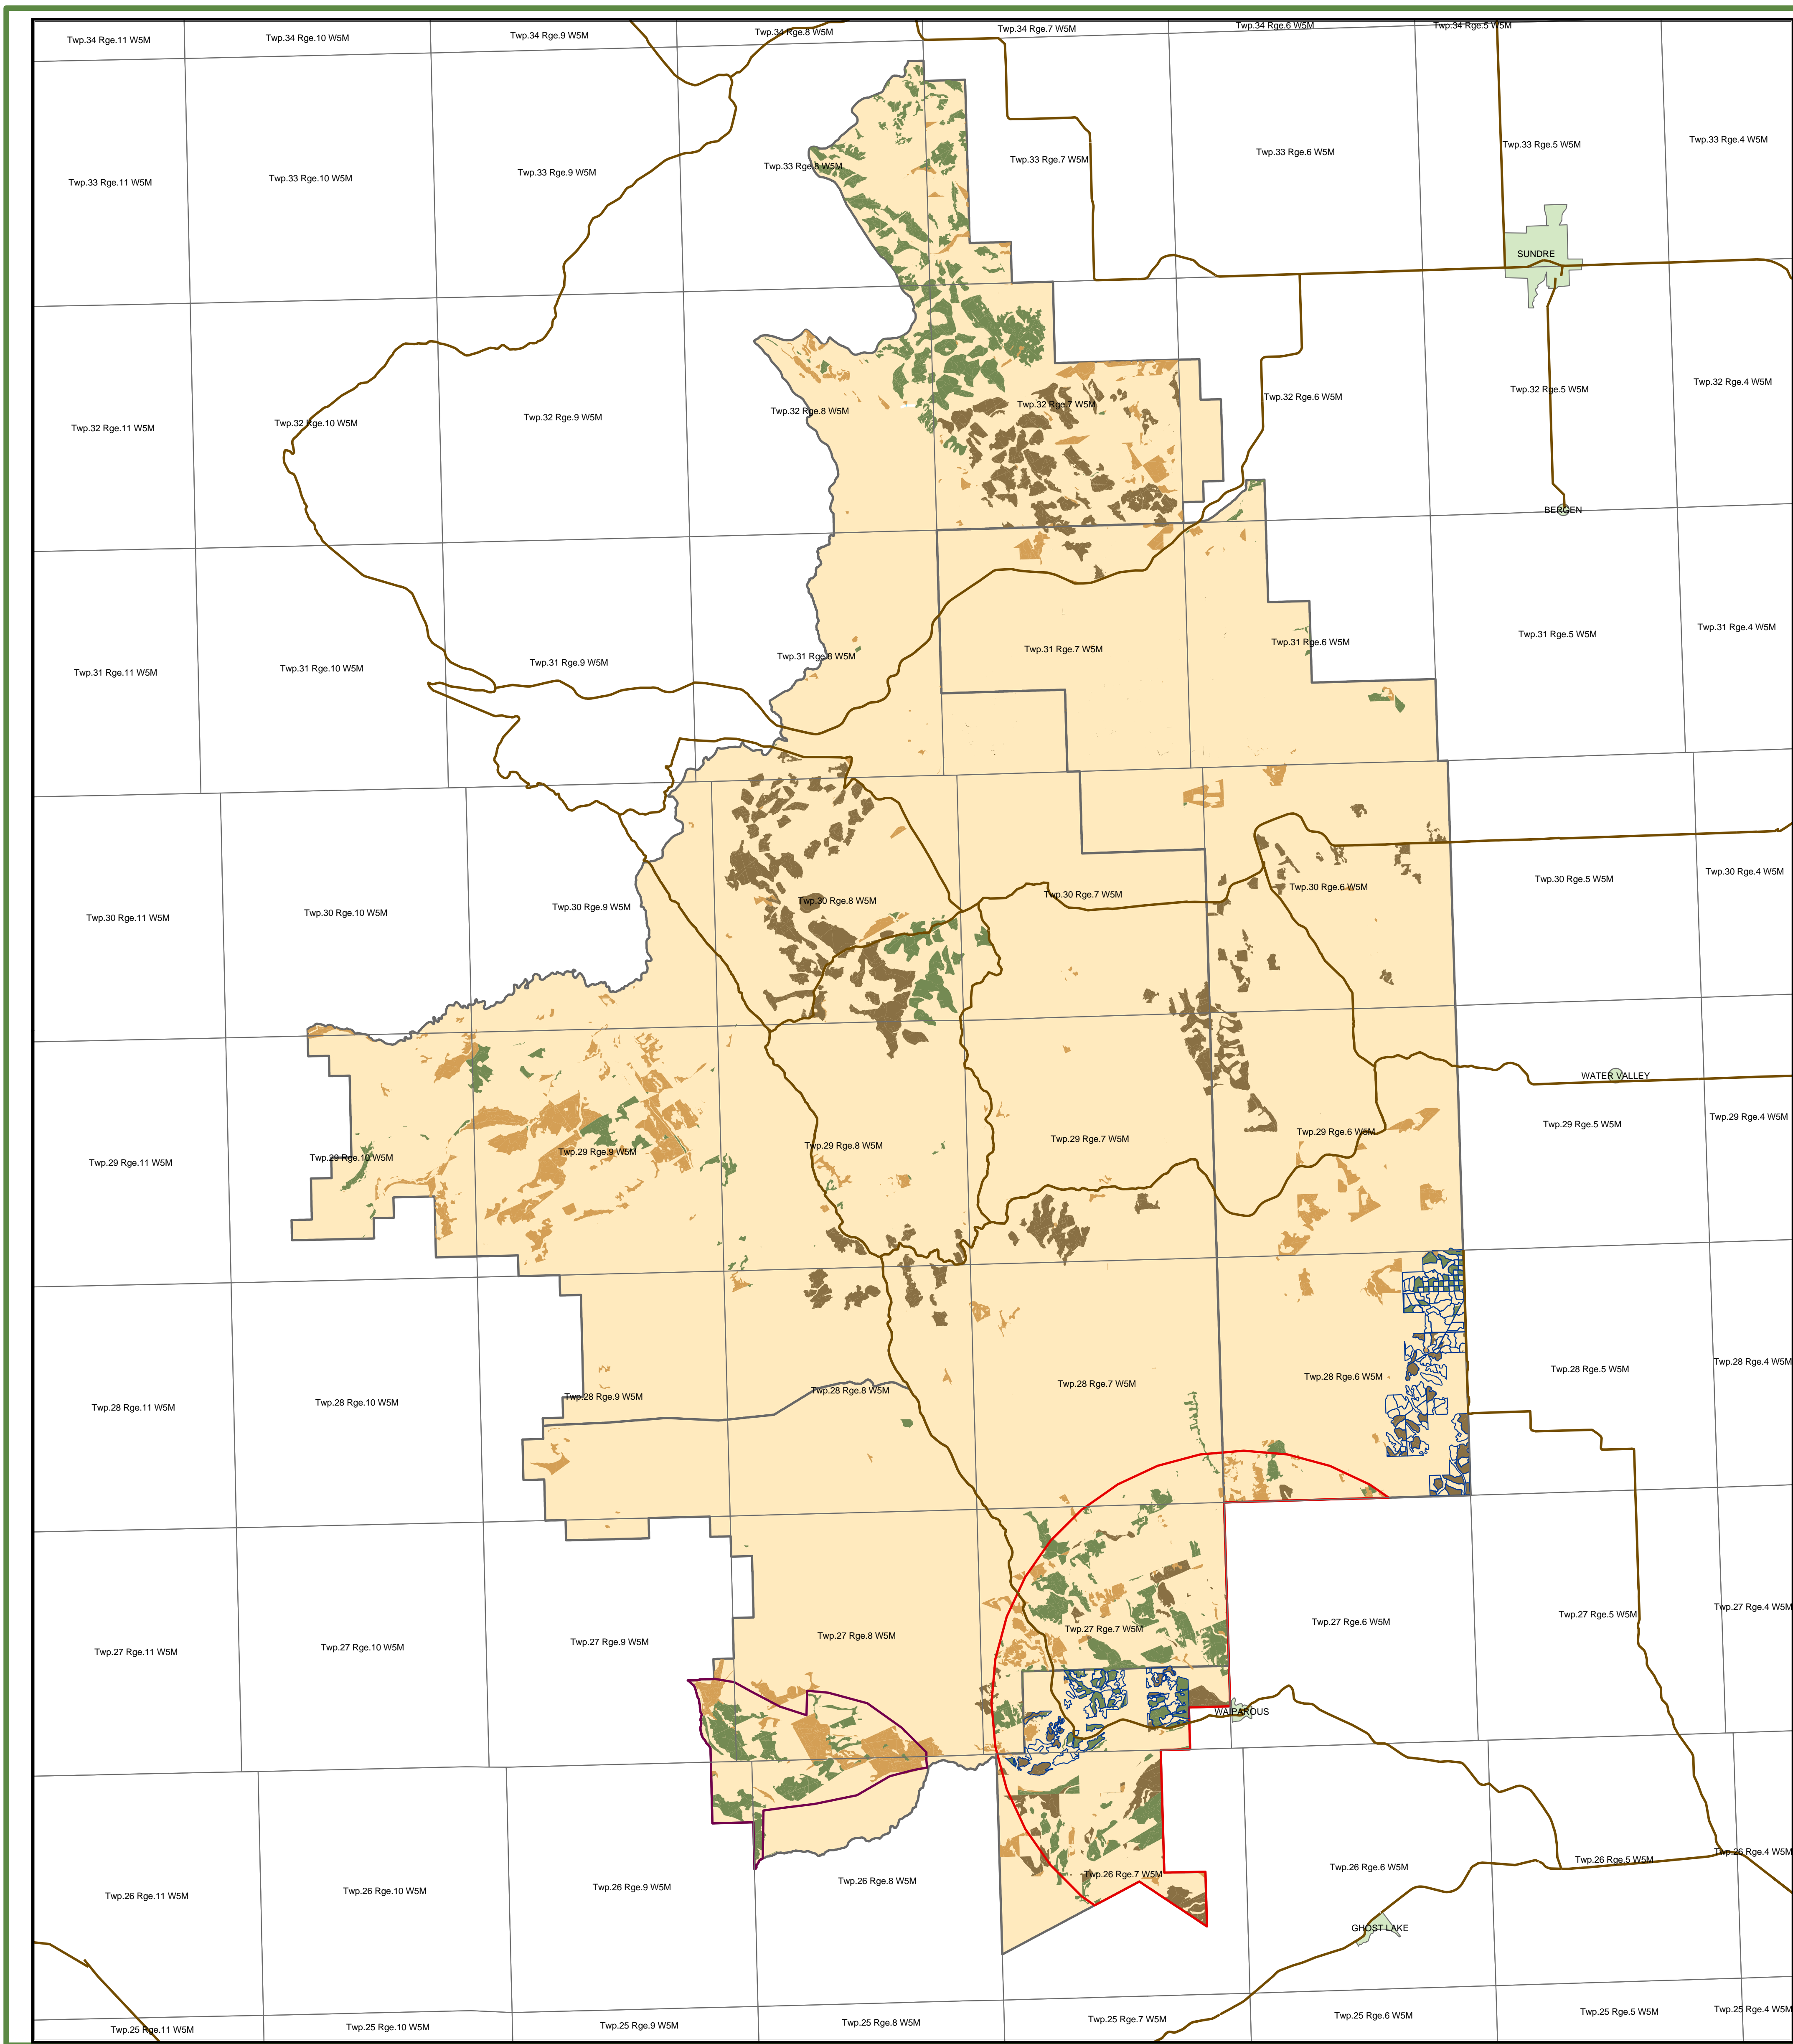

15 Year Harvest Map Run 4 - FMA Surge Cut, North FMU 20-Year Adjacency 5-Year Regen Delay

Legend

- Main Roads
- Ghost-Waiparous CTP Area
- Dogpound CTP Area
- Beetle Priority Zones
- Fire Hazard Zones
- Cities, Towns, Villages
- Compartments
- **FMA Wide Surge Cut - North FMU**
  - 2001-2006
  - 2006-2011
  - 2011-2016

UTM Nad83 Zone 11 Projection
Scale: 1 : 125,000
November 3, 2004

Produced by: Tesera Systems Inc.
Generated by: Colin Lynch
Telephone: (403) 932-0443
Email: colin.lynch@tesera.com