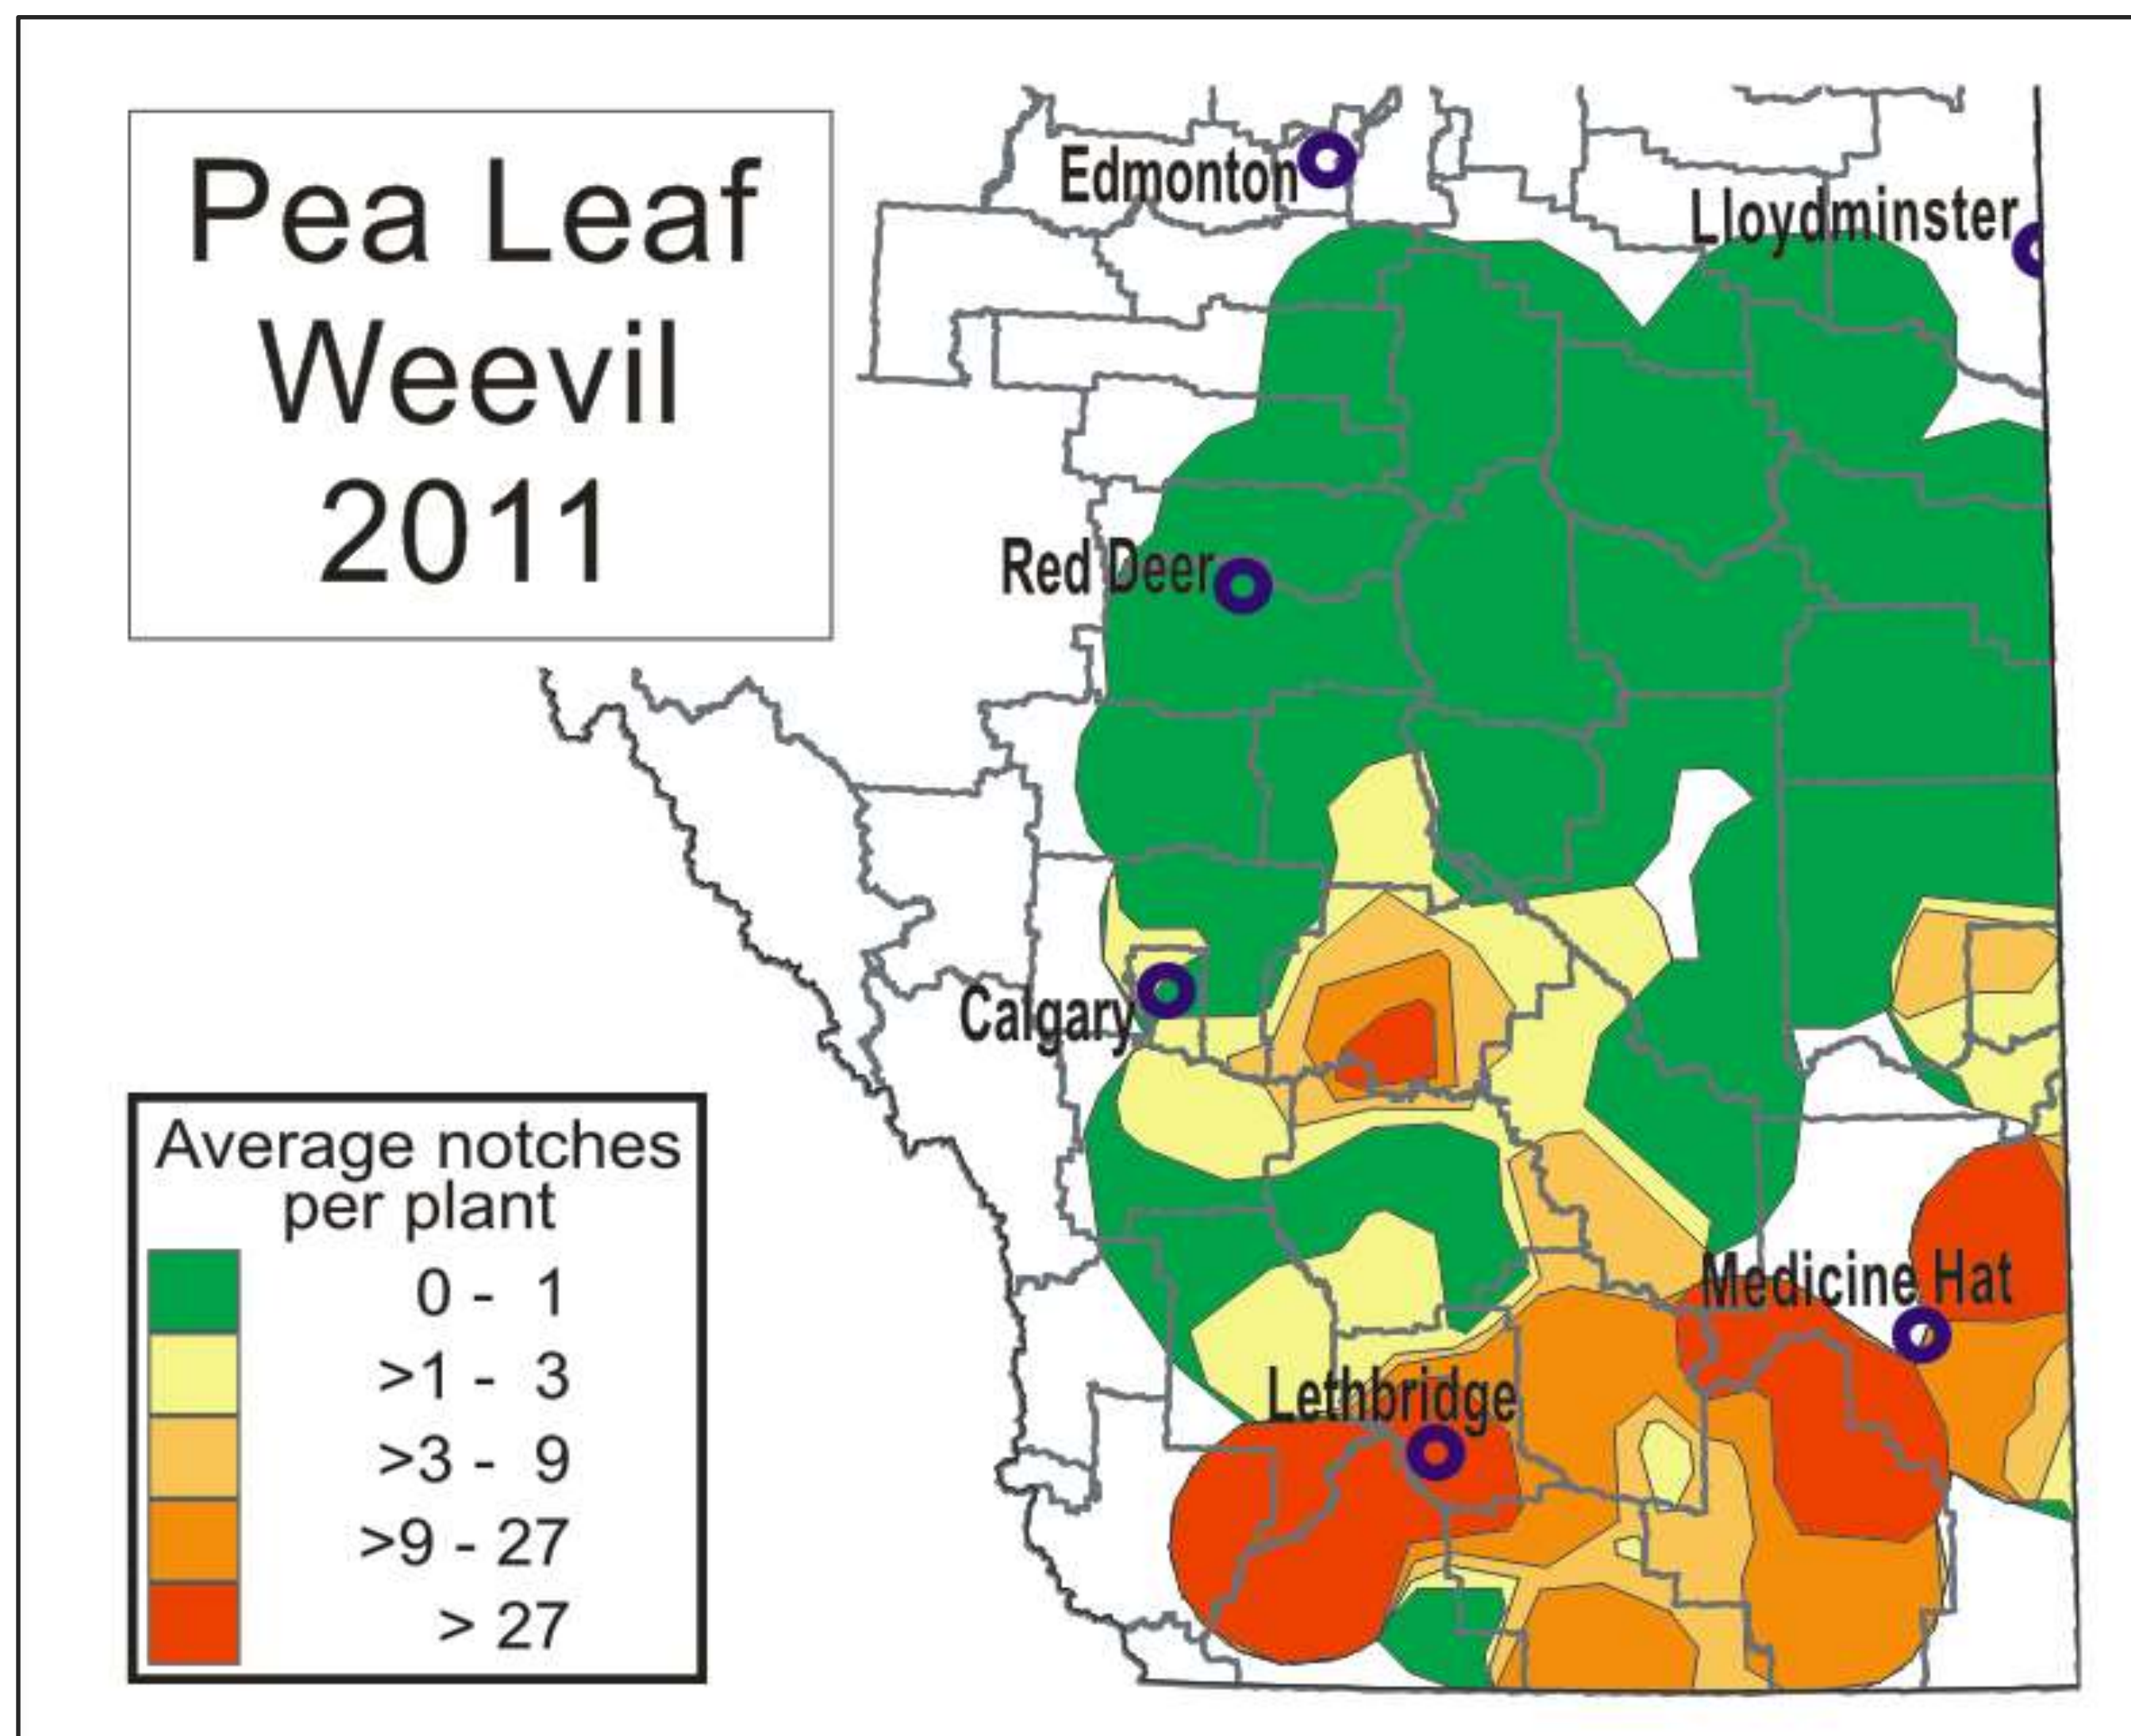

Expansion of Pea Leaf Weevil

2011

2012

2013

2014

2015

2016