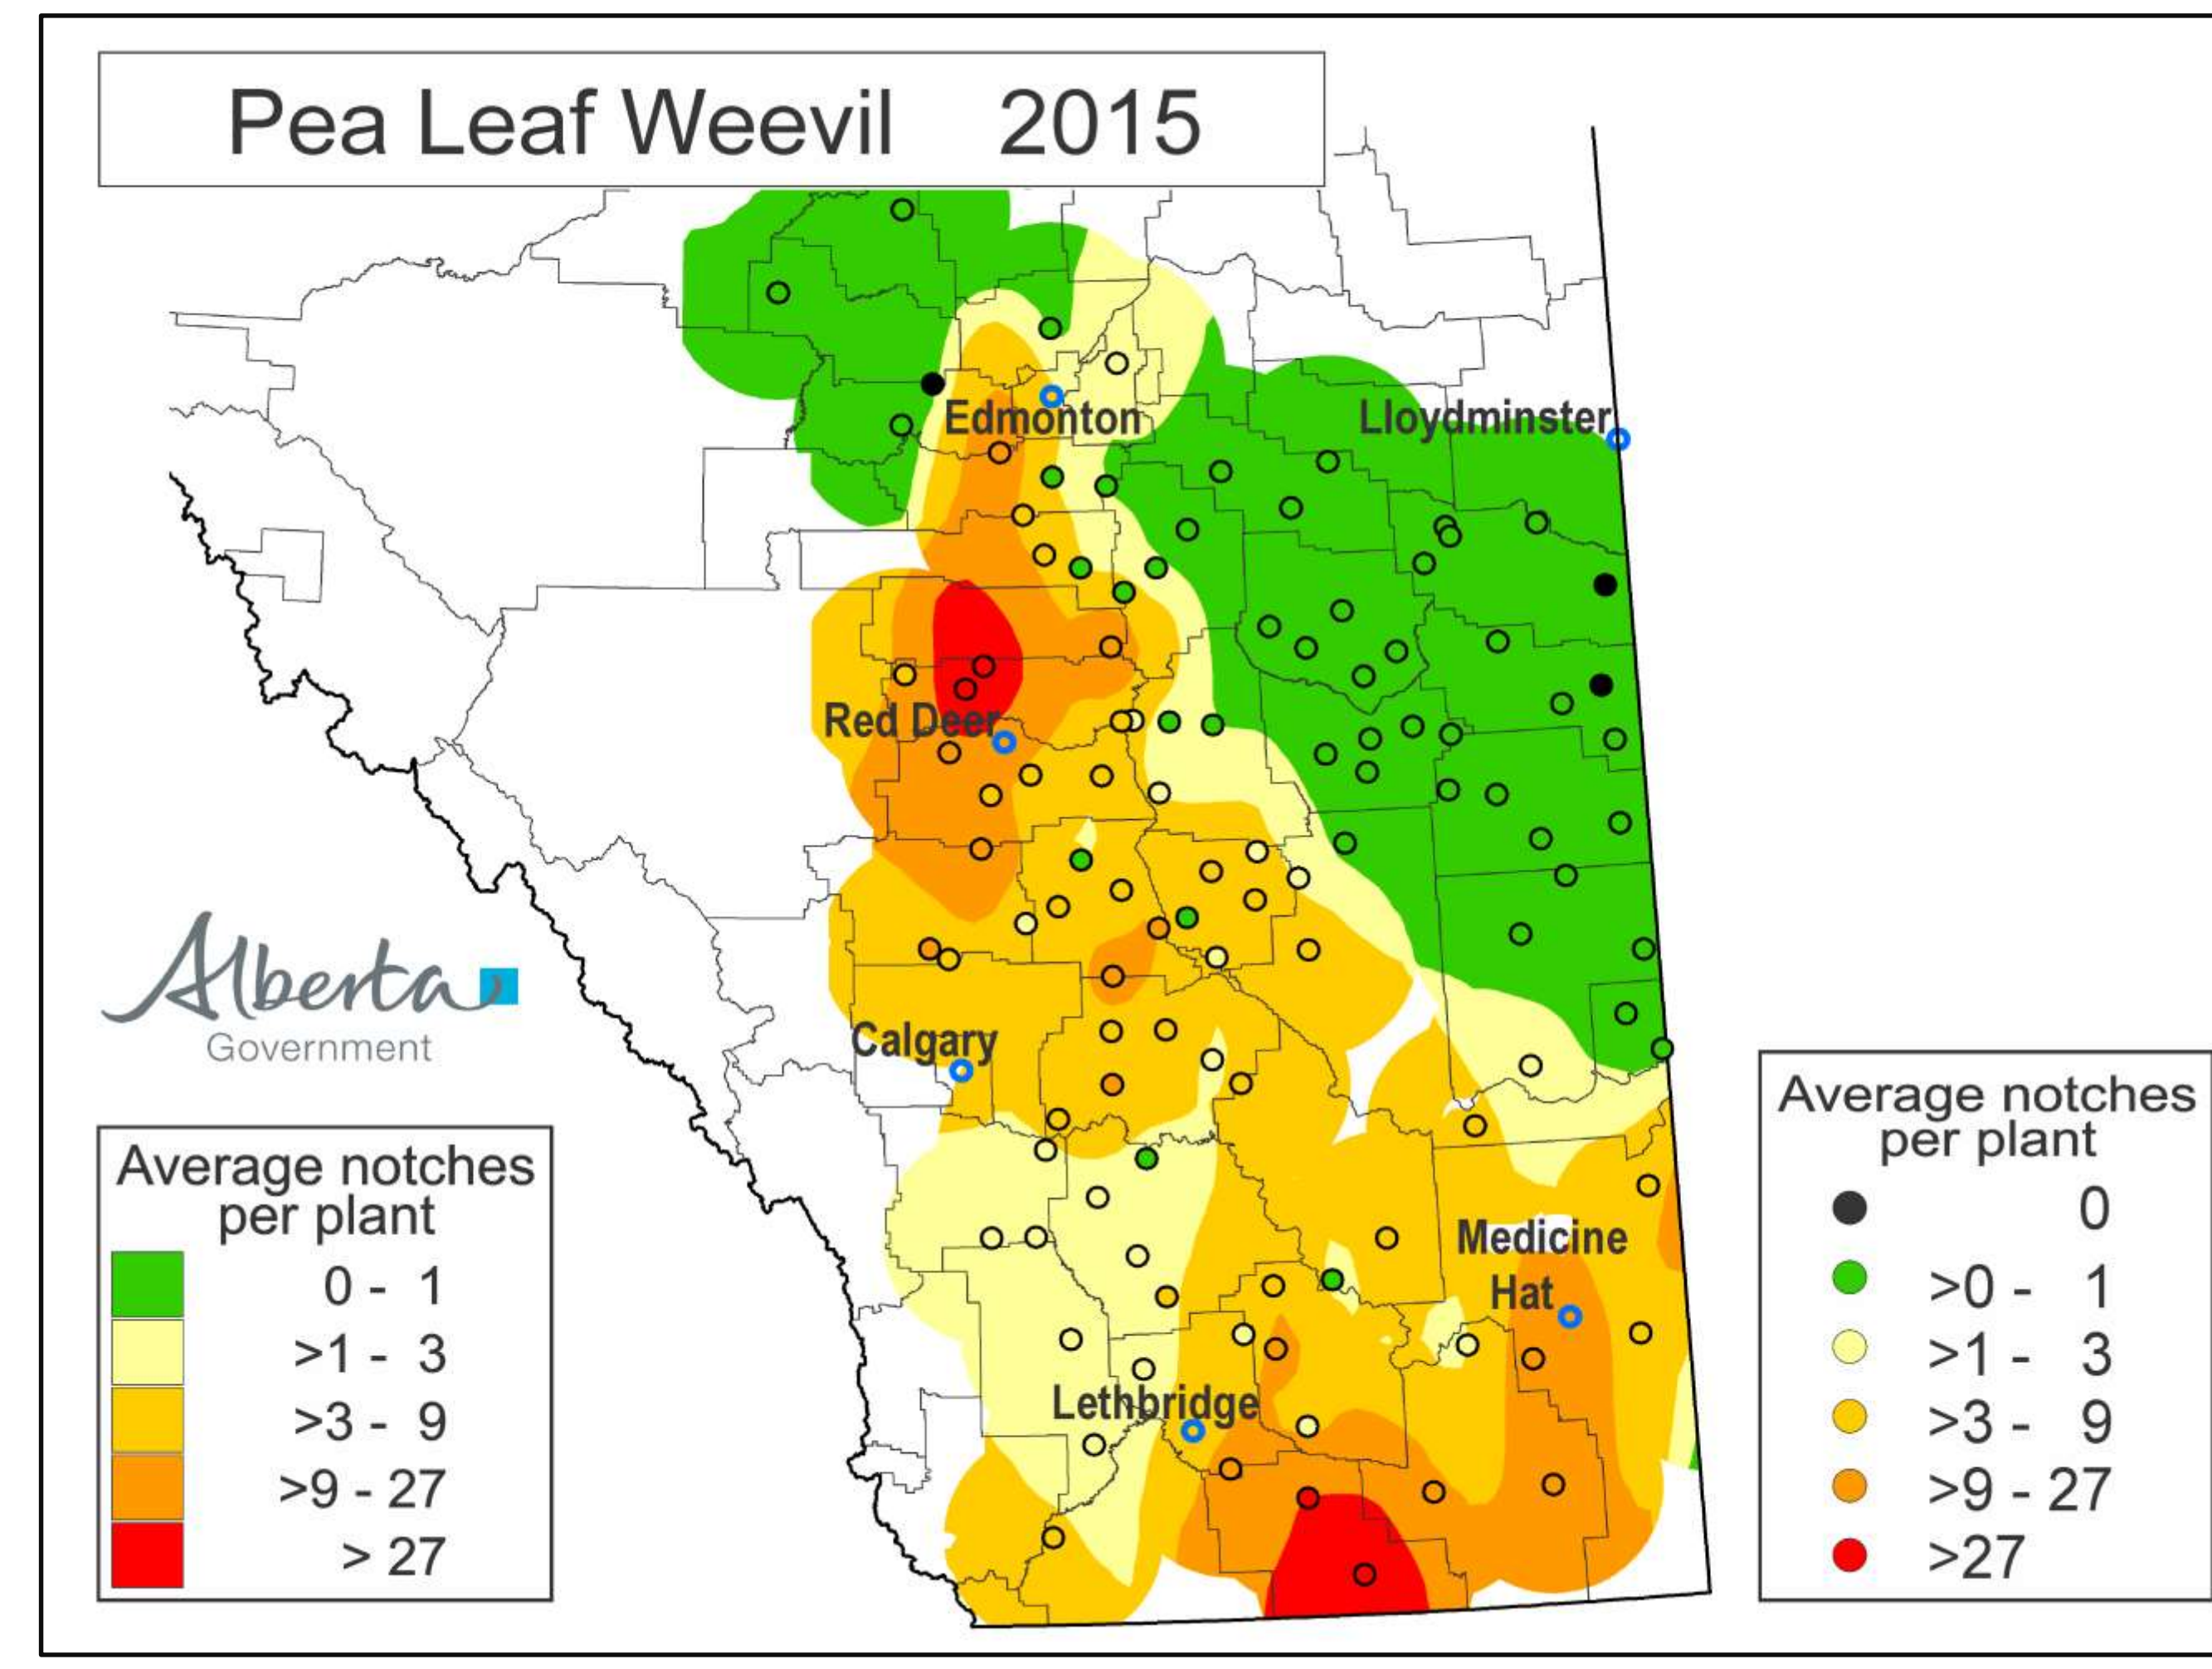

Expansion of Pea Leaf Weevil

2011

2012

2013

2014

2015

2016