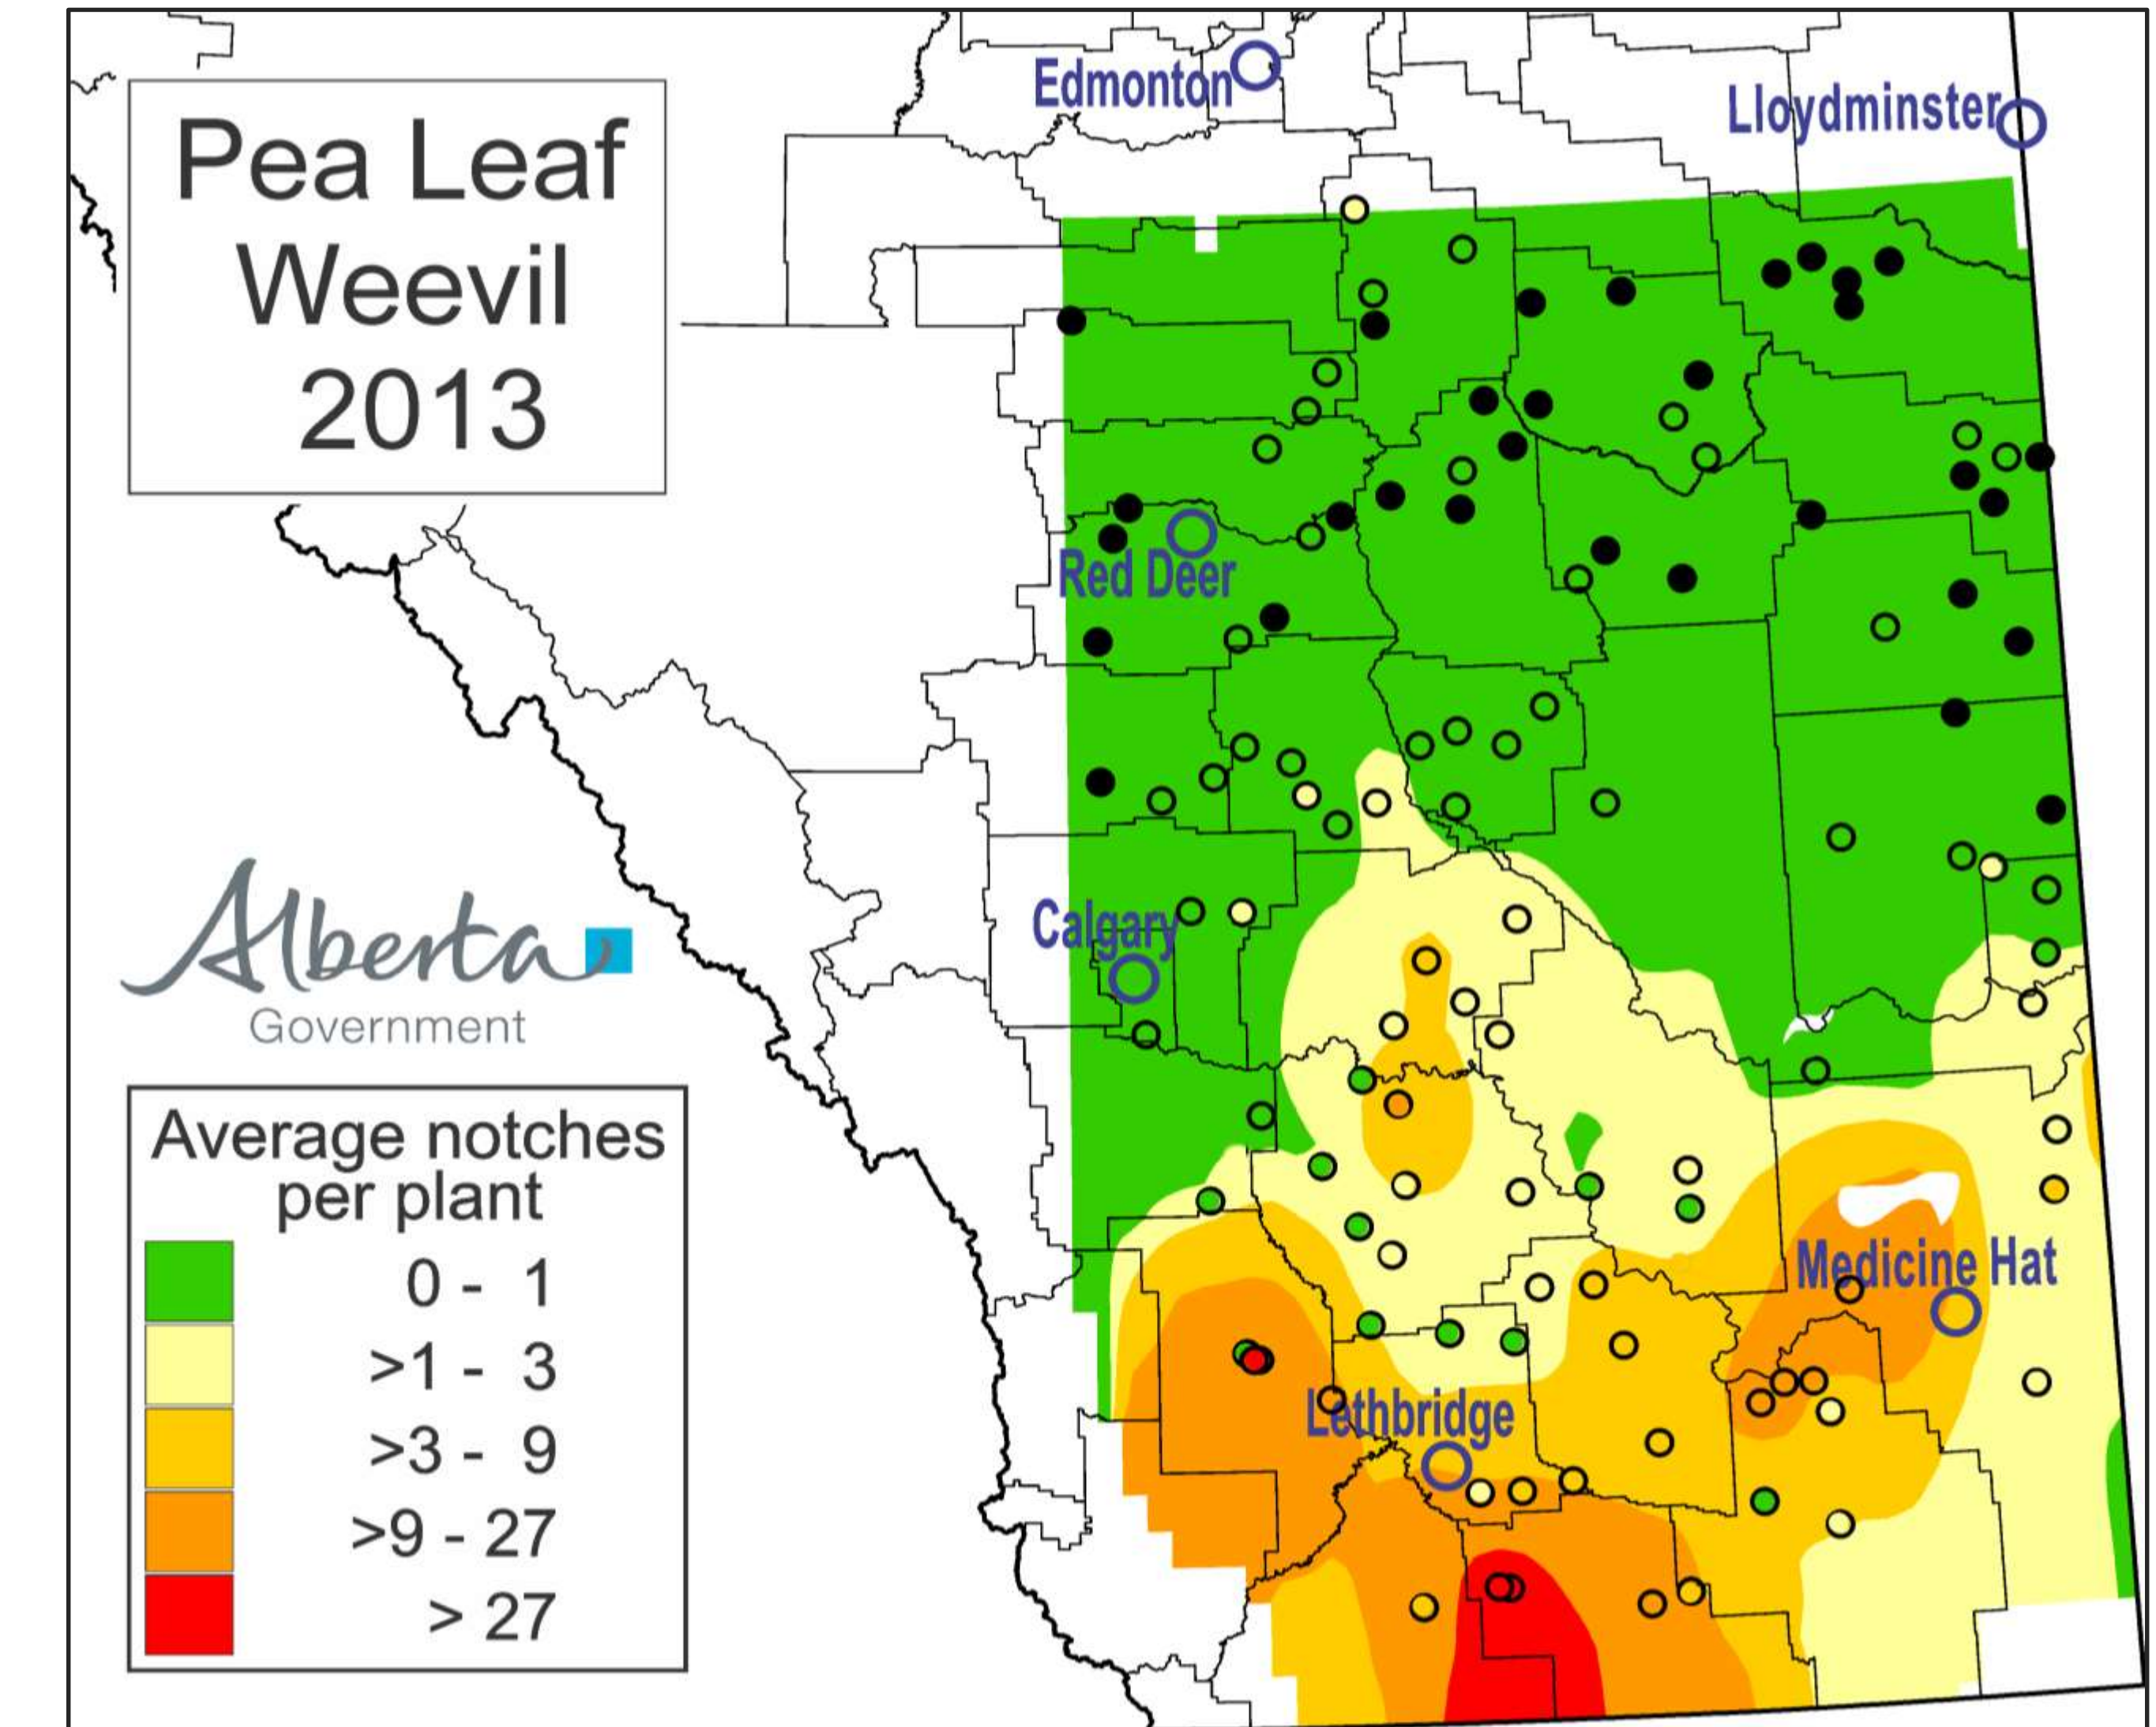

Expansion of Pea Leaf Weevil

2011

2012

2013

2014

2015

2016