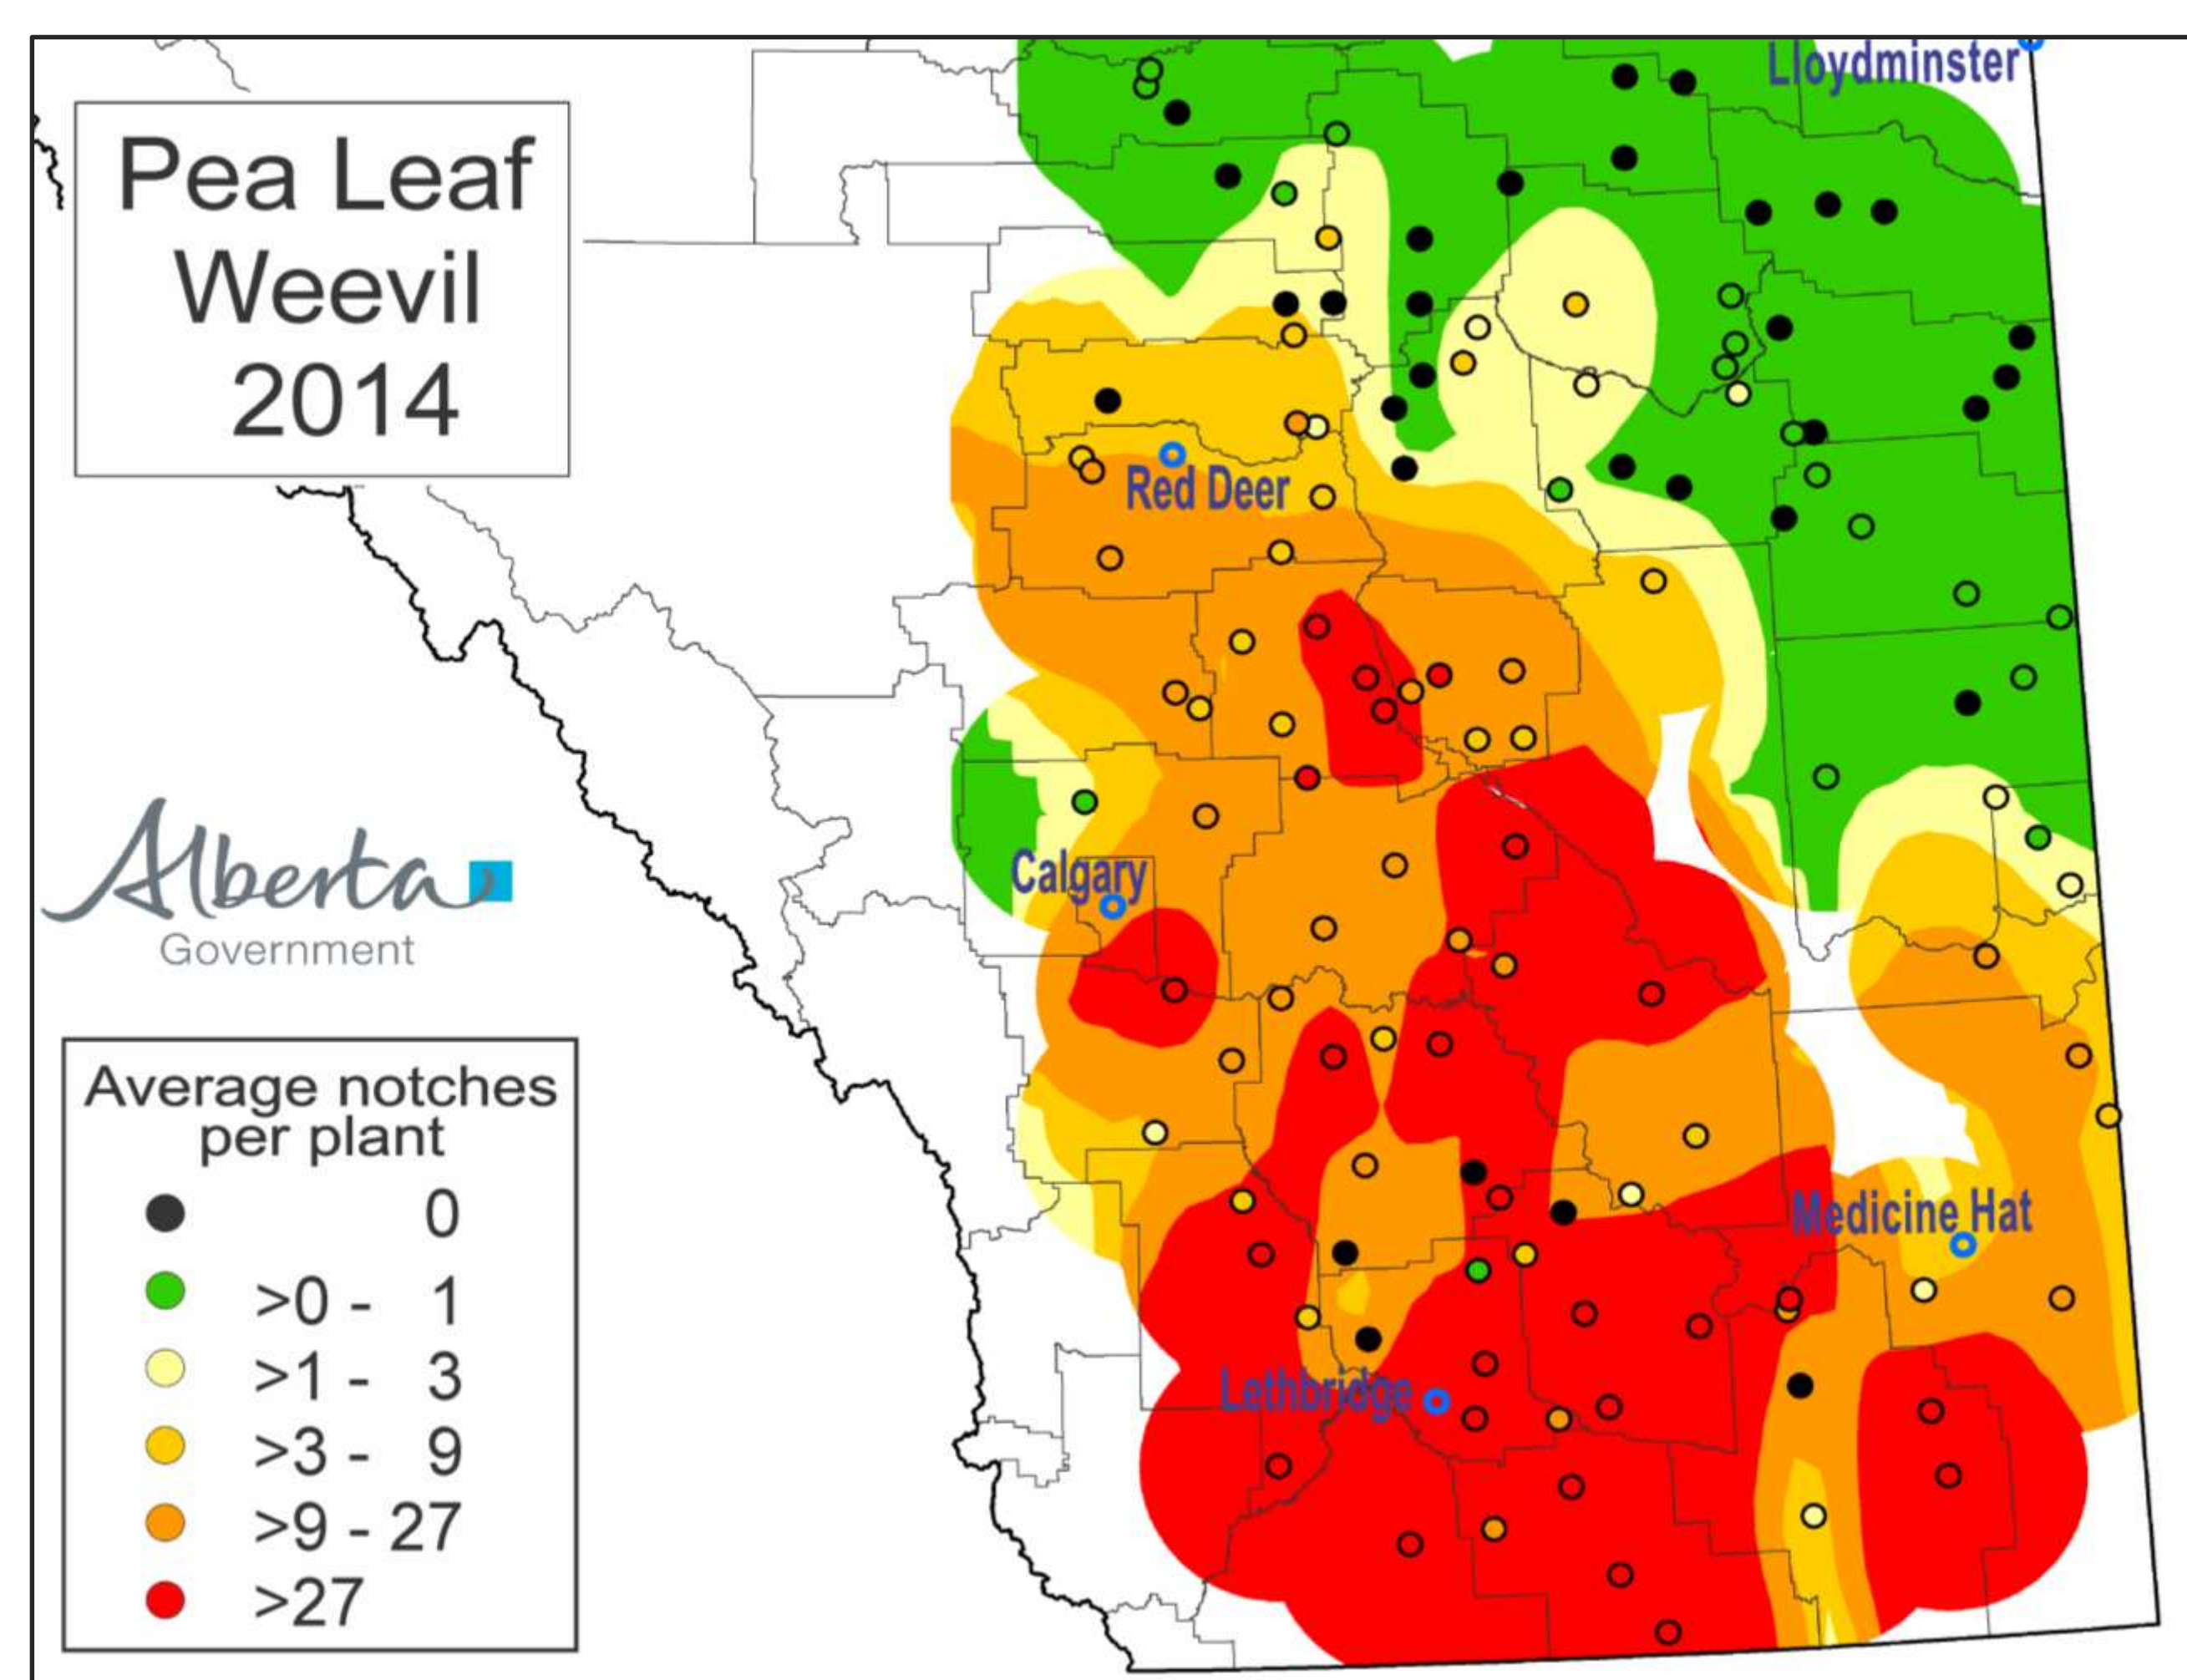

Expansion of Pea Leaf Weevil

2011

2012

2013

2014

2015

2016