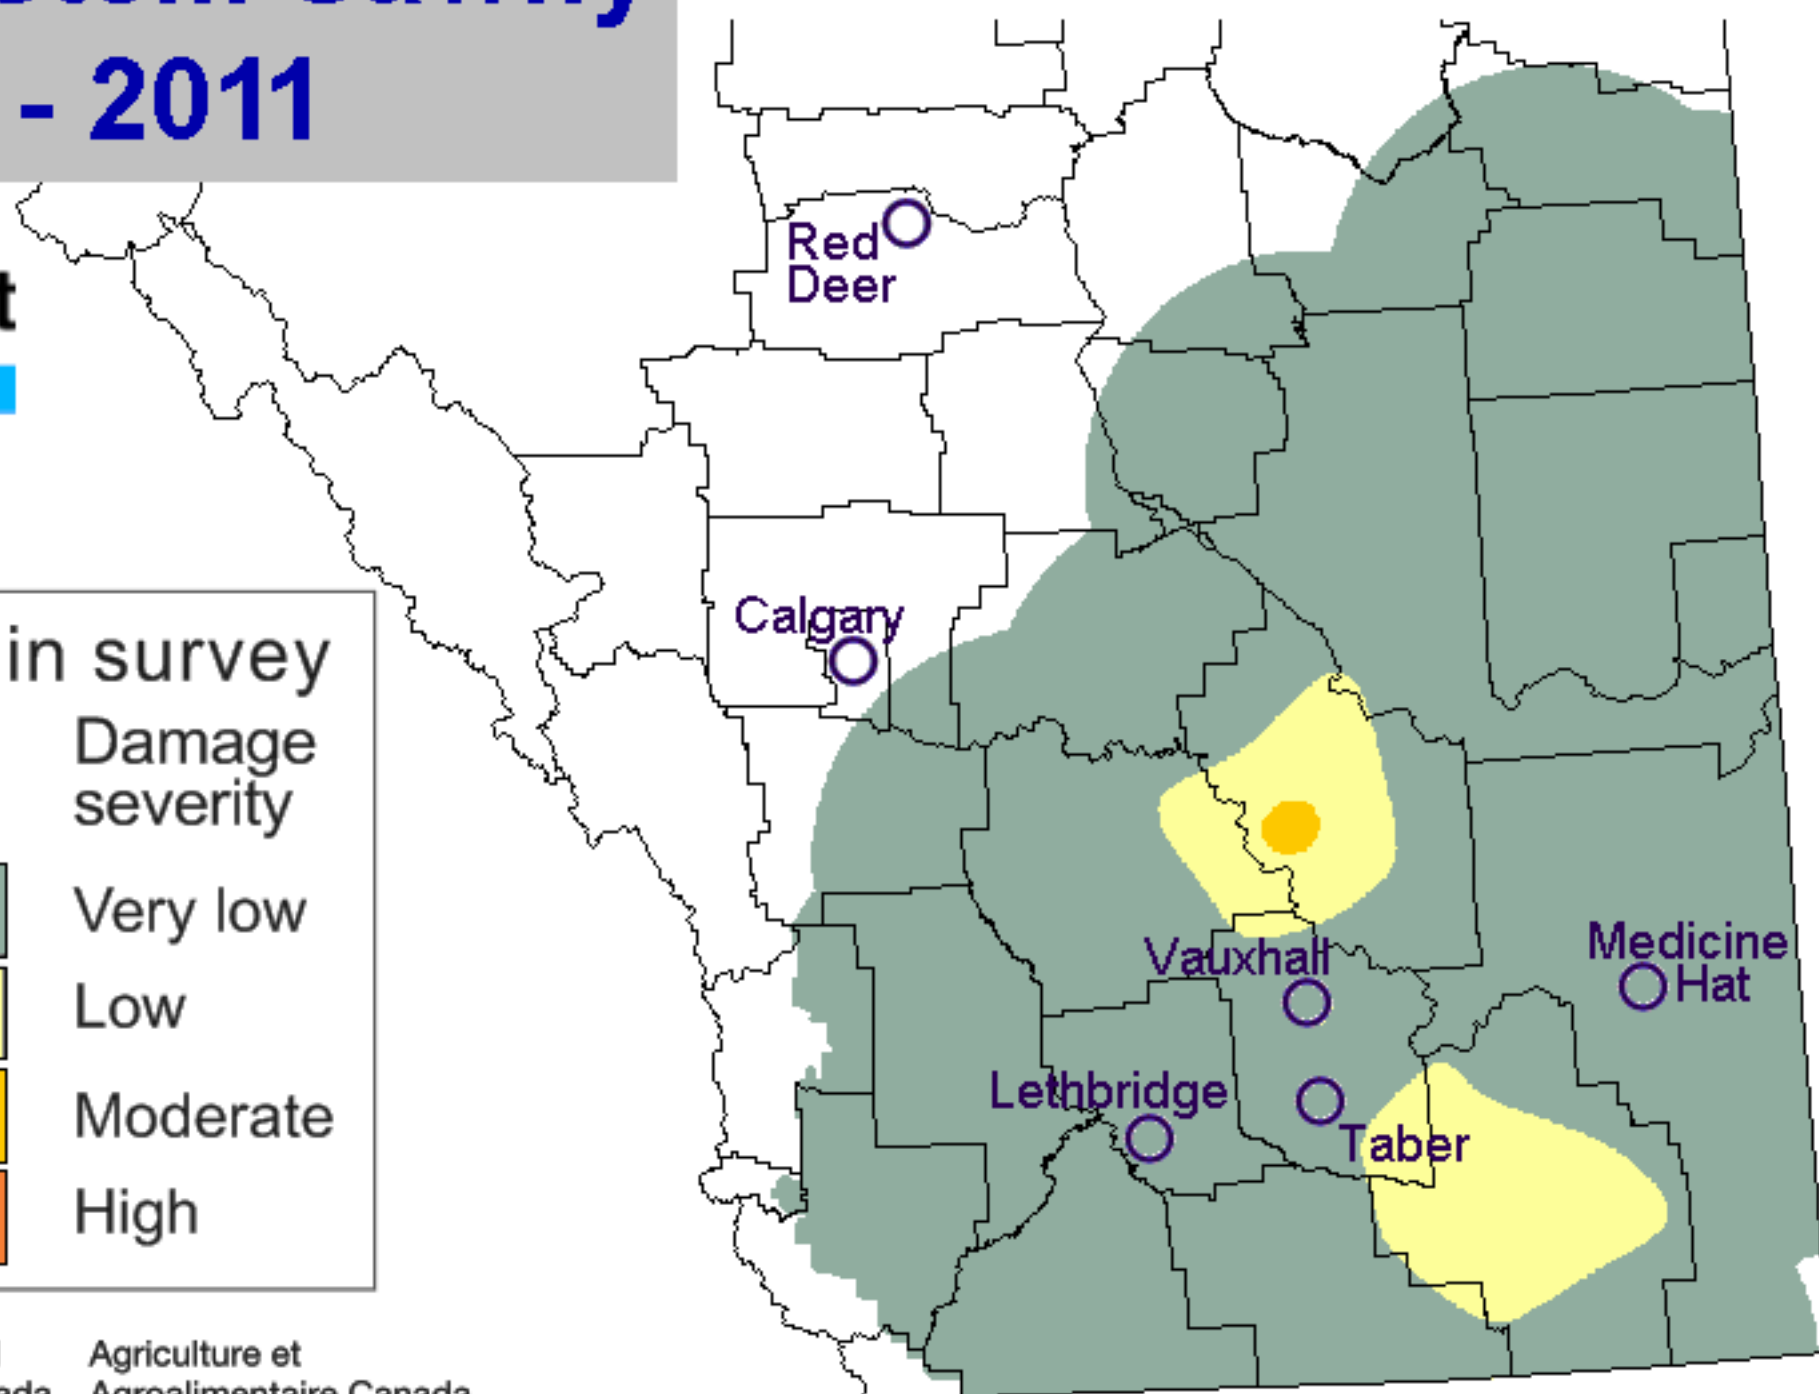

Wheat Stem Sawfly Survey - 2011

Government of Alberta 

Field margin survey

Percent stems cut

Damage severity

0 - 2

Very low

2 - 10

Low

10 - 25

Moderate

> 25

High

Agriculture and
Agri-Food Canada

Agriculture et
Agroalimentaire Canada