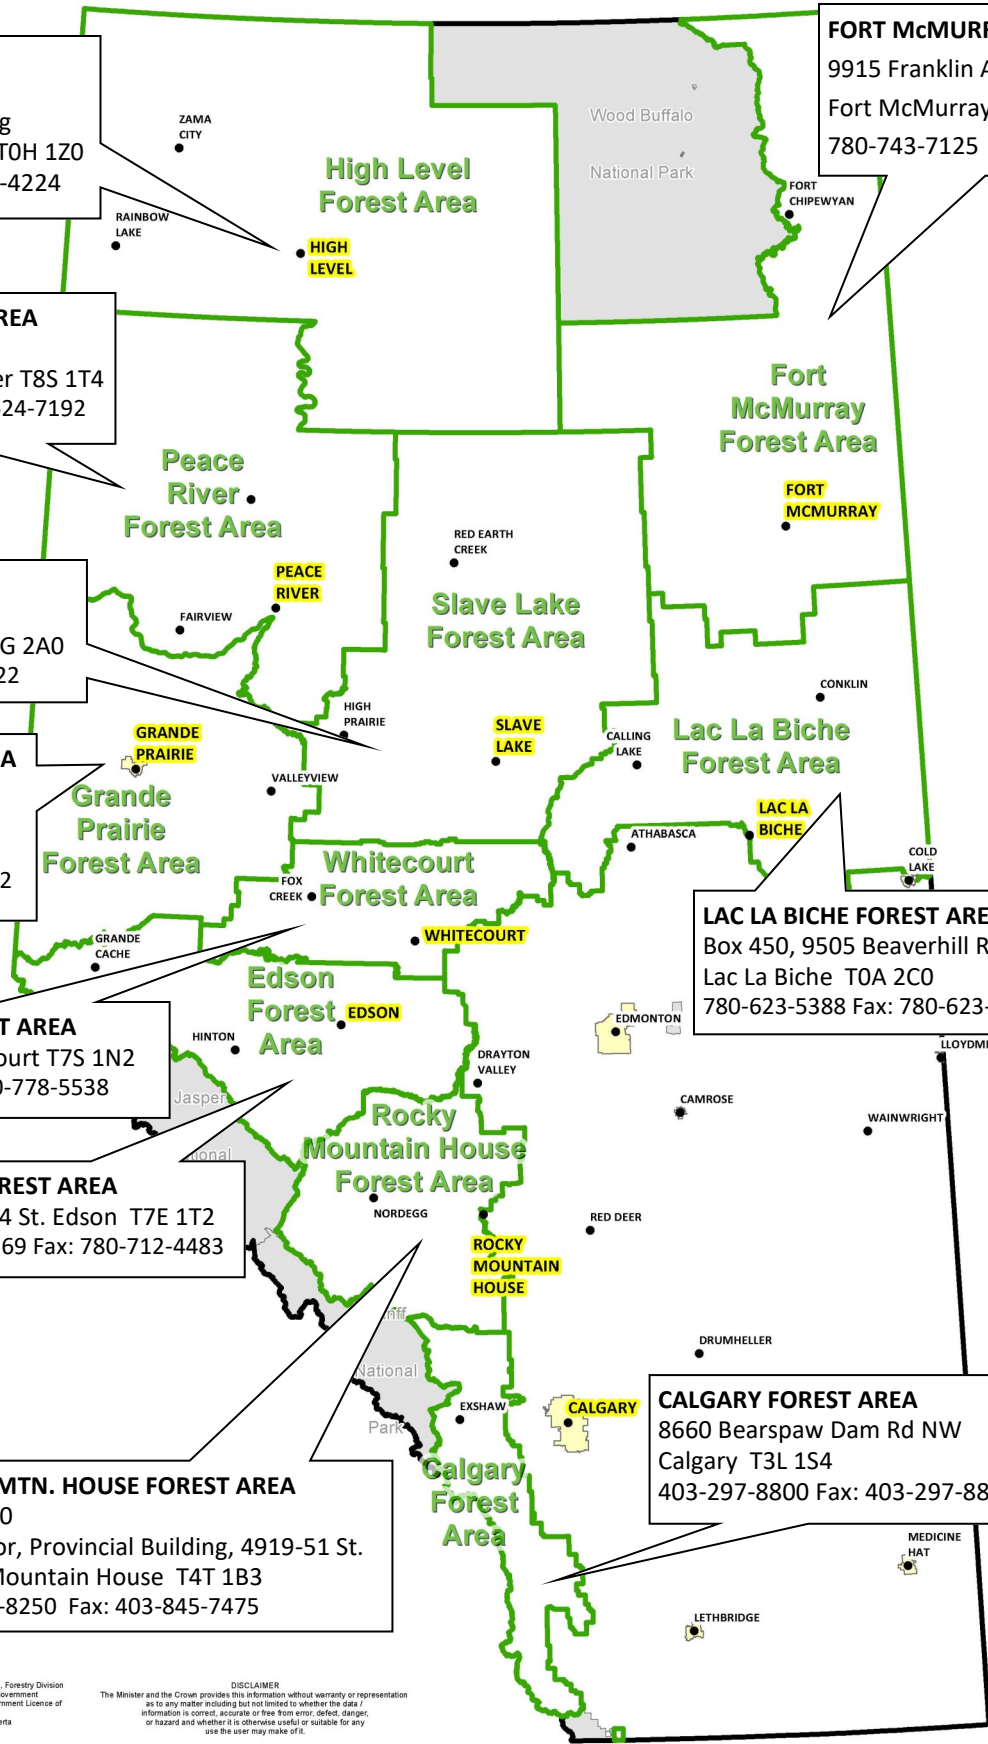

FOREST AREA OFFICES

HIGH LEVEL FOREST AREA
Bag 900 c/o Airport Road
2nd Floor, Provincial Building
10106-100 Ave, High Level T0H 1Z0
780-841-0132 Fax: 780-926-4224

FORT McMURRAY FOREST AREA
9915 Franklin Ave
Fort McMurray, T9H 2K4
780-743-7125 Fax: 780-743-7244

PEACE RIVER FOREST AREA
Bag 900-39
9621-96 Ave, Peace River T8S 1T4
780-624-6190 Fax: 780-624-7192

SLAVE LAKE FOREST AREA
Box 390
301 Birch Road, Slave Lake T0G 2A0
780-849-7377 Fax: 780-849-7122

GRANDE PRAIRIE FOREST AREA
2nd Floor, Provincial Building
10320—99 St. Grande Prairie
T8V 6J4
780-538-5260 Fax: 780-538-5522

WHITECOURT FOREST AREA
5020-52 Ave, Whitecourt T7S 1N2
780-778-7153 Fax: 780-778-5538

LAC LA BICHE FOREST AREA
Box 450, 9505 Beaverhill Road,
Lac La Biche T0A 2C0
780-623-5388 Fax: 780-623-5388

EDSON FOREST AREA
203, 111-54 St. Edson T7E 1T2
780-723-8269 Fax: 780-712-4483

ROCKY MTN. HOUSE FOREST AREA
Box 1720
2nd Floor, Provincial Building, 4919-51 St.
Rocky Mountain House T4T 1B3
403-845-8250 Fax: 403-845-7475

CALGARY FOREST AREA
8660 Bearspaw Dam Rd NW
Calgary T3L 1S4
403-297-8800 Fax: 403-297-8803