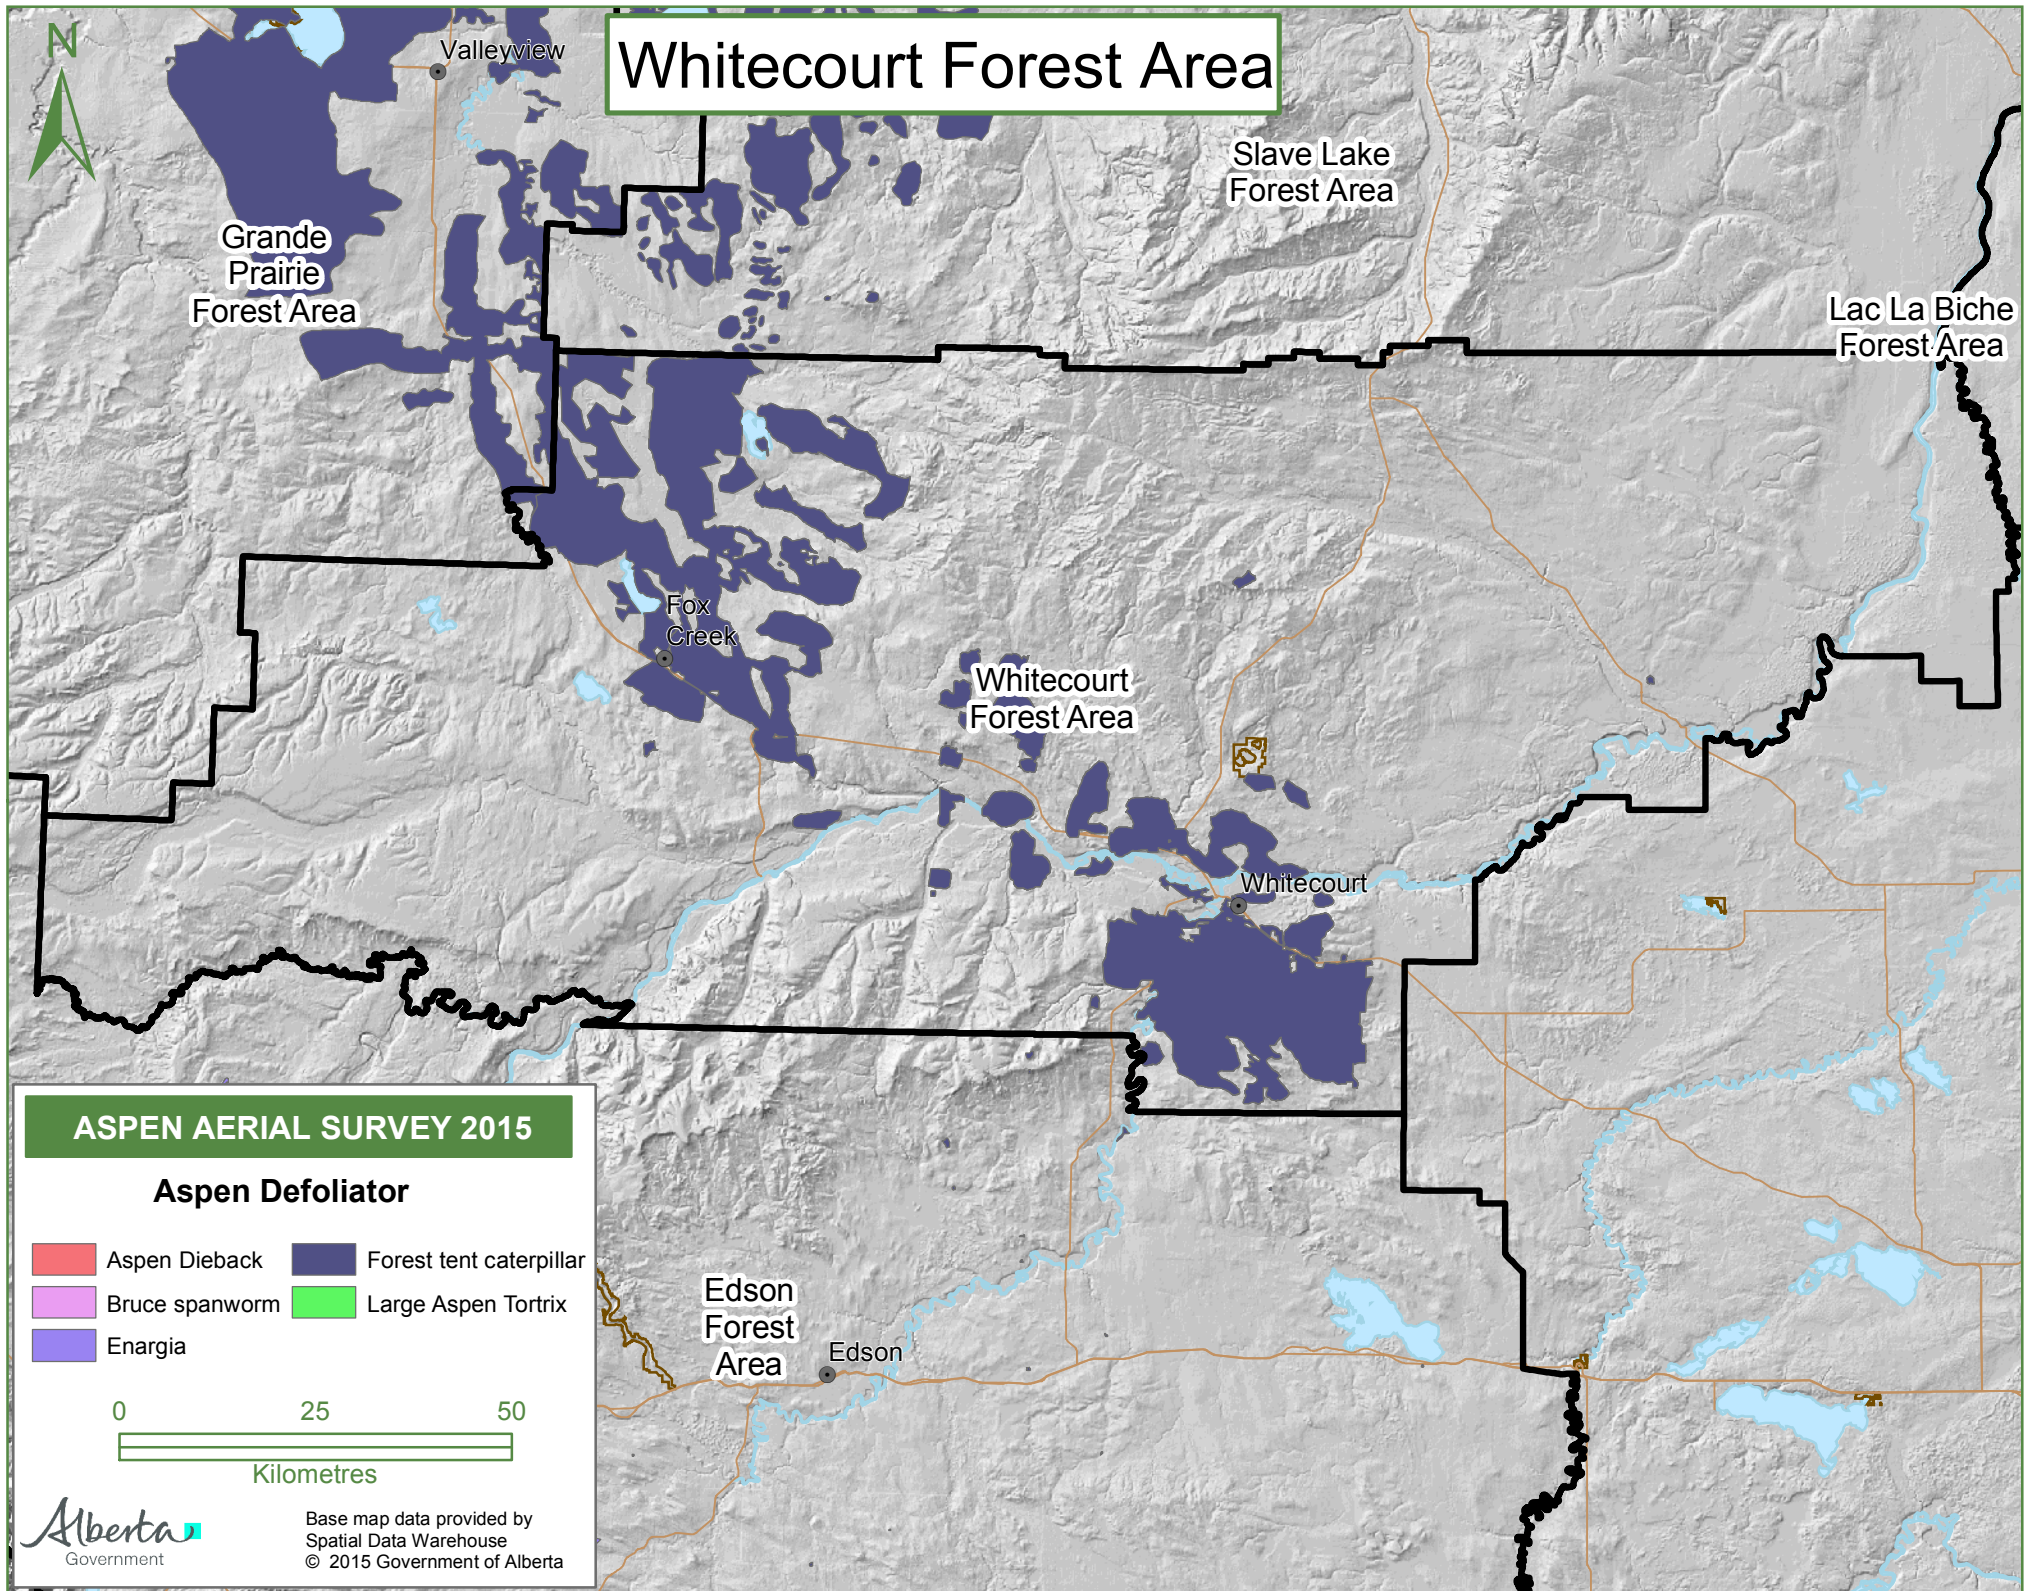

Whitecourt Forest Area

ASPEN AERIAL SURVEY 2015

Aspen Defoliator

- Aspen Dieback
- Bruce spanworm
- Enargia
- Forest tent caterpillar
- Large Aspen Tortrix

Base map data provided by Spatial Data Warehouse
© 2015 Government of Alberta