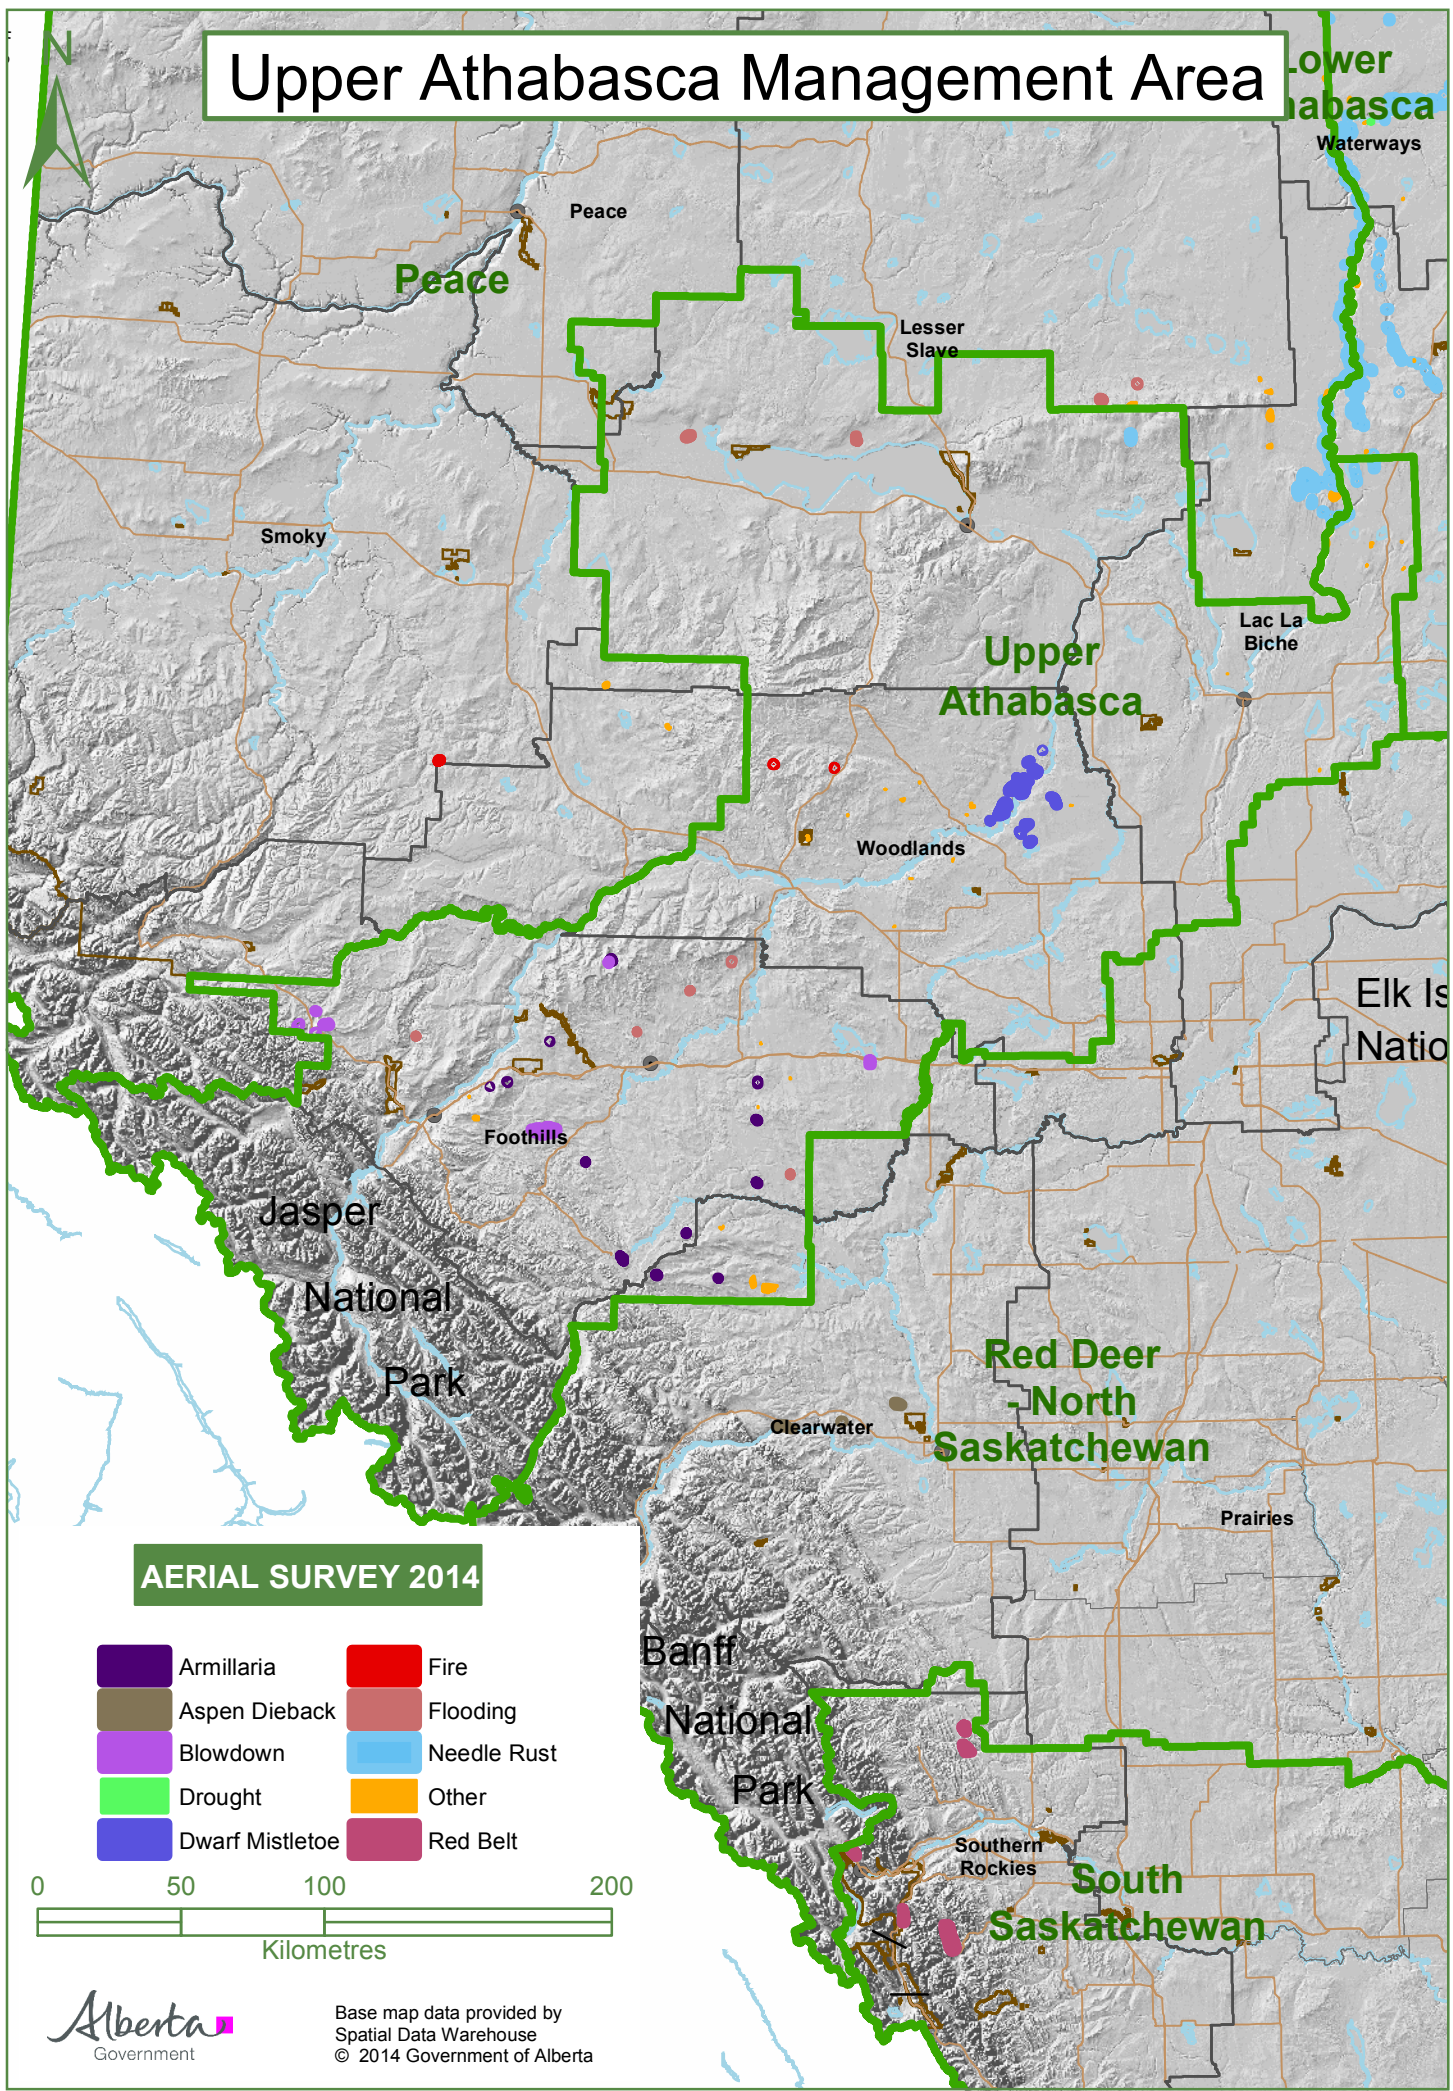

Upper Athabasca Management Area

AERIAL SURVEY 2014

- | | |
|---|---|
|  Armillaria |  Fire |
|  Aspen Dieback |  Flooding |
|  Blowdown |  Needle Rust |
|  Drought |  Other |
|  Dwarf Mistletoe |  Red Belt |