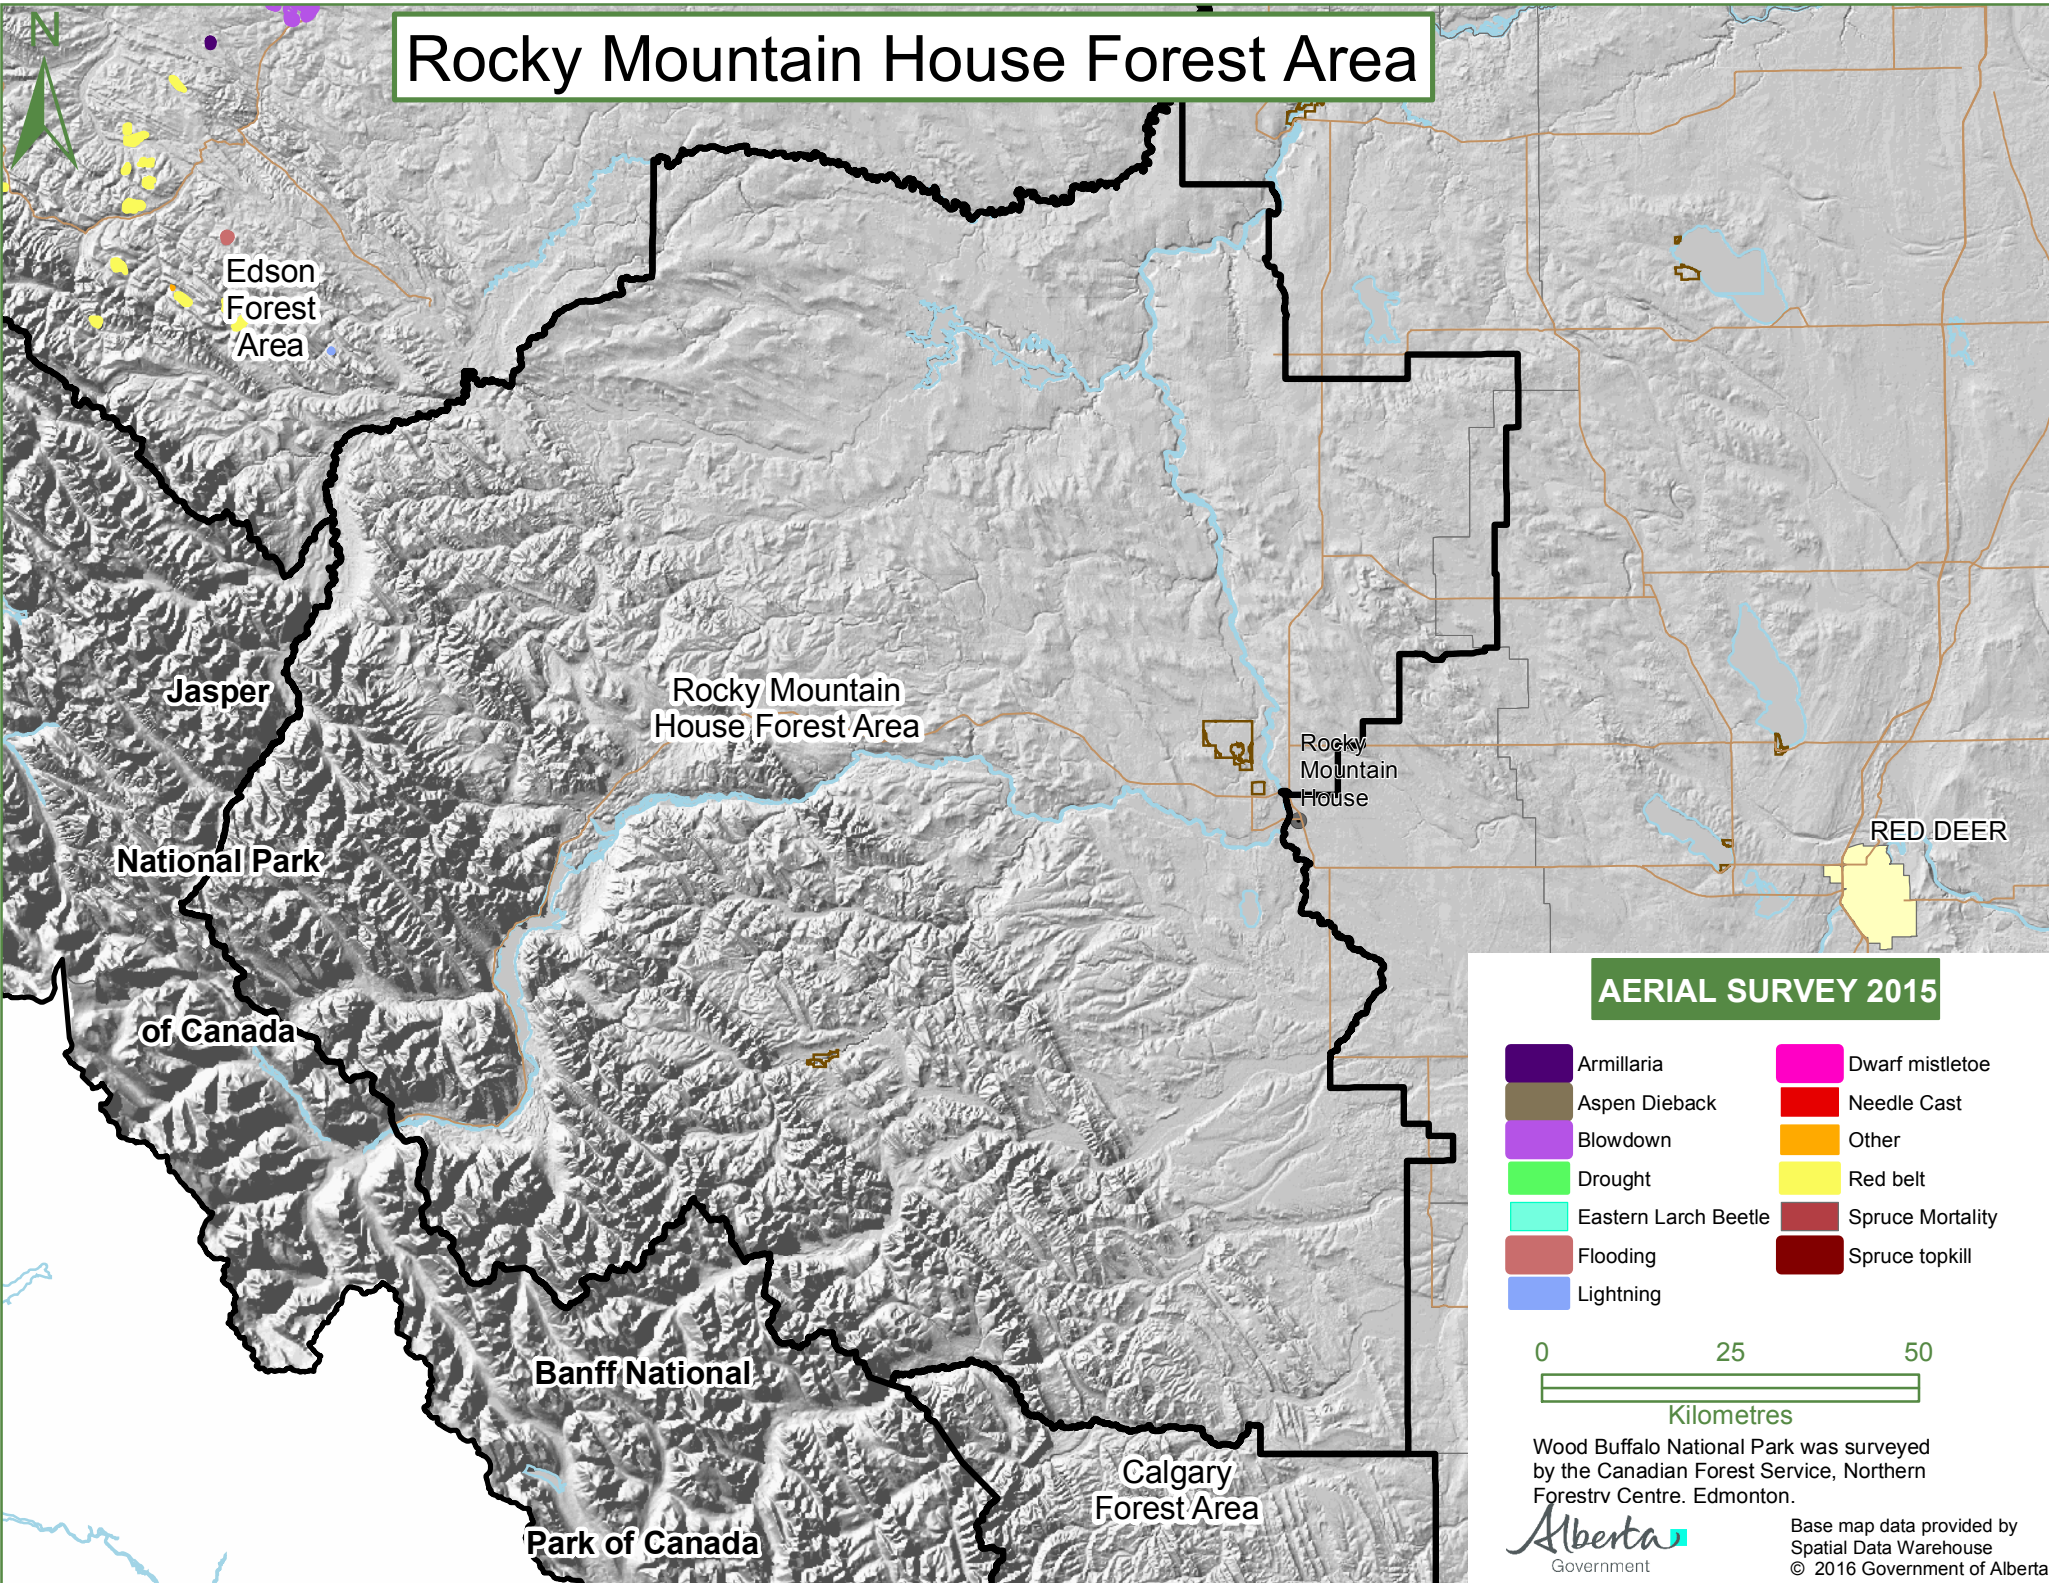

Rocky Mountain House Forest Area

AERIAL SURVEY 2015

- Armillaria
- Aspen Dieback
- Blowdown
- Drought
- Eastern Larch Beetle
- Flooding
- Lightning
- Dwarf mistletoe
- Needle Cast
- Other
- Red belt
- Spruce Mortality
- Spruce topkill

Wood Buffalo National Park was surveyed by the Canadian Forest Service, Northern Forestry Centre, Edmonton.