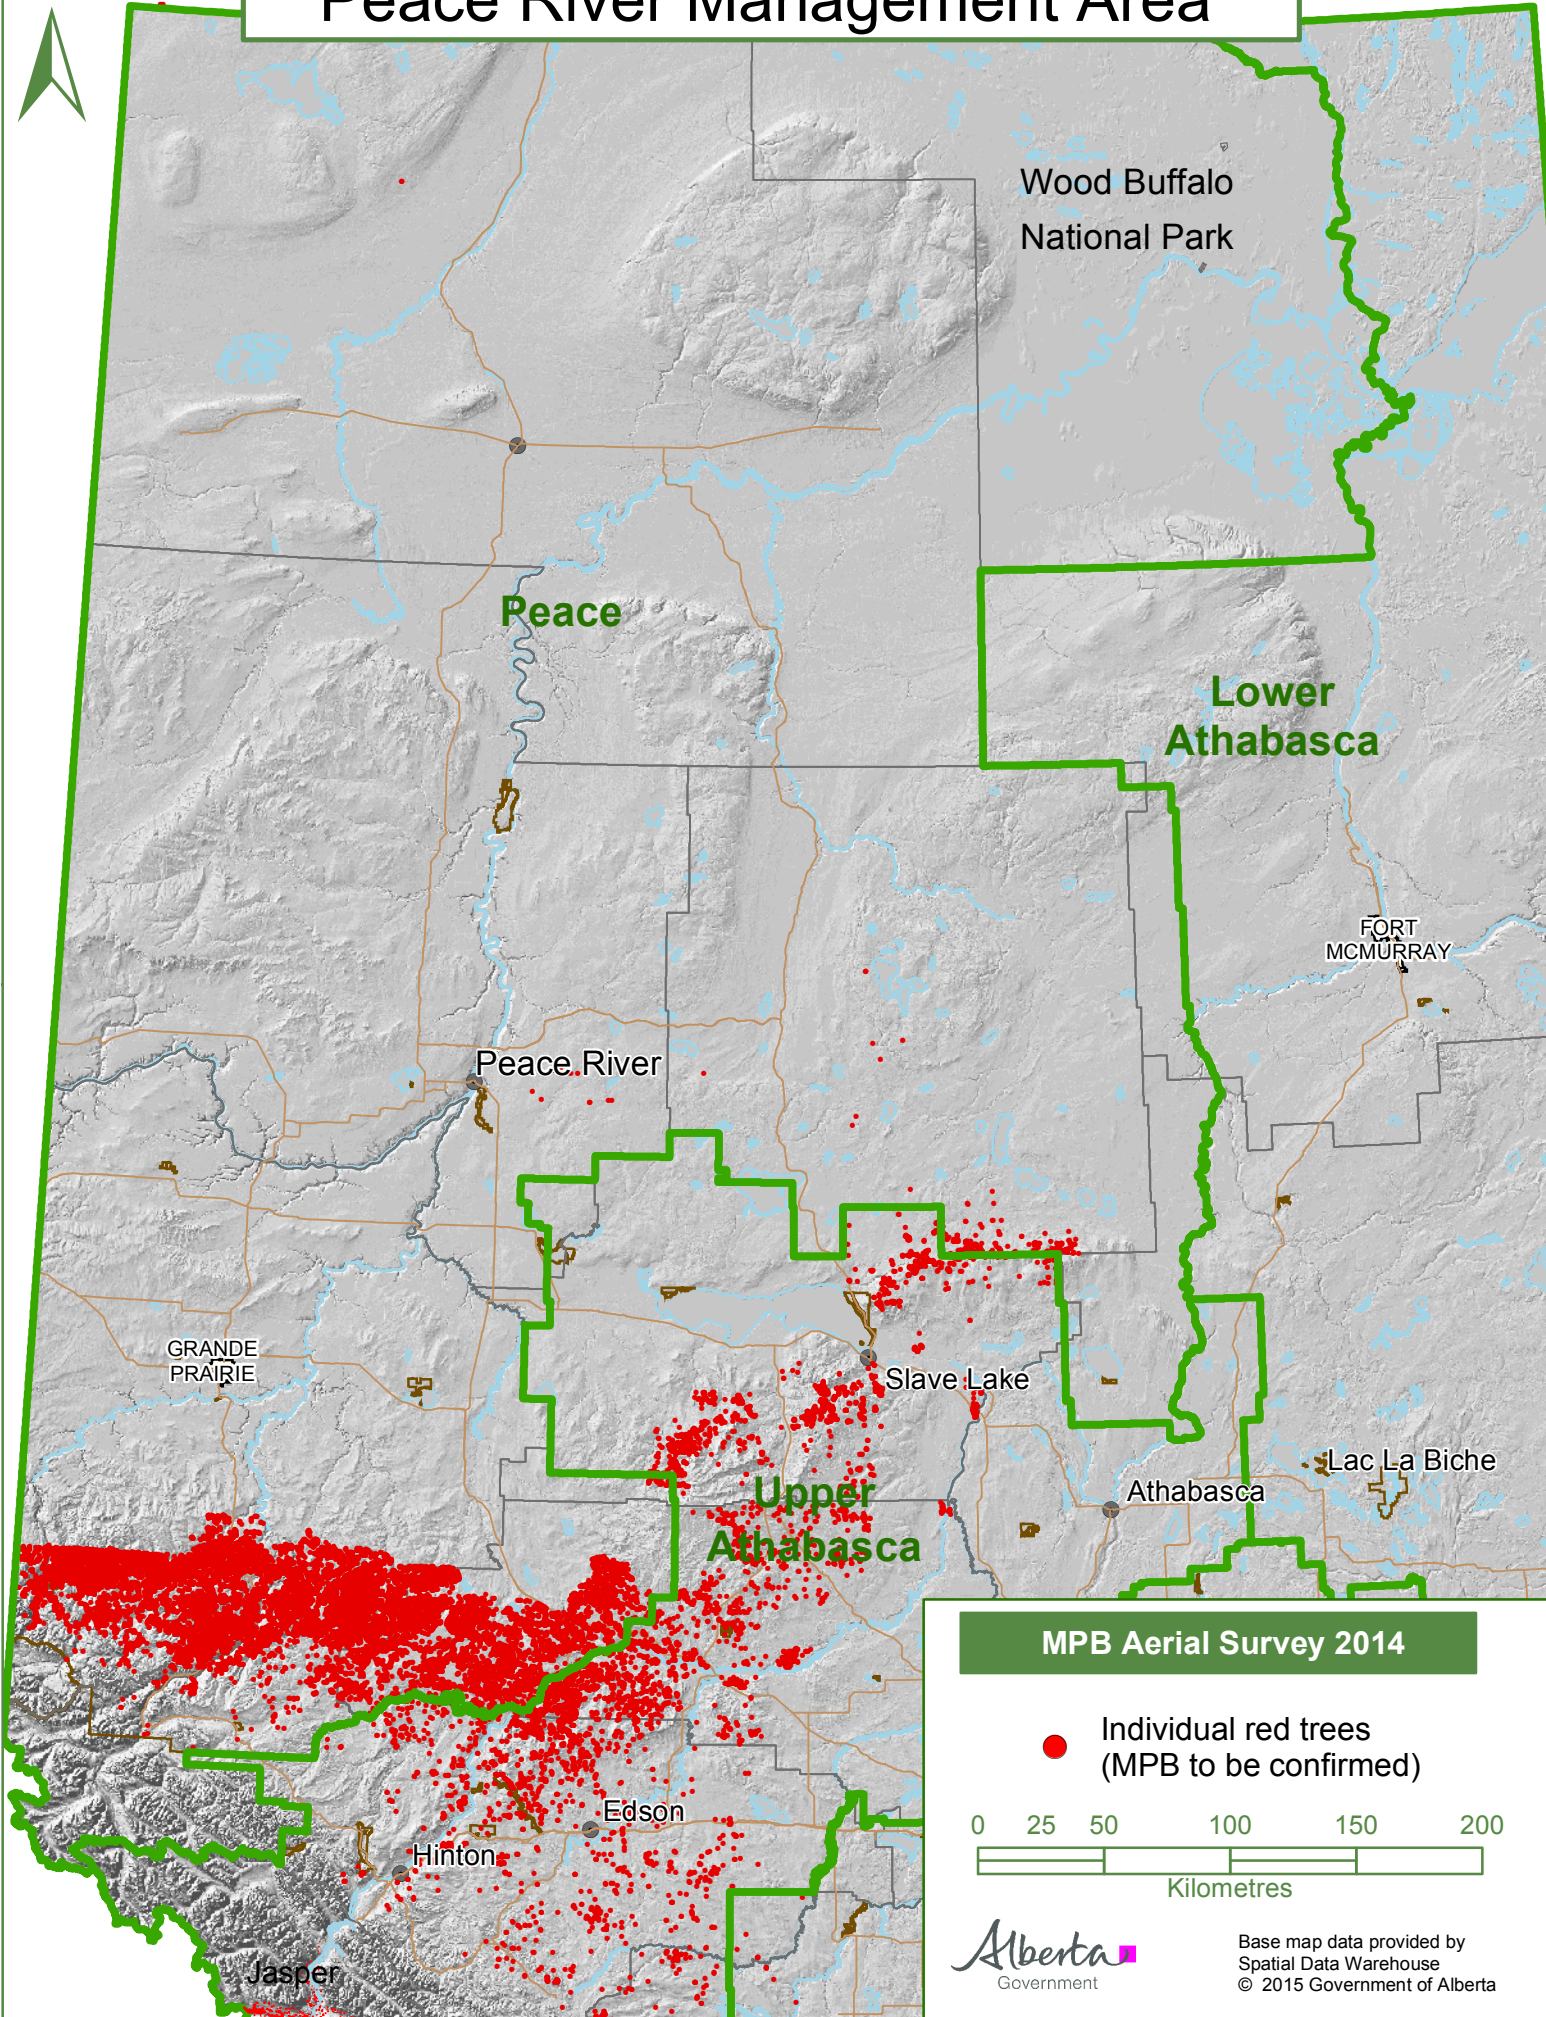

Peace River Management Area

MPB Aerial Survey 2014

● Individual red trees
(MPB to be confirmed)

Alberta
Government

Base map data provided by
Spatial Data Warehouse
© 2015 Government of Alberta