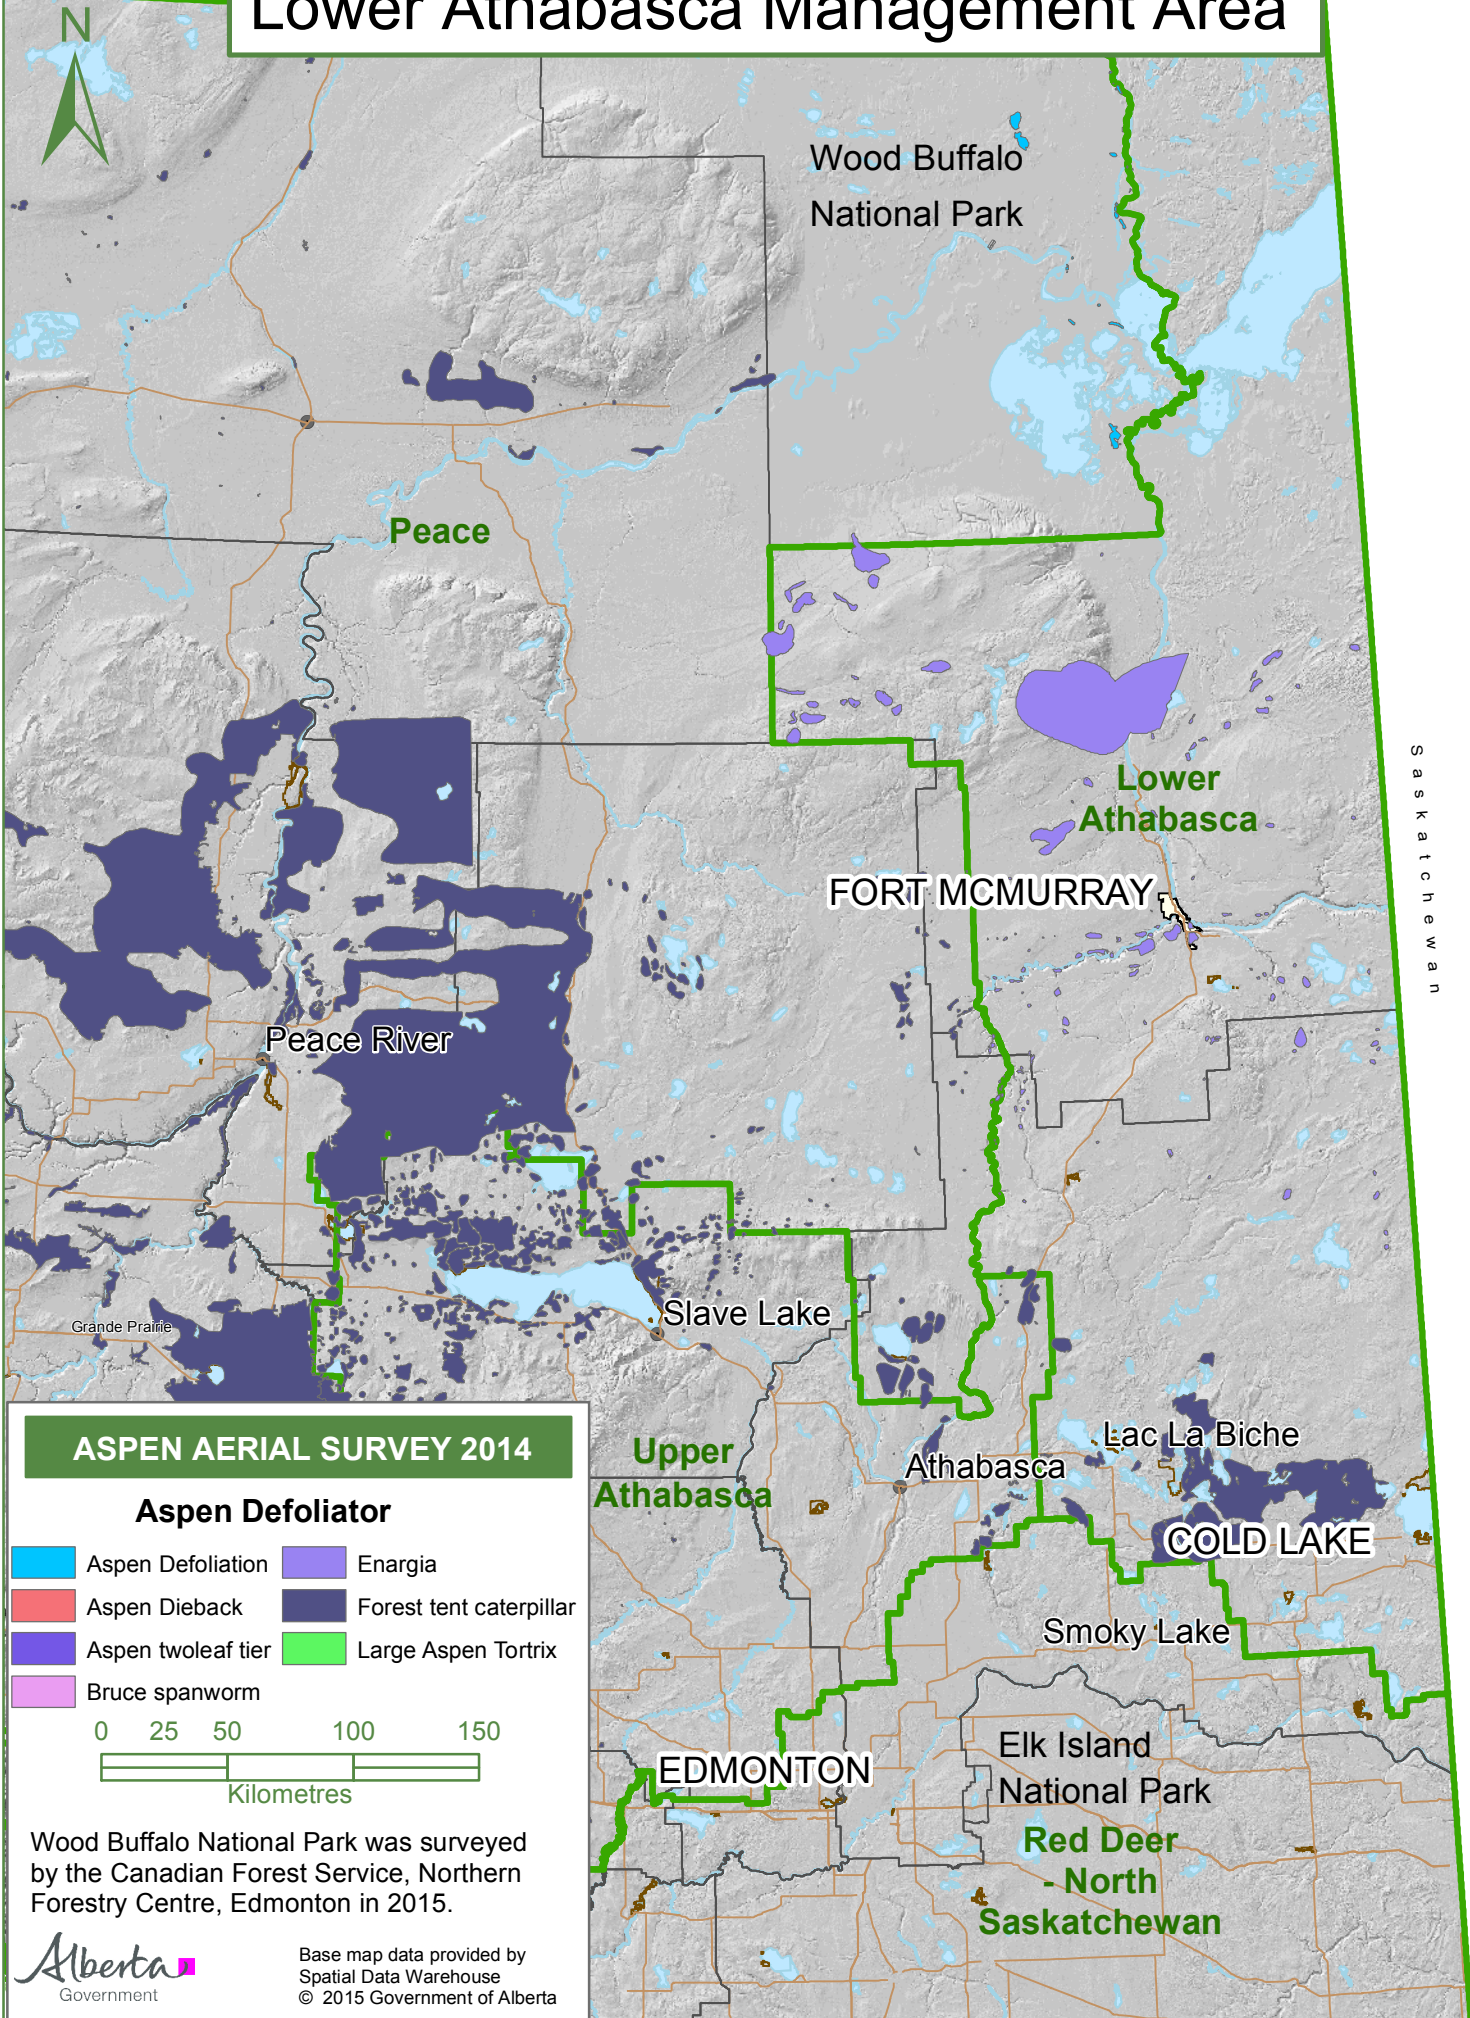

Lower Athabasca Management Area

ASPEN AERIAL SURVEY 2014

Aspen Defoliator

- | | | | |
|--|--------------------|---|-------------------------|
|  | Aspen Defoliation |  | Enargia |
|  | Aspen Dieback |  | Forest tent caterpillar |
|  | Aspen twoleaf tier |  | Large Aspen Tortrix |
|  | Bruce spanworm | | |

Wood Buffalo National Park was surveyed by the Canadian Forest Service, Northern Forestry Centre, Edmonton in 2015.