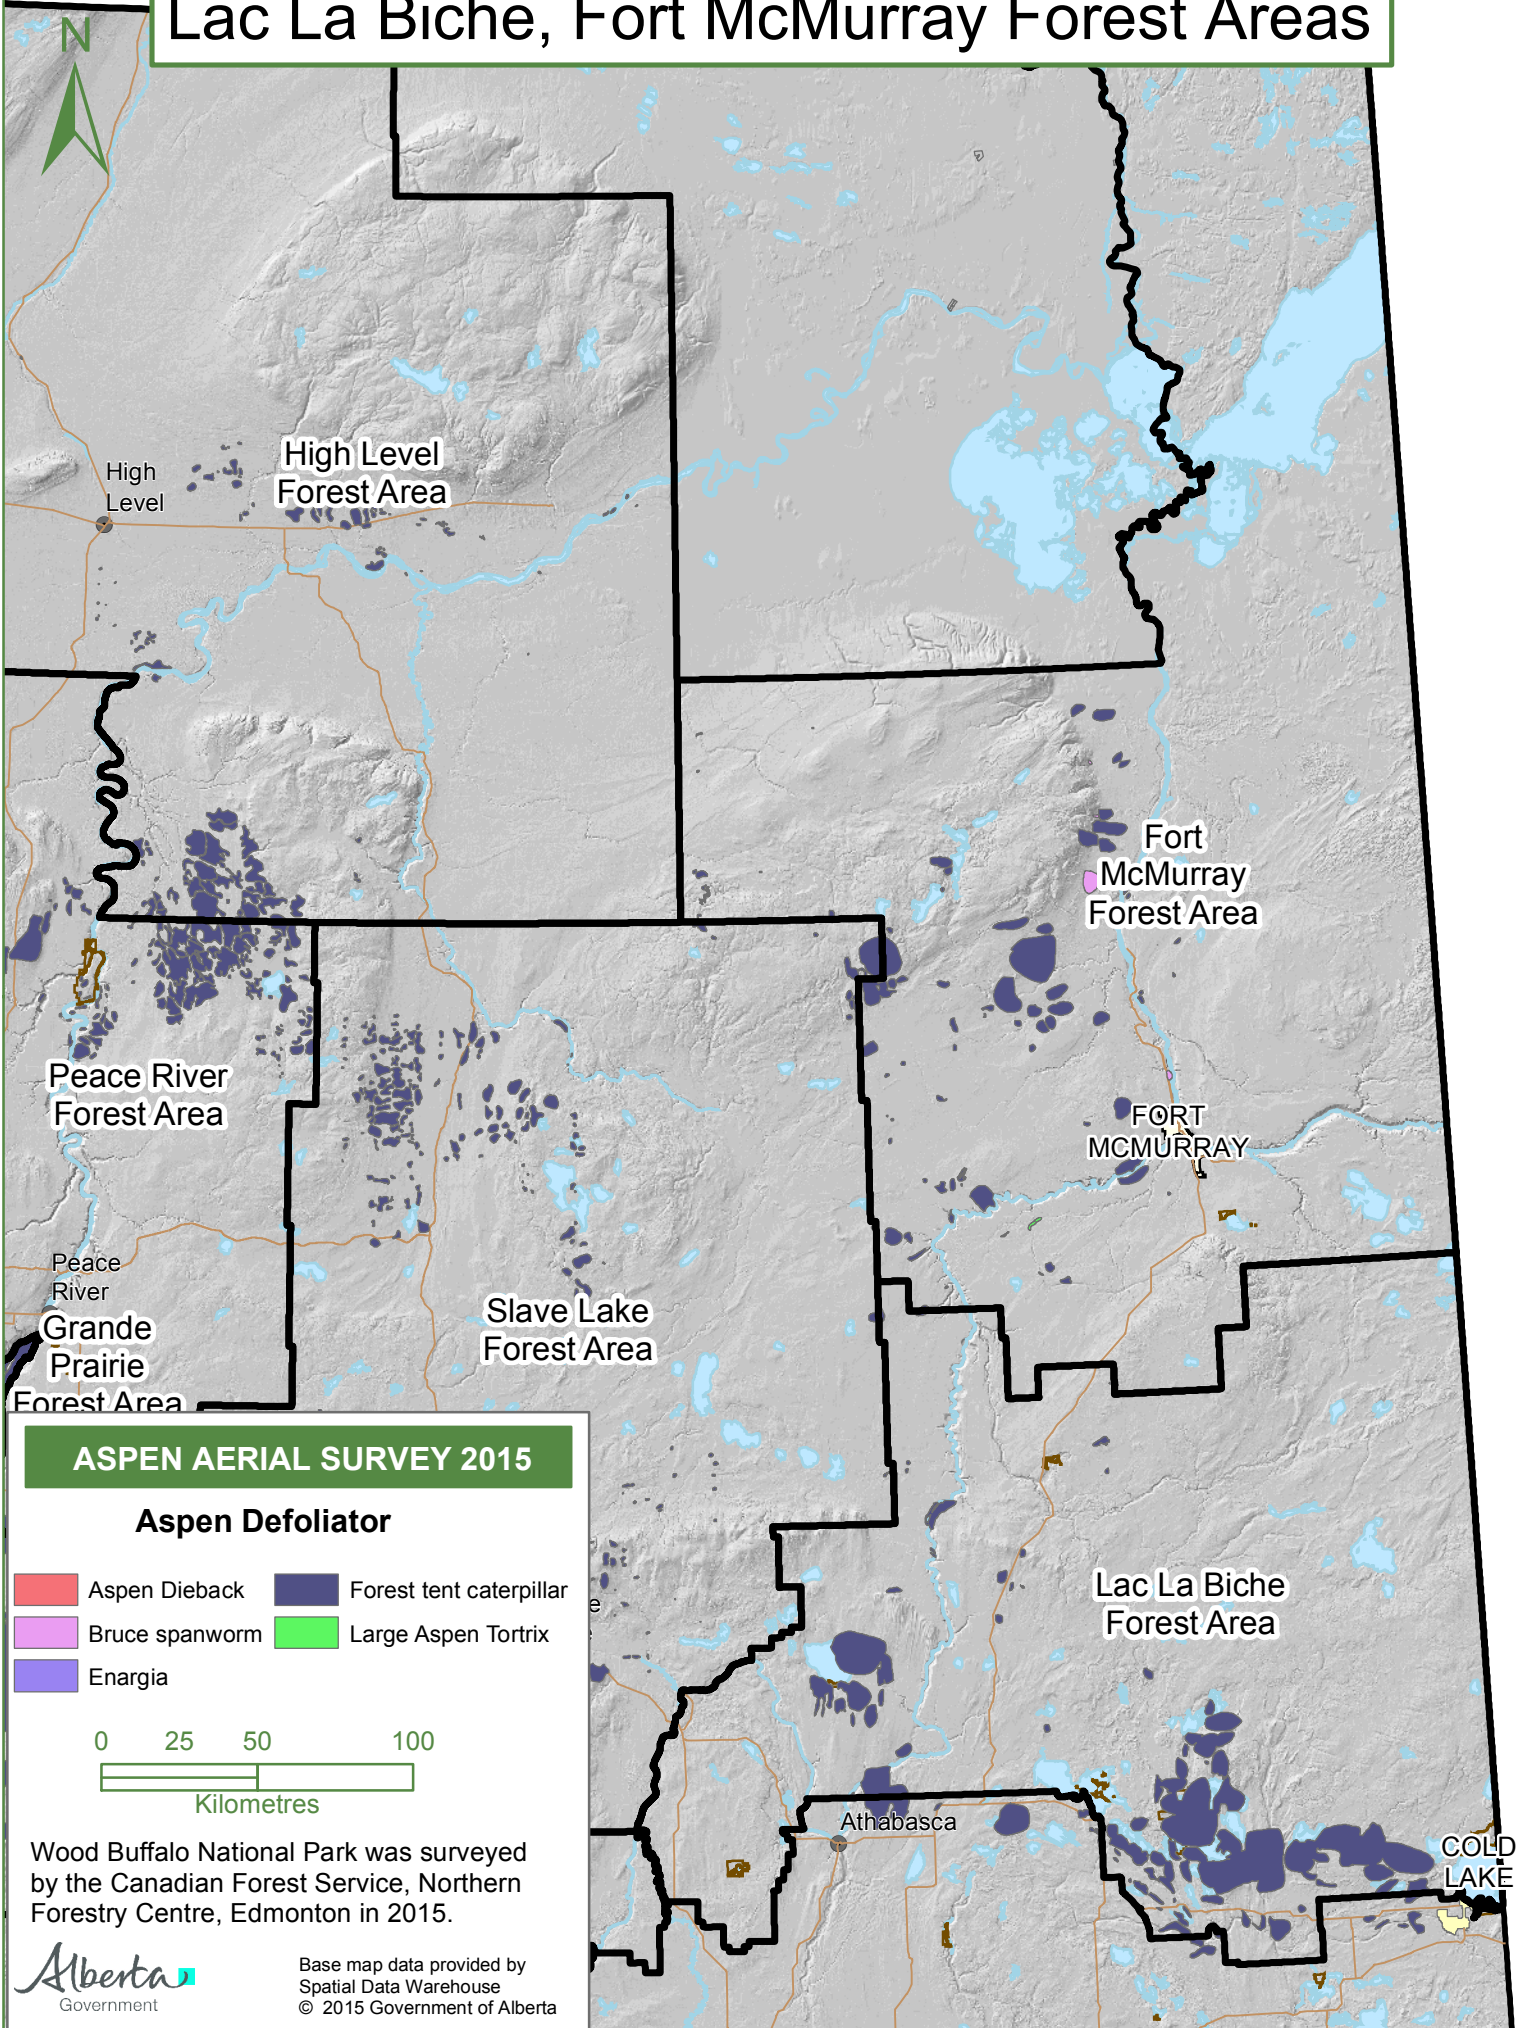

# Lac La Biche, Fort McMurray Forest Areas

## ASPEN AERIAL SURVEY 2015

### Aspen Defoliator

- Aspen Dieback
- Bruce spanworm
- Energia
- Forest tent caterpillar
- Large Aspen Tortrix

Wood Buffalo National Park was surveyed by the Canadian Forest Service, Northern Forestry Centre, Edmonton in 2015.

Base map data provided by Spatial Data Warehouse © 2015 Government of Alberta