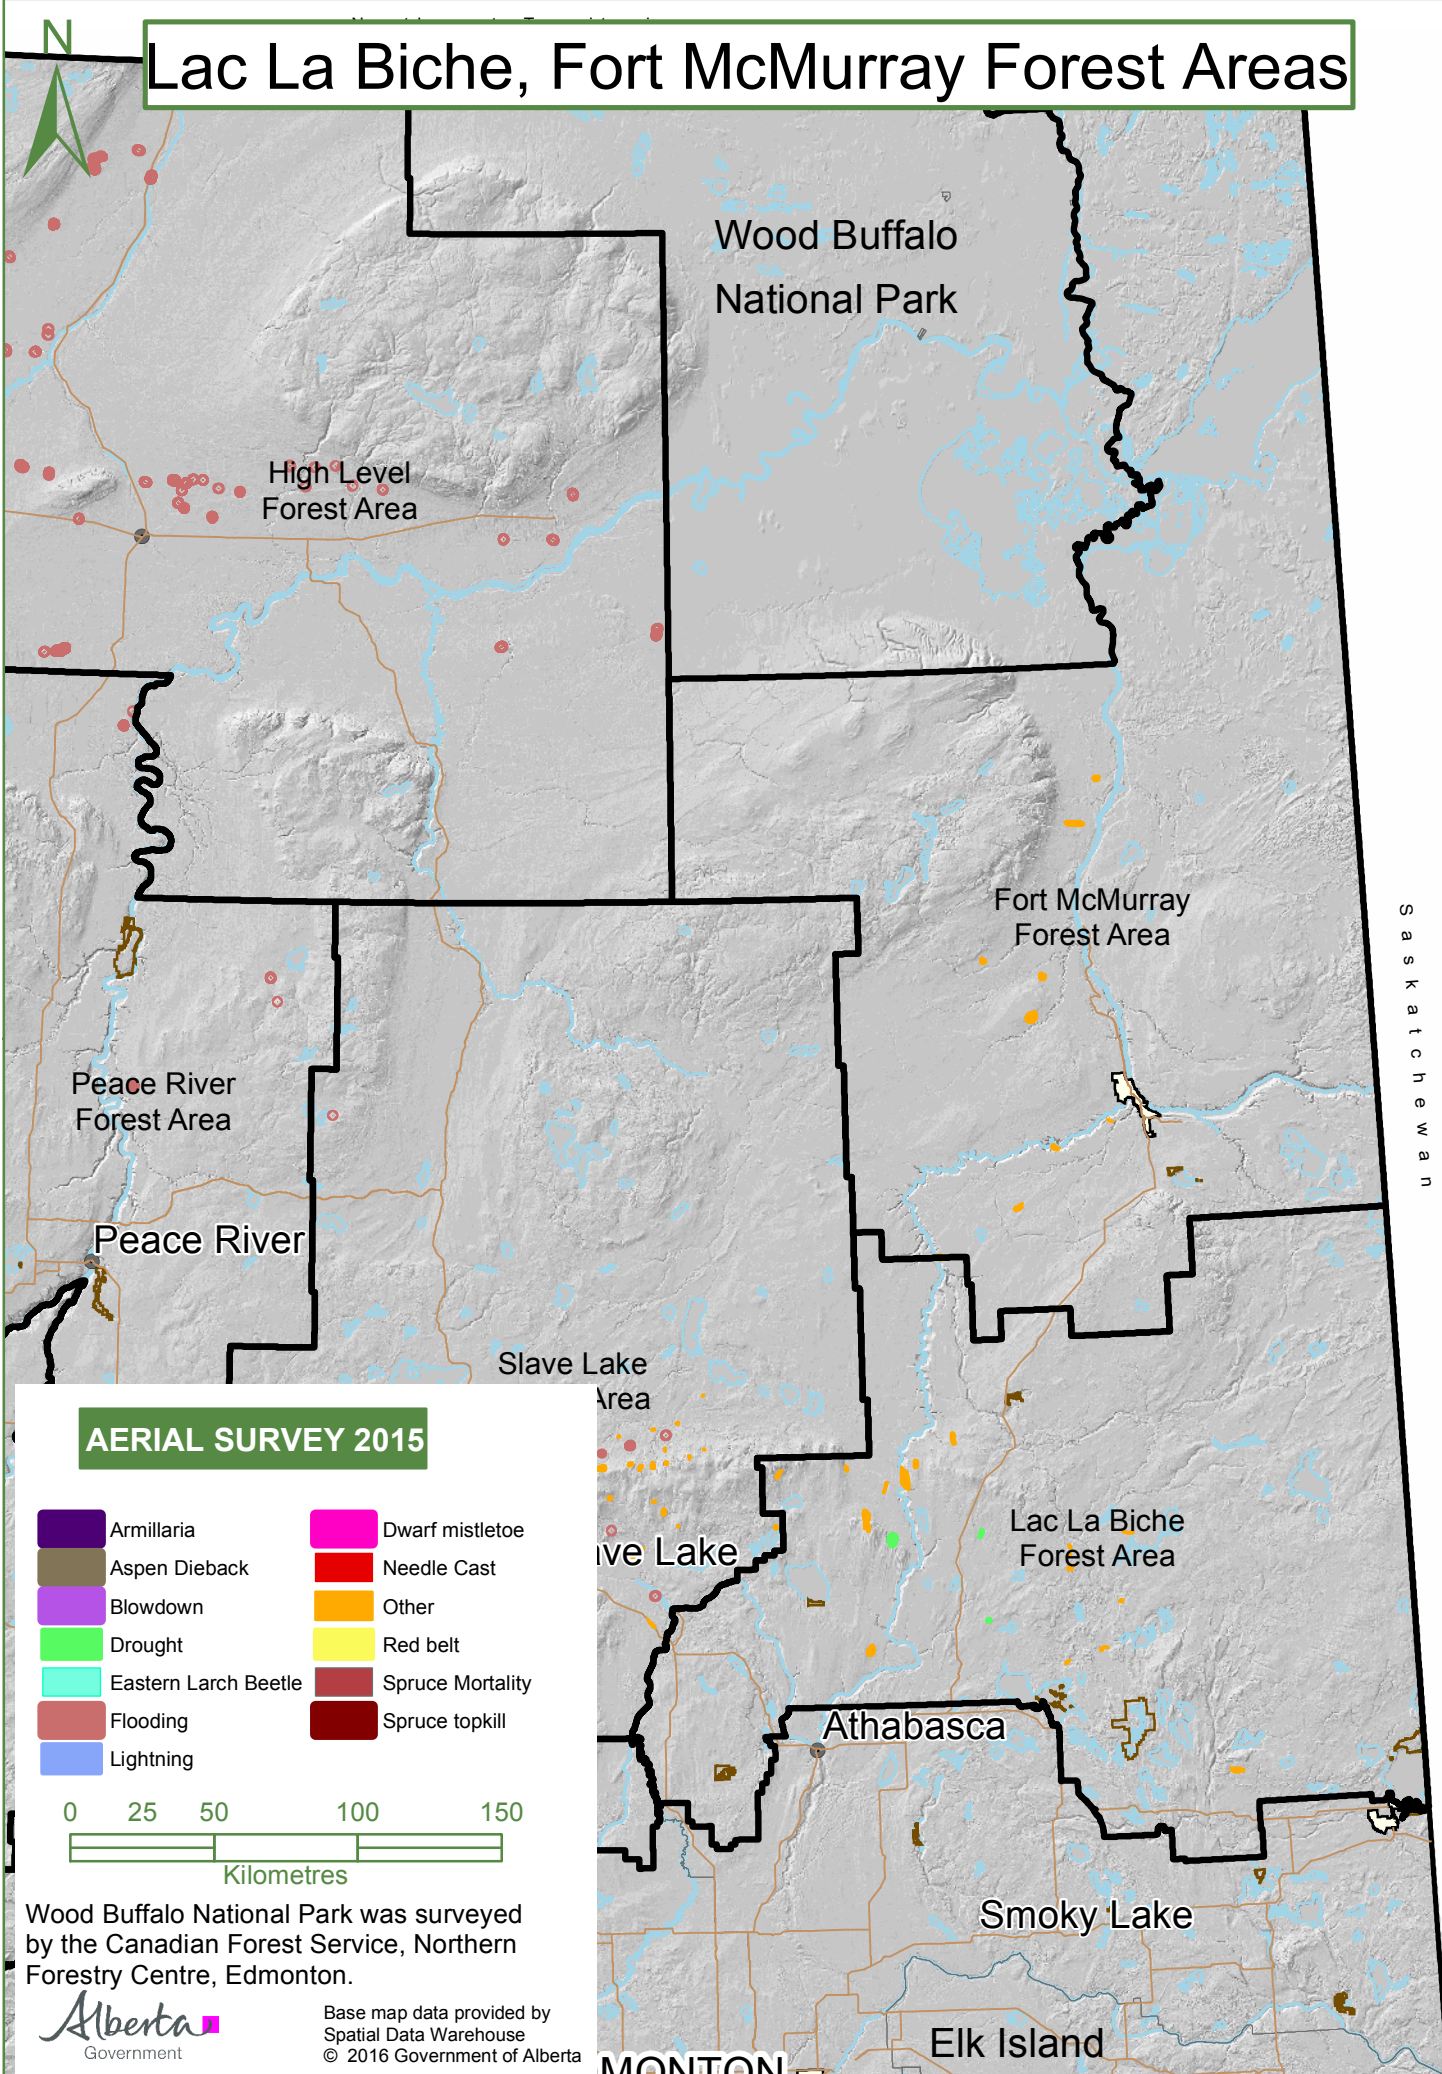

Lac La Biche, Fort McMurray Forest Areas

AERIAL SURVEY 2015

- | | |
|--|--|
|  Armillaria |  Dwarf mistletoe |
|  Aspen Dieback |  Needle Cast |
|  Blowdown |  Other |
|  Drought |  Red belt |
|  Eastern Larch Beetle |  Spruce Mortality |
|  Flooding |  Spruce topkill |
|  Lightning | |

Wood Buffalo National Park was surveyed by the Canadian Forest Service, Northern Forestry Centre, Edmonton.

Base map data provided by Spatial Data Warehouse © 2016 Government of Alberta

Saskatchewan

EDMONTON