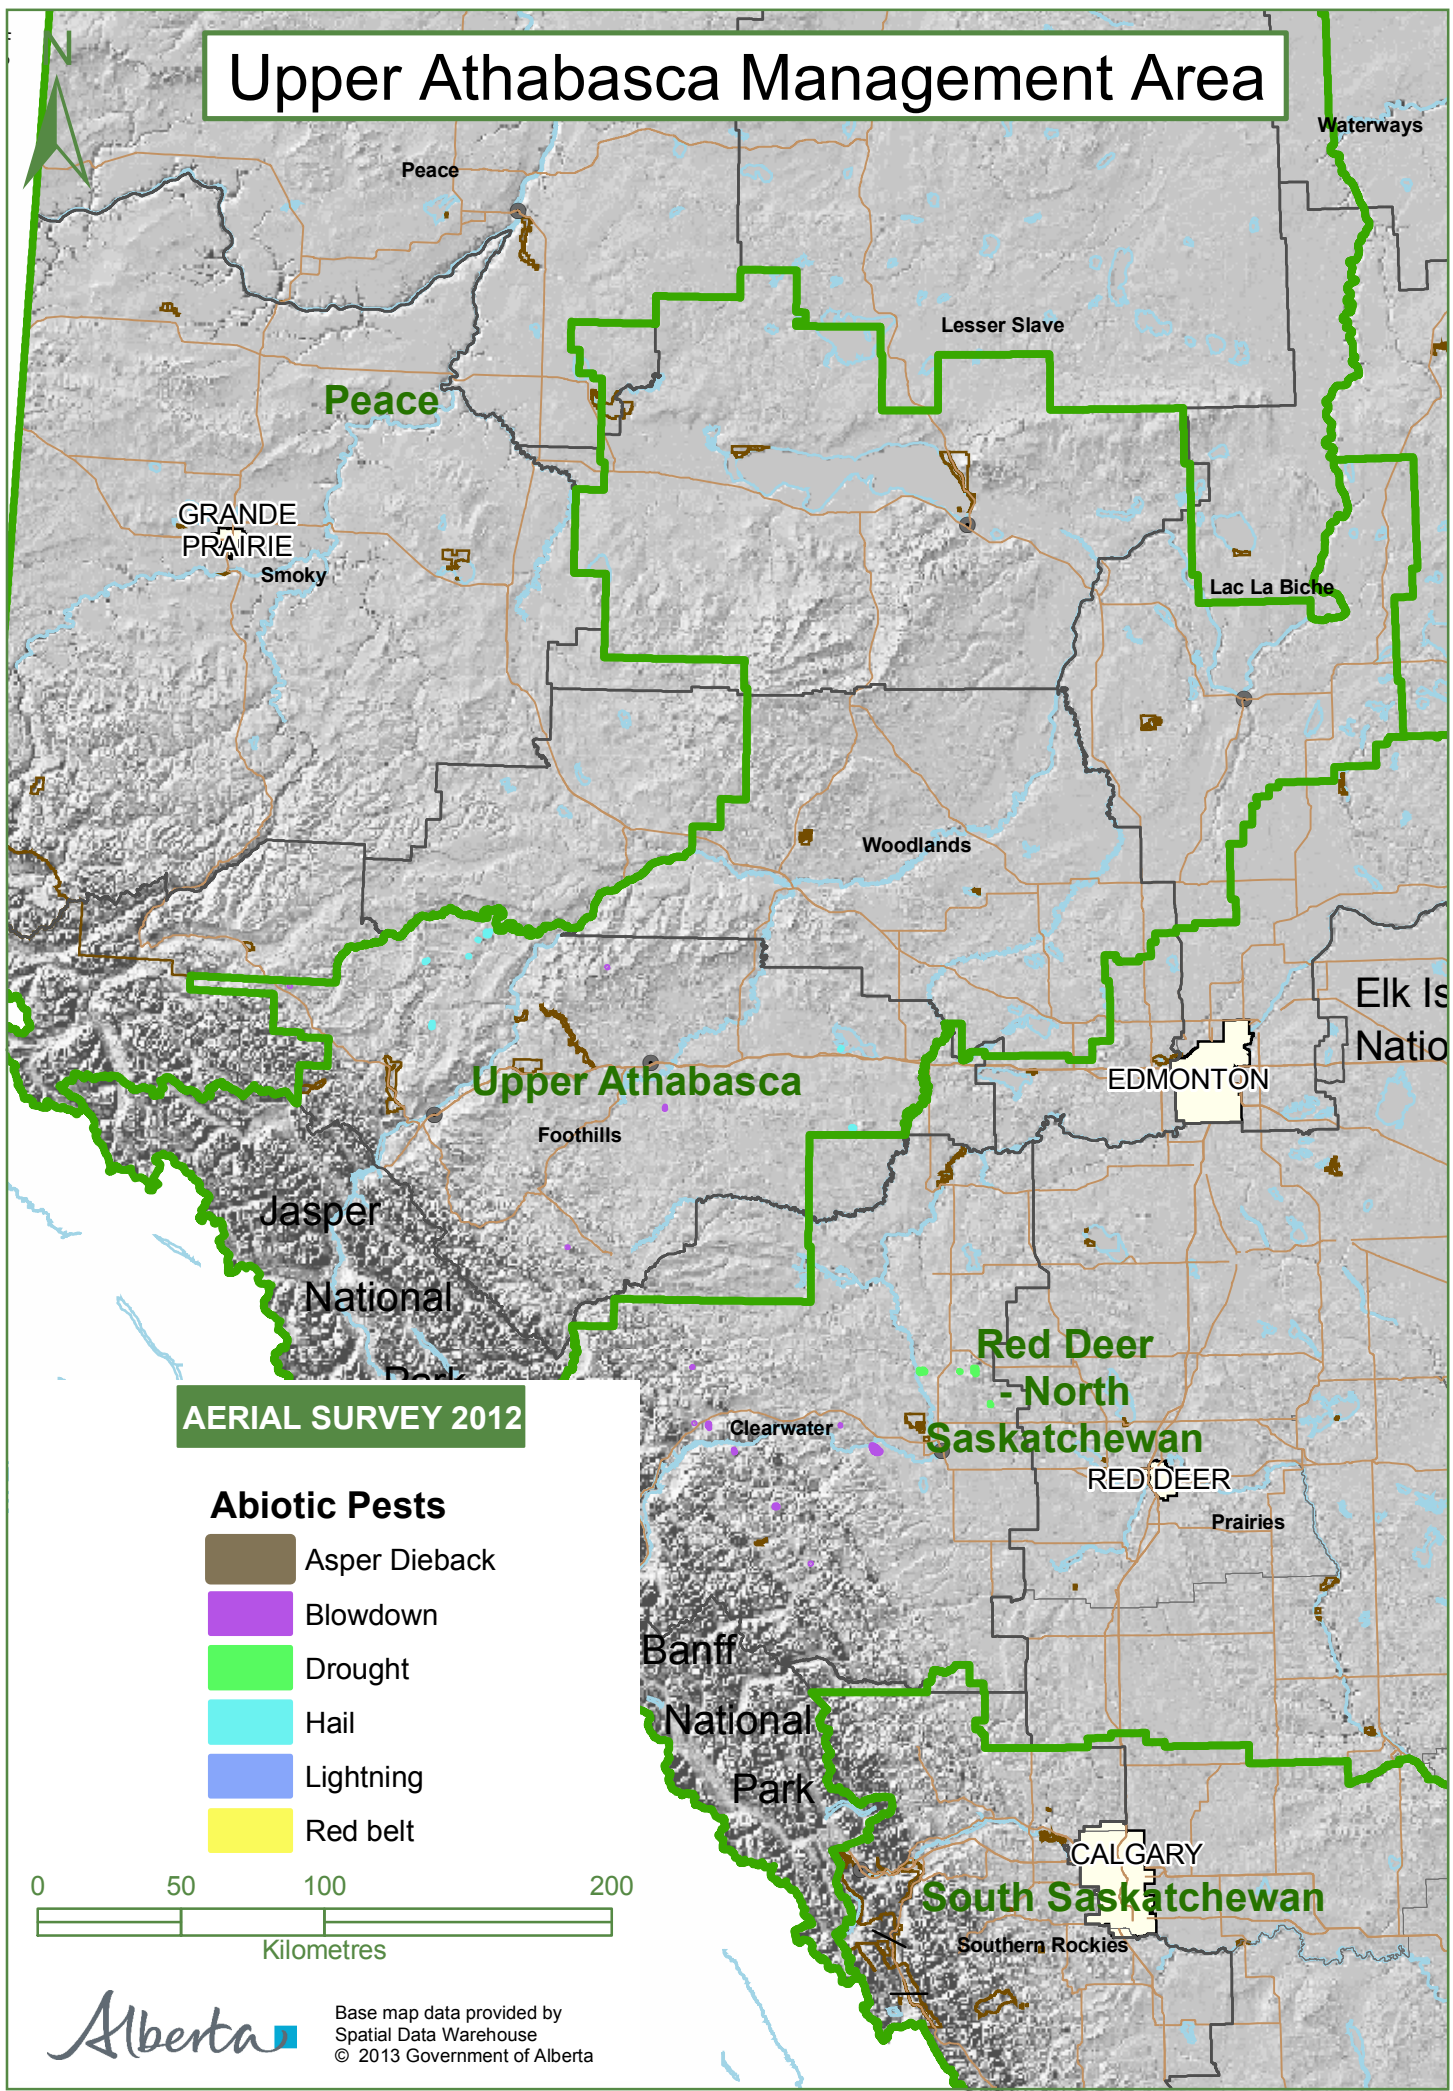

Upper Athabasca Management Area

AERIAL SURVEY 2012

Abiotic Pests

- Asper Dieback
- Blowdown
- Drought
- Hail
- Lightning
- Red belt

Base map data provided by Spatial Data Warehouse
© 2013 Government of Alberta