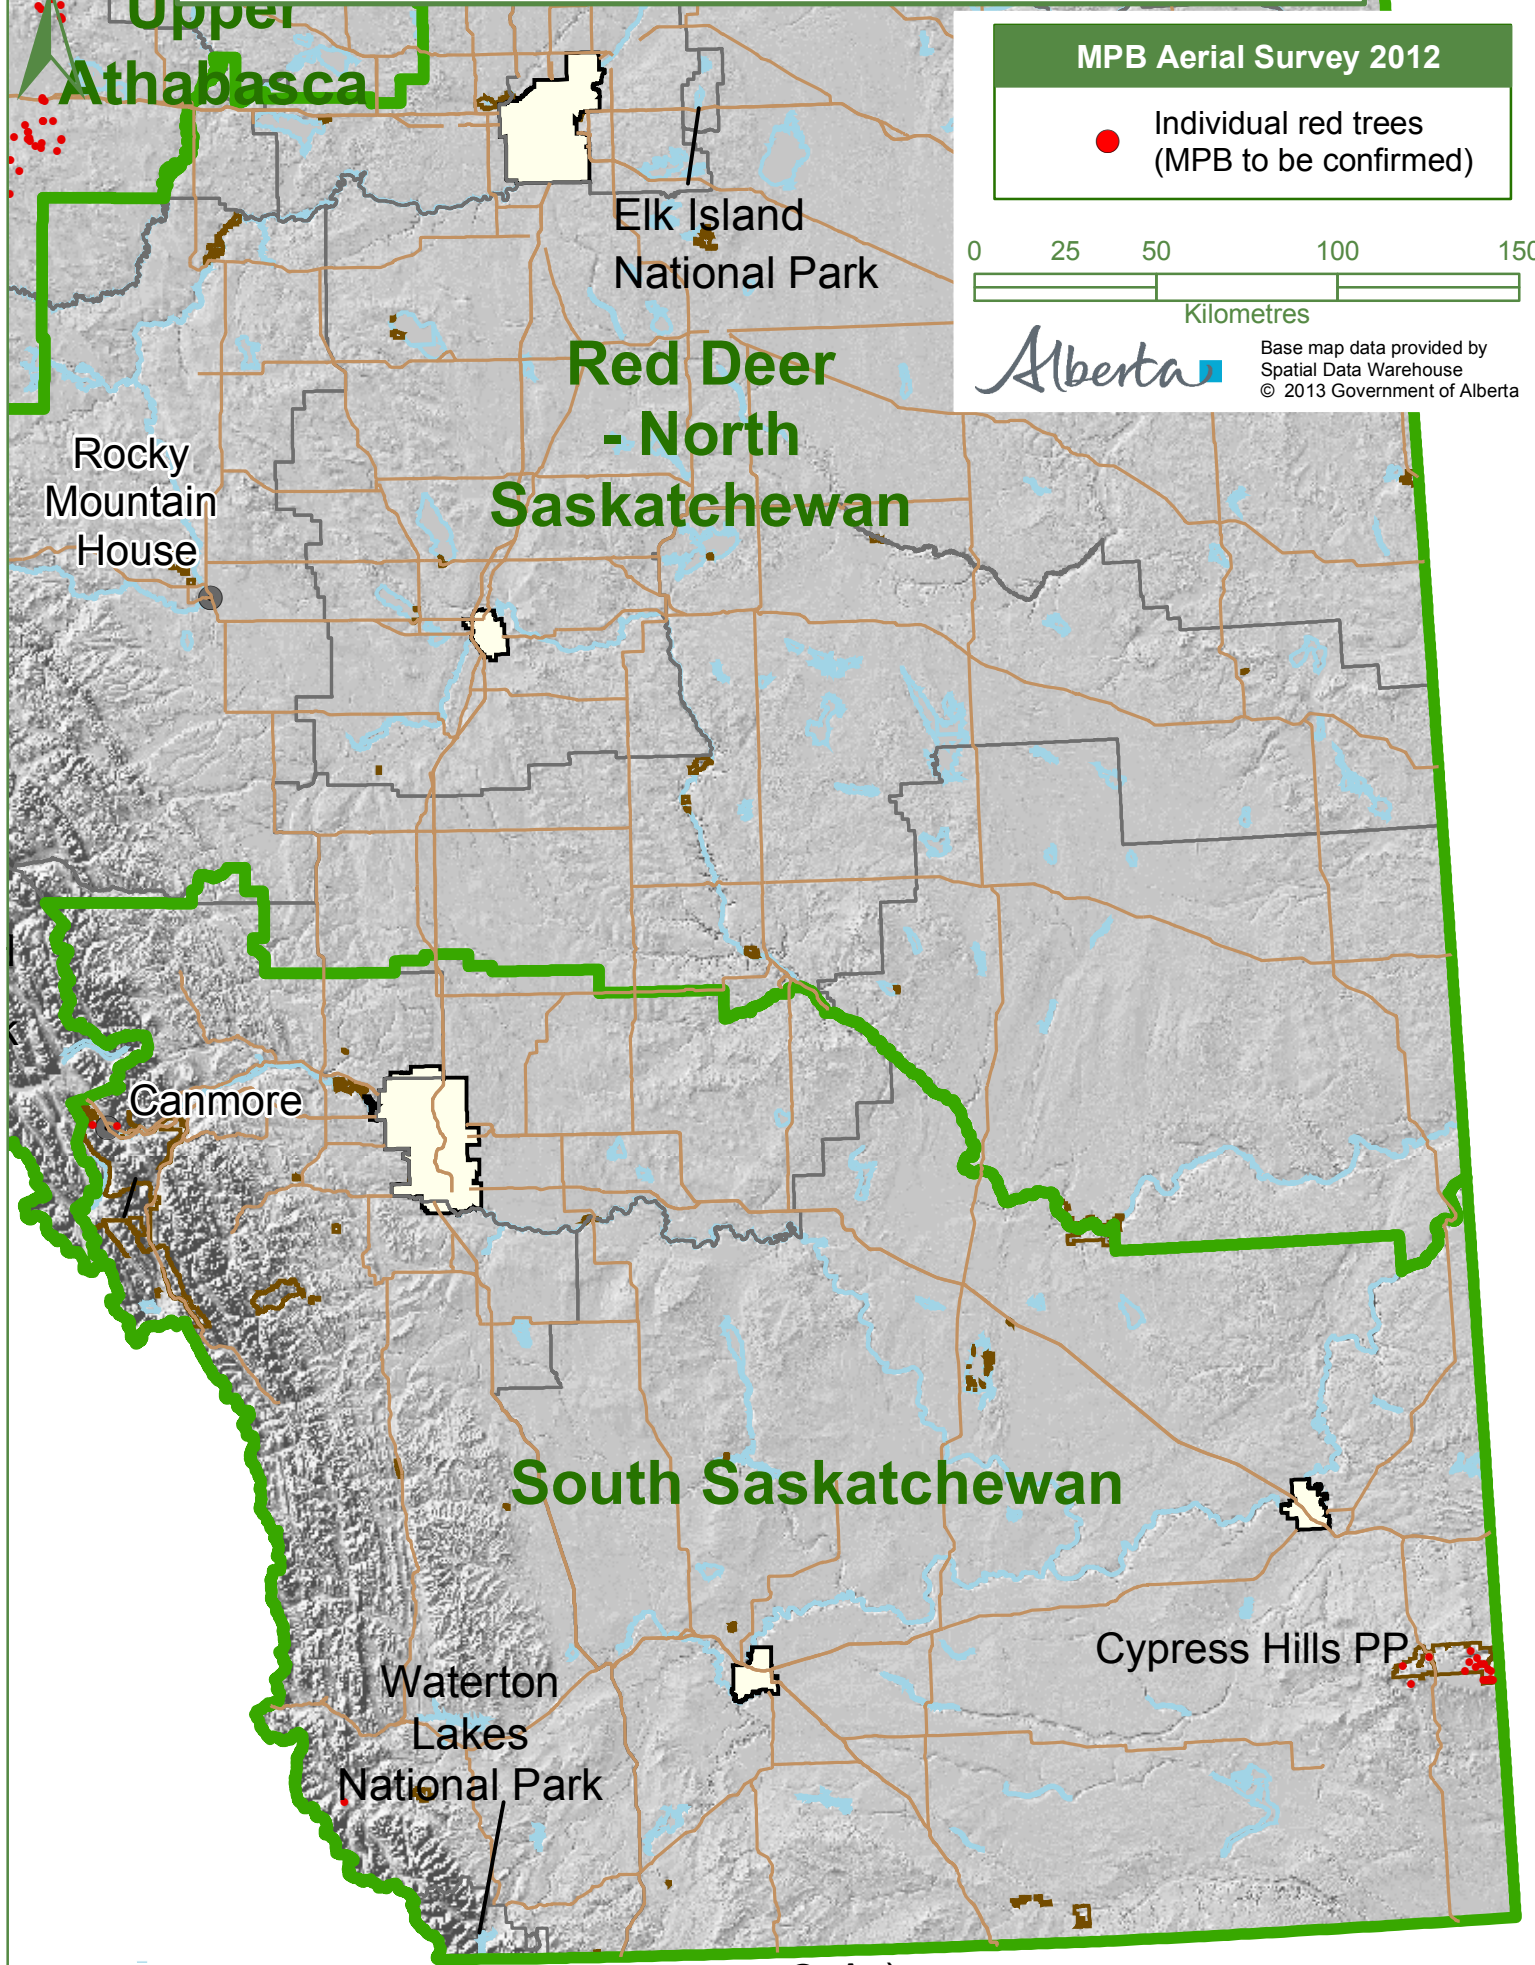

South Saskatchewan Management Area

Basca

MPB Aerial Survey 2012

- Individual red trees (MPB to be confirmed)

Base map data provided by Spatial Data Warehouse © 2013 Government of Alberta

Montana (USA)