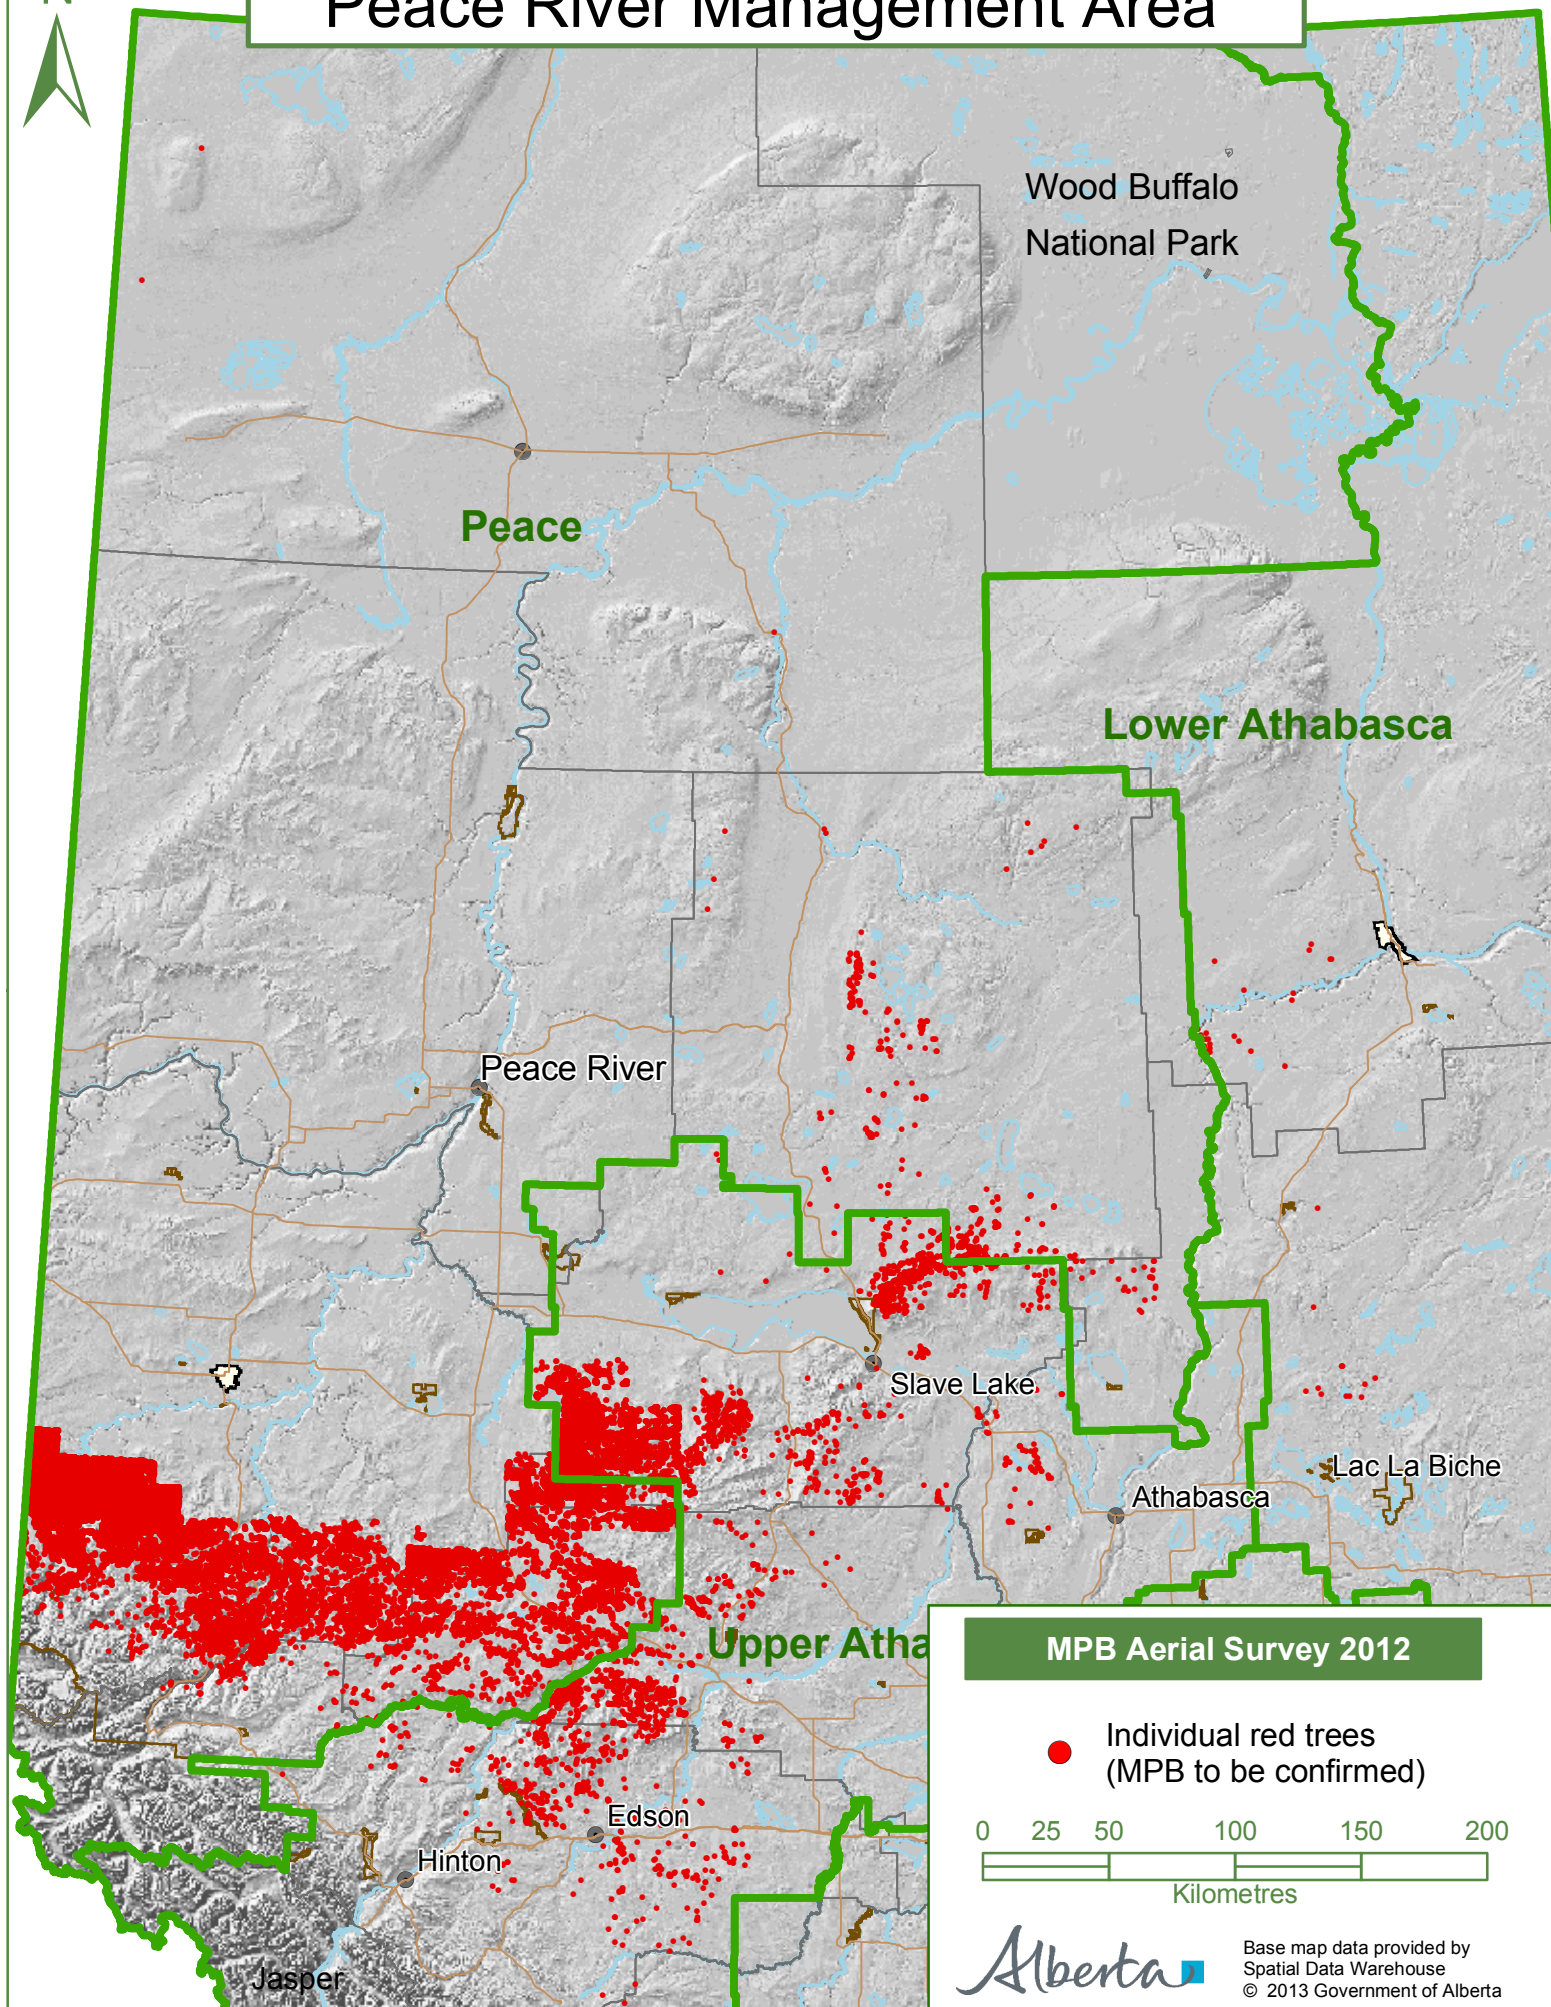

Peace River Management Area

MPB Aerial Survey 2012

● Individual red trees
(MPB to be confirmed)

Base map data provided by
Spatial Data Warehouse
© 2013 Government of Alberta