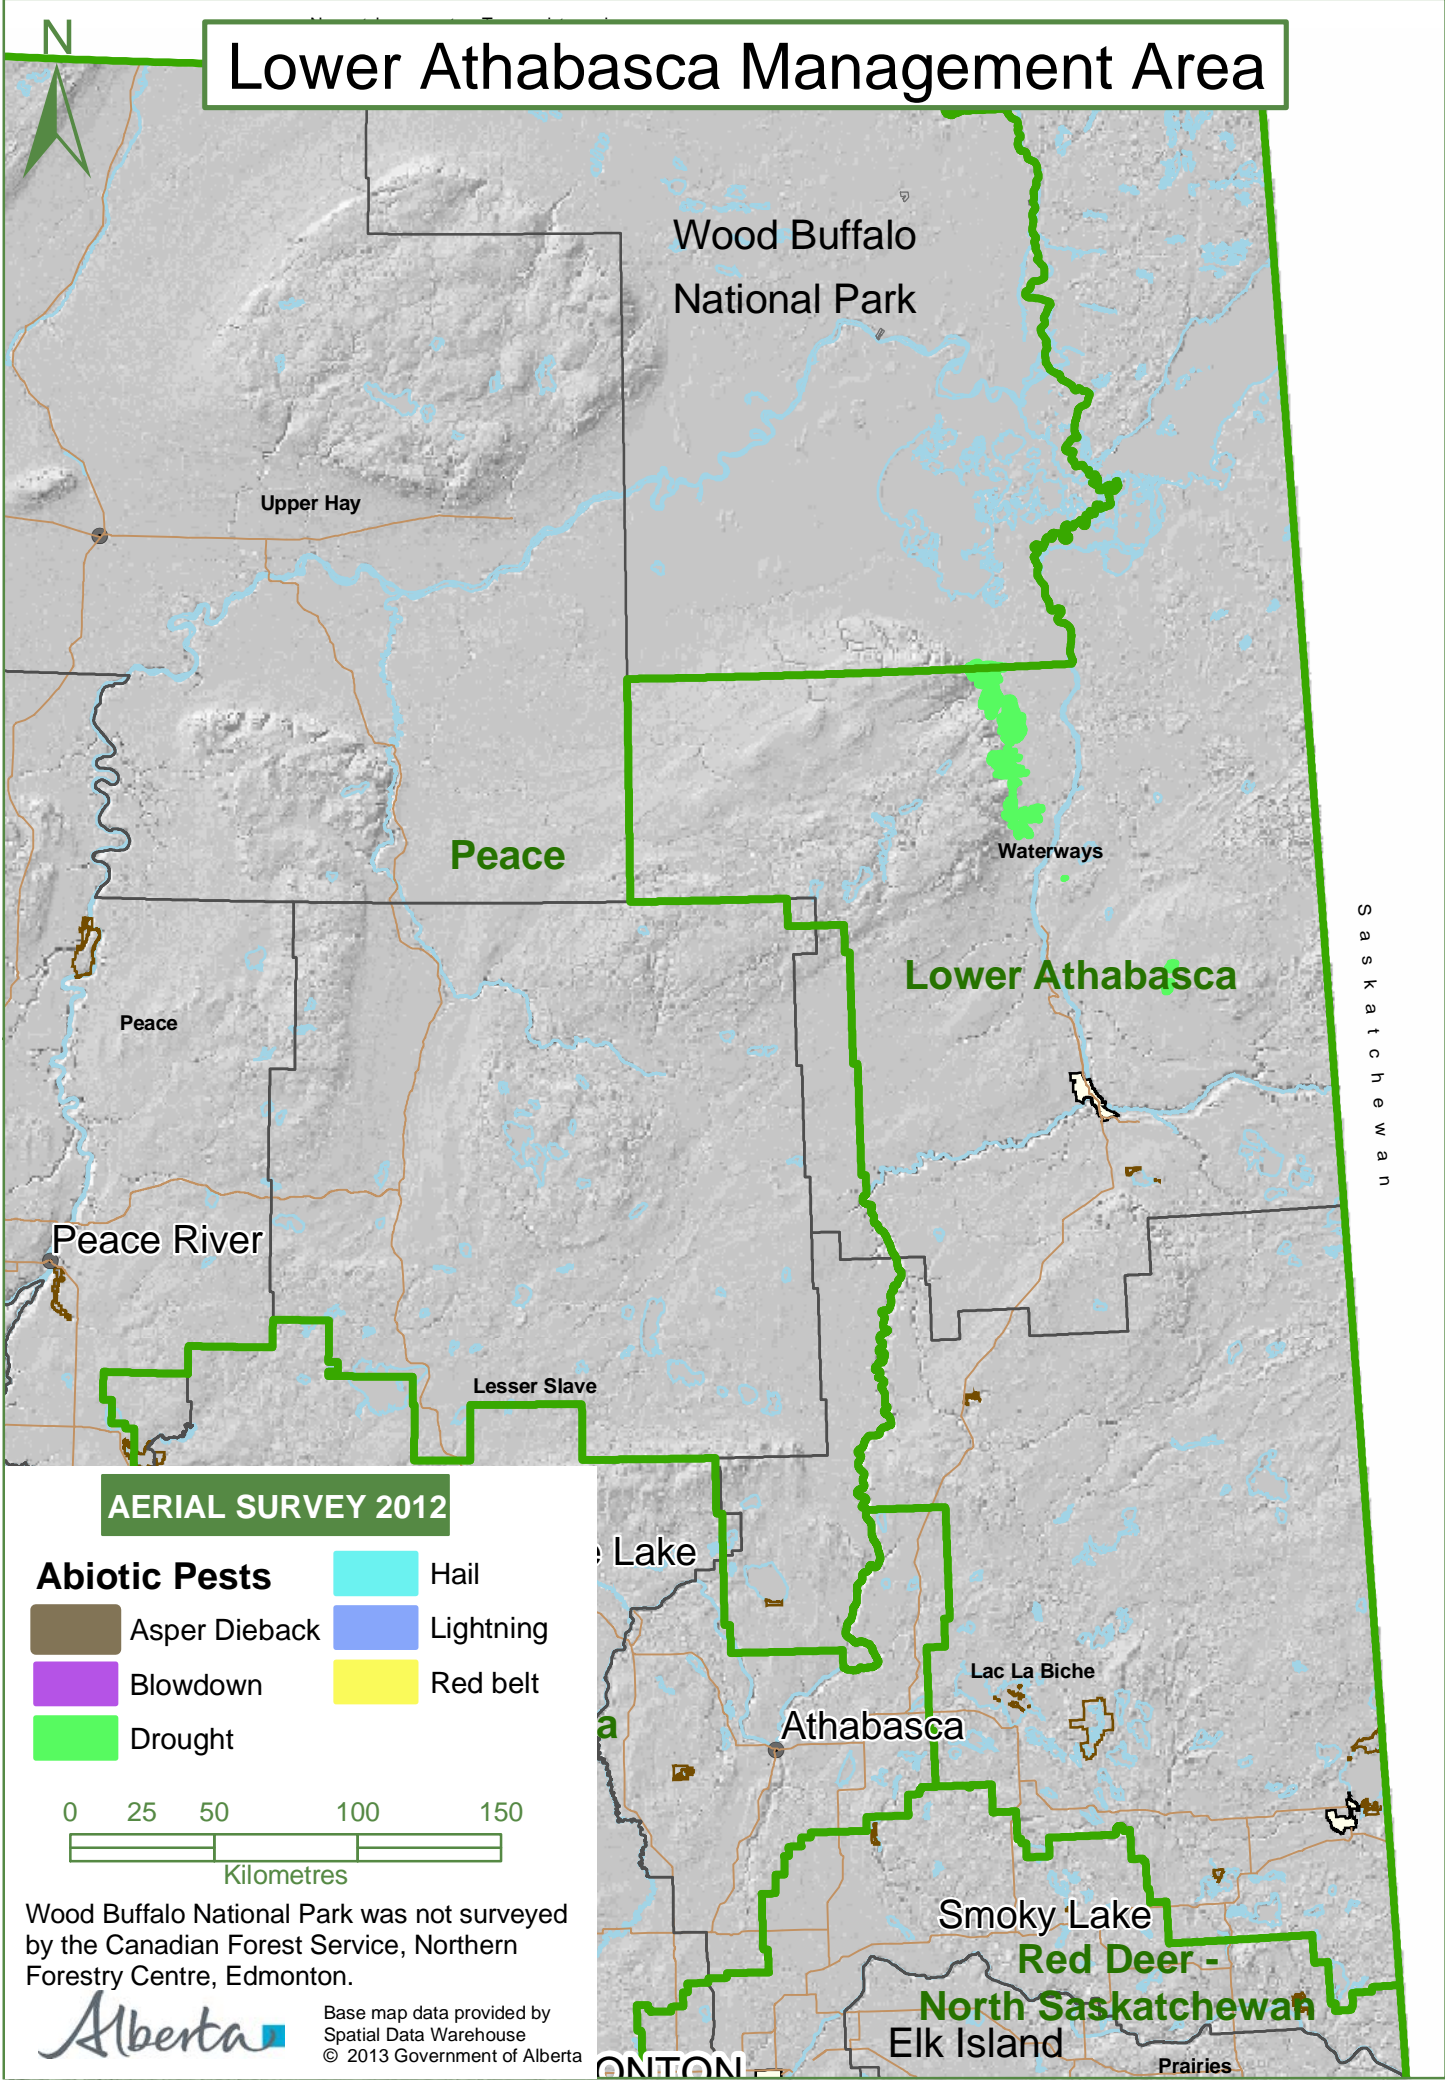

Lower Athabasca Management Area

AERIAL SURVEY 2012

- Abiotic Pests**
- Hail
 - Lightning
 - Blowdown
 - Red belt
 - Drought
 - Asper Dieback

Wood Buffalo National Park was not surveyed by the Canadian Forest Service, Northern Forestry Centre, Edmonton.

Base map data provided by Spatial Data Warehouse © 2013 Government of Alberta