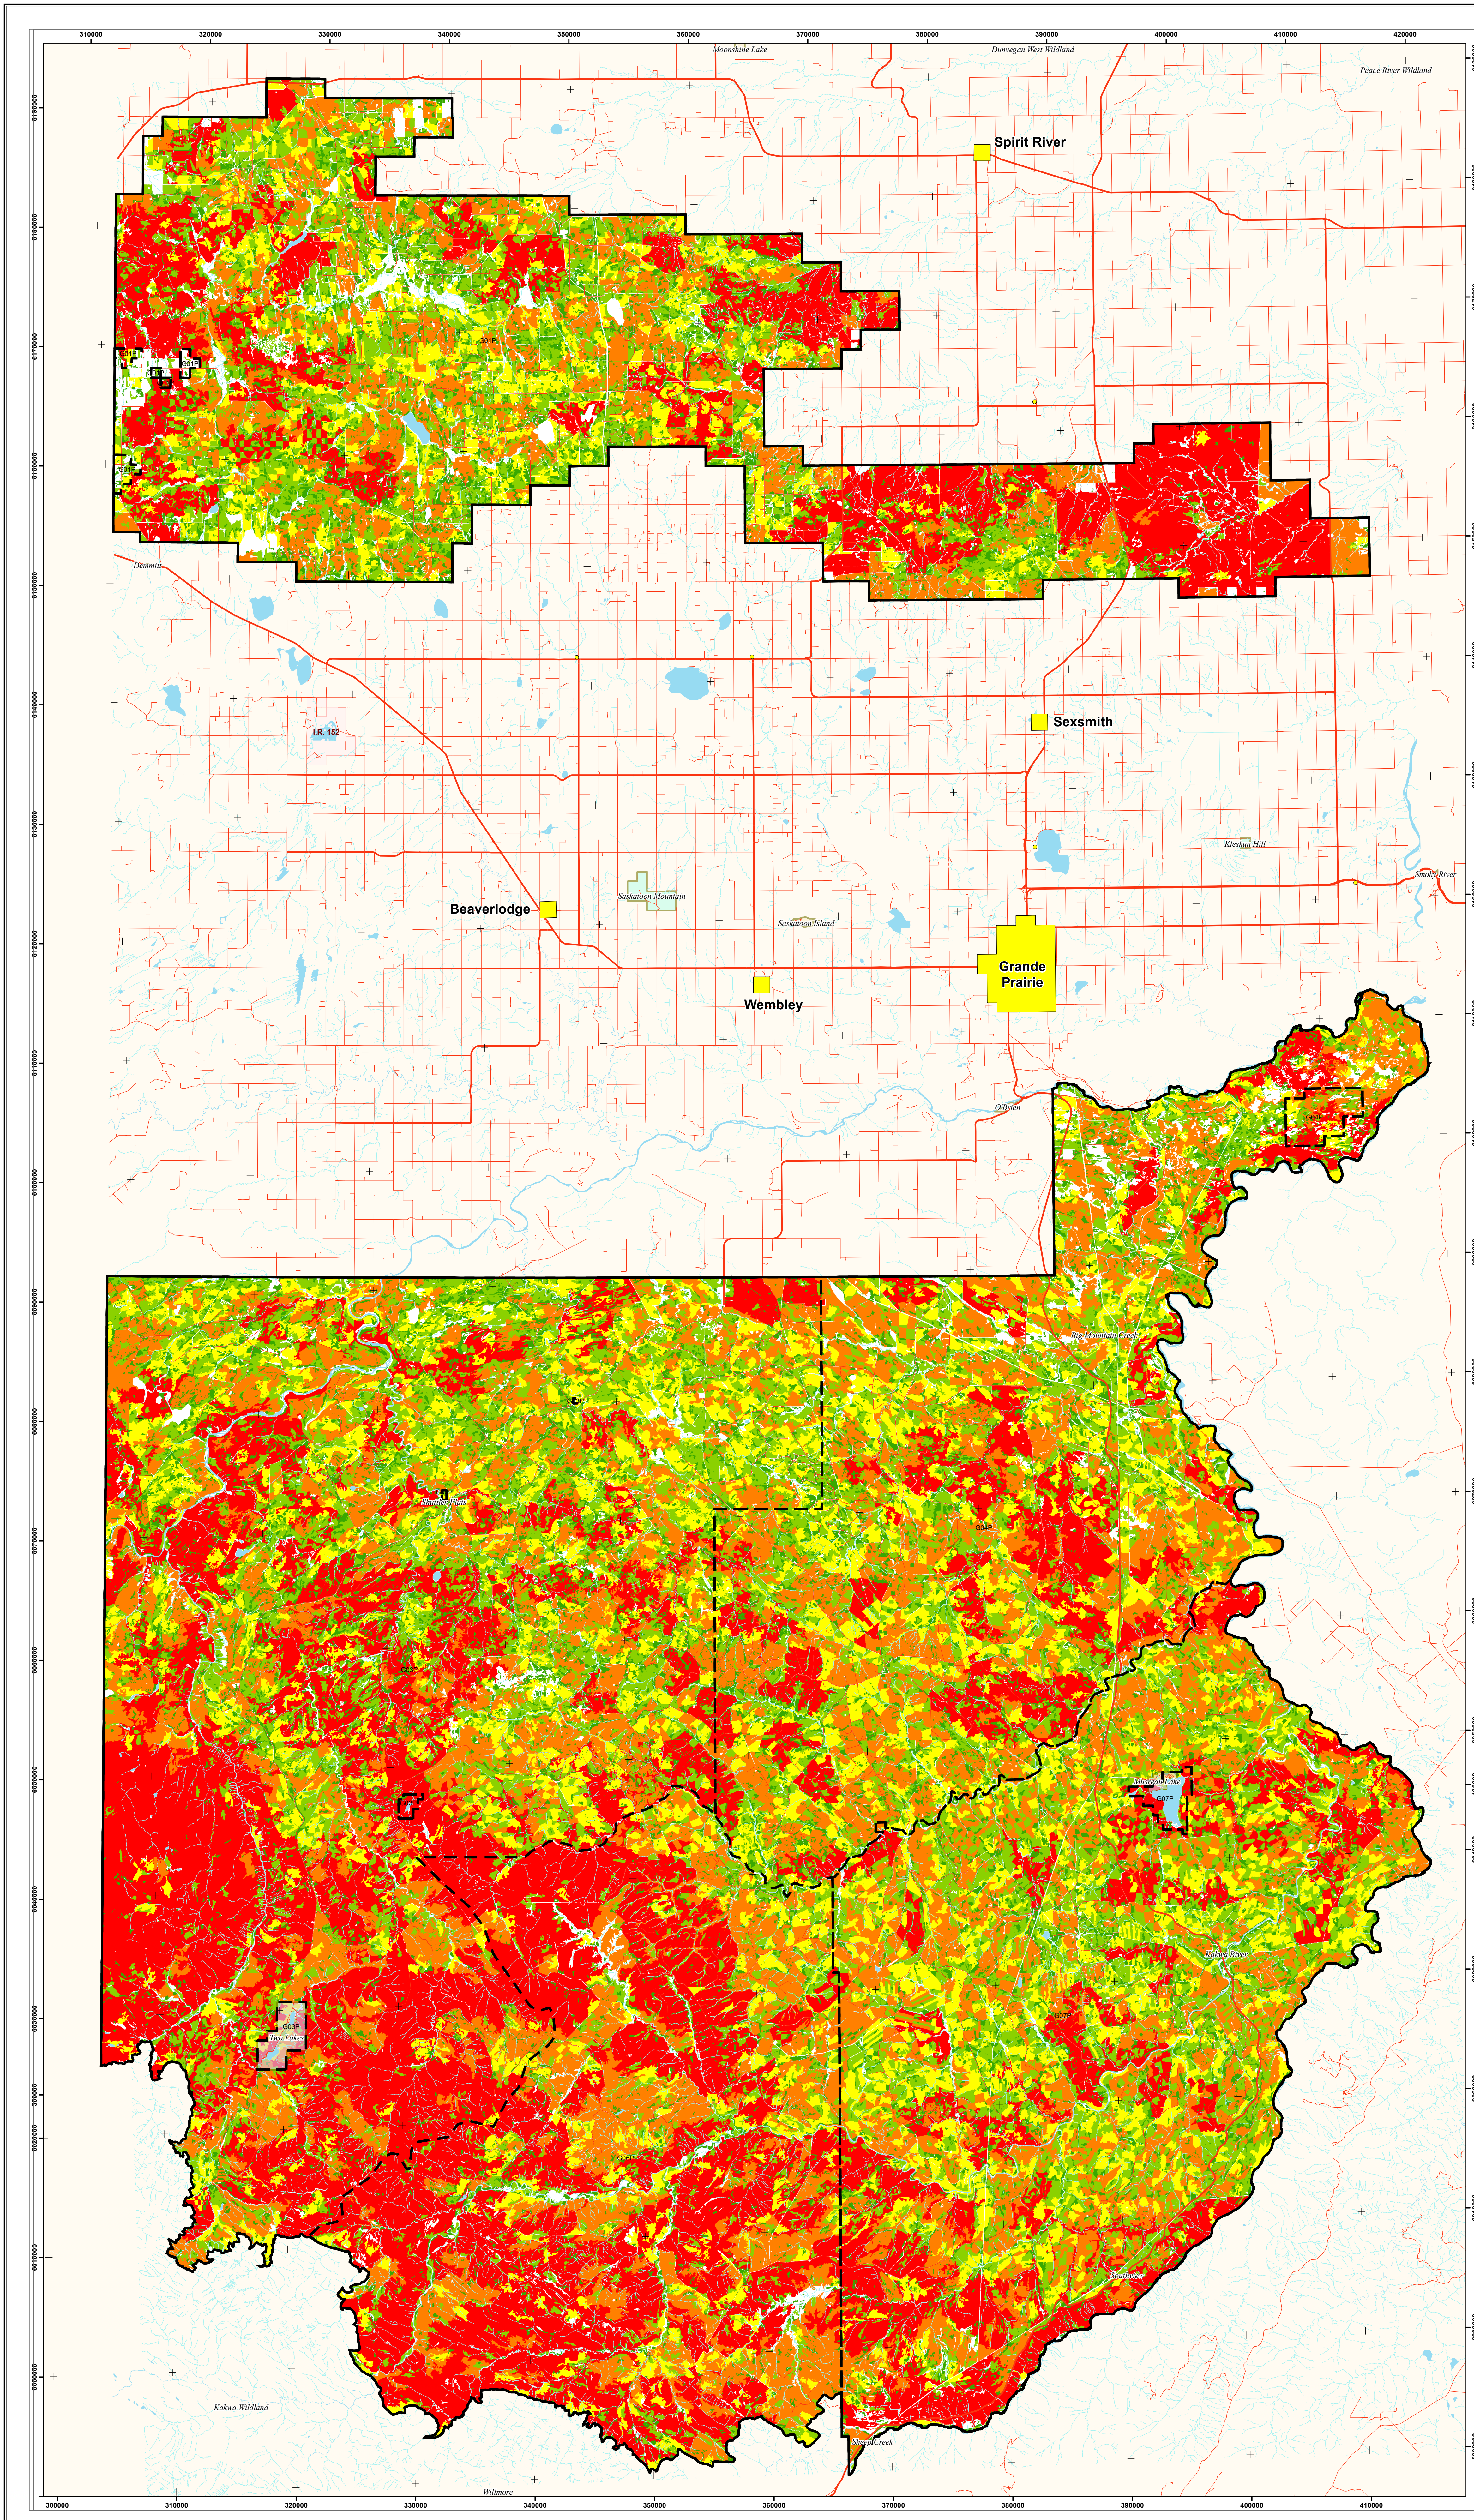

# Patch Size at Year 10

FMU G1P, G3P, G4P, G6P, G7P

Weyerhaeuser  
Grande Prairie

Patch Size at Year 10

### Legend

#### Base Features

- FMA Boundary
- Roads / Access
- Railway
- ATS
- Communities
- Lakes / Rivers
- Streams

#### Size Class

- 0 to 10 ha
- 10 to 40 ha
- 40 to 100 ha
- 100 to 500 ha
- 500+ ha