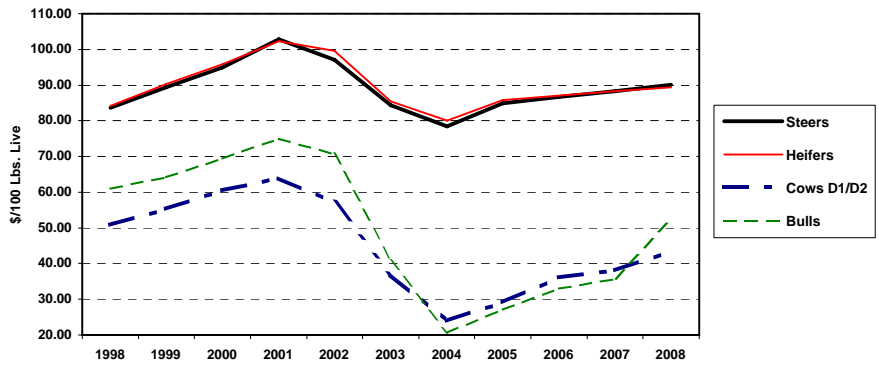

Fig. 29 Alberta Slaughter Cattle Prices, 1998-2008

Source: Canfax

***Do not print

Year	Steers
1991	78.31
1992	82.22
1993	92.02
1994	86.34
1995	82.90
1996	78.42
1997	84.00
1998	83.56
1999	89.30
2000	95.00
2001	102.82
2002	97.14
2003	84.28
2004	78.40
2005	84.98
2006	86.66
2007	88.32
2008	90.07