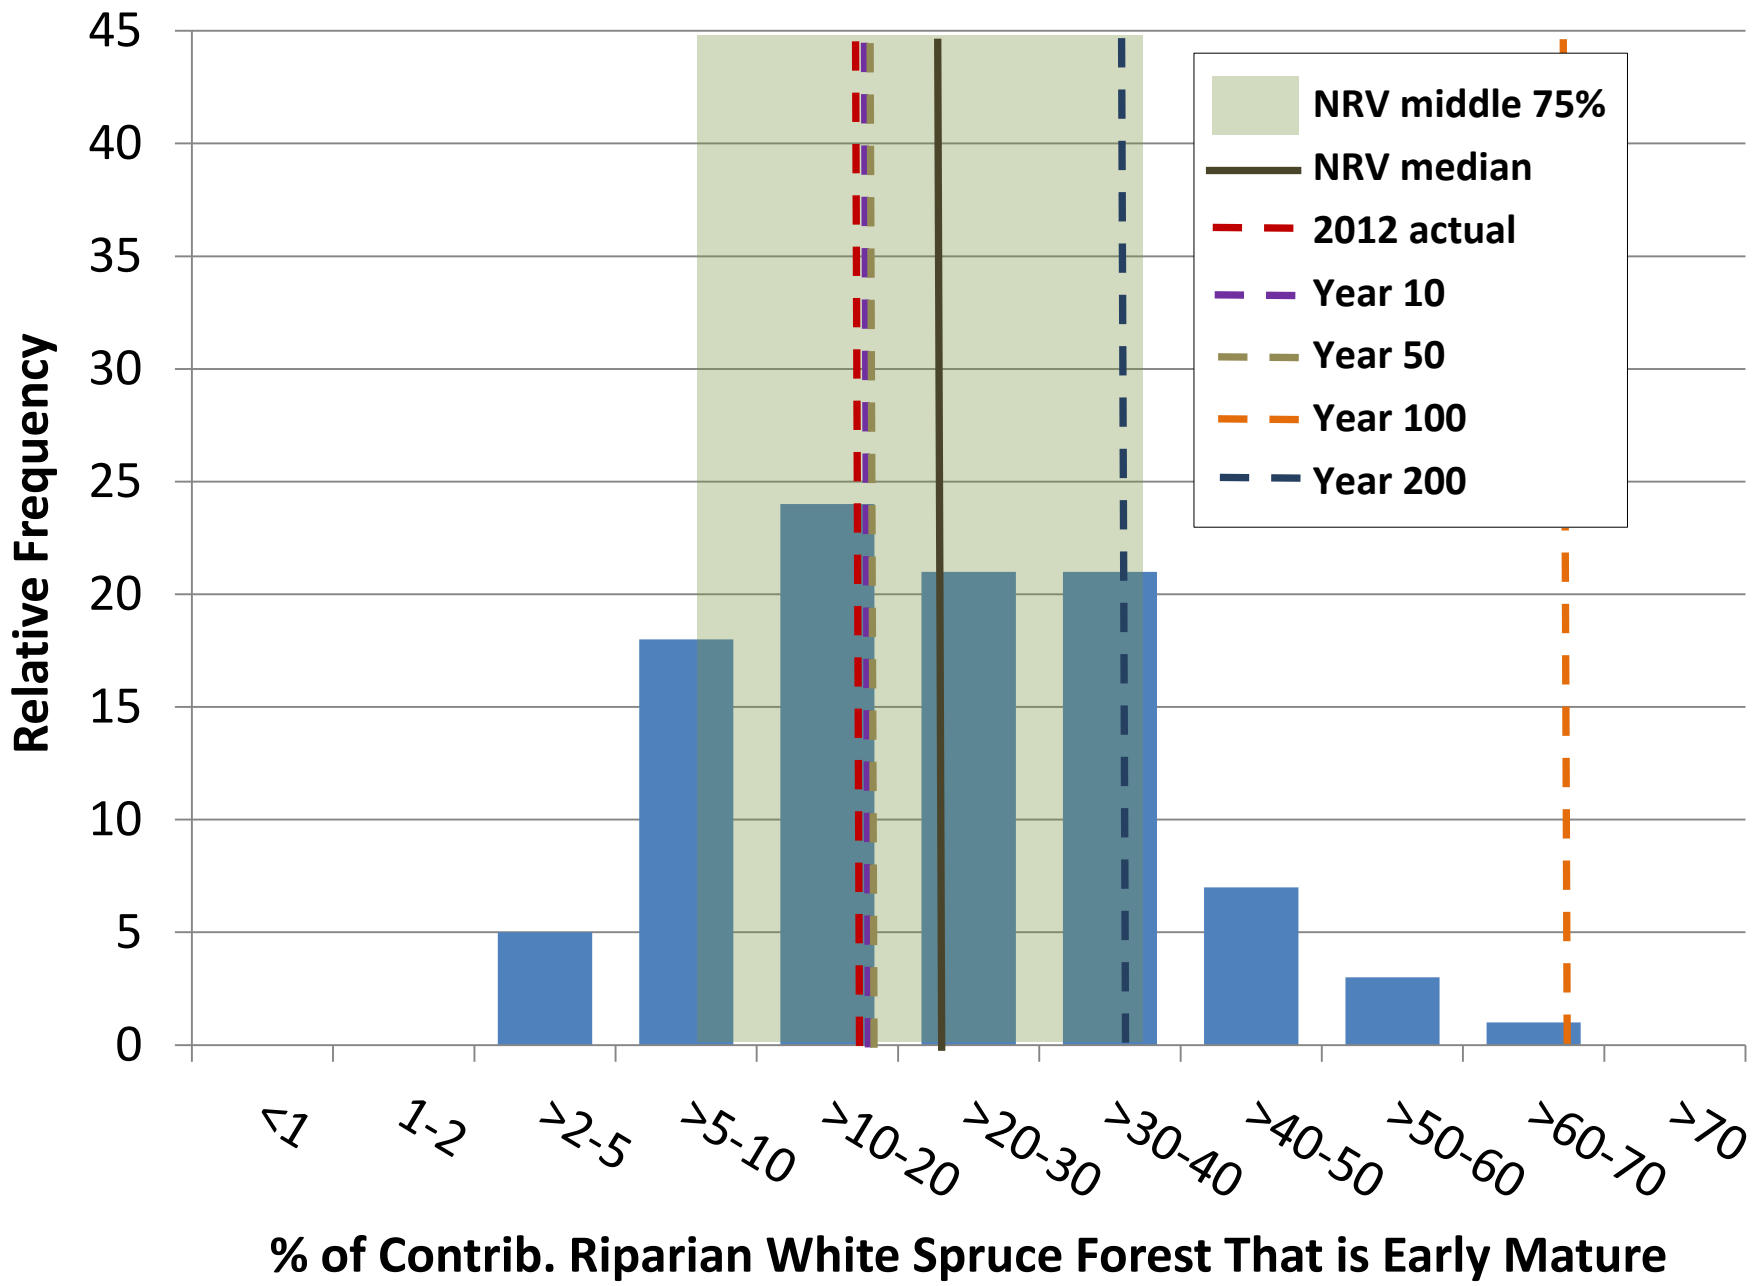

**% of Contrib. Upland White Spruce Forest - Late Mature + Old**

min	2.8	5.7	2.7	6.0	2.7	6.4	3.6	6.7	1.9	6.0	2.3	5.9
q1	9.6	18.0	10.8	13.4	8.4	18.7	9.4	15.6	9.5	20.0	9.5	13.4
median	20.1	27.0	17.8	24.9	18.6	27.6	18.2	26.0	17.4	29.4	17.1	23.3
q3	35.2	39.5	28.4	35.2	32.4	39.3	27.7	38.0	30.4	39.1	27.2	38.9
max	70.3	68.5	48.7	73.0	68.7	70.1	50.9	73.5	67.8	68.5	49.8	69.3
average	24.6	29.4	19.5	26.6	22.6	29.9	19.6	27.9	23.5	30.8	19.4	26.2
s.d	17.8	14.8	11.8	15.2	16.9	15.0	11.9	15.3	17.3	14.9	11.8	15.1
var	315.8	217.8	139.0	231.4	285.7	224.9	140.6	234.5	300.4	223.1	140.0	228.2
12.5th pct	5.7	12.8	5.8	10.0	4.9	12.4	5.9	10.8	5.2	14.4	6.5	9.2
87.5th pct	50.0	47.1	35.4	44.0	47.3	48.1	35.9	46.5	49.2	49.6	36.2	44.1
2012	12.0	12.0	12.0	12.0	12.0	12.0	12.0	12.0	12.0	12.0	12.0	12.0

No hectares summary converted from pct from above

Totals

	rip				upland				wetland			
	y	p	em	LM + O	y	p	em	LM + O	y	p	em	LM + O
#pixels	29,670	29,670	29,670	29,670	138,228	138,228	138,228	138,228	864	864	864	864
No. ha	118,680	118,680	118,680	118,680	552,912	552,912	552,912	552,912	3,456	3,456	3,456	3,456
min	3,272	6,736	3,168	7,156	14,924	35,136	20,032	36,984	64	208	80	204
max	83,408	81,316	57,804	86,624	379,840	387,764	281,600	406,248	2,344	2,368	1,720	2,396
median	23,876	32,102	21,078	29,610	102,892	152,836	100,354	143,690	600	1,016	590	804
average	29,197	34,862	23,084	31,537	125,099	165,300	108,433	154,079	813	1,065	671	907