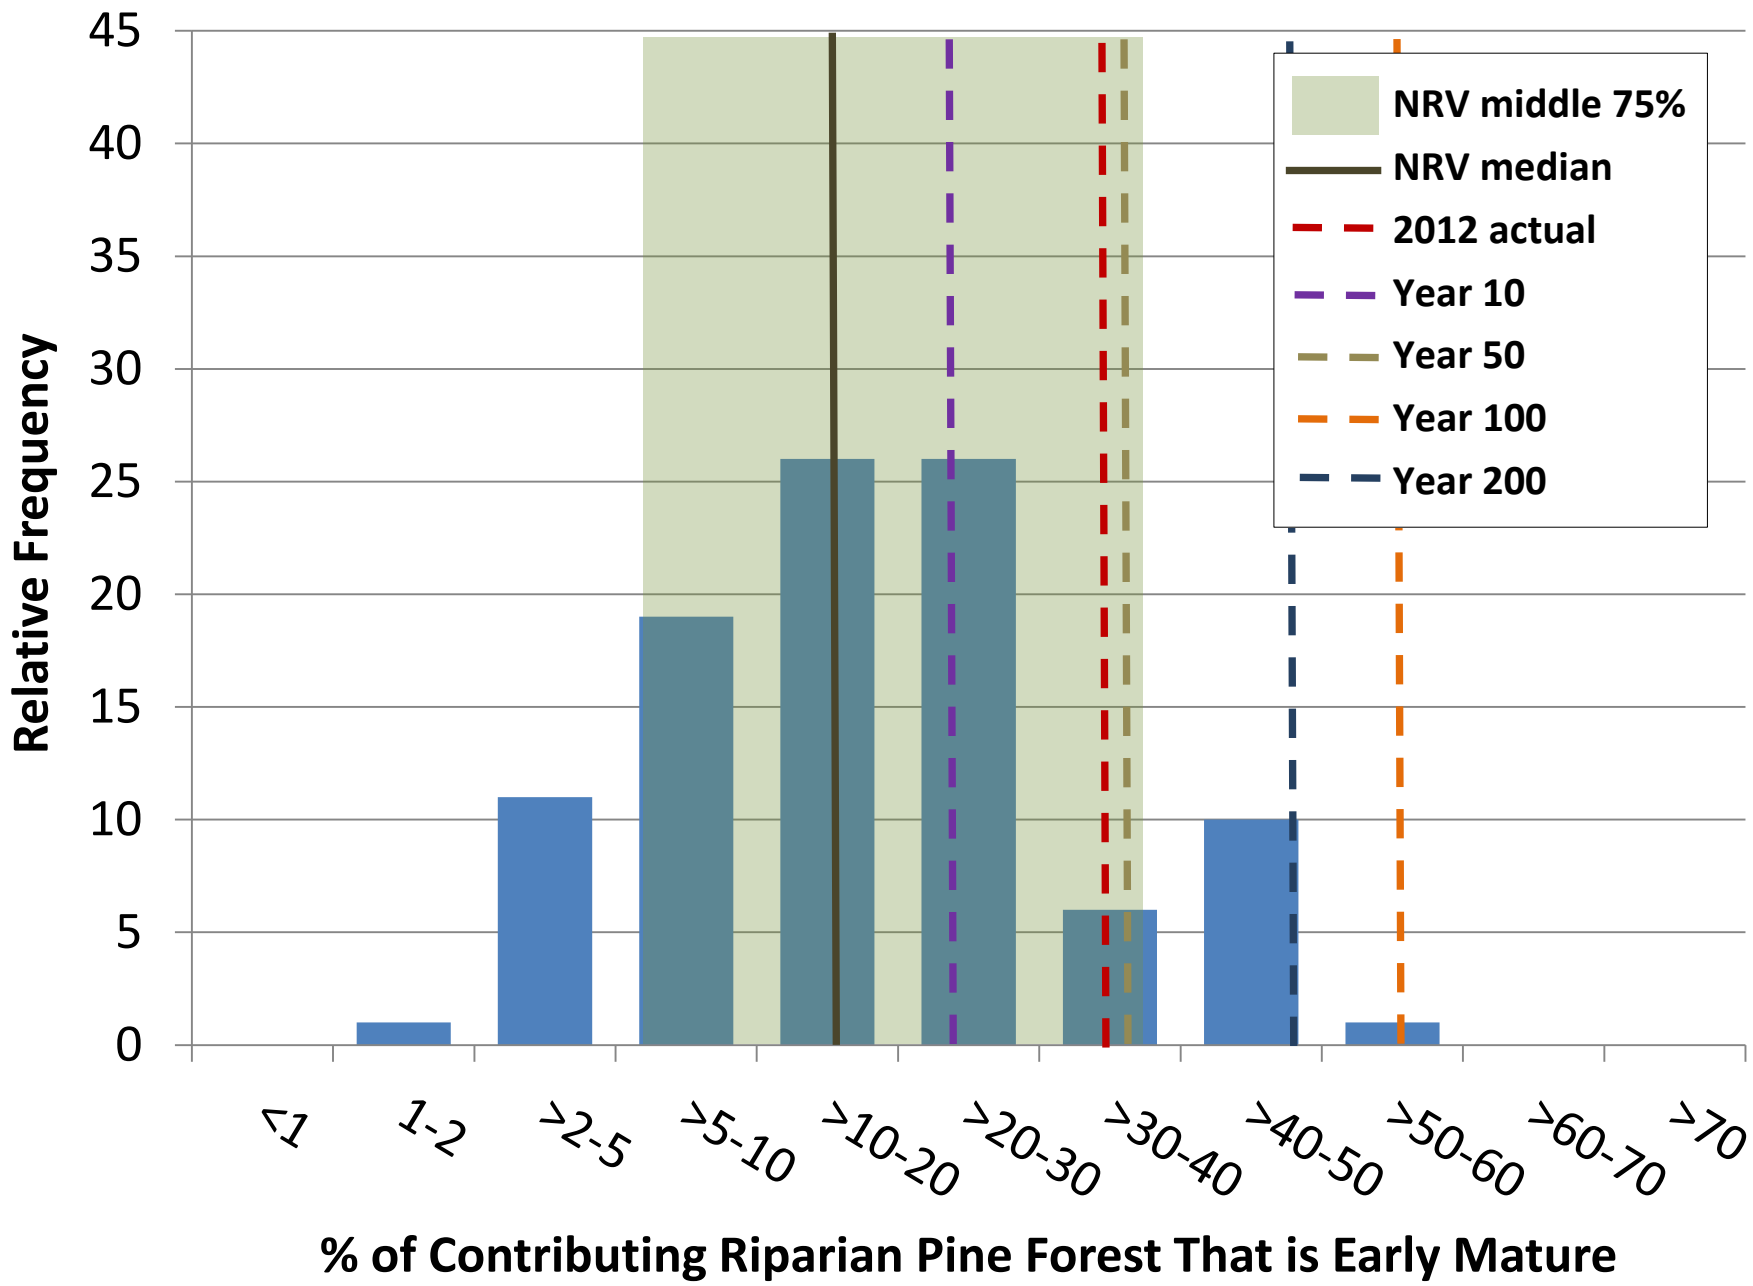

**% of Contrib. Upland White Spruce Forest - Late Mature + Old**

min	2.8	5.7	2.7	6.0	2.7	6.4	3.6	6.7	1.9	6.0	2.3	5.9
q1	9.6	18.0	10.8	13.4	8.4	18.7	9.4	15.6	9.5	20.0	9.5	13.4
median	20.1	27.0	17.8	24.9	18.6	27.6	18.2	26.0	17.4	29.4	17.1	23.3
q3	35.2	39.5	28.4	35.2	32.4	39.3	27.7	38.0	30.4	39.1	27.2	38.9
max	70.3	68.5	48.7	73.0	68.7	70.1	50.9	73.5	67.8	68.5	49.8	69.3
average	24.6	29.4	19.5	26.6	22.6	29.9	19.6	27.9	23.5	30.8	19.4	26.2
s.d	17.8	14.8	11.8	15.2	16.9	15.0	11.9	15.3	17.3	14.9	11.8	15.1
var	315.8	217.8	139.0	231.4	285.7	224.9	140.6	234.5	300.4	223.1	140.0	228.2
12.5th pct	5.7	12.8	5.8	10.0	4.9	12.4	5.9	10.8	5.2	14.4	6.5	9.2
87.5th pct	50.0	47.1	35.4	44.0	47.3	48.1	35.9	46.5	49.2	49.6	36.2	44.1
2012	12.0	12.0	12.0	12.0	12.0	12.0	12.0	12.0	12.0	12.0	12.0	12.0

No hectares summary converted from pct from above

Totals

	rip				upland				wetland			
	y	p	em	LM + O	y	p	em	LM + O	y	p	em	LM + O
#pixels	29,670	29,670	29,670	29,670	138,228	138,228	138,228	138,228	864	864	864	864
No. ha	118,680	118,680	118,680	118,680	552,912	552,912	552,912	552,912	3,456	3,456	3,456	3,456
min	3,272	6,736	3,168	7,156	14,924	35,136	20,032	36,984	64	208	80	204
max	83,408	81,316	57,804	86,624	379,840	387,764	281,600	406,248	2,344	2,368	1,720	2,396
median	23,876	32,102	21,078	29,610	102,892	152,836	100,354	143,690	600	1,016	590	804
average	29,197	34,862	23,084	31,537	125,099	165,300	108,433	154,079	813	1,065	671	907