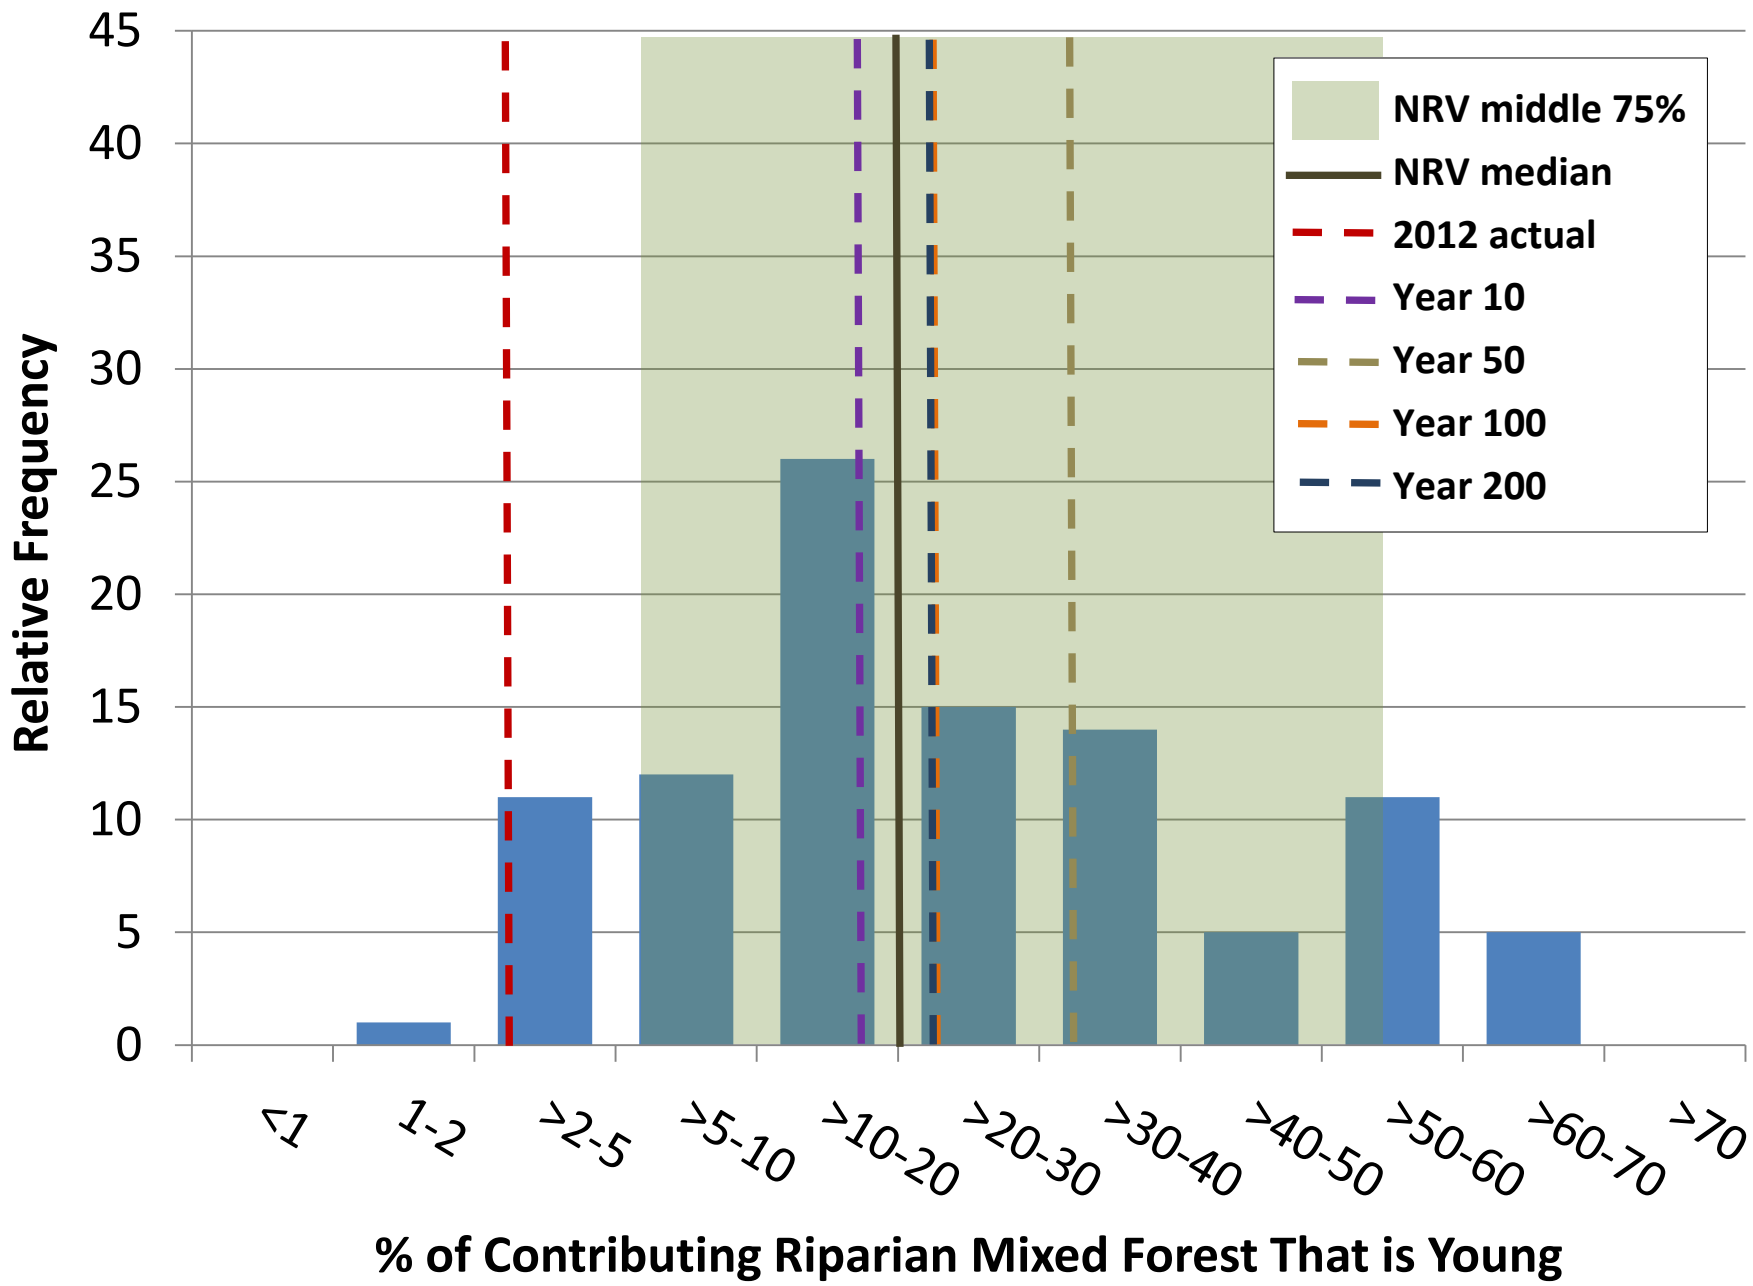

**% of Contrib. Upland White Spruce Forest - Late Mature + Old**

min	2.8	5.7	2.7	6.0	2.7	6.4	3.6	6.7	1.9	6.0	2.3	5.9
q1	9.6	18.0	10.8	13.4	8.4	18.7	9.4	15.6	9.5	20.0	9.5	13.4
median	20.1	27.0	17.8	24.9	18.6	27.6	18.2	26.0	17.4	29.4	17.1	23.3
q3	35.2	39.5	28.4	35.2	32.4	39.3	27.7	38.0	30.4	39.1	27.2	38.9
max	70.3	68.5	48.7	73.0	68.7	70.1	50.9	73.5	67.8	68.5	49.8	69.3
average	24.6	29.4	19.5	26.6	22.6	29.9	19.6	27.9	23.5	30.8	19.4	26.2
s.d	17.8	14.8	11.8	15.2	16.9	15.0	11.9	15.3	17.3	14.9	11.8	15.1
var	315.8	217.8	139.0	231.4	285.7	224.9	140.6	234.5	300.4	223.1	140.0	228.2
12.5th pct	5.7	12.8	5.8	10.0	4.9	12.4	5.9	10.8	5.2	14.4	6.5	9.2
87.5th pct	50.0	47.1	35.4	44.0	47.3	48.1	35.9	46.5	49.2	49.6	36.2	44.1
2012	12.0	12.0	12.0	12.0	12.0	12.0	12.0	12.0	12.0	12.0	12.0	12.0

No hectares summary converted from pct from above

Totals

	rip				upland				wetland			
	y	p	em	LM + O	y	p	em	LM + O	y	p	em	LM + O
#pixels	29,670	29,670	29,670	29,670	138,228	138,228	138,228	138,228	864	864	864	864
No. ha	118,680	118,680	118,680	118,680	552,912	552,912	552,912	552,912	3,456	3,456	3,456	3,456
min	3,272	6,736	3,168	7,156	14,924	35,136	20,032	36,984	64	208	80	204
max	83,408	81,316	57,804	86,624	379,840	387,764	281,600	406,248	2,344	2,368	1,720	2,396
median	23,876	32,102	21,078	29,610	102,892	152,836	100,354	143,690	600	1,016	590	804
average	29,197	34,862	23,084	31,537	125,099	165,300	108,433	154,079	813	1,065	671	907