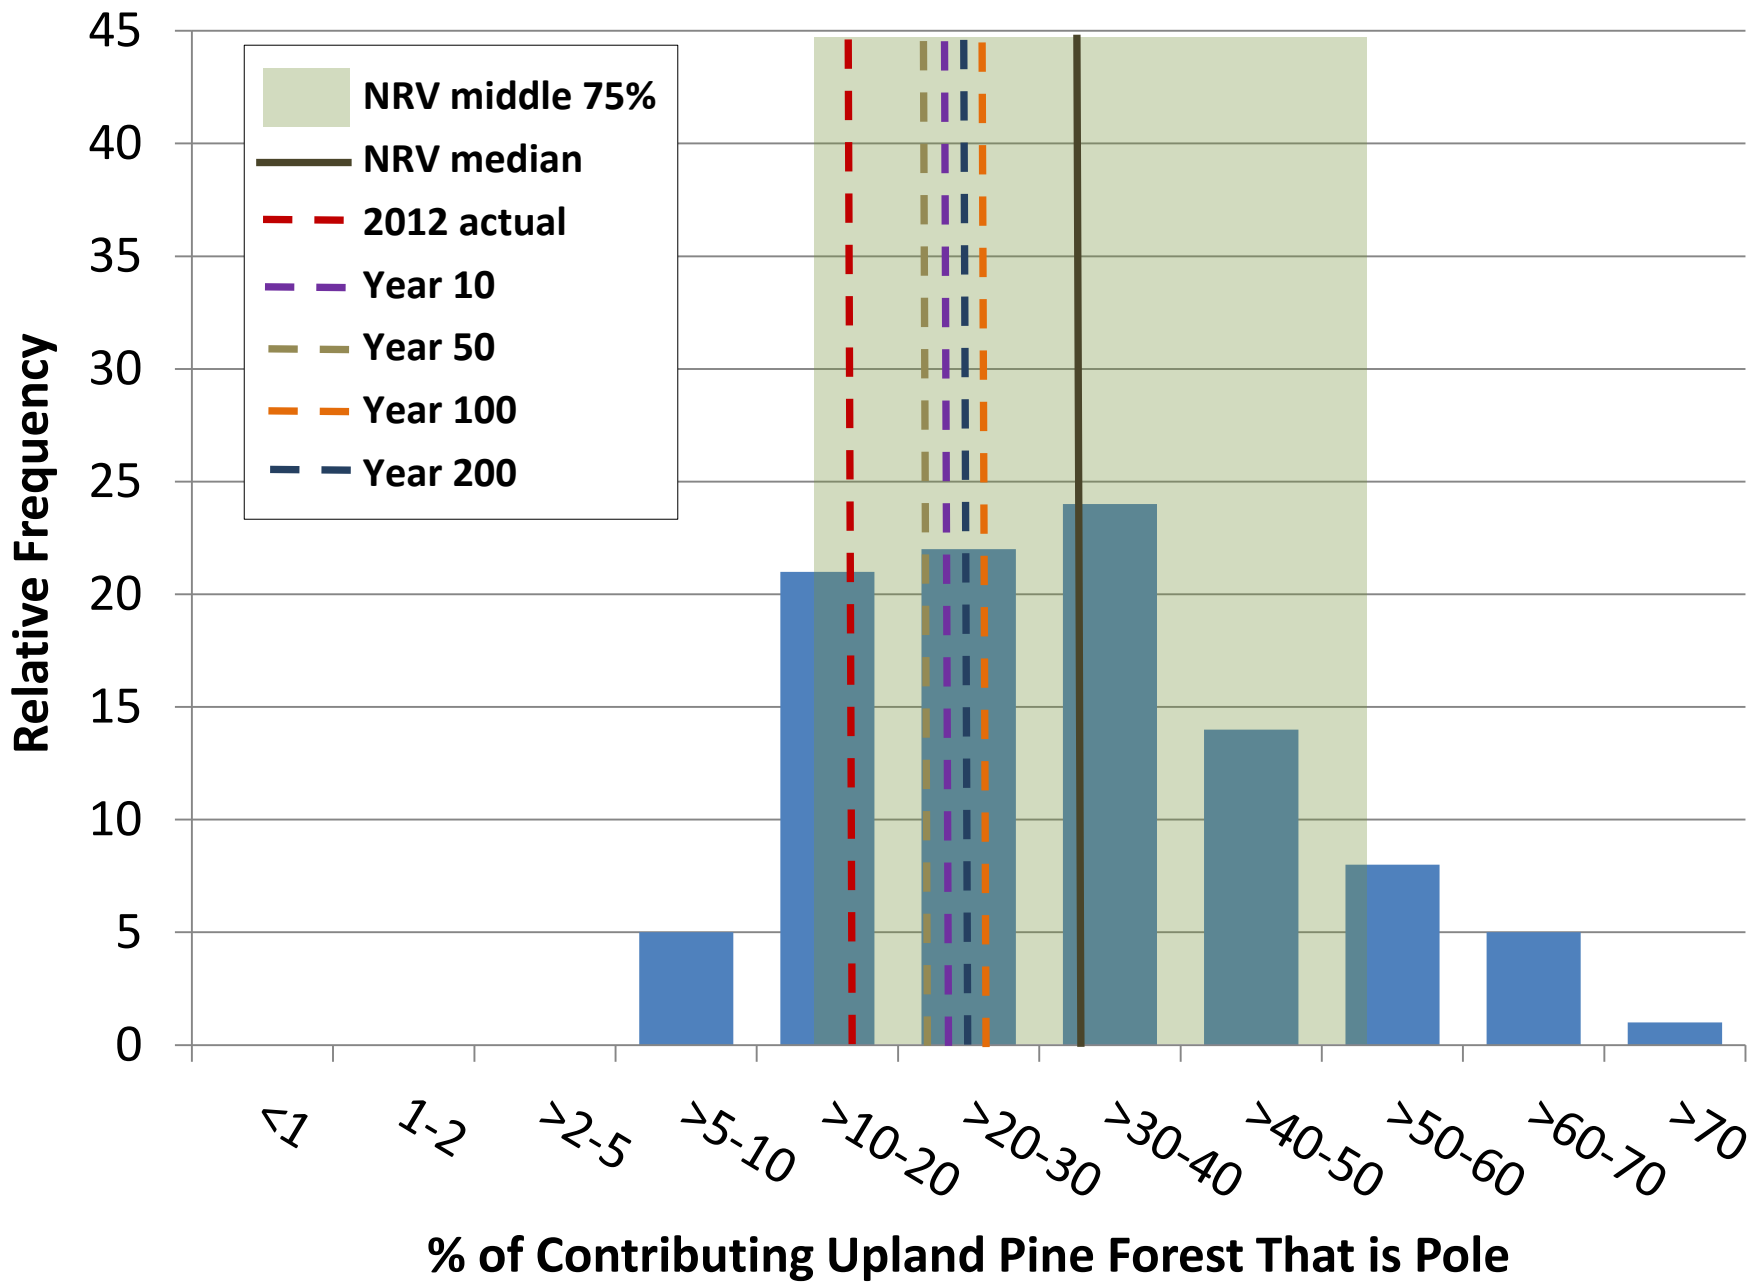

**% of Contrib. Upland White Spruce Forest - Late Mature + Old**

min	2.8	5.7	2.7	6.0	2.7	6.4	3.6	6.7	1.9	6.0	2.3	5.9
q1	9.6	18.0	10.8	13.4	8.4	18.7	9.4	15.6	9.5	20.0	9.5	13.4
median	20.1	27.0	17.8	24.9	18.6	27.6	18.2	26.0	17.4	29.4	17.1	23.3
q3	35.2	39.5	28.4	35.2	32.4	39.3	27.7	38.0	30.4	39.1	27.2	38.9
max	70.3	68.5	48.7	73.0	68.7	70.1	50.9	73.5	67.8	68.5	49.8	69.3
average	24.6	29.4	19.5	26.6	22.6	29.9	19.6	27.9	23.5	30.8	19.4	26.2
s.d	17.8	14.8	11.8	15.2	16.9	15.0	11.9	15.3	17.3	14.9	11.8	15.1
var	315.8	217.8	139.0	231.4	285.7	224.9	140.6	234.5	300.4	223.1	140.0	228.2
12.5th pct	5.7	12.8	5.8	10.0	4.9	12.4	5.9	10.8	5.2	14.4	6.5	9.2
87.5th pct	50.0	47.1	35.4	44.0	47.3	48.1	35.9	46.5	49.2	49.6	36.2	44.1
2012	12.0	12.0	12.0	12.0	12.0	12.0	12.0	12.0	12.0	12.0	12.0	12.0

No hectares summary converted from pct from above

Totals

	rip				upland				wetland			
	y	p	em	LM + O	y	p	em	LM + O	y	p	em	LM + O
#pixels	29,670	29,670	29,670	29,670	138,228	138,228	138,228	138,228	864	864	864	864
No. ha	118,680	118,680	118,680	118,680	552,912	552,912	552,912	552,912	3,456	3,456	3,456	3,456
min	3,272	6,736	3,168	7,156	14,924	35,136	20,032	36,984	64	208	80	204
max	83,408	81,316	57,804	86,624	379,840	387,764	281,600	406,248	2,344	2,368	1,720	2,396
median	23,876	32,102	21,078	29,610	102,892	152,836	100,354	143,690	600	1,016	590	804
average	29,197	34,862	23,084	31,537	125,099	165,300	108,433	154,079	813	1,065	671	907