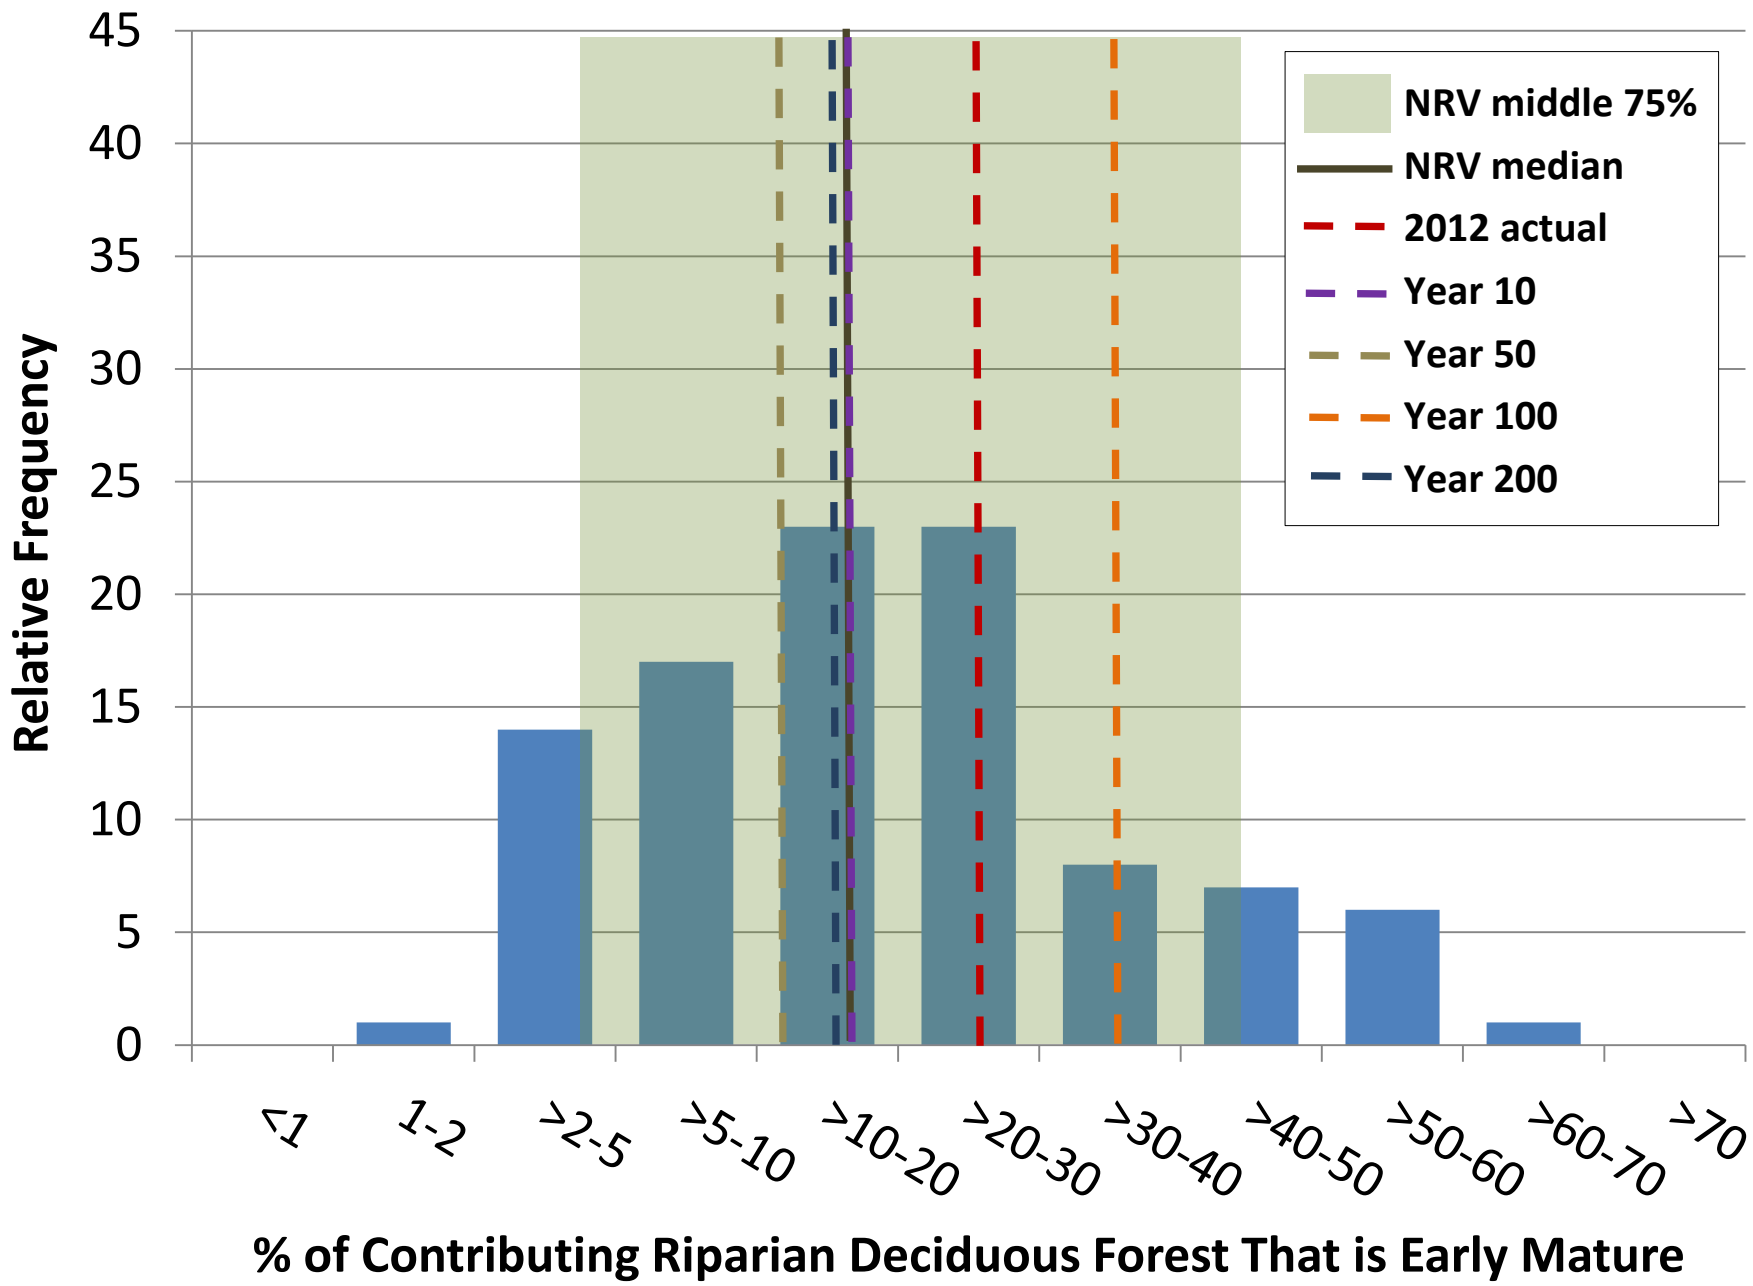

**% of Contrib. Upland White Spruce Forest - Late Mature + Old**

min	2.8	5.7	2.7	6.0	2.7	6.4	3.6	6.7	1.9	6.0	2.3	5.9
q1	9.6	18.0	10.8	13.4	8.4	18.7	9.4	15.6	9.5	20.0	9.5	13.4
median	20.1	27.0	17.8	24.9	18.6	27.6	18.2	26.0	17.4	29.4	17.1	23.3
q3	35.2	39.5	28.4	35.2	32.4	39.3	27.7	38.0	30.4	39.1	27.2	38.9
max	70.3	68.5	48.7	73.0	68.7	70.1	50.9	73.5	67.8	68.5	49.8	69.3
average	24.6	29.4	19.5	26.6	22.6	29.9	19.6	27.9	23.5	30.8	19.4	26.2
s.d	17.8	14.8	11.8	15.2	16.9	15.0	11.9	15.3	17.3	14.9	11.8	15.1
var	315.8	217.8	139.0	231.4	285.7	224.9	140.6	234.5	300.4	223.1	140.0	228.2
12.5th pct	5.7	12.8	5.8	10.0	4.9	12.4	5.9	10.8	5.2	14.4	6.5	9.2
87.5th pct	50.0	47.1	35.4	44.0	47.3	48.1	35.9	46.5	49.2	49.6	36.2	44.1
2012	12.0	12.0	12.0	12.0	12.0	12.0	12.0	12.0	12.0	12.0	12.0	12.0

No hectares summary converted from pct from above

Totals

	rip				upland				wetland			
	y	p	em	LM + O	y	p	em	LM + O	y	p	em	LM + O
#pixels	29,670	29,670	29,670	29,670	138,228	138,228	138,228	138,228	864	864	864	864
No. ha	118,680	118,680	118,680	118,680	552,912	552,912	552,912	552,912	3,456	3,456	3,456	3,456
min	3,272	6,736	3,168	7,156	14,924	35,136	20,032	36,984	64	208	80	204
max	83,408	81,316	57,804	86,624	379,840	387,764	281,600	406,248	2,344	2,368	1,720	2,396
median	23,876	32,102	21,078	29,610	102,892	152,836	100,354	143,690	600	1,016	590	804
average	29,197	34,862	23,084	31,537	125,099	165,300	108,433	154,079	813	1,065	671	907