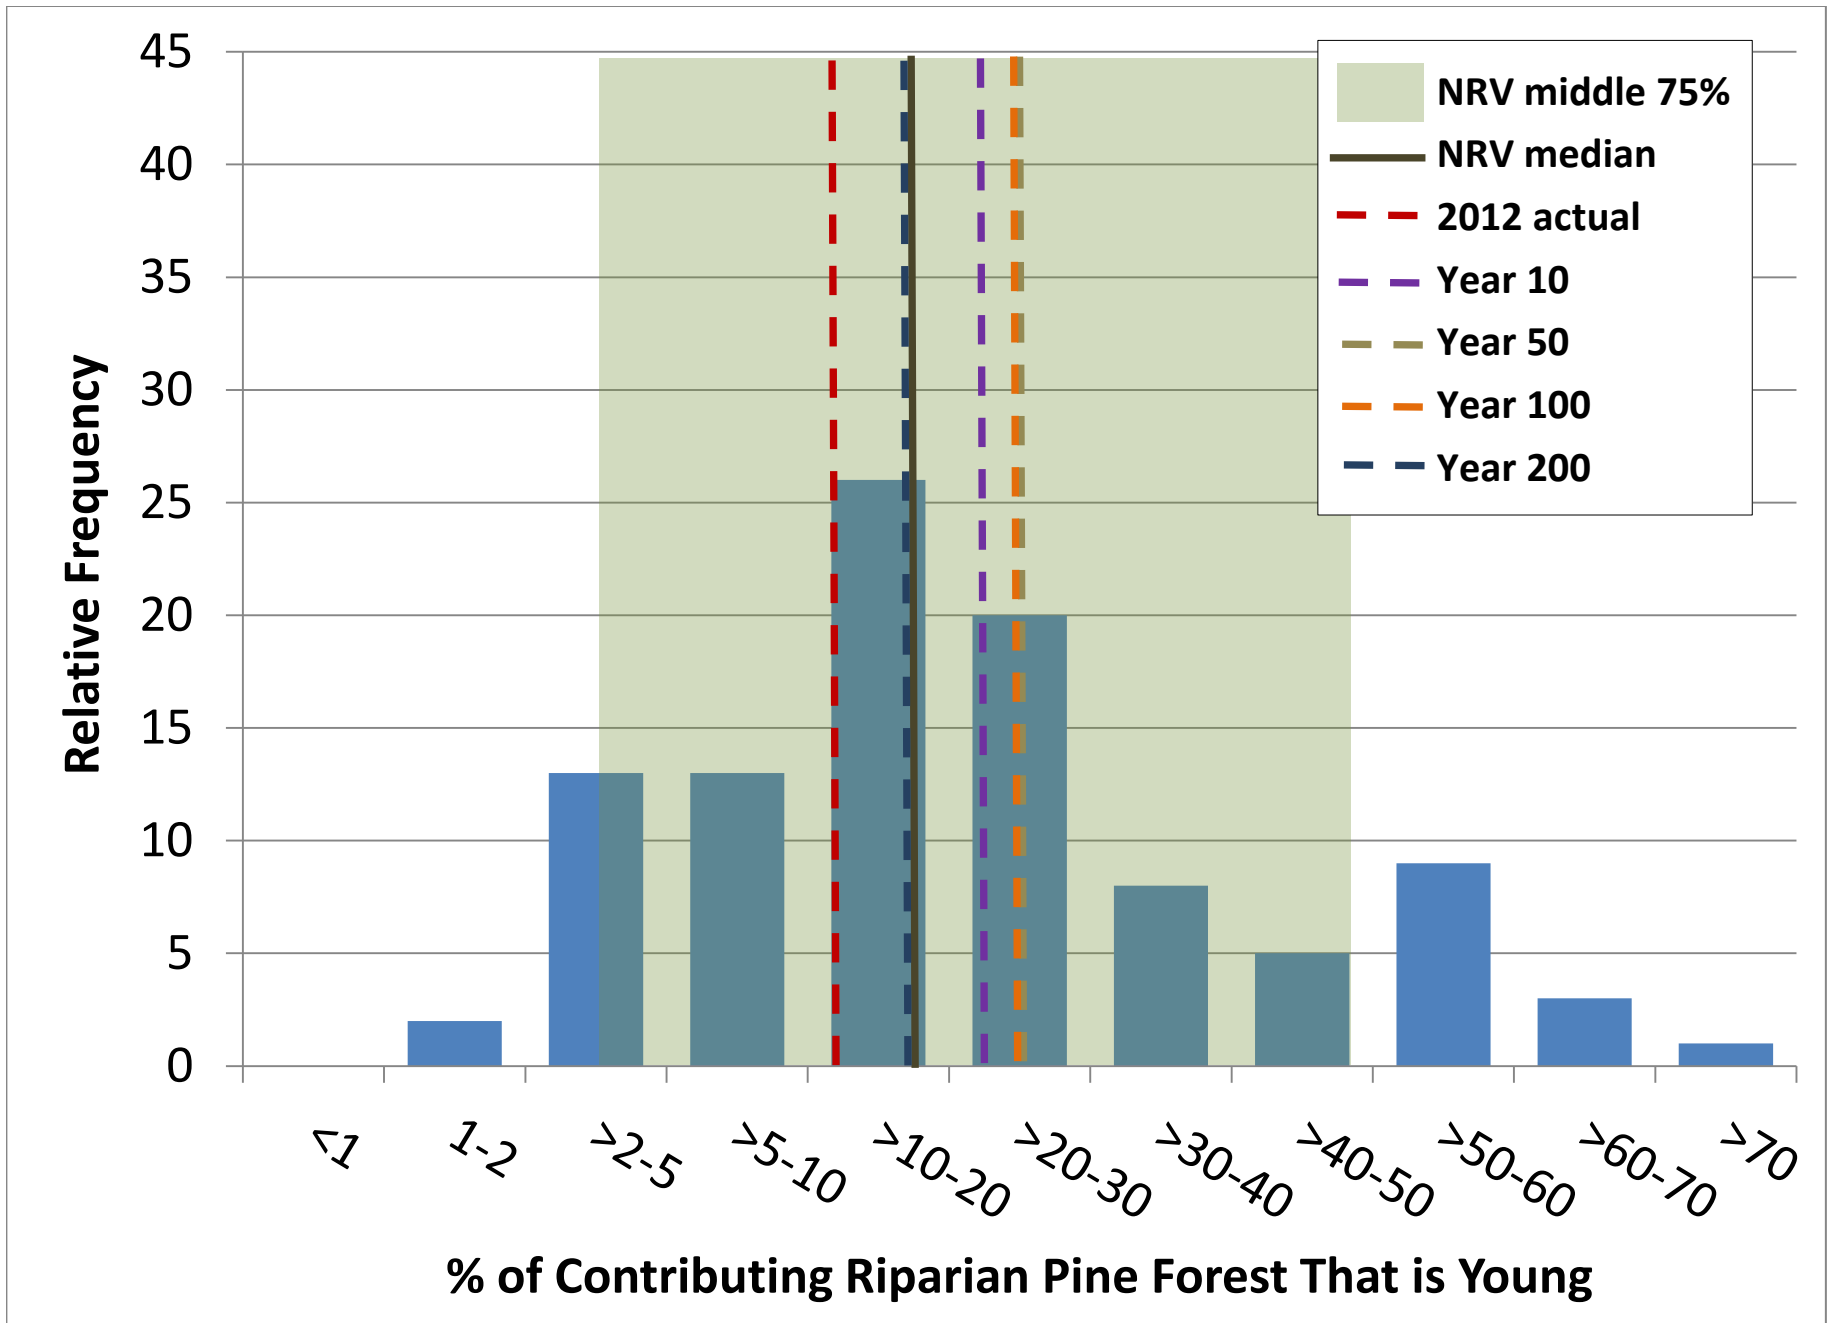

**% of Contrib. Upland White Spruce Forest - Late Mature + Old**

min	2.8	5.7	2.7	6.0	2.7	6.4	3.6	6.7	1.9	6.0	2.3	5.9
q1	9.6	18.0	10.8	13.4	8.4	18.7	9.4	15.6	9.5	20.0	9.5	13.4
median	20.1	27.0	17.8	24.9	18.6	27.6	18.2	26.0	17.4	29.4	17.1	23.3
q3	35.2	39.5	28.4	35.2	32.4	39.3	27.7	38.0	30.4	39.1	27.2	38.9
max	70.3	68.5	48.7	73.0	68.7	70.1	50.9	73.5	67.8	68.5	49.8	69.3
average	24.6	29.4	19.5	26.6	22.6	29.9	19.6	27.9	23.5	30.8	19.4	26.2
s.d	17.8	14.8	11.8	15.2	16.9	15.0	11.9	15.3	17.3	14.9	11.8	15.1
var	315.8	217.8	139.0	231.4	285.7	224.9	140.6	234.5	300.4	223.1	140.0	228.2
12.5th pct	5.7	12.8	5.8	10.0	4.9	12.4	5.9	10.8	5.2	14.4	6.5	9.2
87.5th pct	50.0	47.1	35.4	44.0	47.3	48.1	35.9	46.5	49.2	49.6	36.2	44.1
2012	12.0	12.0	12.0	12.0	12.0	12.0	12.0	12.0	12.0	12.0	12.0	12.0

No hectares summary converted from pct from above

Totals

	rip				upland				wetland			
	y	p	em	LM + O	y	p	em	LM + O	y	p	em	LM + O
#pixels	29,670	29,670	29,670	29,670	138,228	138,228	138,228	138,228	864	864	864	864
No. ha	118,680	118,680	118,680	118,680	552,912	552,912	552,912	552,912	3,456	3,456	3,456	3,456
min	3,272	6,736	3,168	7,156	14,924	35,136	20,032	36,984	64	208	80	204
max	83,408	81,316	57,804	86,624	379,840	387,764	281,600	406,248	2,344	2,368	1,720	2,396
median	23,876	32,102	21,078	29,610	102,892	152,836	100,354	143,690	600	1,016	590	804
average	29,197	34,862	23,084	31,537	125,099	165,300	108,433	154,079	813	1,065	671	907