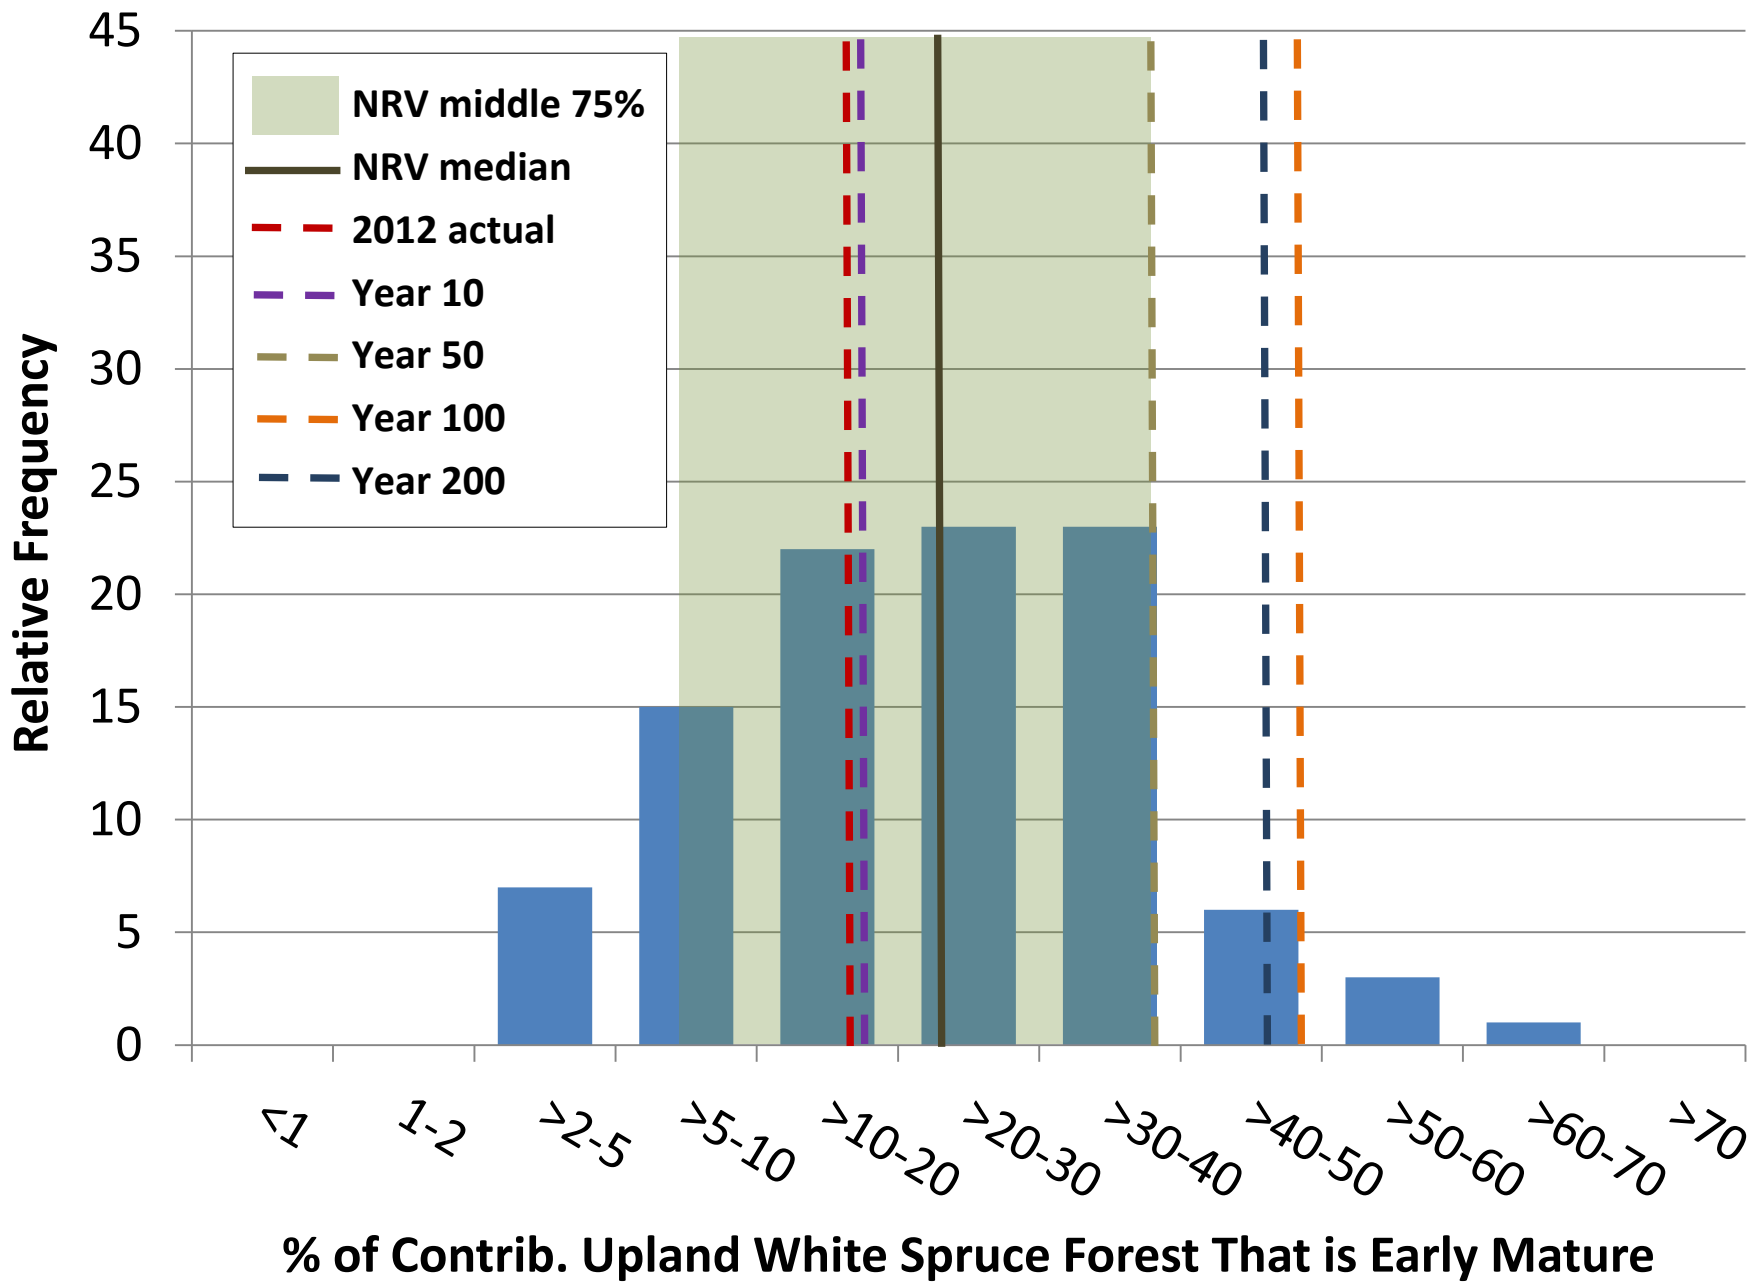

**% of Contrib. Upland White Spruce Forest - Late Mature + Old**

min	2.8	5.7	2.7	6.0	2.7	6.4	3.6	6.7	1.9	6.0	2.3	5.9
q1	9.6	18.0	10.8	13.4	8.4	18.7	9.4	15.6	9.5	20.0	9.5	13.4
median	20.1	27.0	17.8	24.9	18.6	27.6	18.2	26.0	17.4	29.4	17.1	23.3
q3	35.2	39.5	28.4	35.2	32.4	39.3	27.7	38.0	30.4	39.1	27.2	38.9
max	70.3	68.5	48.7	73.0	68.7	70.1	50.9	73.5	67.8	68.5	49.8	69.3
average	24.6	29.4	19.5	26.6	22.6	29.9	19.6	27.9	23.5	30.8	19.4	26.2
s.d	17.8	14.8	11.8	15.2	16.9	15.0	11.9	15.3	17.3	14.9	11.8	15.1
var	315.8	217.8	139.0	231.4	285.7	224.9	140.6	234.5	300.4	223.1	140.0	228.2
12.5th pct	5.7	12.8	5.8	10.0	4.9	12.4	5.9	10.8	5.2	14.4	6.5	9.2
87.5th pct	50.0	47.1	35.4	44.0	47.3	48.1	35.9	46.5	49.2	49.6	36.2	44.1
2012	12.0	12.0	12.0	12.0	12.0	12.0	12.0	12.0	12.0	12.0	12.0	12.0

No hectares summary converted from pct from above

Totals

	rip				upland				wetland			
	y	p	em	LM + O	y	p	em	LM + O	y	p	em	LM + O
#pixels	29,670	29,670	29,670	29,670	138,228	138,228	138,228	138,228	864	864	864	864
No. ha	118,680	118,680	118,680	118,680	552,912	552,912	552,912	552,912	3,456	3,456	3,456	3,456
min	3,272	6,736	3,168	7,156	14,924	35,136	20,032	36,984	64	208	80	204
max	83,408	81,316	57,804	86,624	379,840	387,764	281,600	406,248	2,344	2,368	1,720	2,396
median	23,876	32,102	21,078	29,610	102,892	152,836	100,354	143,690	600	1,016	590	804
average	29,197	34,862	23,084	31,537	125,099	165,300	108,433	154,079	813	1,065	671	907