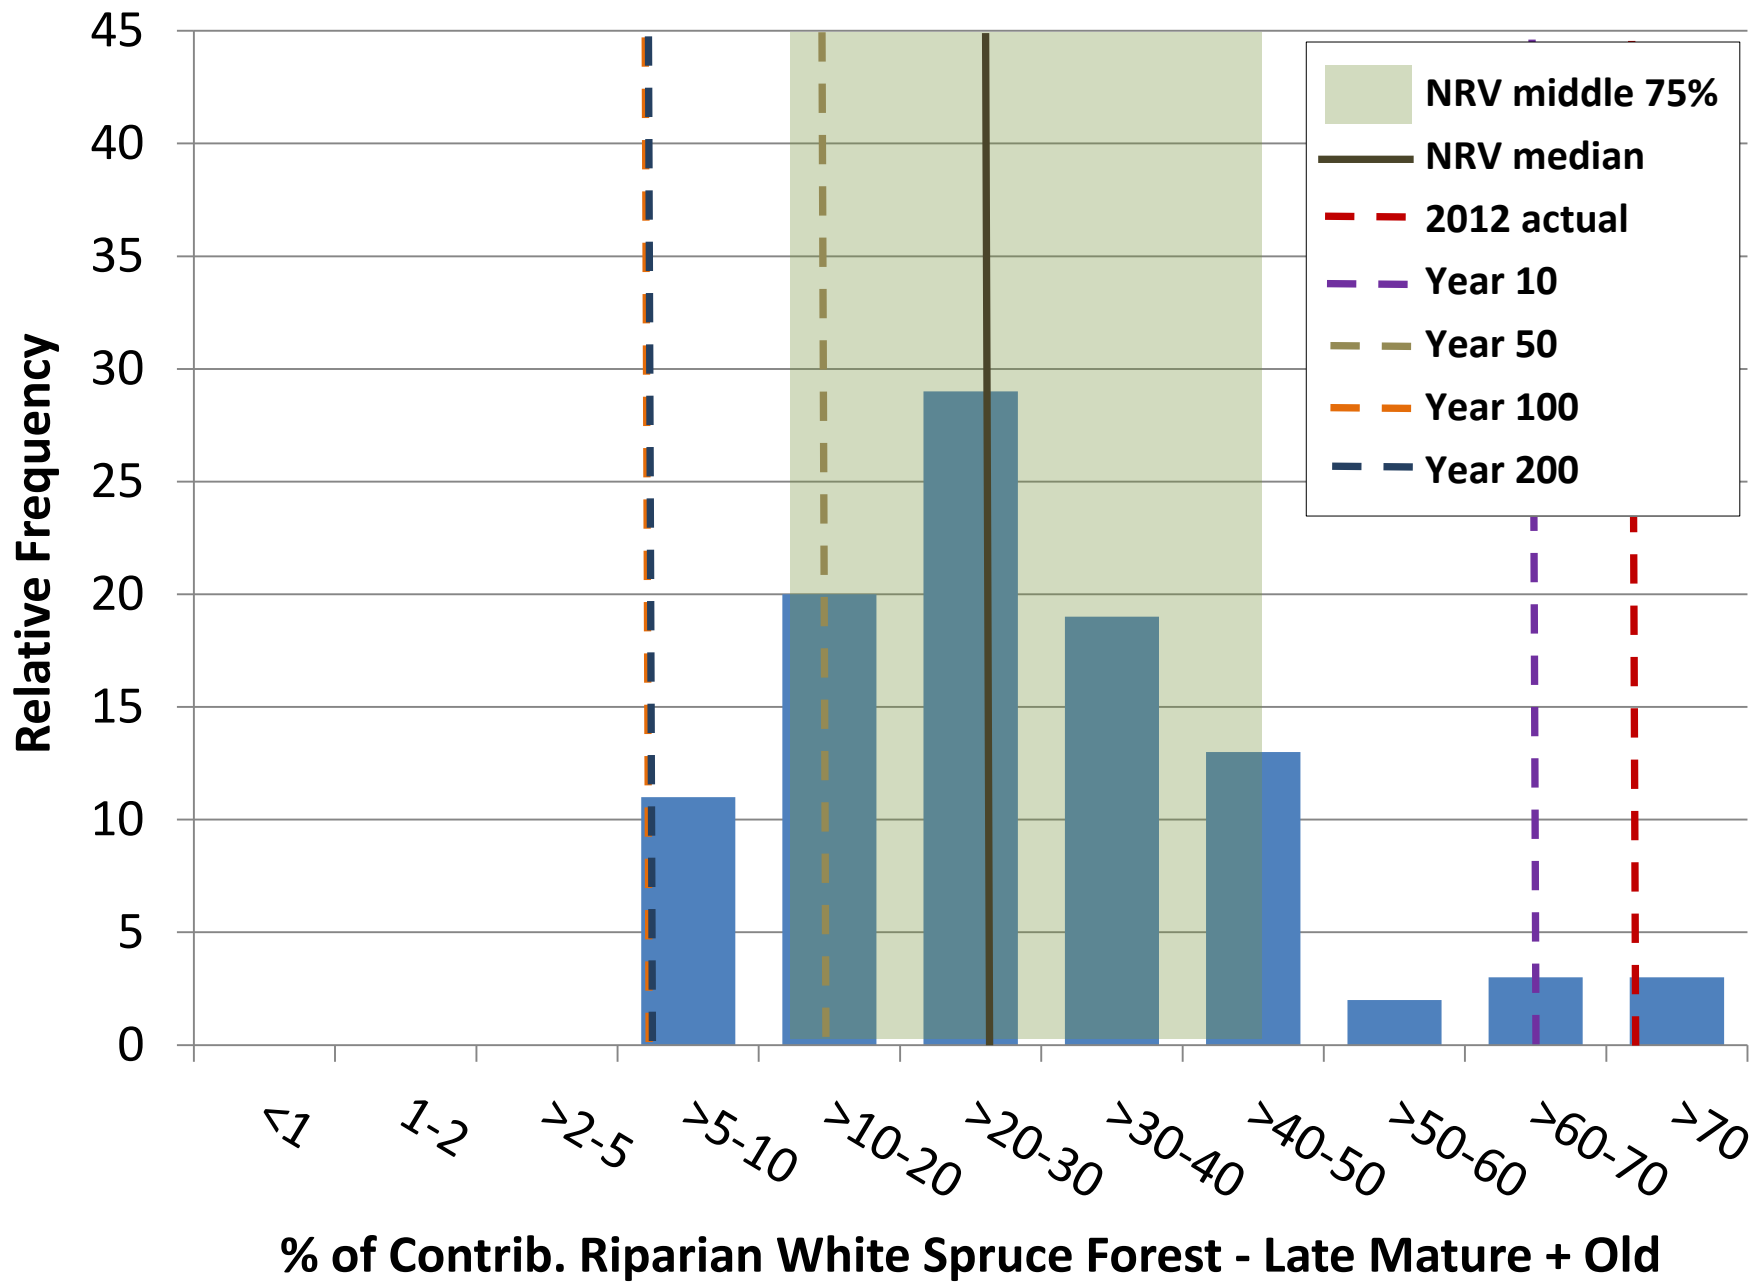

**% of Contrib. Upland White Spruce Forest - Late Mature + Old**

min	2.8	5.7	2.7	6.0	2.7	6.4	3.6	6.7	1.9	6.0	2.3	5.9
q1	9.6	18.0	10.8	13.4	8.4	18.7	9.4	15.6	9.5	20.0	9.5	13.4
median	20.1	27.0	17.8	24.9	18.6	27.6	18.2	26.0	17.4	29.4	17.1	23.3
q3	35.2	39.5	28.4	35.2	32.4	39.3	27.7	38.0	30.4	39.1	27.2	38.9
max	70.3	68.5	48.7	73.0	68.7	70.1	50.9	73.5	67.8	68.5	49.8	69.3
average	24.6	29.4	19.5	26.6	22.6	29.9	19.6	27.9	23.5	30.8	19.4	26.2
s.d	17.8	14.8	11.8	15.2	16.9	15.0	11.9	15.3	17.3	14.9	11.8	15.1
var	315.8	217.8	139.0	231.4	285.7	224.9	140.6	234.5	300.4	223.1	140.0	228.2
12.5th pct	5.7	12.8	5.8	10.0	4.9	12.4	5.9	10.8	5.2	14.4	6.5	9.2
87.5th pct	50.0	47.1	35.4	44.0	47.3	48.1	35.9	46.5	49.2	49.6	36.2	44.1
2012	12.0	12.0	12.0	12.0	12.0	12.0	12.0	12.0	12.0	12.0	12.0	12.0

No hectares summary converted from pct from above

Totals

	rip				upland				wetland			
	y	p	em	LM + O	y	p	em	LM + O	y	p	em	LM + O
#pixels	29,670	29,670	29,670	29,670	138,228	138,228	138,228	138,228	864	864	864	864
No. ha	118,680	118,680	118,680	118,680	552,912	552,912	552,912	552,912	3,456	3,456	3,456	3,456
min	3,272	6,736	3,168	7,156	14,924	35,136	20,032	36,984	64	208	80	204
max	83,408	81,316	57,804	86,624	379,840	387,764	281,600	406,248	2,344	2,368	1,720	2,396
median	23,876	32,102	21,078	29,610	102,892	152,836	100,354	143,690	600	1,016	590	804
average	29,197	34,862	23,084	31,537	125,099	165,300	108,433	154,079	813	1,065	671	907