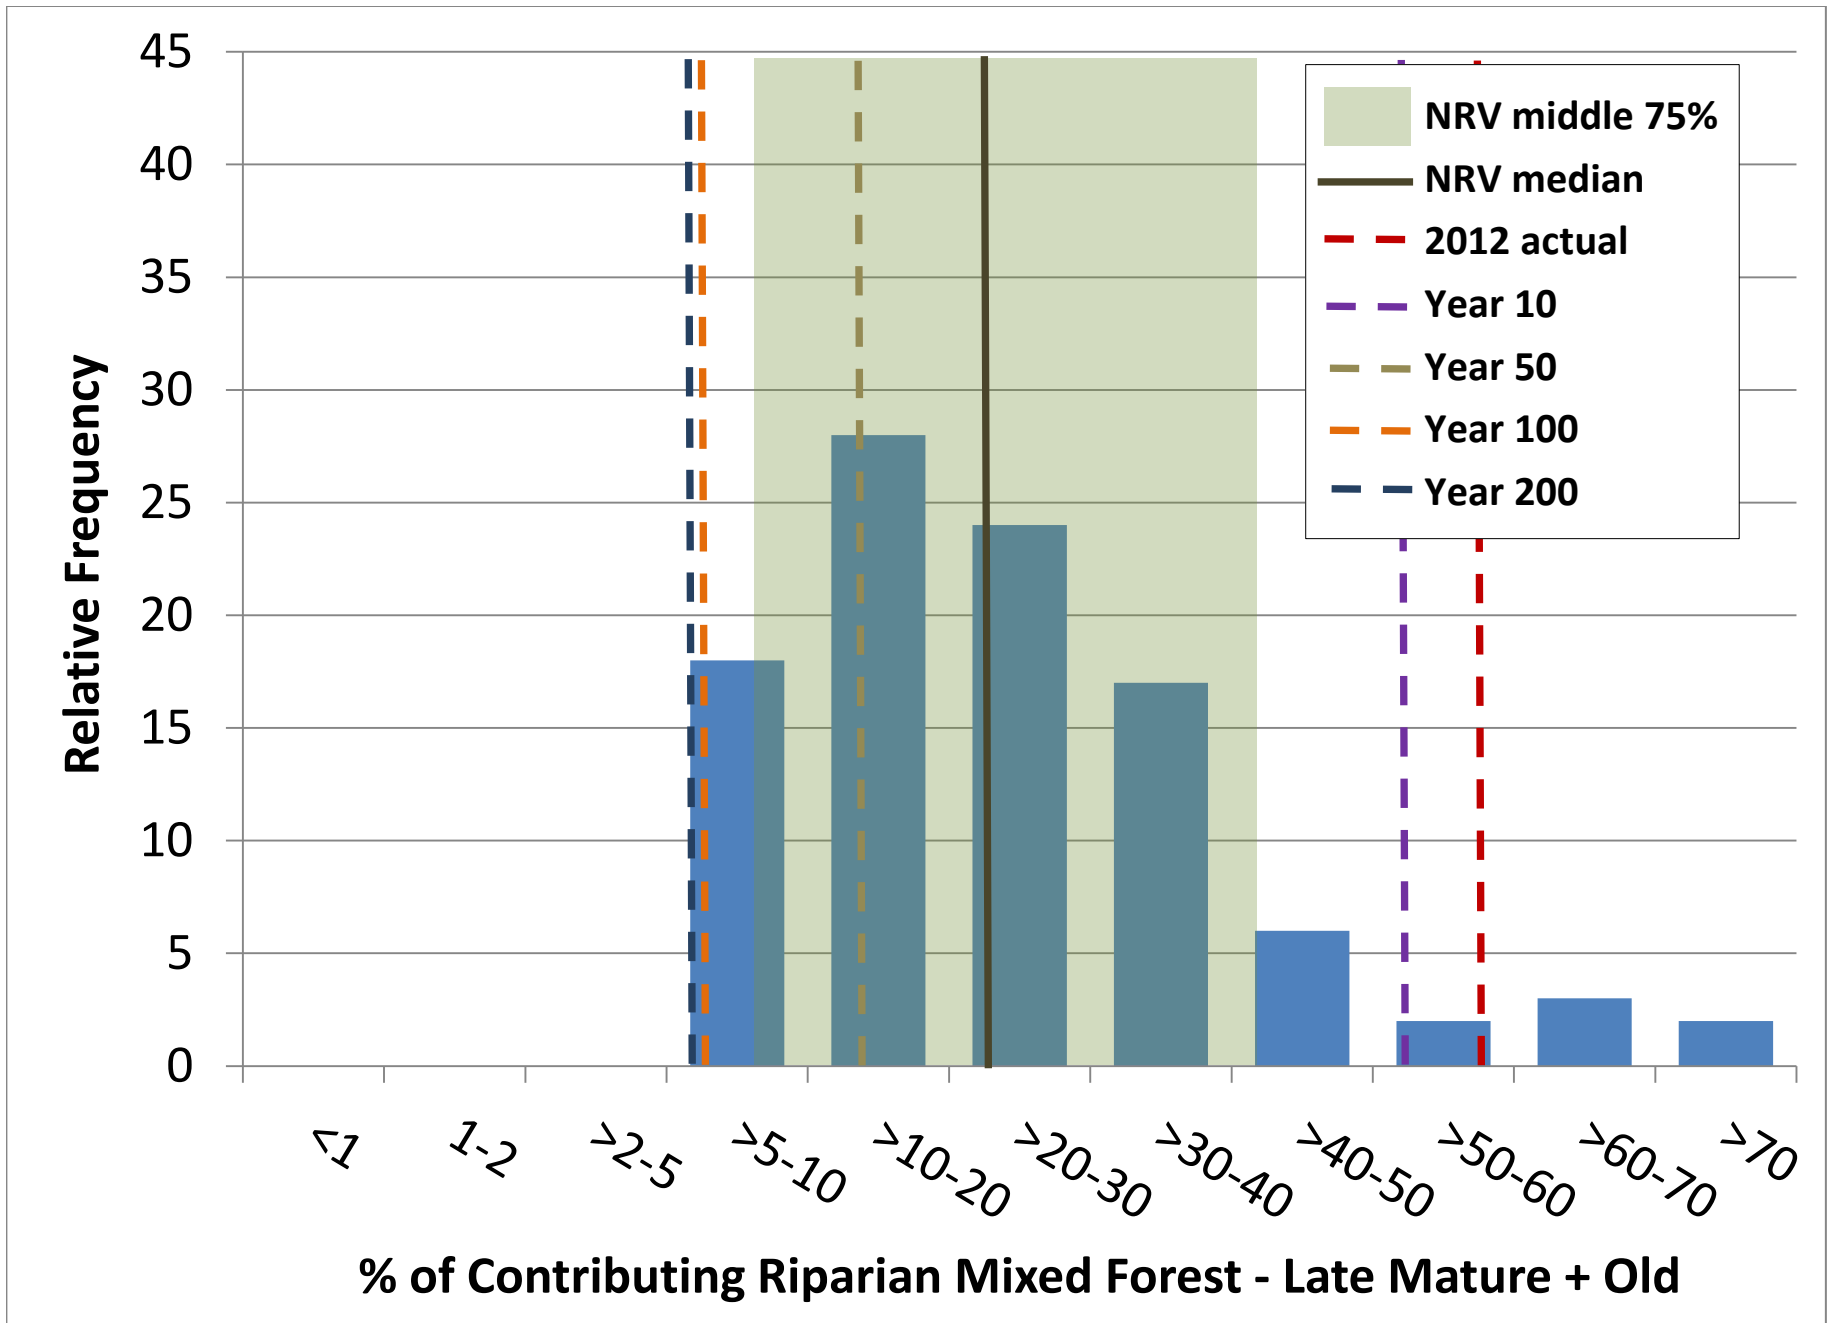

**% of Contrib. Upland White Spruce Forest - Late Mature + Old**

min	2.8	5.7	2.7	6.0	2.7	6.4	3.6	6.7	1.9	6.0	2.3	5.9
q1	9.6	18.0	10.8	13.4	8.4	18.7	9.4	15.6	9.5	20.0	9.5	13.4
median	20.1	27.0	17.8	24.9	18.6	27.6	18.2	26.0	17.4	29.4	17.1	23.3
q3	35.2	39.5	28.4	35.2	32.4	39.3	27.7	38.0	30.4	39.1	27.2	38.9
max	70.3	68.5	48.7	73.0	68.7	70.1	50.9	73.5	67.8	68.5	49.8	69.3
average	24.6	29.4	19.5	26.6	22.6	29.9	19.6	27.9	23.5	30.8	19.4	26.2
s.d	17.8	14.8	11.8	15.2	16.9	15.0	11.9	15.3	17.3	14.9	11.8	15.1
var	315.8	217.8	139.0	231.4	285.7	224.9	140.6	234.5	300.4	223.1	140.0	228.2
12.5th pct	5.7	12.8	5.8	10.0	4.9	12.4	5.9	10.8	5.2	14.4	6.5	9.2
87.5th pct	50.0	47.1	35.4	44.0	47.3	48.1	35.9	46.5	49.2	49.6	36.2	44.1
2012	12.0	12.0	12.0	12.0	12.0	12.0	12.0	12.0	12.0	12.0	12.0	12.0

No hectares summary converted from pct from above

Totals

	rip				upland				wetland			
	y	p	em	LM + O	y	p	em	LM + O	y	p	em	LM + O
#pixels	29,670	29,670	29,670	29,670	138,228	138,228	138,228	138,228	864	864	864	864
No. ha	118,680	118,680	118,680	118,680	552,912	552,912	552,912	552,912	3,456	3,456	3,456	3,456
min	3,272	6,736	3,168	7,156	14,924	35,136	20,032	36,984	64	208	80	204
max	83,408	81,316	57,804	86,624	379,840	387,764	281,600	406,248	2,344	2,368	1,720	2,396
median	23,876	32,102	21,078	29,610	102,892	152,836	100,354	143,690	600	1,016	590	804
average	29,197	34,862	23,084	31,537	125,099	165,300	108,433	154,079	813	1,065	671	907