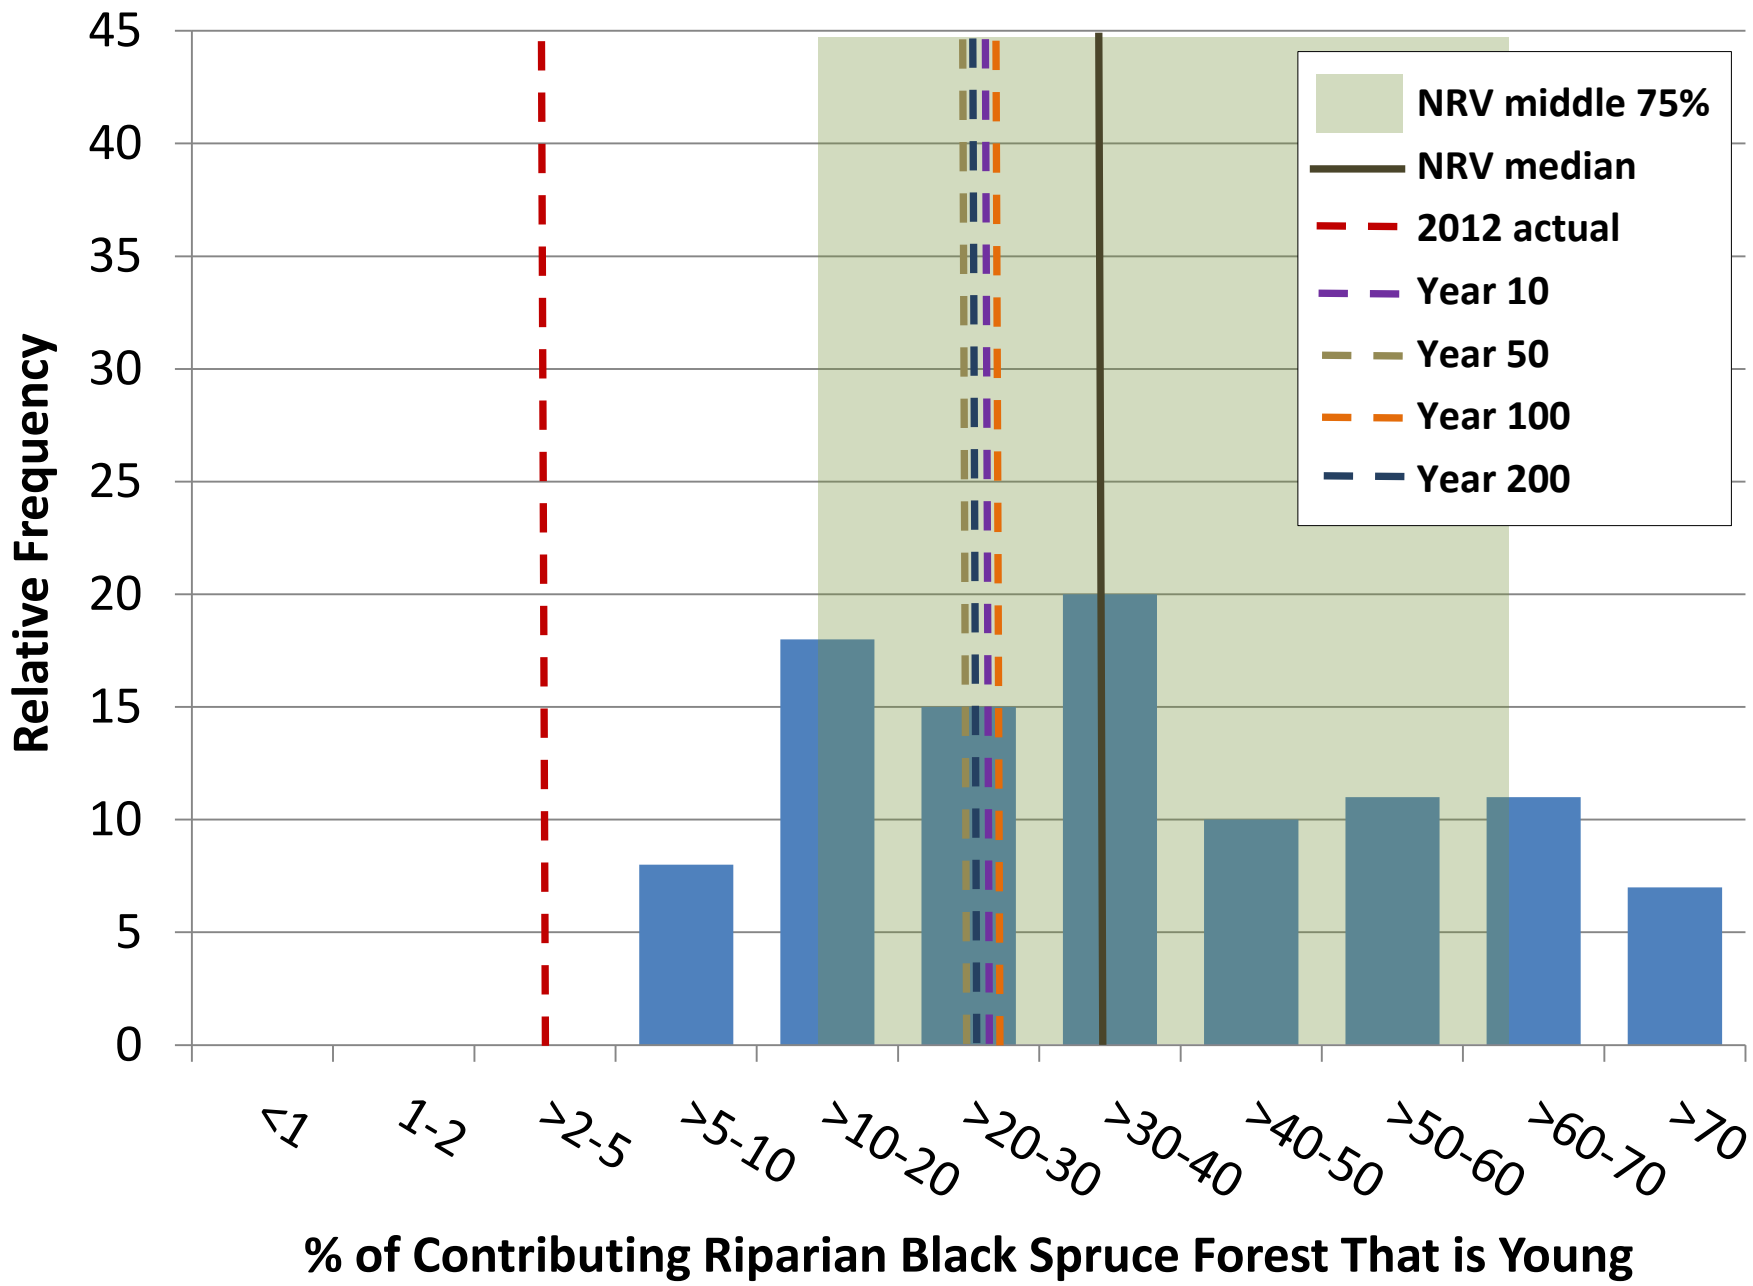

**% of Contrib. Upland White Spruce Forest - Late Mature + Old**

min	2.8	5.7	2.7	6.0	2.7	6.4	3.6	6.7	1.9	6.0	2.3	5.9
q1	9.6	18.0	10.8	13.4	8.4	18.7	9.4	15.6	9.5	20.0	9.5	13.4
median	20.1	27.0	17.8	24.9	18.6	27.6	18.2	26.0	17.4	29.4	17.1	23.3
q3	35.2	39.5	28.4	35.2	32.4	39.3	27.7	38.0	30.4	39.1	27.2	38.9
max	70.3	68.5	48.7	73.0	68.7	70.1	50.9	73.5	67.8	68.5	49.8	69.3
average	24.6	29.4	19.5	26.6	22.6	29.9	19.6	27.9	23.5	30.8	19.4	26.2
s.d	17.8	14.8	11.8	15.2	16.9	15.0	11.9	15.3	17.3	14.9	11.8	15.1
var	315.8	217.8	139.0	231.4	285.7	224.9	140.6	234.5	300.4	223.1	140.0	228.2
12.5th pct	5.7	12.8	5.8	10.0	4.9	12.4	5.9	10.8	5.2	14.4	6.5	9.2
87.5th pct	50.0	47.1	35.4	44.0	47.3	48.1	35.9	46.5	49.2	49.6	36.2	44.1
2012	12.0	12.0	12.0	12.0	12.0	12.0	12.0	12.0	12.0	12.0	12.0	12.0

No hectares summary converted from pct from above

Totals

	rip				upland				wetland			
	y	p	em	LM + O	y	p	em	LM + O	y	p	em	LM + O
#pixels	29,670	29,670	29,670	29,670	138,228	138,228	138,228	138,228	864	864	864	864
No. ha	118,680	118,680	118,680	118,680	552,912	552,912	552,912	552,912	3,456	3,456	3,456	3,456
min	3,272	6,736	3,168	7,156	14,924	35,136	20,032	36,984	64	208	80	204
max	83,408	81,316	57,804	86,624	379,840	387,764	281,600	406,248	2,344	2,368	1,720	2,396
median	23,876	32,102	21,078	29,610	102,892	152,836	100,354	143,690	600	1,016	590	804
average	29,197	34,862	23,084	31,537	125,099	165,300	108,433	154,079	813	1,065	671	907