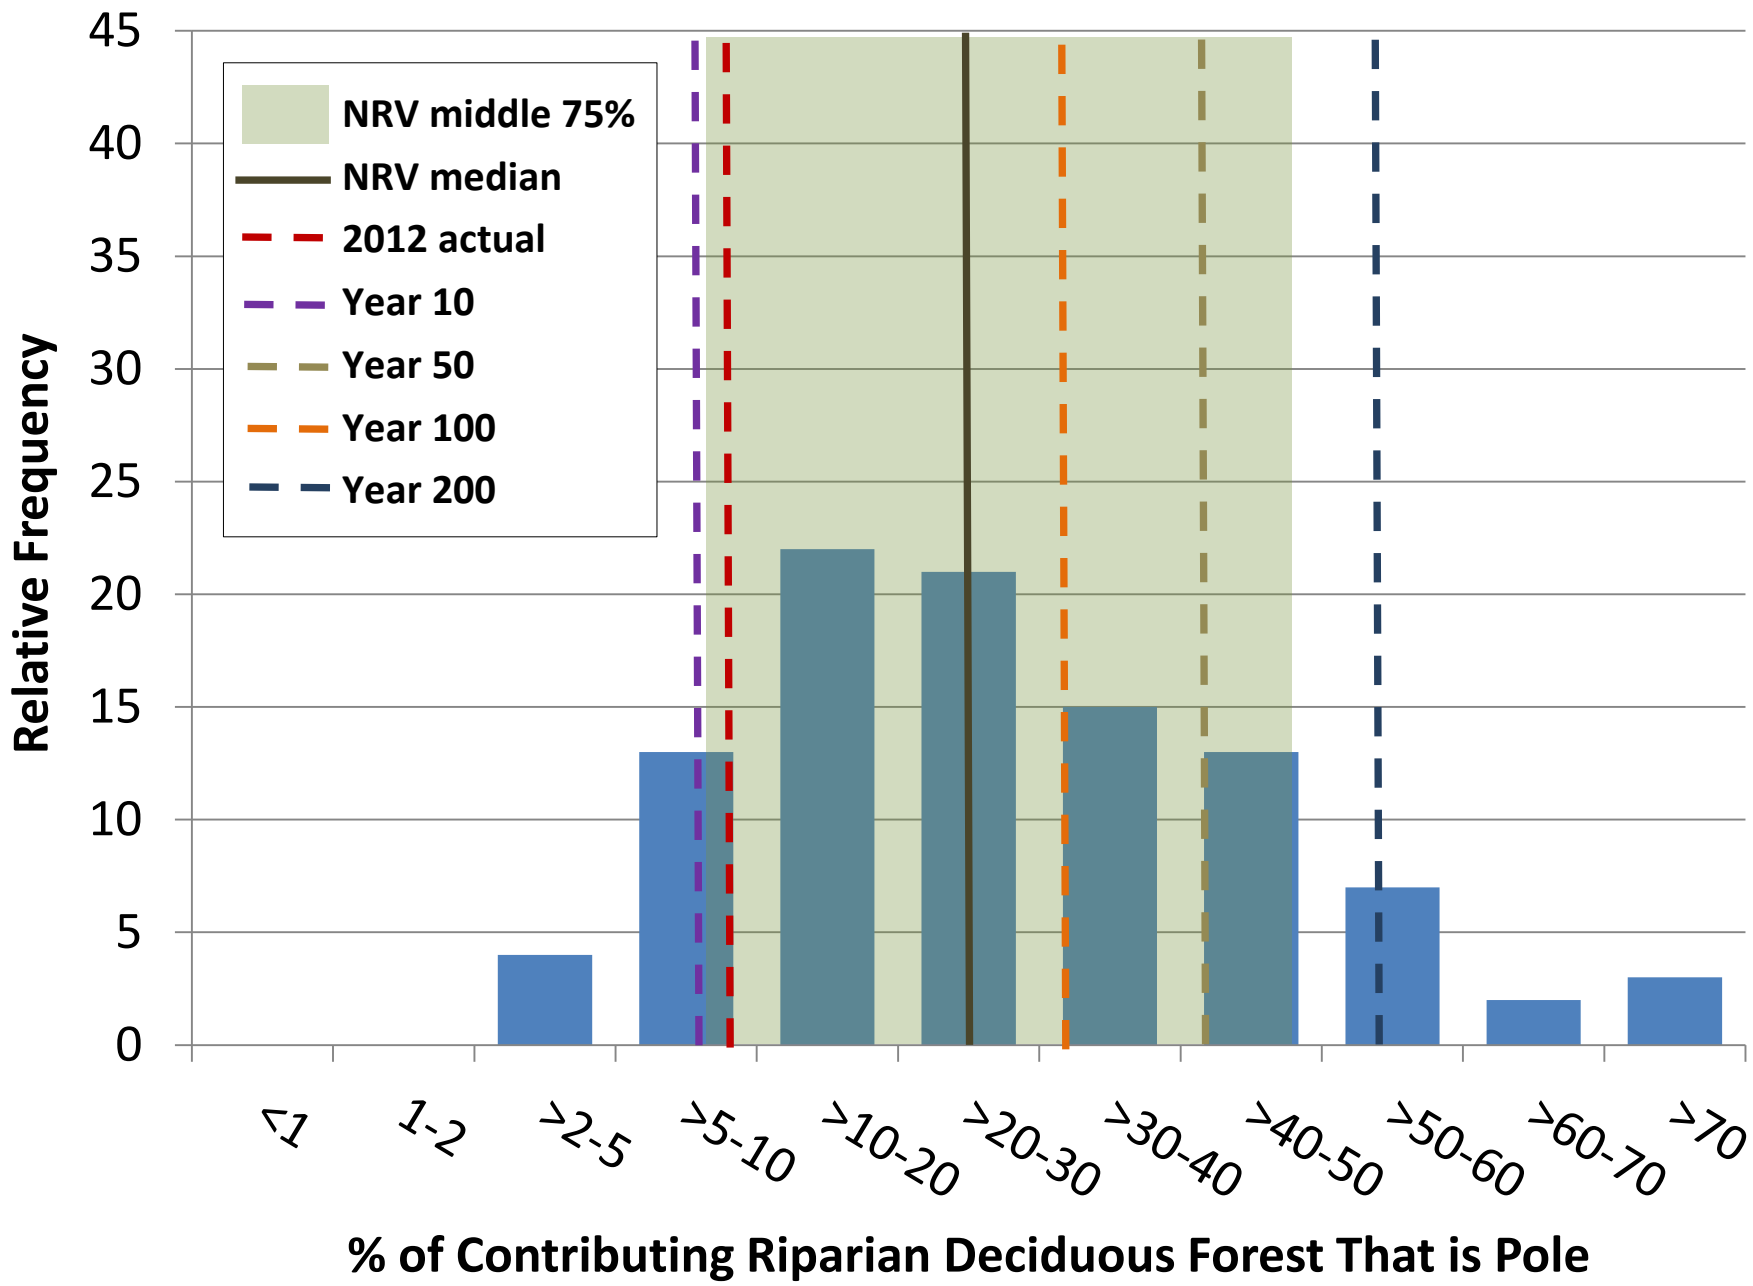

**% of Contrib. Upland White Spruce Forest - Late Mature + Old**

min	2.8	5.7	2.7	6.0	2.7	6.4	3.6	6.7	1.9	6.0	2.3	5.9
q1	9.6	18.0	10.8	13.4	8.4	18.7	9.4	15.6	9.5	20.0	9.5	13.4
median	20.1	27.0	17.8	24.9	18.6	27.6	18.2	26.0	17.4	29.4	17.1	23.3
q3	35.2	39.5	28.4	35.2	32.4	39.3	27.7	38.0	30.4	39.1	27.2	38.9
max	70.3	68.5	48.7	73.0	68.7	70.1	50.9	73.5	67.8	68.5	49.8	69.3
average	24.6	29.4	19.5	26.6	22.6	29.9	19.6	27.9	23.5	30.8	19.4	26.2
s.d	17.8	14.8	11.8	15.2	16.9	15.0	11.9	15.3	17.3	14.9	11.8	15.1
var	315.8	217.8	139.0	231.4	285.7	224.9	140.6	234.5	300.4	223.1	140.0	228.2
12.5th pct	5.7	12.8	5.8	10.0	4.9	12.4	5.9	10.8	5.2	14.4	6.5	9.2
87.5th pct	50.0	47.1	35.4	44.0	47.3	48.1	35.9	46.5	49.2	49.6	36.2	44.1
2012	12.0	12.0	12.0	12.0	12.0	12.0	12.0	12.0	12.0	12.0	12.0	12.0

No hectares summary converted from pct from above

Totals

	rip				upland				wetland			
	y	p	em	LM + O	y	p	em	LM + O	y	p	em	LM + O
#pixels	29,670	29,670	29,670	29,670	138,228	138,228	138,228	138,228	864	864	864	864
No. ha	118,680	118,680	118,680	118,680	552,912	552,912	552,912	552,912	3,456	3,456	3,456	3,456
min	3,272	6,736	3,168	7,156	14,924	35,136	20,032	36,984	64	208	80	204
max	83,408	81,316	57,804	86,624	379,840	387,764	281,600	406,248	2,344	2,368	1,720	2,396
median	23,876	32,102	21,078	29,610	102,892	152,836	100,354	143,690	600	1,016	590	804
average	29,197	34,862	23,084	31,537	125,099	165,300	108,433	154,079	813	1,065	671	907