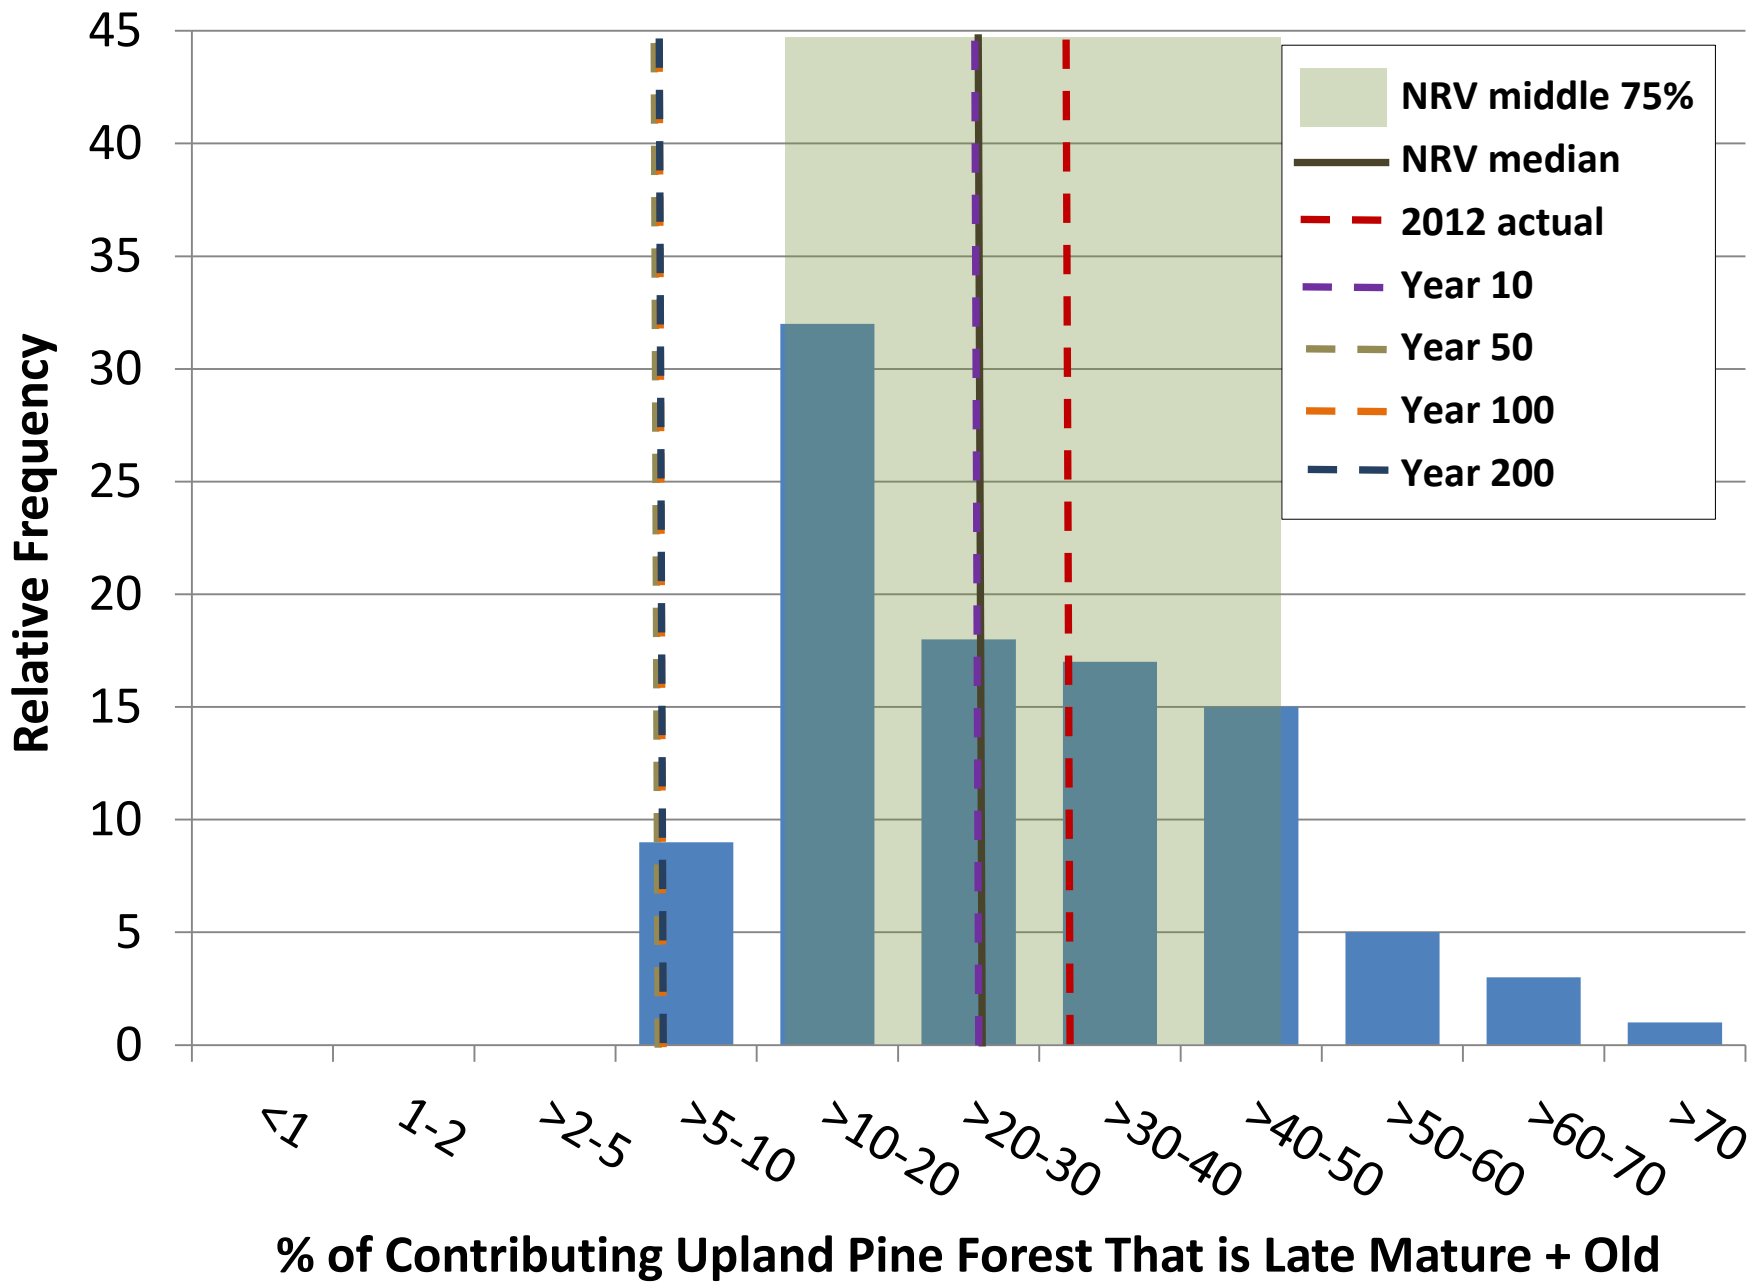

**% of Contrib. Upland White Spruce Forest - Late Mature + Old**

min	2.8	5.7	2.7	6.0	2.7	6.4	3.6	6.7	1.9	6.0	2.3	5.9
q1	9.6	18.0	10.8	13.4	8.4	18.7	9.4	15.6	9.5	20.0	9.5	13.4
median	20.1	27.0	17.8	24.9	18.6	27.6	18.2	26.0	17.4	29.4	17.1	23.3
q3	35.2	39.5	28.4	35.2	32.4	39.3	27.7	38.0	30.4	39.1	27.2	38.9
max	70.3	68.5	48.7	73.0	68.7	70.1	50.9	73.5	67.8	68.5	49.8	69.3
average	24.6	29.4	19.5	26.6	22.6	29.9	19.6	27.9	23.5	30.8	19.4	26.2
s.d	17.8	14.8	11.8	15.2	16.9	15.0	11.9	15.3	17.3	14.9	11.8	15.1
var	315.8	217.8	139.0	231.4	285.7	224.9	140.6	234.5	300.4	223.1	140.0	228.2
12.5th pct	5.7	12.8	5.8	10.0	4.9	12.4	5.9	10.8	5.2	14.4	6.5	9.2
87.5th pct	50.0	47.1	35.4	44.0	47.3	48.1	35.9	46.5	49.2	49.6	36.2	44.1
2012	12.0	12.0	12.0	12.0	12.0	12.0	12.0	12.0	12.0	12.0	12.0	12.0

No hectares summary converted from pct from above

Totals

	rip				upland				wetland			
	y	p	em	LM + O	y	p	em	LM + O	y	p	em	LM + O
#pixels	29,670	29,670	29,670	29,670	138,228	138,228	138,228	138,228	864	864	864	864
No. ha	118,680	118,680	118,680	118,680	552,912	552,912	552,912	552,912	3,456	3,456	3,456	3,456
min	3,272	6,736	3,168	7,156	14,924	35,136	20,032	36,984	64	208	80	204
max	83,408	81,316	57,804	86,624	379,840	387,764	281,600	406,248	2,344	2,368	1,720	2,396
median	23,876	32,102	21,078	29,610	102,892	152,836	100,354	143,690	600	1,016	590	804
average	29,197	34,862	23,084	31,537	125,099	165,300	108,433	154,079	813	1,065	671	907