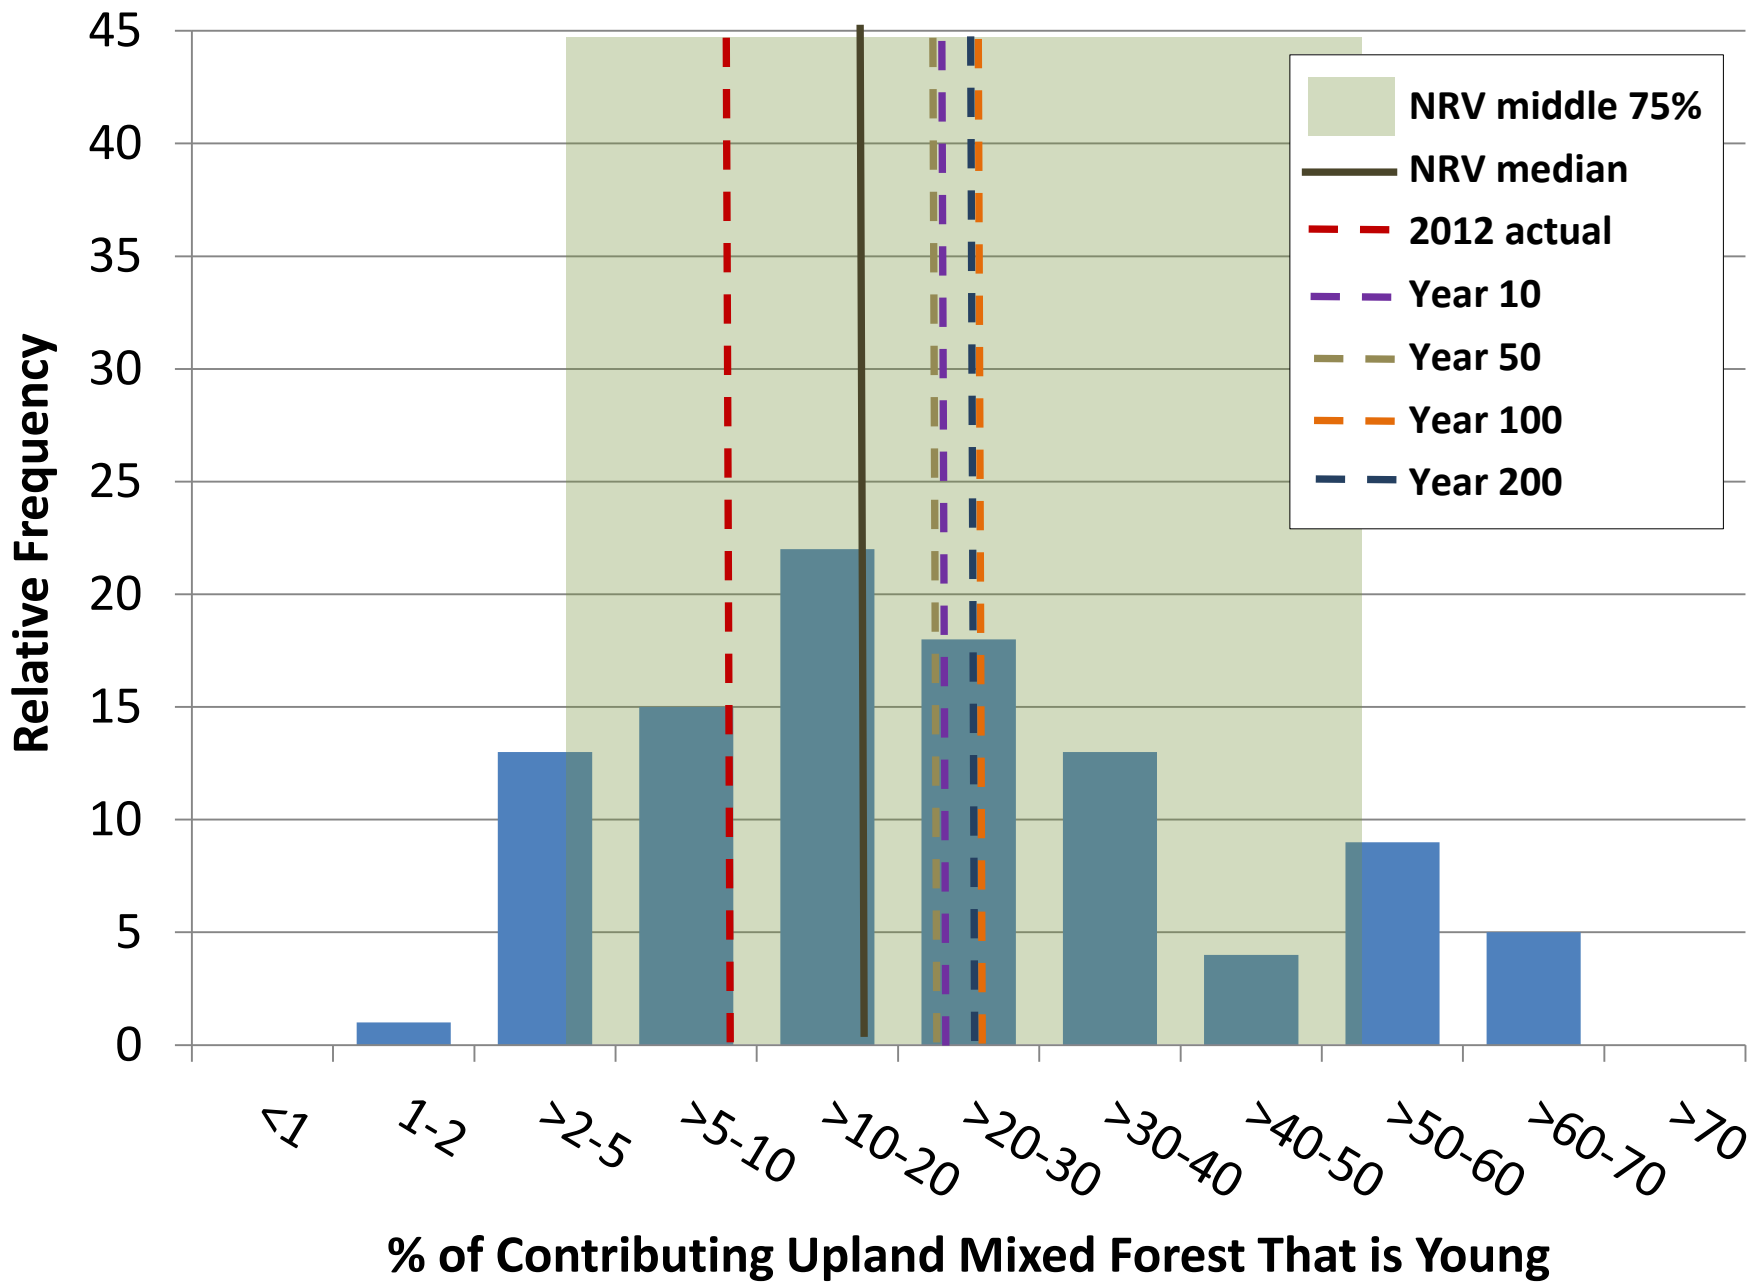

**% of Contrib. Upland White Spruce Forest - Late Mature + Old**

min	2.8	5.7	2.7	6.0	2.7	6.4	3.6	6.7	1.9	6.0	2.3	5.9
q1	9.6	18.0	10.8	13.4	8.4	18.7	9.4	15.6	9.5	20.0	9.5	13.4
median	20.1	27.0	17.8	24.9	18.6	27.6	18.2	26.0	17.4	29.4	17.1	23.3
q3	35.2	39.5	28.4	35.2	32.4	39.3	27.7	38.0	30.4	39.1	27.2	38.9
max	70.3	68.5	48.7	73.0	68.7	70.1	50.9	73.5	67.8	68.5	49.8	69.3
average	24.6	29.4	19.5	26.6	22.6	29.9	19.6	27.9	23.5	30.8	19.4	26.2
s.d	17.8	14.8	11.8	15.2	16.9	15.0	11.9	15.3	17.3	14.9	11.8	15.1
var	315.8	217.8	139.0	231.4	285.7	224.9	140.6	234.5	300.4	223.1	140.0	228.2
12.5th pct	5.7	12.8	5.8	10.0	4.9	12.4	5.9	10.8	5.2	14.4	6.5	9.2
87.5th pct	50.0	47.1	35.4	44.0	47.3	48.1	35.9	46.5	49.2	49.6	36.2	44.1
2012	12.0	12.0	12.0	12.0	12.0	12.0	12.0	12.0	12.0	12.0	12.0	12.0

No hectares summary converted from pct from above

Totals

	rip				upland				wetland			
	y	p	em	LM + O	y	p	em	LM + O	y	p	em	LM + O
#pixels	29,670	29,670	29,670	29,670	138,228	138,228	138,228	138,228	864	864	864	864
No. ha	118,680	118,680	118,680	118,680	552,912	552,912	552,912	552,912	3,456	3,456	3,456	3,456
min	3,272	6,736	3,168	7,156	14,924	35,136	20,032	36,984	64	208	80	204
max	83,408	81,316	57,804	86,624	379,840	387,764	281,600	406,248	2,344	2,368	1,720	2,396
median	23,876	32,102	21,078	29,610	102,892	152,836	100,354	143,690	600	1,016	590	804
average	29,197	34,862	23,084	31,537	125,099	165,300	108,433	154,079	813	1,065	671	907