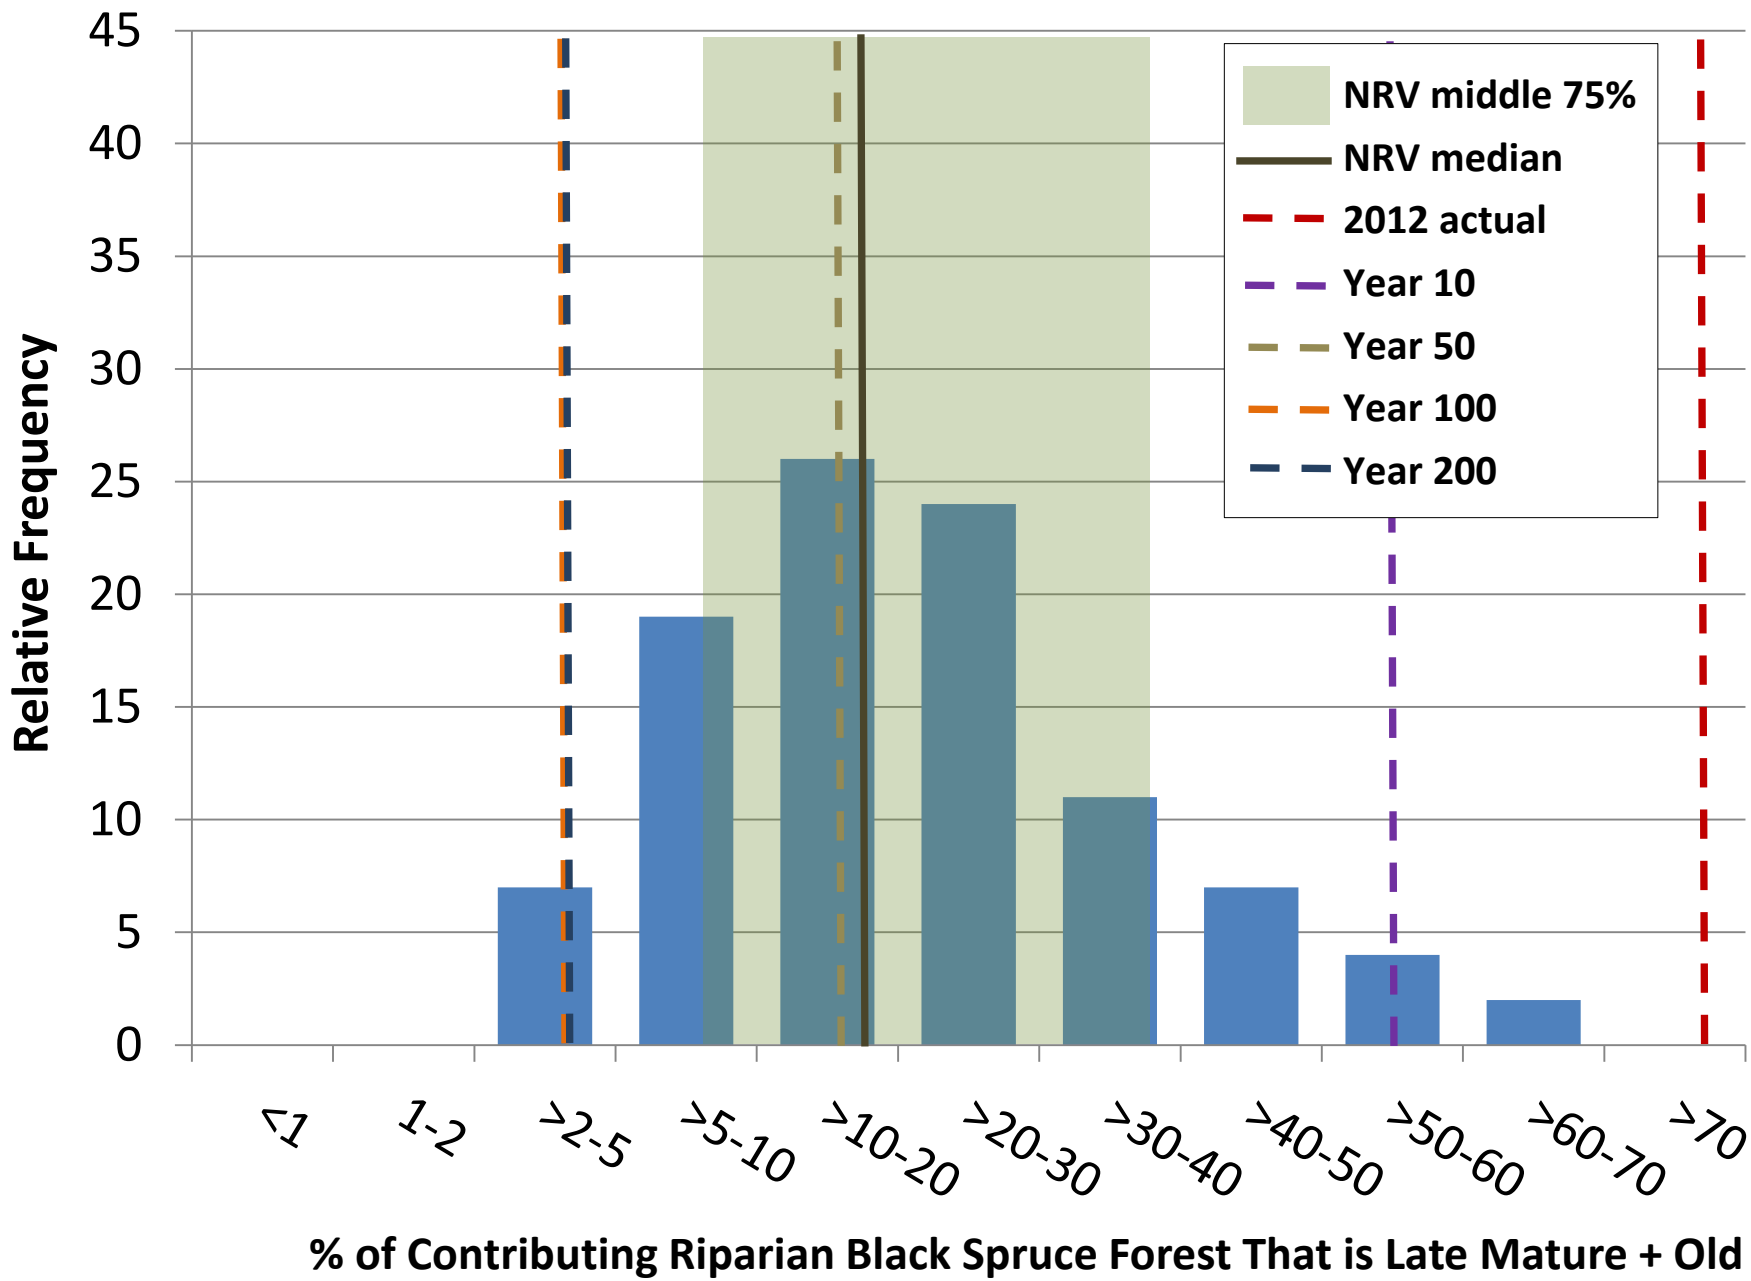

**% of Contrib. Upland White Spruce Forest - Late Mature + Old**

min	2.8	5.7	2.7	6.0	2.7	6.4	3.6	6.7	1.9	6.0	2.3	5.9
q1	9.6	18.0	10.8	13.4	8.4	18.7	9.4	15.6	9.5	20.0	9.5	13.4
median	20.1	27.0	17.8	24.9	18.6	27.6	18.2	26.0	17.4	29.4	17.1	23.3
q3	35.2	39.5	28.4	35.2	32.4	39.3	27.7	38.0	30.4	39.1	27.2	38.9
max	70.3	68.5	48.7	73.0	68.7	70.1	50.9	73.5	67.8	68.5	49.8	69.3
average	24.6	29.4	19.5	26.6	22.6	29.9	19.6	27.9	23.5	30.8	19.4	26.2
s.d	17.8	14.8	11.8	15.2	16.9	15.0	11.9	15.3	17.3	14.9	11.8	15.1
var	315.8	217.8	139.0	231.4	285.7	224.9	140.6	234.5	300.4	223.1	140.0	228.2
12.5th pct	5.7	12.8	5.8	10.0	4.9	12.4	5.9	10.8	5.2	14.4	6.5	9.2
87.5th pct	50.0	47.1	35.4	44.0	47.3	48.1	35.9	46.5	49.2	49.6	36.2	44.1
2012	12.0	12.0	12.0	12.0	12.0	12.0	12.0	12.0	12.0	12.0	12.0	12.0

No hectares summary converted from pct from above

Totals

	rip				upland				wetland			
	y	p	em	LM + O	y	p	em	LM + O	y	p	em	LM + O
#pixels	29,670	29,670	29,670	29,670	138,228	138,228	138,228	138,228	864	864	864	864
No. ha	118,680	118,680	118,680	118,680	552,912	552,912	552,912	552,912	3,456	3,456	3,456	3,456
min	3,272	6,736	3,168	7,156	14,924	35,136	20,032	36,984	64	208	80	204
max	83,408	81,316	57,804	86,624	379,840	387,764	281,600	406,248	2,344	2,368	1,720	2,396
median	23,876	32,102	21,078	29,610	102,892	152,836	100,354	143,690	600	1,016	590	804
average	29,197	34,862	23,084	31,537	125,099	165,300	108,433	154,079	813	1,065	671	907