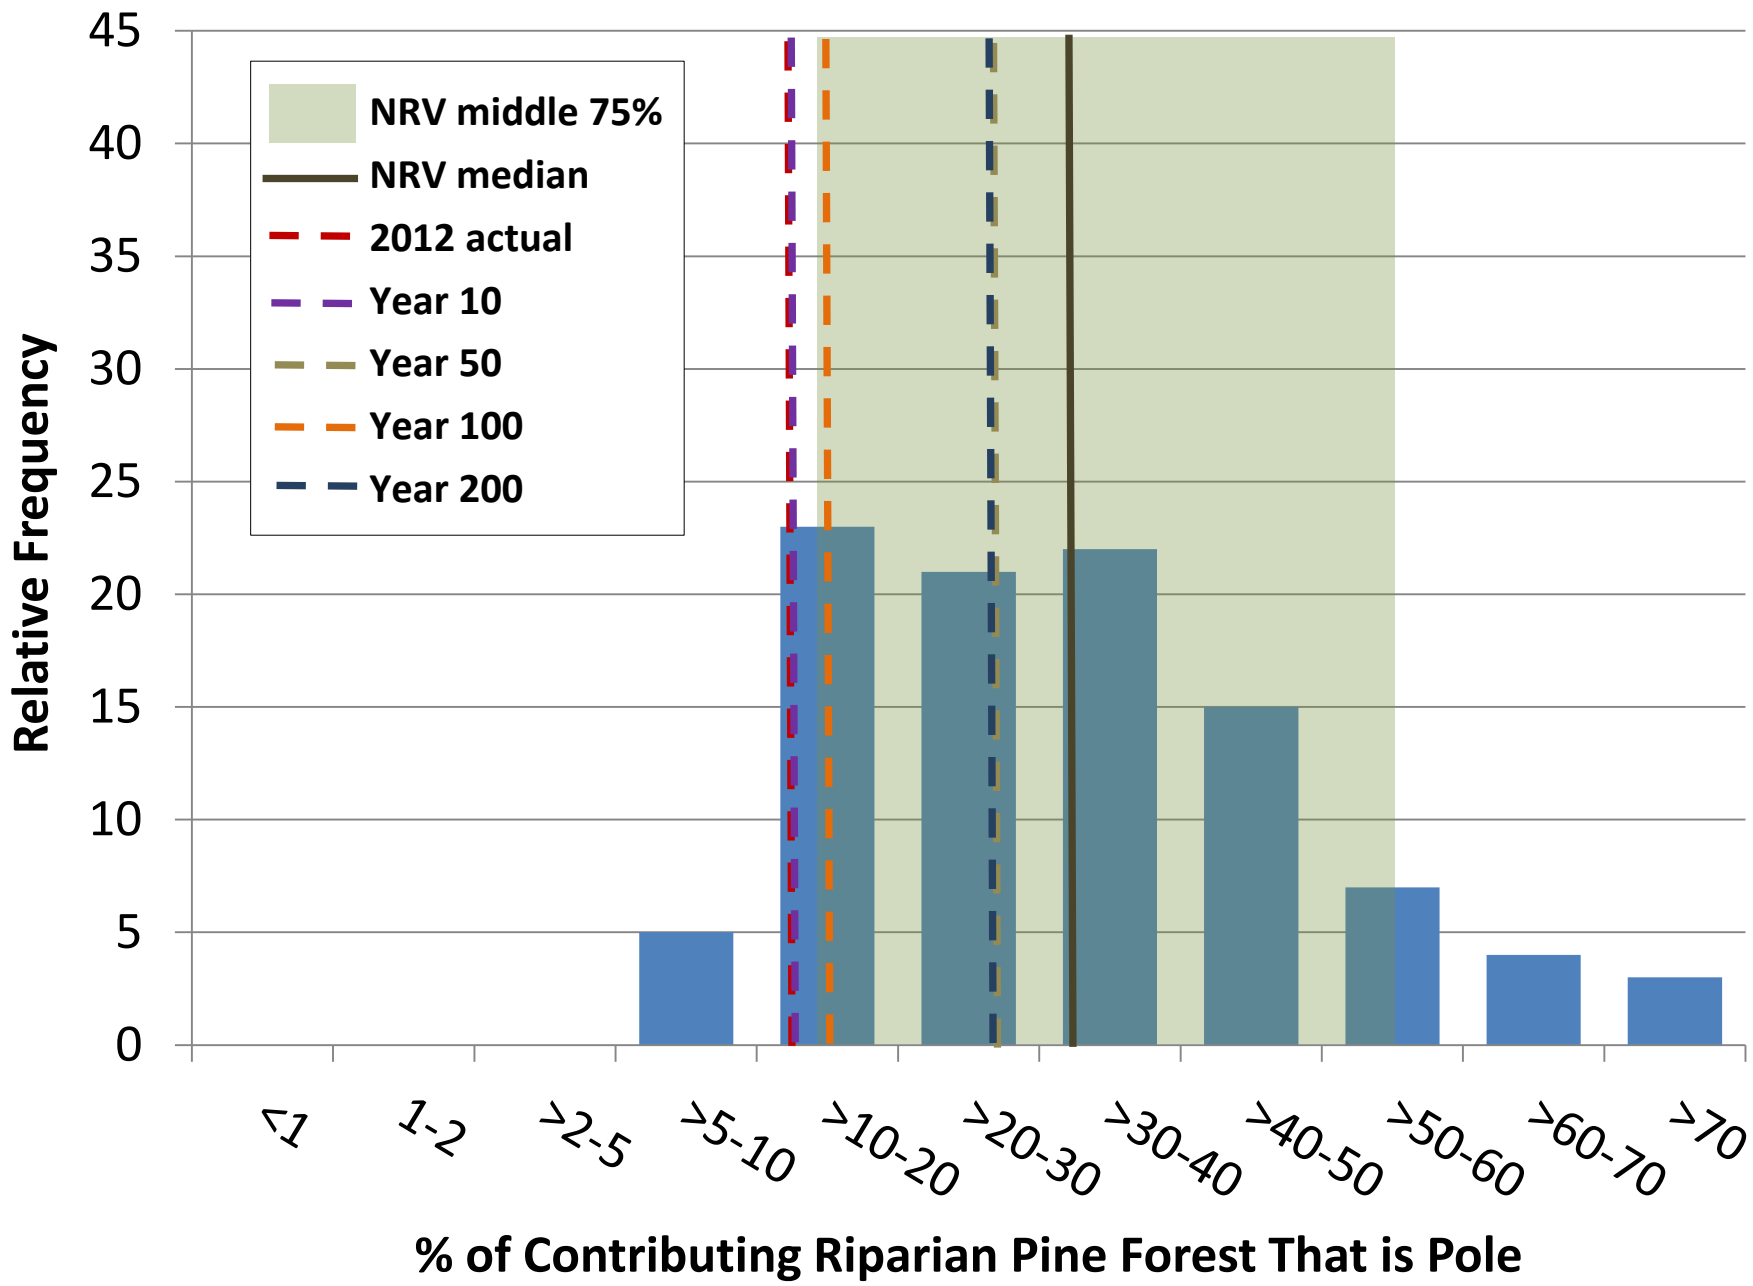

**% of Contrib. Upland White Spruce Forest - Late Mature + Old**

min	2.8	5.7	2.7	6.0	2.7	6.4	3.6	6.7	1.9	6.0	2.3	5.9
q1	9.6	18.0	10.8	13.4	8.4	18.7	9.4	15.6	9.5	20.0	9.5	13.4
median	20.1	27.0	17.8	24.9	18.6	27.6	18.2	26.0	17.4	29.4	17.1	23.3
q3	35.2	39.5	28.4	35.2	32.4	39.3	27.7	38.0	30.4	39.1	27.2	38.9
max	70.3	68.5	48.7	73.0	68.7	70.1	50.9	73.5	67.8	68.5	49.8	69.3
average	24.6	29.4	19.5	26.6	22.6	29.9	19.6	27.9	23.5	30.8	19.4	26.2
s.d	17.8	14.8	11.8	15.2	16.9	15.0	11.9	15.3	17.3	14.9	11.8	15.1
var	315.8	217.8	139.0	231.4	285.7	224.9	140.6	234.5	300.4	223.1	140.0	228.2
12.5th pct	5.7	12.8	5.8	10.0	4.9	12.4	5.9	10.8	5.2	14.4	6.5	9.2
87.5th pct	50.0	47.1	35.4	44.0	47.3	48.1	35.9	46.5	49.2	49.6	36.2	44.1
2012	12.0	12.0	12.0	12.0	12.0	12.0	12.0	12.0	12.0	12.0	12.0	12.0

No hectares summary converted from pct from above

Totals

	rip				upland				wetland			
	y	p	em	LM + O	y	p	em	LM + O	y	p	em	LM + O
#pixels	29,670	29,670	29,670	29,670	138,228	138,228	138,228	138,228	864	864	864	864
No. ha	118,680	118,680	118,680	118,680	552,912	552,912	552,912	552,912	3,456	3,456	3,456	3,456
min	3,272	6,736	3,168	7,156	14,924	35,136	20,032	36,984	64	208	80	204
max	83,408	81,316	57,804	86,624	379,840	387,764	281,600	406,248	2,344	2,368	1,720	2,396
median	23,876	32,102	21,078	29,610	102,892	152,836	100,354	143,690	600	1,016	590	804
average	29,197	34,862	23,084	31,537	125,099	165,300	108,433	154,079	813	1,065	671	907