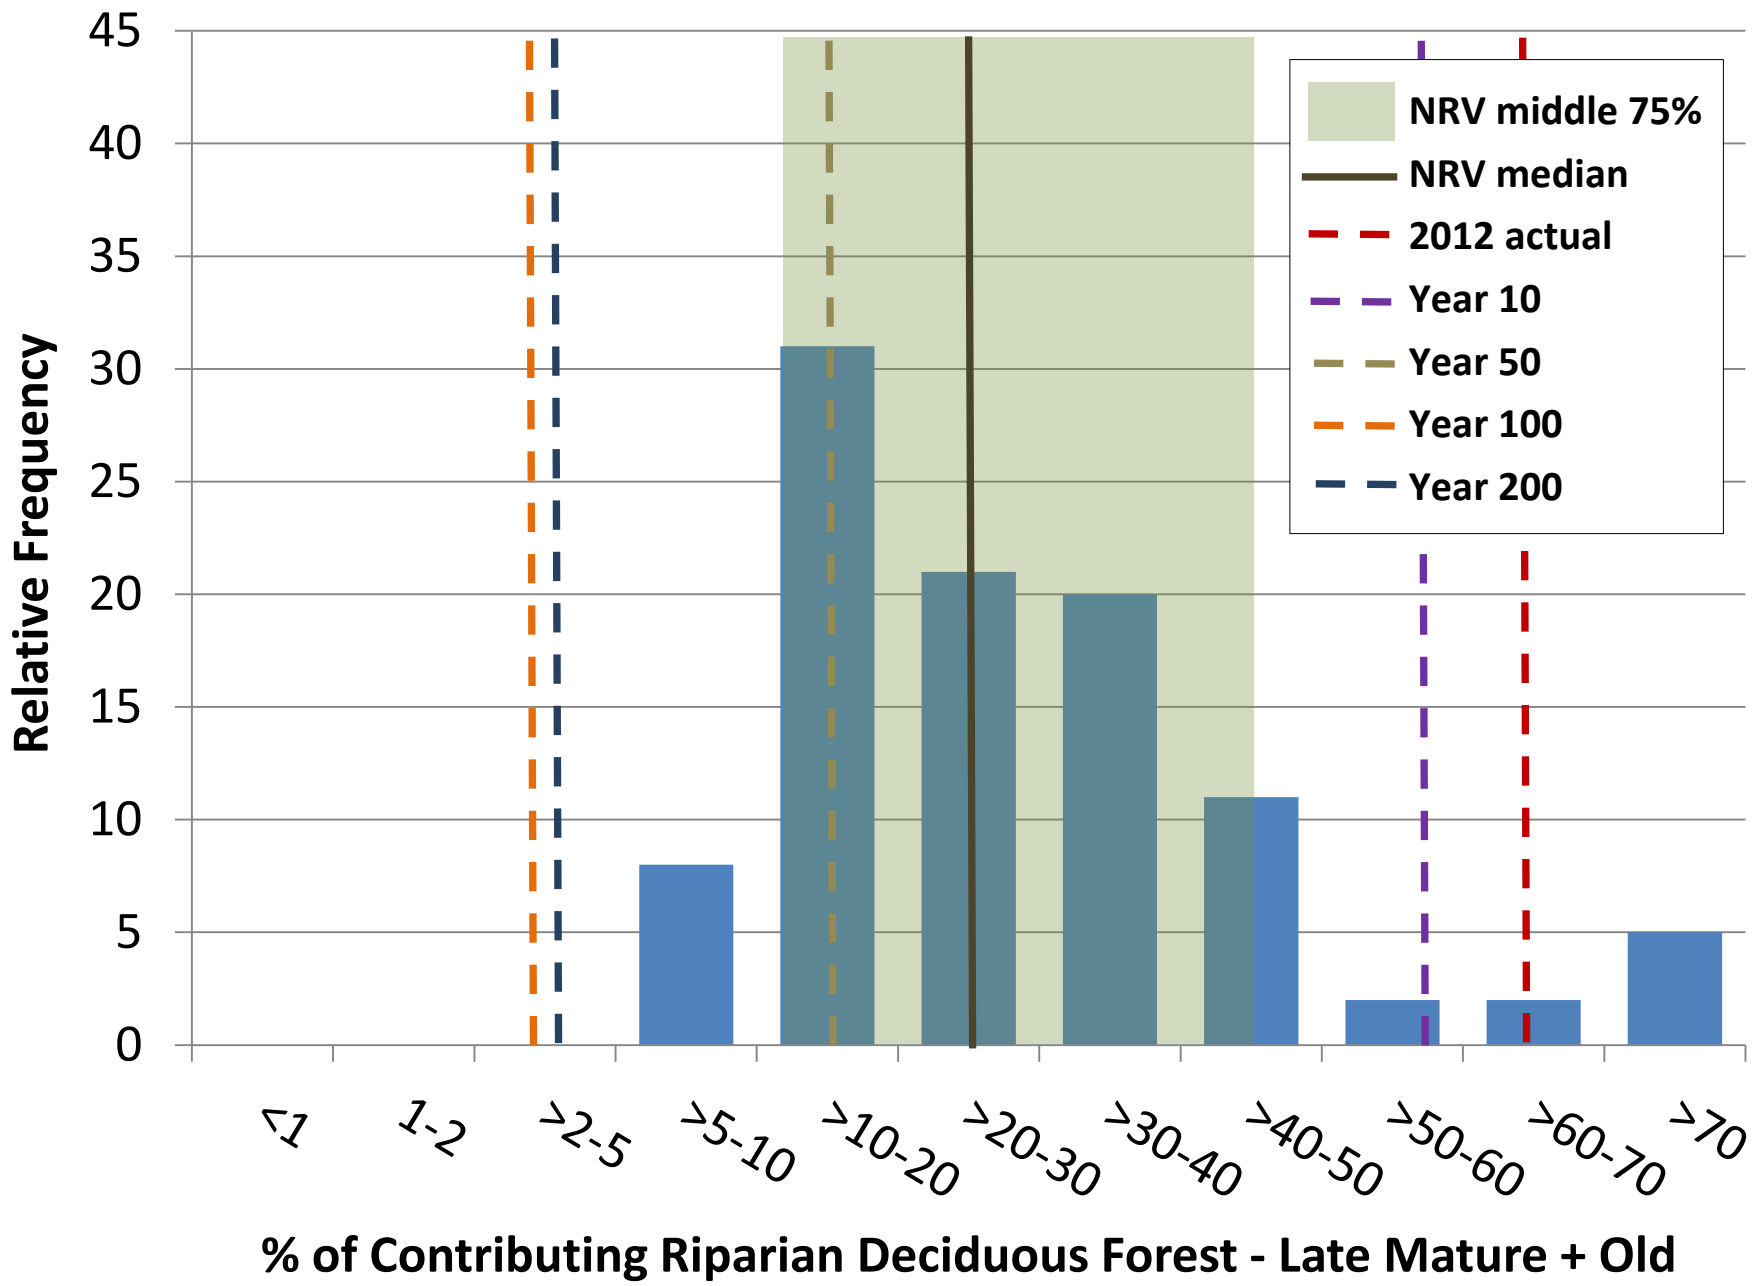

**% of Contrib. Upland White Spruce Forest - Late Mature + Old**

min	2.8	5.7	2.7	6.0	2.7	6.4	3.6	6.7	1.9	6.0	2.3	5.9
q1	9.6	18.0	10.8	13.4	8.4	18.7	9.4	15.6	9.5	20.0	9.5	13.4
median	20.1	27.0	17.8	24.9	18.6	27.6	18.2	26.0	17.4	29.4	17.1	23.3
q3	35.2	39.5	28.4	35.2	32.4	39.3	27.7	38.0	30.4	39.1	27.2	38.9
max	70.3	68.5	48.7	73.0	68.7	70.1	50.9	73.5	67.8	68.5	49.8	69.3
average	24.6	29.4	19.5	26.6	22.6	29.9	19.6	27.9	23.5	30.8	19.4	26.2
s.d	17.8	14.8	11.8	15.2	16.9	15.0	11.9	15.3	17.3	14.9	11.8	15.1
var	315.8	217.8	139.0	231.4	285.7	224.9	140.6	234.5	300.4	223.1	140.0	228.2
12.5th pct	5.7	12.8	5.8	10.0	4.9	12.4	5.9	10.8	5.2	14.4	6.5	9.2
87.5th pct	50.0	47.1	35.4	44.0	47.3	48.1	35.9	46.5	49.2	49.6	36.2	44.1
2012	12.0	12.0	12.0	12.0	12.0	12.0	12.0	12.0	12.0	12.0	12.0	12.0

No hectares summary converted from pct from above

Totals

	rip				upland				wetland			
	y	p	em	LM + O	y	p	em	LM + O	y	p	em	LM + O
#pixels	29,670	29,670	29,670	29,670	138,228	138,228	138,228	138,228	864	864	864	864
No. ha	118,680	118,680	118,680	118,680	552,912	552,912	552,912	552,912	3,456	3,456	3,456	3,456
min	3,272	6,736	3,168	7,156	14,924	35,136	20,032	36,984	64	208	80	204
max	83,408	81,316	57,804	86,624	379,840	387,764	281,600	406,248	2,344	2,368	1,720	2,396
median	23,876	32,102	21,078	29,610	102,892	152,836	100,354	143,690	600	1,016	590	804
average	29,197	34,862	23,084	31,537	125,099	165,300	108,433	154,079	813	1,065	671	907