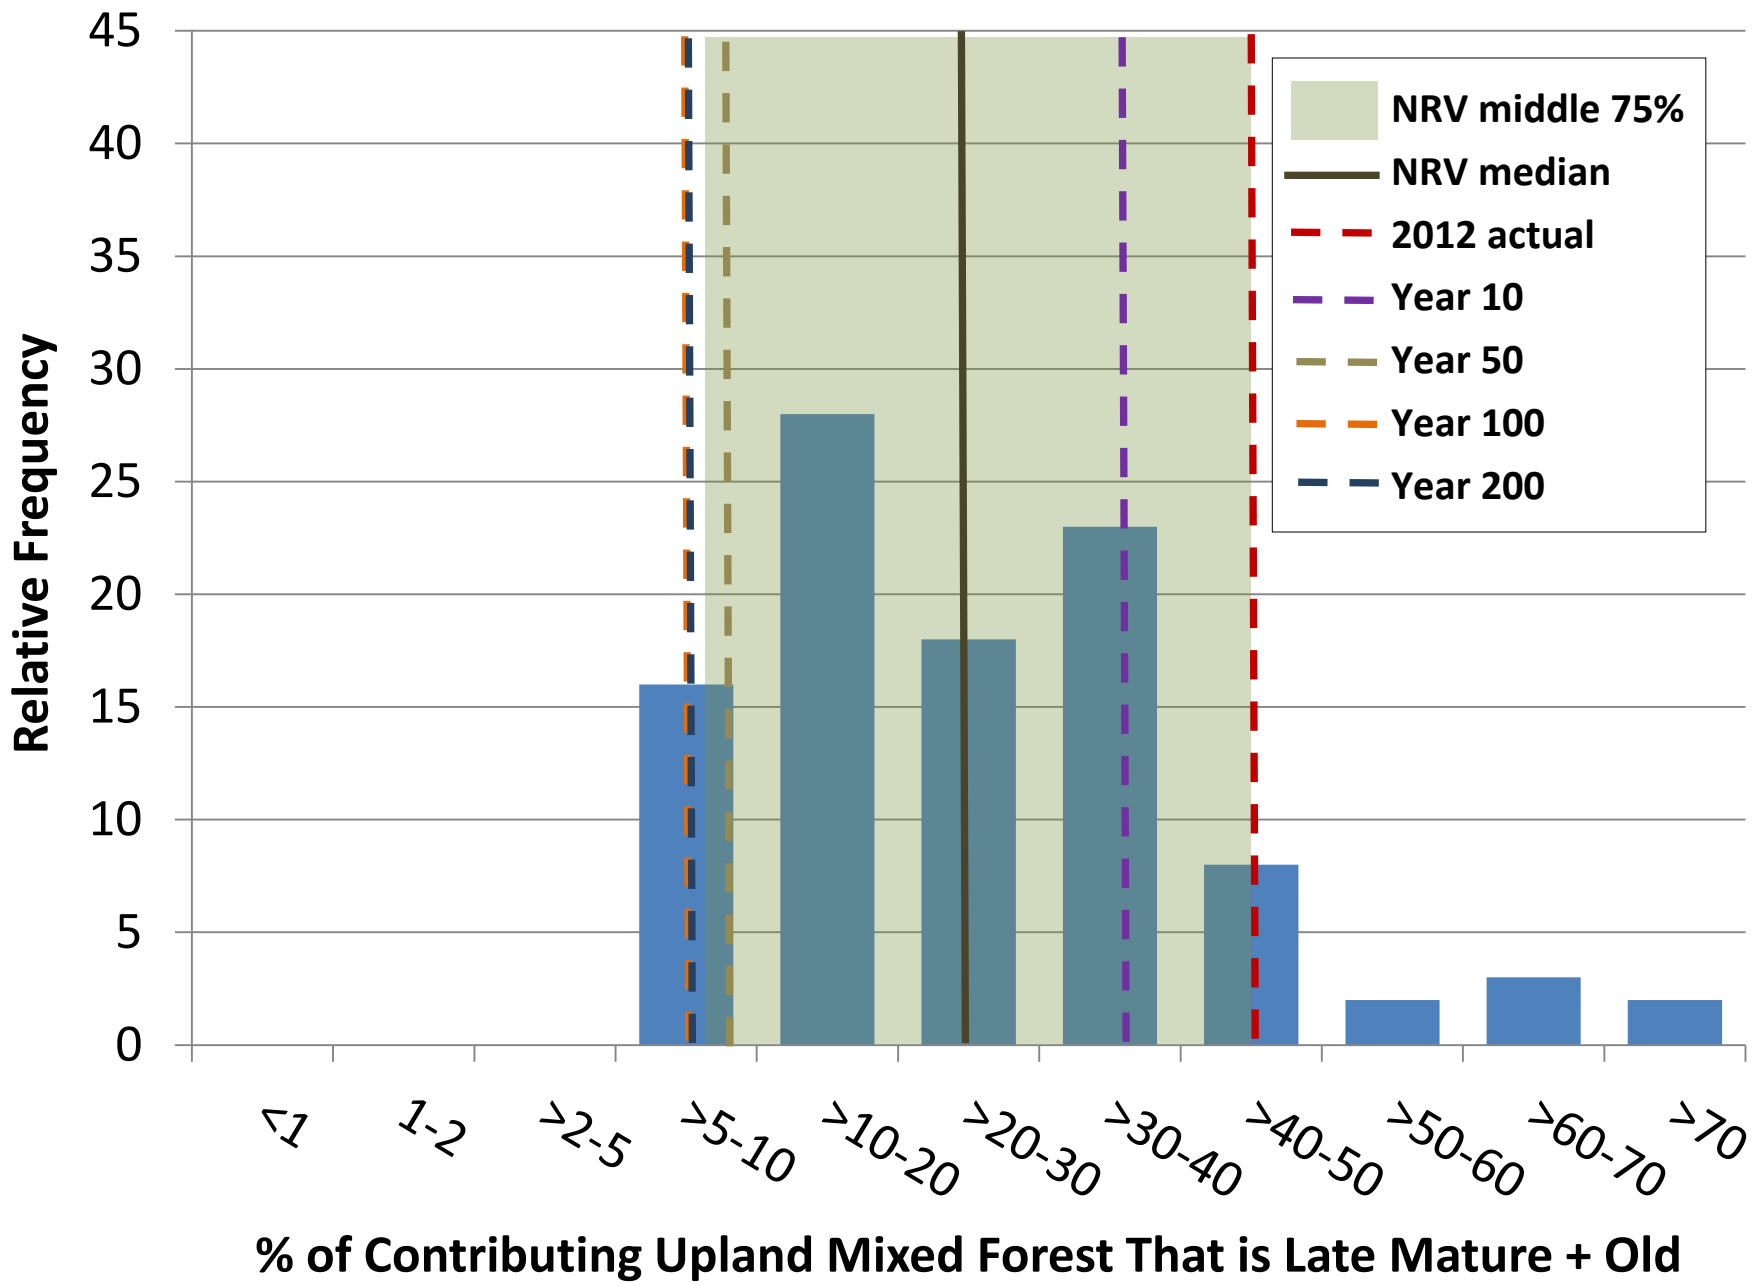

**% of Contrib. Upland White Spruce Forest - Late Mature + Old**

min	2.8	5.7	2.7	6.0	2.7	6.4	3.6	6.7	1.9	6.0	2.3	5.9
q1	9.6	18.0	10.8	13.4	8.4	18.7	9.4	15.6	9.5	20.0	9.5	13.4
median	20.1	27.0	17.8	24.9	18.6	27.6	18.2	26.0	17.4	29.4	17.1	23.3
q3	35.2	39.5	28.4	35.2	32.4	39.3	27.7	38.0	30.4	39.1	27.2	38.9
max	70.3	68.5	48.7	73.0	68.7	70.1	50.9	73.5	67.8	68.5	49.8	69.3
average	24.6	29.4	19.5	26.6	22.6	29.9	19.6	27.9	23.5	30.8	19.4	26.2
s.d	17.8	14.8	11.8	15.2	16.9	15.0	11.9	15.3	17.3	14.9	11.8	15.1
var	315.8	217.8	139.0	231.4	285.7	224.9	140.6	234.5	300.4	223.1	140.0	228.2
12.5th pct	5.7	12.8	5.8	10.0	4.9	12.4	5.9	10.8	5.2	14.4	6.5	9.2
87.5th pct	50.0	47.1	35.4	44.0	47.3	48.1	35.9	46.5	49.2	49.6	36.2	44.1
2012	12.0	12.0	12.0	12.0	12.0	12.0	12.0	12.0	12.0	12.0	12.0	12.0

No hectares summary converted from pct from above

Totals

	rip				upland				wetland			
	y	p	em	LM + O	y	p	em	LM + O	y	p	em	LM + O
#pixels	29,670	29,670	29,670	29,670	138,228	138,228	138,228	138,228	864	864	864	864
No. ha	118,680	118,680	118,680	118,680	552,912	552,912	552,912	552,912	3,456	3,456	3,456	3,456
min	3,272	6,736	3,168	7,156	14,924	35,136	20,032	36,984	64	208	80	204
max	83,408	81,316	57,804	86,624	379,840	387,764	281,600	406,248	2,344	2,368	1,720	2,396
median	23,876	32,102	21,078	29,610	102,892	152,836	100,354	143,690	600	1,016	590	804
average	29,197	34,862	23,084	31,537	125,099	165,300	108,433	154,079	813	1,065	671	907