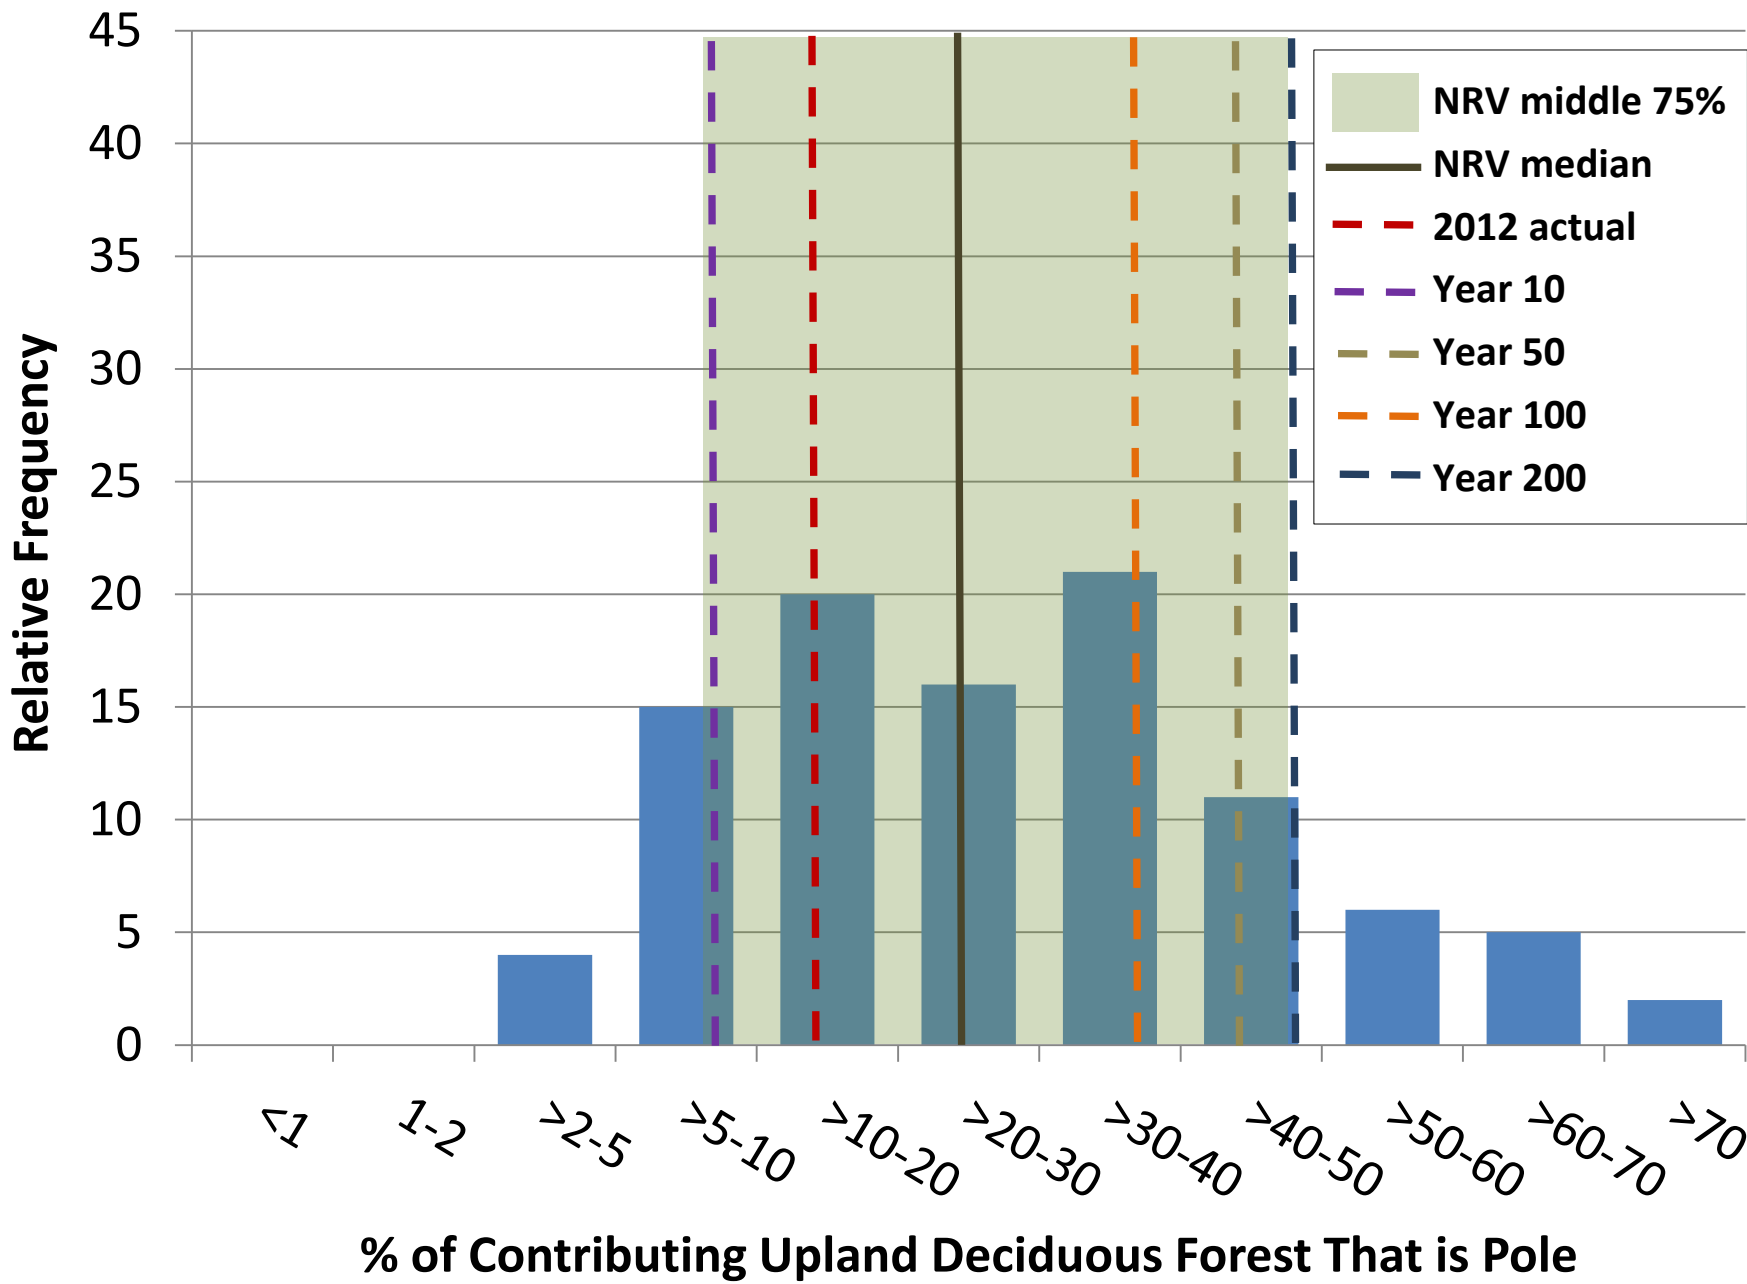

**% of Contrib. Upland White Spruce Forest - Late Mature + Old**

min	2.8	5.7	2.7	6.0	2.7	6.4	3.6	6.7	1.9	6.0	2.3	5.9
q1	9.6	18.0	10.8	13.4	8.4	18.7	9.4	15.6	9.5	20.0	9.5	13.4
median	20.1	27.0	17.8	24.9	18.6	27.6	18.2	26.0	17.4	29.4	17.1	23.3
q3	35.2	39.5	28.4	35.2	32.4	39.3	27.7	38.0	30.4	39.1	27.2	38.9
max	70.3	68.5	48.7	73.0	68.7	70.1	50.9	73.5	67.8	68.5	49.8	69.3
average	24.6	29.4	19.5	26.6	22.6	29.9	19.6	27.9	23.5	30.8	19.4	26.2
s.d	17.8	14.8	11.8	15.2	16.9	15.0	11.9	15.3	17.3	14.9	11.8	15.1
var	315.8	217.8	139.0	231.4	285.7	224.9	140.6	234.5	300.4	223.1	140.0	228.2
12.5th pct	5.7	12.8	5.8	10.0	4.9	12.4	5.9	10.8	5.2	14.4	6.5	9.2
87.5th pct	50.0	47.1	35.4	44.0	47.3	48.1	35.9	46.5	49.2	49.6	36.2	44.1
2012	12.0	12.0	12.0	12.0	12.0	12.0	12.0	12.0	12.0	12.0	12.0	12.0

No hectares summary converted from pct from above

Totals

	rip				upland				wetland			
	y	p	em	LM + O	y	p	em	LM + O	y	p	em	LM + O
#pixels	29,670	29,670	29,670	29,670	138,228	138,228	138,228	138,228	864	864	864	864
No. ha	118,680	118,680	118,680	118,680	552,912	552,912	552,912	552,912	3,456	3,456	3,456	3,456
min	3,272	6,736	3,168	7,156	14,924	35,136	20,032	36,984	64	208	80	204
max	83,408	81,316	57,804	86,624	379,840	387,764	281,600	406,248	2,344	2,368	1,720	2,396
median	23,876	32,102	21,078	29,610	102,892	152,836	100,354	143,690	600	1,016	590	804
average	29,197	34,862	23,084	31,537	125,099	165,300	108,433	154,079	813	1,065	671	907