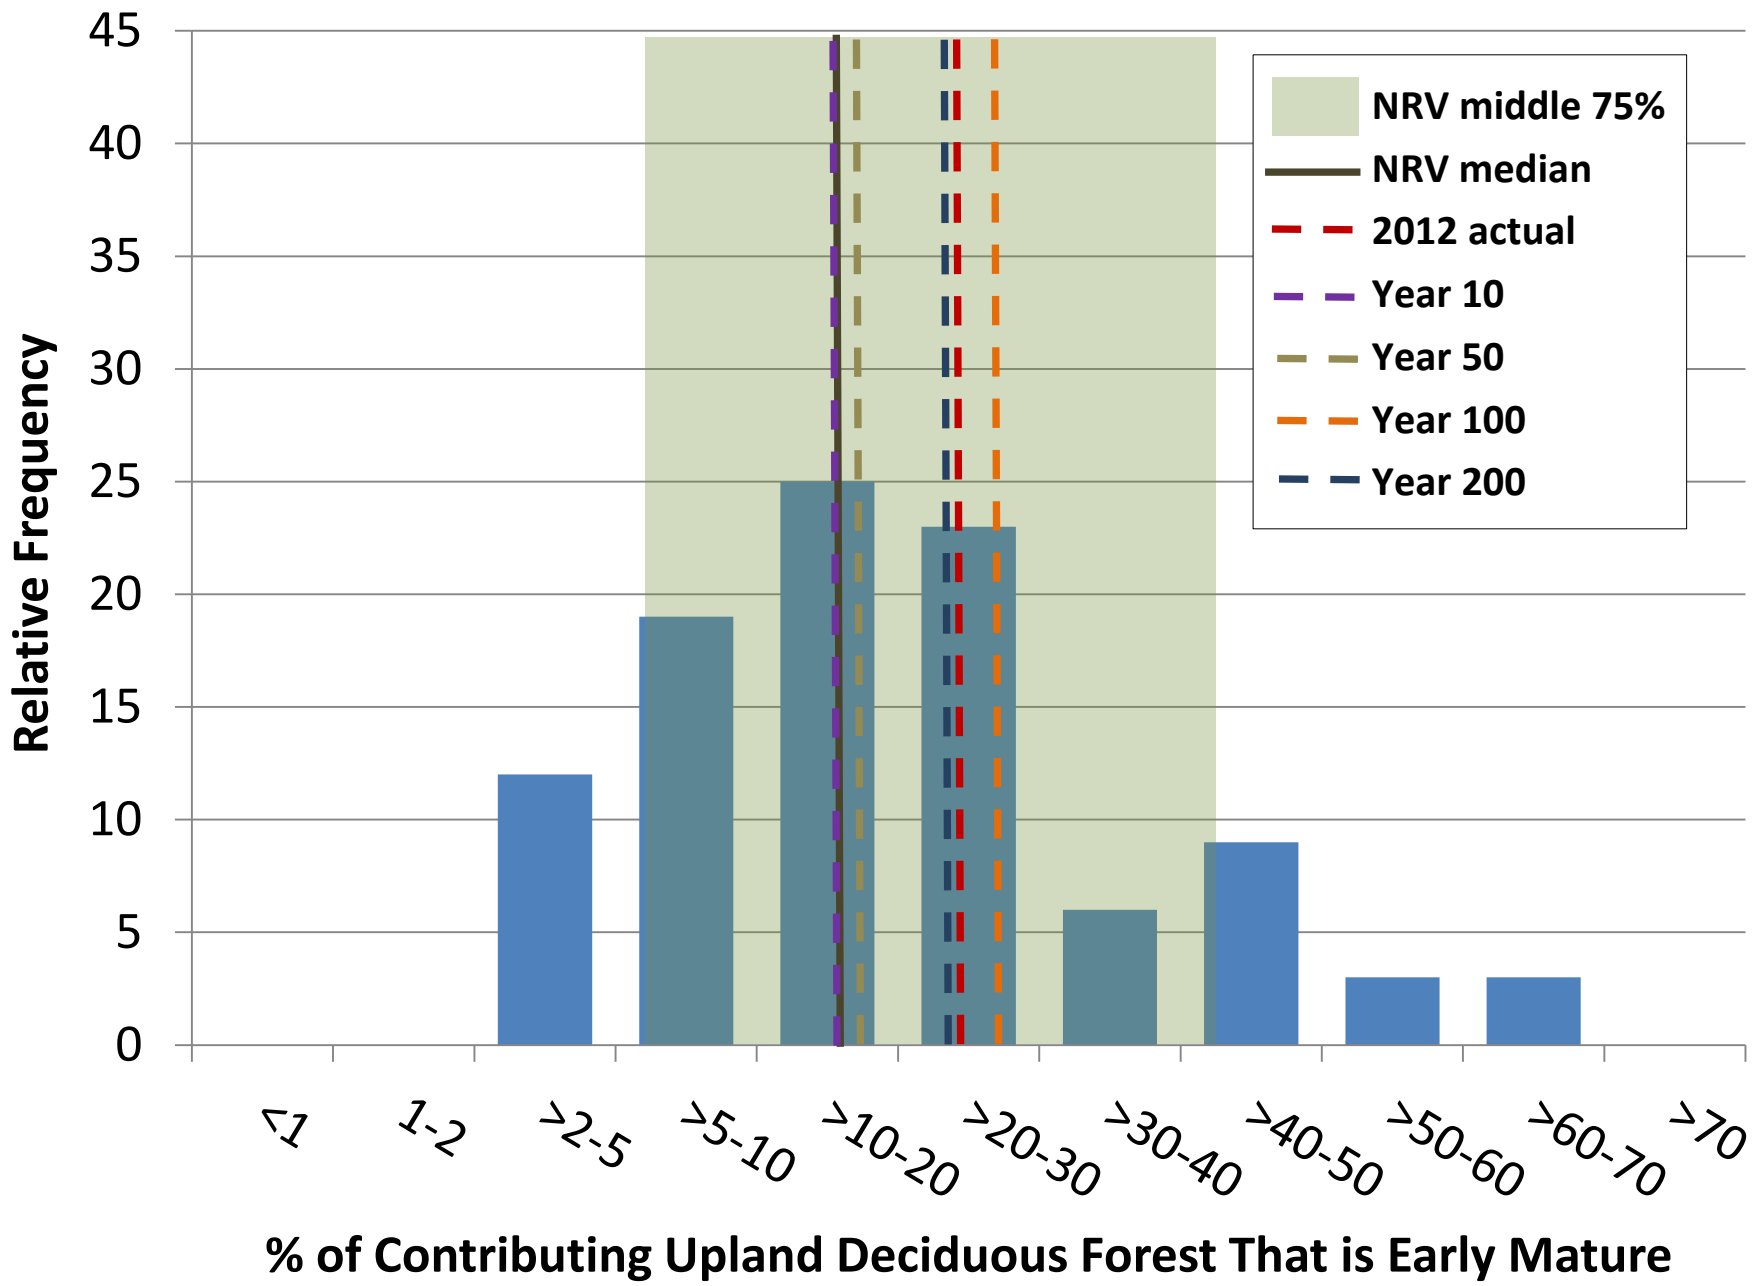

**% of Contrib. Upland White Spruce Forest - Late Mature + Old**

min	2.8	5.7	2.7	6.0	2.7	6.4	3.6	6.7	1.9	6.0	2.3	5.9
q1	9.6	18.0	10.8	13.4	8.4	18.7	9.4	15.6	9.5	20.0	9.5	13.4
median	20.1	27.0	17.8	24.9	18.6	27.6	18.2	26.0	17.4	29.4	17.1	23.3
q3	35.2	39.5	28.4	35.2	32.4	39.3	27.7	38.0	30.4	39.1	27.2	38.9
max	70.3	68.5	48.7	73.0	68.7	70.1	50.9	73.5	67.8	68.5	49.8	69.3
average	24.6	29.4	19.5	26.6	22.6	29.9	19.6	27.9	23.5	30.8	19.4	26.2
s.d	17.8	14.8	11.8	15.2	16.9	15.0	11.9	15.3	17.3	14.9	11.8	15.1
var	315.8	217.8	139.0	231.4	285.7	224.9	140.6	234.5	300.4	223.1	140.0	228.2
12.5th pct	5.7	12.8	5.8	10.0	4.9	12.4	5.9	10.8	5.2	14.4	6.5	9.2
87.5th pct	50.0	47.1	35.4	44.0	47.3	48.1	35.9	46.5	49.2	49.6	36.2	44.1
2012	12.0	12.0	12.0	12.0	12.0	12.0	12.0	12.0	12.0	12.0	12.0	12.0

No hectares summary converted from pct from above

Totals

	rip				upland				wetland			
	y	p	em	LM + O	y	p	em	LM + O	y	p	em	LM + O
#pixels	29,670	29,670	29,670	29,670	138,228	138,228	138,228	138,228	864	864	864	864
No. ha	118,680	118,680	118,680	118,680	552,912	552,912	552,912	552,912	3,456	3,456	3,456	3,456
min	3,272	6,736	3,168	7,156	14,924	35,136	20,032	36,984	64	208	80	204
max	83,408	81,316	57,804	86,624	379,840	387,764	281,600	406,248	2,344	2,368	1,720	2,396
median	23,876	32,102	21,078	29,610	102,892	152,836	100,354	143,690	600	1,016	590	804
average	29,197	34,862	23,084	31,537	125,099	165,300	108,433	154,079	813	1,065	671	907