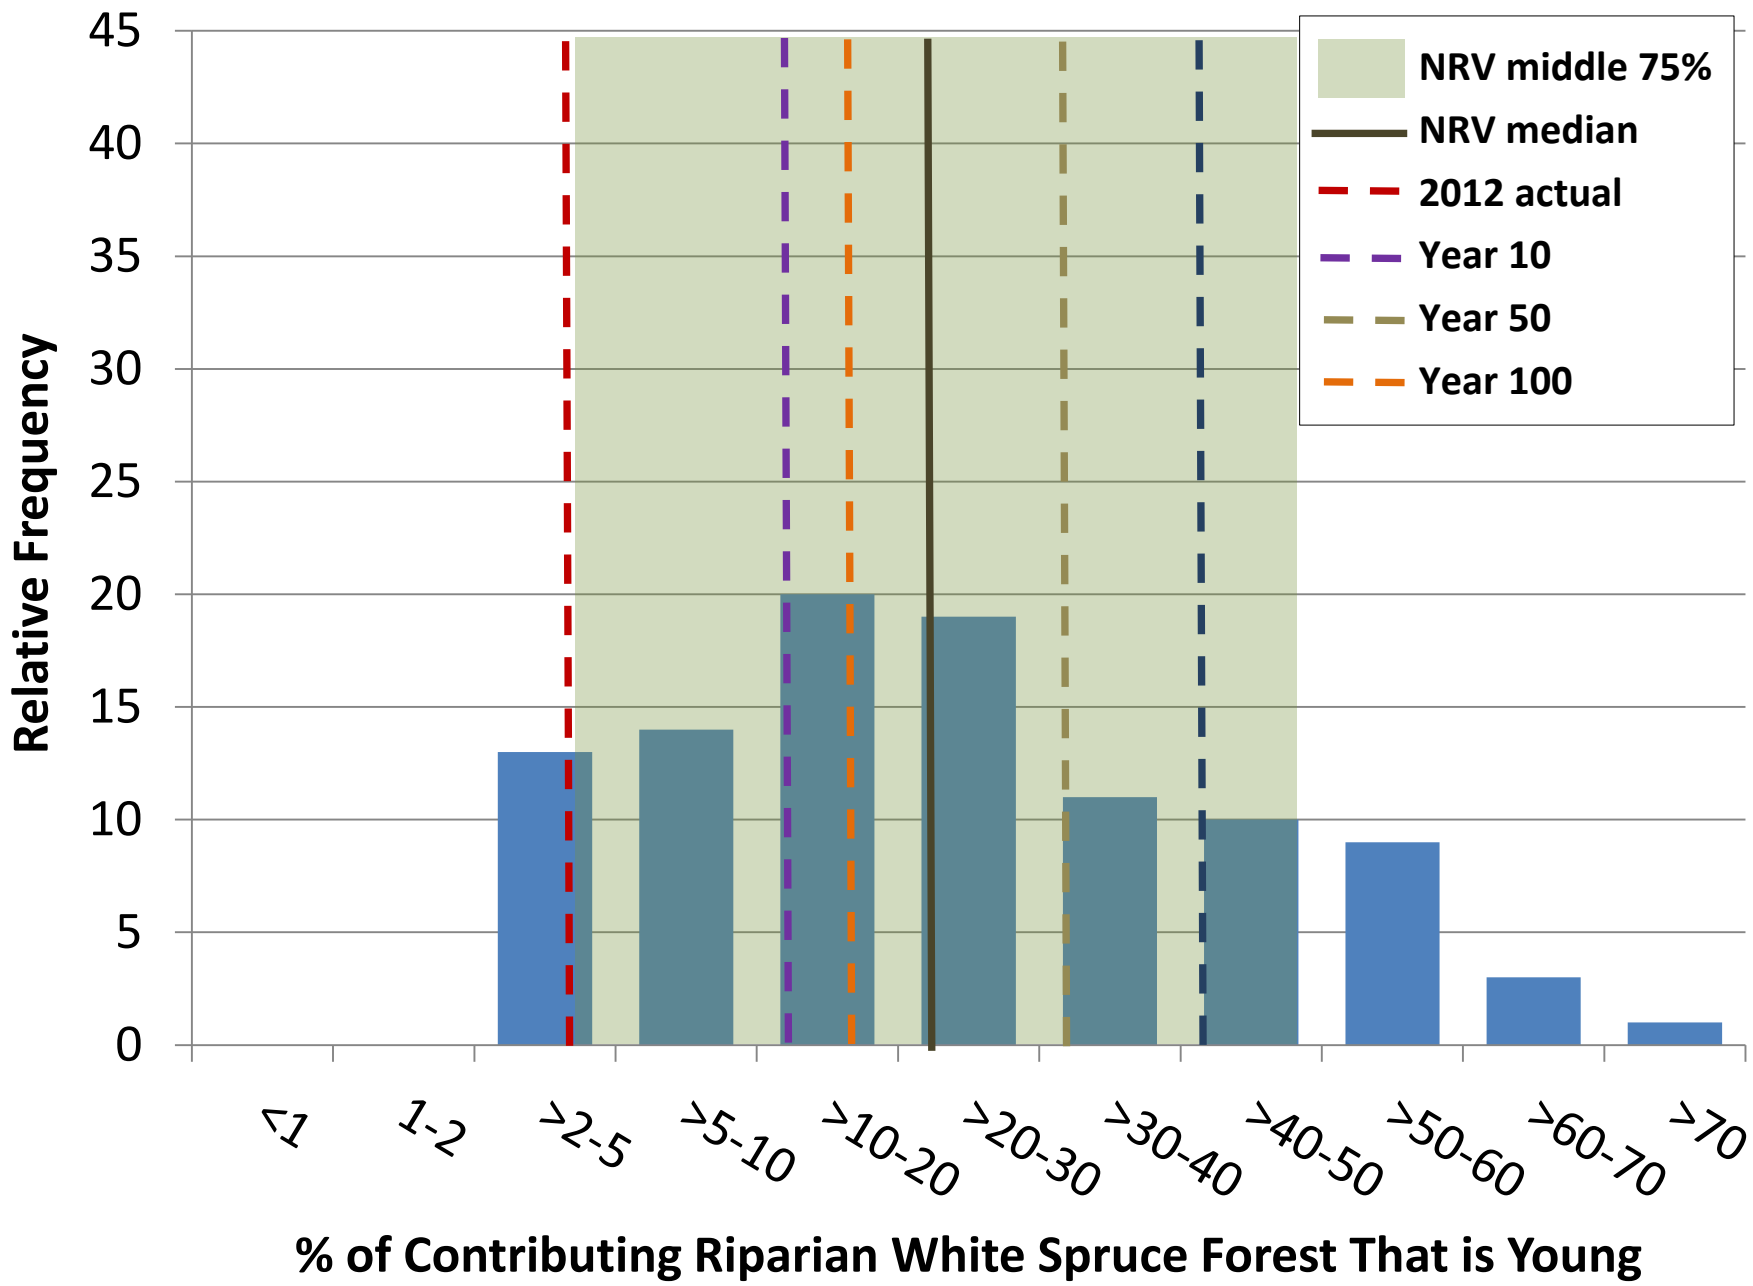

**% of Contrib. Upland White Spruce Forest - Late Mature + Old**

min	2.8	5.7	2.7	6.0	2.7	6.4	3.6	6.7	1.9	6.0	2.3	5.9
q1	9.6	18.0	10.8	13.4	8.4	18.7	9.4	15.6	9.5	20.0	9.5	13.4
median	20.1	27.0	17.8	24.9	18.6	27.6	18.2	26.0	17.4	29.4	17.1	23.3
q3	35.2	39.5	28.4	35.2	32.4	39.3	27.7	38.0	30.4	39.1	27.2	38.9
max	70.3	68.5	48.7	73.0	68.7	70.1	50.9	73.5	67.8	68.5	49.8	69.3
average	24.6	29.4	19.5	26.6	22.6	29.9	19.6	27.9	23.5	30.8	19.4	26.2
s.d	17.8	14.8	11.8	15.2	16.9	15.0	11.9	15.3	17.3	14.9	11.8	15.1
var	315.8	217.8	139.0	231.4	285.7	224.9	140.6	234.5	300.4	223.1	140.0	228.2
12.5th pct	5.7	12.8	5.8	10.0	4.9	12.4	5.9	10.8	5.2	14.4	6.5	9.2
87.5th pct	50.0	47.1	35.4	44.0	47.3	48.1	35.9	46.5	49.2	49.6	36.2	44.1
2012	12.0	12.0	12.0	12.0	12.0	12.0	12.0	12.0	12.0	12.0	12.0	12.0

No hectares summary converted from pct from above

Totals

	rip				upland				wetland			
	y	p	em	LM + O	y	p	em	LM + O	y	p	em	LM + O
#pixels	29,670	29,670	29,670	29,670	138,228	138,228	138,228	138,228	864	864	864	864
No. ha	118,680	118,680	118,680	118,680	552,912	552,912	552,912	552,912	3,456	3,456	3,456	3,456
min	3,272	6,736	3,168	7,156	14,924	35,136	20,032	36,984	64	208	80	204
max	83,408	81,316	57,804	86,624	379,840	387,764	281,600	406,248	2,344	2,368	1,720	2,396
median	23,876	32,102	21,078	29,610	102,892	152,836	100,354	143,690	600	1,016	590	804
average	29,197	34,862	23,084	31,537	125,099	165,300	108,433	154,079	813	1,065	671	907