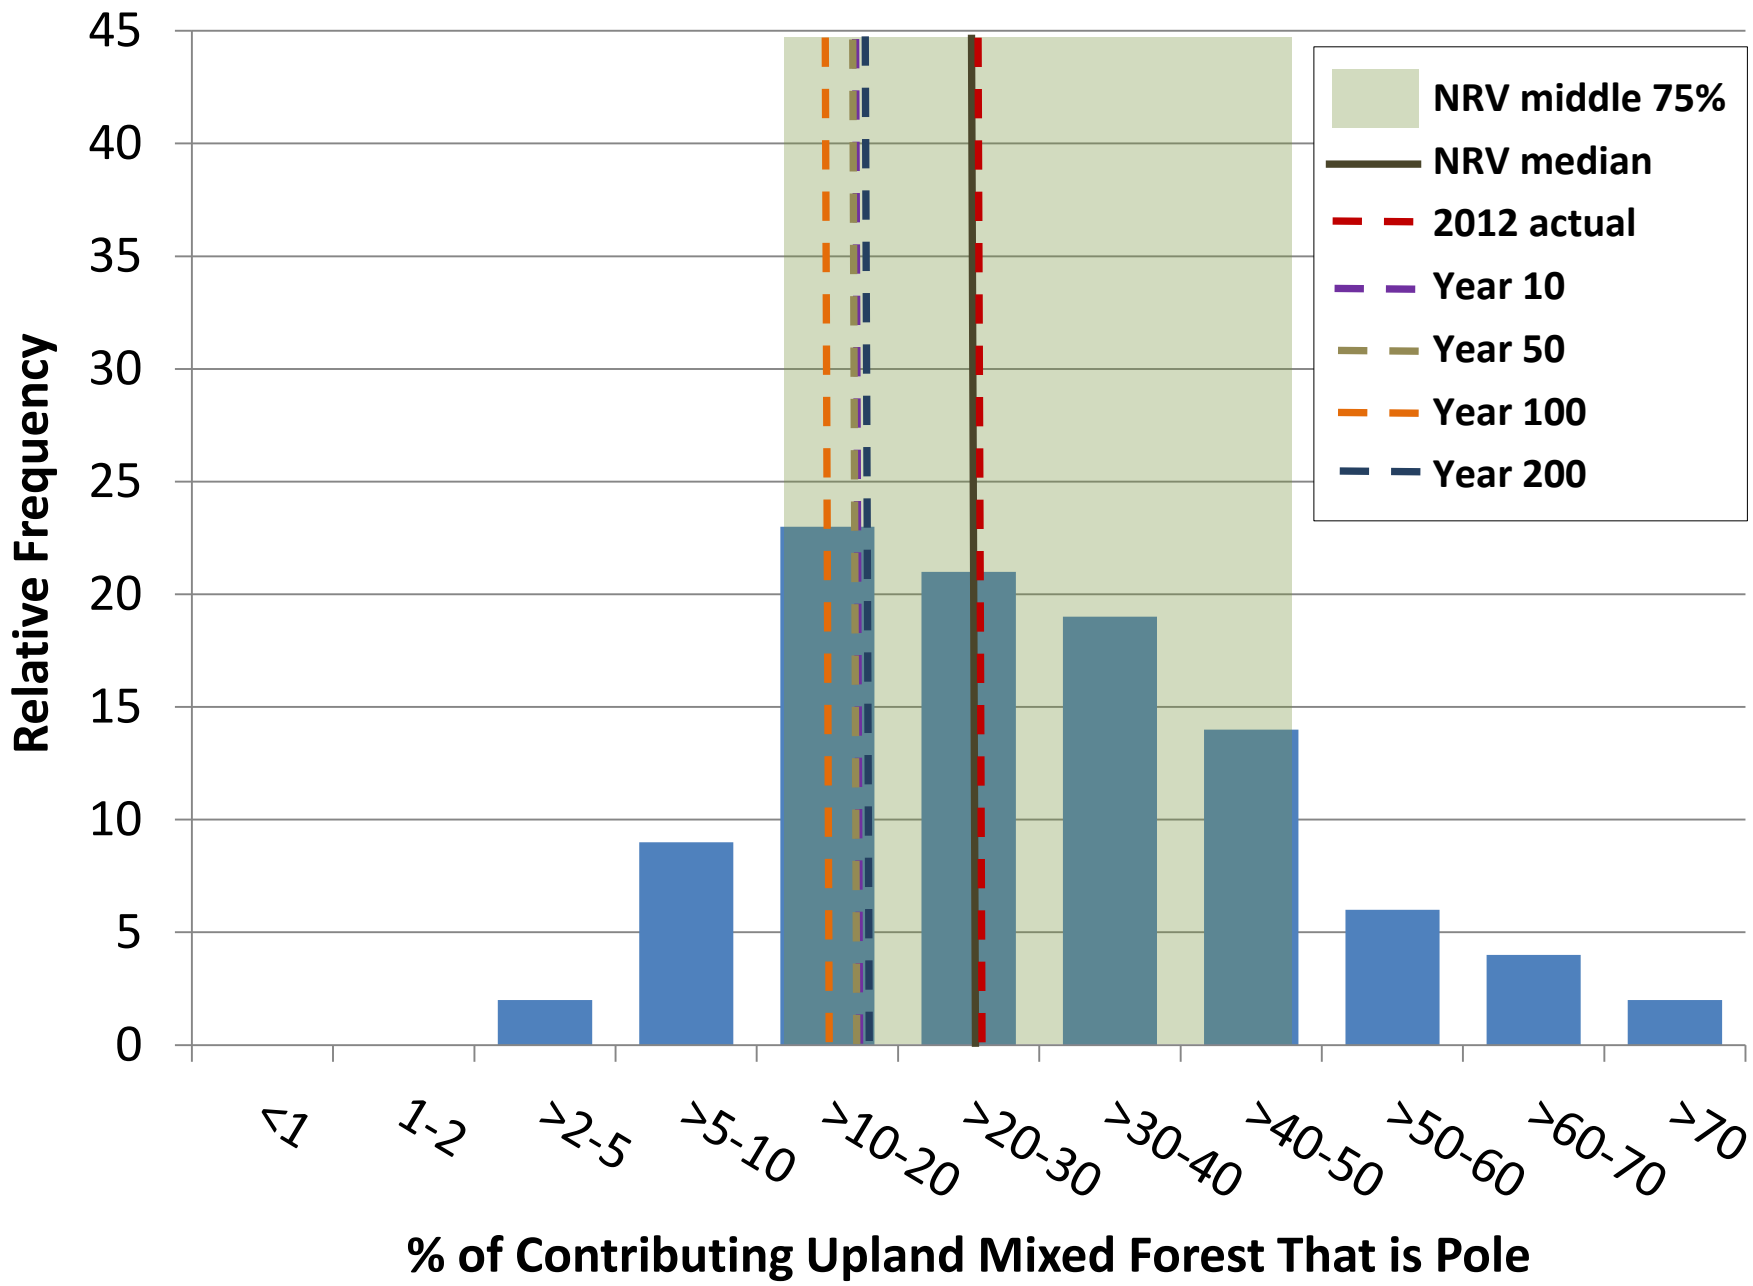

**% of Contrib. Upland White Spruce Forest - Late Mature + Old**

min	2.8	5.7	2.7	6.0	2.7	6.4	3.6	6.7	1.9	6.0	2.3	5.9
q1	9.6	18.0	10.8	13.4	8.4	18.7	9.4	15.6	9.5	20.0	9.5	13.4
median	20.1	27.0	17.8	24.9	18.6	27.6	18.2	26.0	17.4	29.4	17.1	23.3
q3	35.2	39.5	28.4	35.2	32.4	39.3	27.7	38.0	30.4	39.1	27.2	38.9
max	70.3	68.5	48.7	73.0	68.7	70.1	50.9	73.5	67.8	68.5	49.8	69.3
average	24.6	29.4	19.5	26.6	22.6	29.9	19.6	27.9	23.5	30.8	19.4	26.2
s.d	17.8	14.8	11.8	15.2	16.9	15.0	11.9	15.3	17.3	14.9	11.8	15.1
var	315.8	217.8	139.0	231.4	285.7	224.9	140.6	234.5	300.4	223.1	140.0	228.2
12.5th pct	5.7	12.8	5.8	10.0	4.9	12.4	5.9	10.8	5.2	14.4	6.5	9.2
87.5th pct	50.0	47.1	35.4	44.0	47.3	48.1	35.9	46.5	49.2	49.6	36.2	44.1
2012	12.0	12.0	12.0	12.0	12.0	12.0	12.0	12.0	12.0	12.0	12.0	12.0

No hectares summary converted from pct from above

Totals

	rip				upland				wetland			
	y	p	em	LM + O	y	p	em	LM + O	y	p	em	LM + O
#pixels	29,670	29,670	29,670	29,670	138,228	138,228	138,228	138,228	864	864	864	864
No. ha	118,680	118,680	118,680	118,680	552,912	552,912	552,912	552,912	3,456	3,456	3,456	3,456
min	3,272	6,736	3,168	7,156	14,924	35,136	20,032	36,984	64	208	80	204
max	83,408	81,316	57,804	86,624	379,840	387,764	281,600	406,248	2,344	2,368	1,720	2,396
median	23,876	32,102	21,078	29,610	102,892	152,836	100,354	143,690	600	1,016	590	804
average	29,197	34,862	23,084	31,537	125,099	165,300	108,433	154,079	813	1,065	671	907