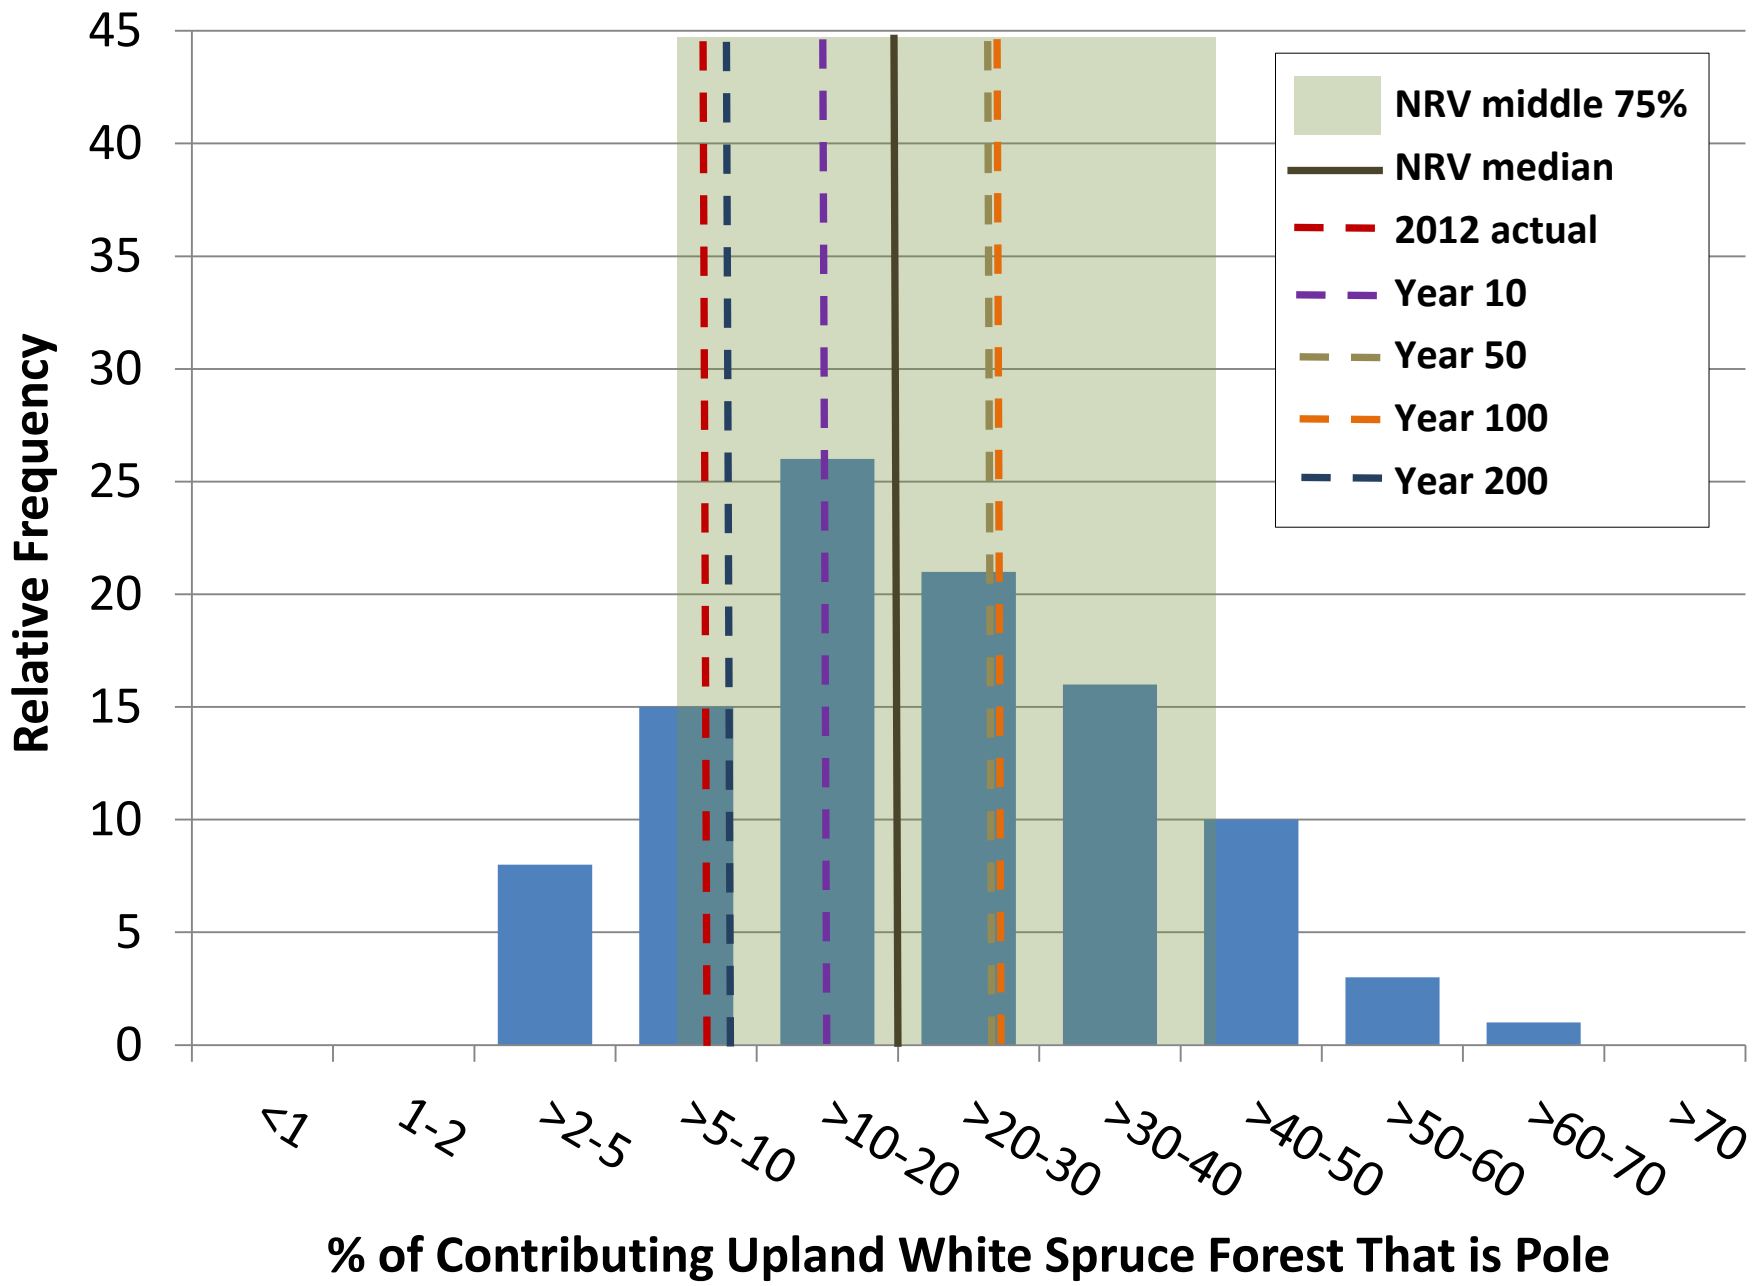

**% of Contrib. Upland White Spruce Forest - Late Mature + Old**

min	2.8	5.7	2.7	6.0	2.7	6.4	3.6	6.7	1.9	6.0	2.3	5.9
q1	9.6	18.0	10.8	13.4	8.4	18.7	9.4	15.6	9.5	20.0	9.5	13.4
median	20.1	27.0	17.8	24.9	18.6	27.6	18.2	26.0	17.4	29.4	17.1	23.3
q3	35.2	39.5	28.4	35.2	32.4	39.3	27.7	38.0	30.4	39.1	27.2	38.9
max	70.3	68.5	48.7	73.0	68.7	70.1	50.9	73.5	67.8	68.5	49.8	69.3
average	24.6	29.4	19.5	26.6	22.6	29.9	19.6	27.9	23.5	30.8	19.4	26.2
s.d	17.8	14.8	11.8	15.2	16.9	15.0	11.9	15.3	17.3	14.9	11.8	15.1
var	315.8	217.8	139.0	231.4	285.7	224.9	140.6	234.5	300.4	223.1	140.0	228.2
12.5th pct	5.7	12.8	5.8	10.0	4.9	12.4	5.9	10.8	5.2	14.4	6.5	9.2
87.5th pct	50.0	47.1	35.4	44.0	47.3	48.1	35.9	46.5	49.2	49.6	36.2	44.1
2012	12.0	12.0	12.0	12.0	12.0	12.0	12.0	12.0	12.0	12.0	12.0	12.0

No hectares summary converted from pct from above

Totals

	rip				upland				wetland			
	y	p	em	LM + O	y	p	em	LM + O	y	p	em	LM + O
#pixels	29,670	29,670	29,670	29,670	138,228	138,228	138,228	138,228	864	864	864	864
No. ha	118,680	118,680	118,680	118,680	552,912	552,912	552,912	552,912	3,456	3,456	3,456	3,456
min	3,272	6,736	3,168	7,156	14,924	35,136	20,032	36,984	64	208	80	204
max	83,408	81,316	57,804	86,624	379,840	387,764	281,600	406,248	2,344	2,368	1,720	2,396
median	23,876	32,102	21,078	29,610	102,892	152,836	100,354	143,690	600	1,016	590	804
average	29,197	34,862	23,084	31,537	125,099	165,300	108,433	154,079	813	1,065	671	907