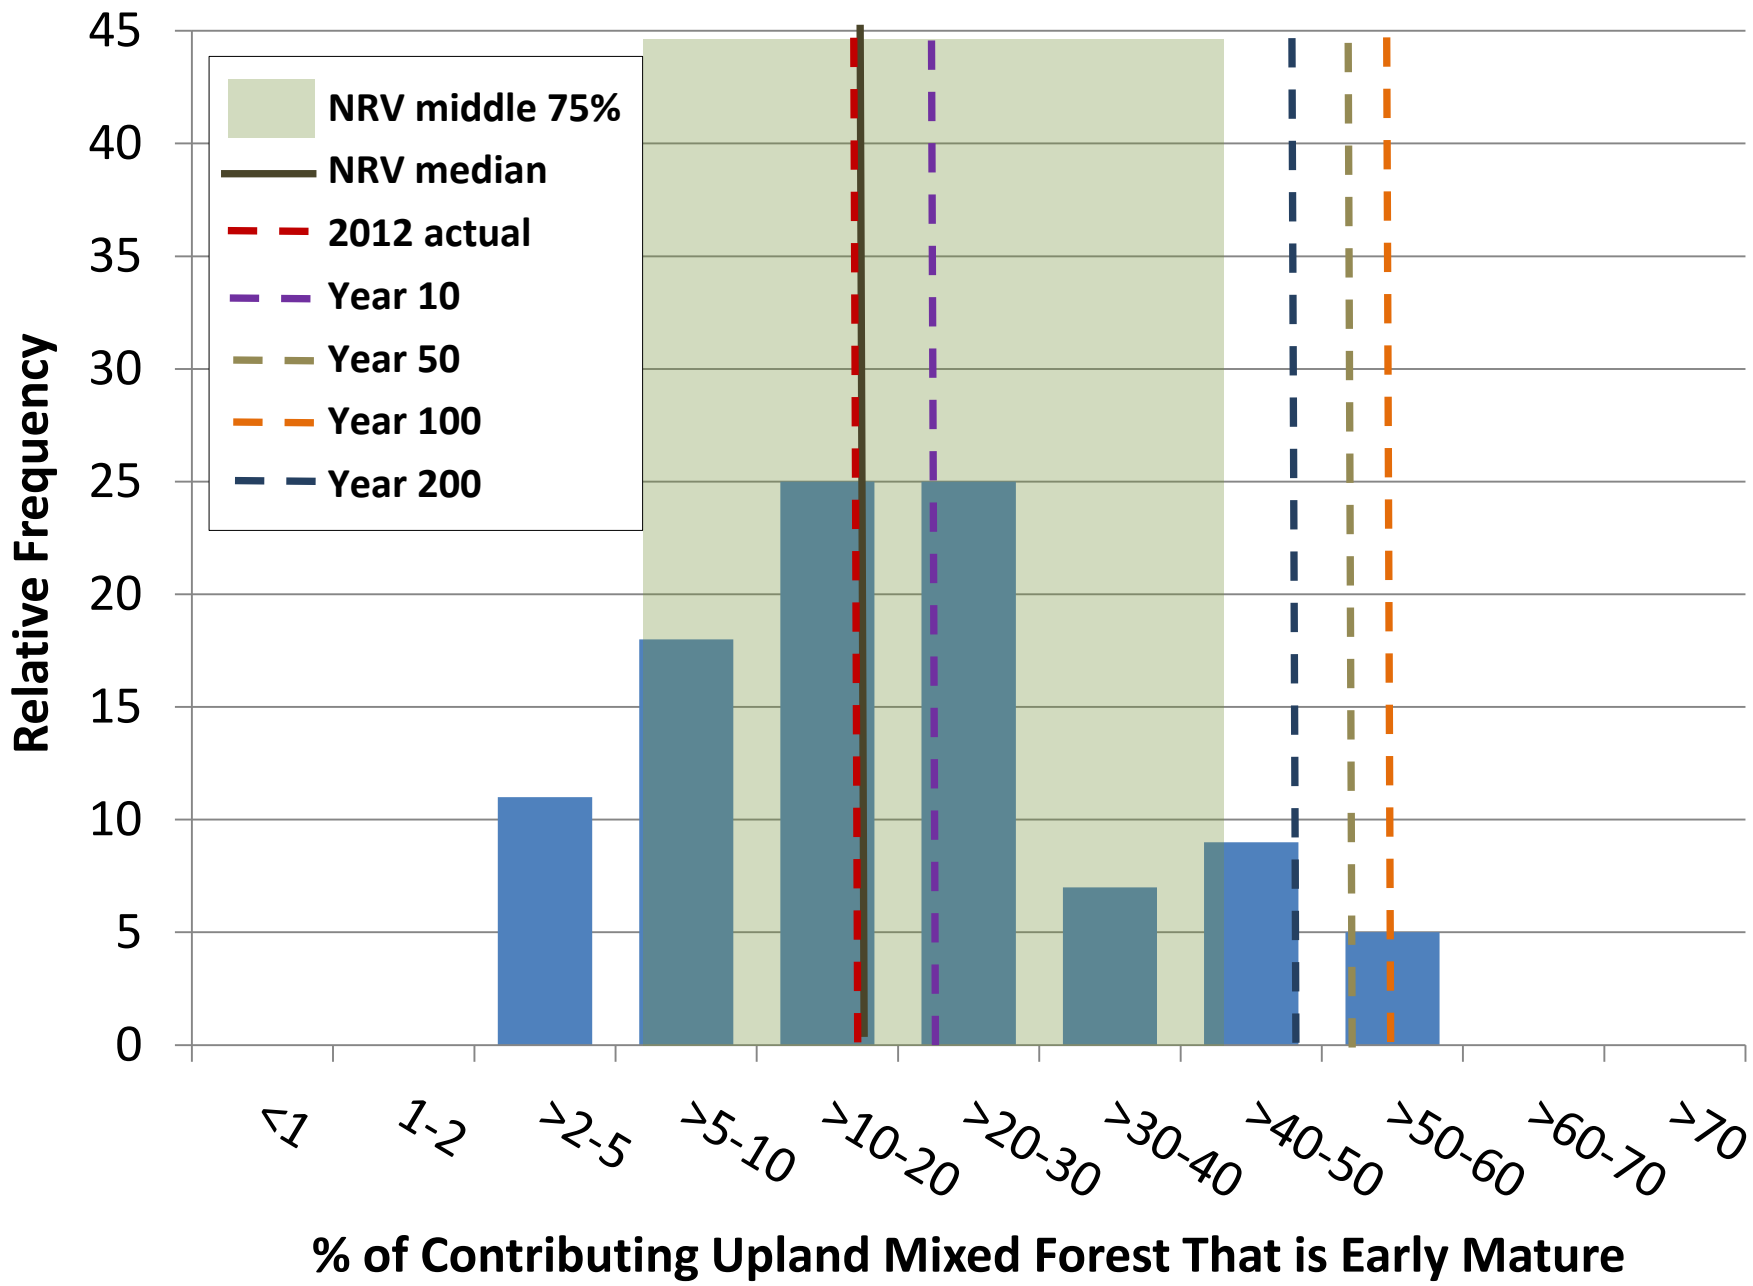

**% of Contrib. Upland White Spruce Forest - Late Mature + Old**

min	2.8	5.7	2.7	6.0	2.7	6.4	3.6	6.7	1.9	6.0	2.3	5.9
q1	9.6	18.0	10.8	13.4	8.4	18.7	9.4	15.6	9.5	20.0	9.5	13.4
median	20.1	27.0	17.8	24.9	18.6	27.6	18.2	26.0	17.4	29.4	17.1	23.3
q3	35.2	39.5	28.4	35.2	32.4	39.3	27.7	38.0	30.4	39.1	27.2	38.9
max	70.3	68.5	48.7	73.0	68.7	70.1	50.9	73.5	67.8	68.5	49.8	69.3
average	24.6	29.4	19.5	26.6	22.6	29.9	19.6	27.9	23.5	30.8	19.4	26.2
s.d	17.8	14.8	11.8	15.2	16.9	15.0	11.9	15.3	17.3	14.9	11.8	15.1
var	315.8	217.8	139.0	231.4	285.7	224.9	140.6	234.5	300.4	223.1	140.0	228.2
12.5th pct	5.7	12.8	5.8	10.0	4.9	12.4	5.9	10.8	5.2	14.4	6.5	9.2
87.5th pct	50.0	47.1	35.4	44.0	47.3	48.1	35.9	46.5	49.2	49.6	36.2	44.1
2012	12.0	12.0	12.0	12.0	12.0	12.0	12.0	12.0	12.0	12.0	12.0	12.0

No hectares summary converted from pct from above

Totals

	rip				upland				wetland			
	y	p	em	LM + O	y	p	em	LM + O	y	p	em	LM + O
#pixels	29,670	29,670	29,670	29,670	138,228	138,228	138,228	138,228	864	864	864	864
No. ha	118,680	118,680	118,680	118,680	552,912	552,912	552,912	552,912	3,456	3,456	3,456	3,456
min	3,272	6,736	3,168	7,156	14,924	35,136	20,032	36,984	64	208	80	204
max	83,408	81,316	57,804	86,624	379,840	387,764	281,600	406,248	2,344	2,368	1,720	2,396
median	23,876	32,102	21,078	29,610	102,892	152,836	100,354	143,690	600	1,016	590	804
average	29,197	34,862	23,084	31,537	125,099	165,300	108,433	154,079	813	1,065	671	907