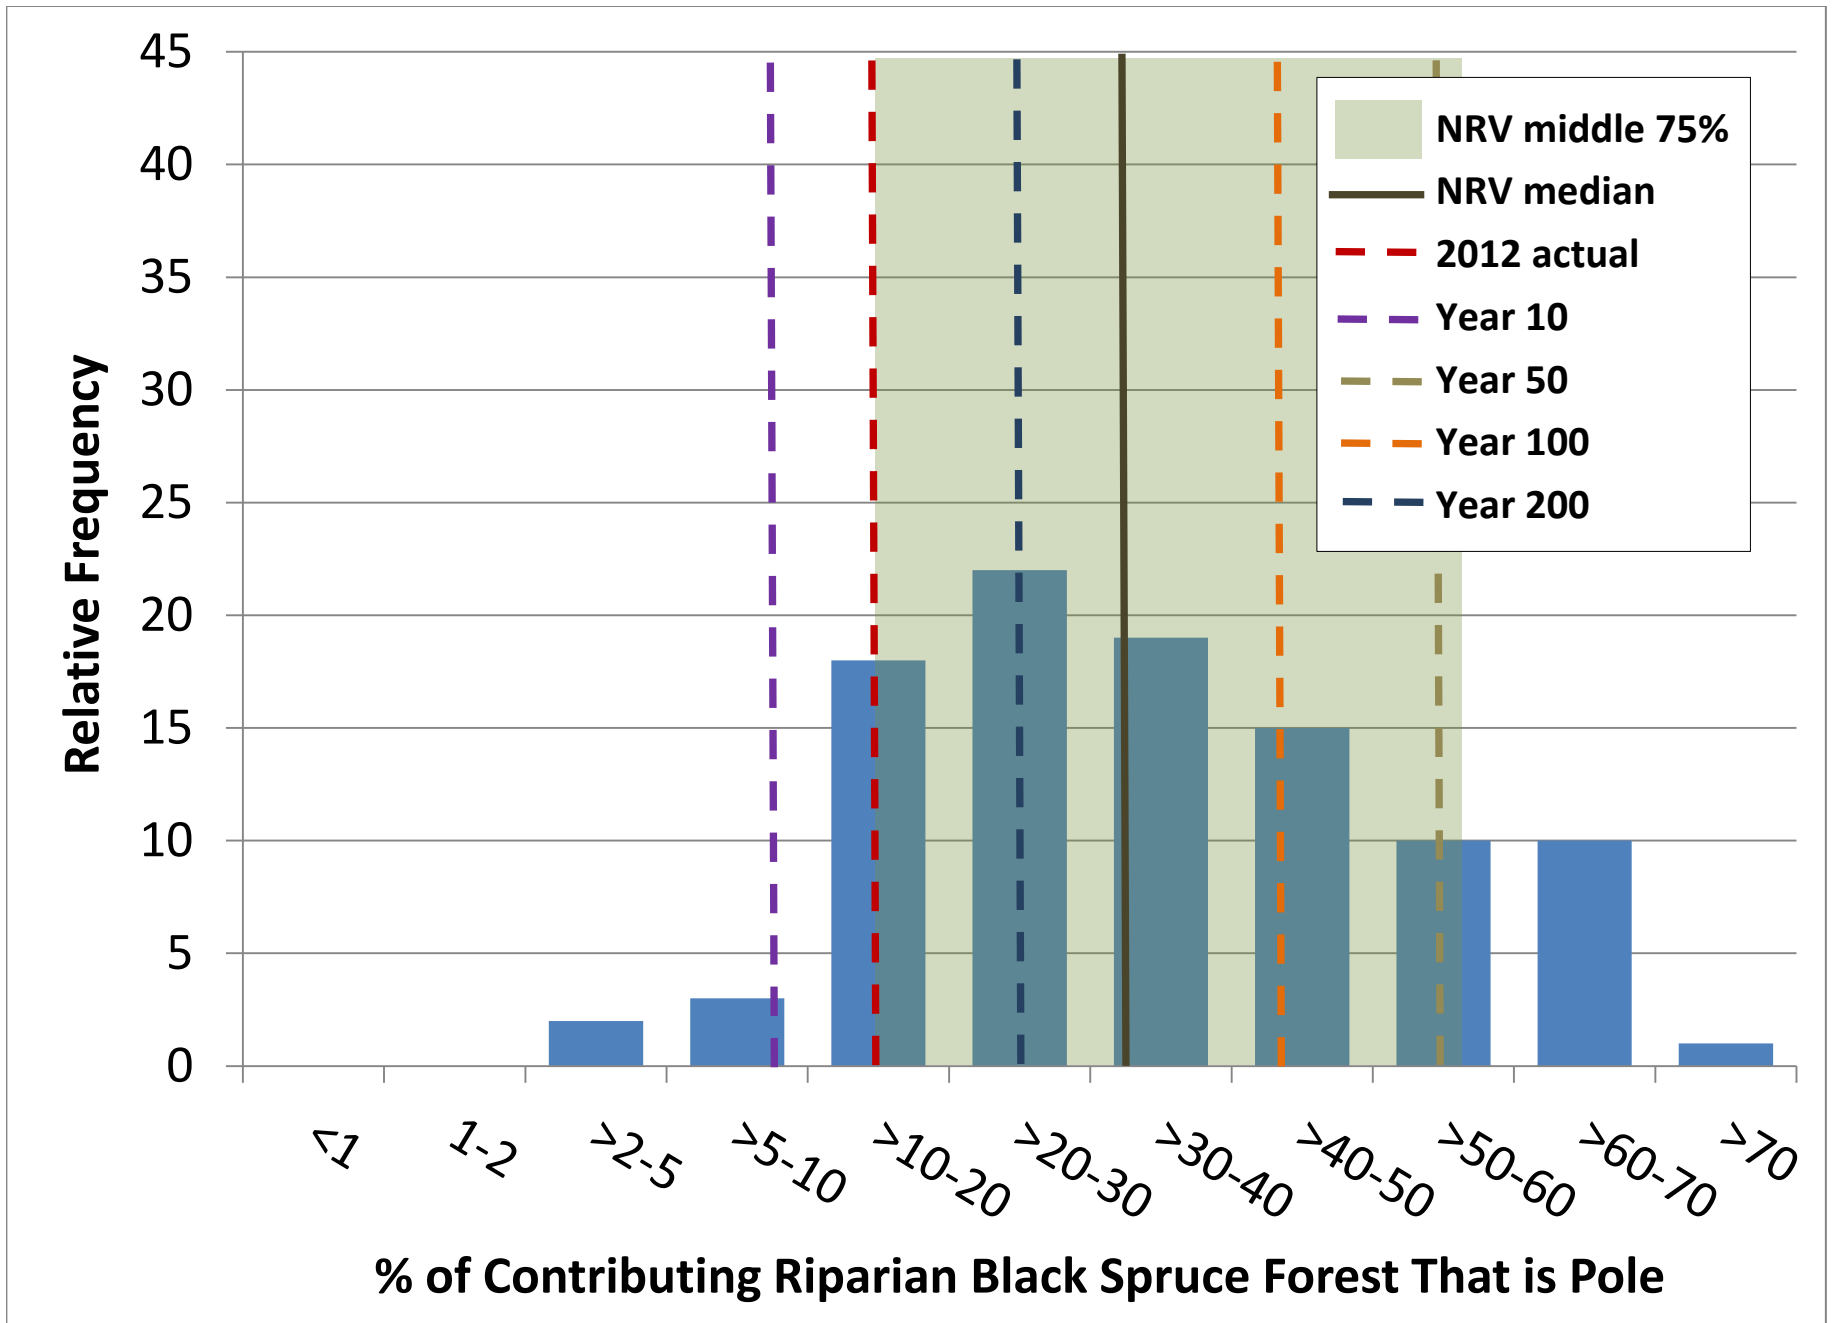

**% of Contrib. Upland White Spruce Forest - Late Mature + Old**

min	2.8	5.7	2.7	6.0	2.7	6.4	3.6	6.7	1.9	6.0	2.3	5.9
q1	9.6	18.0	10.8	13.4	8.4	18.7	9.4	15.6	9.5	20.0	9.5	13.4
median	20.1	27.0	17.8	24.9	18.6	27.6	18.2	26.0	17.4	29.4	17.1	23.3
q3	35.2	39.5	28.4	35.2	32.4	39.3	27.7	38.0	30.4	39.1	27.2	38.9
max	70.3	68.5	48.7	73.0	68.7	70.1	50.9	73.5	67.8	68.5	49.8	69.3
average	24.6	29.4	19.5	26.6	22.6	29.9	19.6	27.9	23.5	30.8	19.4	26.2
s.d	17.8	14.8	11.8	15.2	16.9	15.0	11.9	15.3	17.3	14.9	11.8	15.1
var	315.8	217.8	139.0	231.4	285.7	224.9	140.6	234.5	300.4	223.1	140.0	228.2
12.5th pct	5.7	12.8	5.8	10.0	4.9	12.4	5.9	10.8	5.2	14.4	6.5	9.2
87.5th pct	50.0	47.1	35.4	44.0	47.3	48.1	35.9	46.5	49.2	49.6	36.2	44.1
2012	12.0	12.0	12.0	12.0	12.0	12.0	12.0	12.0	12.0	12.0	12.0	12.0

No hectares summary converted from pct from above

Totals

	rip				upland				wetland			
	y	p	em	LM + O	y	p	em	LM + O	y	p	em	LM + O
#pixels	29,670	29,670	29,670	29,670	138,228	138,228	138,228	138,228	864	864	864	864
No. ha	118,680	118,680	118,680	118,680	552,912	552,912	552,912	552,912	3,456	3,456	3,456	3,456
min	3,272	6,736	3,168	7,156	14,924	35,136	20,032	36,984	64	208	80	204
max	83,408	81,316	57,804	86,624	379,840	387,764	281,600	406,248	2,344	2,368	1,720	2,396
median	23,876	32,102	21,078	29,610	102,892	152,836	100,354	143,690	600	1,016	590	804
average	29,197	34,862	23,084	31,537	125,099	165,300	108,433	154,079	813	1,065	671	907