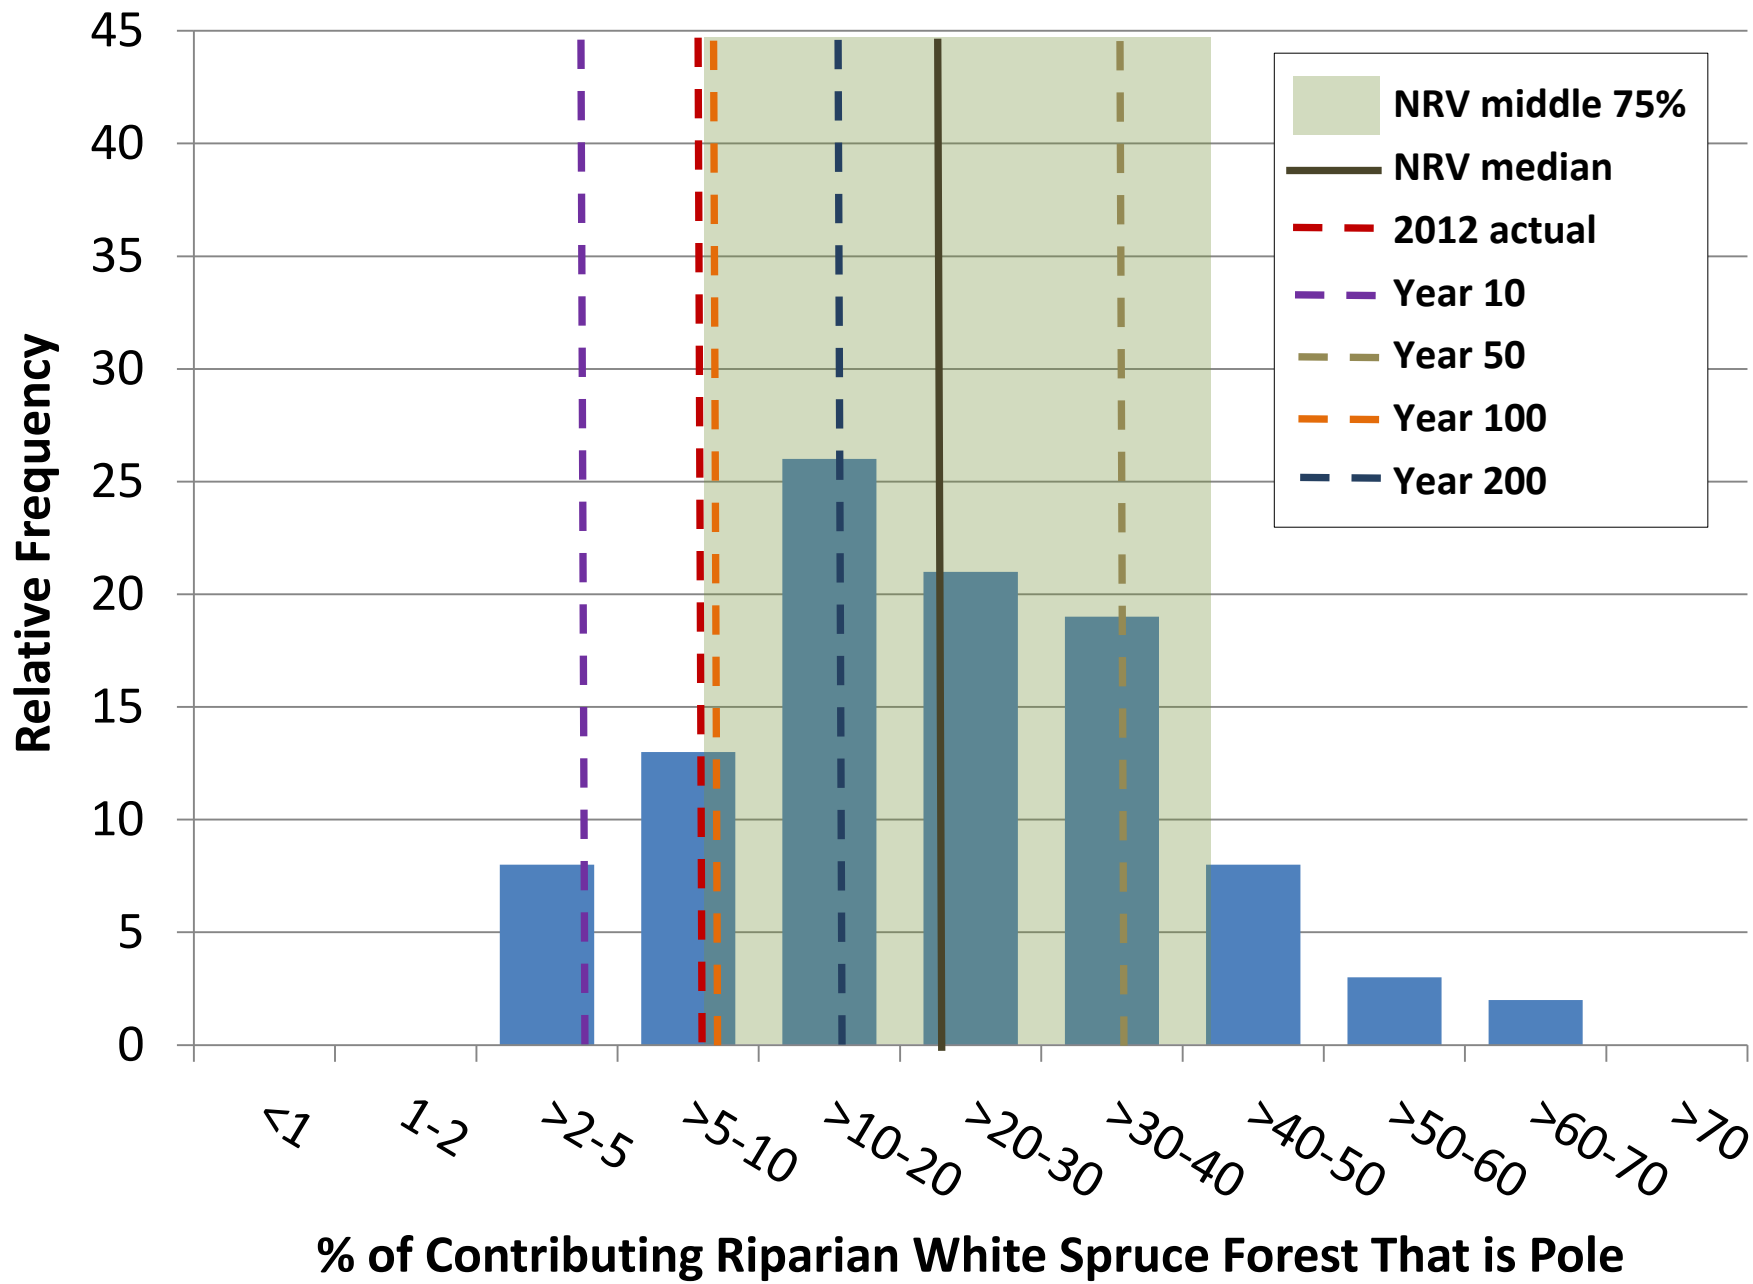

**% of Contrib. Upland White Spruce Forest - Late Mature + Old**

min	2.8	5.7	2.7	6.0	2.7	6.4	3.6	6.7	1.9	6.0	2.3	5.9
q1	9.6	18.0	10.8	13.4	8.4	18.7	9.4	15.6	9.5	20.0	9.5	13.4
median	20.1	27.0	17.8	24.9	18.6	27.6	18.2	26.0	17.4	29.4	17.1	23.3
q3	35.2	39.5	28.4	35.2	32.4	39.3	27.7	38.0	30.4	39.1	27.2	38.9
max	70.3	68.5	48.7	73.0	68.7	70.1	50.9	73.5	67.8	68.5	49.8	69.3
average	24.6	29.4	19.5	26.6	22.6	29.9	19.6	27.9	23.5	30.8	19.4	26.2
s.d	17.8	14.8	11.8	15.2	16.9	15.0	11.9	15.3	17.3	14.9	11.8	15.1
var	315.8	217.8	139.0	231.4	285.7	224.9	140.6	234.5	300.4	223.1	140.0	228.2
12.5th pct	5.7	12.8	5.8	10.0	4.9	12.4	5.9	10.8	5.2	14.4	6.5	9.2
87.5th pct	50.0	47.1	35.4	44.0	47.3	48.1	35.9	46.5	49.2	49.6	36.2	44.1
2012	12.0	12.0	12.0	12.0	12.0	12.0	12.0	12.0	12.0	12.0	12.0	12.0

No hectares summary converted from pct from above

Totals

	rip				upland				wetland			
	y	p	em	LM + O	y	p	em	LM + O	y	p	em	LM + O
#pixels	29,670	29,670	29,670	29,670	138,228	138,228	138,228	138,228	864	864	864	864
No. ha	118,680	118,680	118,680	118,680	552,912	552,912	552,912	552,912	3,456	3,456	3,456	3,456
min	3,272	6,736	3,168	7,156	14,924	35,136	20,032	36,984	64	208	80	204
max	83,408	81,316	57,804	86,624	379,840	387,764	281,600	406,248	2,344	2,368	1,720	2,396
median	23,876	32,102	21,078	29,610	102,892	152,836	100,354	143,690	600	1,016	590	804
average	29,197	34,862	23,084	31,537	125,099	165,300	108,433	154,079	813	1,065	671	907