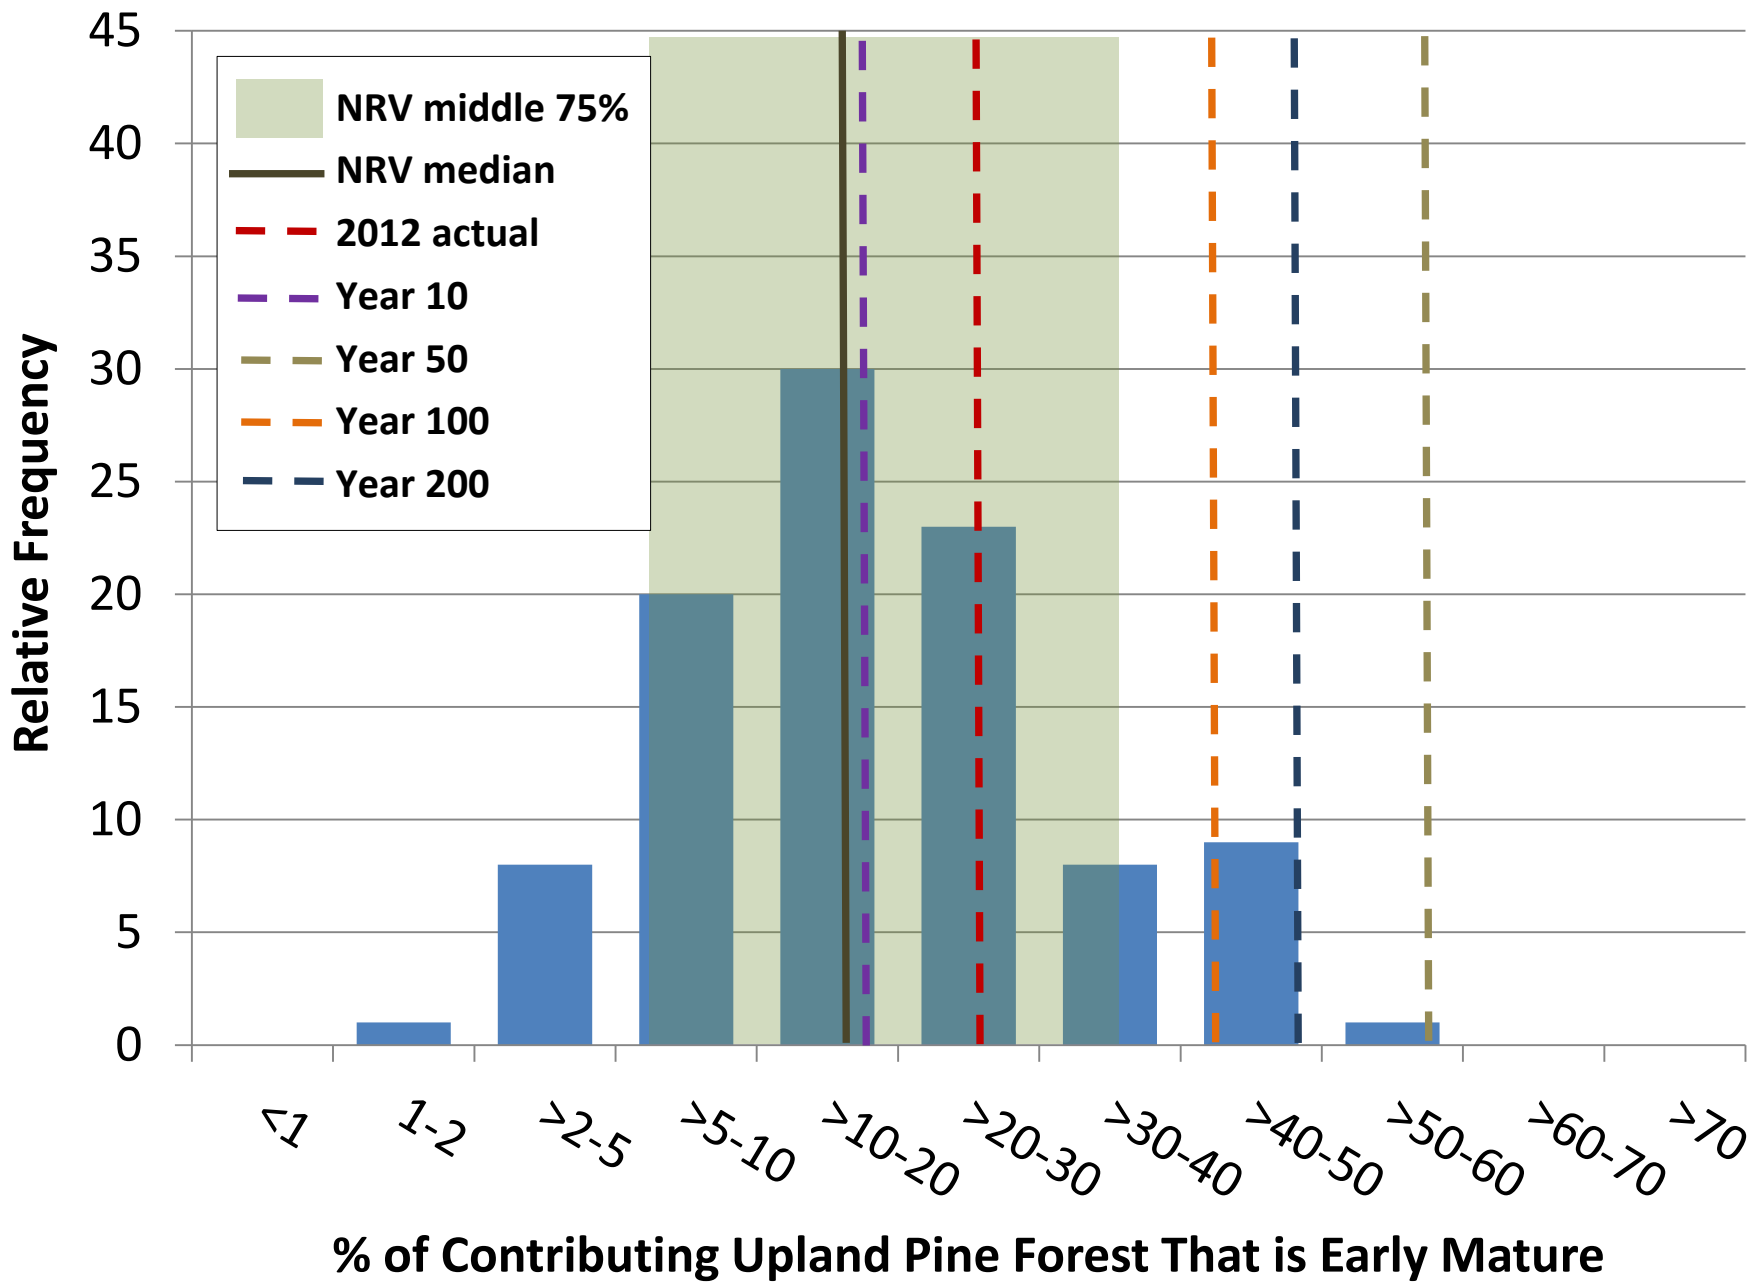

**% of Contrib. Upland White Spruce Forest - Late Mature + Old**

min	2.8	5.7	2.7	6.0	2.7	6.4	3.6	6.7	1.9	6.0	2.3	5.9
q1	9.6	18.0	10.8	13.4	8.4	18.7	9.4	15.6	9.5	20.0	9.5	13.4
median	20.1	27.0	17.8	24.9	18.6	27.6	18.2	26.0	17.4	29.4	17.1	23.3
q3	35.2	39.5	28.4	35.2	32.4	39.3	27.7	38.0	30.4	39.1	27.2	38.9
max	70.3	68.5	48.7	73.0	68.7	70.1	50.9	73.5	67.8	68.5	49.8	69.3
average	24.6	29.4	19.5	26.6	22.6	29.9	19.6	27.9	23.5	30.8	19.4	26.2
s.d	17.8	14.8	11.8	15.2	16.9	15.0	11.9	15.3	17.3	14.9	11.8	15.1
var	315.8	217.8	139.0	231.4	285.7	224.9	140.6	234.5	300.4	223.1	140.0	228.2
12.5th pct	5.7	12.8	5.8	10.0	4.9	12.4	5.9	10.8	5.2	14.4	6.5	9.2
87.5th pct	50.0	47.1	35.4	44.0	47.3	48.1	35.9	46.5	49.2	49.6	36.2	44.1
2012	12.0	12.0	12.0	12.0	12.0	12.0	12.0	12.0	12.0	12.0	12.0	12.0

No hectares summary converted from pct from above

Totals

	rip				upland				wetland			
	y	p	em	LM + O	y	p	em	LM + O	y	p	em	LM + O
#pixels	29,670	29,670	29,670	29,670	138,228	138,228	138,228	138,228	864	864	864	864
No. ha	118,680	118,680	118,680	118,680	552,912	552,912	552,912	552,912	3,456	3,456	3,456	3,456
min	3,272	6,736	3,168	7,156	14,924	35,136	20,032	36,984	64	208	80	204
max	83,408	81,316	57,804	86,624	379,840	387,764	281,600	406,248	2,344	2,368	1,720	2,396
median	23,876	32,102	21,078	29,610	102,892	152,836	100,354	143,690	600	1,016	590	804
average	29,197	34,862	23,084	31,537	125,099	165,300	108,433	154,079	813	1,065	671	907