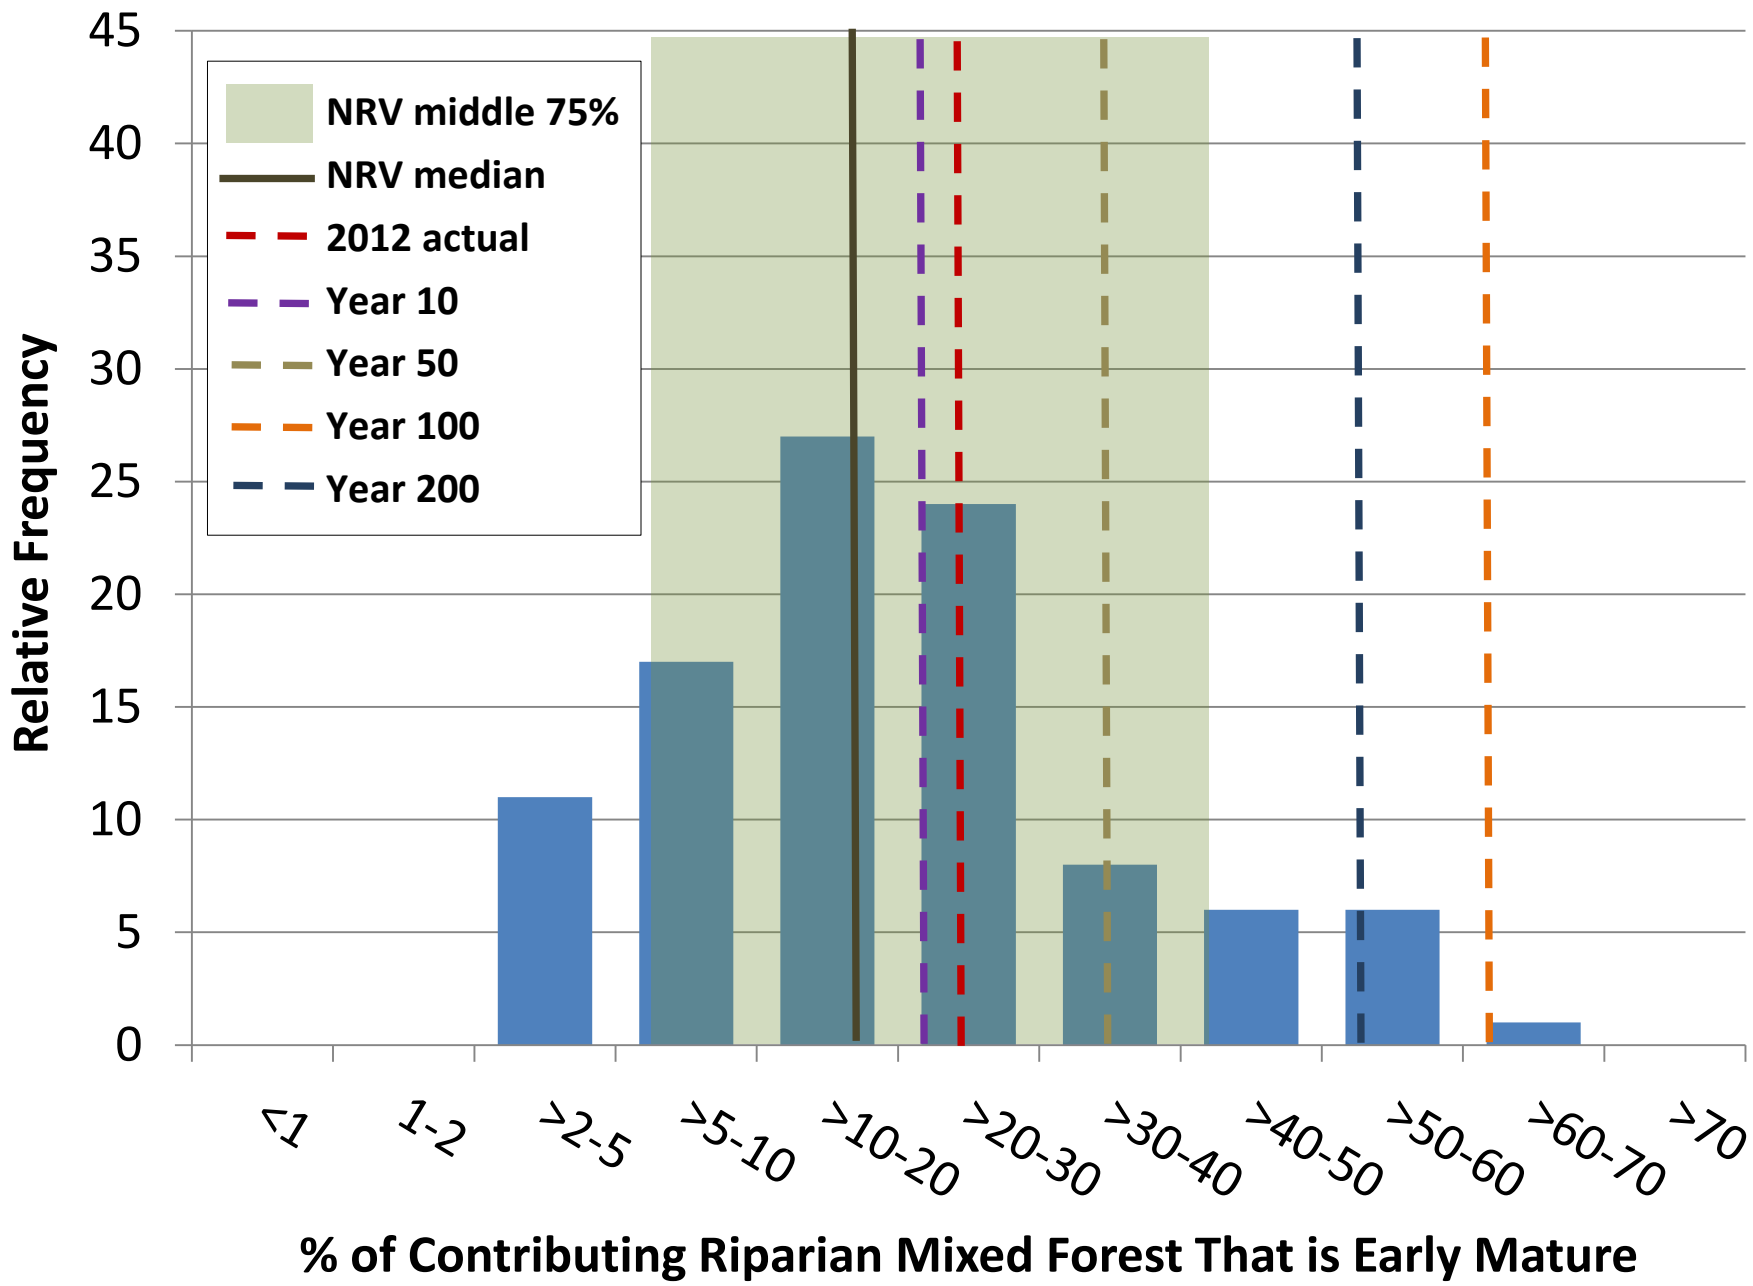

**% of Contrib. Upland White Spruce Forest - Late Mature + Old**

min	2.8	5.7	2.7	6.0	2.7	6.4	3.6	6.7	1.9	6.0	2.3	5.9
q1	9.6	18.0	10.8	13.4	8.4	18.7	9.4	15.6	9.5	20.0	9.5	13.4
median	20.1	27.0	17.8	24.9	18.6	27.6	18.2	26.0	17.4	29.4	17.1	23.3
q3	35.2	39.5	28.4	35.2	32.4	39.3	27.7	38.0	30.4	39.1	27.2	38.9
max	70.3	68.5	48.7	73.0	68.7	70.1	50.9	73.5	67.8	68.5	49.8	69.3
average	24.6	29.4	19.5	26.6	22.6	29.9	19.6	27.9	23.5	30.8	19.4	26.2
s.d	17.8	14.8	11.8	15.2	16.9	15.0	11.9	15.3	17.3	14.9	11.8	15.1
var	315.8	217.8	139.0	231.4	285.7	224.9	140.6	234.5	300.4	223.1	140.0	228.2
12.5th pct	5.7	12.8	5.8	10.0	4.9	12.4	5.9	10.8	5.2	14.4	6.5	9.2
87.5th pct	50.0	47.1	35.4	44.0	47.3	48.1	35.9	46.5	49.2	49.6	36.2	44.1
2012	12.0	12.0	12.0	12.0	12.0	12.0	12.0	12.0	12.0	12.0	12.0	12.0

No hectares summary converted from pct from above

Totals

	rip				upland				wetland			
	y	p	em	LM + O	y	p	em	LM + O	y	p	em	LM + O
#pixels	29,670	29,670	29,670	29,670	138,228	138,228	138,228	138,228	864	864	864	864
No. ha	118,680	118,680	118,680	118,680	552,912	552,912	552,912	552,912	3,456	3,456	3,456	3,456
min	3,272	6,736	3,168	7,156	14,924	35,136	20,032	36,984	64	208	80	204
max	83,408	81,316	57,804	86,624	379,840	387,764	281,600	406,248	2,344	2,368	1,720	2,396
median	23,876	32,102	21,078	29,610	102,892	152,836	100,354	143,690	600	1,016	590	804
average	29,197	34,862	23,084	31,537	125,099	165,300	108,433	154,079	813	1,065	671	907