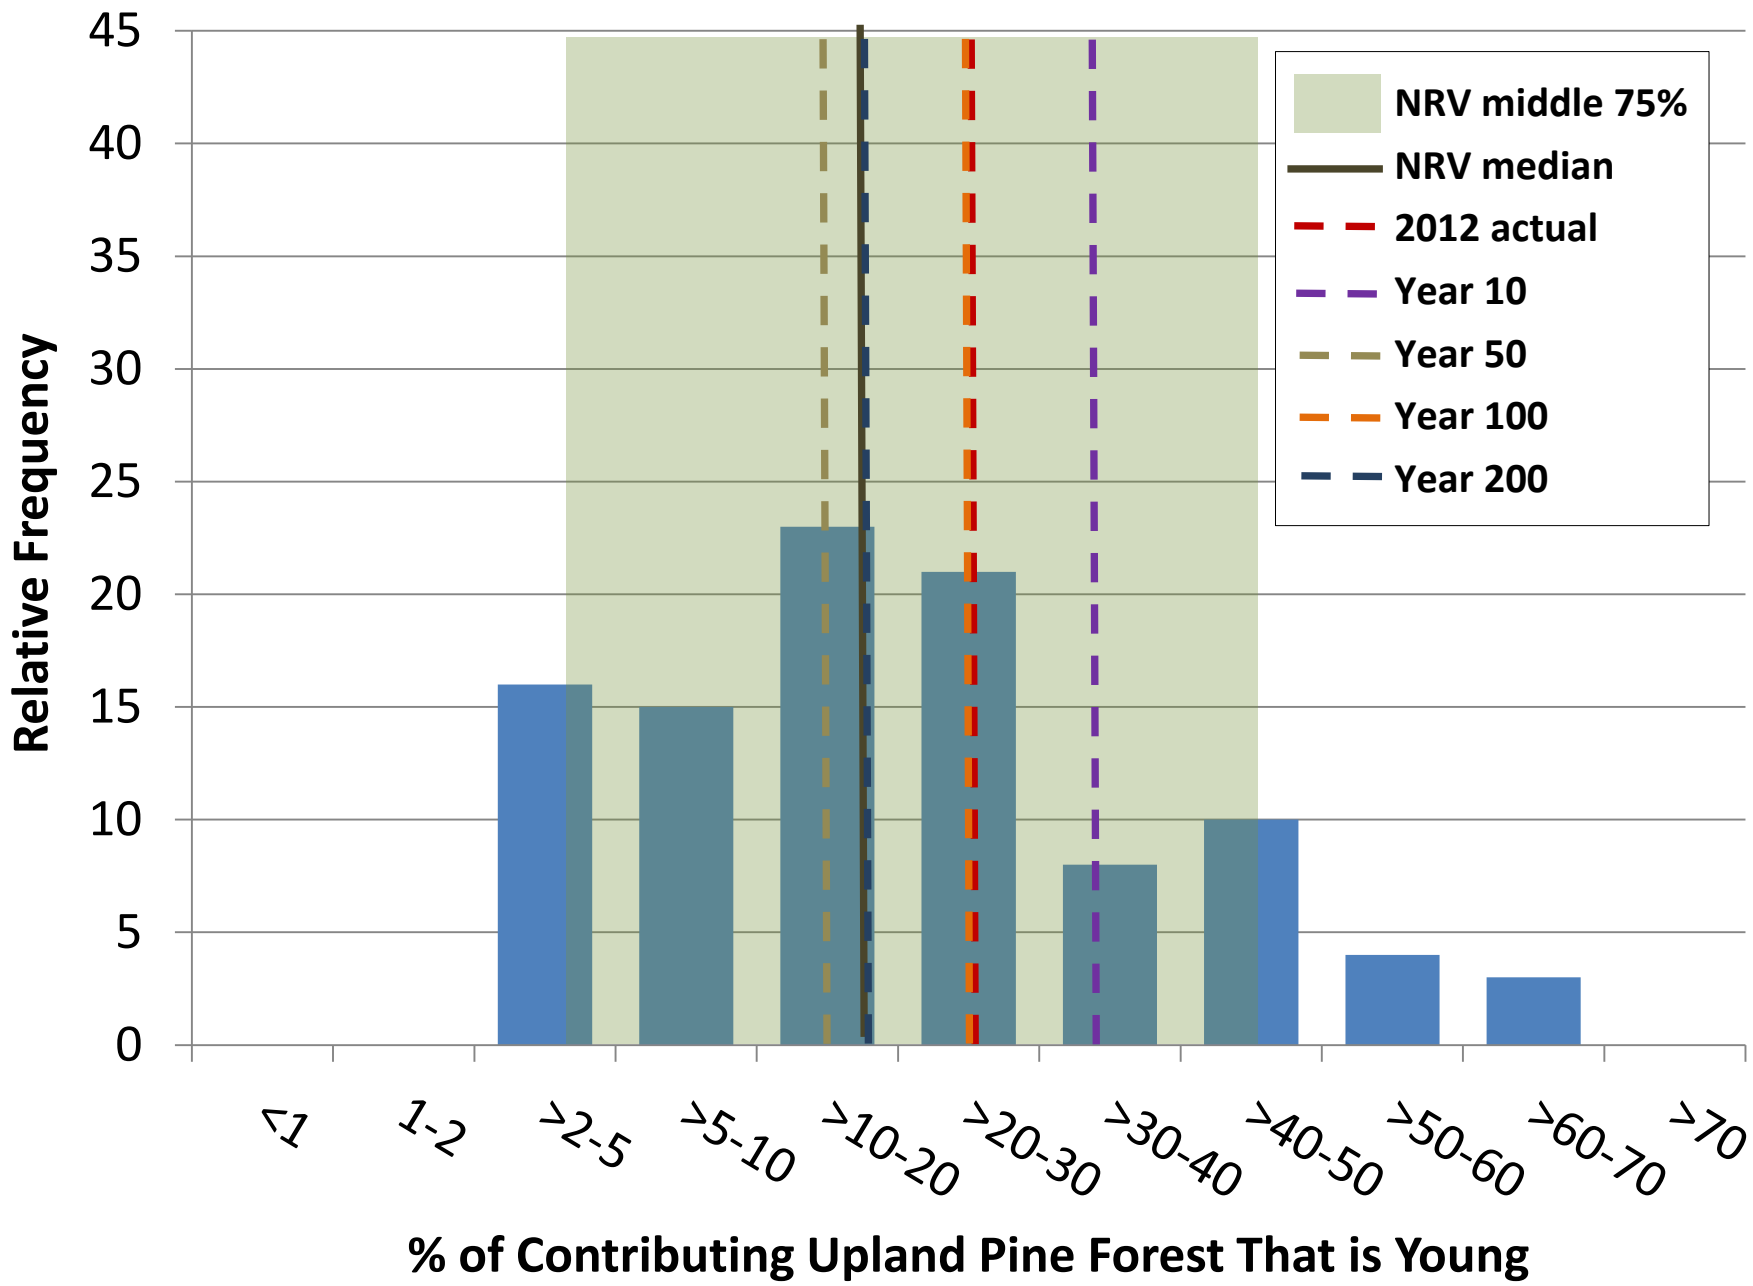

**% of Contrib. Upland White Spruce Forest - Late Mature + Old**

min	2.8	5.7	2.7	6.0	2.7	6.4	3.6	6.7	1.9	6.0	2.3	5.9
q1	9.6	18.0	10.8	13.4	8.4	18.7	9.4	15.6	9.5	20.0	9.5	13.4
median	20.1	27.0	17.8	24.9	18.6	27.6	18.2	26.0	17.4	29.4	17.1	23.3
q3	35.2	39.5	28.4	35.2	32.4	39.3	27.7	38.0	30.4	39.1	27.2	38.9
max	70.3	68.5	48.7	73.0	68.7	70.1	50.9	73.5	67.8	68.5	49.8	69.3
average	24.6	29.4	19.5	26.6	22.6	29.9	19.6	27.9	23.5	30.8	19.4	26.2
s.d	17.8	14.8	11.8	15.2	16.9	15.0	11.9	15.3	17.3	14.9	11.8	15.1
var	315.8	217.8	139.0	231.4	285.7	224.9	140.6	234.5	300.4	223.1	140.0	228.2
12.5th pct	5.7	12.8	5.8	10.0	4.9	12.4	5.9	10.8	5.2	14.4	6.5	9.2
87.5th pct	50.0	47.1	35.4	44.0	47.3	48.1	35.9	46.5	49.2	49.6	36.2	44.1
2012	12.0	12.0	12.0	12.0	12.0	12.0	12.0	12.0	12.0	12.0	12.0	12.0

No hectares summary converted from pct from above

Totals

	rip				upland				wetland			
	y	p	em	LM + O	y	p	em	LM + O	y	p	em	LM + O
#pixels	29,670	29,670	29,670	29,670	138,228	138,228	138,228	138,228	864	864	864	864
No. ha	118,680	118,680	118,680	118,680	552,912	552,912	552,912	552,912	3,456	3,456	3,456	3,456
min	3,272	6,736	3,168	7,156	14,924	35,136	20,032	36,984	64	208	80	204
max	83,408	81,316	57,804	86,624	379,840	387,764	281,600	406,248	2,344	2,368	1,720	2,396
median	23,876	32,102	21,078	29,610	102,892	152,836	100,354	143,690	600	1,016	590	804
average	29,197	34,862	23,084	31,537	125,099	165,300	108,433	154,079	813	1,065	671	907