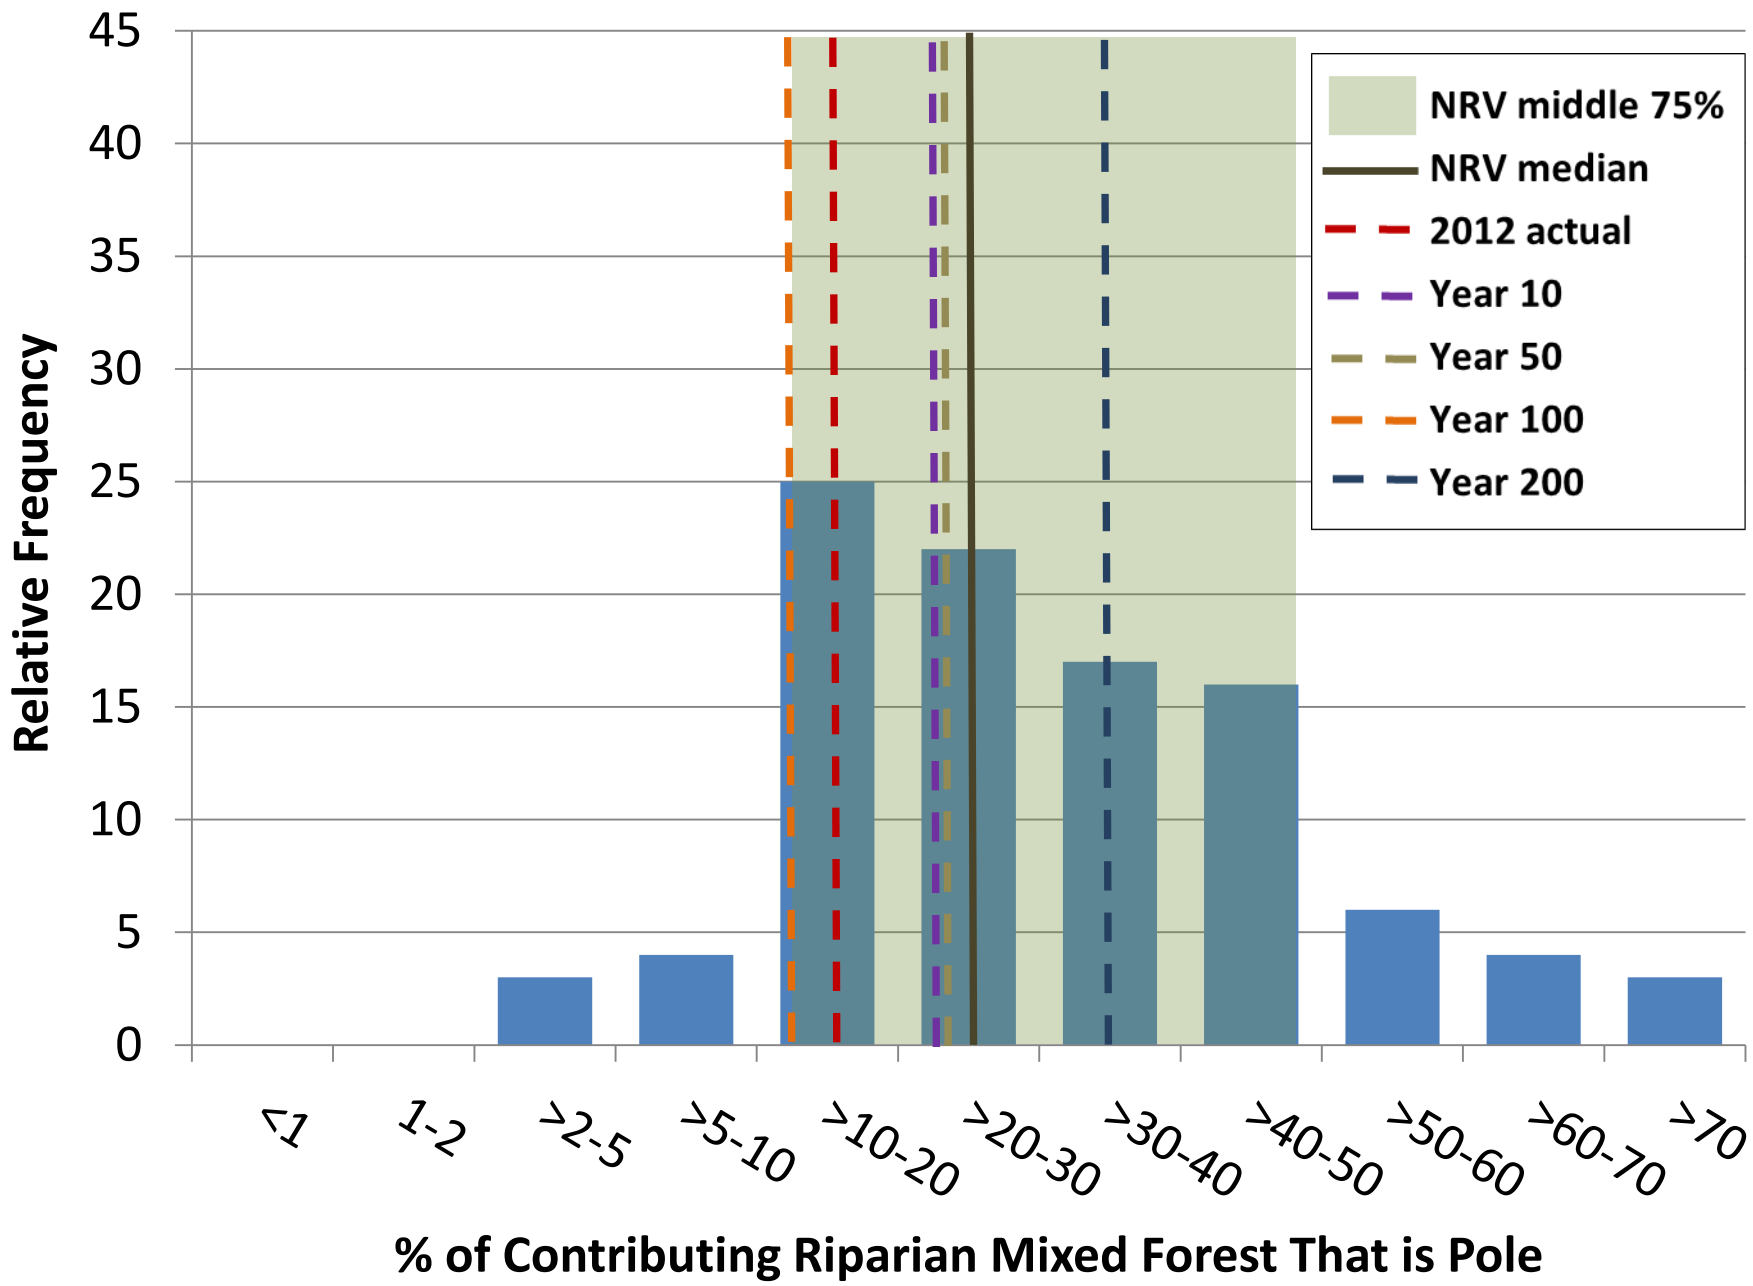

**% of Contrib. Upland White Spruce Forest - Late Mature + Old**

min	2.8	5.7	2.7	6.0	2.7	6.4	3.6	6.7	1.9	6.0	2.3	5.9
q1	9.6	18.0	10.8	13.4	8.4	18.7	9.4	15.6	9.5	20.0	9.5	13.4
median	20.1	27.0	17.8	24.9	18.6	27.6	18.2	26.0	17.4	29.4	17.1	23.3
q3	35.2	39.5	28.4	35.2	32.4	39.3	27.7	38.0	30.4	39.1	27.2	38.9
max	70.3	68.5	48.7	73.0	68.7	70.1	50.9	73.5	67.8	68.5	49.8	69.3
average	24.6	29.4	19.5	26.6	22.6	29.9	19.6	27.9	23.5	30.8	19.4	26.2
s.d	17.8	14.8	11.8	15.2	16.9	15.0	11.9	15.3	17.3	14.9	11.8	15.1
var	315.8	217.8	139.0	231.4	285.7	224.9	140.6	234.5	300.4	223.1	140.0	228.2
12.5th pct	5.7	12.8	5.8	10.0	4.9	12.4	5.9	10.8	5.2	14.4	6.5	9.2
87.5th pct	50.0	47.1	35.4	44.0	47.3	48.1	35.9	46.5	49.2	49.6	36.2	44.1
2012	12.0	12.0	12.0	12.0	12.0	12.0	12.0	12.0	12.0	12.0	12.0	12.0

No hectares summary converted from pct from above

Totals

	rip				upland				wetland			
	y	p	em	LM + O	y	p	em	LM + O	y	p	em	LM + O
#pixels	29,670	29,670	29,670	29,670	138,228	138,228	138,228	138,228	864	864	864	864
No. ha	118,680	118,680	118,680	118,680	552,912	552,912	552,912	552,912	3,456	3,456	3,456	3,456
min	3,272	6,736	3,168	7,156	14,924	35,136	20,032	36,984	64	208	80	204
max	83,408	81,316	57,804	86,624	379,840	387,764	281,600	406,248	2,344	2,368	1,720	2,396
median	23,876	32,102	21,078	29,610	102,892	152,836	100,354	143,690	600	1,016	590	804
average	29,197	34,862	23,084	31,537	125,099	165,300	108,433	154,079	813	1,065	671	907