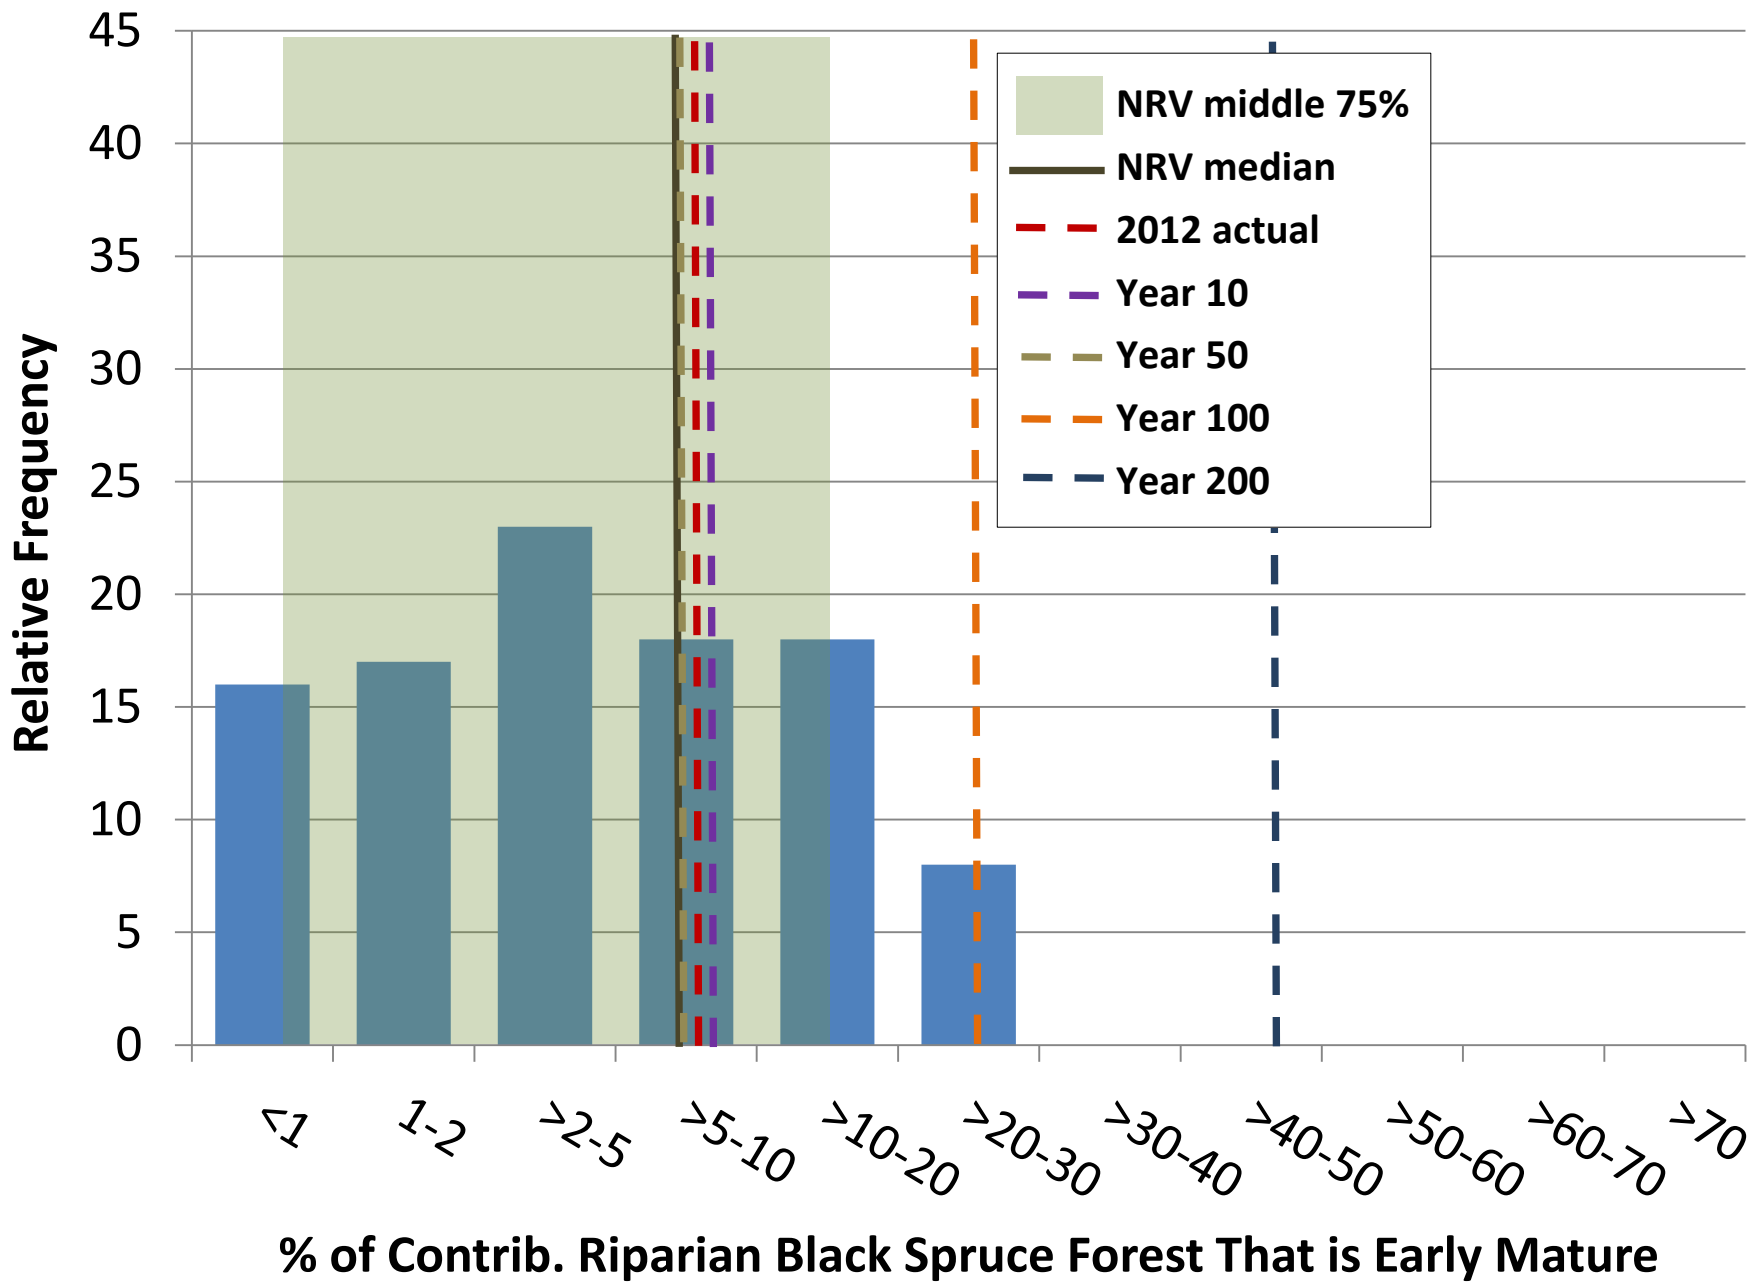

**% of Contrib. Upland White Spruce Forest - Late Mature + Old**

min	2.8	5.7	2.7	6.0	2.7	6.4	3.6	6.7	1.9	6.0	2.3	5.9
q1	9.6	18.0	10.8	13.4	8.4	18.7	9.4	15.6	9.5	20.0	9.5	13.4
median	20.1	27.0	17.8	24.9	18.6	27.6	18.2	26.0	17.4	29.4	17.1	23.3
q3	35.2	39.5	28.4	35.2	32.4	39.3	27.7	38.0	30.4	39.1	27.2	38.9
max	70.3	68.5	48.7	73.0	68.7	70.1	50.9	73.5	67.8	68.5	49.8	69.3
average	24.6	29.4	19.5	26.6	22.6	29.9	19.6	27.9	23.5	30.8	19.4	26.2
s.d	17.8	14.8	11.8	15.2	16.9	15.0	11.9	15.3	17.3	14.9	11.8	15.1
var	315.8	217.8	139.0	231.4	285.7	224.9	140.6	234.5	300.4	223.1	140.0	228.2
12.5th pct	5.7	12.8	5.8	10.0	4.9	12.4	5.9	10.8	5.2	14.4	6.5	9.2
87.5th pct	50.0	47.1	35.4	44.0	47.3	48.1	35.9	46.5	49.2	49.6	36.2	44.1
2012	12.0	12.0	12.0	12.0	12.0	12.0	12.0	12.0	12.0	12.0	12.0	12.0

No hectares summary converted from pct from above

Totals

	rip				upland				wetland			
	y	p	em	LM + O	y	p	em	LM + O	y	p	em	LM + O
#pixels	29,670	29,670	29,670	29,670	138,228	138,228	138,228	138,228	864	864	864	864
No. ha	118,680	118,680	118,680	118,680	552,912	552,912	552,912	552,912	3,456	3,456	3,456	3,456
min	3,272	6,736	3,168	7,156	14,924	35,136	20,032	36,984	64	208	80	204
max	83,408	81,316	57,804	86,624	379,840	387,764	281,600	406,248	2,344	2,368	1,720	2,396
median	23,876	32,102	21,078	29,610	102,892	152,836	100,354	143,690	600	1,016	590	804
average	29,197	34,862	23,084	31,537	125,099	165,300	108,433	154,079	813	1,065	671	907