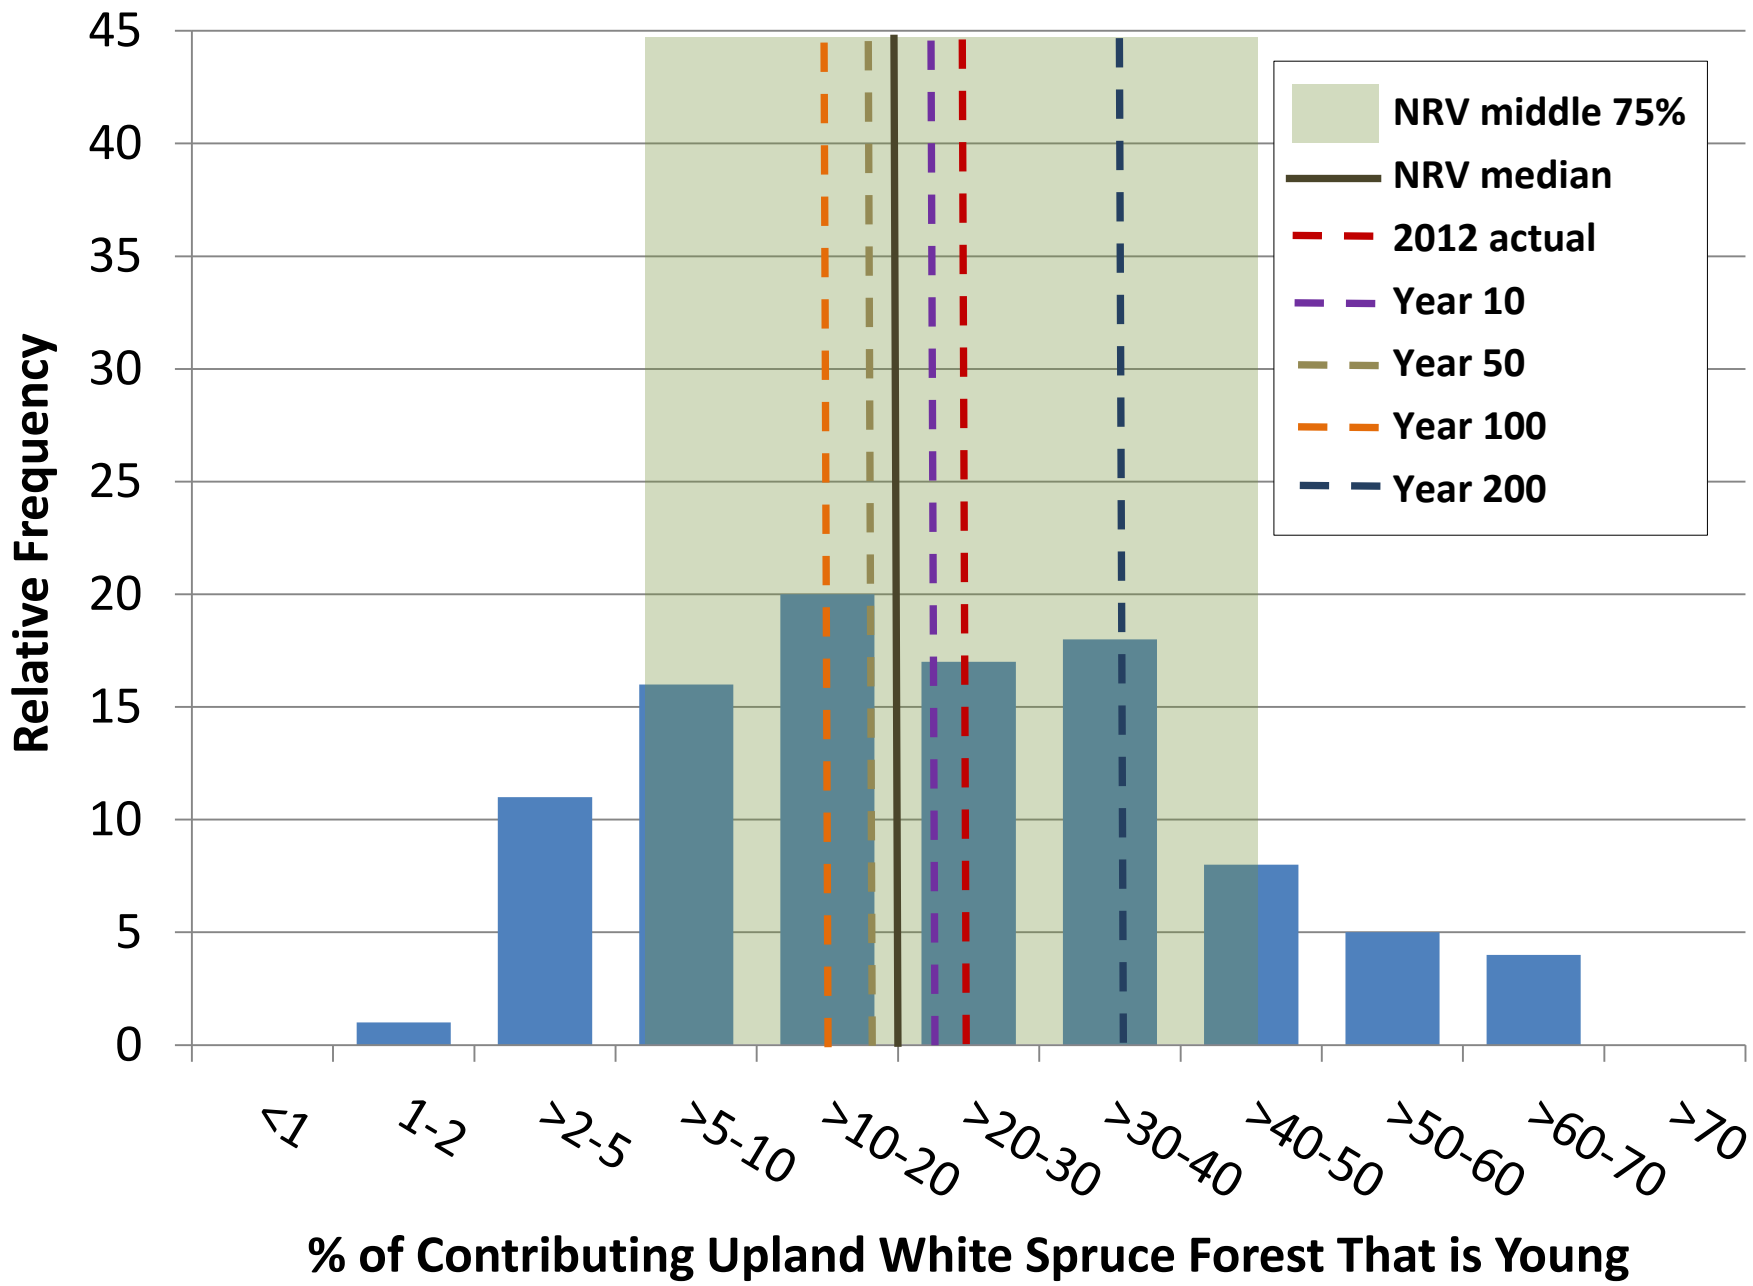

**% of Contrib. Upland White Spruce Forest - Late Mature + Old**

min	2.8	5.7	2.7	6.0	2.7	6.4	3.6	6.7	1.9	6.0	2.3	5.9
q1	9.6	18.0	10.8	13.4	8.4	18.7	9.4	15.6	9.5	20.0	9.5	13.4
median	20.1	27.0	17.8	24.9	18.6	27.6	18.2	26.0	17.4	29.4	17.1	23.3
q3	35.2	39.5	28.4	35.2	32.4	39.3	27.7	38.0	30.4	39.1	27.2	38.9
max	70.3	68.5	48.7	73.0	68.7	70.1	50.9	73.5	67.8	68.5	49.8	69.3
average	24.6	29.4	19.5	26.6	22.6	29.9	19.6	27.9	23.5	30.8	19.4	26.2
s.d	17.8	14.8	11.8	15.2	16.9	15.0	11.9	15.3	17.3	14.9	11.8	15.1
var	315.8	217.8	139.0	231.4	285.7	224.9	140.6	234.5	300.4	223.1	140.0	228.2
12.5th pct	5.7	12.8	5.8	10.0	4.9	12.4	5.9	10.8	5.2	14.4	6.5	9.2
87.5th pct	50.0	47.1	35.4	44.0	47.3	48.1	35.9	46.5	49.2	49.6	36.2	44.1
2012	12.0	12.0	12.0	12.0	12.0	12.0	12.0	12.0	12.0	12.0	12.0	12.0

No hectares summary converted from pct from above

Totals

	rip				upland				wetland			
	y	p	em	LM + O	y	p	em	LM + O	y	p	em	LM + O
#pixels	29,670	29,670	29,670	29,670	138,228	138,228	138,228	138,228	864	864	864	864
No. ha	118,680	118,680	118,680	118,680	552,912	552,912	552,912	552,912	3,456	3,456	3,456	3,456
min	3,272	6,736	3,168	7,156	14,924	35,136	20,032	36,984	64	208	80	204
max	83,408	81,316	57,804	86,624	379,840	387,764	281,600	406,248	2,344	2,368	1,720	2,396
median	23,876	32,102	21,078	29,610	102,892	152,836	100,354	143,690	600	1,016	590	804
average	29,197	34,862	23,084	31,537	125,099	165,300	108,433	154,079	813	1,065	671	907