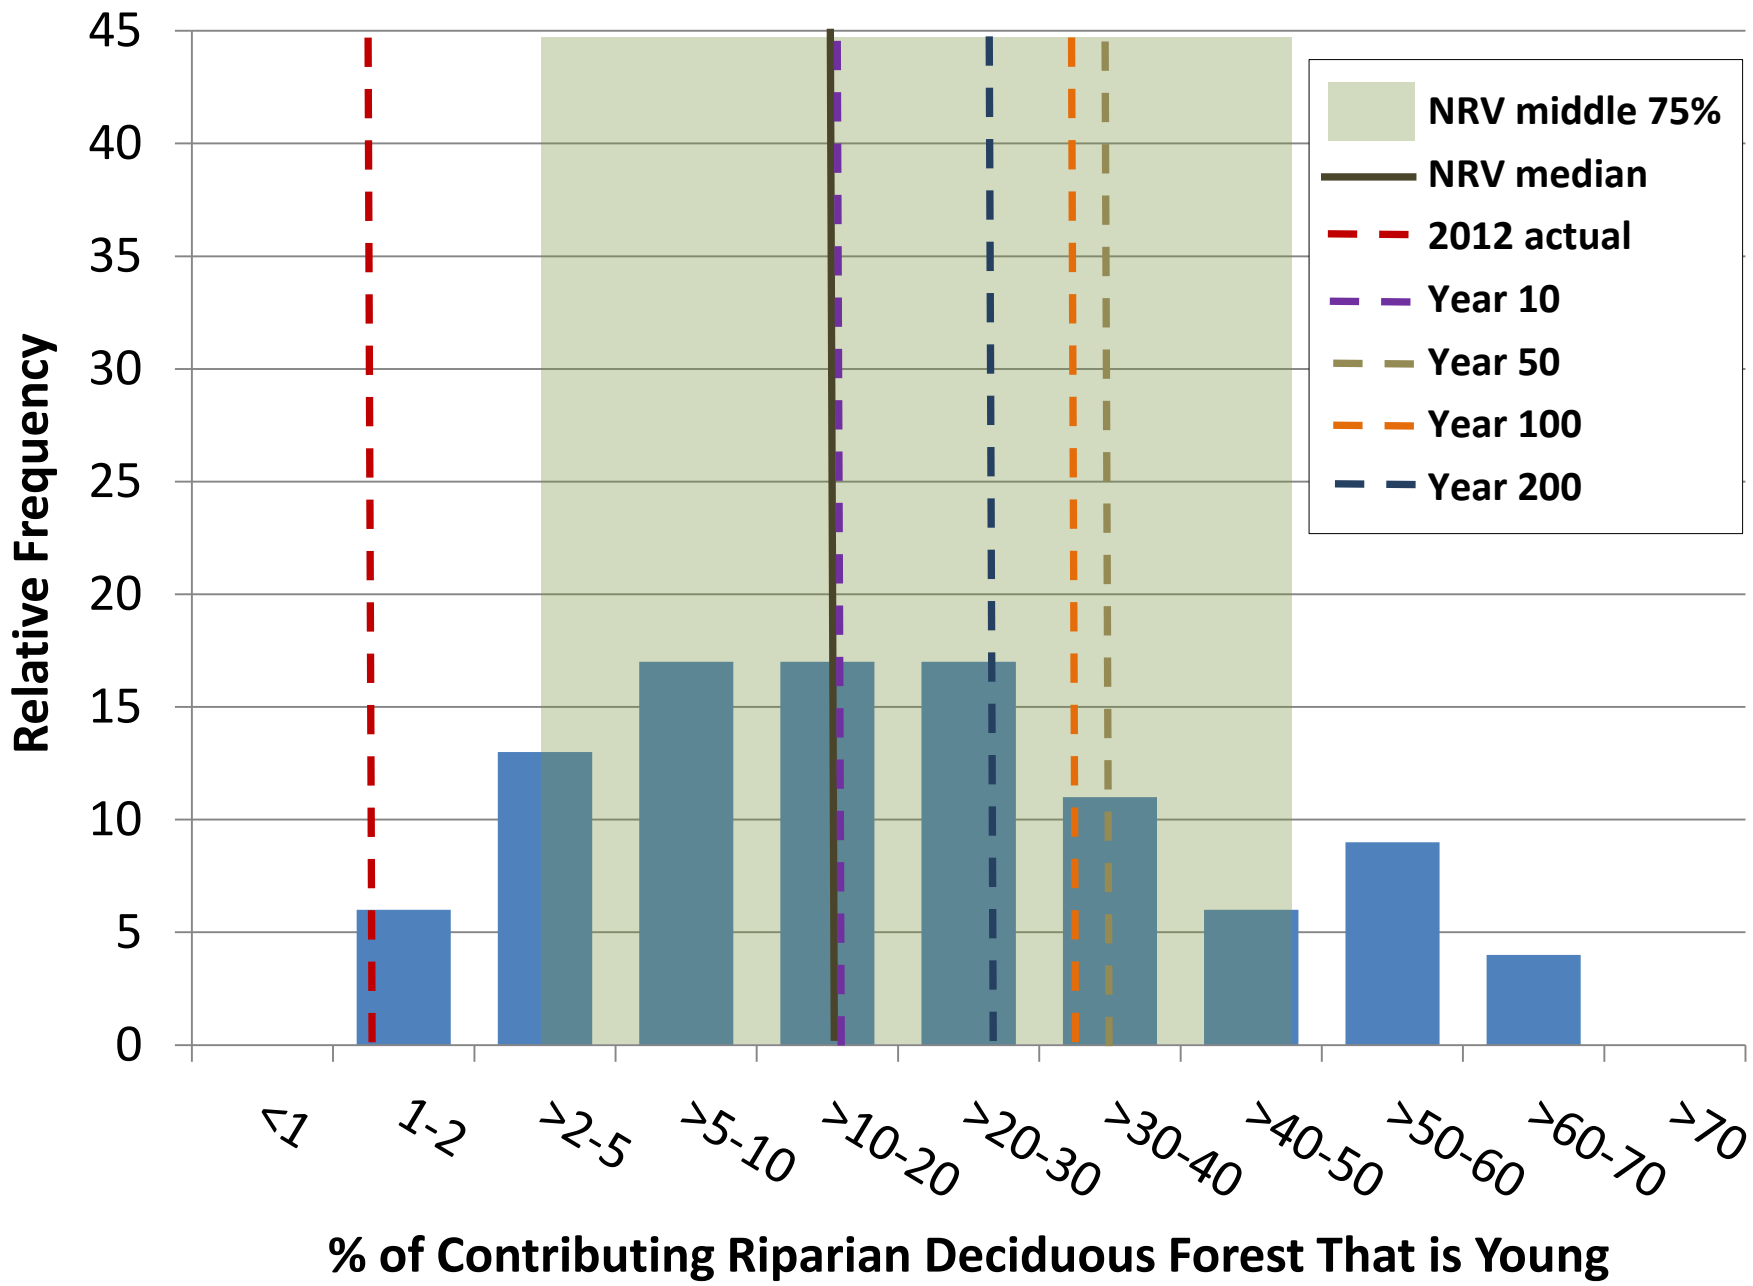

**% of Contrib. Upland White Spruce Forest - Late Mature + Old**

min	2.8	5.7	2.7	6.0	2.7	6.4	3.6	6.7	1.9	6.0	2.3	5.9
q1	9.6	18.0	10.8	13.4	8.4	18.7	9.4	15.6	9.5	20.0	9.5	13.4
median	20.1	27.0	17.8	24.9	18.6	27.6	18.2	26.0	17.4	29.4	17.1	23.3
q3	35.2	39.5	28.4	35.2	32.4	39.3	27.7	38.0	30.4	39.1	27.2	38.9
max	70.3	68.5	48.7	73.0	68.7	70.1	50.9	73.5	67.8	68.5	49.8	69.3
average	24.6	29.4	19.5	26.6	22.6	29.9	19.6	27.9	23.5	30.8	19.4	26.2
s.d	17.8	14.8	11.8	15.2	16.9	15.0	11.9	15.3	17.3	14.9	11.8	15.1
var	315.8	217.8	139.0	231.4	285.7	224.9	140.6	234.5	300.4	223.1	140.0	228.2
12.5th pct	5.7	12.8	5.8	10.0	4.9	12.4	5.9	10.8	5.2	14.4	6.5	9.2
87.5th pct	50.0	47.1	35.4	44.0	47.3	48.1	35.9	46.5	49.2	49.6	36.2	44.1
2012	12.0	12.0	12.0	12.0	12.0	12.0	12.0	12.0	12.0	12.0	12.0	12.0

No hectares summary converted from pct from above

Totals

	rip				upland				wetland			
	y	p	em	LM + O	y	p	em	LM + O	y	p	em	LM + O
#pixels	29,670	29,670	29,670	29,670	138,228	138,228	138,228	138,228	864	864	864	864
No. ha	118,680	118,680	118,680	118,680	552,912	552,912	552,912	552,912	3,456	3,456	3,456	3,456
min	3,272	6,736	3,168	7,156	14,924	35,136	20,032	36,984	64	208	80	204
max	83,408	81,316	57,804	86,624	379,840	387,764	281,600	406,248	2,344	2,368	1,720	2,396
median	23,876	32,102	21,078	29,610	102,892	152,836	100,354	143,690	600	1,016	590	804
average	29,197	34,862	23,084	31,537	125,099	165,300	108,433	154,079	813	1,065	671	907