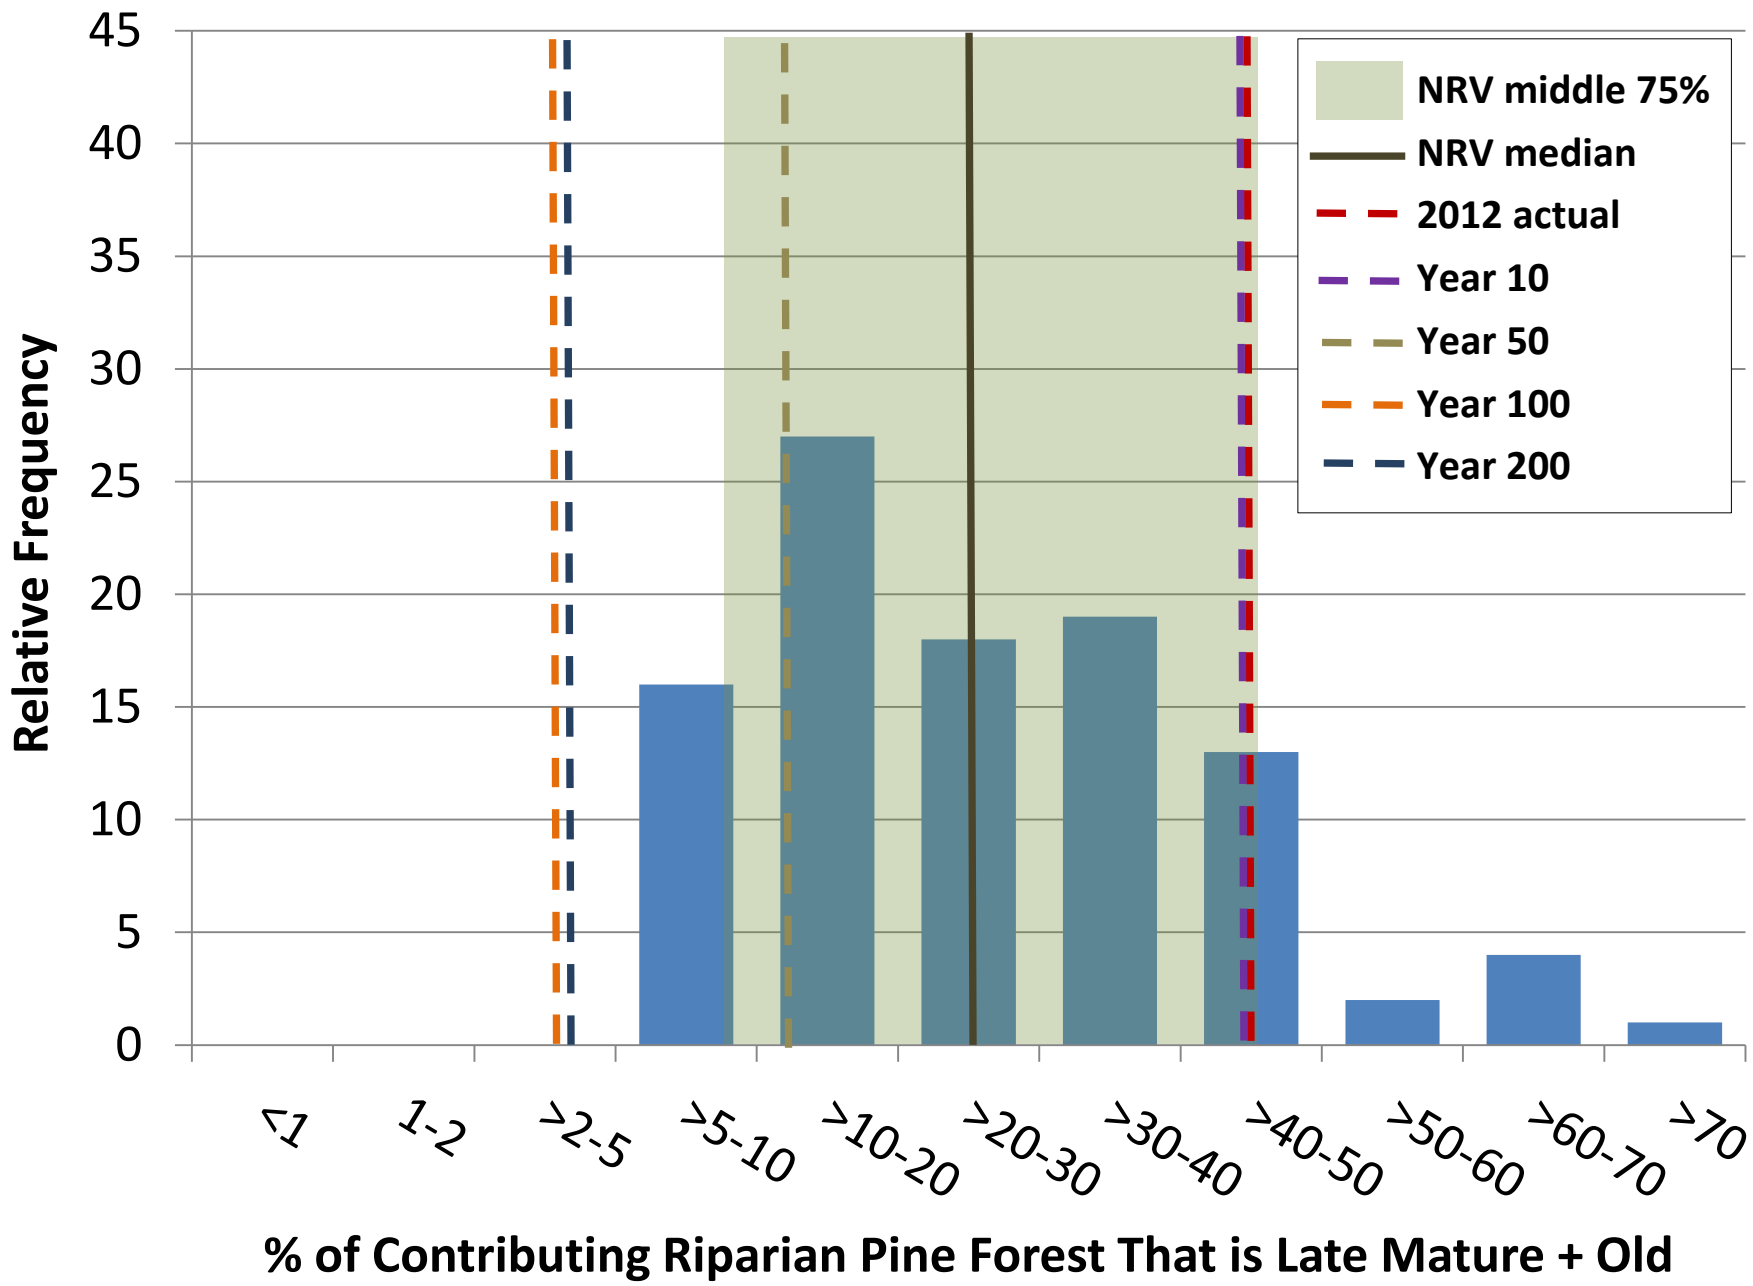

**% of Contrib. Upland White Spruce Forest - Late Mature + Old**

min	2.8	5.7	2.7	6.0	2.7	6.4	3.6	6.7	1.9	6.0	2.3	5.9
q1	9.6	18.0	10.8	13.4	8.4	18.7	9.4	15.6	9.5	20.0	9.5	13.4
median	20.1	27.0	17.8	24.9	18.6	27.6	18.2	26.0	17.4	29.4	17.1	23.3
q3	35.2	39.5	28.4	35.2	32.4	39.3	27.7	38.0	30.4	39.1	27.2	38.9
max	70.3	68.5	48.7	73.0	68.7	70.1	50.9	73.5	67.8	68.5	49.8	69.3
average	24.6	29.4	19.5	26.6	22.6	29.9	19.6	27.9	23.5	30.8	19.4	26.2
s.d	17.8	14.8	11.8	15.2	16.9	15.0	11.9	15.3	17.3	14.9	11.8	15.1
var	315.8	217.8	139.0	231.4	285.7	224.9	140.6	234.5	300.4	223.1	140.0	228.2
12.5th pct	5.7	12.8	5.8	10.0	4.9	12.4	5.9	10.8	5.2	14.4	6.5	9.2
87.5th pct	50.0	47.1	35.4	44.0	47.3	48.1	35.9	46.5	49.2	49.6	36.2	44.1
2012	12.0	12.0	12.0	12.0	12.0	12.0	12.0	12.0	12.0	12.0	12.0	12.0

No hectares summary converted from pct from above

Totals

	rip				upland				wetland			
	y	p	em	LM + O	y	p	em	LM + O	y	p	em	LM + O
#pixels	29,670	29,670	29,670	29,670	138,228	138,228	138,228	138,228	864	864	864	864
No. ha	118,680	118,680	118,680	118,680	552,912	552,912	552,912	552,912	3,456	3,456	3,456	3,456
min	3,272	6,736	3,168	7,156	14,924	35,136	20,032	36,984	64	208	80	204
max	83,408	81,316	57,804	86,624	379,840	387,764	281,600	406,248	2,344	2,368	1,720	2,396
median	23,876	32,102	21,078	29,610	102,892	152,836	100,354	143,690	600	1,016	590	804
average	29,197	34,862	23,084	31,537	125,099	165,300	108,433	154,079	813	1,065	671	907