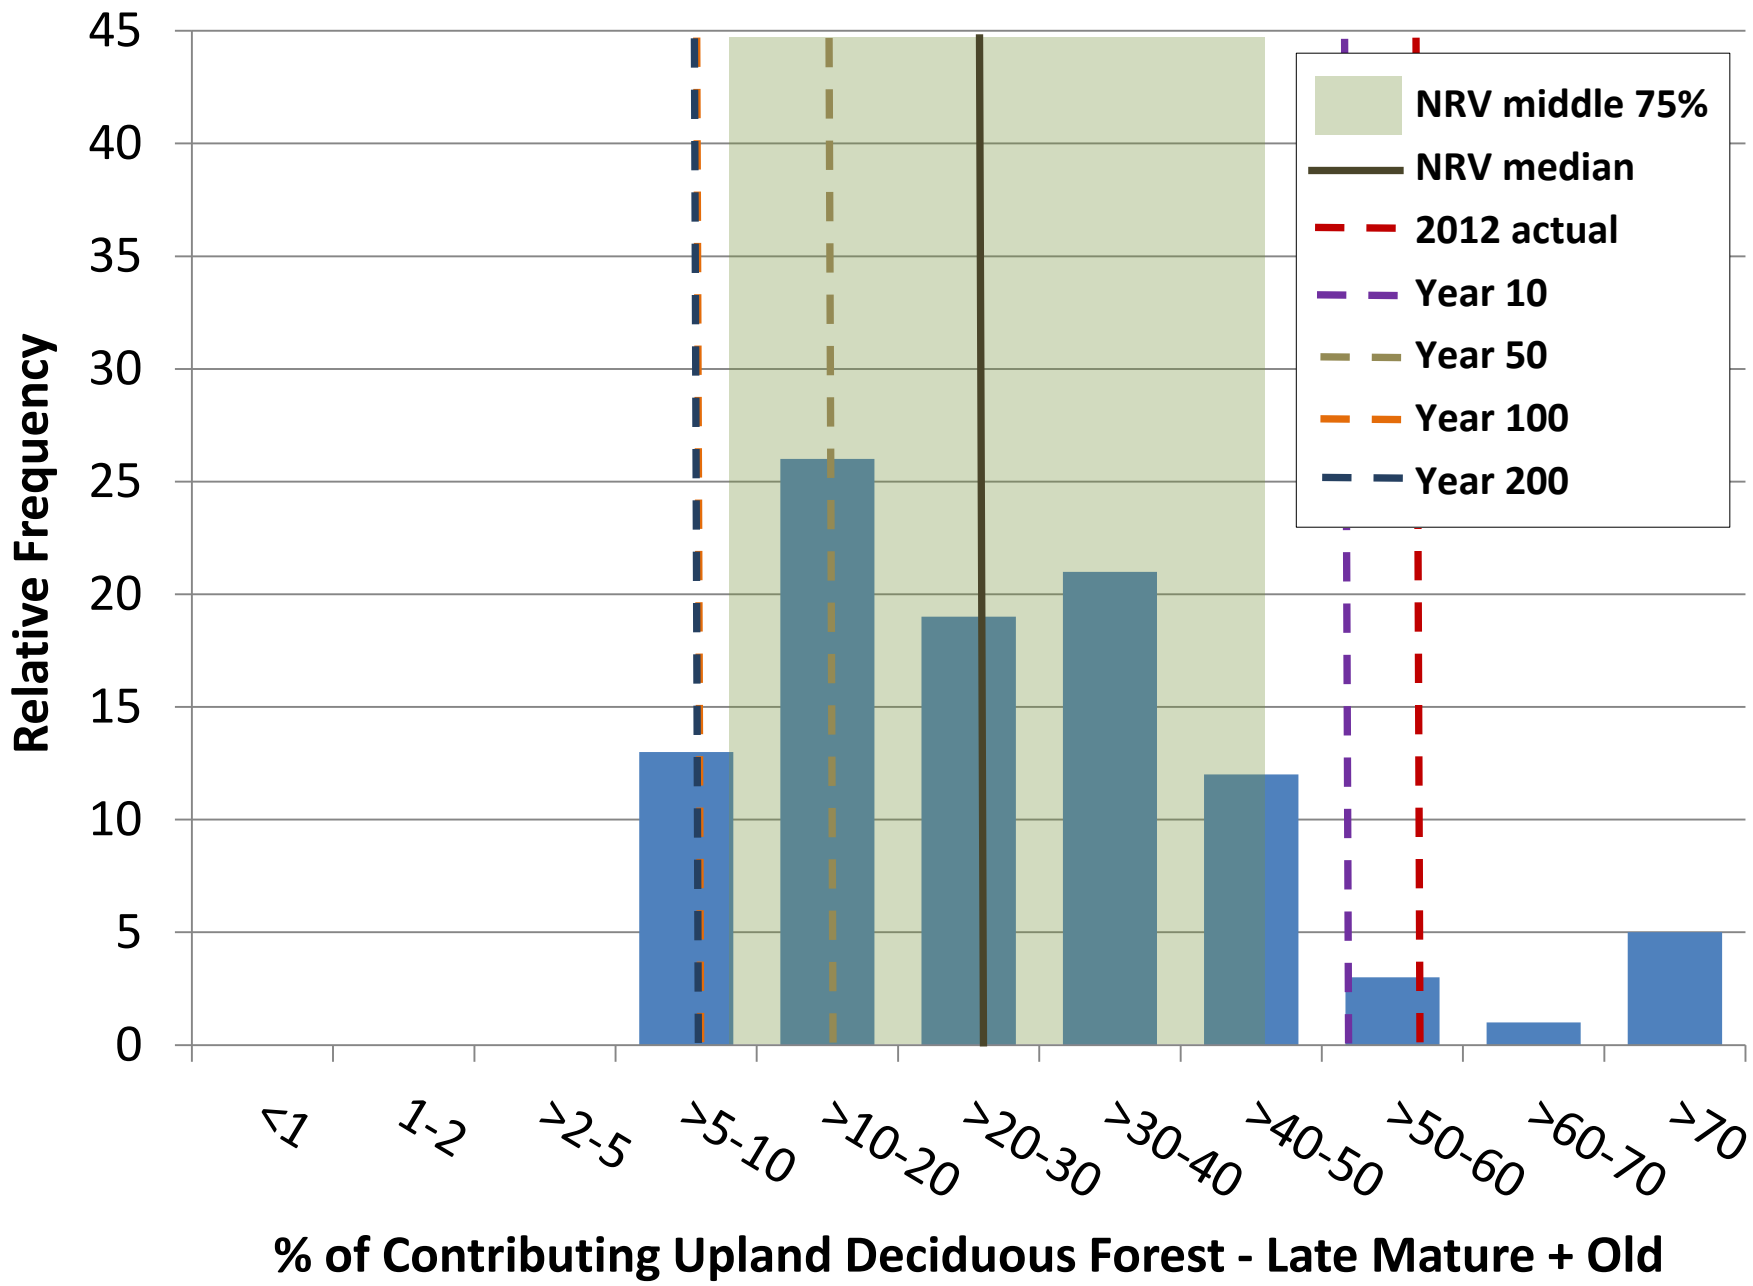

**% of Contrib. Upland White Spruce Forest - Late Mature + Old**

min	2.8	5.7	2.7	6.0	2.7	6.4	3.6	6.7	1.9	6.0	2.3	5.9
q1	9.6	18.0	10.8	13.4	8.4	18.7	9.4	15.6	9.5	20.0	9.5	13.4
median	20.1	27.0	17.8	24.9	18.6	27.6	18.2	26.0	17.4	29.4	17.1	23.3
q3	35.2	39.5	28.4	35.2	32.4	39.3	27.7	38.0	30.4	39.1	27.2	38.9
max	70.3	68.5	48.7	73.0	68.7	70.1	50.9	73.5	67.8	68.5	49.8	69.3
average	24.6	29.4	19.5	26.6	22.6	29.9	19.6	27.9	23.5	30.8	19.4	26.2
s.d	17.8	14.8	11.8	15.2	16.9	15.0	11.9	15.3	17.3	14.9	11.8	15.1
var	315.8	217.8	139.0	231.4	285.7	224.9	140.6	234.5	300.4	223.1	140.0	228.2
12.5th pct	5.7	12.8	5.8	10.0	4.9	12.4	5.9	10.8	5.2	14.4	6.5	9.2
87.5th pct	50.0	47.1	35.4	44.0	47.3	48.1	35.9	46.5	49.2	49.6	36.2	44.1
2012	12.0	12.0	12.0	12.0	12.0	12.0	12.0	12.0	12.0	12.0	12.0	12.0

No hectares summary converted from pct from above

Totals

	rip				upland				wetland			
	y	p	em	LM + O	y	p	em	LM + O	y	p	em	LM + O
#pixels	29,670	29,670	29,670	29,670	138,228	138,228	138,228	138,228	864	864	864	864
No. ha	118,680	118,680	118,680	118,680	552,912	552,912	552,912	552,912	3,456	3,456	3,456	3,456
min	3,272	6,736	3,168	7,156	14,924	35,136	20,032	36,984	64	208	80	204
max	83,408	81,316	57,804	86,624	379,840	387,764	281,600	406,248	2,344	2,368	1,720	2,396
median	23,876	32,102	21,078	29,610	102,892	152,836	100,354	143,690	600	1,016	590	804
average	29,197	34,862	23,084	31,537	125,099	165,300	108,433	154,079	813	1,065	671	907