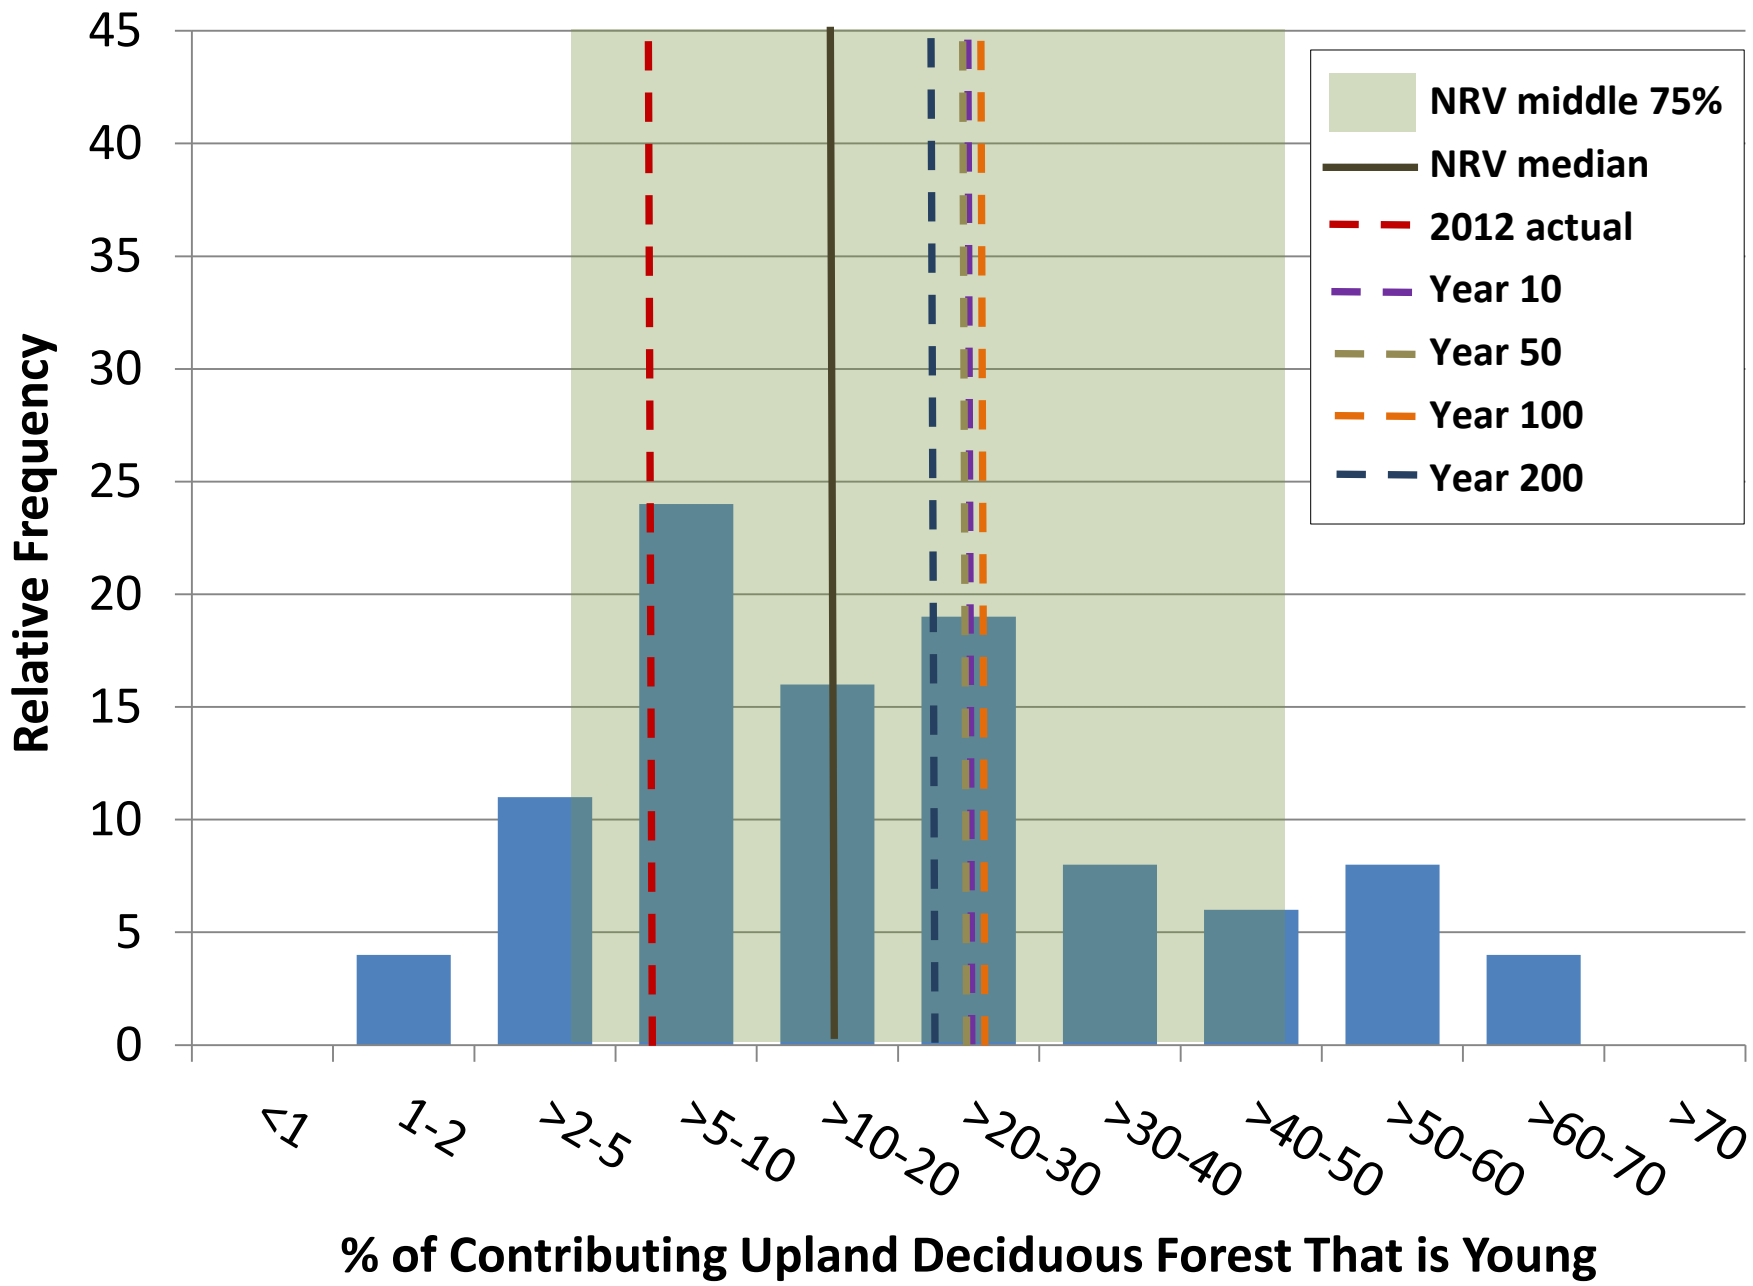

**% of Contrib. Upland White Spruce Forest - Late Mature + Old**

min	2.8	5.7	2.7	6.0	2.7	6.4	3.6	6.7	1.9	6.0	2.3	5.9
q1	9.6	18.0	10.8	13.4	8.4	18.7	9.4	15.6	9.5	20.0	9.5	13.4
median	20.1	27.0	17.8	24.9	18.6	27.6	18.2	26.0	17.4	29.4	17.1	23.3
q3	35.2	39.5	28.4	35.2	32.4	39.3	27.7	38.0	30.4	39.1	27.2	38.9
max	70.3	68.5	48.7	73.0	68.7	70.1	50.9	73.5	67.8	68.5	49.8	69.3
average	24.6	29.4	19.5	26.6	22.6	29.9	19.6	27.9	23.5	30.8	19.4	26.2
s.d	17.8	14.8	11.8	15.2	16.9	15.0	11.9	15.3	17.3	14.9	11.8	15.1
var	315.8	217.8	139.0	231.4	285.7	224.9	140.6	234.5	300.4	223.1	140.0	228.2
12.5th pct	5.7	12.8	5.8	10.0	4.9	12.4	5.9	10.8	5.2	14.4	6.5	9.2
87.5th pct	50.0	47.1	35.4	44.0	47.3	48.1	35.9	46.5	49.2	49.6	36.2	44.1
2012	12.0	12.0	12.0	12.0	12.0	12.0	12.0	12.0	12.0	12.0	12.0	12.0

No hectares summary converted from pct from above

Totals

	rip				upland				wetland			
	y	p	em	LM + O	y	p	em	LM + O	y	p	em	LM + O
#pixels	29,670	29,670	29,670	29,670	138,228	138,228	138,228	138,228	864	864	864	864
No. ha	118,680	118,680	118,680	118,680	552,912	552,912	552,912	552,912	3,456	3,456	3,456	3,456
min	3,272	6,736	3,168	7,156	14,924	35,136	20,032	36,984	64	208	80	204
max	83,408	81,316	57,804	86,624	379,840	387,764	281,600	406,248	2,344	2,368	1,720	2,396
median	23,876	32,102	21,078	29,610	102,892	152,836	100,354	143,690	600	1,016	590	804
average	29,197	34,862	23,084	31,537	125,099	165,300	108,433	154,079	813	1,065	671	907