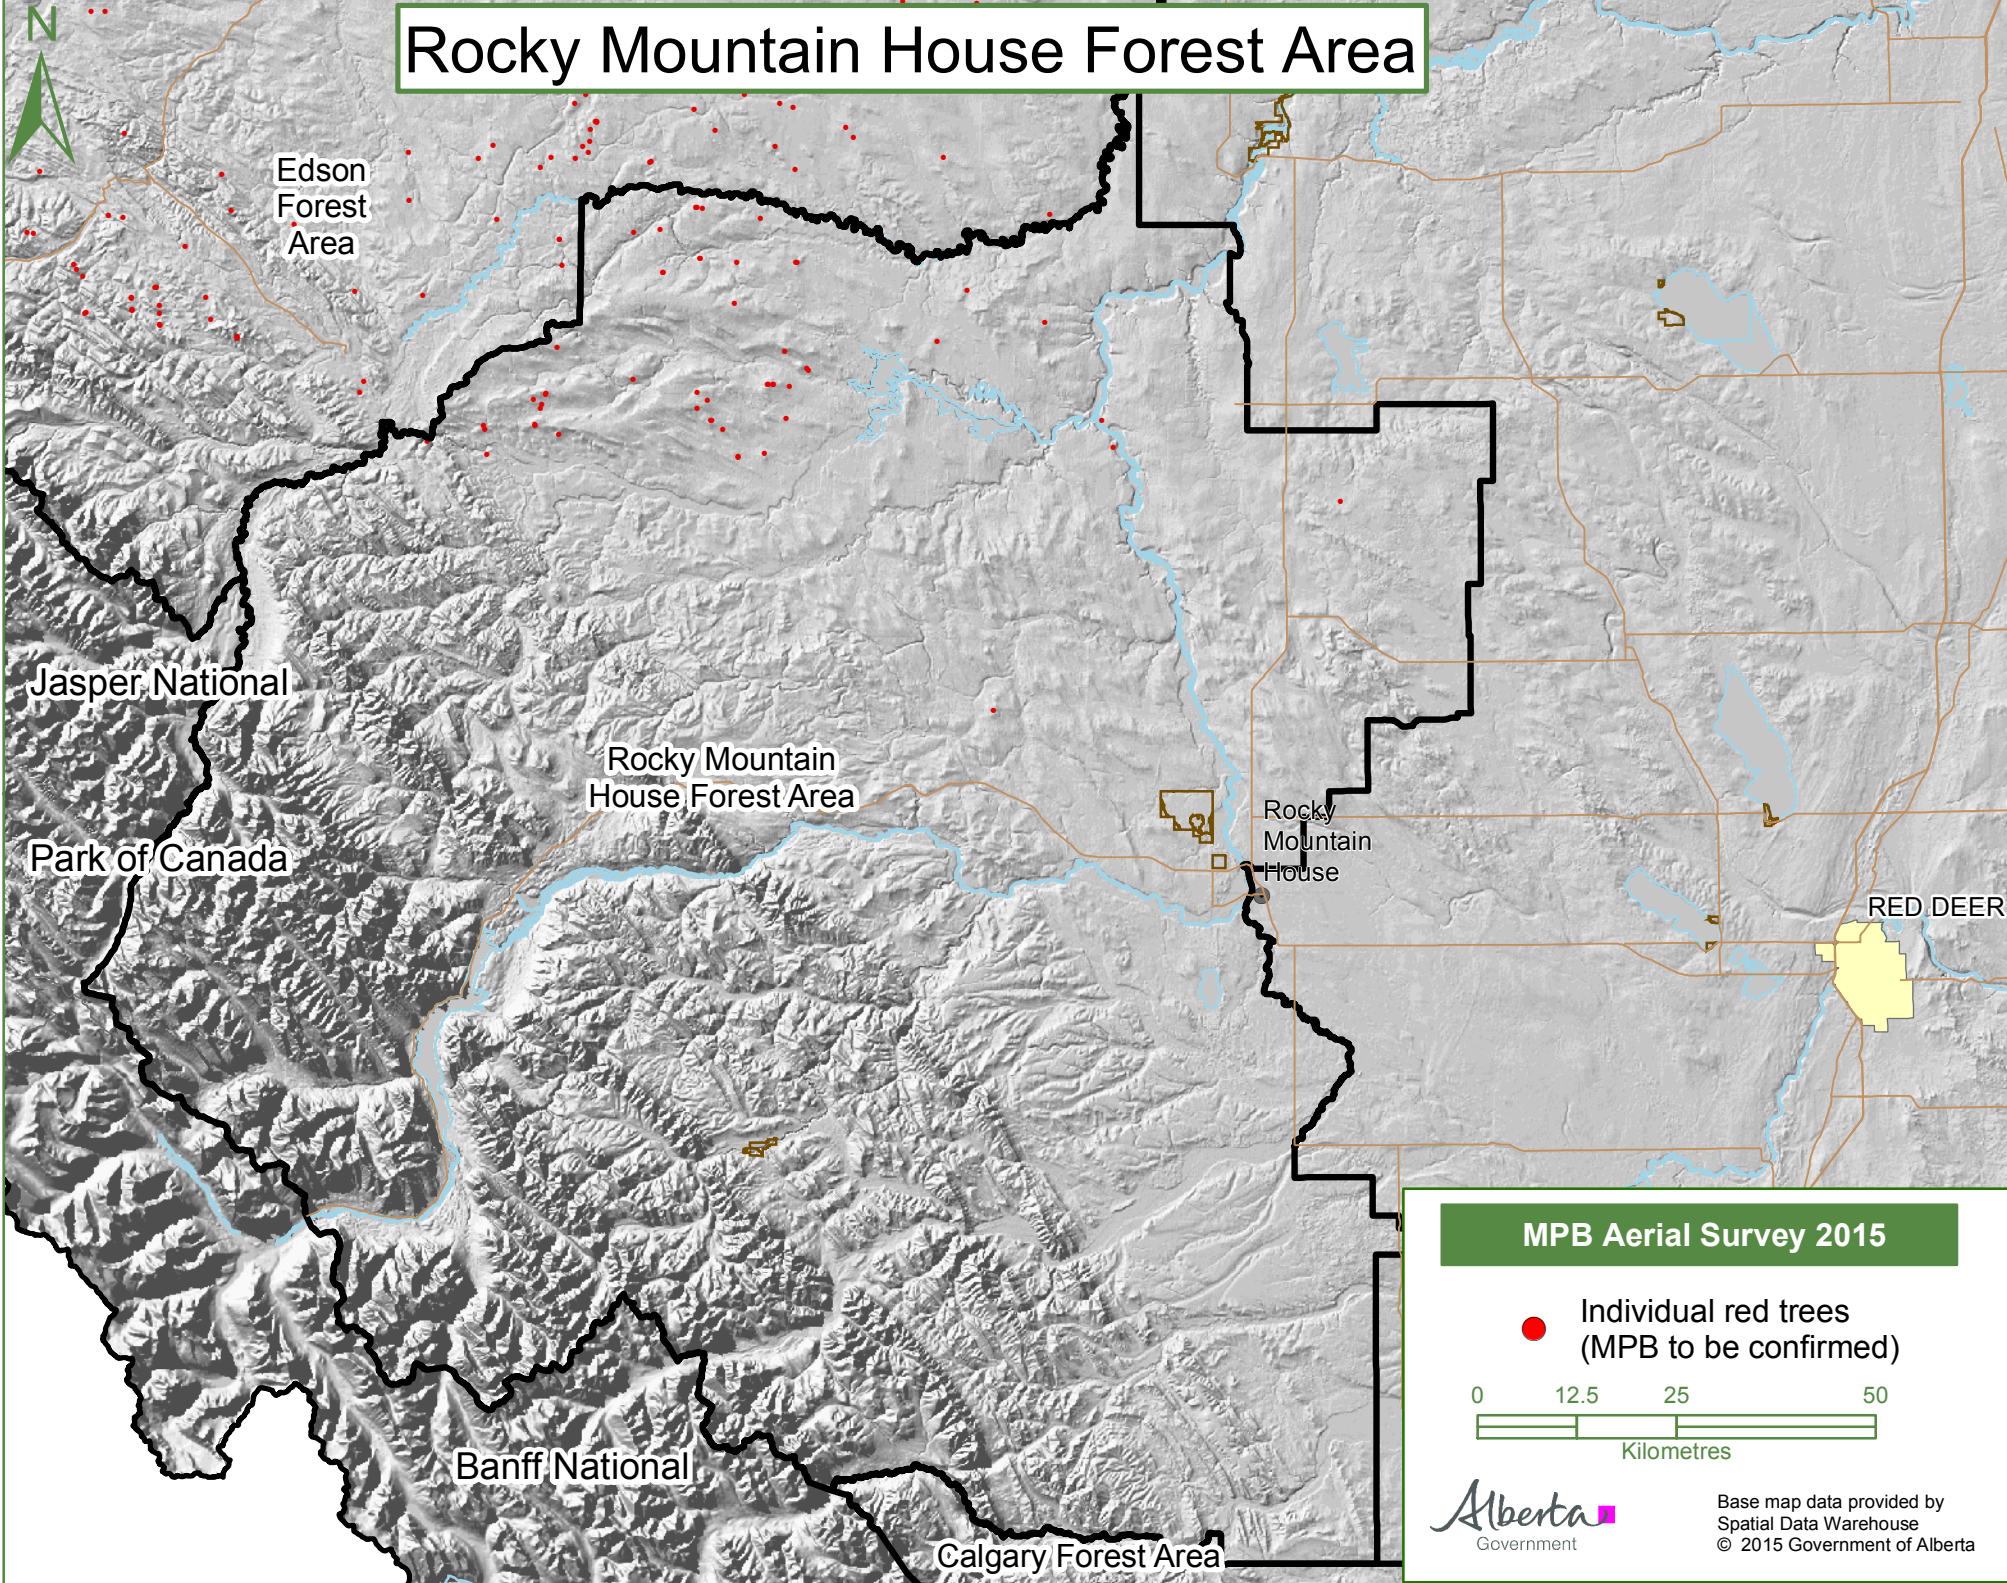

# Rocky Mountain House Forest Area

Edson Forest Area

Jasper National Park of Canada

Park of Canada

Rocky Mountain House Forest Area

Rocky Mountain House

RED DEER

Banff National Park

Calgary Forest Area

## MPB Aerial Survey 2015

● Individual red trees (MPB to be confirmed)

Base map data provided by Spatial Data Warehouse © 2015 Government of Alberta