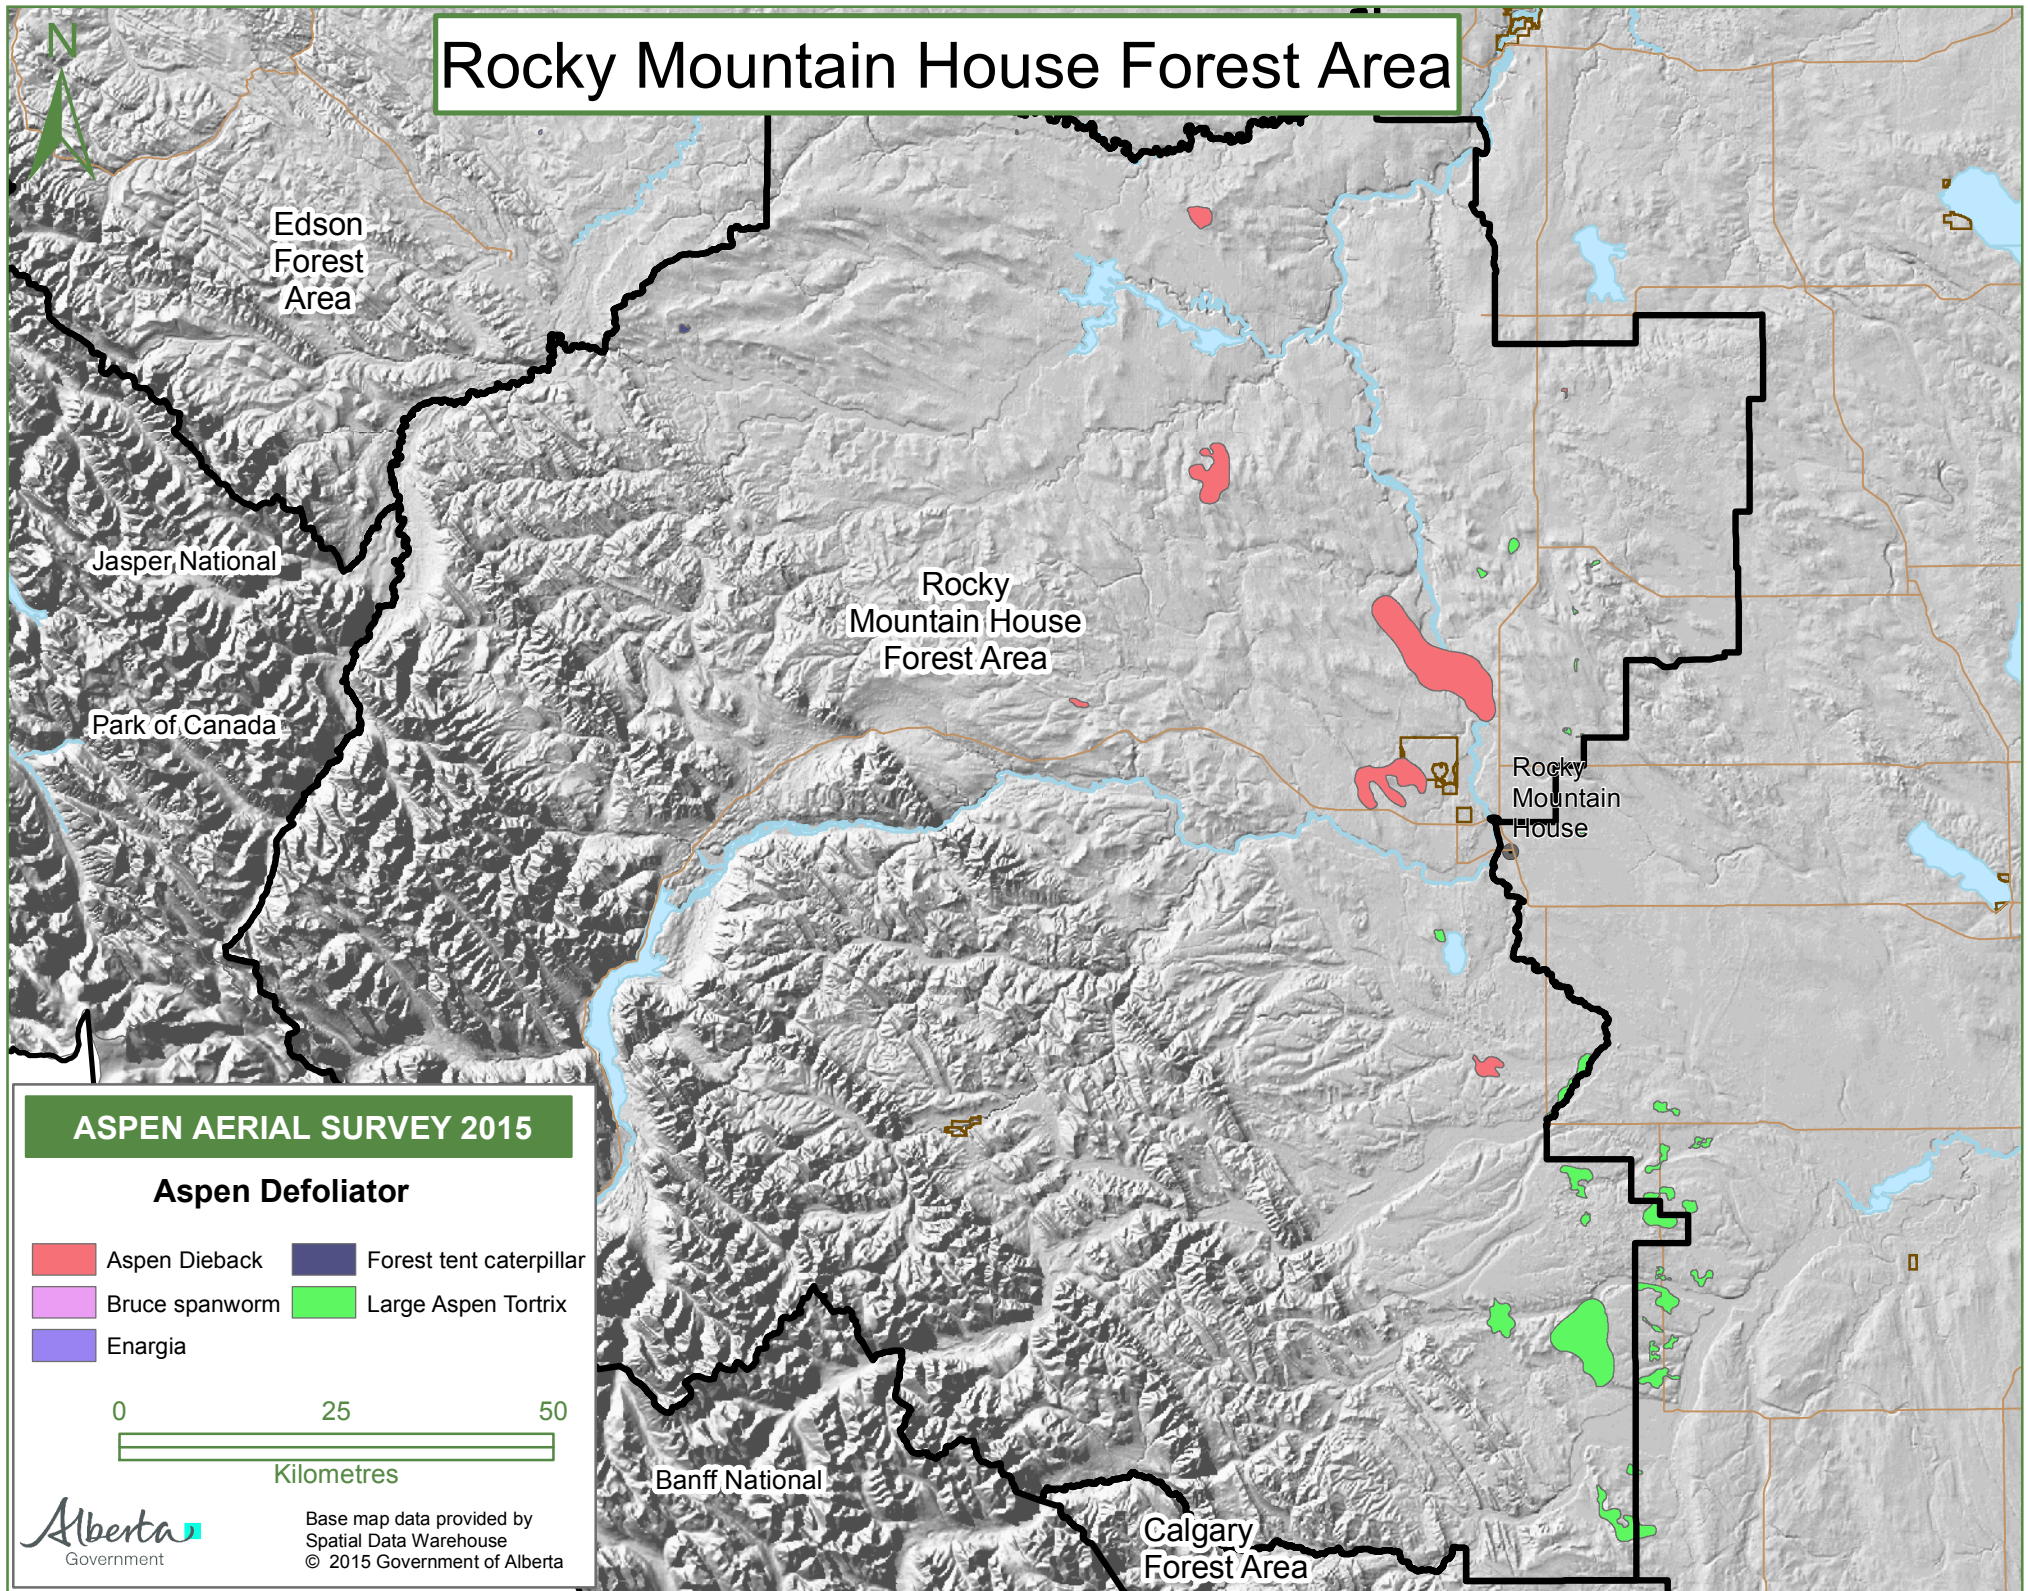

Rocky Mountain House Forest Area

Edson Forest Area

Jasper National

Park of Canada

Rocky Mountain House Forest Area

Rocky Mountain House

Banff National

Calgary Forest Area

ASPEN AERIAL SURVEY 2015

Aspen Defoliator

- Aspen Dieback
- Bruce spanworm
- Enargia
- Forest tent caterpillar
- Large Aspen Tortrix

Base map data provided by Spatial Data Warehouse © 2015 Government of Alberta