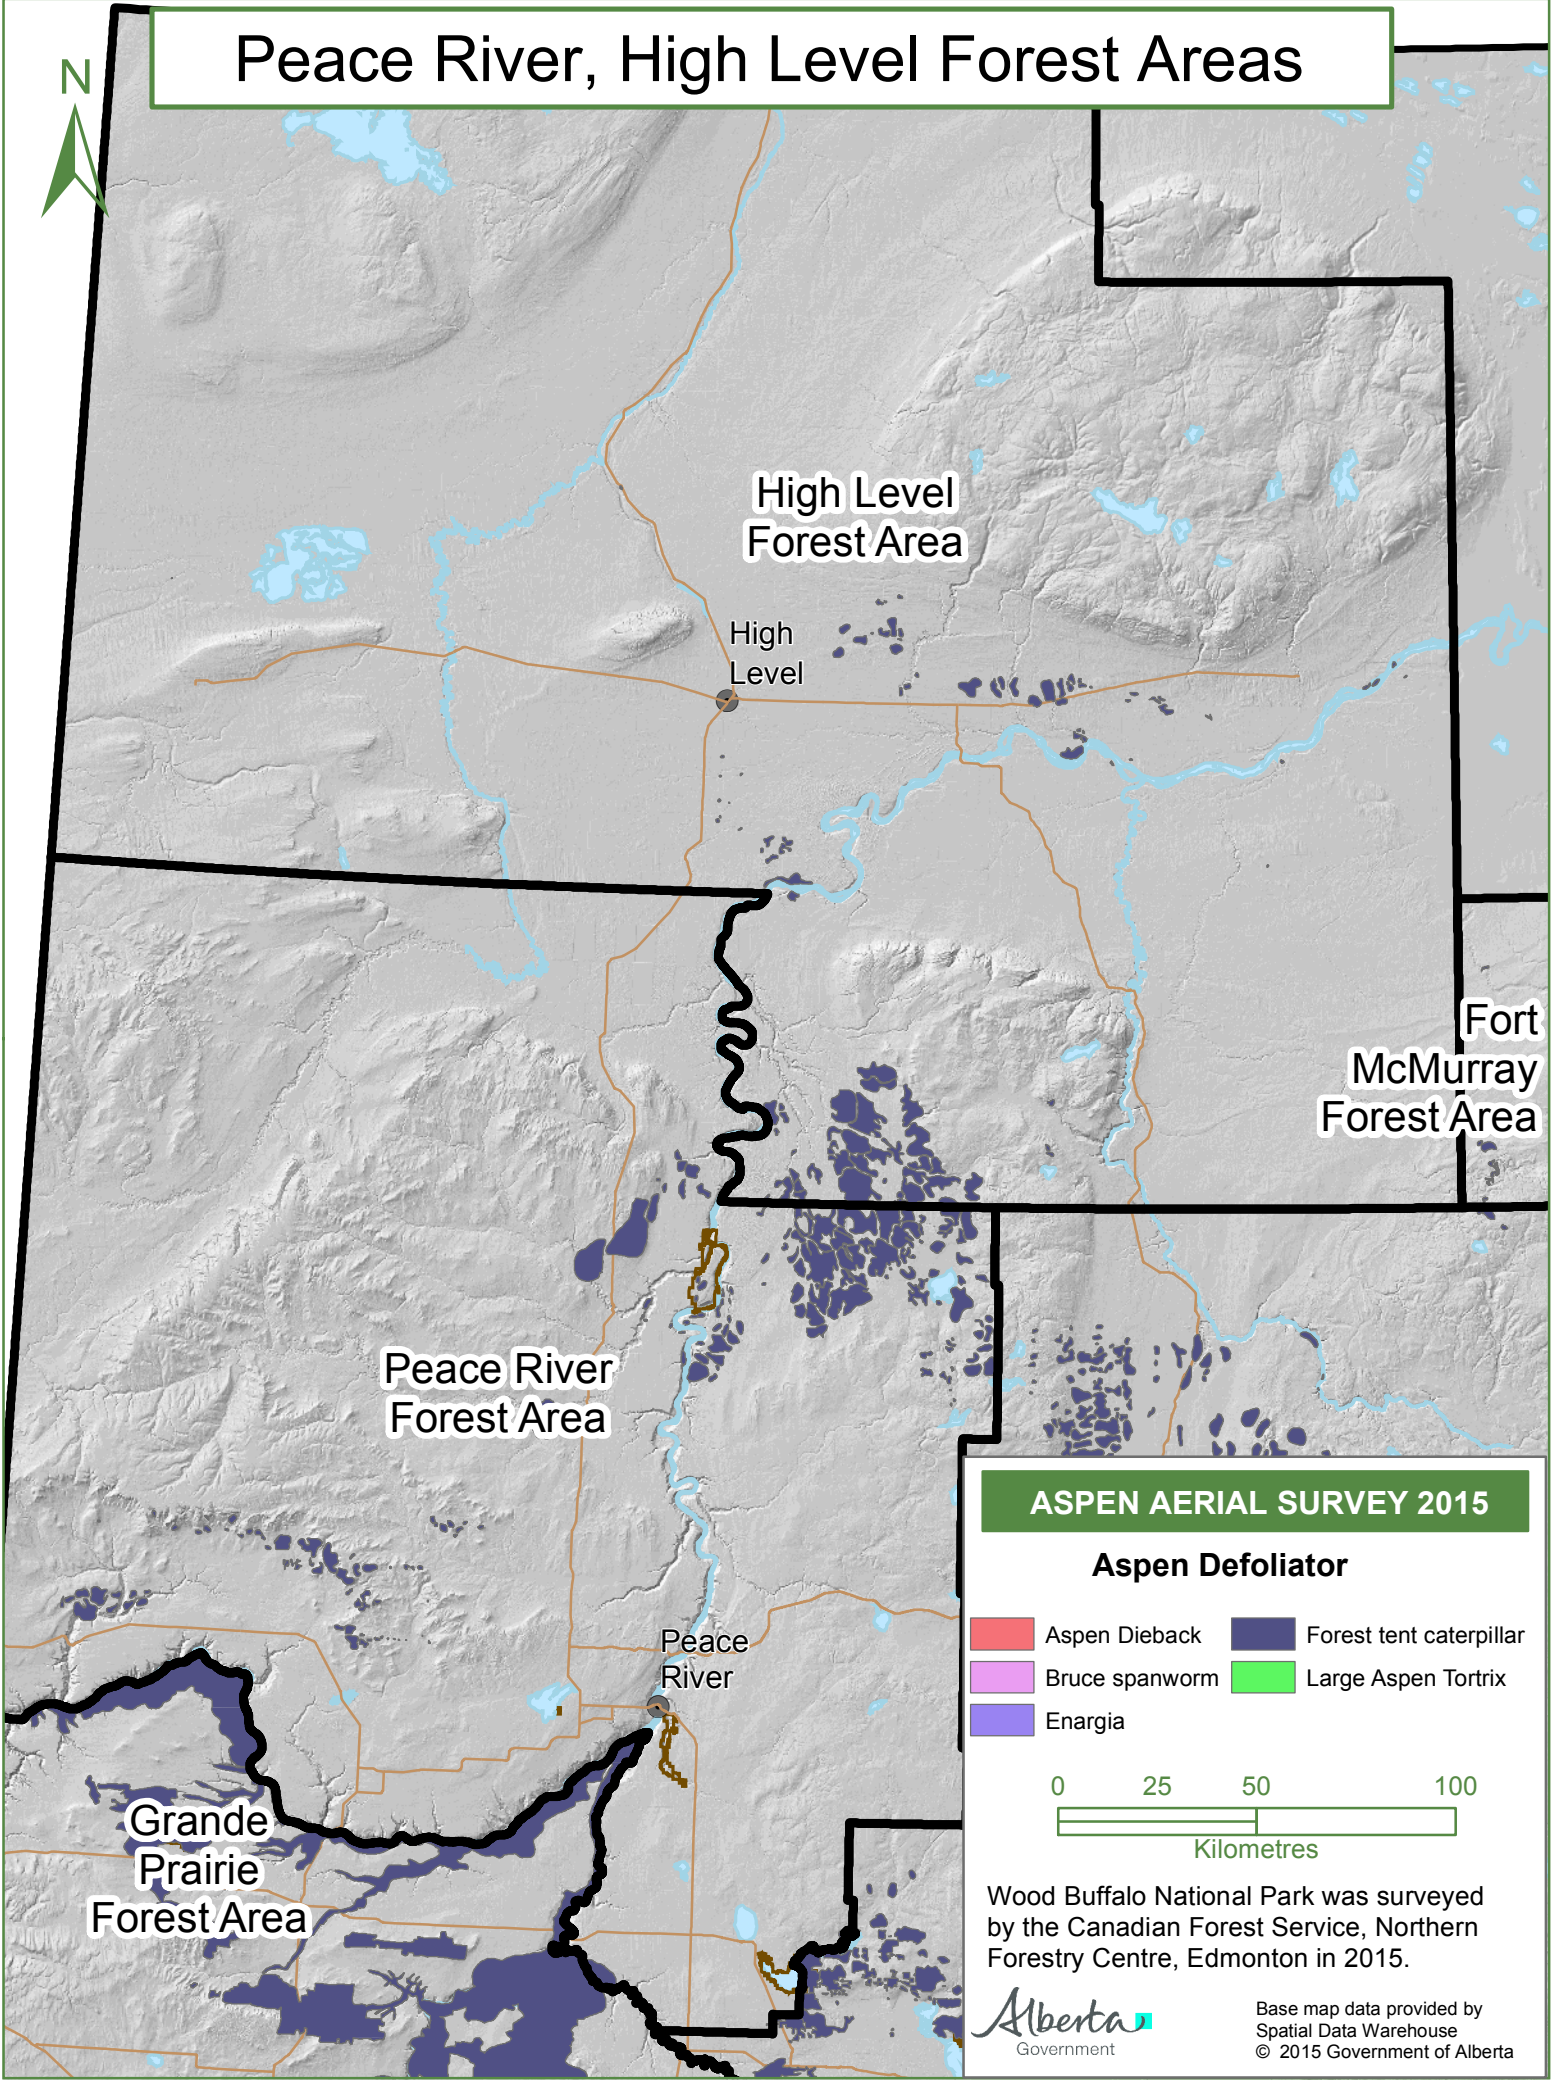

Peace River, High Level Forest Areas

ASPEN AERIAL SURVEY 2015

Aspen Defoliator

- | | |
|--|---|
|  Aspen Dieback |  Forest tent caterpillar |
|  Bruce spanworm |  Large Aspen Tortrix |
|  Enargia | |

Wood Buffalo National Park was surveyed by the Canadian Forest Service, Northern Forestry Centre, Edmonton in 2015.

Base map data provided by Spatial Data Warehouse © 2015 Government of Alberta