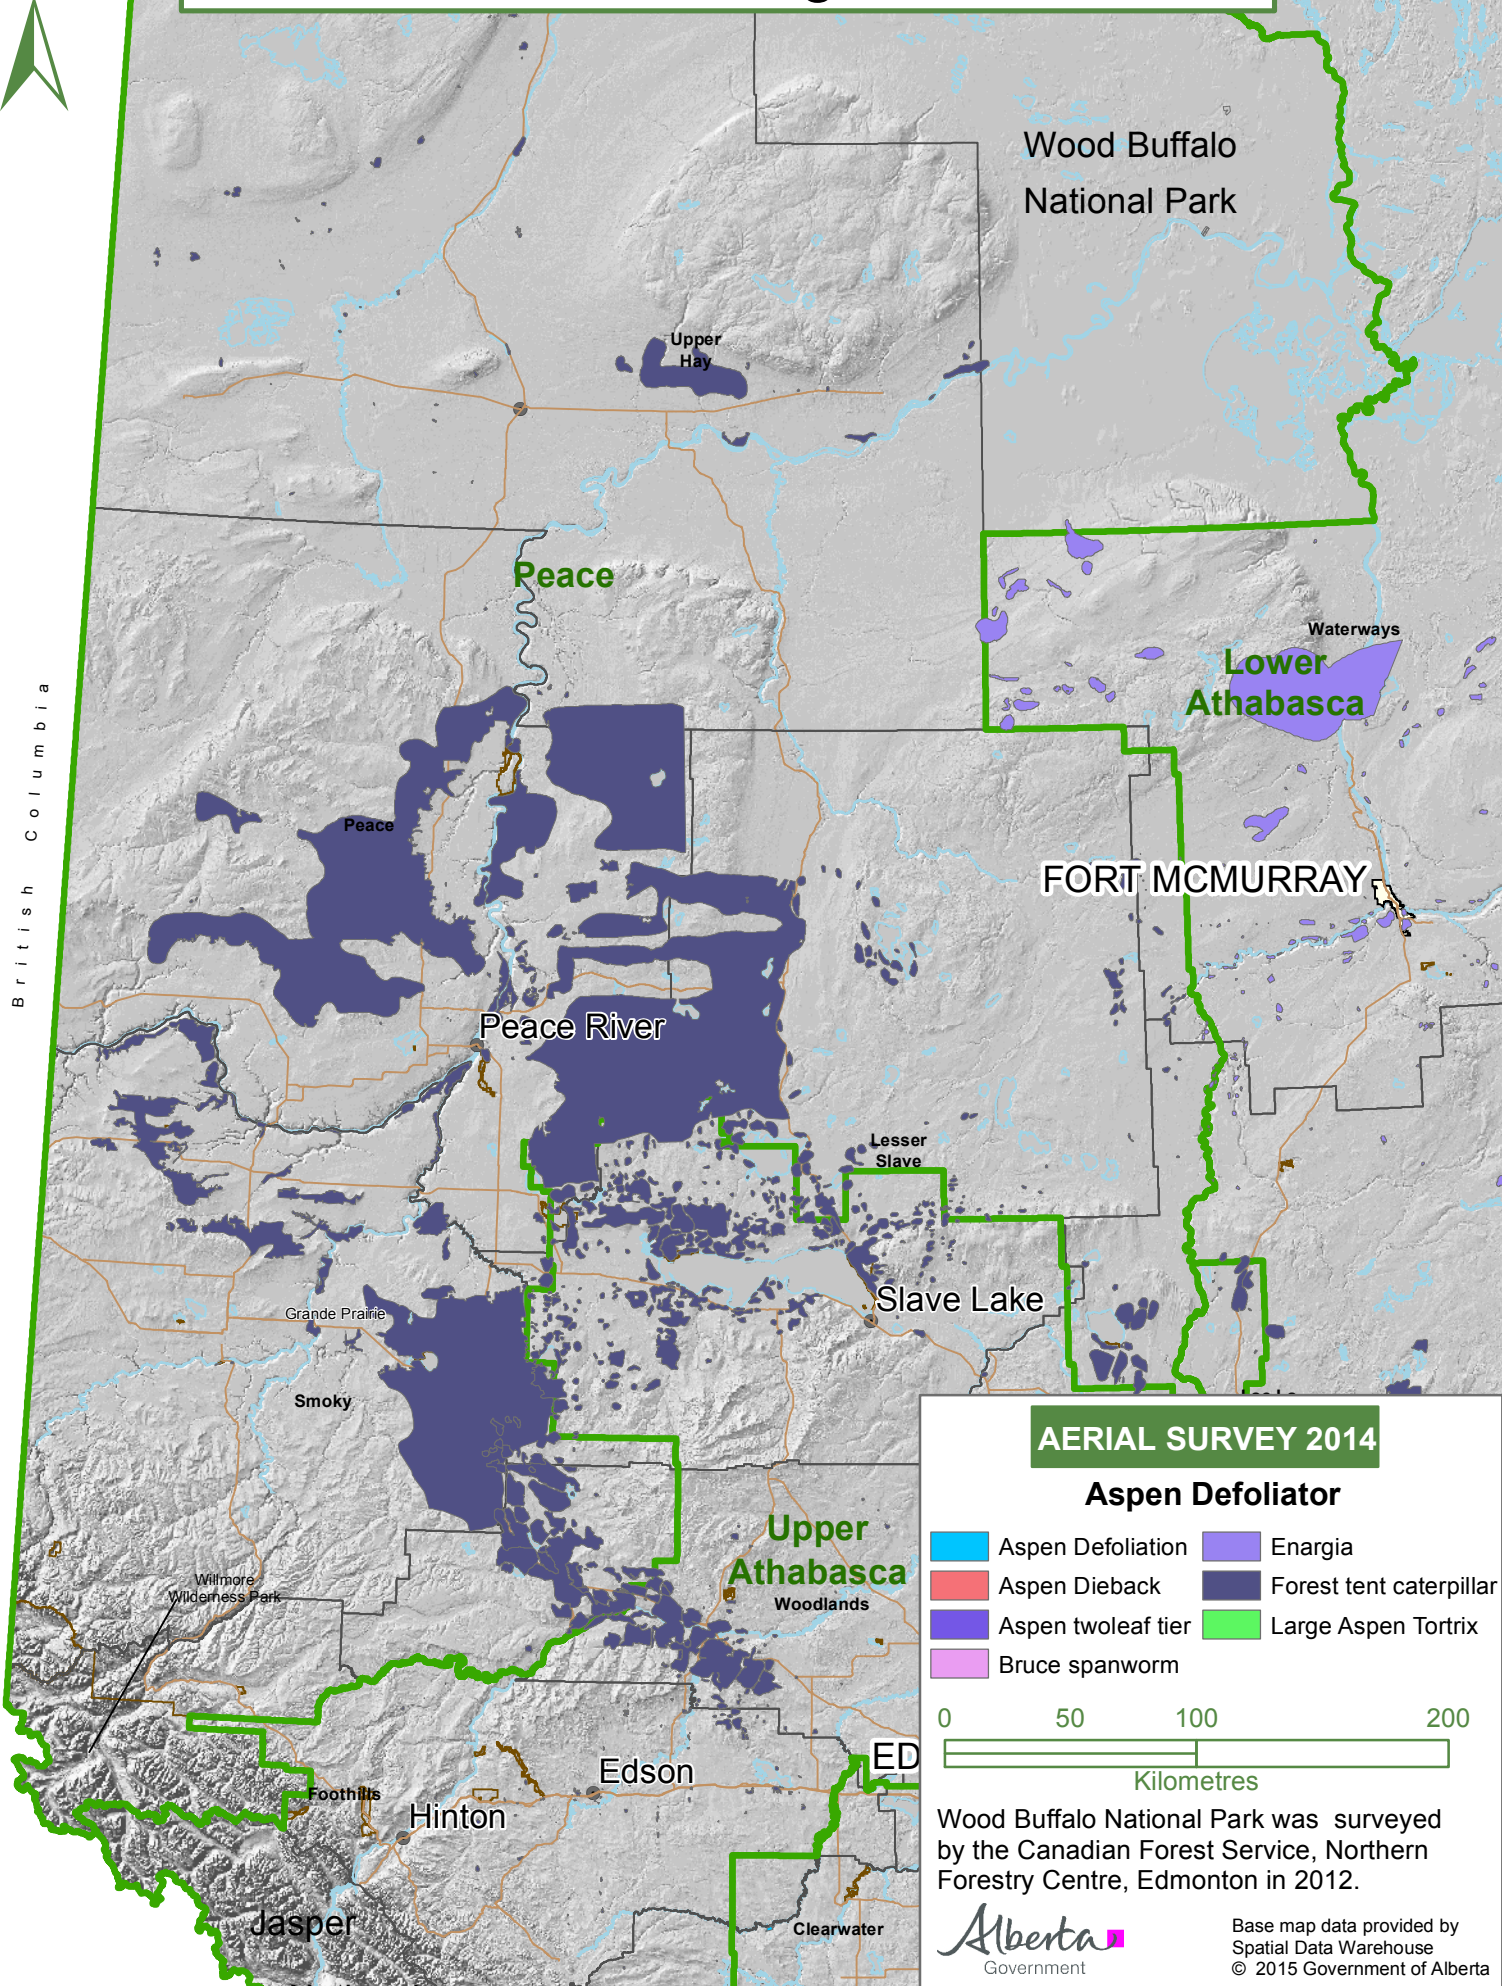

Peace River Management Area

British Columbia

AERIAL SURVEY 2014

Aspen Defoliator

- Aspen Defoliation
- Enargia
- Aspen Dieback
- Forest tent caterpillar
- Aspen twoleaf tier
- Large Aspen Tortrix
- Bruce spanworm

Wood Buffalo National Park was surveyed by the Canadian Forest Service, Northern Forestry Centre, Edmonton in 2012.

Base map data provided by Spatial Data Warehouse © 2015 Government of Alberta