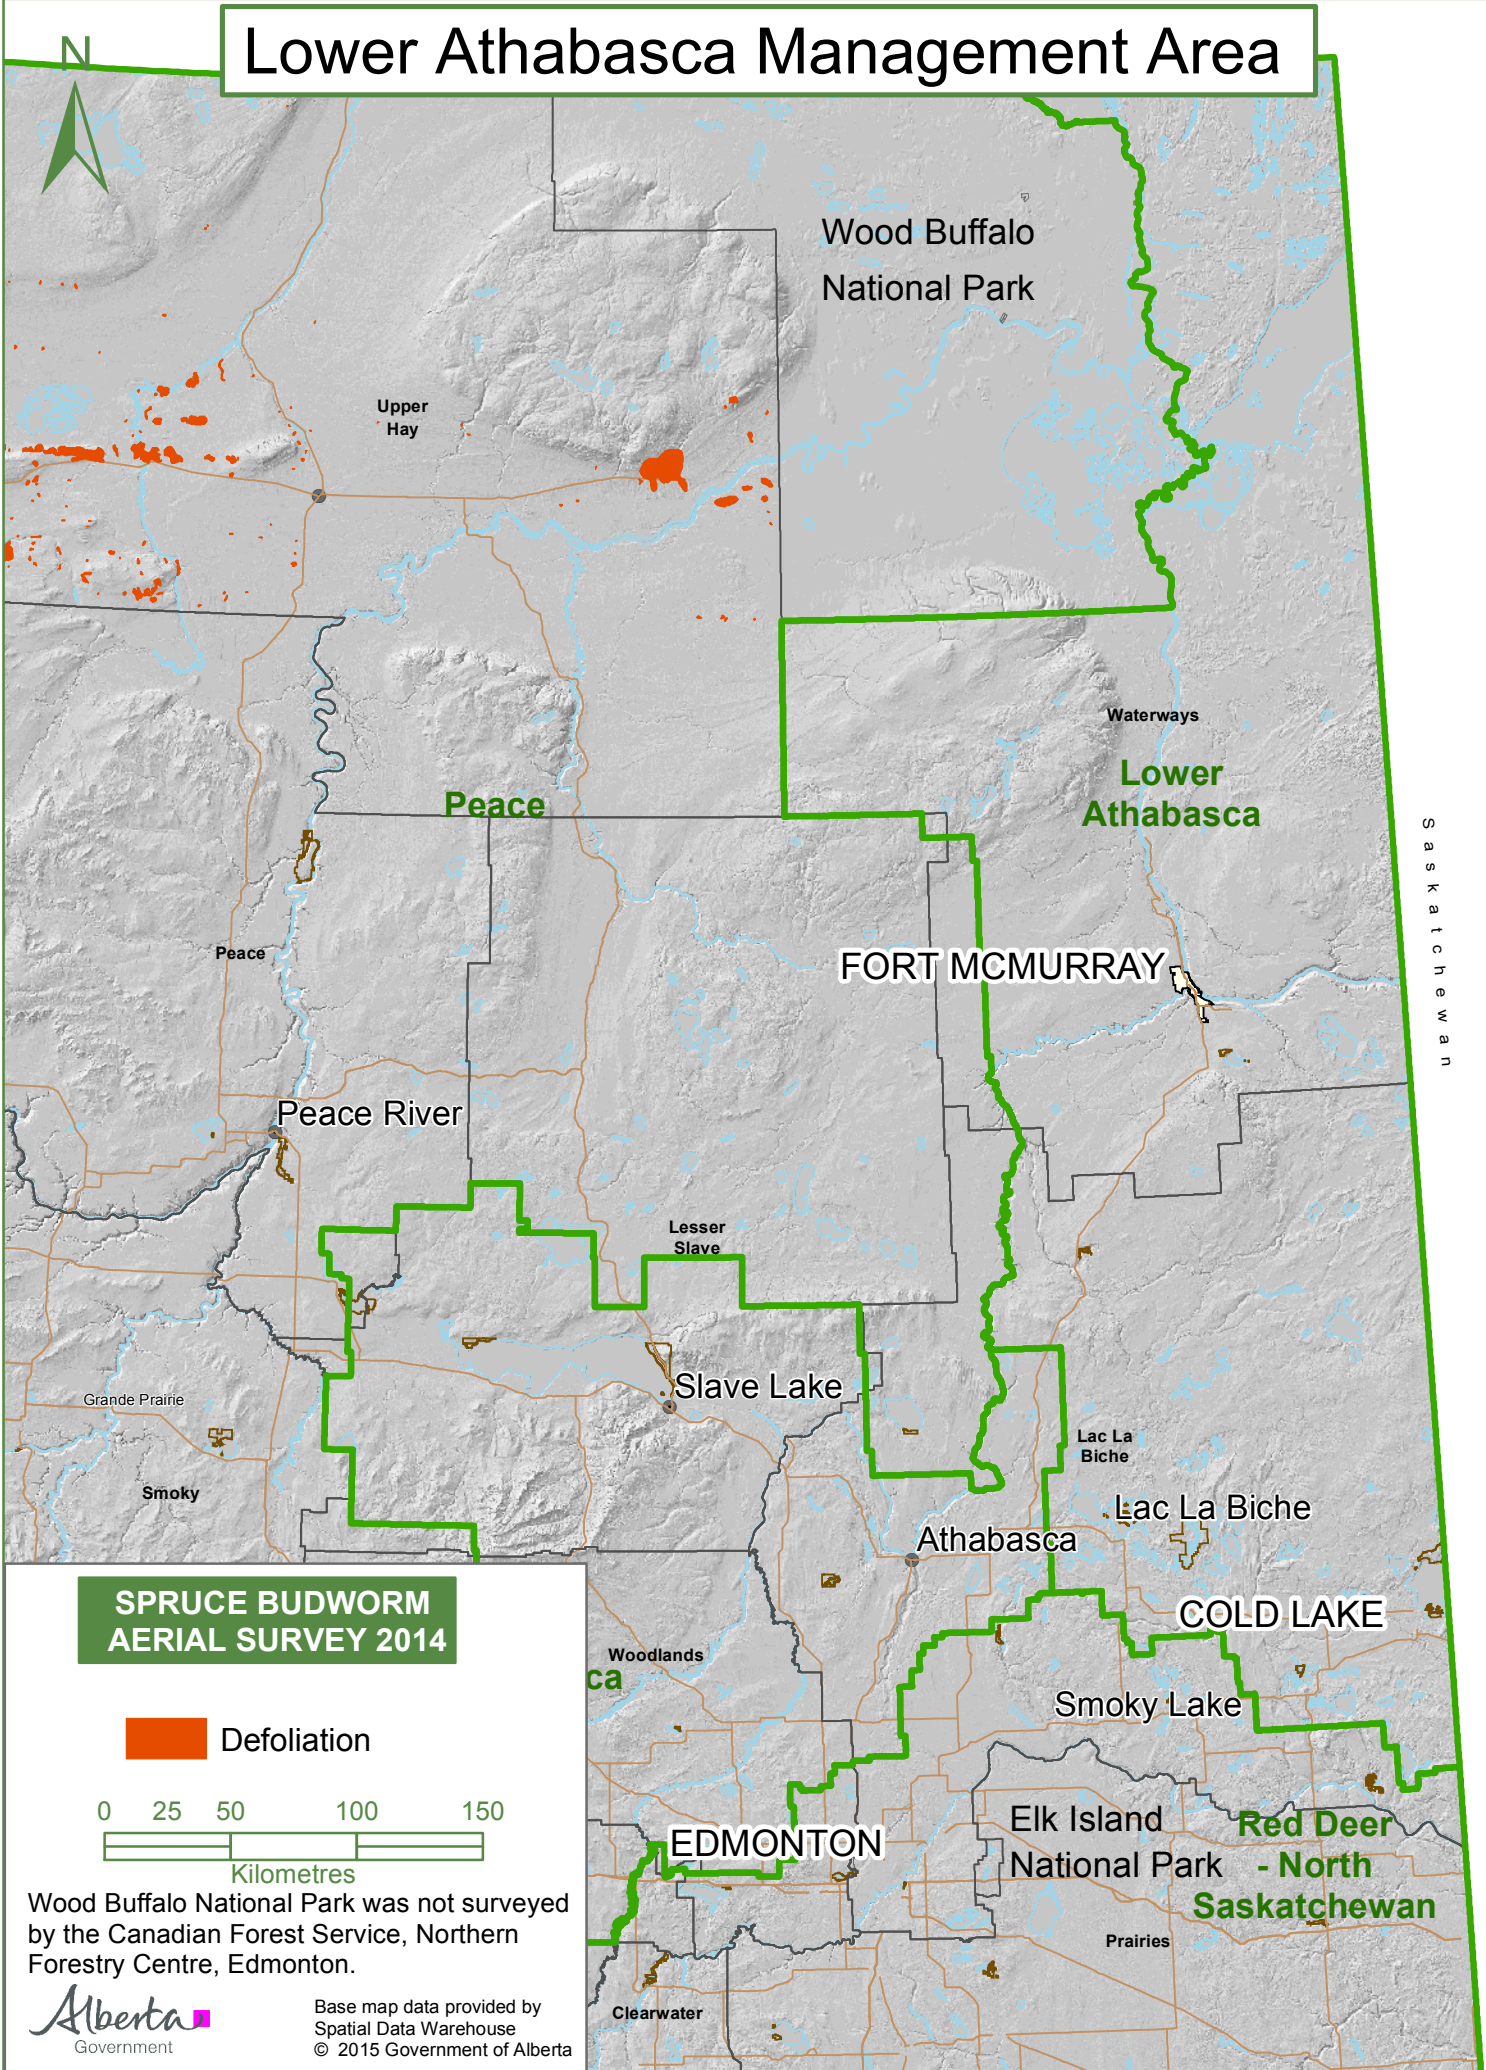

# Lower Athabasca Management Area

## SPRUCE BUDWORM AERIAL SURVEY 2014

 Defoliation

Wood Buffalo National Park was not surveyed by the Canadian Forest Service, Northern Forestry Centre, Edmonton.

Base map data provided by Spatial Data Warehouse © 2015 Government of Alberta