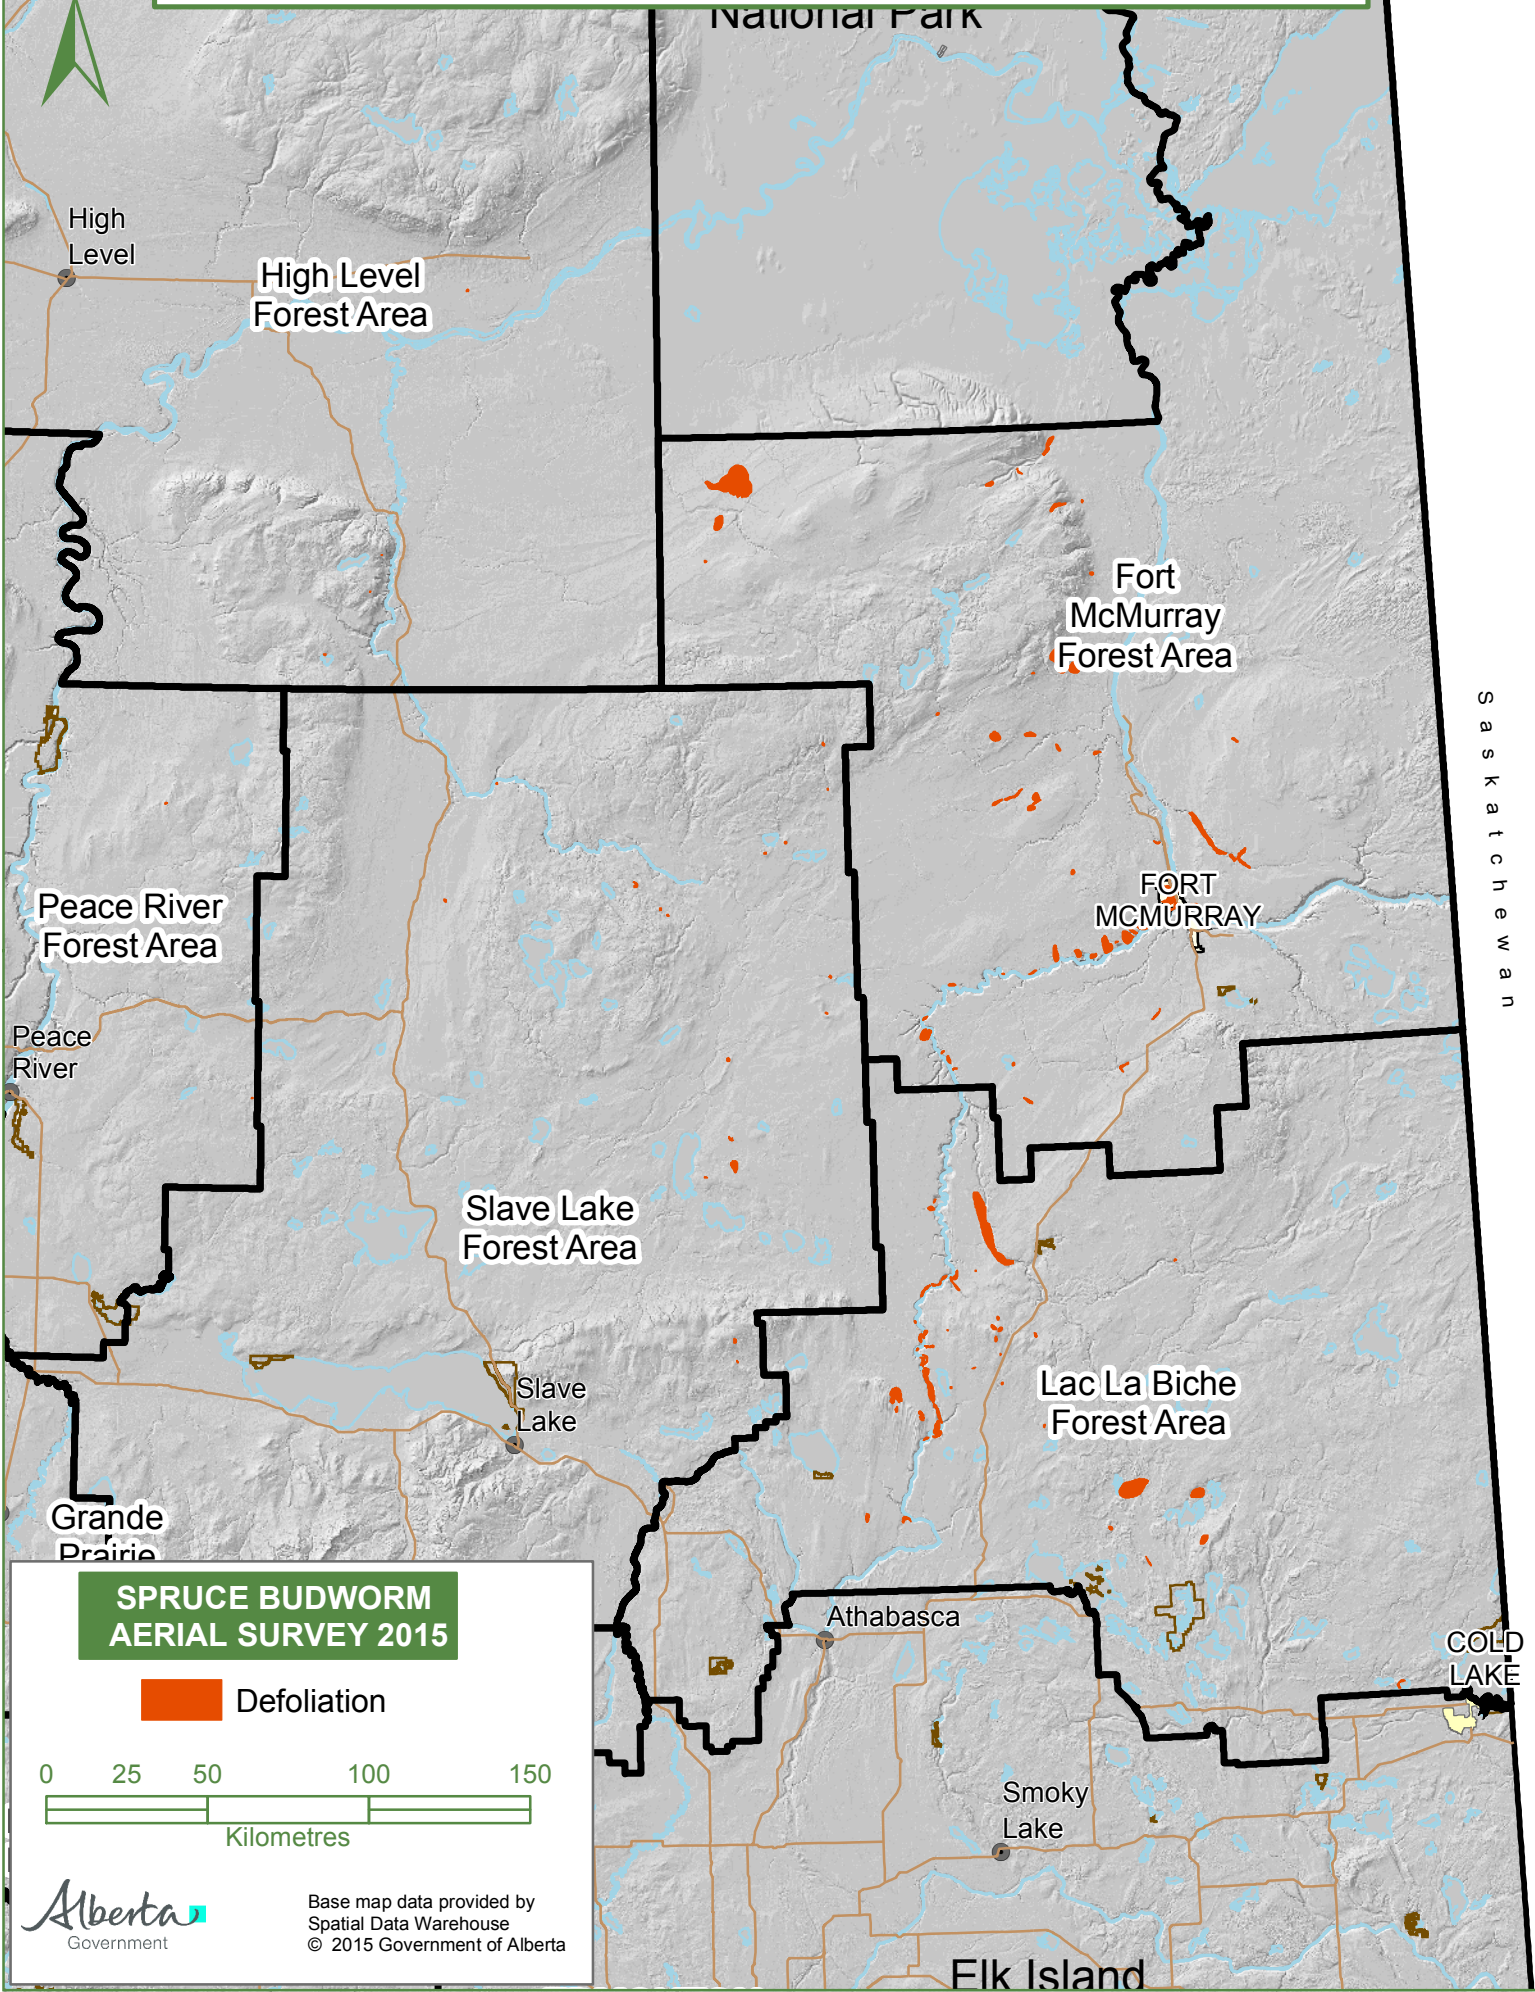

# Lac La Biche, Fort McMurray Forest Areas

Saskatchewan

## SPRUCE BUDWORM AERIAL SURVEY 2015

Defoliation

Alberta  
Government

Base map data provided by  
Spatial Data Warehouse  
© 2015 Government of Alberta

Elk Island