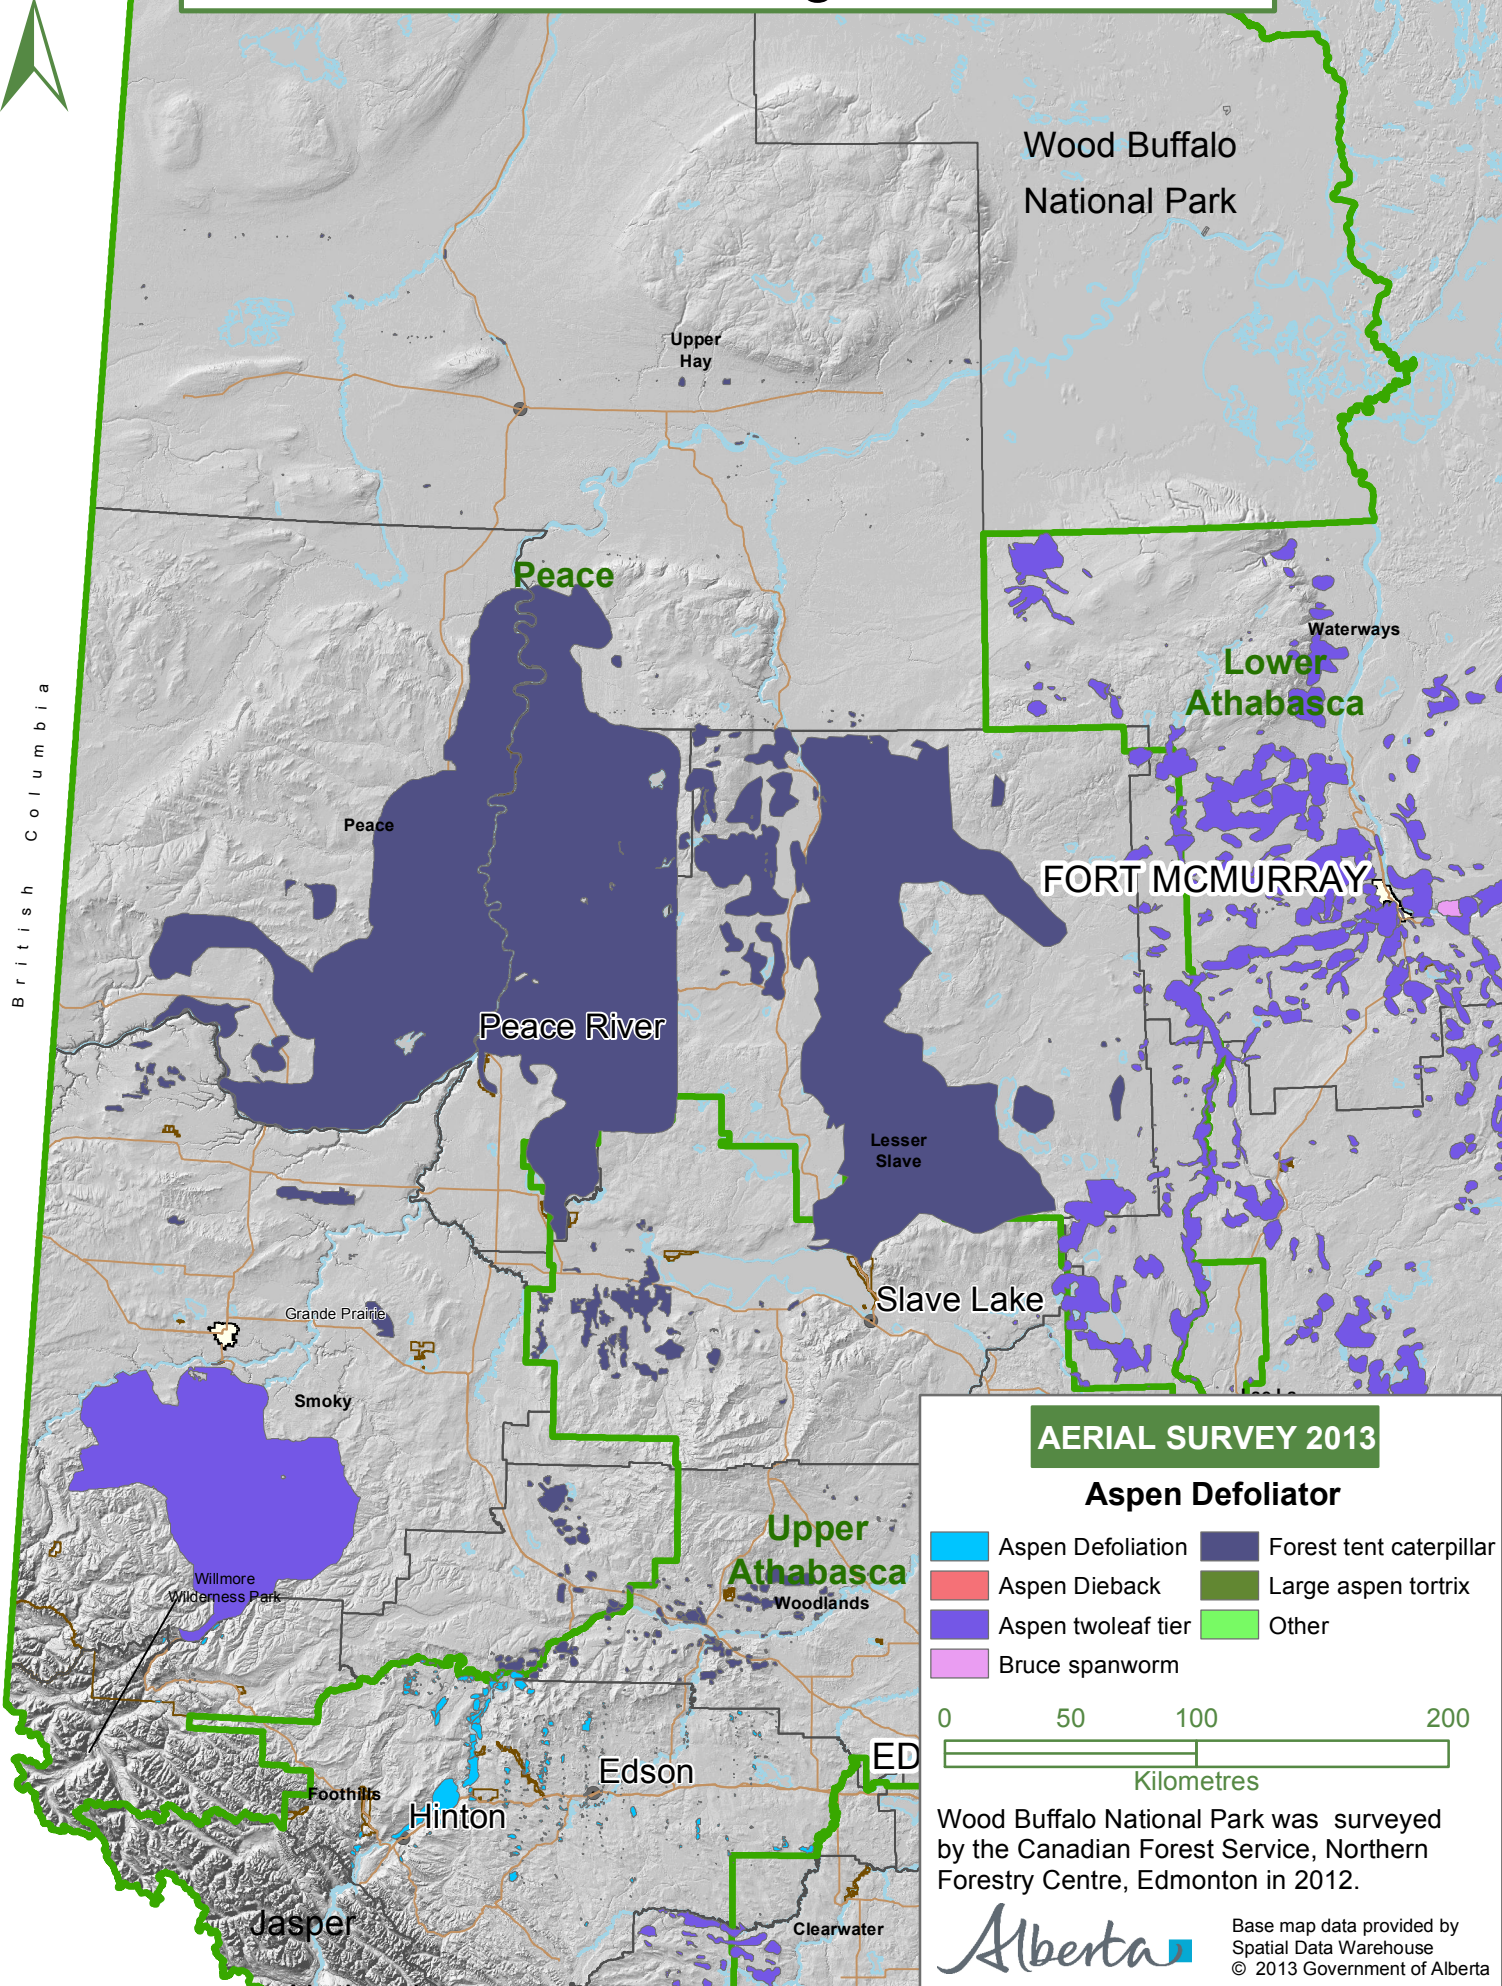

# Peace River Management Area

British Columbia

## AERIAL SURVEY 2013

### Aspen Defoliator

- |  |   |
|--|---|
|  Aspen Defoliation  |  Forest tent caterpillar |
|  Aspen Dieback      |  Large aspen tortrix     |
|  Aspen twoleaf tier |  Other                   |
|  Bruce spanworm     |   |