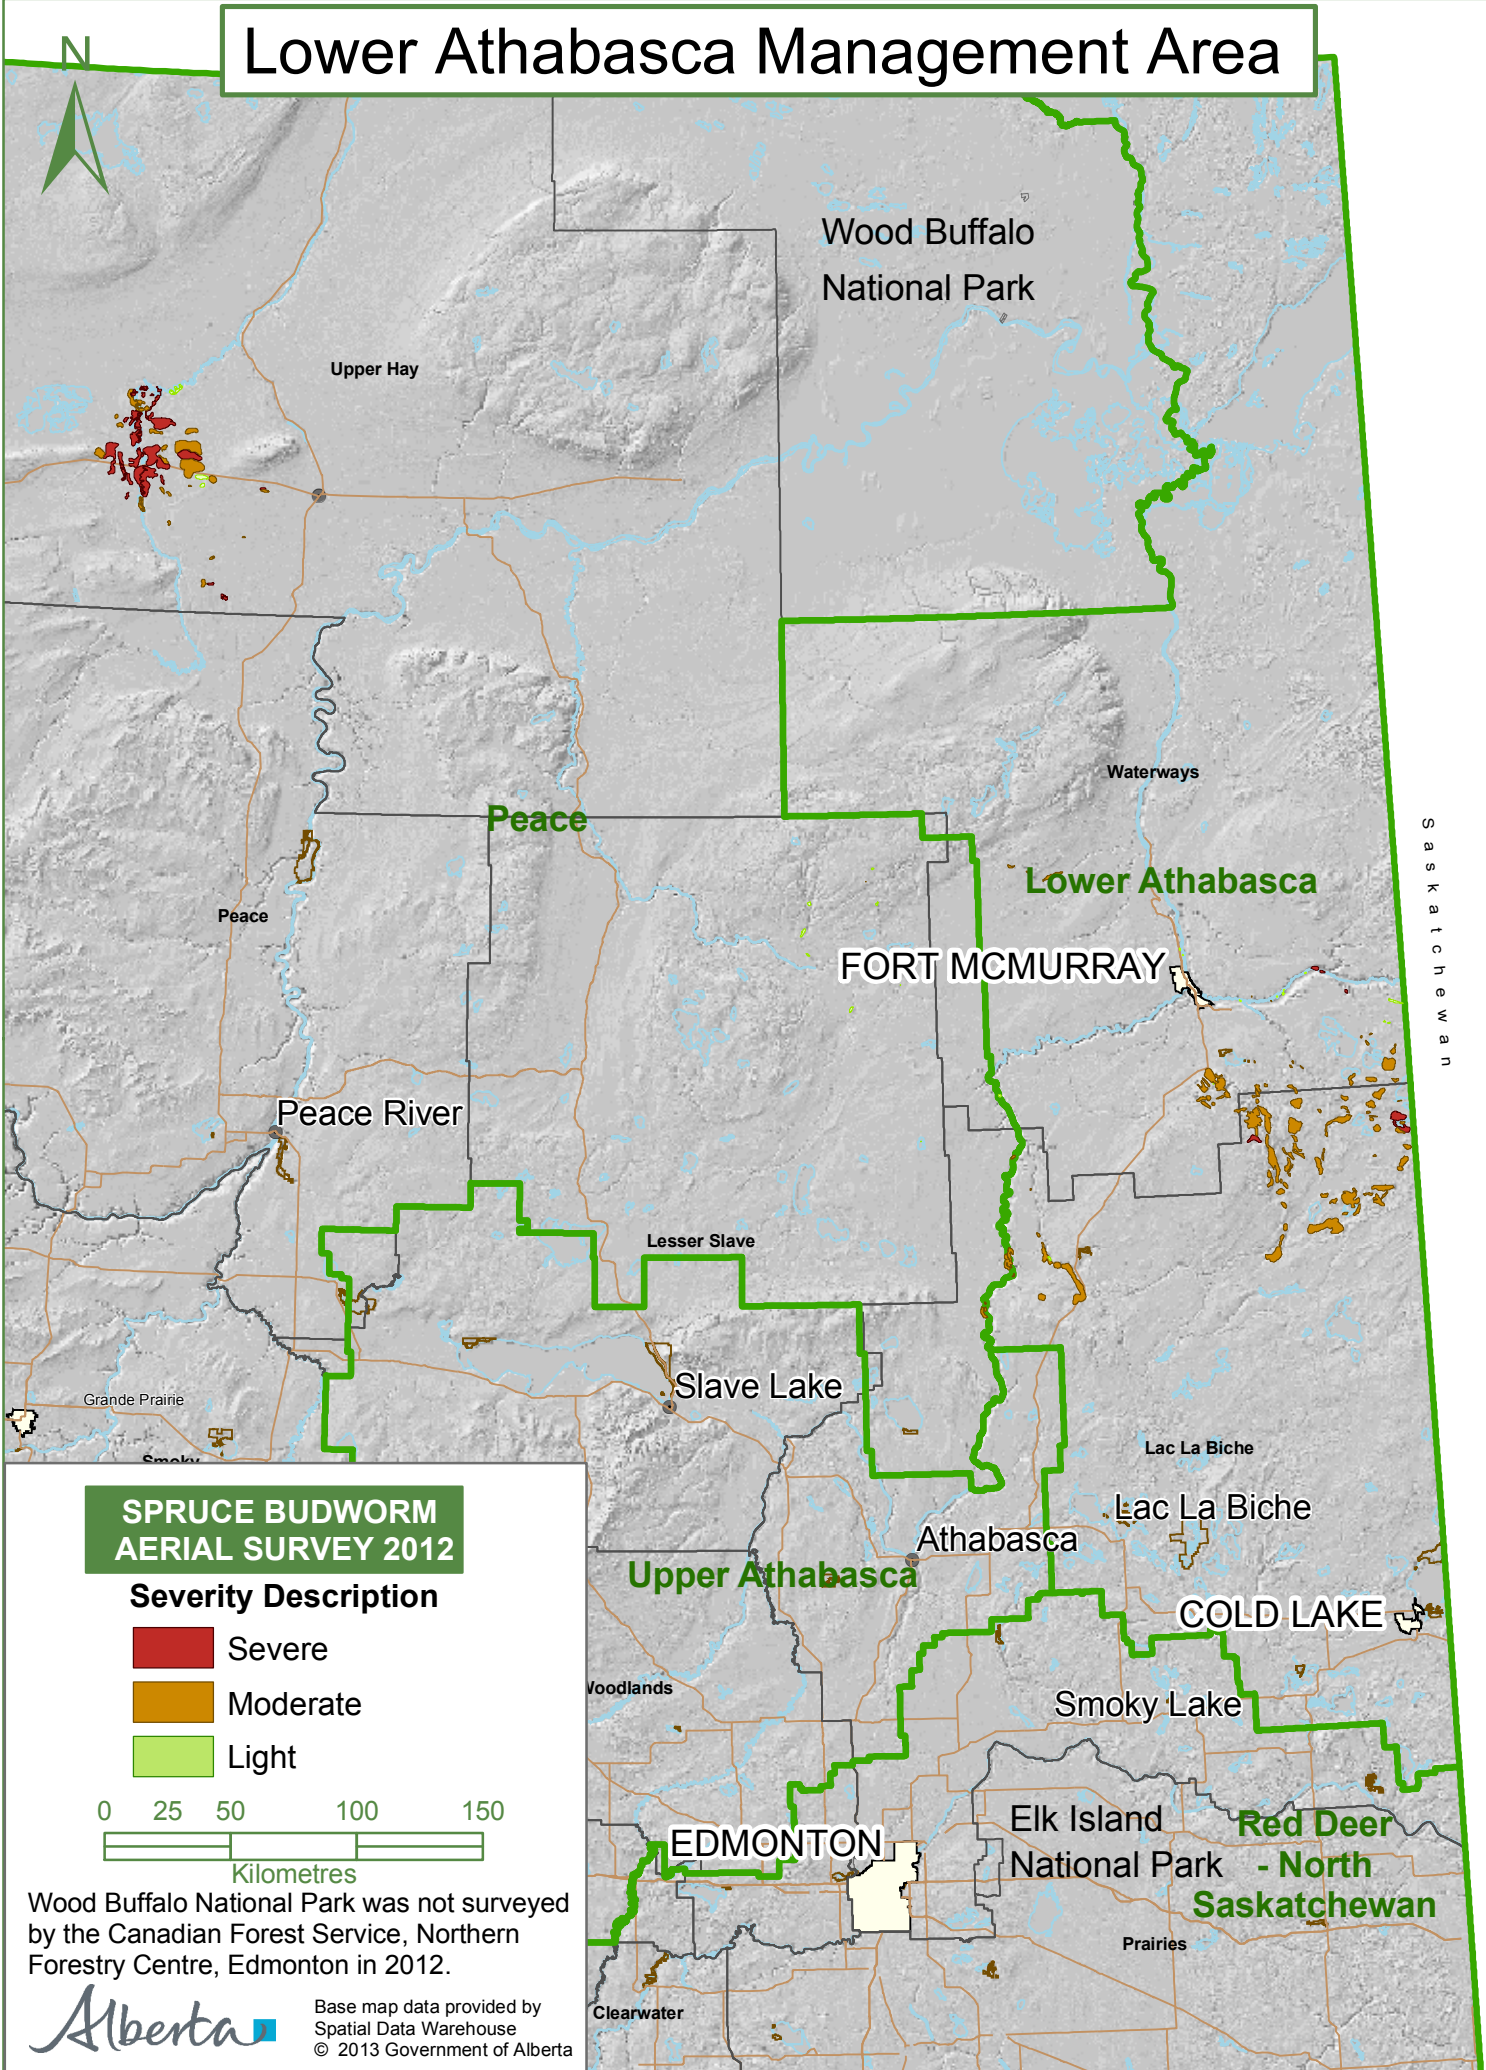

Lower Athabasca Management Area

SPRUCE BUDWORM AERIAL SURVEY 2012

Severity Description

- Severe
- Moderate
- Light

Wood Buffalo National Park was not surveyed by the Canadian Forest Service, Northern Forestry Centre, Edmonton in 2012.

Base map data provided by Spatial Data Warehouse © 2013 Government of Alberta